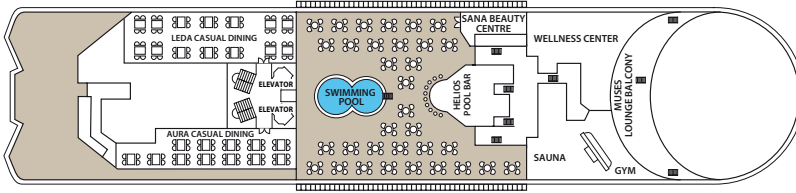

DECK 9 - HERA