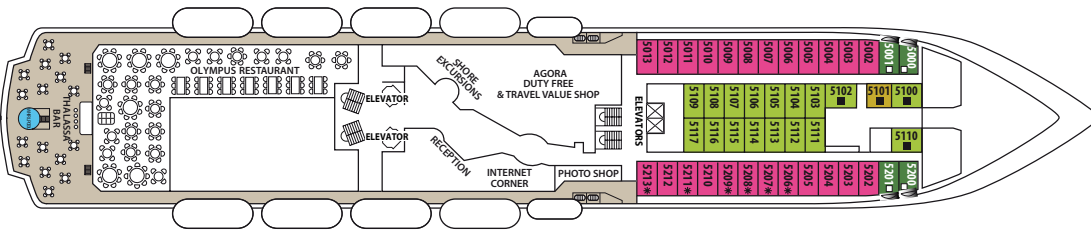

SHIP SPECIFICATIONS

Tonnage	25,611
Length	162 m
Breadth	25.6 m
Draught	6.10 m
Cruising Speed	18 knots
Passenger Decks	9
Elevators	4
Stabilizers	YES
Electric Current	110 - 220V AC
Classification Society	DNV

SYMBOL LEGEND

- none 2 lower beds
- 1 lower bed + 1 upper bed
- ▲ 2 lower beds + 1 upper bed
- 2 lower beds + 2 upper beds
- ★ 2 lower beds + sofa
- ★ 2 lower beds + 2 upper beds + sofa
- * Suitable for wheelchairs
- ◁▷ Connected Cabins
- Cabin with bathtub
- ◡ Cabin with portholes
- ◡ Cabin with obstructed view

DECK 10 - ZEUS

DECK 9 - HERA

DECK 8 - OURANOS

New! Balcony Staterooms

DECK 7 - APOLLO

New! Balcony Staterooms

DECK 6 - VENUS

DECK 5 - DIONYSOSS