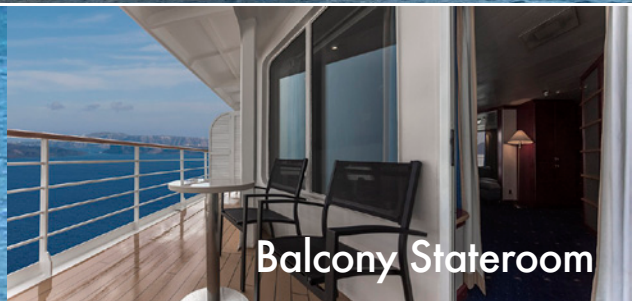

CELESTYAL CRYSTAL

New! 53 Balcony Staterooms!

Balcony Stateroom

DECK PLACES TO ENJOY A GOOD MEAL

9 - HERA	Leda & Aura Casual Dining
8 - OURANOS	Amalthia Restaurant - Eros Lounge
5 - DIONYSOS	Olympus Restaurant