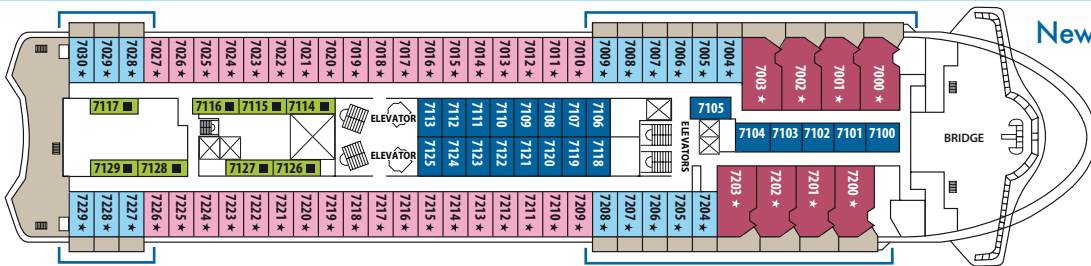

SYMBOL LEGEND

- none 2 lower beds
- 1 lower bed + 1 upper bed
- ▲ 2 lower beds + 1 upper bed
- 2 lower beds + 2 upper beds
- ★ 2 lower beds + sofa
- ★ 2 lower beds + 2 upper beds + sofa
- * Suitable for wheelchairs
- ◁▷ Connected Cabins
- Cabin with bathtub
- ◡ Cabin with portholes
- ◡ Cabin with obstructed view

DECK 10 - ZEUS

DECK 9 - HERA

DECK 8 - OURANOS

New! Balcony Staterooms

DECK 7 - APOLLO

New! Balcony Staterooms

DECK 6 - VENUS

DECK 5 - DIONYSOSS