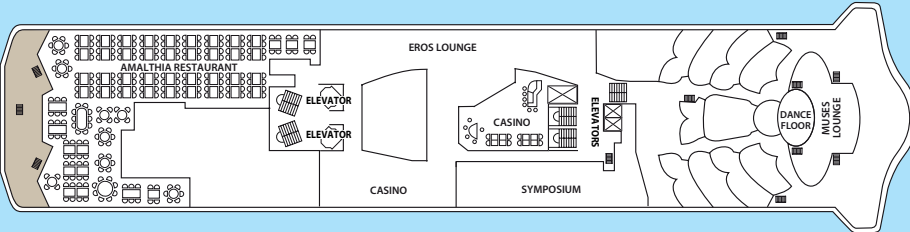

DECK 8 - OURANOS