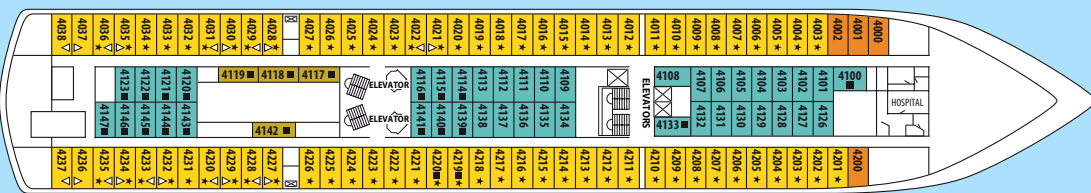

SHIP SPECIFICATIONS

Tonnage	25,611
Length	162 m
Breadth	25.6 m
Draught	6.10 m
Cruising Speed	18 knots
Passenger Decks	9
Elevators	4
Stabilizers	YES
Electric Current	110 - 220V AC
Classification Society	DNV

SYMBOL LEGEND

- none 2 lower beds
- 1 lower bed + 1 upper bed
- ▲ 2 lower beds + 1 upper bed
- 2 lower beds + 2 upper beds
- ★ 2 lower beds + sofa
- ★ 2 lower beds + 2 upper beds + sofa
- * Suitable for wheelchairs
- ◁▷ Connected Cabins
- Cabin with bathtub
- ◡ Cabin with portholes
- ◡ Cabin with obstructed view

DECK 10 - ZEUS

DECK 9 - HERA

DECK 8 - OURANOS

New! Balcony Staterooms

DECK 7 - APOLLO

New! Balcony Staterooms

DECK 6 - VENUS

DECK 5 - DIONYSOSS

DECK 4 - POSEIDON

DECK 3 - HERMES

DECK 2 - ATHENA