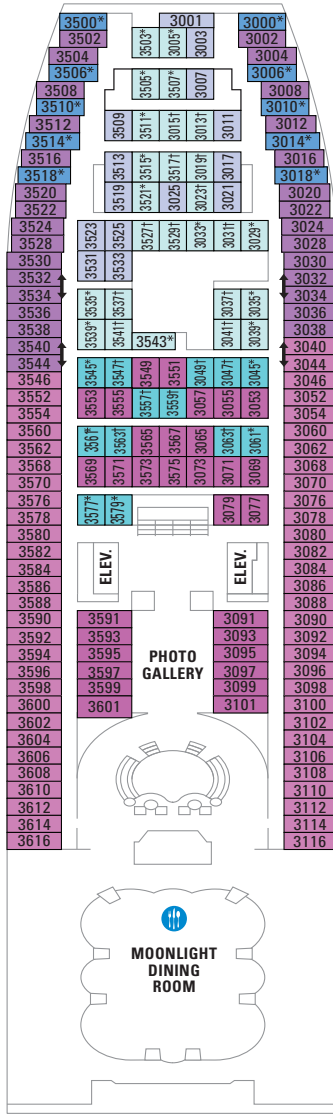

SUITES	
RS	Royal Suite - 1 Bedroom - Bedroom with Two twin beds that convert to Royal King, bathroom with whirlpool tub, living room with single sofa bed and private balcony. Stateroom: 670 sq. ft. Balcony: 154 sq. ft.
OS	Owner's Suite - 1 Bedroom - Two twin beds that convert to Royal King, sitting area with double sofa bed, bathroom with tub and private balcony. Stateroom: 446 sq. ft. Balcony: 119 sq. ft.
GT	Grand Suite - 2 Bedroom - Master bedroom with Queen bed. Second bedroom with three bunk beds and a single sofa bed. Two bathrooms, living area and a private balcony. Stateroom: 377 sq. ft. Balcony: 85 sq. ft.
GS	Grand Suite - 1 Bedroom - Two twin beds that convert to Royal King, private balcony, sitting area with single sofa bed. Bathroom with tub. Stateroom: 355 sq. ft. Balcony: 119 sq. ft.
J3	Junior Suite - Two twin beds that convert to Royal King, private balcony, sitting area with single sofa bed and private bathroom with tub. Stateroom: 221 sq. ft. Balcony: 60 sq. ft.
OCEAN VIEW	
2M	Spacious Ocean View - Two twin beds that convert to Royal King, sitting area and a private bathroom. NOTE: Most Staterooms have an obstructed view. Stateroom: 157 sq. ft.
1N 2N 3N 4N 6N	Ocean View - Two twin beds that convert to Royal King and private bathroom. Stateroom: 122 sq. ft.
2N	Ocean View - Accessible - Two twin beds that convert to Royal King, sitting area and a private bathroom. Stateroom: 199 sq. ft.
INTERIOR	
1V 2V 3V 4V 6V	Interior - Two twin beds that convert to Royal King and private bathroom. Stateroom: 119 sq. ft.
6V	Interior - Accessible - Two twin beds that convert to Royal King and private bathroom. Stateroom: 190 sq. ft.

OCEAN VIEW 1N 2N 3N 4N 6N
 INTERIOR 2V 3V 4V

DECK 5

OCEAN VIEW 2N 3N 6N
 INTERIOR 2V 3V 4V

DECK 4
 OCEAN VIEW 1N 2N 3N 6N
 INTERIOR 2V 3V 6V

DECK 3
 OCEAN VIEW 2N 3N 6N
 INTERIOR 1V 2V 3V 6V

DECK 2
 OCEAN VIEW 1N 2N 3N 6N
 INTERIOR 1V 2V 3V 6V