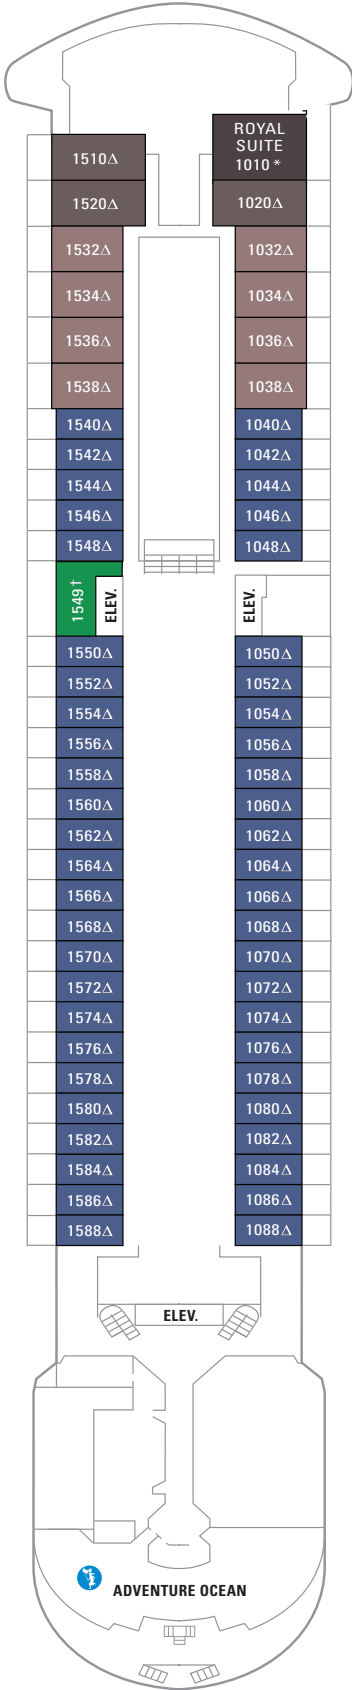

DECK 10
SUITES **RS OS GT GS J3**