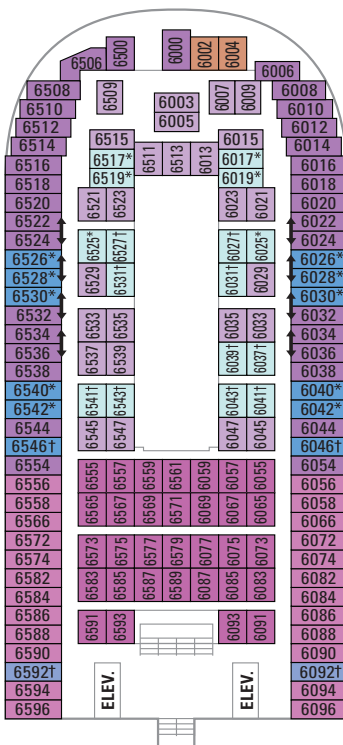

DECK 12

DECK 11

DECK 10
 SUITES **RS OS GT GS J3**

DECK 9
 OCEAN VIEW **2M 2N**

DECK 8
 OCEAN VIEW **1N 3N 4N**

DECK 7

OCEAN VIEW 1N 3N 4N
 INTERIOR 1V 2V 4V

DECK 6

OCEAN VIEW 1N 2N 3N 4N 6N
 INTERIOR 2V 3V 4V

DECK 5

OCEAN VIEW 2N 3N 6N
 INTERIOR 2V 3V 4V

DECK 4
 OCEAN VIEW 1N 2N 3N 6N
 INTERIOR 2V 3V 6V

DECK 3
 OCEAN VIEW 2N 3N 6N
 INTERIOR 1V 2V 3V 6V

DECK 2
 OCEAN VIEW 1N 2N 3N 6N
 INTERIOR 1V 2V 3V 6V