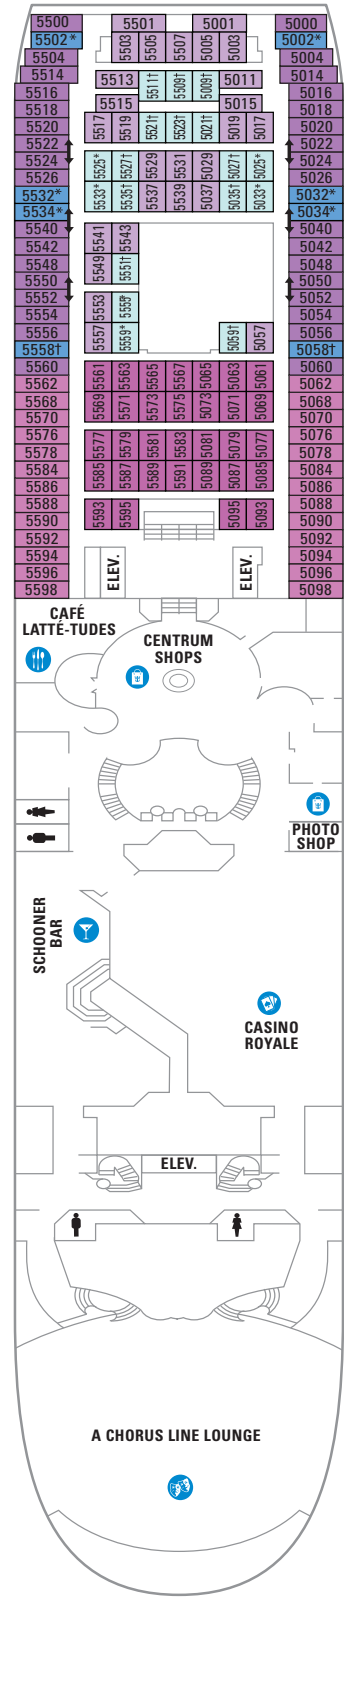

SUITES	
RS	Royal Suite - 1 Bedroom - Bedroom with Two twin beds that convert to Royal King, bathroom with whirlpool tub, living room with single sofa bed and private balcony. Stateroom: 670 sq. ft. Balcony: 154 sq. ft.
OS	Owner's Suite - 1 Bedroom - Two twin beds that convert to Royal King, sitting area with double sofa bed, bathroom with tub and private balcony. Stateroom: 446 sq. ft. Balcony: 119 sq. ft.
GT	Grand Suite - 2 Bedroom - Master bedroom with Queen bed. Second bedroom with three bunk beds and a single sofa bed. Two bathrooms, living area and a private balcony. Stateroom: 377 sq. ft. Balcony: 85 sq. ft.
GS	Grand Suite - 1 Bedroom - Two twin beds that convert to Royal King, private balcony, sitting area with single sofa bed. Bathroom with tub. Stateroom: 355 sq. ft. Balcony: 119 sq. ft.
J3	Junior Suite - Two twin beds that convert to Royal King, private balcony, sitting area with single sofa bed and private bathroom with tub. Stateroom: 221 sq. ft. Balcony: 60 sq. ft.
OCEAN VIEW	
2M	Spacious Ocean View - Two twin beds that convert to Royal King, sitting area and a private bathroom. NOTE: Most Staterooms have an obstructed view. Stateroom: 157 sq. ft.
1N 2N 3N 4N 6N	Ocean View - Two twin beds that convert to Royal King and private bathroom. Stateroom: 122 sq. ft.
2N	Ocean View - Accessible - Two twin beds that convert to Royal King, sitting area and a private bathroom. Stateroom: 199 sq. ft.
INTERIOR	
1V 2V 3V 4V 6V	Interior - Two twin beds that convert to Royal King and private bathroom. Stateroom: 119 sq. ft.
6V	Interior - Accessible - Two twin beds that convert to Royal King and private bathroom. Stateroom: 190 sq. ft.

OCEAN VIEW 1N 2N 3N 4N 6N
 INTERIOR 2V 3V 4V

DECK 5

OCEAN VIEW 2N 3N 6N
 INTERIOR 2V 3V 4V

DECK 4
 OCEAN VIEW 1N 2N 3N 6N
 INTERIOR 2V 3V 6V

DECK 3
 OCEAN VIEW 2N 3N 6N
 INTERIOR 1V 2V 3V 6V

DECK 2
 OCEAN VIEW 1N 2N 3N 6N
 INTERIOR 1V 2V 3V 6V