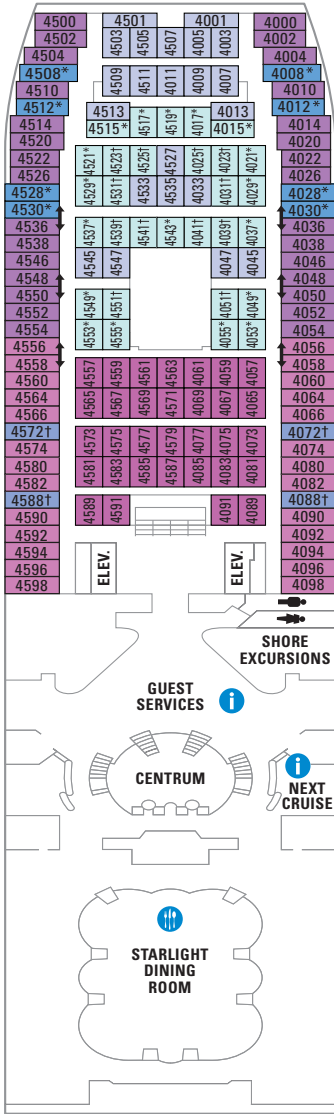

SUITES	
RS	Royal Suite - 1 Bedroom - Bedroom with Two twin beds that convert to Royal King, bathroom with whirlpool tub, living room with single sofa bed and private balcony. Stateroom: 670 sq. ft. Balcony: 154 sq. ft.
OS	Owner's Suite - 1 Bedroom - Two twin beds that convert to Royal King, sitting area with double sofa bed, bathroom with tub and private balcony. Stateroom: 446 sq. ft. Balcony: 119 sq. ft.
GT	Grand Suite - 2 Bedroom - Master bedroom with Queen bed. Second bedroom with three bunk beds and a single sofa bed. Two bathrooms, living area and a private balcony. Stateroom: 377 sq. ft. Balcony: 85 sq. ft.
GS	Grand Suite - 1 Bedroom - Two twin beds that convert to Royal King, private balcony, sitting area with single sofa bed. Bathroom with tub. Stateroom: 355 sq. ft. Balcony: 119 sq. ft.
J3	Junior Suite - Two twin beds that convert to Royal King, private balcony, sitting area with single sofa bed and private bathroom with tub. Stateroom: 221 sq. ft. Balcony: 60 sq. ft.
OCEAN VIEW	
2M	Spacious Ocean View - Two twin beds that convert to Royal King, sitting area and a private bathroom. NOTE: Most Staterooms have an obstructed view. Stateroom: 157 sq. ft.
1N 2N 3N 4N 6N	Ocean View - Two twin beds that convert to Royal King and private bathroom. Stateroom: 122 sq. ft.
2N	Ocean View - Accessible - Two twin beds that convert to Royal King, sitting area and a private bathroom. Stateroom: 199 sq. ft.
INTERIOR	
1V 2V 3V 4V 6V	Interior - Two twin beds that convert to Royal King and private bathroom. Stateroom: 119 sq. ft.
6V	Interior - Accessible - Two twin beds that convert to Royal King and private bathroom. Stateroom: 190 sq. ft.

OCEAN VIEW 1N 2N 3N 4N 6N
 INTERIOR 2V 3V 4V

DECK 5

OCEAN VIEW 2N 3N 6N
 INTERIOR 2V 3V 4V

DECK 4
 OCEAN VIEW 1N 2N 3N 6N
 INTERIOR 2V 3V 6V

DECK 3
 OCEAN VIEW 2N 3N 6N
 INTERIOR 1V 2V 3V 6V

DECK 2
 OCEAN VIEW 1N 2N 3N 6N
 INTERIOR 1V 2V 3V 6V