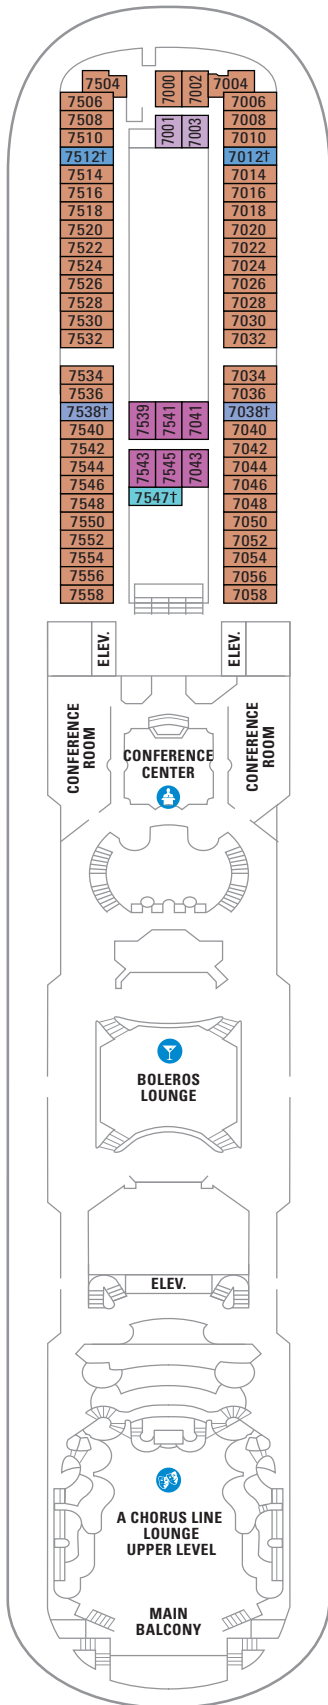

DECK 7

OCEAN VIEW 1N 3N 4N
INTERIOR 1V 2V 4V