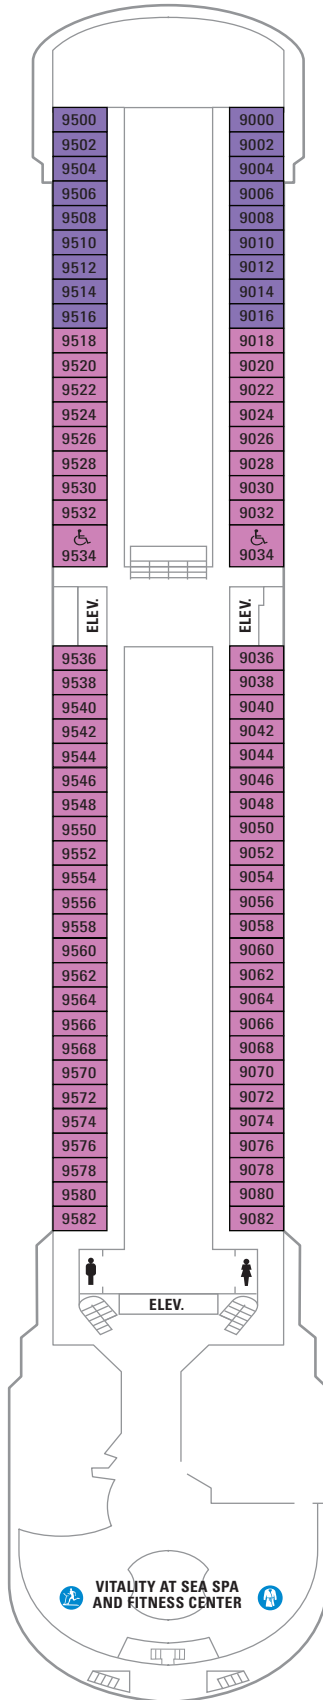

DECK 9
OCEAN VIEW **2M 2N**