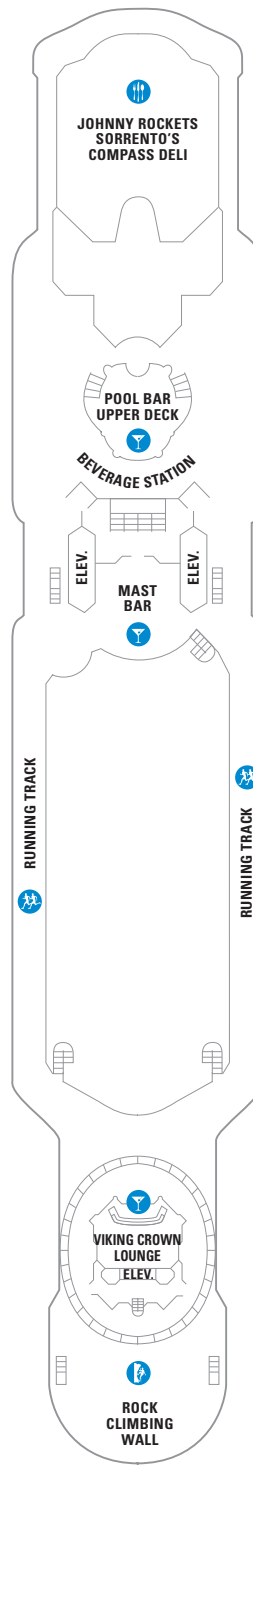

LEGENDS

- △ Stateroom with sofa bed
- Stateroom has third Pullman bed available
- + Stateroom has third and fourth Pullman beds available
- Stateroom with sofa bed and third Pullman bed available
- ‡ Stateroom has four additional Pullman beds available
- ‡ Connecting staterooms
- ♿ Indicates accessible staterooms
- ▣ Stateroom has an obstructed view

- 🍴 Dining Venue
- 🎮 Entertainment Area
- 🍹 Bars & Lounges
- 👶 Kids & Teens Area
- 🏊 Pool
- ♨ Spa
- 🏋 Fitness
- 🏃 Running Track
- 🧗 Rock climbing
- 🌊 FlowRider®
- ℹ Information
- 🏢 Conference Center
- 🛍 Shopping
- 🎰 Casino

DECK 12