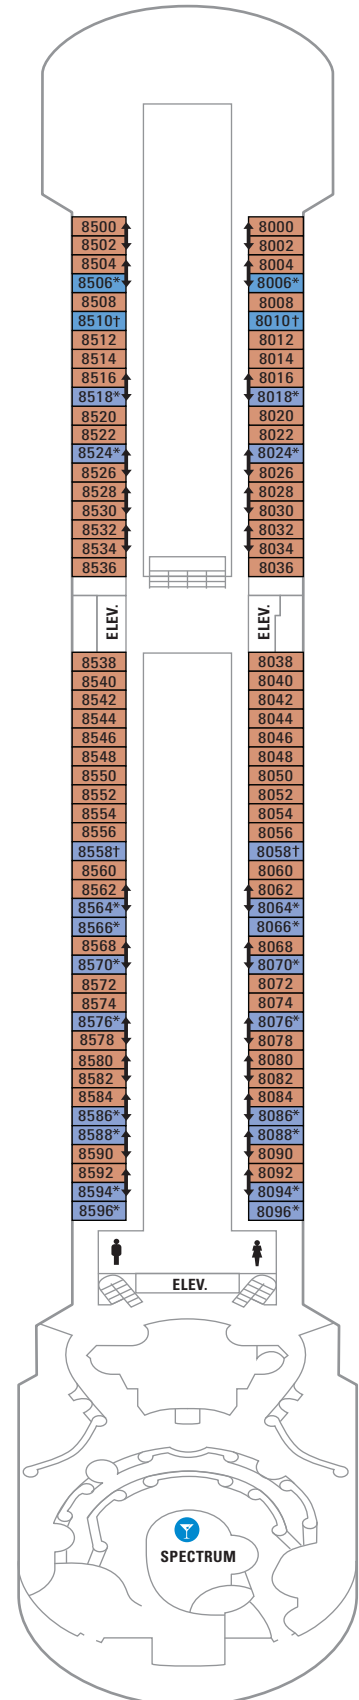

DECK 8
OCEAN VIEW **1N 3N 4N**