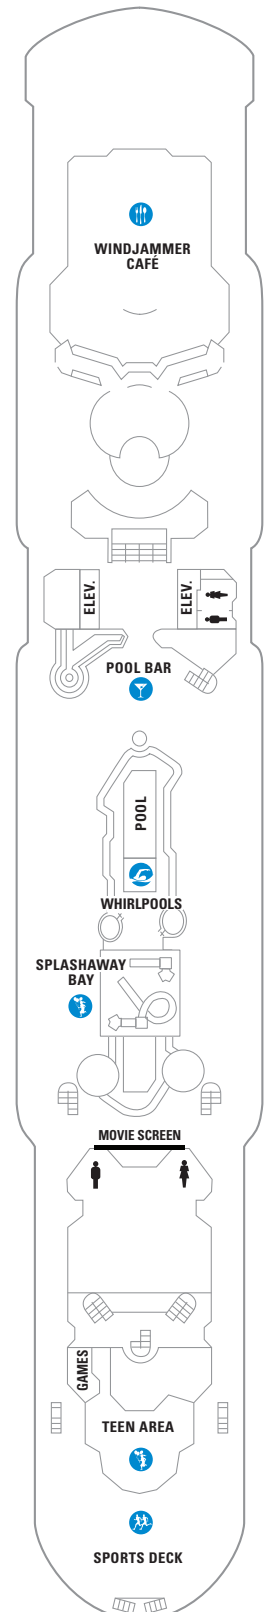

SUITES	
RS	Royal Suite - 1 Bedroom - Bedroom with Two twin beds that convert to Royal King, bathroom with whirlpool tub, living room with single sofa bed and private balcony. Stateroom: 670 sq. ft. Balcony: 154 sq. ft.
OS	Owner's Suite - 1 Bedroom - Two twin beds that convert to Royal King, sitting area with double sofa bed, bathroom with tub and private balcony. Stateroom: 446 sq. ft. Balcony: 119 sq. ft.
GT	Grand Suite - 2 Bedroom - Master bedroom with Queen bed. Second bedroom with three bunk beds and a single sofa bed. Two bathrooms, living area and a private balcony. Stateroom: 377 sq. ft. Balcony: 85 sq. ft.
GS	Grand Suite - 1 Bedroom - Two twin beds that convert to Royal King, private balcony, sitting area with single sofa bed. Bathroom with tub. Stateroom: 355 sq. ft. Balcony: 119 sq. ft.
J3	Junior Suite - Two twin beds that convert to Royal King, private balcony, sitting area with single sofa bed and private bathroom with tub. Stateroom: 221 sq. ft. Balcony: 60 sq. ft.
OCEAN VIEW	
2M	Spacious Ocean View - Two twin beds that convert to Royal King, sitting area and a private bathroom. NOTE: Most Staterooms have an obstructed view. Stateroom: 157 sq. ft.
1N 2N 3N 4N 6N	Ocean View - Two twin beds that convert to Royal King and private bathroom. Stateroom: 122 sq. ft.
2N	Ocean View - Accessible - Two twin beds that convert to Royal King, sitting area and a private bathroom. Stateroom: 199 sq. ft.
INTERIOR	
1V 2V 3V 4V 6V	Interior - Two twin beds that convert to Royal King and private bathroom. Stateroom: 119 sq. ft.
6V	Interior - Accessible - Two twin beds that convert to Royal King and private bathroom. Stateroom: 190 sq. ft.

LEGENDS