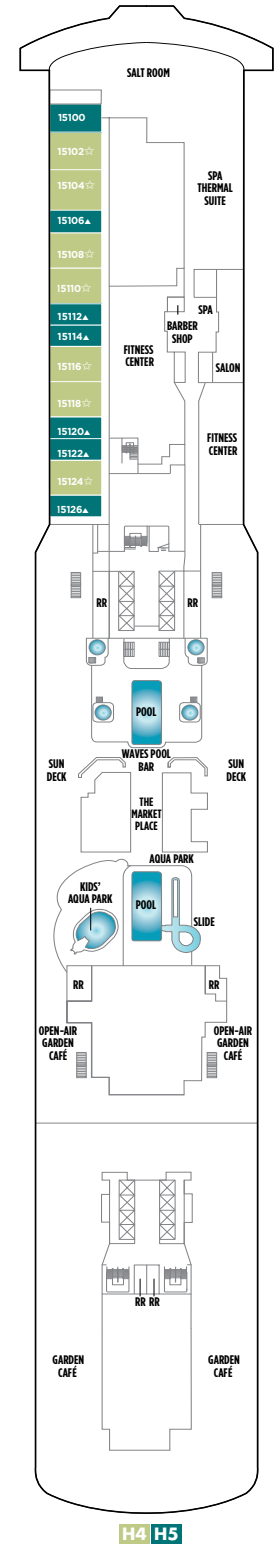

## FEATURES

- 27 Dining Options/  
22 Bars & Lounges
- The Waterfront
- 678 Ocean Place
- Aqua Park/Main Pool<sup>®</sup>
- 5 Waterslides, including  
Free Fall
- Kids' Aqua Park
- 6 Hot Tubs
- The Haven by Norwegian<sup>®</sup>
- Spa Suites &  
Spa Balcony Staterooms
- Studios & Studio Lounge
- Getaway Casino
- Adult-Only Clubs
- Spa & Beauty Salon
- Fitness Center
- Youth Centers

## SYMBOL LEGEND

- Stateroom with facilities for the disabled (For information, contact Reservations)
- PrivaSea partially enclosed balcony
- ↕ Connecting staterooms
- ▲ Third-person occupancy available
- + Third- and/or fourth-person occupancy available
- ★ Third, fourth- and/or fifth-person occupancy available
- ☆ Up-to-sixth-person occupancy available
- Inside Stateroom door opens to center interior corridor and not towards Balcony Staterooms
- Solid Inside Stateroom wall
- ☒ Elevator
- RR Restroom

DECK 18

DECK 17

DECK 16

DECK 15

H6 H9 M9 MA B9 B1 BA BC  
I1 IA  
**DECK 14**

H6 H7 MA B1 BA BC OA I1  
I2 IA IC  
**DECK 13**

H6 H7 M2 M3 M4 B1 B2 B3  
B4 OA I1 I2  
**DECK 12**

H6 H7 MA B1 BA BC OA IA  
IC TI  
**DECK 11**

H6 H7 M1 MB B1 BB BD OA  
ID TI  
**DECK 10**

H6 H7 MB B1 B6 BB BD OA  
I1 I2 ID

M6 MX BB BD BX ID

O1 OC OX OB IB IE IF IX

DECK 9

DECK 8

DECK 7

DECK 6