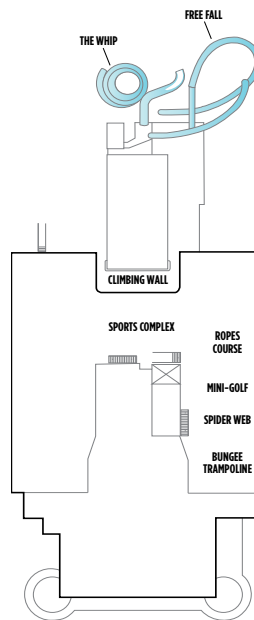

## SYMBOL LEGEND

- Stateroom with facilities for the disabled (For information, contact Reservations)
- PrivaSea partially enclosed balcony
- ↕ Connecting staterooms
- ▲ Third-person occupancy available
- + Third- and/or fourth-person occupancy available
- ★ Third, fourth- and/or fifth-person occupancy available
- ☆ Up-to-sixth-person occupancy available
- Inside Stateroom door opens to center interior corridor and not towards Balcony Staterooms
- Solid Inside Stateroom wall
- ☒ Elevator
- RR Restroom

DECK 18

DECK 17

DECK 16

DECK 15

H6 H9 M9 MA B9 B1 BA BC  
I1 IA  
**DECK 14**

H6 H7 MA B1 BA BC OA I1  
I2 IA IC  
**DECK 13**

H6 H7 M2 M3 M4 B1 B2 B3  
B4 OA I1 I2  
**DECK 12**

H6 H7 MA B1 BA BC OA IA  
IC TI  
**DECK 11**

H6 H7 M1 MB B1 BB BD OA  
ID TI  
**DECK 10**

H6 H7 MB B1 B6 BB BD OA  
I1 I2 ID

M6 MX BB BD BX ID

O1 OC OX OB IB IE IF IX

DECK 9

DECK 8

DECK 7

DECK 6