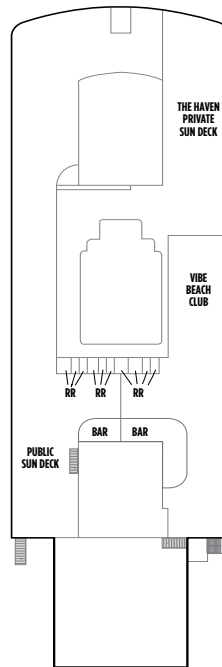

NORWEGIAN GETAWAY DECK PLANS

FEATURES

- 27 Dining Options/
  22 Bars & Lounges
- The Waterfront
- 678 Ocean Place
- Aqua Park/Main Pool®
- 5 Waterslides, including
  Free Fall
- Kids' Aqua Park
- 6 Hot Tubs
- The Haven by Norwegian®
- Spa Suites &
  Spa Balcony Staterooms
- Studios & Studio Lounge
- Getaway Casino
- Adult-Only Clubs
- Spa & Beauty Salon
- Fitness Center
- Youth Centers

◇ Heated pool available

SYMBOL LEGEND

- Stateroom with facilities for the disabled (For information, contact Reservations)
- PrivaSea partially enclosed balcony
- ↕ Connecting staterooms
- ▲ Third-person occupancy available
- + Third- and/or fourth-person occupancy available
- ★ Third, fourth- and/or fifth-person occupancy available
- ☆ Up-to-sixth-person occupancy available
- Inside Stateroom door opens to center interior corridor and not towards Balcony Staterooms
- Solid Inside Stateroom wall
- ☒ Elevator
- RR Restroom