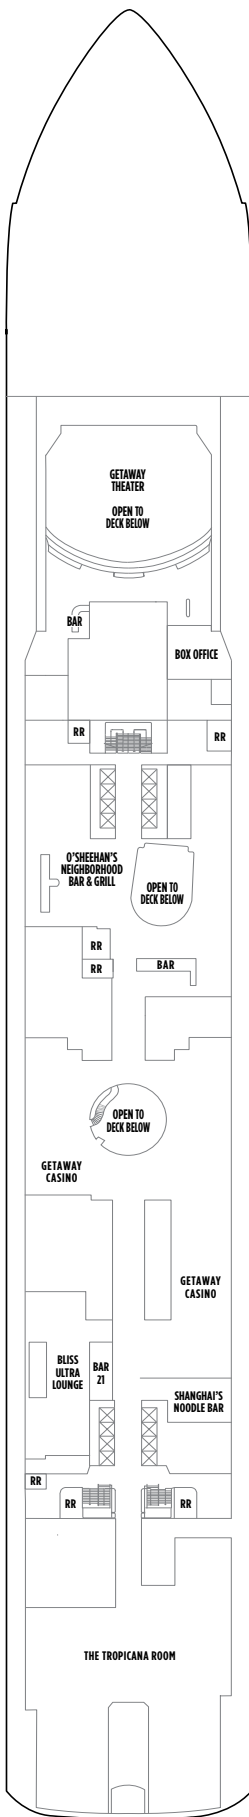

# NORWEGIAN GETAWAY DECK PLANS

## FEATURES

- 27 Dining Options/  
22 Bars & Lounges
- The Waterfront
- 678 Ocean Place
- Aqua Park/Main Pool<sup>®</sup>
- 5 Waterslides, including  
Free Fall
- Kids' Aqua Park
- 6 Hot Tubs
- The Haven by Norwegian<sup>®</sup>
- Spa Suites &  
Spa Balcony Staterooms
- Studios & Studio Lounge
- Getaway Casino
- Adult-Only Clubs
- Spa & Beauty Salon
- Fitness Center
- Youth Centers

DECK 18

DECK 17

DECK 16

DECK 15

H6 H9 M9 MA B9 B1 BA BC  
I1 IA  
**DECK 14**

H6 H7 MA B1 BA BC OA I1  
I2 IA IC  
**DECK 13**

H6 H7 M2 M3 M4 B1 B2 B3  
B4 OA I1 I2  
**DECK 12**

H6 H7 MA B1 BA BC OA IA  
IC TI  
**DECK 11**

H6 H7 M1 MB B1 BB BD OA  
ID TI  
**DECK 10**

H6 H7 MB B1 B6 BB BD OA  
I1 I2 ID

M6 MX BB BD BX ID

O1 OC OX OB IB IE IF IX

DECK 9

DECK 8

DECK 7

DECK 6