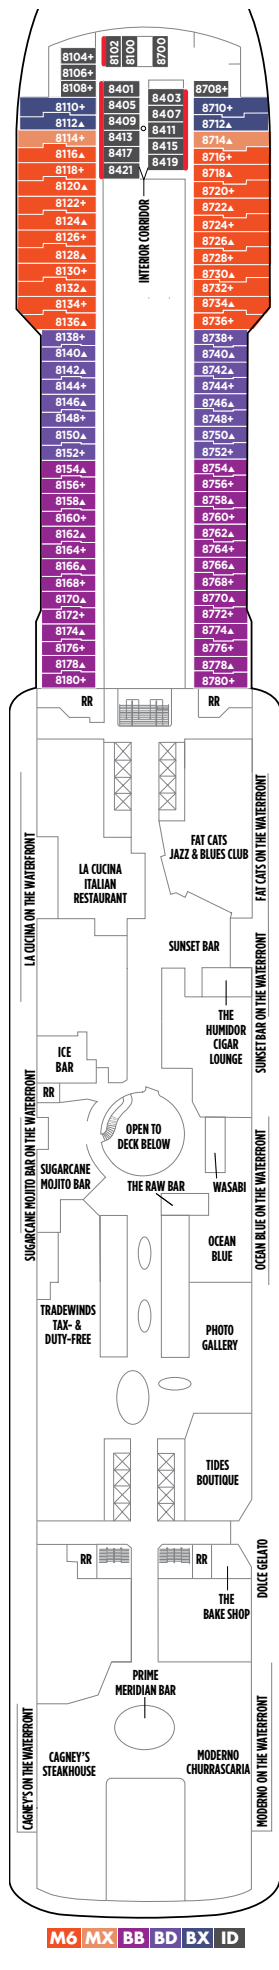

# NORWEGIAN GETAWAY DECK PLANS

## FEATURES

- 27 Dining Options/  
22 Bars & Lounges
- The Waterfront
- 678 Ocean Place
- Aqua Park/Main Pool<sup>®</sup>
- 5 Waterslides, including  
Free Fall
- Kids' Aqua Park
- 6 Hot Tubs
- The Haven by Norwegian<sup>®</sup>
- Spa Suites &  
Spa Balcony Staterooms
- Studios & Studio Lounge
- Getaway Casino
- Adult-Only Clubs
- Spa & Beauty Salon
- Fitness Center
- Youth Centers

DECK 18

DECK 17

DECK 16

DECK 15

H6 H9 M9 MA B9 B1 BA BC  
I1 IA  
**DECK 14**

H6 H7 MA B1 BA BC OA I1  
I2 IA IC  
**DECK 13**

H6 H7 M2 M3 M4 B1 B2 B3  
B4 OA I1 I2  
**DECK 12**

H6 H7 MA B1 BA BC OA IA  
IC TI  
**DECK 11**

H6 H7 M1 MB B1 BB BD OA  
ID TI  
**DECK 10**

H6 H7 MB B1 B6 BB BD OA  
I1 I2 ID

M6 MX BB BD BX ID

O1 OC OX OB IB IE IF IX

DECK 9

DECK 8

DECK 7

DECK 6