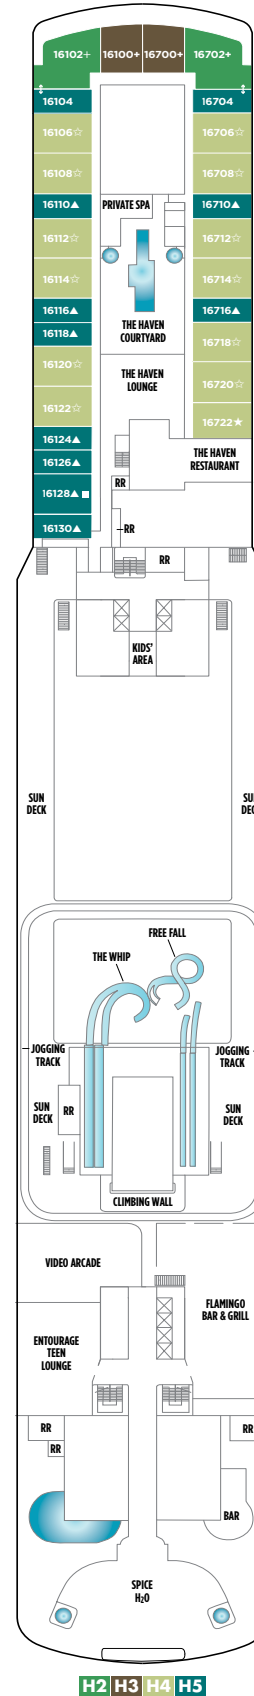

# NORWEGIAN GETAWAY DECK PLANS

## FEATURES

- 27 Dining Options/  
22 Bars & Lounges
- The Waterfront
- 678 Ocean Place
- Aqua Park/Main Pool<sup>®</sup>
- 5 Waterslides, including  
Free Fall
- Kids' Aqua Park
- 6 Hot Tubs
- The Haven by Norwegian<sup>®</sup>
- Spa Suites &  
Spa Balcony Staterooms
- Studios & Studio Lounge
- Getaway Casino
- Adult-Only Clubs
- Spa & Beauty Salon
- Fitness Center
- Youth Centers

DECK 18

DECK 17

DECK 16

DECK 15

H6 H9 M9 MA B9 B1 BA BC  
I1 IA  
**DECK 14**

H6 H7 MA B1 BA BC OA I1  
I2 IA IC  
**DECK 13**

H6 H7 M2 M3 M4 B1 B2 B3  
B4 OA I1 I2  
**DECK 12**

H6 H7 MA B1 BA BC OA IA  
IC TI  
**DECK 11**

H6 H7 M1 MB B1 BB BD OA  
ID TI  
**DECK 10**

H6 H7 MB B1 B6 BB BD OA  
I1 I2 ID

M6 MX BB BD BX ID

O1 OC OX OB IB IE IF IX

DECK 9

DECK 8

DECK 7

DECK 6