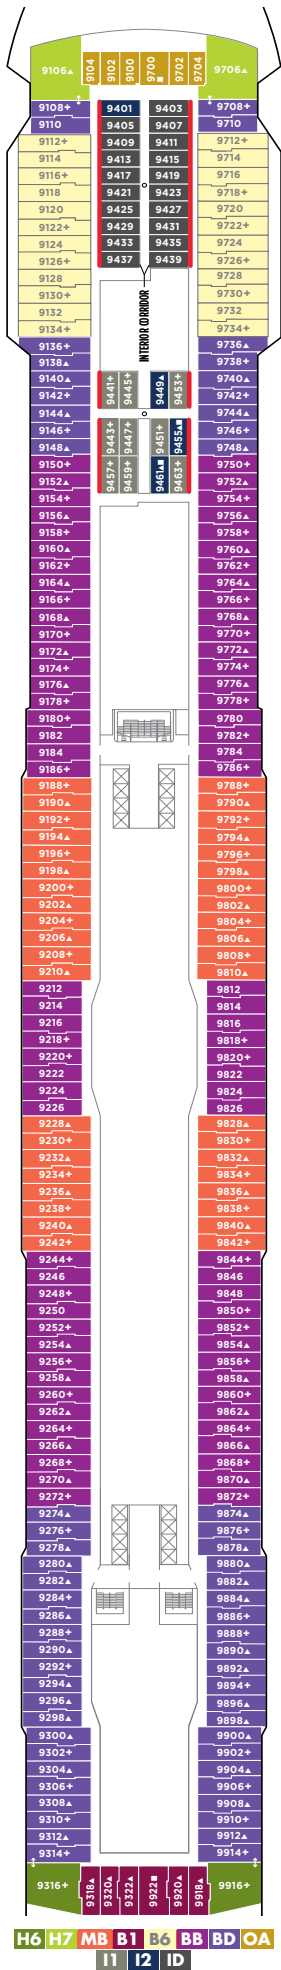

# NORWEGIAN GETAWAY DECK PLANS

## FEATURES

- 27 Dining Options/  
22 Bars & Lounges
- The Waterfront
- 678 Ocean Place
- Aqua Park/Main Pool<sup>®</sup>
- 5 Waterslides, including  
Free Fall
- Kids' Aqua Park
- 6 Hot Tubs
- The Haven by Norwegian<sup>®</sup>
- Spa Suites &  
Spa Balcony Staterooms
- Studios & Studio Lounge
- Getaway Casino
- Adult-Only Clubs
- Spa & Beauty Salon
- Fitness Center
- Youth Centers

DECK 18

DECK 17

DECK 16

DECK 15

H6 H9 M9 MA B9 B1 BA BC  
I1 IA  
**DECK 14**

H6 H7 MA B1 BA BC OA I1  
I2 IA IC  
**DECK 13**

H6 H7 M2 M3 M4 B1 B2 B3  
B4 OA I1 I2  
**DECK 12**

H6 H7 MA B1 BA BC OA IA  
IC TI  
**DECK 11**

H6 H7 M1 MB B1 BB BD OA  
ID TI  
**DECK 10**

H6 H7 MB B1 B6 BB BD OA  
I1 I2 ID

M6 MX BB BD BX ID

O1 OC OX OB IB IE IF IX

DECK 9

DECK 8

DECK 7

DECK 6