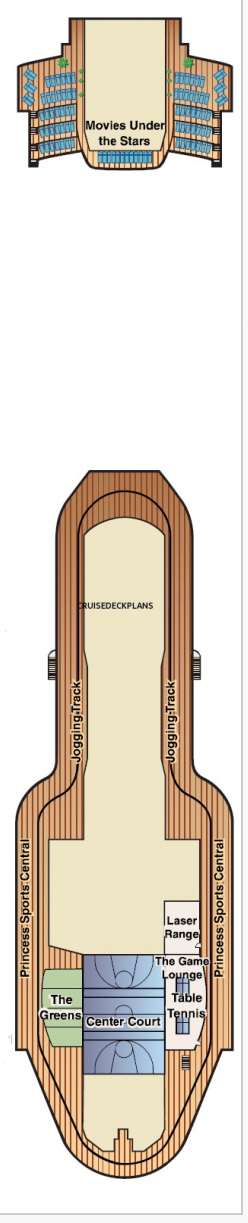

HappyGayTravel.com Regal Princess Deck Plans

Stateroom symbols: **S2 S4 S5** : **M6 MA MB MC ME MF** : **D4 DA DB DC DD DE D5 DF DV DW DZ** : **BA BB BC BD BE BF BV BW BY BZ** : **IA**

IB IC ID IE IF

Symbols: † Balcony door blocked by upper † Balcony door blocked w upper ▲ Connecting staterooms ♦ Interconnecting staterooms
 ● Third and fourth Pullman beds ▲ Third Pullman bed available ✖ Two lower beds not convertible ○ Wheelchair accessible

12 - Aloha

14 - Riviera

15 - Marina

16 - Lido

17 - Sun

18 - Sports

19 - Sky

CRUISEDECKPLANS