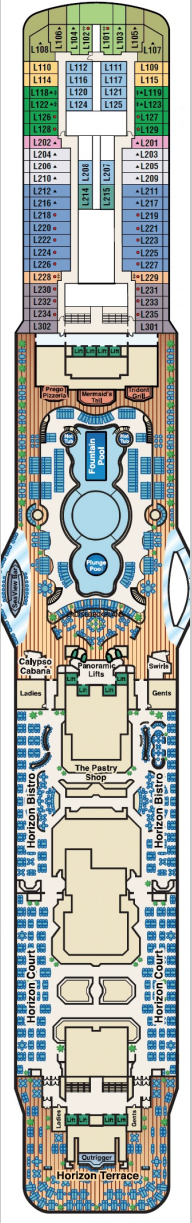

HappyGayTravel.com Regal Princess Deck Plans

Stateroom symbols: **S2 S4 S5** : **M6 MA MB MC ME MF** : **D4 DA DB DC DD DE D5 DF DV DW DZ** : **BA BB BC BD BE BF BV BW BY BZ** : **IA**

IB IC ID IE IF

Symbols: † Balcony door blocked by upper † Balcony door blocked w upper ▲ Connecting staterooms ♦ Interconnecting staterooms
 ● Third and fourth Pullman beds ▲ Third Pullman bed available ✖ Two lower beds not convertible ○ Wheelchair accessible

12 - Aloha

14 - Riviera

15 - Marina

16 - Lido

17 - Sun

18 - Sports

19 - Sky

CRUISEDECKPLANS