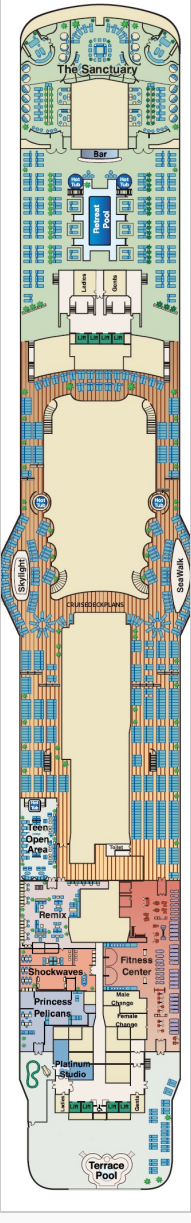

HappyGayTravel.com Regal Princess Deck Plans

Stateroom symbols: **S2 S4 S5** : **M6 MA MB MC ME MF** : **D4 DA DB DC DD DE D5 DF DV DW DZ** : **BA BB BC BD BE BF BV BW BY BZ** : **IA**

IB IC ID IE IF

Symbols: † Balcony door blocked by upper † Balcony door blocked w upper ▲ Connecting staterooms ♦ Interconnecting staterooms
 ● Third and fourth Pullman beds ▲ Third Pullman bed available ✖ Two lower beds not convertible ○ Wheelchair accessible

12 - Aloha

14 - Riviera

15 - Marina

16 - Lido

17 - Sun

18 - Sports

19 - Sky

CRUISEDECKPLANS