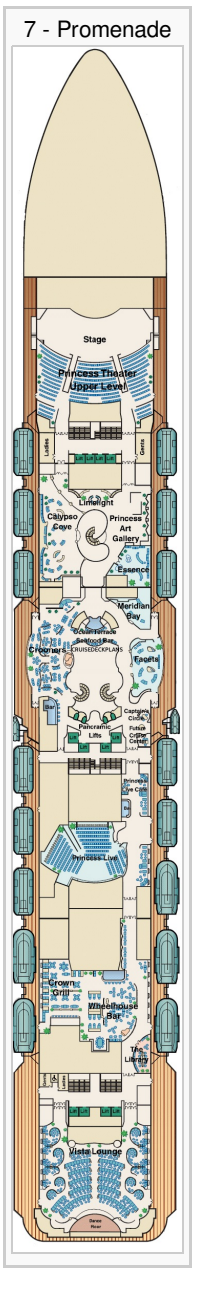

HappyGayTravel.com Regal Princess Deck Plans

Stateroom symbols: **S2 S4 S5** : **M6 MA MB MC ME MF** : **D4 DA DB DC DD DE D5 DF DV DW DZ** : **BA BB BC BD BE BF BV BW BY BZ** : **IA**

IB IC ID IE IF

Symbols: † Balcony door blocked by upper † Balcony door blocked w upper ▲ Connecting staterooms ♦ Interconnecting staterooms
 ● Third and fourth Pullman beds ▲ Third Pullman bed available ✖ Two lower beds not convertible ○ Wheelchair accessible

12 - Aloha

14 - Riviera

15 - Marina

16 - Lido

17 - Sun

18 - Sports

19 - Sky

CRUISEDECKPLANS