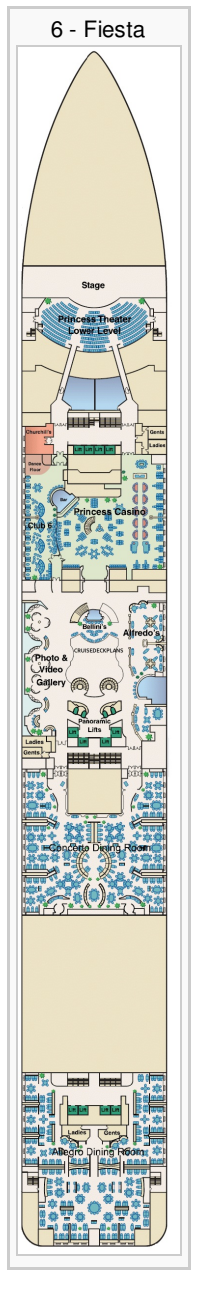

HappyGayTravel.com Regal Princess Deck Plans

Stateroom symbols: **S2 S4 S5** : **M6 MA MB MC ME MF** : **D4 DA DB DC DD DE D5 DF DV DW DZ** : **BA BB BC BD BE BF BV BW BY BZ** : **IA**

IB IC ID IE IF

Symbols: † Balcony door blocked by upper † Balcony door blocked w upper ▲ Connecting staterooms ♦ Interconnecting staterooms
 ● Third and fourth Pullman beds ▲ Third Pullman bed available ✖ Two lower beds not convertible ○ Wheelchair accessible

12 - Aloha

14 - Riviera

15 - Marina

16 - Lido

17 - Sun

18 - Sports

19 - Sky

CRUISEDECKPLANS