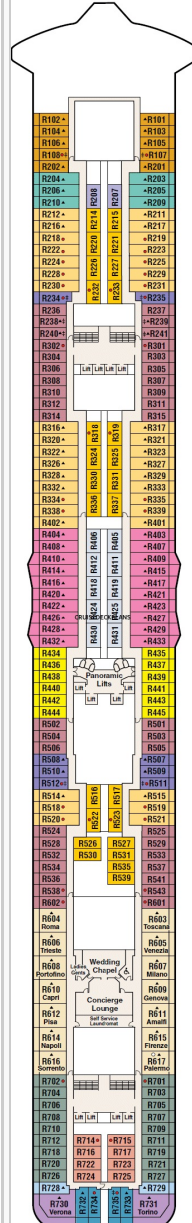

HappyGayTravel.com Regal Princess Deck Plans

Stateroom symbols: **S2 S4 S5** : **M6 MA MB MC ME MF** : **D4 DA DB DC DD DE D5 DF DV DW DZ** : **BA BB BC BD BE BF BV BW BY BZ** : **IA**

IB IC ID IE IF

Symbols: † Balcony door blocked by upper † Balcony door blocked w upper ▲ Connecting staterooms ♦ Interconnecting staterooms
 ● Third and fourth Pullman beds ▲ Third Pullman bed available ✖ Two lower beds not convertible ○ Wheelchair accessible

12 - Aloha

14 - Riviera

15 - Marina

16 - Lido

17 - Sun

18 - Sports

19 - Sky

CRUISEDECKPLANS