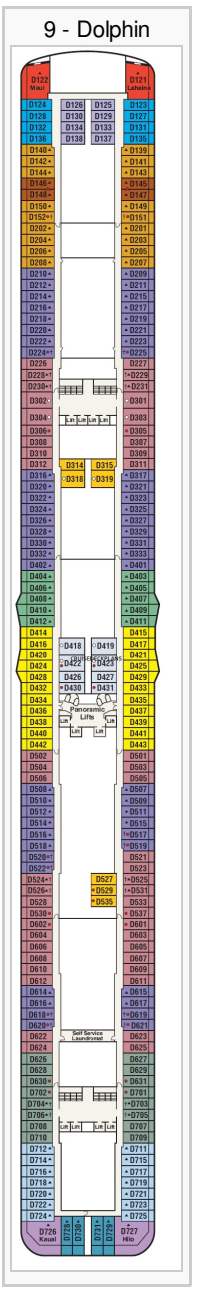

HappyGayTravel.com Regal Princess Deck Plans

Stateroom symbols: **S2 S4 S5** : **M6 MA MB MC ME MF** : **D4 DA DB DC DD DE D5 DF DV DW DZ** : **BA BB BC BD BE BF BV BW BY BZ** : **IA**

IB IC ID IE IF

Symbols: † Balcony door blocked by upper † Balcony door blocked w upper ▲ Connecting staterooms ♦ Interconnecting staterooms
 ● Third and fourth Pullman beds ▲ Third Pullman bed available ✖ Two lower beds not convertible ○ Wheelchair accessible

12 - Aloha

14 - Riviera

15 - Marina

16 - Lido

17 - Sun

18 - Sports

19 - Sky

CRUISEDECKPLANS