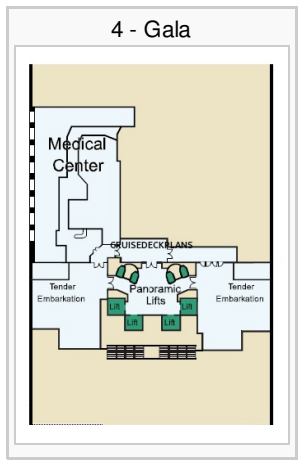

HappyGayTravel.com Regal Princess Deck Plans

Stateroom symbols: **S2 S4 S5** : **M6 MA MB MC ME MF** : **D4 DA DB DC DD DE D5 DF DV DW DZ** : **BA BB BC BD BE BF BV BW BY BZ** : **IA**

IB IC ID IE IF

Symbols: † Balcony door blocked by upper † Balcony door blocked w upper ▲ Connecting staterooms ♦ Interconnecting staterooms
 ● Third and fourth Pullman beds ▲ Third Pullman bed available ✖ Two lower beds not convertible ○ Wheelchair accessible

12 - Aloha

14 - Riviera

15 - Marina

16 - Lido

17 - Sun

18 - Sports

19 - Sky

CRUISEDECKPLANS