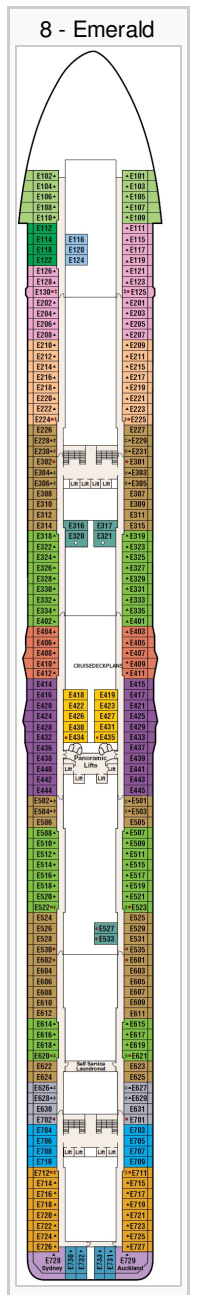

HappyGayTravel.com Regal Princess Deck Plans

Stateroom symbols: **S2 S4 S5** : **M6 MA MB MC ME MF** : **D4 DA DB DC DD DE D5 DF DV DW DZ** : **BA BB BC BD BE BF BV BW BY BZ** : **IA**

IB IC ID IE IF

Symbols: † Balcony door blocked by upper † Balcony door blocked w upper ▲ Connecting staterooms ♦ Interconnecting staterooms
 ● Third and fourth Pullman beds ▲ Third Pullman bed available ✖ Two lower beds not convertible ○ Wheelchair accessible

12 - Aloha

14 - Riviera

15 - Marina

16 - Lido

17 - Sun

18 - Sports

19 - Sky

CRUISEDECKPLANS