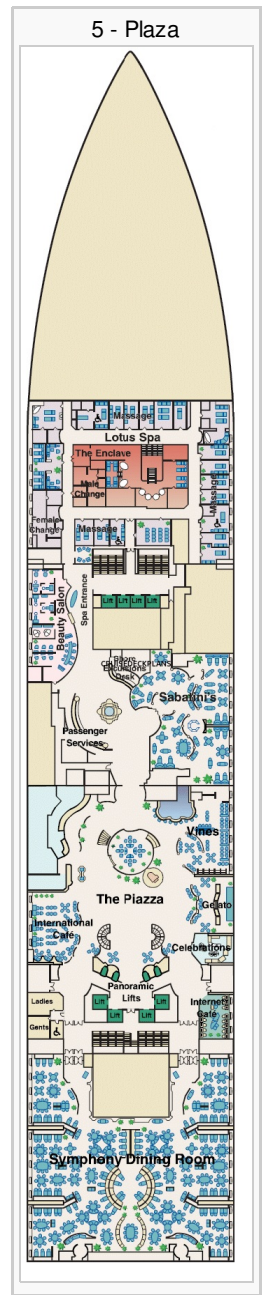

HappyGayTravel.com Regal Princess Deck Plans

Stateroom symbols: **S2 S4 S5** : **M6 MA MB MC ME MF** : **D4 DA DB DC DD DE D5 DF DV DW DZ** : **BA BB BC BD BE BF BV BW BY BZ** : **IA**

IB IC ID IE IF

Symbols: † Balcony door blocked by upper † Balcony door blocked w upper ▲ Connecting staterooms ♦ Interconnecting staterooms
 ● Third and fourth Pullman beds ▲ Third Pullman bed available ✖ Two lower beds not convertible ○ Wheelchair accessible

12 - Aloha

14 - Riviera

15 - Marina

16 - Lido

17 - Sun

18 - Sports

19 - Sky

CRUISEDECKPLANS