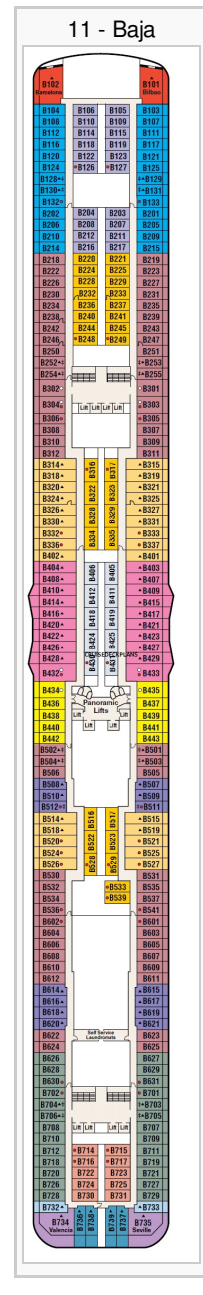

HappyGayTravel.com Regal Princess Deck Plans

Stateroom symbols: **S2 S4 S5** : **M6 MA MB MC ME MF** : **D4 DA DB DC DD DE D5 DF DV DW DZ** : **BA BB BC BD BE BF BV BW BY BZ** : **IA**

IB IC ID IE IF

Symbols: † Balcony door blocked by upper † Balcony door blocked w upper ▲ Connecting staterooms ♦ Interconnecting staterooms
 ● Third and fourth Pullman beds ▲ Third Pullman bed available ✖ Two lower beds not convertible ○ Wheelchair accessible

12 - Aloha

14 - Riviera

15 - Marina

16 - Lido

17 - Sun

18 - Sports

19 - Sky

CRUISEDECKPLANS