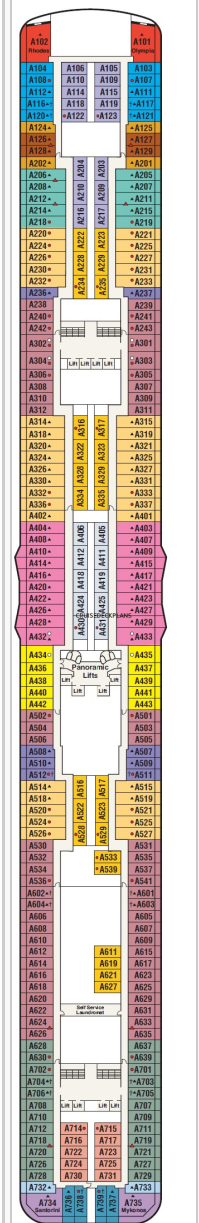

HappyGayTravel.com Regal Princess Deck Plans

Stateroom symbols: **S2 S4 S5** : **M6 MA MB MC ME MF** : **D4 DA DB DC DD DE D5 DF DV DW DZ** : **BA BB BC BD BE BF BV BW BY BZ** : **IA**

IB IC ID IE IF

Symbols: † Balcony door blocked by upper † Balcony door blocked w upper ▲ Connecting staterooms ♦ Interconnecting staterooms
 ● Third and fourth Pullman beds ▲ Third Pullman bed available ✖ Two lower beds not convertible ○ Wheelchair accessible

12 - Aloha

14 - Riviera

15 - Marina

16 - Lido

17 - Sun

18 - Sports

19 - Sky

CRUISEDECKPLANS