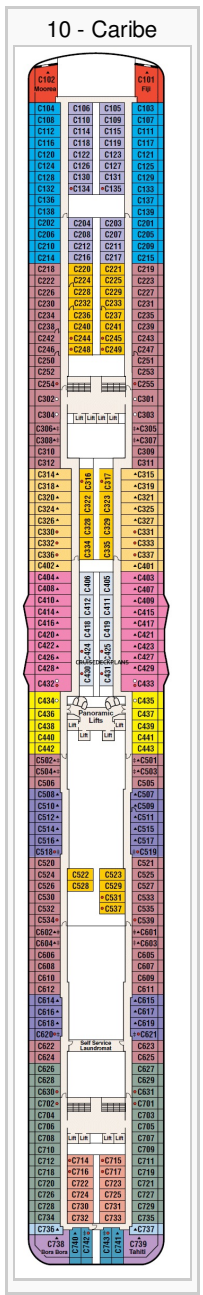

HappyGayTravel.com Regal Princess Deck Plans

Stateroom symbols: **S2 S4 S5** : **M6 MA MB MC ME MF** : **D4 DA DB DC DD DE D5 DF DV DW DZ** : **BA BB BC BD BE BF BV BW BY BZ** : **IA**

IB IC ID IE IF

Symbols: † Balcony door blocked by upper † Balcony door blocked w upper ▲ Connecting staterooms ♦ Interconnecting staterooms
 ● Third and fourth Pullman beds ▲ Third Pullman bed available ✖ Two lower beds not convertible ○ Wheelchair accessible

12 - Aloha

14 - Riviera

15 - Marina

16 - Lido

17 - Sun

18 - Sports

19 - Sky

CRUISEDECKPLANS