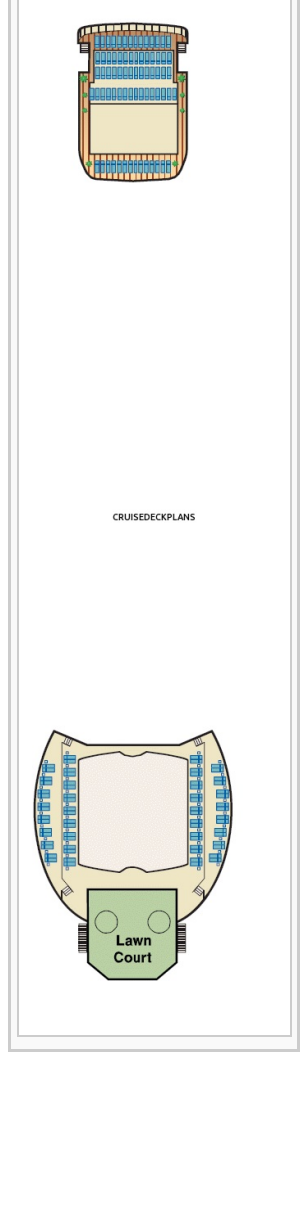

HappyGayTravel.com Regal Princess Deck Plans

Stateroom symbols: **S2 S4 S5** : **M6 MA MB MC ME MF** : **D4 DA DB DC DD DE D5 DF DV DW DZ** : **BA BB BC BD BE BF BV BW BY BZ** : **IA**

IB IC ID IE IF

Symbols: † Balcony door blocked by upper † Balcony door blocked w upper ▲ Connecting staterooms ♦ Interconnecting staterooms
 ● Third and fourth Pullman beds ▲ Third Pullman bed available ✖ Two lower beds not convertible ○ Wheelchair accessible

12 - Aloha

14 - Riviera

15 - Marina

16 - Lido

17 - Sun

18 - Sports

19 - Sky

CRUISEDECKPLANS