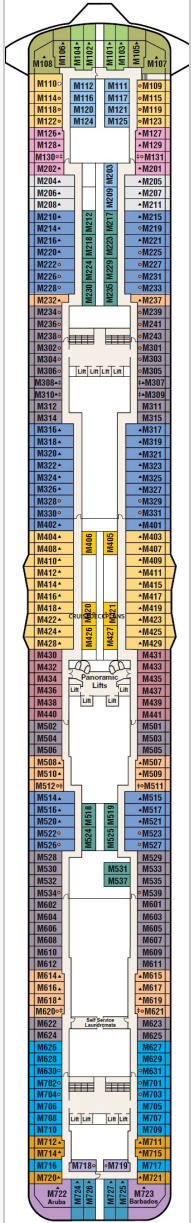

HappyGayTravel.com Regal Princess Deck Plans

Stateroom symbols: **S2 S4 S5** : **M6 MA MB MC ME MF** : **D4 DA DB DC DD DE D5 DF DV DW DZ** : **BA BB BC BD BE BF BV BW BY BZ** : **IA**

IB IC ID IE IF

Symbols: † Balcony door blocked by upper † Balcony door blocked w upper ▲ Connecting staterooms ♦ Interconnecting staterooms
 ● Third and fourth Pullman beds ▲ Third Pullman bed available ✖ Two lower beds not convertible ○ Wheelchair accessible

12 - Aloha

14 - Riviera

15 - Marina

16 - Lido

17 - Sun

18 - Sports

19 - Sky

CRUISEDECKPLANS