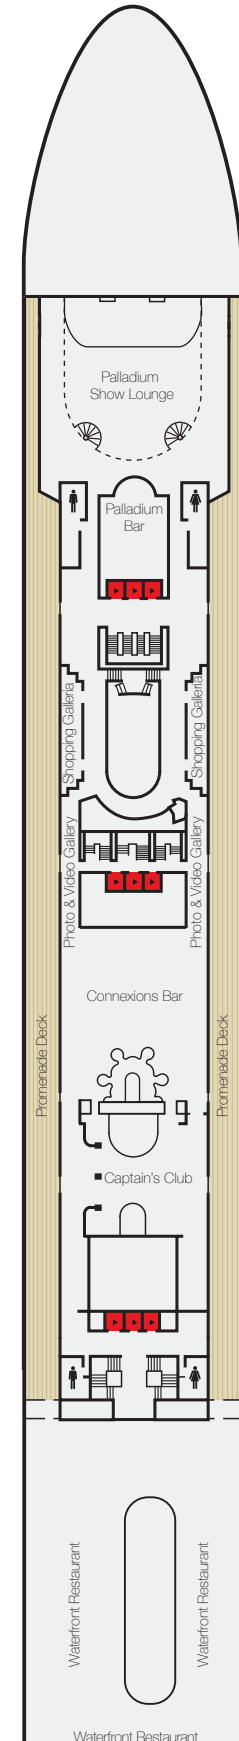

7 - Promenade Deck