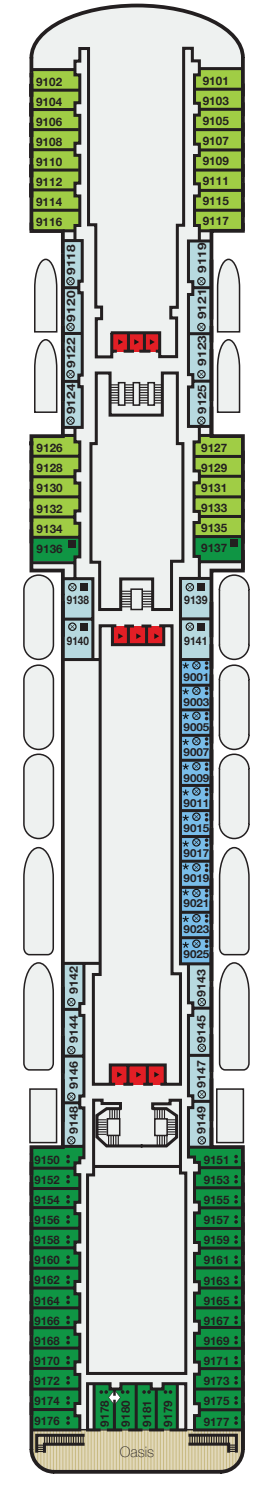

9 - Boat Deck