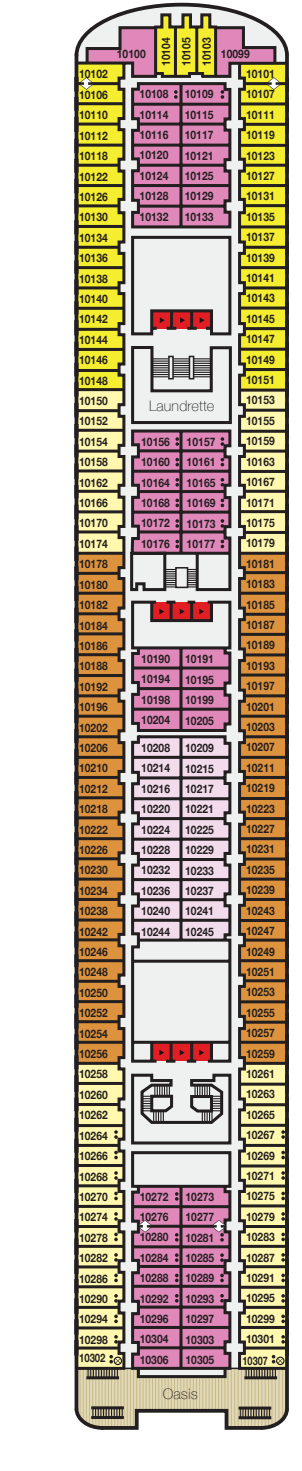

10 - Upper Deck