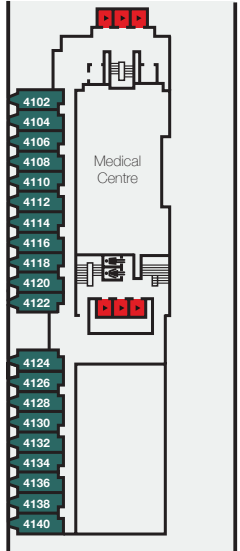

4 - Pacific Deck