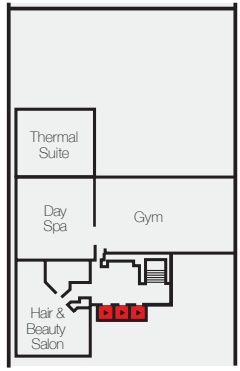

2 - Caribbean Deck