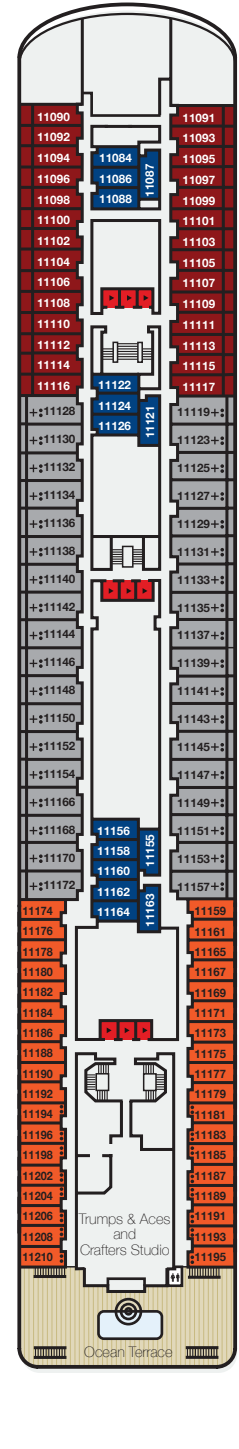

11 - Navigator's Deck