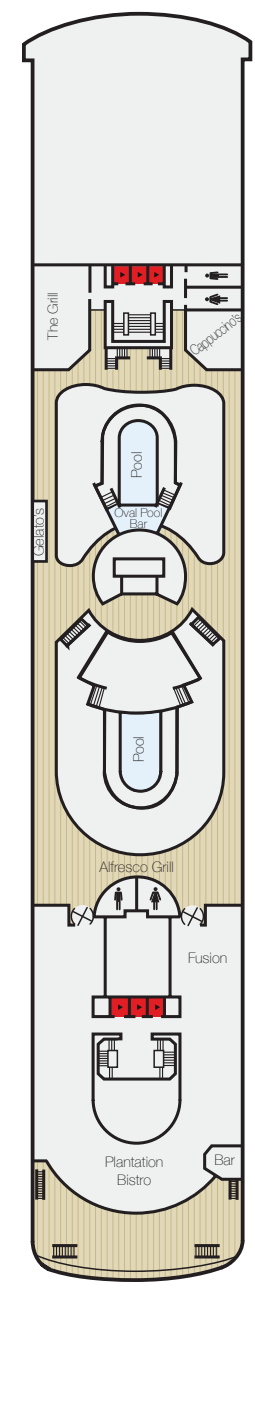

12 - Lido Deck