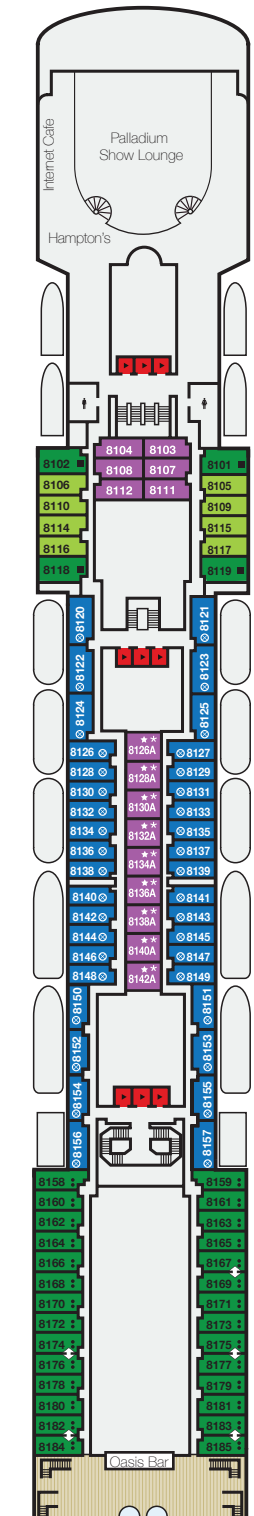

8 - Columbus Deck