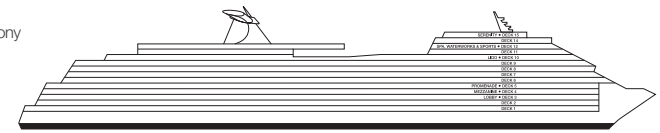

- Twin Beds do not convert to a King Bed.
- U Unisex Wheelchair Accessible Restroom
- 5 Junior Suites with obstructed views: 9205, 9206.
- 6B Staterooms with obstructed views: 3222, 3226, 3230, 3234, 3238, 3242, 3219, 3221, 3225, 3229, 3233, 3237
- Ⓜ All accommodations are non-smoking.

Accessible staterooms are available for guests with disabilities. Please contact Guest Access Services at 1-800-438-6744 ext. 70025 for details, or visit <http://www.carnival.com/about-carnival/special-needs.aspx>.

CATEGORIES

1A Interior Upper/Lower	8A 8B 8C 8D 8E 8F 8G Balcony
P1 Porthole	9B Premium Balcony
4A 4B 4C 4D 4E 4F 4G 4H 4I Interior	8N Aft-View Extended Balcony
4J Interior with Picture Window (obstructed views)	9C Premium Vista Balcony
6A 6B Ocean View	J5 Junior Suite
6L 6M Deluxe Ocean View	O5 Ocean Suite
7C Cove Balcony	G5 Grand Suite

Cloud 9 Spa Accommodations	4S 4T Interior	6S 6T Ocean View (obstructed views)	8P 8S 8T Balcony	SS Suite		
Family Harbor Accommodations	FA Interior	FE Ocean View	FJ Deluxe Ocean View	FM Cove Balcony	FS Family Suite	
Havana Accommodations	HA Interior	HE Cabana	HI Aft-View Extended Balcony	HL Premium Balcony	HM Premium Vista Balcony	HS Cabana Suite

Gross Tonnage: 133,500 Length: 1,055 feet Beam: 122 feet
Cruising Speed: 18 Knots Guest Capacity: 3,934 (Double Occupancy)
Total Staff: 1,450 Registry: Panama