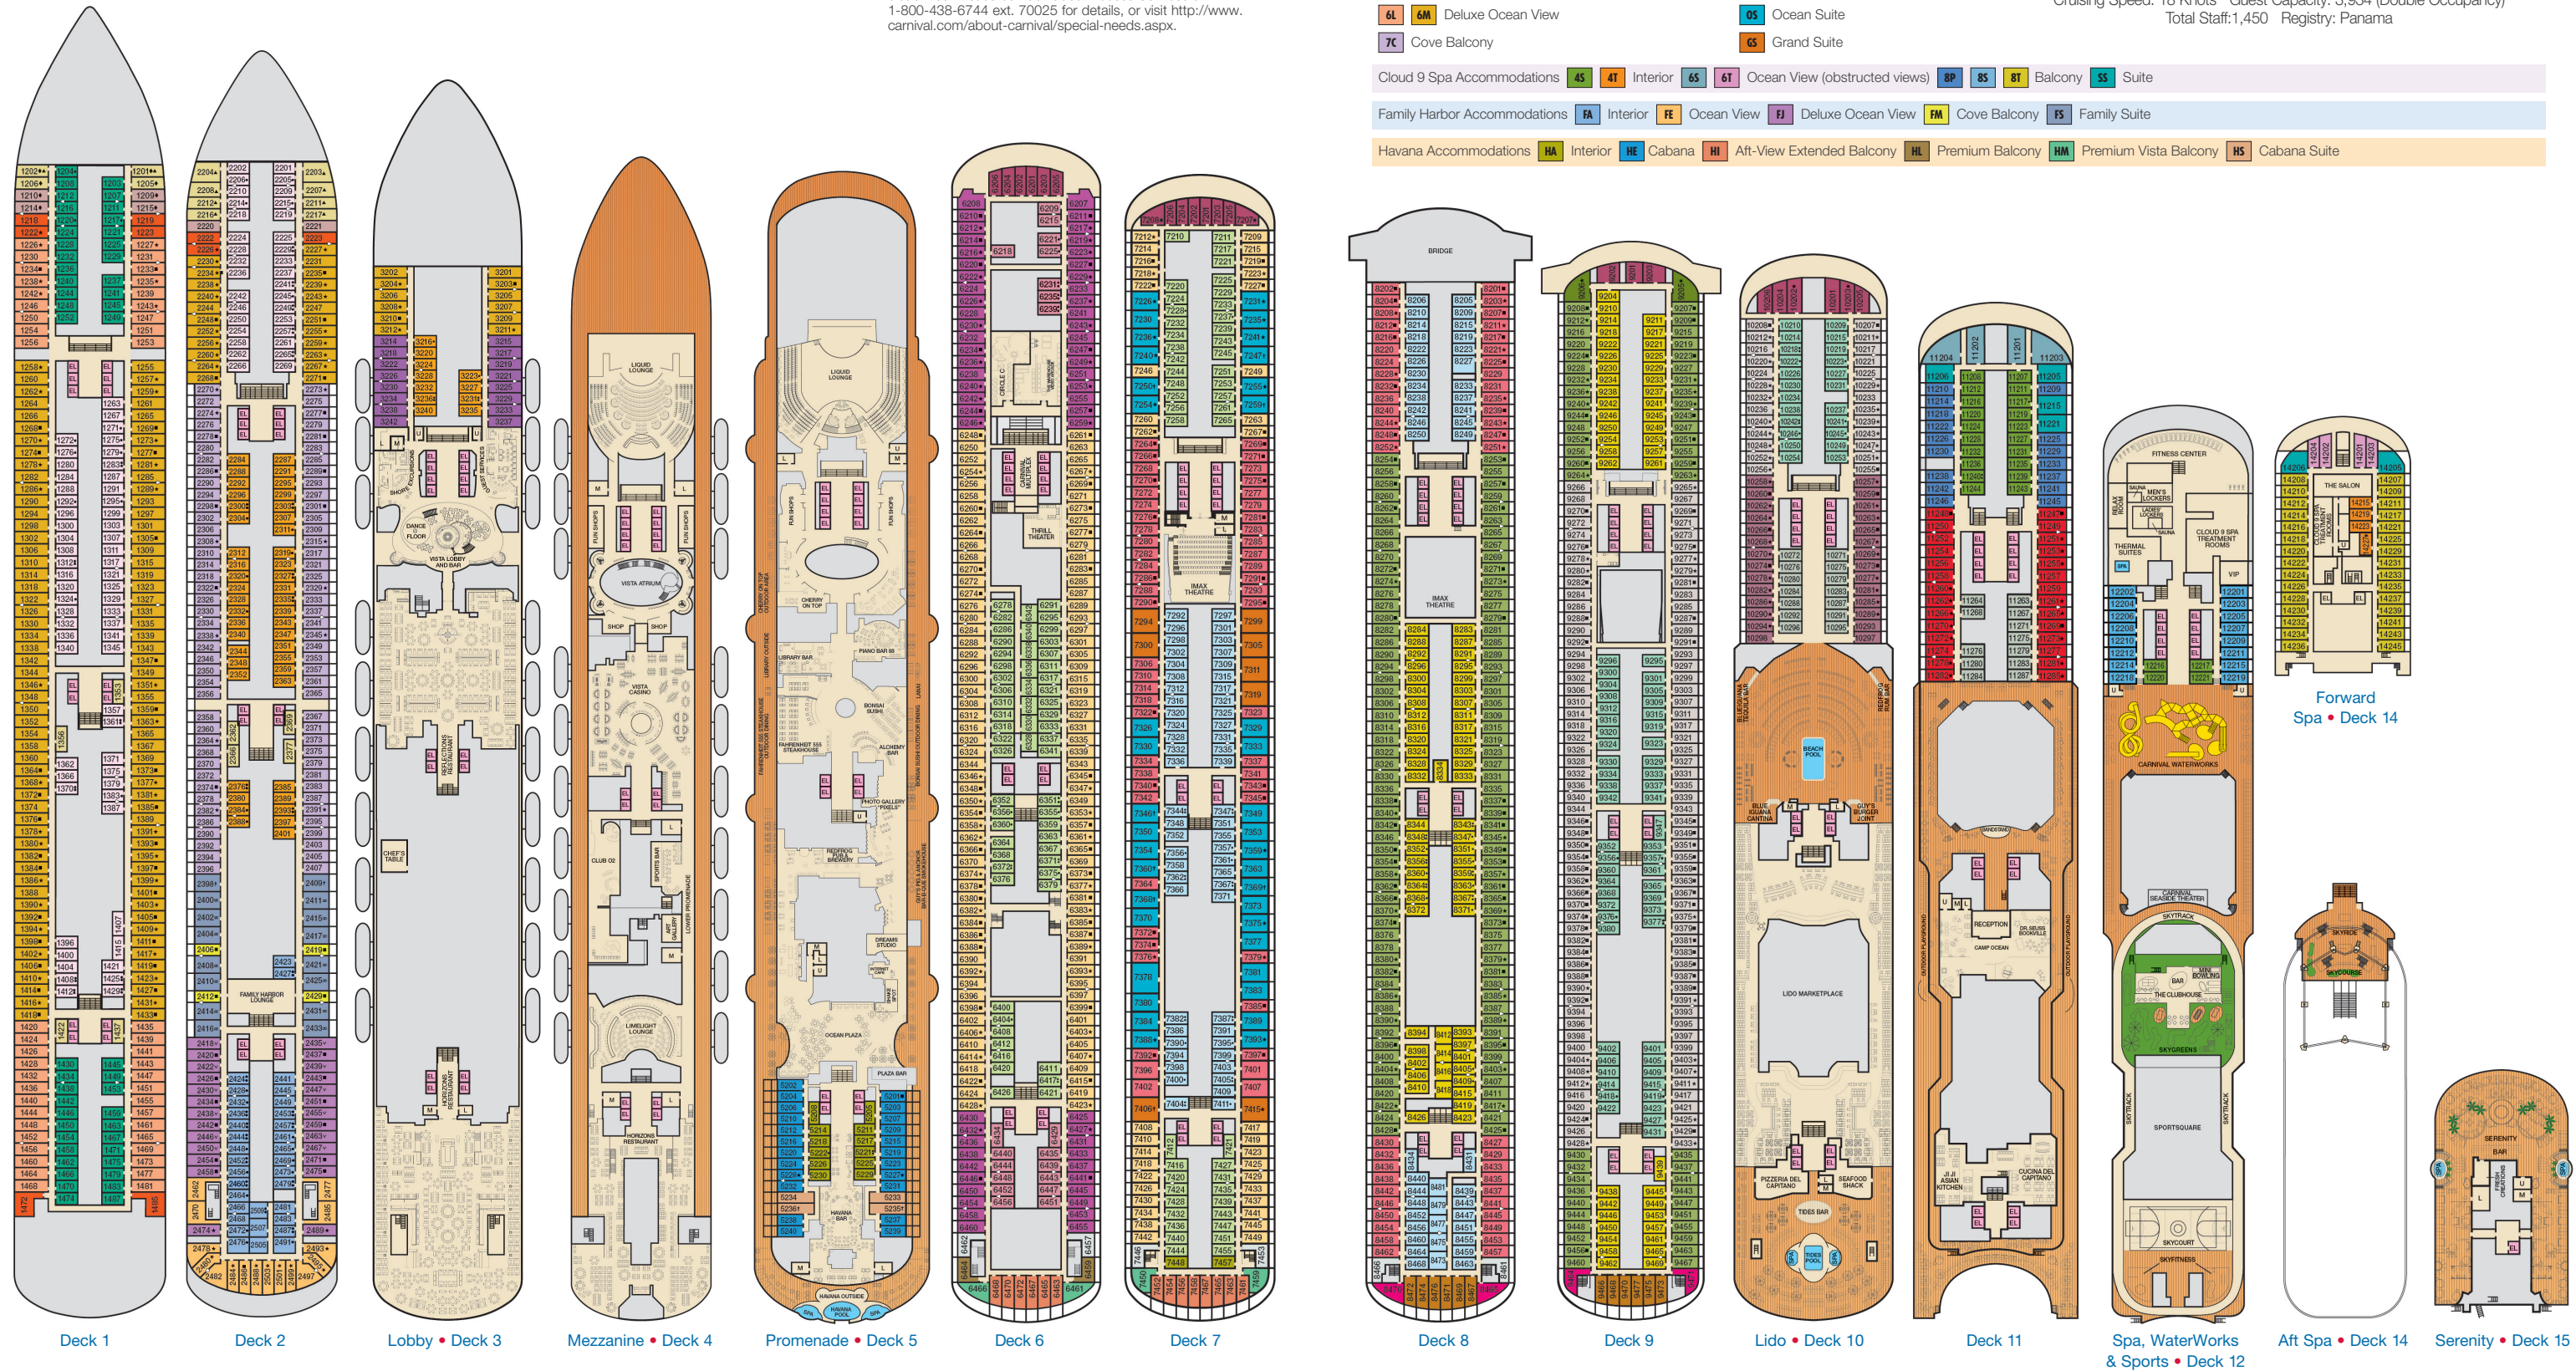

- * Twin Beds do not convert to a King Bed.
- U Unisex Wheelchair Accessible Restroom
- 5 Junior Suites with obstructed views: 9205, 9206.
- 6B Staterooms with obstructed views: 3222, 3226, 3230, 3234, 3238, 3242, 3219, 3221, 3225, 3229, 3233, 3237
- Ⓜ All accommodations are non-smoking.

CATEGORIES

1A Interior Upper/Lower	8A 8B 8C 8D 8E 8F 8G Balcony
P1 Porthole	9B Premium Balcony
4A 4B 4C 4D 4E 4F 4G 4H 4I Interior	8N Aft-View Extended Balcony
4J Interior with Picture Window (obstructed views)	9C Premium Vista Balcony
6A 6B Ocean View	J5 Junior Suite
6L 6M Deluxe Ocean View	O5 Ocean Suite
7C Cove Balcony	G5 Grand Suite

Cloud 9 Spa Accommodations	4S 4T Interior	6S 6T Ocean View (obstructed views)	8P 8S 8T Balcony	SS Suite		
Family Harbor Accommodations	FA Interior	FE Ocean View	FJ Deluxe Ocean View	FM Cove Balcony	FS Family Suite	
Havana Accommodations	HA Interior	HE Cabana	HI Aft-View Extended Balcony	HL Premium Balcony	HM Premium Vista Balcony	HS Cabana Suite

Gross Tonnage: 133,500 Length: 1,055 feet Beam: 122 feet
 Cruising Speed: 18 Knots Guest Capacity: 3,934 (Double Occupancy)
 Total Staff: 1,450 Registry: Panama

Deck 1 Deck 2 Lobby • Deck 3 Mezzanine • Deck 4 Promenade • Deck 5 Deck 6 Deck 7 Deck 8 Deck 9 Deck 10 Lido • Deck 11 Spa, WaterWorks & Sports • Deck 12 Forward Spa • Deck 14 Serenity • Deck 15