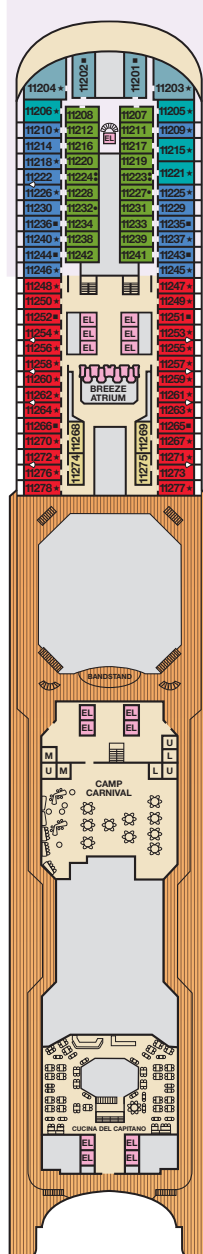

CATEGORIES

- 1A Interior Upper/Lower
- PT Porthole
- 4A 4B 4C 4D 4E 4F 4G 4H Interior
- 4J Interior with Picture Window (obstructed views)
- 6A Ocean View
- 6L 6M 6N Deluxe Ocean View
- 7C Cove Balcony
- 8A 8B 8C 8D 8E 8F 8G Balcony
- 8M 8N Aft-View Extended Balcony
- 9C Premium Vista Balcony
- 9S Junior Suite
- 0S Ocean Suite
- 0S Grand Suite
- 4S Interior 6S Ocean View (obstructed views) 8P 8S Balcony 5S Suite

Gross Tonnage: 130,000 Length: 1,004 Feet Beam: 122 Feet
Cruising Speed: 20 Knots Guest Capacity: 3,690 (Double Occupancy)
Total Staff: 1,386 Registry: Panama

Spa accommodations include private access, special amenities and priority reservations at the Cloud 9 Spa.

Deck 11

CLOUD 9 SPA and ACCOMMODATIONS