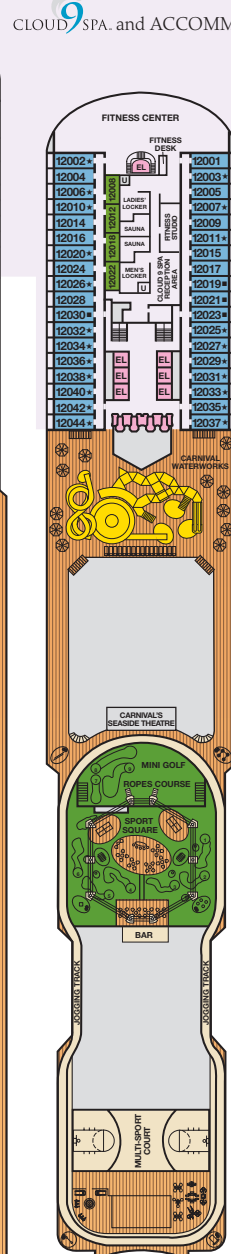

ACCOMMODATIONS SYMBOL LEGEND

- ▲ Twin Bed and Single Sofa Bed
- ★ 2 Twin Beds (convert to King) and Single
- 2 Twin Beds (convert to King) and 1 Upper Pullman
- ⋮ 2 Twin Beds (convert to King) and 2 Upper Pullmans
- 2 Twin Beds (convert to King), Single Sofa Bed and 1 Upper Pullman

- † 2 Twin Beds (convert to King) and Double Sofa Bed
- ▼ 2 Twin Beds (convert to King), Single Sofa Bed and 2 Upper Pullmans. Beds do not convert to King when both Upper Pullmans in use.
- ◆ Stateroom with 2 Porthole Windows
- ◁ Connecting staterooms (ideal for families and groups of friends)

Gross Tonnage: 130,000 Length: 1,004 Feet Beam: 122 Feet
 Cruising Speed: 20 Knots Guest Capacity: 3,690 (Double Occupancy)
 Total Staff: 1,386 Registry: Panama

Spa accommodations include private access, special amenities and priority reservations at the Cloud 9 Spa.

Deck 8

Deck 9

Lido • Deck 10

Deck 11

Spa & Sports • Deck 12

Serenity • Deck 15

CLOUD 9 SPA and ACCOMMODATIONS