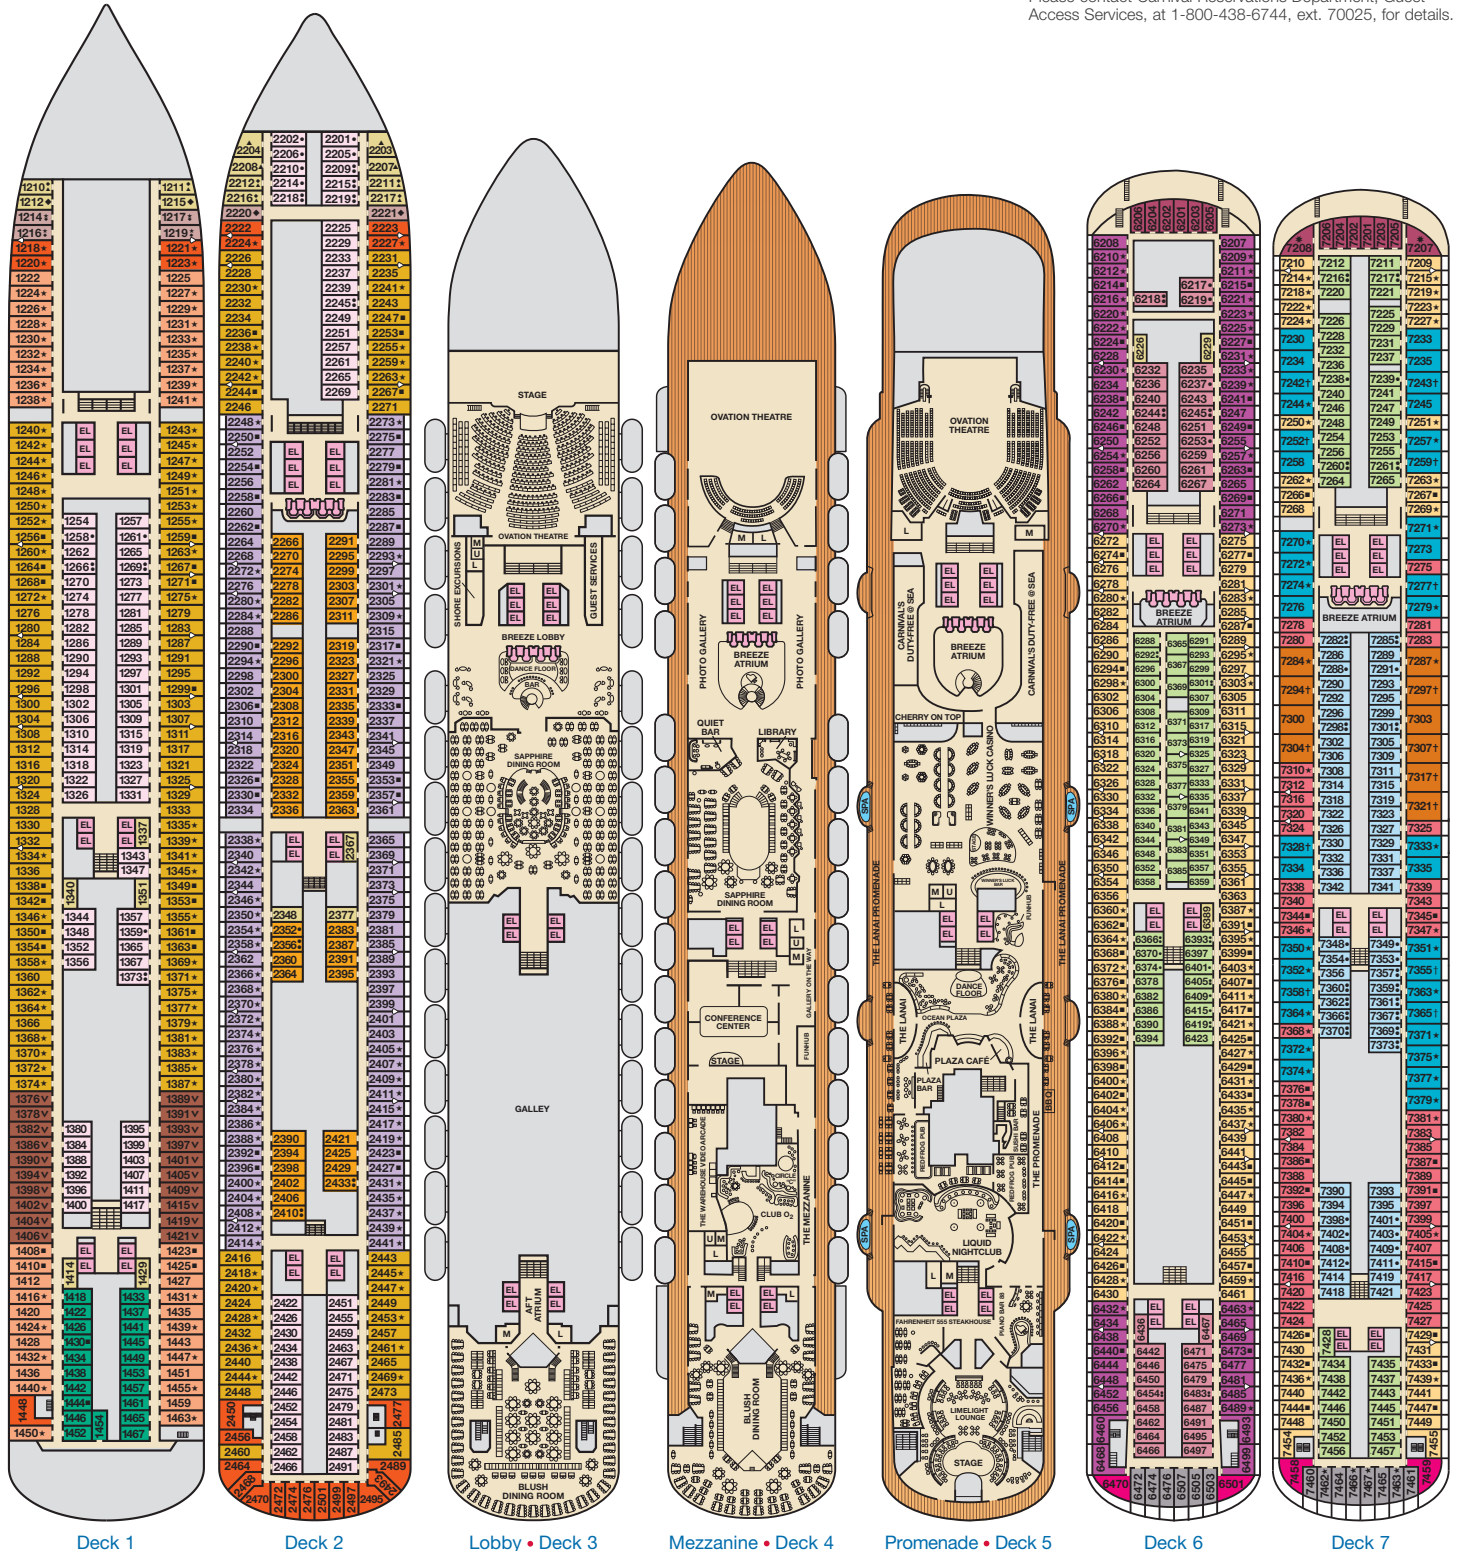

ACCOMMODATIONS SYMBOL LEGEND

- ▲ Twin Bed and Single Sofa Bed
- ★ 2 Twin Beds (convert to King) and Single
- 2 Twin Beds (convert to King) and 1 Upper Pullman
- ⋮ 2 Twin Beds (convert to King) and 2 Upper Pullmans
- 2 Twin Beds (convert to King), Single Sofa Bed and 1 Upper Pullman

- † 2 Twin Beds (convert to King) and Double Sofa Bed
- ▼ 2 Twin Beds (convert to King), Single Sofa Bed and 2 Upper Pullmans. Beds do not convert to King when both Upper Pullmans in use.
- Stateroom with 2 Porthole Windows
- ◁ Connecting staterooms (ideal for families and groups of friends)

1. ✳ Twin Beds do not convert to a King Bed.
   - U Unisex Wheelchair Accessible Restroom
   - 15 Junior Suites with obstructed views: 9205, 9206.
   - ⊘ Cloud 9 Spa accommodations are non-smoking. Effective December 1, 2011, all accommodations will be non-smoking.
2. Staterooms are available that are modified for wheelchair users. Please contact Carnival Reservations Department, Guest Access Services, at 1-800-438-6744, ext. 70025, for details.