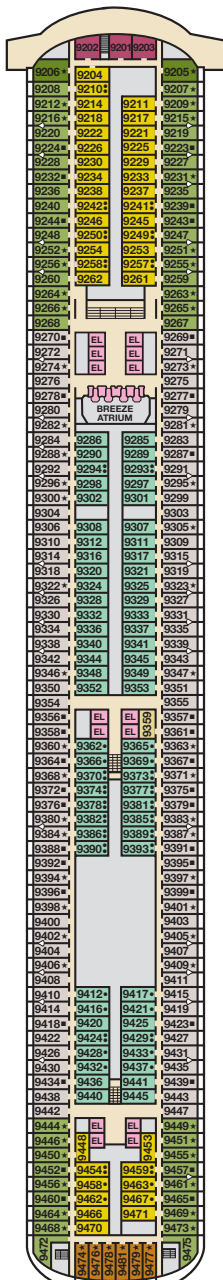

CATEGORIES

- 1A Interior Upper/Lower
- PT Porthole
- 4A 4B 4C 4D 4E 4F 4G 4H Interior
- 4J Interior with Picture Window (obstructed views)
- 6A Ocean View
- 6L 6M 6N Deluxe Ocean View
- 7C Cove Balcony
- 8A 8B 8C 8D 8E 8F 8G Balcony
- 8M 8N Aft-View Extended Balcony
- 9C Premium Vista Balcony
- 9S Junior Suite
- 0S Ocean Suite
- 0S Grand Suite
- 4S Interior 6S Ocean View (obstructed views) 8P 8S Balcony 5S Suite

Gross Tonnage: 130,000 Length: 1,004 Feet Beam: 122 Feet
Cruising Speed: 20 Knots Guest Capacity: 3,690 (Double Occupancy)
Total Staff: 1,386 Registry: Panama

Spa accommodations include private access, special amenities and priority reservations at the Cloud 9 Spa.

Deck 9

CLOUD 9 SPA and ACCOMMODATIONS