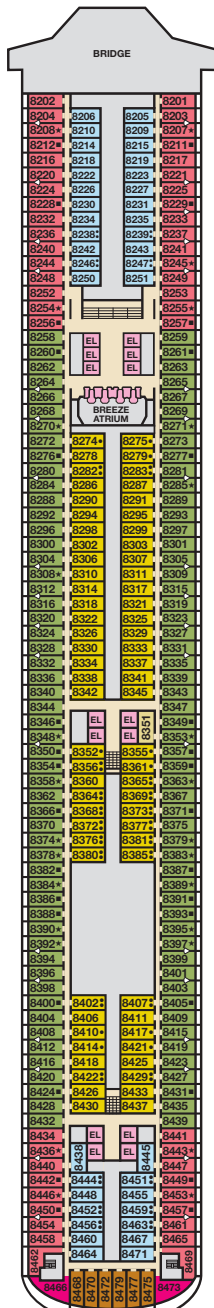

ACCOMMODATIONS SYMBOL LEGEND

- ▲ Twin Bed and Single Sofa Bed
- ★ 2 Twin Beds (convert to King) and Single
- 2 Twin Beds (convert to King) and 1 Upper Pullman
- ⋮ 2 Twin Beds (convert to King) and 2 Upper Pullmans
- 2 Twin Beds (convert to King), Single Sofa Bed and 1 Upper Pullman

- † 2 Twin Beds (convert to King) and Double Sofa Bed
- ▼ 2 Twin Beds (convert to King), Single Sofa Bed and 2 Upper Pullmans. Beds do not convert to King when both Upper Pullmans in use.
- ◆ Stateroom with 2 Porthole Windows
- ◁ Connecting staterooms (ideal for families and groups of friends)

CATEGORIES

- 1A Interior Upper/Lower
- PT Porthole
- 4A 4B 4C 4D 4E 4F 4G 4H Interior
- 4J Interior with Picture Window (obstructed views)
- 6A Ocean View
- 6L 6M 6N Deluxe Ocean View
- 7C Cove Balcony
- 8A 8B 8C 8D 8E 8F 8G Balcony
- 8M 8N Aft-View Extended Balcony
- 9C Premium Vista Balcony
- 9S Junior Suite
- 0S Ocean Suite
- 0S Grand Suite
- 4S Interior 6S Ocean View (obstructed views) 8P 8S Balcony 5S Suite

Gross Tonnage: 130,000 Length: 1,004 Feet Beam: 122 Feet
 Cruising Speed: 20 Knots Guest Capacity: 3,690 (Double Occupancy)
 Total Staff: 1,386 Registry: Panama

Spa accommodations include private access, special amenities and priority reservations at the Cloud 9 Spa.