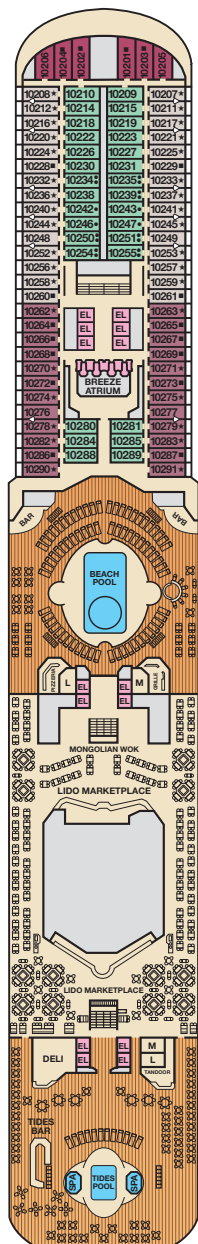

Lido • Deck 10