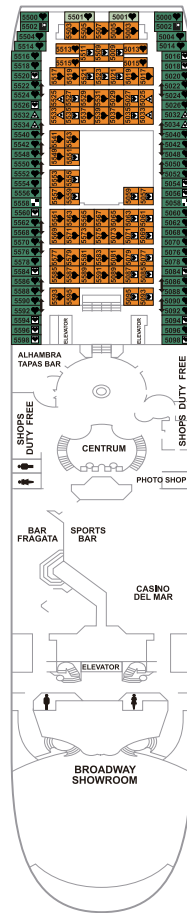

the CRUISE

18th - 25th
September
2017

DECK 7

DECK 8

DECK 9

DECK 10

DECK 11

DECK 12

Double bed 4 people maximum occupancy with a separate room with two beds (not convertible)

Double bed (not convertible), 5 people maximum occupancy with single sofa bed, and a double bed

Double bed (convertible into two)

Double bed (convertible into two), 3 people maximum occupancy with bunk bed

Connecting cabins

Handicapped

the
CRUISE
 18th - 25th
 September
 2017

DECK 2

DECK 3

DECK 4

DECK 5

DECK 6

RS

GS

JS*

B

D

PH3

PH2