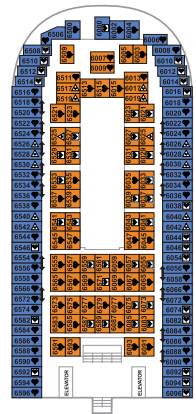

Double bed (convertible into two), 3 people maximum occupancy with bunk bed

Connecting cabins

Handicapped

the
CRUISE
 18th - 25th
 September
 2017

DECK 2

DECK 3

DECK 4

DECK 5

DECK 6

RS

GS

JS*

B

D

PH3

PH2