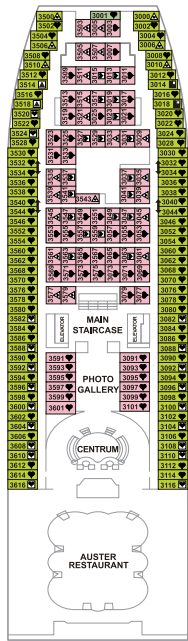

the CRUISE

18th - 25th
September
2017

DECK 7

DECK 8

DECK 9

DECK 10

DECK 11

DECK 12

Double bed (convertible into two), 3 people maximum occupancy with bunk bed

Connecting cabins

Handicapped

the
CRUISE
 18th - 25th
 September
 2017

DECK 2

DECK 3

DECK 4

DECK 5

DECK 6

RS

GS

JS*

B

D

PH3

PH2