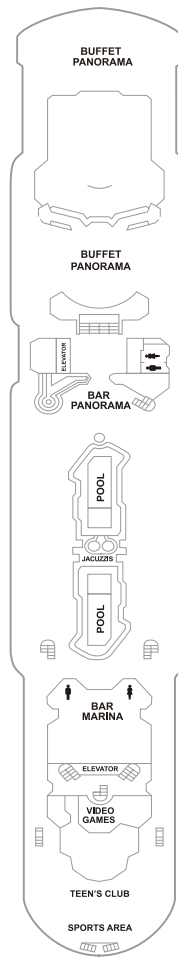

the CRUISE

18th - 25th
September
2017

DECK 7

DECK 8

DECK 9

DECK 10

DECK 11

DECK 12

Double bed 4 people maximum occupancy with a separate room with two beds (not convertible)

Double bed (not convertible), 5 people maximum occupancy with single sofa bed, and a double bed

Double bed (convertible into two)

Two lower beds (not convertible) 4 people maximum occupancy with two bunk beds

Two lower beds (not convertible) 4 people maximum occupancy with a lower and a bunk bed

Double bed (convertible into two), 4 people maximum occupancy with two bunk beds