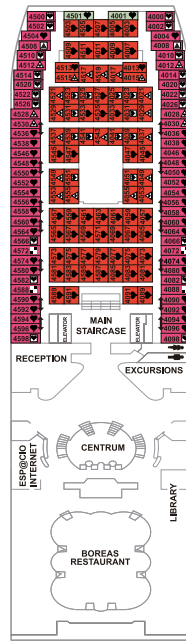

the CRUISE

18th - 25th
September
2017

DECK 7

DECK 8

DECK 9

DECK 10

DECK 11

DECK 12

Double bed (convertible into two), 3 people maximum occupancy with bunk bed

Connecting cabins

Handicapped

the
CRUISE
 18th - 25th
 September
 2017

DECK 2

DECK 3

DECK 4

DECK 5

DECK 6

RS

GS

JS*

B

D

PH3

PH2