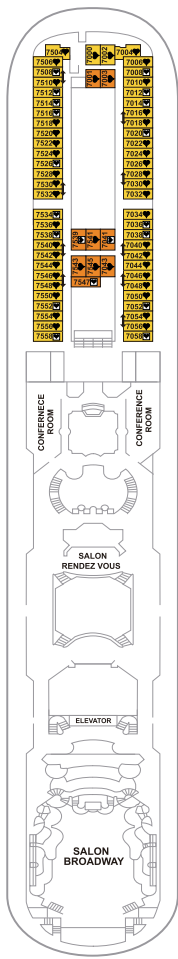

the CRUISE

18th - 25th
September
2017

DECK 7

DECK 8

DECK 9

DECK 10

DECK 11

DECK 12

Double bed 4 people maximum occupancy with a separate room with two beds (not convertible)

Double bed (not convertible), 5 people maximum occupancy with single sofa bed, and a double bed

Double bed (convertible into two)

Two lower beds (not convertible) 4 people maximum occupancy with two bunk beds

Two lower beds (not convertible) 4 people maximum occupancy with a lower and a bunk bed

Double bed (convertible into two), 4 people maximum occupancy with two bunk beds

Double bed (convertible into two), 3 people maximum occupancy with bunk bed

Connecting cabins

Handicapped

the
CRUISE
 18th - 25th
 September
 2017

DECK 2

DECK 3

DECK 4

DECK 5