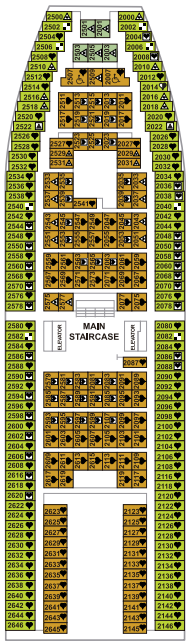

the CRUISE

18th - 25th
September
2017

DECK 7

DECK 8

DECK 9

DECK 10

DECK 11

DECK 12

Double bed (not convertible), 4 people maximum occupancy with a double sofa bed

Three low beds and a bunk bed, Maximum 4 people

Double bed (convertible into two), 3 people maximum occupancy with single sofa

Double bed (convertible into two), 3 people maximum occupancy with bunk bed

Connecting cabins

Handicapped

the
CRUISE
 18th - 25th
 September
 2017

DECK 2

DECK 3

DECK 4

DECK 5

DECK 6

RS

GS

JS*

B

D

PH3

PH2