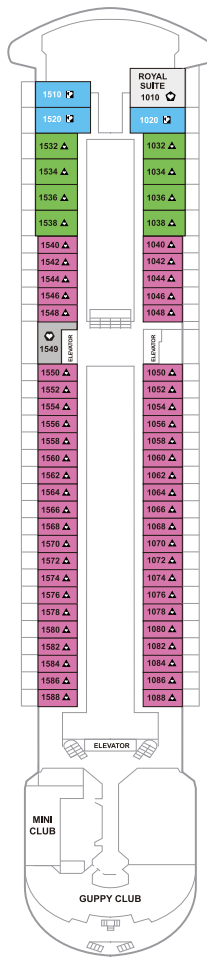

the CRUISE

18th - 25th
September
2017

DECK 7

DECK 8

DECK 9

DECK 10

DECK 11

DECK 12

Double bed 4 people maximum occupancy with a separate room with two beds (not convertible)

Double bed (not convertible), 5 people maximum occupancy with single sofa bed, and a double bed

Double bed (convertible into two)

Two lower beds (not convertible) 4 people maximum occupancy with two bunk beds

Two lower beds (not convertible) 4 people maximum occupancy with a lower and a bunk bed

Double bed (convertible into two), 4 people maximum occupancy with two bunk beds

Double bed (convertible into two), 3 people maximum occupancy with bunk bed

Connecting cabins

Handicapped

the
CRUISE
 18th - 25th
 September
 2017

DECK 2

DECK 3

DECK 4

DECK 5