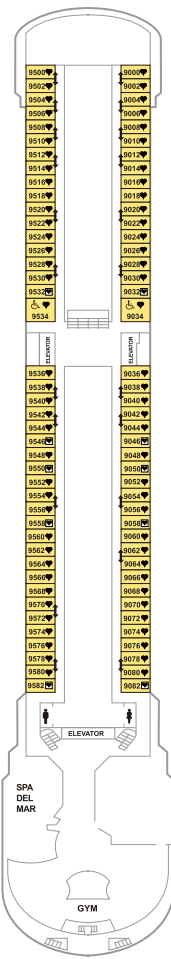

the CRUISE

18th - 25th
September
2017

DECK 7

DECK 8

DECK 9

DECK 10

DECK 11

DECK 12

Double bed 4 people maximum occupancy with a separate room with two beds (not convertible)

Double bed (not convertible), 5 people maximum occupancy with single sofa bed, and a double bed

Double bed (convertible into two)

Two lower beds (not convertible) 4 people maximum occupancy with two bunk beds

Two lower beds (not convertible) 4 people maximum occupancy with a lower and a bunk bed

Double bed (convertible into two), 4 people maximum occupancy with two bunk beds