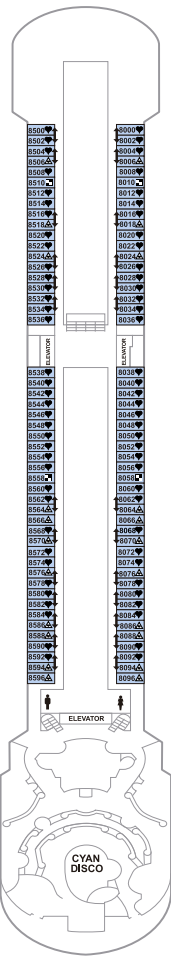

the CRUISE

18th - 25th
September
2017

DECK 7

DECK 8

DECK 9

DECK 10

DECK 11

DECK 12

Double bed 4 people maximum occupancy with a separate room with two beds (not convertible)

Double bed (not convertible), 5 people maximum occupancy with single sofa bed, and a double bed

Double bed (convertible into two)

Two lower beds (not convertible) 4 people maximum occupancy with two bunk beds

Two lower beds (not convertible) 4 people maximum occupancy with a lower and a bunk bed

Double bed (convertible into two), 4 people maximum occupancy with two bunk beds