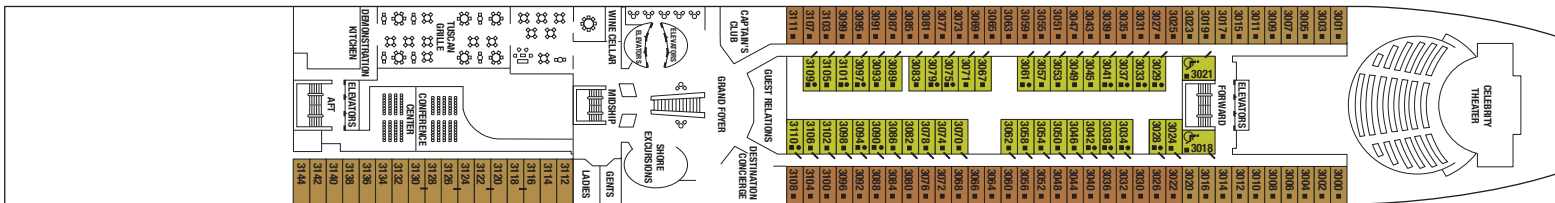

CELEBRITY SUMMIT

STATEROOM SYMBOL KEY

- Connecting Staterooms
- Convertible Sofa
- Two upper berths
- *All Staterooms have twin beds convertible to queen size, except as noted.*
- One upper berth
- Handicap w/ upper berth

STATEROOM CATEGORY KEY

- **PS** Penthouse Suite
- **RS** Royal Suite
- **CS** Celebrity Suite
- **S1 S2** Sky Class
- **A1 A2** Aqua Class
- **C1 C2 C3** Concierge Class
- **FV** Family Verandah
- **2A 2B 2C** Verandah
- **4 5 6 7 8** Ocean View
- **9 10 11 12** Interior