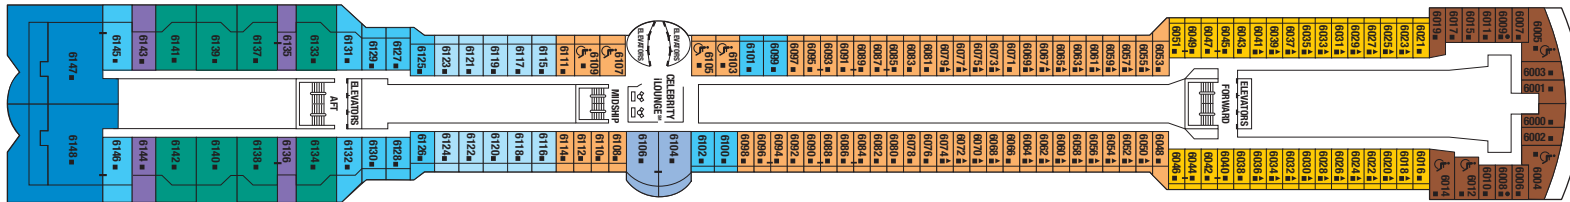

## CELEBRITY SUMMIT

Deck 11

A1 9

Deck 9

CS S1 S2 A2 C1 C3  
FV 2B 4 9

Deck 8

CS S1 S2 C1 C2 C3  
FV 2B 4 9

Deck 7

### STATEROOM SYMBOL KEY

- Connecting Staterooms
- Convertable Sofa
- Two upper berths
- All Staterooms have twin beds convertible to queen size, except as noted.*
- One upper berth
- Handicap w/ upper berth

### STATEROOM CATEGORY KEY

- PS** Penthouse Suite
- RS** Royal Suite
- CS** Celebrity Suite
- S1 S2** Sky Class
- A1 A2** Aqua Class
- C1 C2 C3** Concierge Class
- FV** Family Verandah
- 2A 2B 2C** Verandah
- 4 5 6 7 8** Ocean View
- 9 10 11 12** Interior

### STATEROOM SYMBOL KEY

- Connecting Staterooms
- Convertible Sofa
- Two upper berths
- All Staterooms have twin beds convertible to queen size, except as noted.*
- One upper berth
- Handicap w/ upper berth