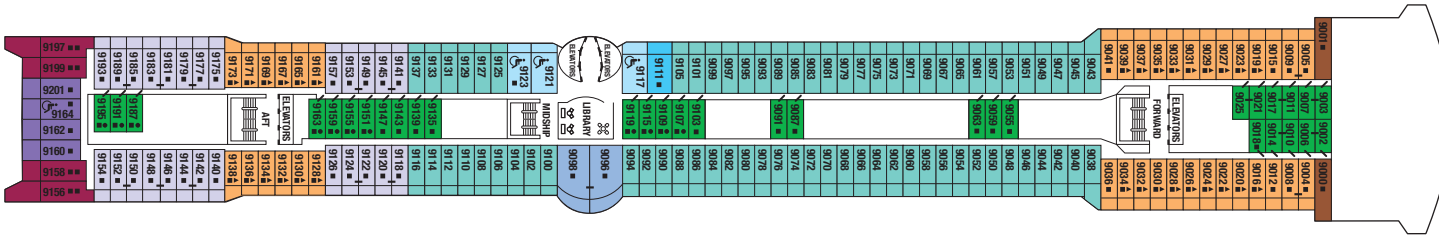

## CELEBRITY SUMMIT

Deck 11

A1 9

Deck 9

CS S1 S2 A2 C1 C3  
FV 2B 4 9

Deck 8

CS S1 S2 C1 C2 C3  
FV 2B 4 9

Deck 7

### STATEROOM SYMBOL KEY

- Connecting Staterooms
- Convertable Sofa
- Two upper berths
- All Staterooms have twin beds convertible to queen size, except as noted.*
- One upper berth
- Handicap w/ upper berth

### STATEROOM CATEGORY KEY

- PS** Penthouse Suite
- RS** Royal Suite
- CS** Celebrity Suite
- S1 S2** Sky Class
- A1 A2** Aqua Class
- C1 C2 C3** Concierge Class
- FV** Family Verandah
- 2A 2B 2C** Verandah
- 4 5 6 7 8** Ocean View
- 9 10 11 12** Interior

### STATEROOM SYMBOL KEY

- Connecting Staterooms
- Convertible Sofa
- Two upper berths
- All Staterooms have twin beds convertible to queen size, except as noted.*
- One upper berth
- Handicap w/ upper berth