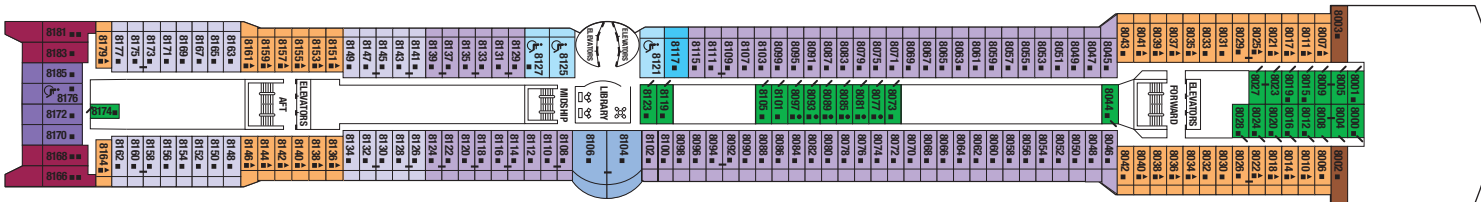

## CELEBRITY SUMMIT

Deck 11

A1 9

Deck 9

CS S1 S2 A2 C1 C3  
FV 2B 4 9

Deck 8

CS S1 S2 C1 C2 C3  
FV 2B 4 9

Deck 7

### STATEROOM SYMBOL KEY

- Connecting Staterooms
- Convertable Sofa
- Two upper berths
- All Staterooms have twin beds convertible to queen size, except as noted.*
- One upper berth
- Handicap w/ upper berth

### STATEROOM CATEGORY KEY

- PS** Penthouse Suite
- RS** Royal Suite
- CS** Celebrity Suite
- S1 S2** Sky Class
- A1 A2** Aqua Class
- C1 C2 C3** Concierge Class
- FV** Family Verandah
- 2A 2B 2C** Verandah
- 4 5 6 7 8** Ocean View
- 9 10 11 12** Interior

### STATEROOM SYMBOL KEY

- Connecting Staterooms
- Convertible Sofa
- Two upper berths
- All Staterooms have twin beds convertible to queen size, except as noted.*
- One upper berth
- Handicap w/ upper berth