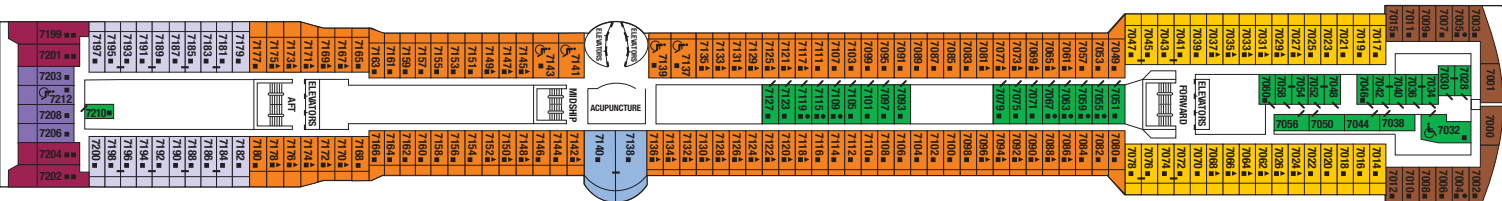

## CELEBRITY SUMMIT

Deck 11

A1 9

Deck 9

CS S1 S2 A2 C1 C3  
FV 2B 4 9

Deck 8

CS S1 S2 C1 C2 C3  
FV 2B 4 9

Deck 7

CS C1 C3 FV  
2A 2C 4 9

### STATEROOM SYMBOL KEY

- Connecting Staterooms
- Convertable Sofa
- Two upper berths
- All Staterooms have twin beds convertible to queen size, except as noted.*
- One upper berth
- Handicap w/ upper berth