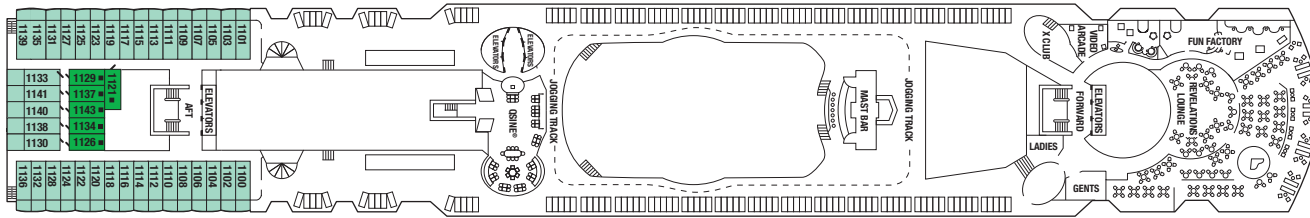

## CELEBRITY SUMMIT

Deck 11

A1 9

Deck 9

CS S1 S2 A2 C1 C3  
FV 2B 4 9

Deck 8

CS S1 S2 C1 C2 C3  
FV 2B 4 9

Deck 7

### STATEROOM SYMBOL KEY

- Connecting Staterooms
- Convertable Sofa
- Two upper berths
- All Staterooms have twin beds convertible to queen size, except as noted.*
- One upper berth
- Handicap w/ upper berth

### STATEROOM CATEGORY KEY

- PS** Penthouse Suite
- RS** Royal Suite
- CS** Celebrity Suite
- S1 S2** Sky Class
- A1 A2** Aqua Class
- C1 C2 C3** Concierge Class
- FV** Family Verandah
- 2A 2B 2C** Verandah
- 4 5 6 7 8** Ocean View
- 9 10 11 12** Interior

### STATEROOM SYMBOL KEY

- Connecting Staterooms
- Convertible Sofa
- Two upper berths
- All Staterooms have twin beds convertible to queen size, except as noted.*
- One upper berth
- Handicap w/ upper berth