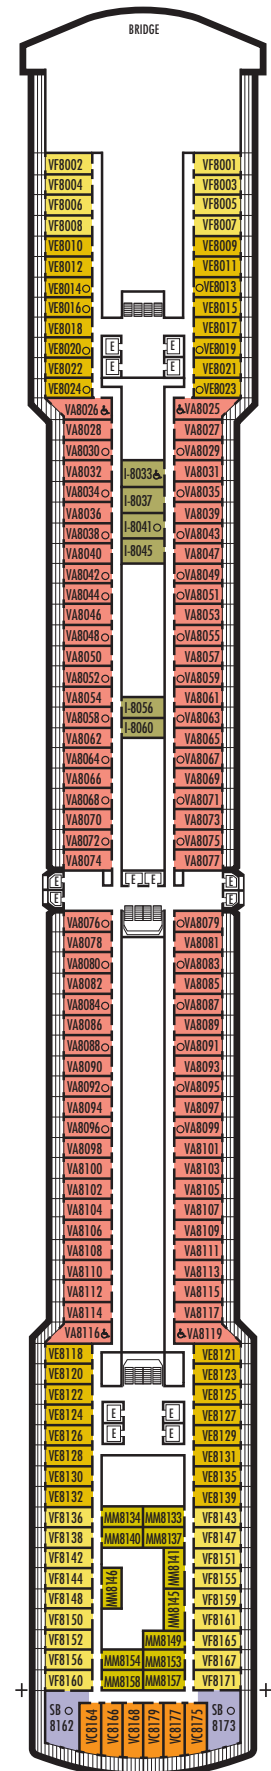

VERANDAH SUITES

SB

Neptune Suites: 2 lower beds convertible to 1 king-size bed, bathroom with dual-sink vanity, full-size whirlpool bath & shower & additional shower stall, large sitting area, dressing room, private verandah, 1 sofa bed for 2 persons, floor-to-ceiling windows. Approximately 506–590 sq. ft. including verandah.

VERANDAH STATEROOMS

VA VC VE VF

Verandah: 2 lower beds convertible to 1 queen-size bed, bathtub & shower, sitting area, private verandah, floor-to-ceiling windows. Approximately 213–379 sq. ft. including verandah.

INTERIOR STATEROOMS

I

Large: 2 lower beds convertible to 1 queen-size bed, shower. Approximately 141–284 sq. ft.

MM

Standard: 2 lower beds convertible to 1 queen-size bed, shower. Approximately 141–284 sq. ft.