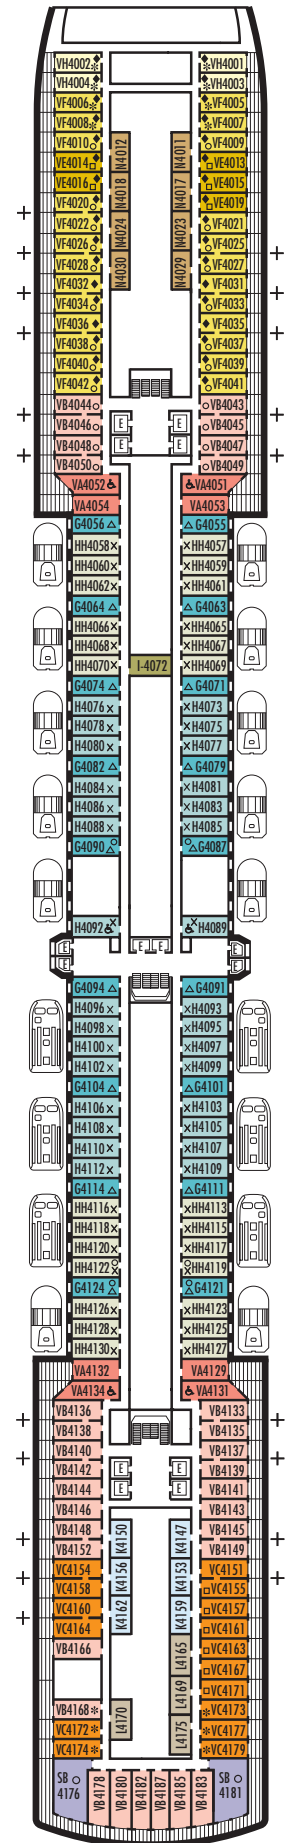

VERANDAH SUITES

SB

Neptune Suites: 2 lower beds convertible to 1 king-size bed, bathroom with dual-sink vanity, full-size whirlpool bath & shower & additional shower stall, large sitting area, dressing room, private verandah, 1 sofa bed for 2 persons, floor-to-ceiling windows. Approximately 506–590 sq. ft. including verandah.

VERANDAH STATEROOMS

VA VB VC VE VF VH

Verandah: 2 lower beds convertible to 1 queen-size bed, bathtub & shower, sitting area, private verandah, floor-to-ceiling windows. Approximately 213–379 sq. ft. including verandah.

OCEAN-VIEW STATEROOMS

G H HH

Large: 2 lower beds convertible to 1 queen-size bed, bathtub & shower. All G-category staterooms have partial sea views. All H- & HH-category staterooms have fully obstructed views. Approximately 169–267 sq. ft.

INTERIOR STATEROOMS

I

Large: 2 lower beds convertible to 1 queen-size bed, shower. Approximately 141–284 sq. ft.

K

Large or Standard: 2 lower beds convertible to 1 queen-size bed, shower. Approximately 141–284 sq. ft.

L N

Standard: 2 lower beds convertible to 1 queen-size bed, shower. Approximately 141–284 sq. ft.

DECK 4—UPPER PROMENADE DECK

Staterooms 4001–4187