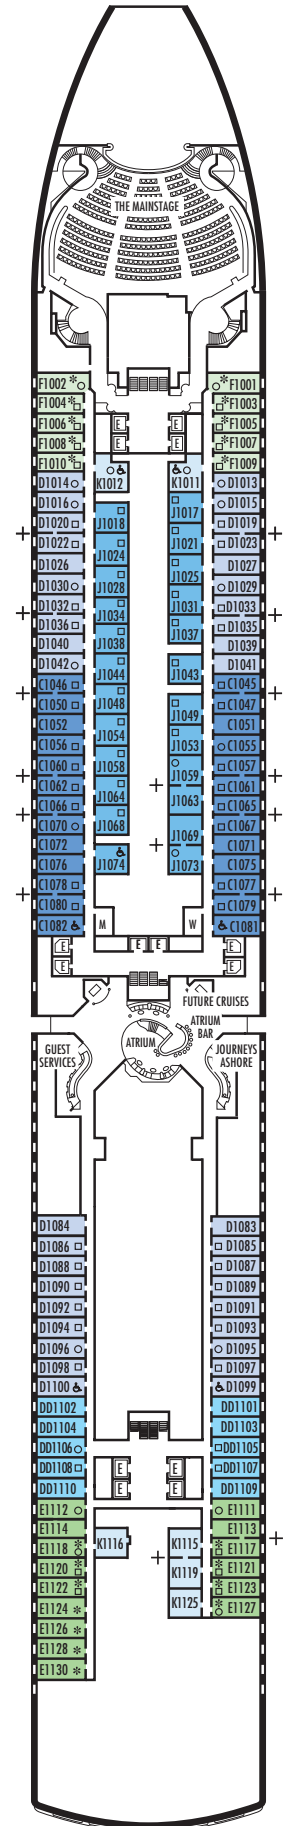

DECK 1—MAIN DECK

Staterooms 1001–1130