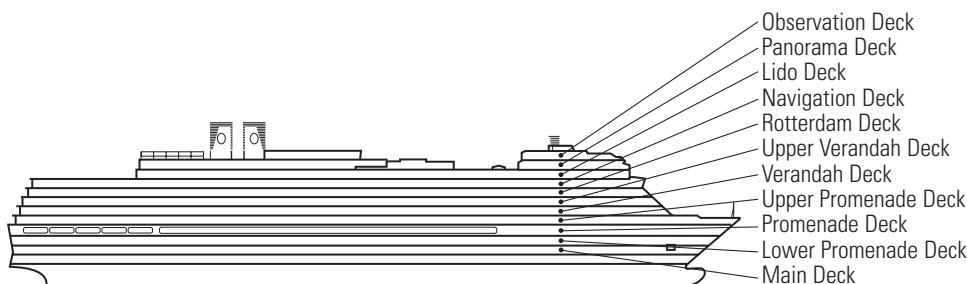

SA SB

Neptune Suites: 2 lower beds convertible to 1 king-size bed, bathroom with dual-sink vanity, full-size whirlpool bath & shower & additional shower stall, large sitting area, dressing room, private verandah, 1 sofa bed for 2 persons, floor-to-ceiling windows.
Approximately 506–590 sq. ft. including verandah.

SY

Signature Suites: 2 lower beds convertible to 1 queen-size bed, bathroom with dual-sink vanity, full-size whirlpool bath & shower & additional shower stall, large sitting area, private verandah, 1 sofa bed for 1 person, floor-to-ceiling windows.
Approximately 273–456 sq. ft. including verandah.

VERANDAH STATEROOMS

VB VD VE

Verandah: 2 lower beds convertible to 1 queen-size bed, bathtub & shower, sitting area, private verandah, floor-to-ceiling windows.
Approximately 213–379 sq. ft. including verandah.

INTERIOR STATEROOMS

I

Large: 2 lower beds convertible to 1 queen-size bed, shower.
Approximately 141–284 sq. ft.

L M

Standard: 2 lower beds convertible to 1 queen-size bed, shower.
Approximately 141–284 sq. ft.