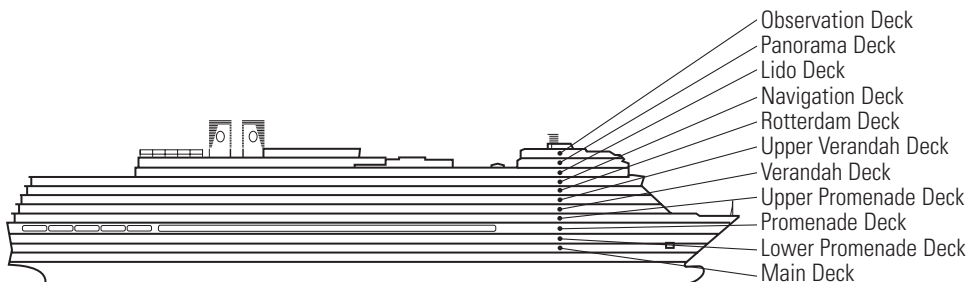

OCEAN-VIEW STATEROOMS

■ C ■ D ■ DD ■ E ■ F

Large: 2 lower beds convertible to 1 queen-size bed, bathtub & shower.
Approximately 169–267 sq. ft.

INTERIOR STATEROOMS

■ J ■ K

Large or Standard: 2 lower beds convertible to 1 queen-size bed, shower.
Approximately 141–284 sq. ft.