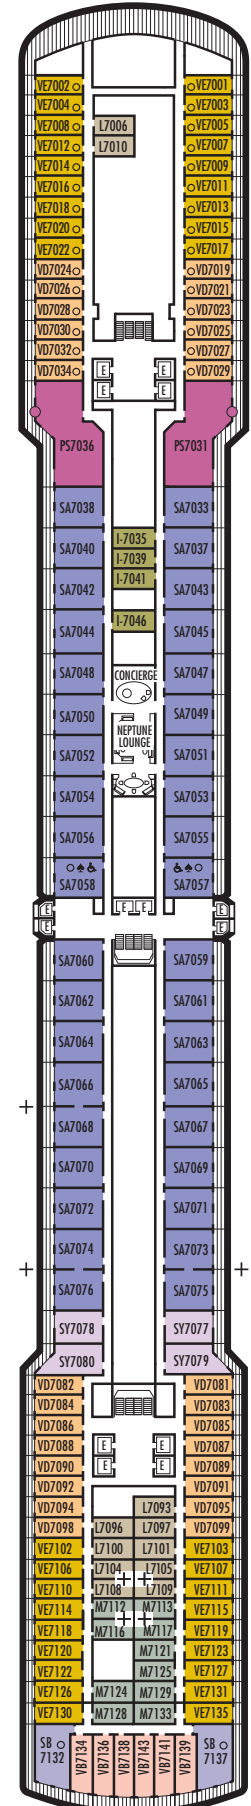

SA SB

Neptune Suites: 2 lower beds convertible to 1 king-size bed, bathroom with dual-sink vanity, full-size whirlpool bath & shower & additional shower stall, large sitting area, dressing room, private verandah, 1 sofa bed for 2 persons, floor-to-ceiling windows.
Approximately 506–590 sq. ft. including verandah.

SY

Signature Suites: 2 lower beds convertible to 1 queen-size bed, bathroom with dual-sink vanity, full-size whirlpool bath & shower & additional shower stall, large sitting area, private verandah, 1 sofa bed for 1 person, floor-to-ceiling windows.
Approximately 273–456 sq. ft. including verandah.

VERANDAH STATEROOMS

VB VD VE

Verandah: 2 lower beds convertible to 1 queen-size bed, bathtub & shower, sitting area, private verandah, floor-to-ceiling windows.
Approximately 213–379 sq. ft. including verandah.

INTERIOR STATEROOMS

I

Large: 2 lower beds convertible to 1 queen-size bed, shower.
Approximately 141–284 sq. ft.

L M

Standard: 2 lower beds convertible to 1 queen-size bed, shower.
Approximately 141–284 sq. ft.