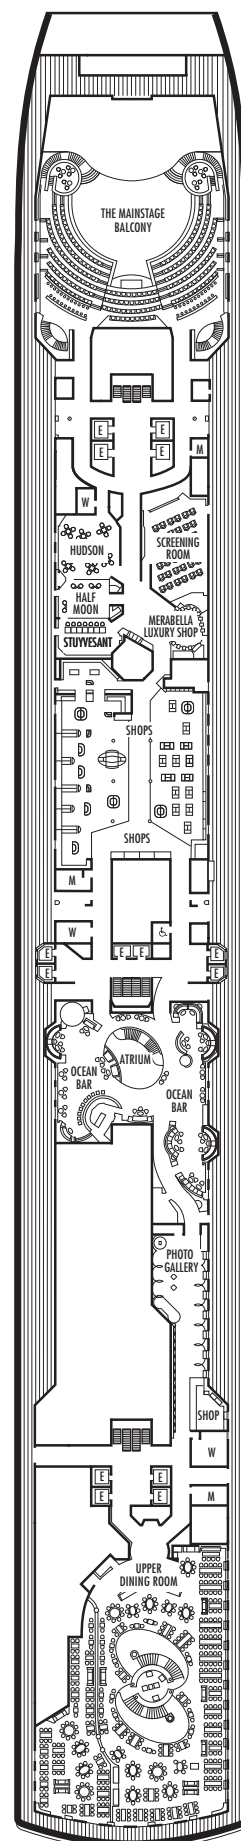

MS EURODAM

DECK PLANS & STATEROOMS

The deck plans are color-coded by category of stateroom, and the category letter precedes the stateroom number in each room. All staterooms are equipped with interactive LED television with On Demand movies, programming and multichannel music; mini-bar; mini-safe; data port; telephone.

Important Note: Not all staterooms within each category have the same furniture configuration and/or facilities. Appropriate symbols within the rooms on the deck plans describe differences from the stateroom descriptions below.

All information is subject to change.

STATEROOM SYMBOL LEGEND

- Triple (2 lower beds, 1 sofa bed)
- Quad (2 lower beds, 1 sofa bed, 1 upper)
- △ Partial sea view
- × Fully obstructed view
- + Connecting rooms
- Shower only
- ♣ Single sink vanity, bathtub only
- ♠ Single sink vanity
- Staterooms have solid steel verandah railings instead of clear-view Plexiglas® railings
- ♿ Suites SA7058 & SA7057 are wheelchair accessible, bathtub and roll-in shower. Suites SY5002 & SY5001 and staterooms VA8119, VA8116, I-8033, VA8026, VA8025, V6052, V6049, VB6002, VB6001, V5140, V5135, V5054, V5051, VA4134, VA4131, H4092, H4089, VA4052, VA4051, D1100, D1099, C1082, C1081, J1074, K1012 & K1011 are wheelchair accessible, roll-in shower only.