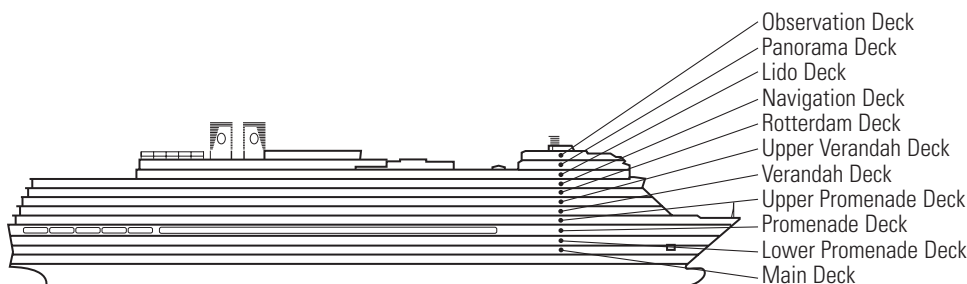

VERANDAH SUITES

■ SB ■ SC

Neptune Suites: 2 lower beds convertible to 1 king-size bed, bathroom with dual-sink vanity, full-size whirlpool bath & shower & additional shower stall, large sitting area, dressing room, private verandah, 1 sofa bed for 2 persons, floor-to-ceiling windows. Approximately 506–590 sq. ft. including verandah.

■ SS ■ SY ■ SZ

Signature Suites: 2 lower beds convertible to 1 queen-size bed, bathroom with dual-sink vanity, full-size whirlpool bath & shower & additional shower stall, large sitting area, private verandah, 1 sofa bed for 1 person, floor-to-ceiling windows. Approximately 273–456 sq. ft. including verandah.

VERANDAH STATEROOMS

■ V ■ VB ■ VC ■ VD

Verandah: 2 lower beds convertible to 1 queen-size bed, bathtub & shower, sitting area, private verandah, floor-to-ceiling windows. Approximately 213–379 sq. ft. including verandah.

OCEAN-VIEW STATEROOMS

■ F

Large: 2 lower beds convertible to 1 queen-size bed, bathtub & shower. Approximately 169–267 sq. ft.

INTERIOR STATEROOMS

■ I

Large: 2 lower beds convertible to 1 queen-size bed, shower. Approximately 141–284 sq. ft.

■ K

Large or Standard: 2 lower beds convertible to 1 queen-size bed, shower. Approximately 141–284 sq. ft.

■ L

Standard: 2 lower beds convertible to 1 queen-size bed, shower. Approximately 141–284 sq. ft.