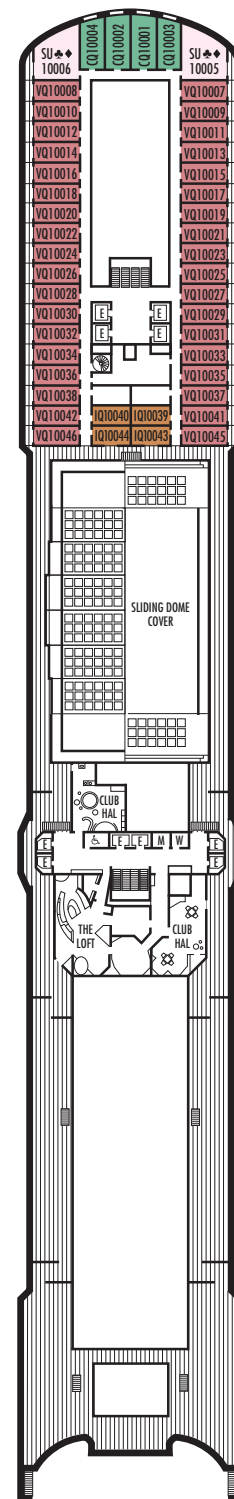

VERANDAH SPA SUITES

SU

Signature Spa Suites: 2 lower beds convertible to 1 queen-size bed, bathroom with dual-sink vanity, full-size whirlpool bath & shower & additional shower stall, large sitting area, private verandah, 1 sofa bed for 1 person, floor-to-ceiling windows. Approximately 273–456 sq. ft. including verandah.

VERANDAH SPA STATEROOMS

VQ

Verandah Spa: 2 lower beds convertible to 1 queen-size bed, bathtub & shower, sitting area, private verandah, floor-to-ceiling windows. Approximately 213–379 sq. ft. including verandah.

OCEAN-VIEW SPA STATEROOMS

CQ

Large Ocean-view Spa: 2 lower beds convertible to 1 queen-size bed, bathtub & shower. Approximately 169–267 sq. ft.

INTERIOR SPA STATEROOMS

IQ

Large Interior Spa: 2 lower beds convertible to 1 queen-size bed, shower. Staterooms IQ10043 and IQ10044 have fully obstructed views. Approximately 141–284 sq. ft.