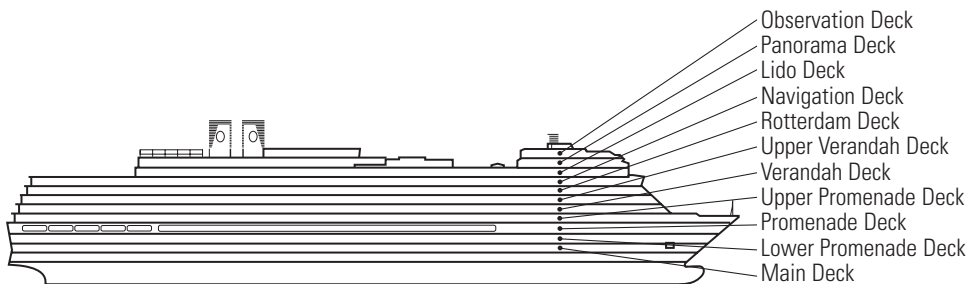

VERANDAH SUITES

SB

Neptune Suites: 2 lower beds convertible to 1 king-size bed, bathroom with dual-sink vanity, full-size whirlpool bath & shower & additional shower stall, large sitting area, dressing room, private verandah, 1 sofa bed for 2 persons, floor-to-ceiling windows. Approximately 506–590 sq. ft. including verandah.

VERANDAH STATEROOMS

VA VB VC VE VF VH

Verandah: 2 lower beds convertible to 1 queen-size bed, bathtub & shower, sitting area, private verandah, floor-to-ceiling windows. Approximately 213–379 sq. ft. including verandah.

OCEAN-VIEW STATEROOMS

G H HH

Large: 2 lower beds convertible to 1 queen-size bed, bathtub & shower. All G-category staterooms have partial sea views. All H- & HH-category staterooms have fully obstructed views. Approximately 169–267 sq. ft.

INTERIOR STATEROOMS

I

Large: 2 lower beds convertible to 1 queen-size bed, shower. Approximately 141–284 sq. ft.

K

Large or Standard: 2 lower beds convertible to 1 queen-size bed, shower. Approximately 141–284 sq. ft.

L N

Standard: 2 lower beds convertible to 1 queen-size bed, shower. Approximately 141–284 sq. ft.

DECK 4—UPPER PROMENADE DECK

Staterooms 4001–4187