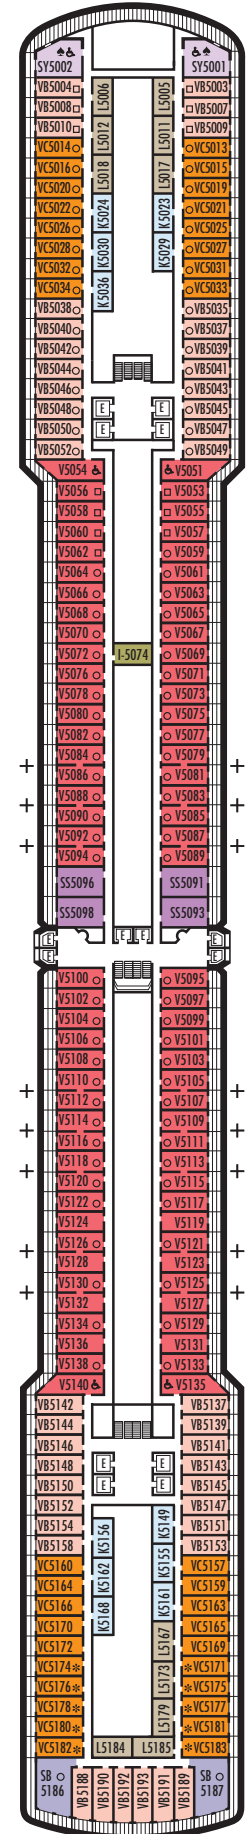

VERANDAH SUITES

SB

Neptune Suites: 2 lower beds convertible to 1 king-size bed, bathroom with dual-sink vanity, full-size whirlpool bath & shower & additional shower stall, large sitting area, dressing room, private verandah, 1 sofa bed for 2 persons, floor-to-ceiling windows. Approximately 506–590 sq. ft. including verandah.

SS SY

Signature Suites: 2 lower beds convertible to 1 queen-size bed, bathroom with dual-sink vanity, full-size whirlpool bath & shower & additional shower stall, large sitting area, private verandah, 1 sofa bed for 1 person, floor-to-ceiling windows. Approximately 273–456 sq. ft. including verandah.

VERANDAH STATEROOMS

V VB VC

Verandah: 2 lower beds convertible to 1 queen-size bed, bathtub & shower, sitting area, private verandah, floor-to-ceiling windows. Approximately 213–379 sq. ft. including verandah.

INTERIOR STATEROOMS

I

Large: 2 lower beds convertible to 1 queen-size bed, shower. Approximately 141–284 sq. ft.

K

Large or Standard: 2 lower beds convertible to 1 queen-size bed, shower. Approximately 141–284 sq. ft.

L

Standard: 2 lower beds convertible to 1 queen-size bed, shower. Approximately 141–284 sq. ft.