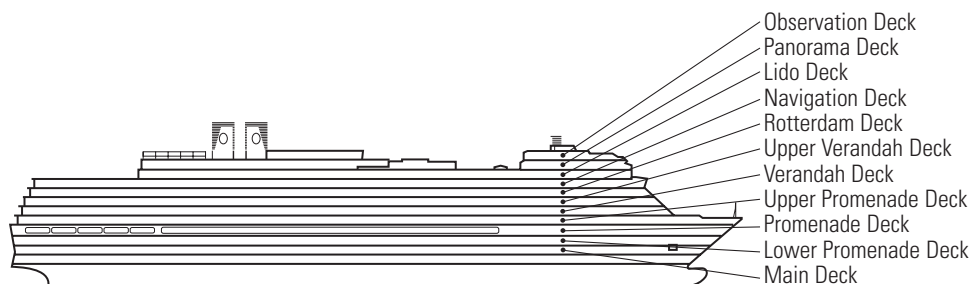

MS EURODAM

DECK PLANS & STATEROOMS

The deck plans are color-coded by category of stateroom, and the category letter precedes the stateroom number in each room. All staterooms are equipped with interactive LED television with On Demand movies, programming and multichannel music; mini-bar; mini-safe; data port; telephone.

Important Note: Not all staterooms within each category have the same furniture configuration and/or facilities. Appropriate symbols within the rooms on the deck plans describe differences from the stateroom descriptions below.

All information is subject to change.

STATEROOM SYMBOL LEGEND

- Triple (2 lower beds, 1 sofa bed)
- Quad (2 lower beds, 1 sofa bed, 1 upper)
- △ Partial sea view
- × Fully obstructed view
- + Connecting rooms
- Shower only
- ♣ Single sink vanity, bathtub only
- ♠ Single sink vanity
- Staterooms have solid steel verandah railings instead of clear-view Plexiglas® railings
- ♿ Suites SA7058 & SA7057 are wheelchair accessible, bathtub and roll-in shower. Suites SY5002 & SY5001 and staterooms VA8119, VA8116, I-8033, VA8026, VA8025, V6052, V6049, VB6002, VB6001, V5140, V5135, V5054, V5051, VA4134, VA4131, H4092, H4089, VA4052, VA4051, D1100, D1099, C1082, C1081, J1074, K1012 & K1011 are wheelchair accessible, roll-in shower only.