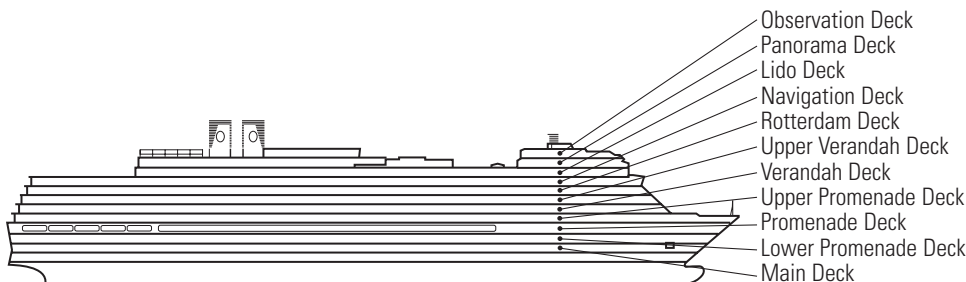

L

Standard: 2 lower beds convertible to 1 queen-size bed, shower. Approximately 141–284 sq. ft.

MS EURODAM

DECK PLANS & STATEROOMS

The deck plans are color-coded by category of stateroom, and the category letter precedes the stateroom number in each room. All staterooms are equipped with interactive LED television with On Demand movies, programming and multichannel music; mini-bar; mini-safe; data port; telephone.