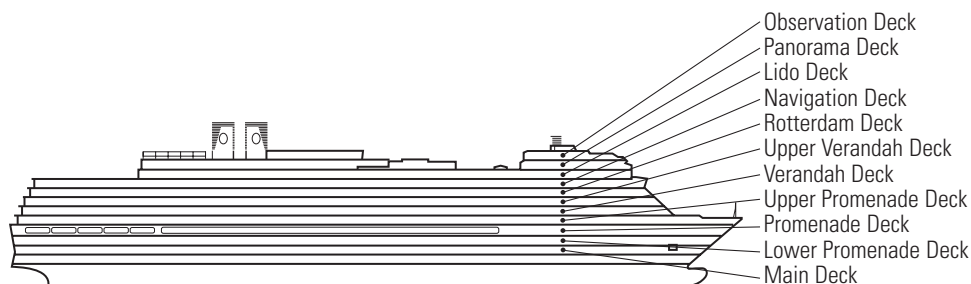

OCEAN-VIEW SPA STATEROOMS

CQ

Large Ocean-view Spa: 2 lower beds convertible to 1 queen-size bed, bathtub & shower. Approximately 169–267 sq. ft.

INTERIOR SPA STATEROOMS

IQ

Large Interior Spa: 2 lower beds convertible to 1 queen-size bed, shower. Staterooms IQ10043 and IQ10044 have fully obstructed views. Approximately 141–284 sq. ft.