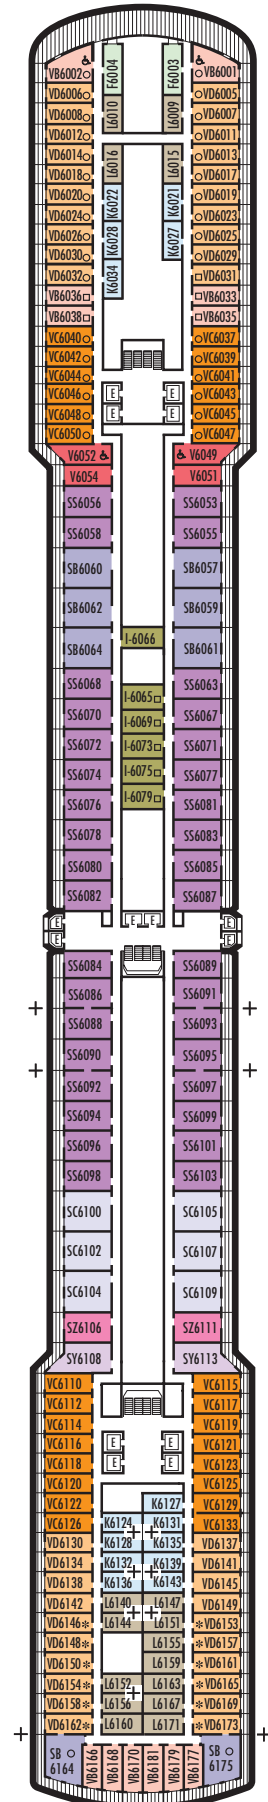

All information is subject to change.

STATEROOM SYMBOL LEGEND

- Triple (2 lower beds, 1 sofa bed)
- Quad (2 lower beds, 1 sofa bed, 1 upper)
- △ Partial sea view
- × Fully obstructed view
- + Connecting rooms
- * Shower only
- ♣ Single sink vanity, bathtub only
- ♠ Single sink vanity
- ◆ Staterooms have solid steel verandah railings instead of clear-view Plexiglas® railings
- ♿ Suites SA7058 & SA7057 are wheelchair accessible, bathtub and roll-in shower. Suites SY5002 & SY5001 and staterooms VA8119, VA8116, I-8033, VA8026, VA8025, V6052, V6049, VB6002, VB6001, V5140, V5135, V5054, V5051, VA4134, VA4131, H4092, H4089, VA4052, VA4051, D1100, D1099, C1082, C1081, J1074, K1012 & K1011 are wheelchair accessible, roll-in shower only.

OCEAN-VIEW STATEROOMS

■ C ■ D ■ DD ■ E ■ F

Large: 2 lower beds convertible to 1 queen-size bed, bathtub & shower.
Approximately 169–267 sq. ft.

INTERIOR STATEROOMS

■ J ■ K

Large or Standard: 2 lower beds convertible to 1 queen-size bed, shower.
Approximately 141–284 sq. ft.

INTERIOR STATEROOMS

I

Large: 2 lower beds convertible to 1 queen-size bed, shower. Approximately 141–284 sq. ft.

K

Large or Standard: 2 lower beds convertible to 1 queen-size bed, shower. Approximately 141–284 sq. ft.

■ K

Large or Standard: 2 lower beds convertible to 1 queen-size bed, shower. Approximately 141–284 sq. ft.

■ L

Standard: 2 lower beds convertible to 1 queen-size bed, shower. Approximately 141–284 sq. ft.