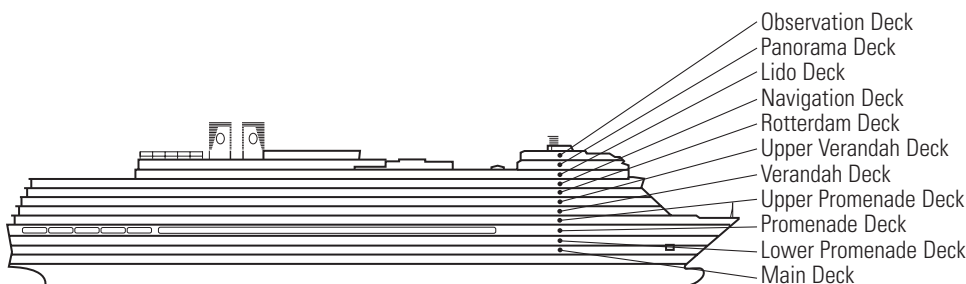

VERANDAH SUITES

SB

Neptune Suites: 2 lower beds convertible to 1 king-size bed, bathroom with dual-sink vanity, full-size whirlpool bath & shower & additional shower stall, large sitting area, dressing room, private verandah, 1 sofa bed for 2 persons, floor-to-ceiling windows. Approximately 506–590 sq. ft. including verandah.

VERANDAH STATEROOMS

VA VC VE VF

Verandah: 2 lower beds convertible to 1 queen-size bed, bathtub & shower, sitting area, private verandah, floor-to-ceiling windows. Approximately 213–379 sq. ft. including verandah.

INTERIOR STATEROOMS

I

Large: 2 lower beds convertible to 1 queen-size bed, shower. Approximately 141–284 sq. ft.

MM

Standard: 2 lower beds convertible to 1 queen-size bed, shower. Approximately 141–284 sq. ft.