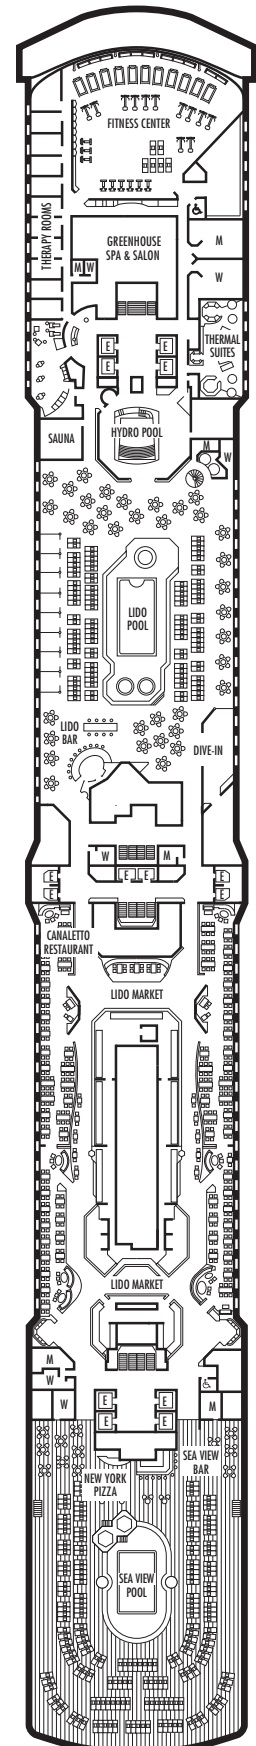

MS EURODAM

DECK PLANS & STATEROOMS

The deck plans are color-coded by category of stateroom, and the category letter precedes the stateroom number in each room. All staterooms are equipped with interactive LED television with On Demand movies, programming and multichannel music; mini-bar; mini-safe; data port; telephone.

Important Note: Not all staterooms within each category have the same furniture configuration and/or facilities. Appropriate symbols within the rooms on the deck plans describe differences from the stateroom descriptions below.

All information is subject to change.

STATEROOM SYMBOL LEGEND

- Triple (2 lower beds, 1 sofa bed)
- Quad (2 lower beds, 1 sofa bed, 1 upper)
- △ Partial sea view
- × Fully obstructed view
- + Connecting rooms
- Shower only
- ♣ Single sink vanity, bathtub only
- ♠ Single sink vanity
- Staterooms have solid steel verandah railings instead of clear-view Plexiglas® railings
- ♿ Suites SA7058 & SA7057 are wheelchair accessible, bathtub and roll-in shower. Suites SY5002 & SY5001 and staterooms VA8119, VA8116, I-8033, VA8026, VA8025, V6052, V6049, VB6002, VB6001, V5140, V5135, V5054, V5051, VA4134, VA4131, H4092, H4089, VA4052, VA4051, D1100, D1099, C1082, C1081, J1074, K1012 & K1011 are wheelchair accessible, roll-in shower only.