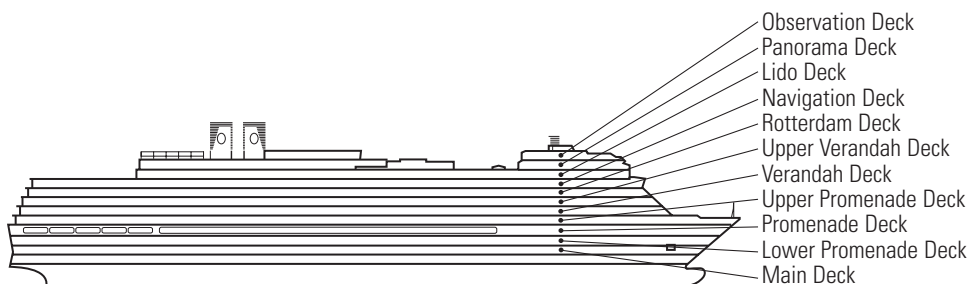

MS EURODAM

DECK PLANS & STATEROOMS

The deck plans are color-coded by category of stateroom, and the category letter precedes the stateroom number in each room. All staterooms are equipped with interactive LED television with On Demand movies, programming and multichannel music; mini-bar; mini-safe; data port; telephone.

Important Note: Not all staterooms within each category have the same furniture configuration and/or facilities. Appropriate symbols within the rooms on the deck plans describe differences from the stateroom descriptions below.

All information is subject to change.

STATEROOM SYMBOL LEGEND

- Triple (2 lower beds, 1 sofa bed)
- Quad (2 lower beds, 1 sofa bed, 1 upper)
- △ Partial sea view
- × Fully obstructed view
- + Connecting rooms
- Shower only
- ♣ Single sink vanity, bathtub only
- ♠ Single sink vanity
- Staterooms have solid steel verandah railings instead of clear-view Plexiglas® railings
- ♿ Suites SA7058 & SA7057 are wheelchair accessible, bathtub and roll-in shower. Suites SY5002 & SY5001 and staterooms VA8119, VA8116, I-8033, VA8026, VA8025, V6052, V6049, VB6002, VB6001, V5140, V5135, V5054, V5051, VA4134, VA4131, H4092, H4089, VA4052, VA4051, D1100, D1099, C1082, C1081, J1074, K1012 & K1011 are wheelchair accessible, roll-in shower only.