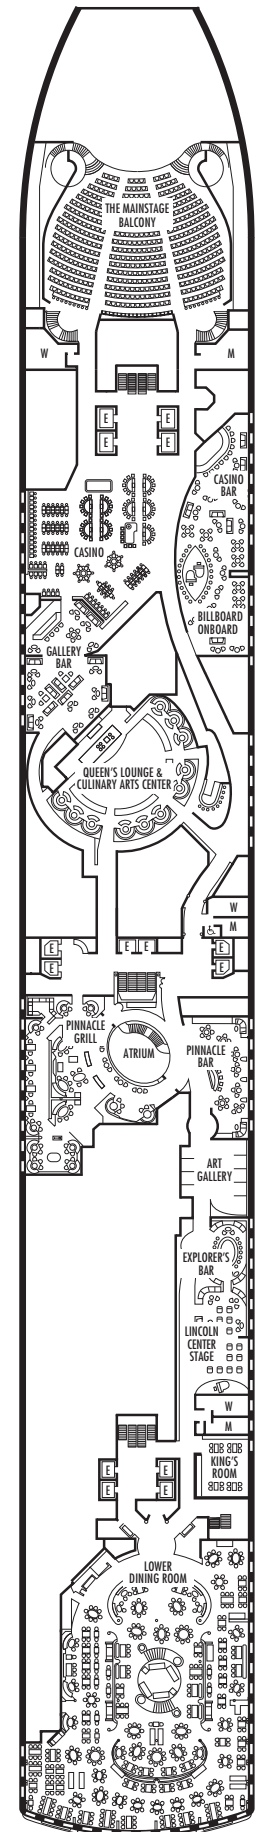

All information is subject to change.

STATEROOM SYMBOL LEGEND

- Triple (2 lower beds, 1 sofa bed)
- Quad (2 lower beds, 1 sofa bed, 1 upper)
- △ Partial sea view
- × Fully obstructed view
- + Connecting rooms
- * Shower only
- ♣ Single sink vanity, bathtub only
- ♠ Single sink vanity
- ◆ Staterooms have solid steel verandah railings instead of clear-view Plexiglas® railings
- ♿ Suites SA7058 & SA7057 are wheelchair accessible, bathtub and roll-in shower. Suites SY5002 & SY5001 and staterooms VA8119, VA8116, I-8033, VA8026, VA8025, V6052, V6049, VB6002, VB6001, V5140, V5135, V5054, V5051, VA4134, VA4131, H4092, H4089, VA4052, VA4051, D1100, D1099, C1082, C1081, J1074, K1012 & K1011 are wheelchair accessible, roll-in shower only.

OCEAN-VIEW STATEROOMS

■ C ■ D ■ DD ■ E ■ F

Large: 2 lower beds convertible to 1 queen-size bed, bathtub & shower.
Approximately 169–267 sq. ft.

INTERIOR STATEROOMS

■ J ■ K

Large or Standard: 2 lower beds convertible to 1 queen-size bed, shower.
Approximately 141–284 sq. ft.