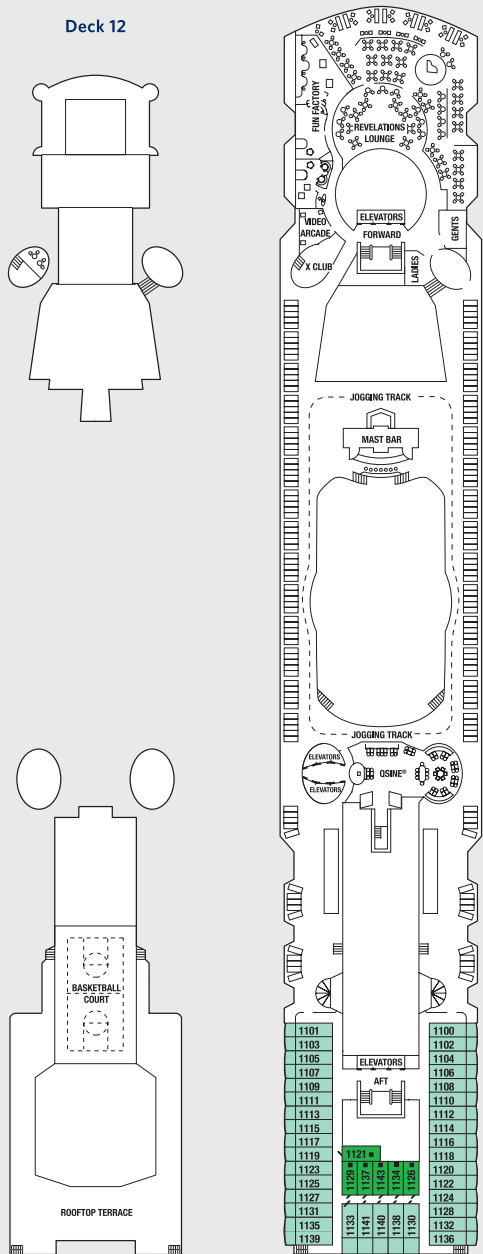

Deck plans are not drawn to scale. Deck numbers reflect upper guest levels.
 For an interactive deck plan experience, 360° virtual tours of stateroom categories, and the most up-to-date deck plans, visit celebritycruises.com.

Deck 9

CS	S1	S2	A2	C1	C3
FV	2B	4	9		

Deck 10

Deck 11

A1	9
----	---

Deck 12

- | | | | | |
|---------------------------|------------------------------------|---------------------------------|-------------------------------|--|
| PS Penthouse Suite | C1 Concierge Class 1 | 4 Ocean View Stateroom 4 | 11 Inside Stateroom 11 | ■ Convertible Sofa Bed |
| RS Royal Suite | C2 Concierge Class 2 | 5 Ocean View Stateroom 5 | 12 Inside Stateroom 12 | ▲ One Upper Berth |
| CS Celebrity Suite | C3 Concierge Class 3 | 6 Ocean View Stateroom 6 | | Connecting Staterooms |
| S1 Sky Suite 1 | FV Family Veranda Stateroom | 7 Ocean View Stateroom 7 | | ↘ Inside Stateroom Door Location |
| S2 Sky Suite 2 | 2A Veranda Stateroom 2A | 8 Ocean View Stateroom 8 | | ♿ Wheelchair Accessible Stateroom |
| A1 AquaClass® 1 | 2B Veranda Stateroom 2B | 9 Inside Stateroom 9 | | ♿ Featuring Roll-In Shower |
| A2 AquaClass 2 | 2C Veranda Stateroom 2C | 10 Inside Stateroom 10 | | |

CELEBRITY SUMMIT® DECK PLANS

CELEBRITY SUMMIT DECK PLANS

OUR FLEET

Staterooms 6016, 6018, 6020, 6021, 6023, 6025, 7014, 7016, 7017, 7018, 7019, 7021, 8006, 8007, 8047, 8048, 8049, and 8050 have partially obstructed views. Staterooms 6102, 6108, 7136, 7142, 8102, and 8108 have smaller verandas that are semi-private. Suites 6145 and 6146 feature standard glass doors to veranda. Staterooms 8121, 8125, and 8127 have roll-in showers, no bathtubs. Medical Facility is located midship on Deck 1 (not shown).