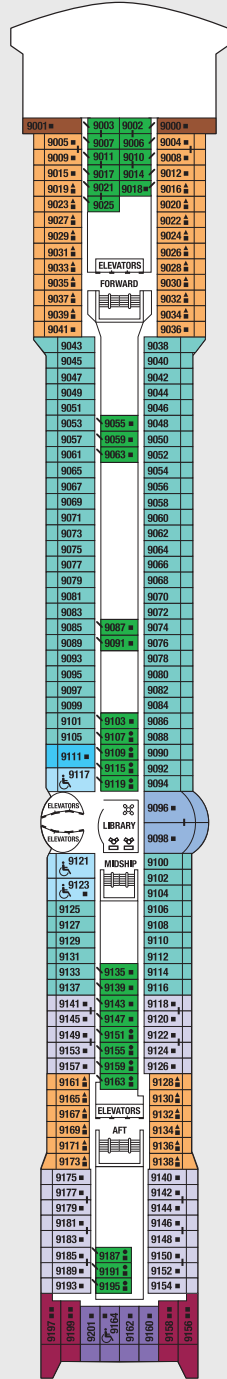

Staterooms 9004, 9005, 9040, 9042, 9045, and 9047 have partially obstructed views.
 Staterooms 9094 and 9100 have smaller verandas that are semi-private.
 Staterooms 9117, 9121, and 9123 have roll-in showers, no bathtubs.

Deck plans are not drawn to scale. Deck numbers reflect upper guest levels.
 For an interactive deck plan experience, 360° virtual tours of stateroom categories, and the most up-to-date deck plans, visit celebritycruises.com.

Deck 9

CS	S1	S2	A2	C1	C3
FV	2B	4	9		

Deck 10

Deck 11

A1	9
----	---

Deck 12

- | | | | | |
|---------------------------|------------------------------------|---------------------------------|-------------------------------|--|
| PS Penthouse Suite | C1 Concierge Class 1 | 4 Ocean View Stateroom 4 | 11 Inside Stateroom 11 | ■ Convertible Sofa Bed |
| RS Royal Suite | C2 Concierge Class 2 | 5 Ocean View Stateroom 5 | 12 Inside Stateroom 12 | ▲ One Upper Berth |
| CS Celebrity Suite | C3 Concierge Class 3 | 6 Ocean View Stateroom 6 | | Connecting Staterooms |
| S1 Sky Suite 1 | FV Family Veranda Stateroom | 7 Ocean View Stateroom 7 | | ↘ Inside Stateroom Door Location |
| S2 Sky Suite 2 | 2A Veranda Stateroom 2A | 8 Ocean View Stateroom 8 | | ♿ Wheelchair Accessible Stateroom |
| A1 AquaClass® 1 | 2B Veranda Stateroom 2B | 9 Inside Stateroom 9 | | ♿ Featuring Roll-In Shower |
| A2 AquaClass 2 | 2C Veranda Stateroom 2C | 10 Inside Stateroom 10 | | |

CELEBRITY SUMMIT® DECK PLANS

CELEBRITY SUMMIT DECK PLANS

OUR FLEET

Staterooms 6016, 6018, 6020, 6021, 6023, 6025, 7014, 7016, 7017, 7018, 7019, 7021, 8006, 8007, 8047, 8048, 8049, and 8050 have partially obstructed views. Staterooms 6102, 6108, 7136, 7142, 8102, and 8108 have smaller verandas that are semi-private. Suites 6145 and 6146 feature standard glass doors to veranda. Staterooms 8121, 8125, and 8127 have roll-in showers, no bathtubs. Medical Facility is located midship on Deck 1 (not shown).