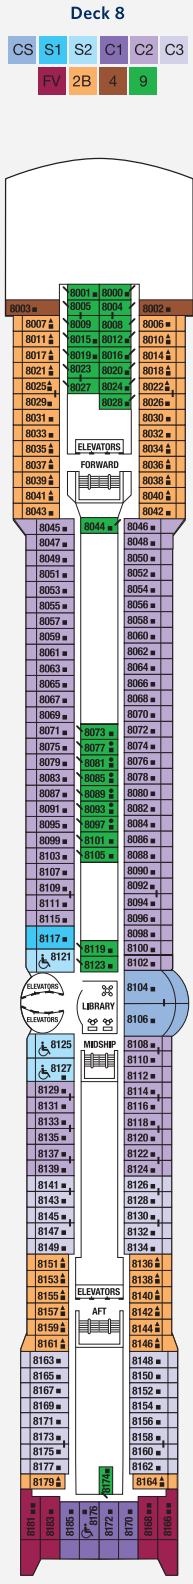

Staterooms 9004, 9005, 9040, 9042, 9045, and 9047 have partially obstructed views.
 Staterooms 9094 and 9100 have smaller verandas that are semi-private.
 Staterooms 9117, 9121, and 9123 have roll-in showers, no bathtubs.

Deck plans are not drawn to scale. Deck numbers reflect upper guest levels.
 For an interactive deck plan experience, 360° virtual tours of stateroom categories, and the most up-to-date deck plans, visit celebritycruises.com.

Deck 9

CS	S1	S2	A2	C1	C3
FV	2B	4	9		

Deck 10

Deck 11

A1	9
----	---

Deck 12

- | | | | | |
|---------------------------|------------------------------------|---------------------------------|-------------------------------|--|
| PS Penthouse Suite | C1 Concierge Class 1 | 4 Ocean View Stateroom 4 | 11 Inside Stateroom 11 | ■ Convertible Sofa Bed |
| RS Royal Suite | C2 Concierge Class 2 | 5 Ocean View Stateroom 5 | 12 Inside Stateroom 12 | ▲ One Upper Berth |
| CS Celebrity Suite | C3 Concierge Class 3 | 6 Ocean View Stateroom 6 | | Connecting Staterooms |
| S1 Sky Suite 1 | FV Family Veranda Stateroom | 7 Ocean View Stateroom 7 | | ↘ Inside Stateroom Door Location |
| S2 Sky Suite 2 | 2A Veranda Stateroom 2A | 8 Ocean View Stateroom 8 | | ♿ Wheelchair Accessible Stateroom |
| A1 AquaClass® 1 | 2B Veranda Stateroom 2B | 9 Inside Stateroom 9 | | ♿ Featuring Roll-In Shower |
| A2 AquaClass 2 | 2C Veranda Stateroom 2C | 10 Inside Stateroom 10 | | |

CELEBRITY SUMMIT® DECK PLANS

CELEBRITY SUMMIT DECK PLANS

OUR FLEET

Staterooms 6016, 6018, 6020, 6021, 6023, 6025, 7014, 7016, 7017, 7018, 7019, 7021, 8006, 8007, 8047, 8048, 8049, and 8050 have partially obstructed views. Staterooms 6102, 6108, 7136, 7142, 8102, and 8108 have smaller verandas that are semi-private. Suites 6145 and 6146 feature standard glass doors to veranda. Staterooms 8121, 8125, and 8127 have roll-in showers, no bathtubs. Medical Facility is located midship on Deck 1 (not shown).