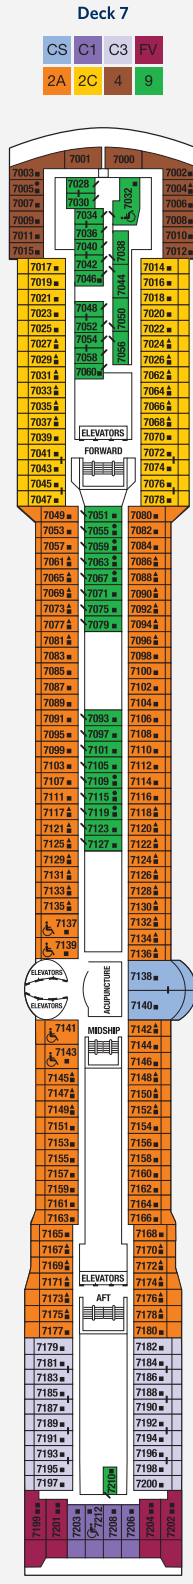

Staterooms 9004, 9005, 9040, 9042, 9045, and 9047 have partially obstructed views.
 Staterooms 9094 and 9100 have smaller verandas that are semi-private.
 Staterooms 9117, 9121, and 9123 have roll-in showers, no bathtubs.

Deck plans are not drawn to scale. Deck numbers reflect upper guest levels.
 For an interactive deck plan experience, 360° virtual tours of stateroom categories, and the most up-to-date deck plans, visit celebritycruises.com.

Deck 9

CS	S1	S2	A2	C1	C3
FV	2B	4	9		

Deck 10

Deck 11

A1	9
----	---

Deck 12

- | | | | | |
|---------------------------|------------------------------------|---------------------------------|-------------------------------|--|
| PS Penthouse Suite | C1 Concierge Class 1 | 4 Ocean View Stateroom 4 | 11 Inside Stateroom 11 | ■ Convertible Sofa Bed |
| RS Royal Suite | C2 Concierge Class 2 | 5 Ocean View Stateroom 5 | 12 Inside Stateroom 12 | ▲ One Upper Berth |
| CS Celebrity Suite | C3 Concierge Class 3 | 6 Ocean View Stateroom 6 | | Connecting Staterooms |
| S1 Sky Suite 1 | FV Family Veranda Stateroom | 7 Ocean View Stateroom 7 | | ↘ Inside Stateroom Door Location |
| S2 Sky Suite 2 | 2A Veranda Stateroom 2A | 8 Ocean View Stateroom 8 | | ♿ Wheelchair Accessible Stateroom |
| A1 AquaClass® 1 | 2B Veranda Stateroom 2B | 9 Inside Stateroom 9 | | ♿ Featuring Roll-In Shower |
| A2 AquaClass 2 | 2C Veranda Stateroom 2C | 10 Inside Stateroom 10 | | |

CELEBRITY SUMMIT® DECK PLANS

CELEBRITY SUMMIT DECK PLANS

OUR FLEET

Staterooms 6016, 6018, 6020, 6021, 6023, 6025, 7014, 7016, 7017, 7018, 7019, 7021, 8006, 8007, 8047, 8048, 8049, and 8050 have partially obstructed views. Staterooms 6102, 6108, 7136, 7142, 8102, and 8108 have smaller verandas that are semi-private. Suites 6145 and 6146 feature standard glass doors to veranda. Staterooms 8121, 8125, and 8127 have roll-in showers, no bathtubs. Medical Facility is located midship on Deck 1 (not shown).