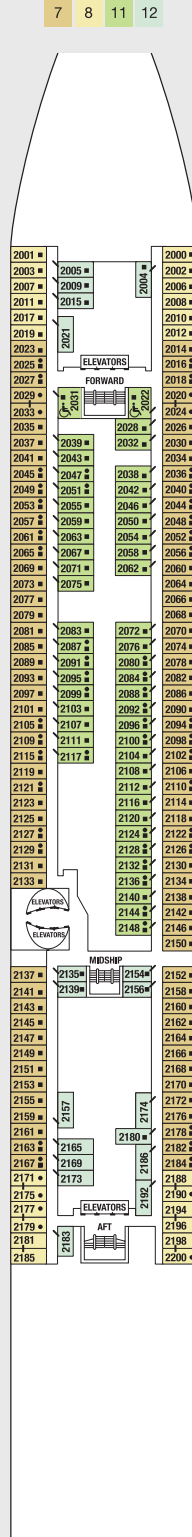

Deck 2

- **PS** Penthouse Suite
- **RS** Royal Suite
- **CS** Celebrity Suite
- **S1** Sky Suite 1
- **S2** Sky Suite 2
- **A1** AquaClass® 1
- **A2** AquaClass 2
- **C1** Concierge Class 1
- **C2** Concierge Class 2
- **C3** Concierge Class 3
- **FV** Family Veranda Stateroom
- **2A** Veranda Stateroom 2A
- **2B** Veranda Stateroom 2B
- **2C** Veranda Stateroom 2C

- **4** Ocean View Stateroom 4
- **5** Ocean View Stateroom 5
- **6** Ocean View Stateroom 6
- **7** Ocean View Stateroom 7
- **8** Ocean View Stateroom 8
- **9** Inside Stateroom 9
- **10** Inside Stateroom 10

- **11** Inside Stateroom 11
- **12** Inside Stateroom 12

- **■** Convertible Sofa Bed
- **▲** One Upper Berth
- **|** Connecting Staterooms
- **↙** Inside Stateroom Door Location
- **♿** Wheelchair Accessible Stateroom Featuring Roll-In Shower