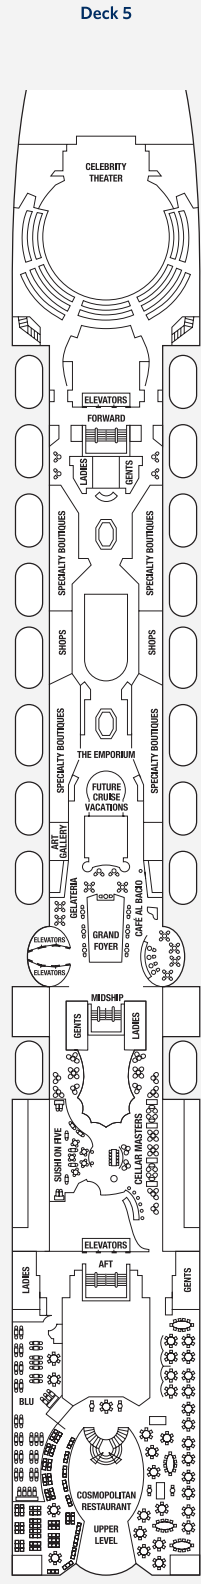

Staterooms 9004, 9005, 9040, 9042, 9045, and 9047 have partially obstructed views.
 Staterooms 9094 and 9100 have smaller verandas that are semi-private.
 Staterooms 9117, 9121, and 9123 have roll-in showers, no bathtubs.

Deck plans are not drawn to scale. Deck numbers reflect upper guest levels.
 For an interactive deck plan experience, 360° virtual tours of stateroom categories, and the most up-to-date deck plans, visit celebritycruises.com.

Deck 9

CS	S1	S2	A2	C1	C3
FV	2B	4	9		

Deck 10

Deck 11

A1	9
----	---

Deck 12

- | | | | | |
|---------------------------|------------------------------------|---------------------------------|-------------------------------|--|
| PS Penthouse Suite | C1 Concierge Class 1 | 4 Ocean View Stateroom 4 | 11 Inside Stateroom 11 | ■ Convertible Sofa Bed |
| RS Royal Suite | C2 Concierge Class 2 | 5 Ocean View Stateroom 5 | 12 Inside Stateroom 12 | ▲ One Upper Berth |
| CS Celebrity Suite | C3 Concierge Class 3 | 6 Ocean View Stateroom 6 | | Connecting Staterooms |
| S1 Sky Suite 1 | FV Family Veranda Stateroom | 7 Ocean View Stateroom 7 | | ↘ Inside Stateroom Door Location |
| S2 Sky Suite 2 | 2A Veranda Stateroom 2A | 8 Ocean View Stateroom 8 | | ♿ Wheelchair Accessible Stateroom |
| A1 AquaClass® 1 | 2B Veranda Stateroom 2B | 9 Inside Stateroom 9 | | ♿ Featuring Roll-In Shower |
| A2 AquaClass 2 | 2C Veranda Stateroom 2C | 10 Inside Stateroom 10 | | |

CELEBRITY SUMMIT® DECK PLANS

CELEBRITY SUMMIT DECK PLANS

OUR FLEET

Staterooms 6016, 6018, 6020, 6021, 6023, 6025, 7014, 7016, 7017, 7018, 7019, 7021, 8006, 8007, 8047, 8048, 8049, and 8050 have partially obstructed views. Staterooms 6102, 6108, 7136, 7142, 8102, and 8108 have smaller verandas that are semi-private. Suites 6145 and 6146 feature standard glass doors to veranda. Staterooms 8121, 8125, and 8127 have roll-in showers, no bathtubs. Medical Facility is located midship on Deck 1 (not shown).