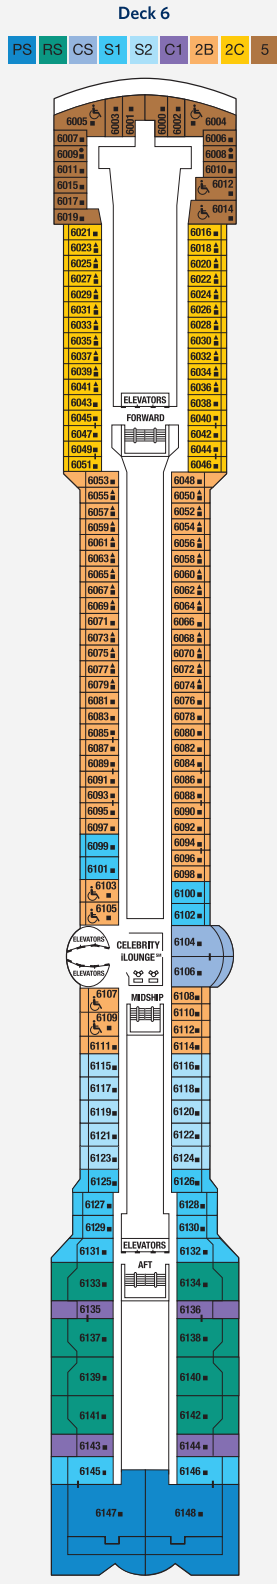

CELEBRITY SUMMIT® DECK PLANS

CELEBRITY SUMMIT DECK PLANS

OUR FLEET

Staterooms 6016, 6018, 6020, 6021, 6023, 6025, 7014, 7016, 7017, 7018, 7019, 7021, 8006, 8007, 8047, 8048, 8049, and 8050 have partially obstructed views. Staterooms 6102, 6108, 7136, 7142, 8102, and 8108 have smaller verandas that are semi-private. Suites 6145 and 6146 feature standard glass doors to veranda. Staterooms 8121, 8125, and 8127 have roll-in showers, no bathtubs. Medical Facility is located midship on Deck 1 (not shown).

Deck plans are not drawn to scale. Deck numbers reflect upper guest levels. For an interactive deck plan experience, 360° virtual tours of stateroom categories, and the most up-to-date deck plans, visit celebritycruises.com.

Visit celebritycruises.com, call us at 1-800-852-7239, or contact your travel agent.