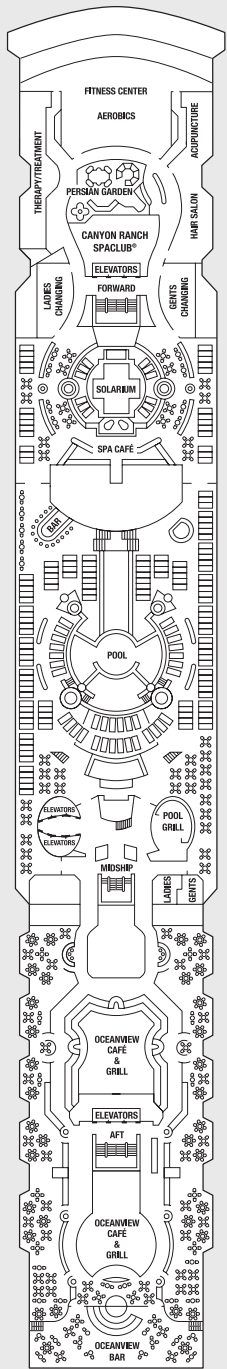

Staterooms 9004, 9005, 9040, 9042, 9045, and 9047 have partially obstructed views.
 Staterooms 9094 and 9100 have smaller verandas that are semi-private.
 Staterooms 9117, 9121, and 9123 have roll-in showers, no bathtubs.

Deck plans are not drawn to scale. Deck numbers reflect upper guest levels.
 For an interactive deck plan experience, 360° virtual tours of stateroom categories, and the most up-to-date deck plans, visit celebritycruises.com.

Deck 9

CS	S1	S2	A2	C1	C3
FV	2B	4	9		

Deck 10

Deck 11

A1	9
----	---

Deck 12

- | | | | | |
|---------------------------|------------------------------------|---------------------------------|-------------------------------|--|
| PS Penthouse Suite | C1 Concierge Class 1 | 4 Ocean View Stateroom 4 | 11 Inside Stateroom 11 | ■ Convertible Sofa Bed |
| RS Royal Suite | C2 Concierge Class 2 | 5 Ocean View Stateroom 5 | 12 Inside Stateroom 12 | ▲ One Upper Berth |
| CS Celebrity Suite | C3 Concierge Class 3 | 6 Ocean View Stateroom 6 | | Connecting Staterooms |
| S1 Sky Suite 1 | FV Family Veranda Stateroom | 7 Ocean View Stateroom 7 | | ↘ Inside Stateroom Door Location |
| S2 Sky Suite 2 | 2A Veranda Stateroom 2A | 8 Ocean View Stateroom 8 | | ♿ Wheelchair Accessible Stateroom |
| A1 AquaClass® 1 | 2B Veranda Stateroom 2B | 9 Inside Stateroom 9 | | ♿ Featuring Roll-In Shower |
| A2 AquaClass 2 | 2C Veranda Stateroom 2C | 10 Inside Stateroom 10 | | |

CELEBRITY SUMMIT® DECK PLANS

CELEBRITY SUMMIT DECK PLANS

OUR FLEET

Staterooms 6016, 6018, 6020, 6021, 6023, 6025, 7014, 7016, 7017, 7018, 7019, 7021, 8006, 8007, 8047, 8048, 8049, and 8050 have partially obstructed views. Staterooms 6102, 6108, 7136, 7142, 8102, and 8108 have smaller verandas that are semi-private. Suites 6145 and 6146 feature standard glass doors to veranda. Staterooms 8121, 8125, and 8127 have roll-in showers, no bathtubs. Medical Facility is located midship on Deck 1 (not shown).