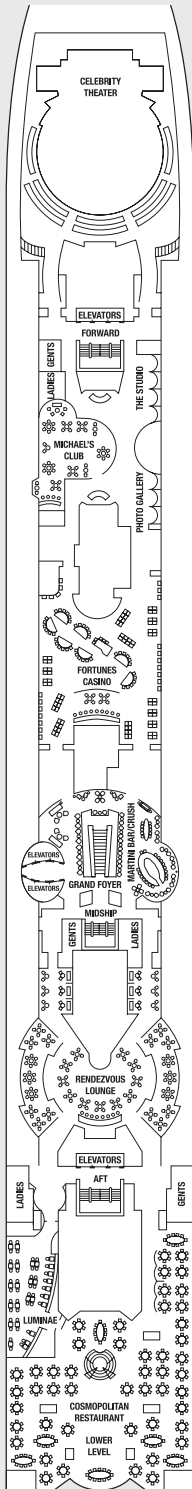

Deck 4

- **PS** Penthouse Suite
- **RS** Royal Suite
- **CS** Celebrity Suite
- **S1** Sky Suite 1
- **S2** Sky Suite 2
- **A1** AquaClass® 1
- **A2** AquaClass 2
- **C1** Concierge Class 1
- **C2** Concierge Class 2
- **C3** Concierge Class 3
- **FV** Family Veranda Stateroom
- **2A** Veranda Stateroom 2A
- **2B** Veranda Stateroom 2B
- **2C** Veranda Stateroom 2C

- **4** Ocean View Stateroom 4
- **5** Ocean View Stateroom 5
- **6** Ocean View Stateroom 6
- **7** Ocean View Stateroom 7
- **8** Ocean View Stateroom 8
- **9** Inside Stateroom 9
- **10** Inside Stateroom 10

- **11** Inside Stateroom 11
- **12** Inside Stateroom 12

- **■** Convertible Sofa Bed
- **▲** One Upper Berth
- **|** Connecting Staterooms
- **↙** Inside Stateroom Door Location
- **♿** Wheelchair Accessible Stateroom Featuring Roll-In Shower