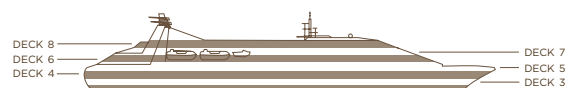

ALL SUITE YACHTS

- OWNER'S SUITE (OW)
- CLASSIC SUITE (CS)
- BALCONY SUITE 1 (BS1)
- BALCONY SUITE (BS)
- OCEAN VIEW SUITE 3 (S3)
- OCEAN VIEW SUITE 2 (S2)
- OCEAN VIEW SUITE 1 (S1)
- OCEAN VIEW SUITE (S)

Owner's Suites (OW):

575 square feet (54 square meters)

Classic Suites (CS):

Forward Suites, 01 and 02 — 400 square feet (37 square meters)

Midship Suites, 05 and 06 — 530 square feet (49 square meters)

Suites with 3rd berths — 05 and 06 on *Star Breeze* and *Star Legend* only

Balcony Suites (BS, BS1):

277 square feet (26 square meters)

Suites with 3rd berths — 204-205, 222-223 on *Star Breeze* and *Star Legend* only

Ocean View Suites (S, S1, S2, S3):

277 square feet (26 square meters)

Suites with 3rd berths — 112-115, 300-301 on *Star Breeze* and *Star Legend*

Modified Accessible Suites:

277 square feet (26 square meters), (Suites 134, 136, 232, 234).

- Access to board ship is via stairs only.
- Access to/from outside deck may require assistance with doors and thresholds.