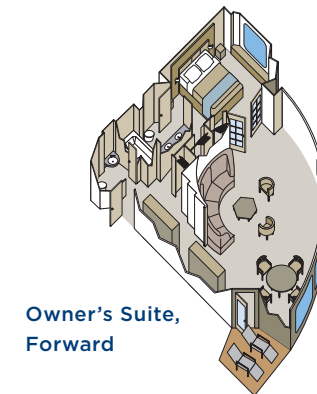

**Ocean View Suites (S, S1, S2, S3):**

277 square feet (26 square meters)

Suites with 3rd berths — 112-115, 300-301 on *Star Breeze* and *Star Legend*

**Modified Accessible Suites:**

277 square feet (26 square meters), (Suites 134, 136, 232, 234).

- Access to board ship is via stairs only.
- Access to/from outside deck may require assistance with doors and thresholds.

Owner's Suite, Forward

Classic Suite, Midship

SHIP FACTS

**GUEST CAPACITY:** 212

**GUEST DECKS:** 6