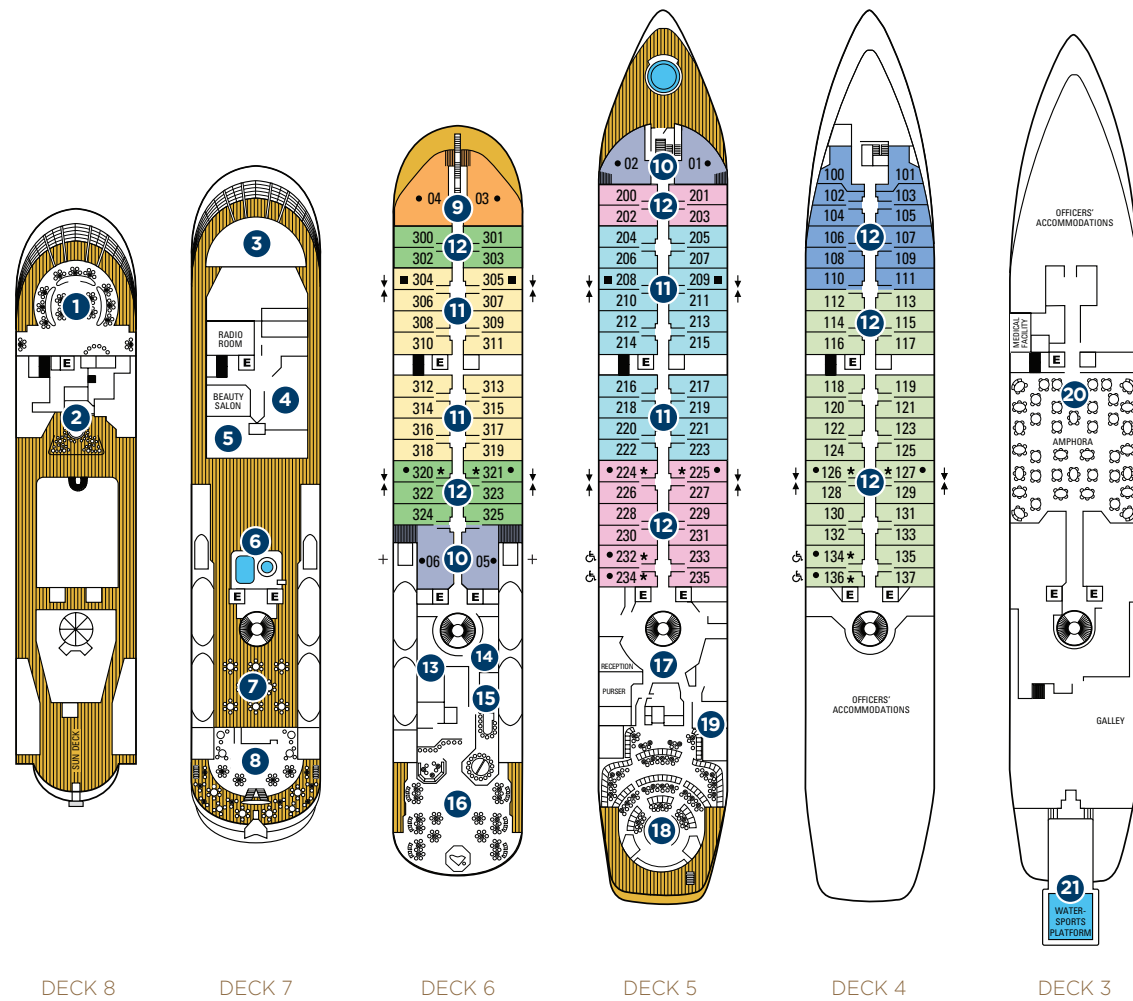

DECK PLANS

# ABOARD STAR PRIDE, STAR BREEZE & STAR LEGEND

ONBOARD SPACES

- |  |                      |   |
|--|----------------------|---|
| 1 Yacht Club   | 8 Veranda/Candles    | 17 Reception  |
| 2 Star Bar   | 9 Owner's Suites     | 18 Lounge   |
| 3 Bridge   | 10 Classic Suites    | 19 Screening Room (Computer Center on <i>Star Pride</i> ) |
| 4 WindSpa  | 11 Balcony Suites    | 20 AmphorA Restaurant                                     |
| 5 Fitness Center   | 12 Ocean View Suites | 21 Watersports Platform                                   |
| 6 Counter-current pool and whirlpool (Whirlpools only on <i>Star Pride</i> ) | 13 Signature Shop    |   |
| 7 Courtyard (Pool on <i>Star Pride</i> )                                     | 14 Library           |   |
|  | 15 Casino            |   |
|  | 16 Compass Rose      |   |

**CREW MEMBERS:** 145

**LENGTH:** 440 feet (134 meters)

**BEAM:** 63 feet (19 meters)

**DRAFT:** 16.5 feet (5 meters)

**CRUISING SPEED:** 15 knots

**PROPULSION:** Twin propeller, driven by four Bergen marine diesel engines

**TONNAGE:** 9,975 grt (gross registered tons)

**SHIP'S REGISTRY:** Bahamas

Classic Suite, Forward

Balcony Suite

Ocean View Suite

Ocean View Accessible Suite