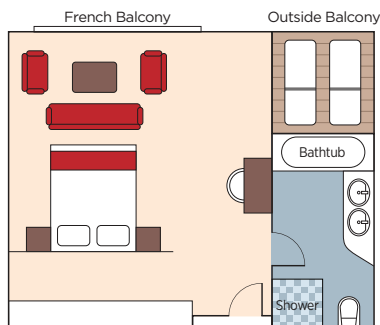

Category Luxury Suite