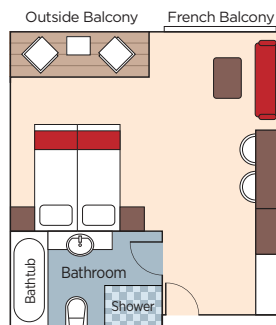

Category Suite