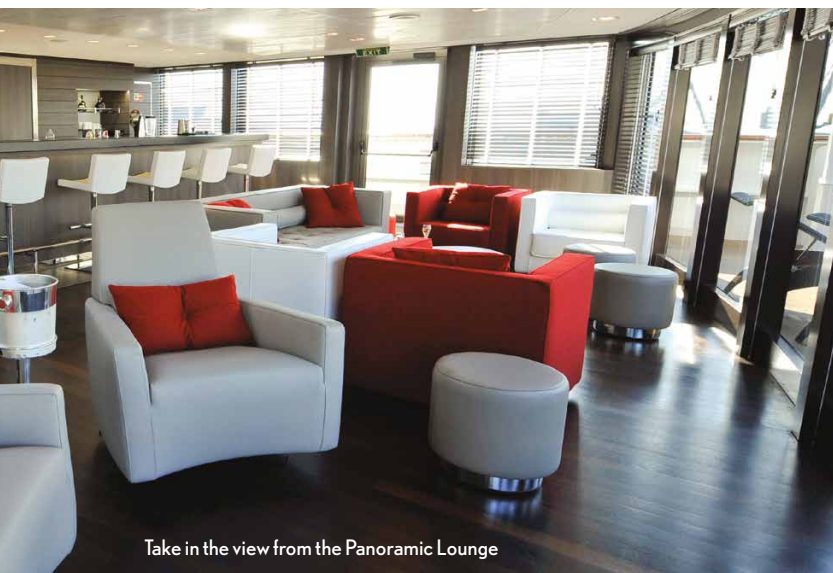

'LE BOREAL' DECK PLAN

Elegant and bold, 'Le Boreal' offers sophisticated design and all the right luxuries, including all-balcony staterooms only when chartered by A&K — just like her sister ship, 'Le Lyrial.'

Look forward to entertaining presentations in 'Le Boreal's' Theater

Stop by 'Le Boreal's' Reception Desk with any request, large or small

Take in the view from the Panoramic Lounge

Experience elegance at every turn