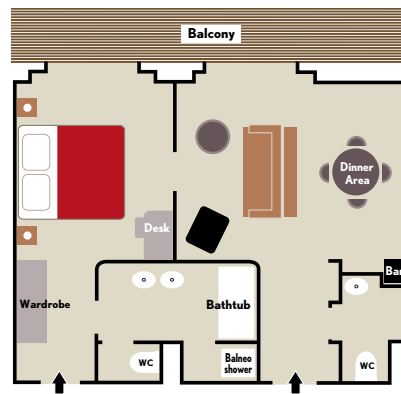

CABIN CATEGORIES

BUTLER SERVICE INCLUDED

- **Category 8**
Owner's Balcony Suite
- **Category 7**
Prestige Two-Room
Balcony Suite
- **Category 6**
Prestige Balcony Suite
- **Category 5**
Premier Two-Room
Balcony Suite
- **Category 4**
Superior Balcony Stateroom
- **Category 3**
Premier Balcony Stateroom
- **Category 2**
Deluxe Balcony Stateroom
- **Category 1**
Classic Balcony Stateroom

DECK 7

DECK 6

DECK 5

DECK 4

DECK 3

DECK 2

'LE BOREAL' CABIN FLOOR PLAN

**OWNER'S BALCONY SUITE
(Category 8)**

Cabin: 484 sq. ft. (45 sq. m.)
Balcony: 97 sq. ft. (9 sq. m.)

Indulge in the spacious Owner's Balcony Suite

Rest easy in a Prestige Balcony Suite

PREMIER AND PRESTIGE TWO-ROOM BALCONY SUITES (Categories 5 and 7)
Cabin: 400 sq. ft. (37 sq. m.)
Balcony: 86 sq. ft. (8 sq. m.)