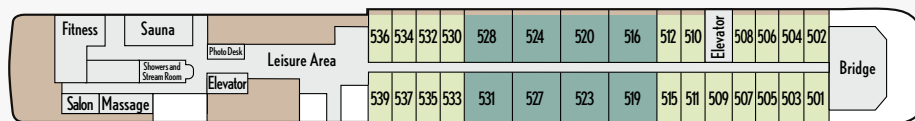

CABIN CATEGORIES

BUTLER SERVICE INCLUDED

- **Category 8**
Owner's Balcony Suite
- **Category 7**
Prestige Two-Room
Balcony Suite
- **Category 6**
Prestige Balcony Suite
- **Category 5**
Premier Two-Room
Balcony Suite
- **Category 4**
Superior Balcony Stateroom
- **Category 3**
Premier Balcony Stateroom
- **Category 2**
Deluxe Balcony Stateroom
- **Category 1**
Classic Balcony Stateroom

DECK 7

DECK 6

DECK 5

DECK 4

DECK 3

DECK 2

'LE BOREAL' CABIN FLOOR PLAN

**OWNER'S BALCONY SUITE
(Category 8)**