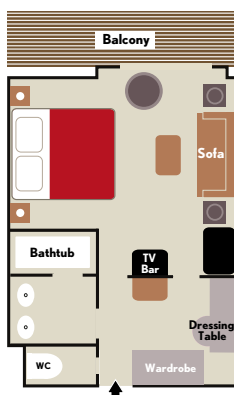

CABIN CATEGORIES

BUTLER SERVICE INCLUDED

- **Category 8**
Owner's Balcony Suite
- **Category 7**
Prestige Two-Room
Balcony Suite
- **Category 6**
Prestige Balcony Suite
- **Category 5**
Premier Two-Room
Balcony Suite
- **Category 4**
Superior Balcony Stateroom
- **Category 3**
Premier Balcony Stateroom
- **Category 2**
Deluxe Balcony Stateroom
- **Category 1**
Classic Balcony Stateroom

DECK 7

DECK 6

DECK 5

DECK 4

DECK 3

DECK 2

'LE BOREAL' CABIN FLOOR PLAN

**OWNER'S BALCONY SUITE
(Category 8)**

Cabin: 484 sq. ft. (45 sq. m.)
Balcony: 97 sq. ft. (9 sq. m.)

Indulge in the spacious Owner's Balcony Suite

Rest easy in a Prestige Balcony Suite

PREMIER AND PRESTIGE TWO-ROOM BALCONY SUITES (Categories 5 and 7)
Cabin: 400 sq. ft. (37 sq. m.)
Balcony: 86 sq. ft. (8 sq. m.)

PRESTIGE BALCONY SUITE (Category 6)
Cabin: 290 sq. ft. (27 sq. m.)
Balcony: 54 sq. ft. (5 sq. m.)

BALCONY STATEROOMS (Categories 1-4)
Cabin: 200 sq. ft. (18 sq. m.)
Balcony: 43 sq. ft. (4 sq. m.)