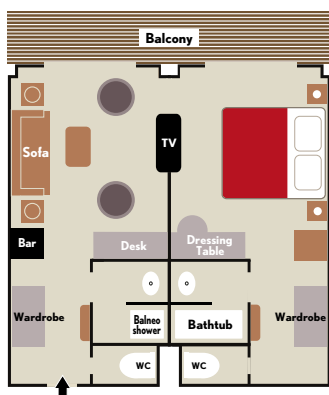

CABIN CATEGORIES

BUTLER SERVICE INCLUDED

- **Category 8**
Owner's Balcony Suite
- **Category 7**
Prestige Two-Room
Balcony Suite
- **Category 6**
Prestige Balcony Suite
- **Category 5**
Premier Two-Room
Balcony Suite
- **Category 4**
Superior Balcony Stateroom
- **Category 3**
Premier Balcony Stateroom
- **Category 2**
Deluxe Balcony Stateroom
- **Category 1**
Classic Balcony Stateroom

DECK 7

DECK 6

DECK 5

DECK 4

DECK 3

DECK 2

'LE BOREAL' CABIN FLOOR PLAN

**OWNER'S BALCONY SUITE
(Category 8)**

Cabin: 484 sq. ft. (45 sq. m.)
Balcony: 97 sq. ft. (9 sq. m.)

Indulge in the spacious Owner's Balcony Suite

Rest easy in a Prestige Balcony Suite

PREMIER AND PRESTIGE TWO-ROOM BALCONY SUITES (Categories 5 and 7)
Cabin: 400 sq. ft. (37 sq. m.)
Balcony: 86 sq. ft. (8 sq. m.)