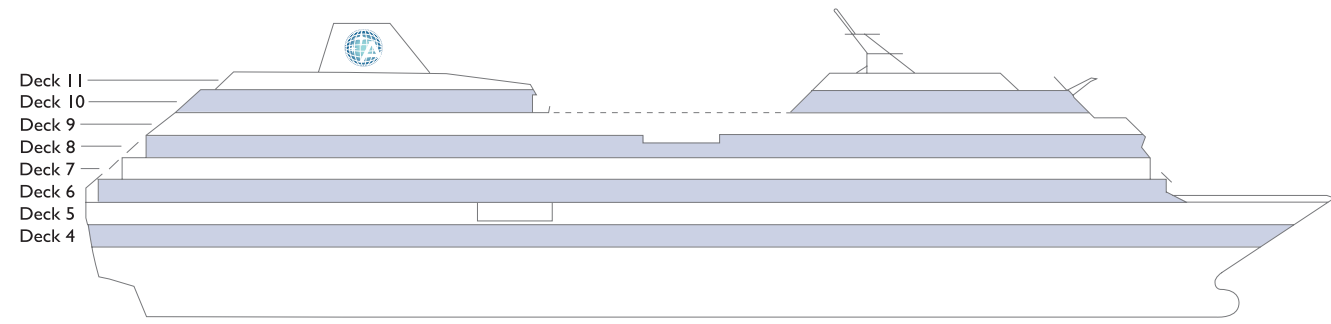

SHIP SPECIFICATIONS

Occupancy: 690 (Double Occupancy)
 Net Tonnage: 30,277
 Length: 592 feet (180 meters)
 Beam: 84 feet (25 meters)
 Guest Decks: Eight
 Cruising Speed: 18.5 knots
 Refurbished: 2016
 Electric Current: 110/220 AC
 Officers and Crew: 408 International Officers, Crew and Staff
 Ship's Registry: Malta

*Category 08 Staterooms have obstructed views.
 Deck plans are not drawn to scale, and deck numbers reflect guest levels only.

Azamara Journey Deck Plans

©2018 Azamara Club Cruises. Ship's Registry: Malta. Deck plans are subject to change without notice. Deck plan updated September 13, 2018.