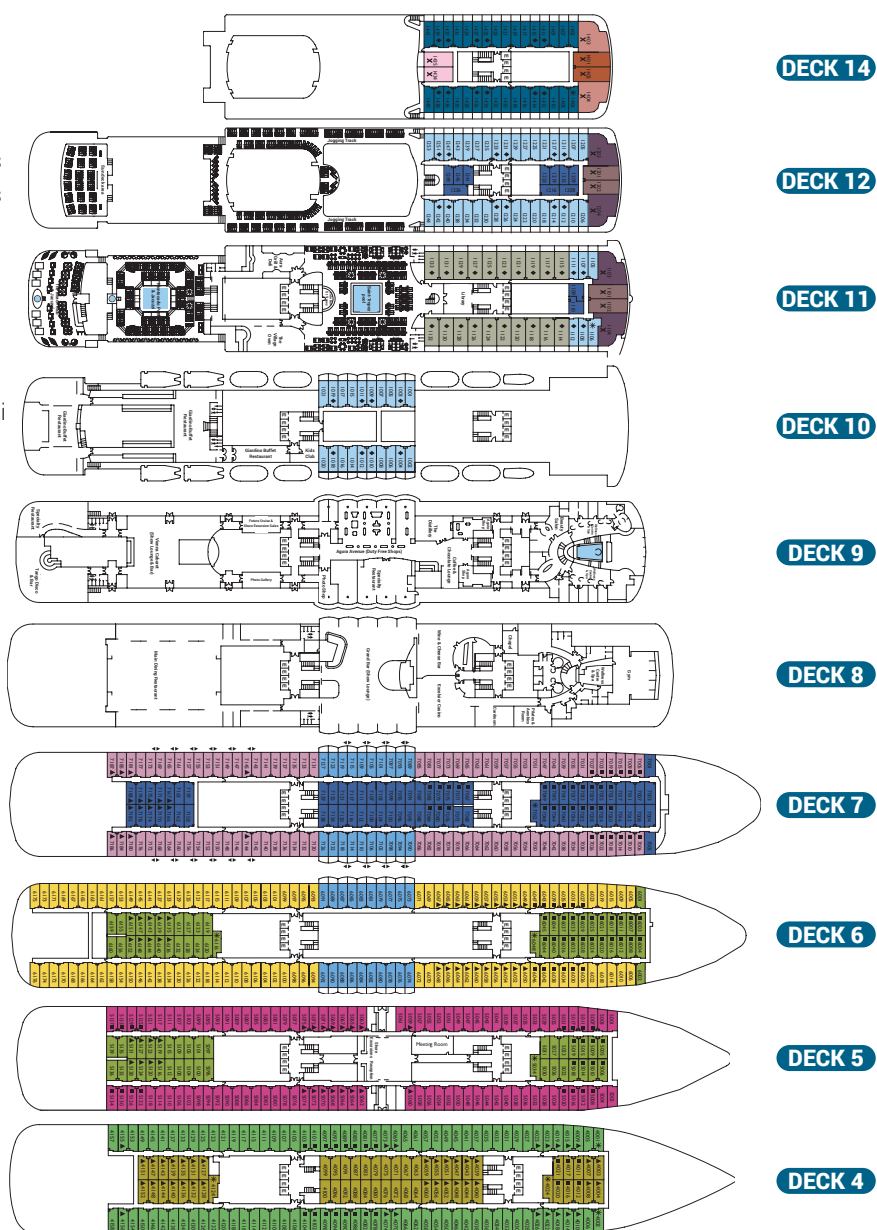

- Deck 11** Saint-Tropez Pool Bar - The Beach Club & Jacuzzi
- Deck 9** Vienna Cabaret (Show Lounge & Bar) - Tango Disco Bar - Coffee & Chocolate Lounge - The Distillery
- Deck 8** Excelsior Casino - Grand Bar (Show Lounge) - Wine & Cheese Bar - Cardroom

PLACES TO TREAT YOURSELF

- Deck 12** Sun Deck Area - Jogging Track
- Deck 11** Saint-Tropez Pool - Montecarlo Pool & Jacuzzi - Library
- Deck 10** Kid's Club
- Deck 9** Wellness Centre & Spa - Beauty Salon - Photo Gallery - Agora Avenue (Duty Free Shops)
- Deck 8** Wellness Centre & Spa - Gym - Pilates & Aerobics Room
- Deck 5** Meeting Room - Shore Excursions - Reception
- Deck 3** Medical Centre

YOUR SHIP

- 1,800 guests in 789 staterooms
- All Staterooms are equipped with a shower, minibar, telephone, hairdryer, safety deposit box & TV

Length 221 m
Tonnage 57,100 grt
Flag Cyprus

Deckplans and stateroom layouts are given purely as a guide. Size and layout may vary within the same category.