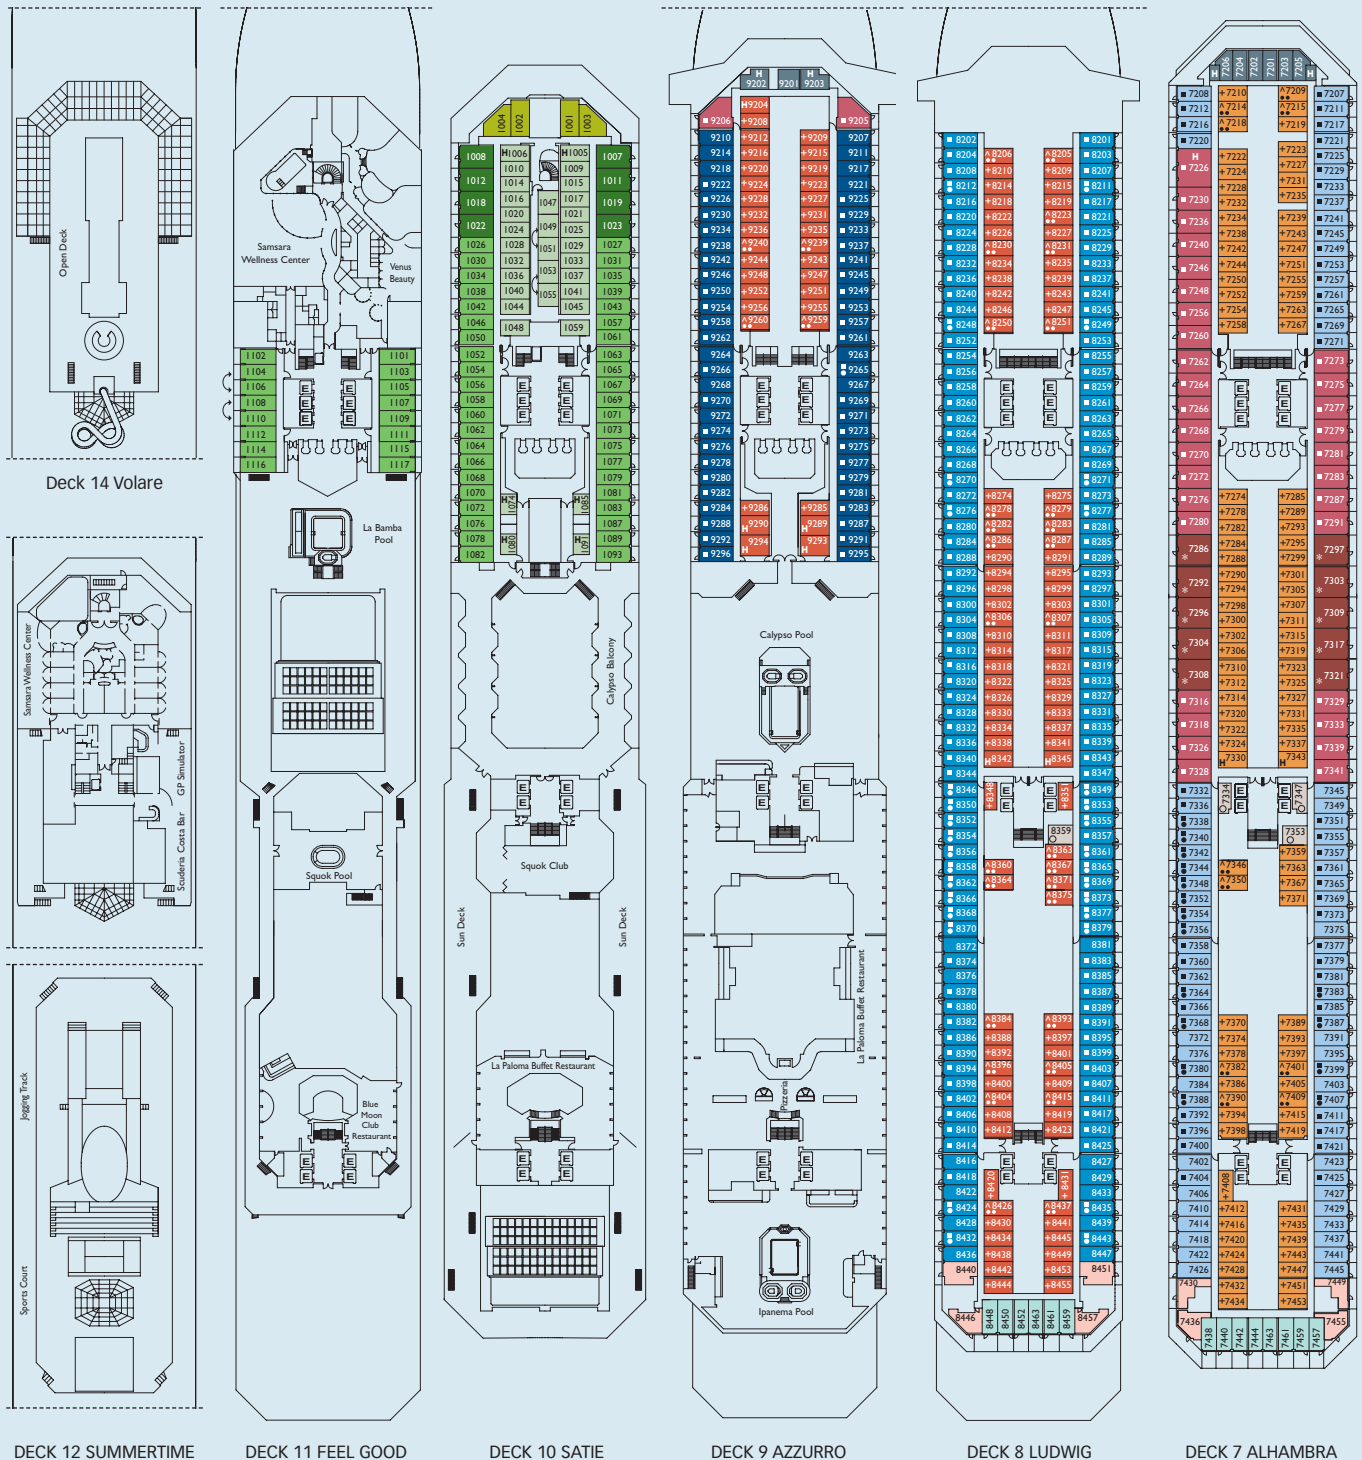

Cabin grades

- **I1** Inside. Notturmo, Adagio
- **I2** Inside. Adagio
- **I3** Inside. Boheme
- **I4** Inside. Alhambra
- **I5** Inside. Ludwig, Azzurro
- **E1** Outside with window. Notturmo
- **E2** Outside with window. Adagio, Boheme, Alhambra, Azzurro
- **B1** Outside with balcony. Boheme
- **B2** Outside with balcony. Alhambra

- **B3** Outside with balcony. Ludwig
- **B4** Outside with balcony. Azzurro
- **B5** Outside with Grand balcony. Boheme, Alhambra, Ludwig
- **IS** Single inside. Notturmo, Adagio, Boheme, Alhambra, Ludwig
- **ES** Single outside. Notturmo, Adagio
- **Suites**
- **MS** Mini Suite with balcony. Boheme, Alhambra, Ludwig
- **S** Suite with balcony. Alhambra, Azzurro
- **GS** Grand Suite with balcony. Alhambra

1. **Samsara Cabins & Suites**
2. **SI** Samsara inside. SATIE
   - **SB** Samsara outside with balcony. Satie, Feel Good
   - **SM** Samsara Mini Suite with balcony. Satie
   - **SU** Samsara Suite with balcony. Satie

Key

- 1 lower bed and 1 upper berth
- 1 additional upper foldaway berth
- ●● 2 additional upper foldaway berths
- ⌋ interconnecting cabins
- additional single sofa-bed
- additional double sofa-bed
- + 2 lower beds convert to double
- ^ 2 lower beds convert to double used as double cabin
- # 1 lower bed & 1 additional single sofa-bed
- ▲▲ 2 lower beds not convertible to double
- H cabin for disabled guests
- E lift

Please note: Double bed available in all grades. 3rd berth available in all grades except MS & Samsara. 4th berth available in all grades except MS, S & Samsara.