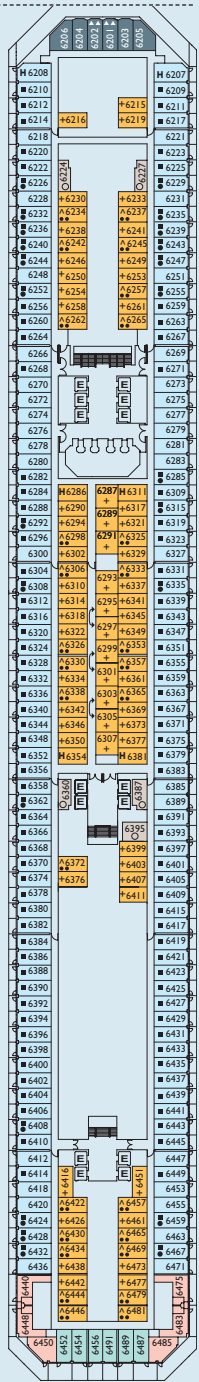

## Key

- 1 lower bed and 1 upper berth
- 1 additional upper foldaway berth
- 2 additional upper foldaway berths
- ⌋ interconnecting cabins
- additional single sofa-bed
- \* additional double sofa-bed
- + 2 lower beds convert to double
- ^ 2 lower beds convert to double used as double cabin
- # 1 lower bed & 1 additional single sofa-bed
- ▲▲ 2 lower beds not convertible to double
- H cabin for disabled guests
- E lift

**Please note:** Double bed available in all grades. 3rd berth available in all grades except MS & Samsara. 4th berth available in all grades except MS, S & Samsara.

Deck 1 | 2 | 3 | 4 | 5 | 6 | 7 | 8 | 9 | 10 | 11 | 12 | 14

Grt: 114,500 t • Length: 290 m • Width: 35.5 m • Cruising speed: 21.5 knots • Max speed: 23 knots • Year in service: 2009 • Passenger capacity: 3,780

**MS - MINI SUITE WITH BALCONY - 27 m<sup>2</sup>**

**E2 - OUTSIDE WITH WINDOW - 18 m<sup>2</sup>**

**I4 - INSIDE - 14 m<sup>2</sup>**

Please note: individual size, layout and furniture may vary from cabin to cabin

DECK 6 BOHÈME

DECK 5 SWING

DECK 4 GROOVE

DECK 3 MOOD