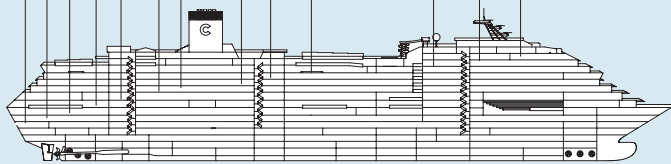

- **B3** Outside with balcony. Ludwig
- **B4** Outside with balcony. Azzurro
- **B5** Outside with Grand balcony. Boheme, Alhambra, Ludwig
- **IS** Single inside. Notturmo, Adagio, Boheme, Alhambra, Ludwig
- **ES** Single outside. Notturmo, Adagio
- Suites**
- **MS** Mini Suite with balcony. Boheme, Alhambra, Ludwig
- **S** Suite with balcony. Alhambra, Azzurro
- **GS** Grand Suite with balcony. Alhambra

- Samsara Cabins & Suites**
- **SI** Samsara inside. SATIE
  - **SB** Samsara outside with balcony. Satie, Feel Good
  - **SM** Samsara Mini Suite with balcony. Satie
  - **SU** Samsara Suite with balcony. Satie

## Key

- 1 lower bed and 1 upper berth
- 1 additional upper foldaway berth
- 2 additional upper foldaway berths
- ⌋ interconnecting cabins
- additional single sofa-bed
- \* additional double sofa-bed
- + 2 lower beds convert to double
- ^ 2 lower beds convert to double used as double cabin
- # 1 lower bed & 1 additional single sofa-bed
- ▲▲ 2 lower beds not convertible to double
- H cabin for disabled guests
- E lift

**Please note:** Double bed available in all grades. 3rd berth available in all grades except MS & Samsara. 4th berth available in all grades except MS, S & Samsara.

Deck 1 | 2 | 3 | 4 | 5 | 6 | 7 | 8 | 9 | 10 | 11 | 12 | 14