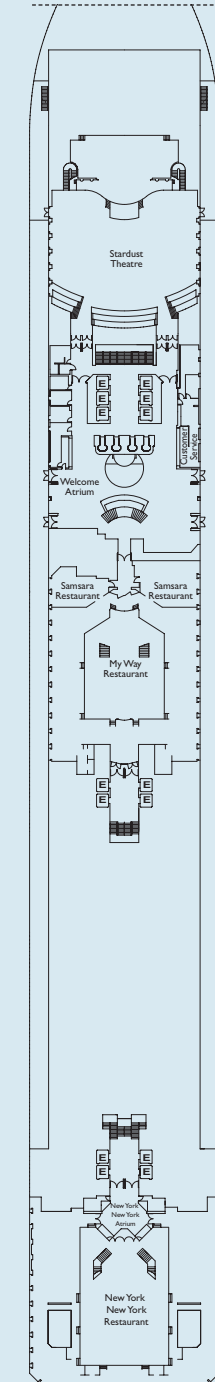

## Key

- 1 lower bed and 1 upper berth
- 1 additional upper foldaway berth
- 2 additional upper foldaway berths
- ⌋ interconnecting cabins
- additional single sofa-bed
- \* additional double sofa-bed
- + 2 lower beds convert to double
- ^ 2 lower beds convert to double used as double cabin
- # 1 lower bed & 1 additional single sofa-bed
- ▲▲ 2 lower beds not convertible to double
- H cabin for disabled guests
- E lift

**Please note:** Double bed available in all grades. 3rd berth available in all grades except MS & Samsara. 4th berth available in all grades except MS, S & Samsara.

Deck 1 | 2 | 3 | 4 | 5 | 6 | 7 | 8 | 9 | 10 | 11 | 12 | 14

Grt: 114,500 t • Length: 290 m • Width: 35.5 m • Cruising speed: 21.5 knots • Max speed: 23 knots • Year in service: 2009 • Passenger capacity: 3,780

**MS - MINI SUITE WITH BALCONY - 27 m<sup>2</sup>**

**E2 - OUTSIDE WITH WINDOW - 18 m<sup>2</sup>**

**I4 - INSIDE - 14 m<sup>2</sup>**

Please note: individual size, layout and furniture may vary from cabin to cabin

DECK 6 BOHÈME

DECK 5 SWING

DECK 4 GROOVE

DECK 3 MOOD