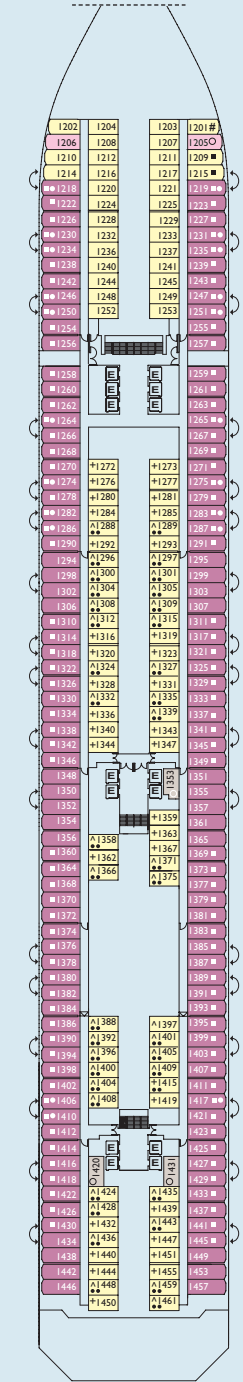

DECK 1 NOTTURNO