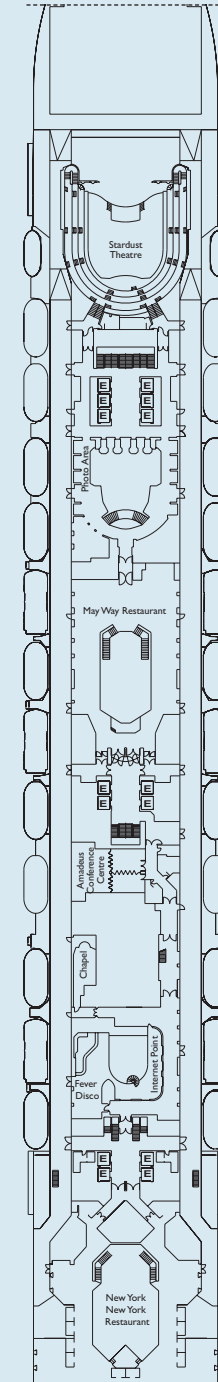

## Key

- 1 lower bed and 1 upper berth
- 1 additional upper foldaway berth
- 2 additional upper foldaway berths
- ⌋ interconnecting cabins
- additional single sofa-bed
- \* additional double sofa-bed
- + 2 lower beds convert to double
- ^ 2 lower beds convert to double used as double cabin
- # 1 lower bed & 1 additional single sofa-bed
- ▲▲ 2 lower beds not convertible to double
- H cabin for disabled guests
- E lift

**Please note:** Double bed available in all grades. 3rd berth available in all grades except MS & Samsara. 4th berth available in all grades except MS, S & Samsara.

Deck 1 | 2 | 3 | 4 | 5 | 6 | 7 | 8 | 9 | 10 | 11 | 12 | 14

Grt: 114,500 t • Length: 290 m • Width: 35.5 m • Cruising speed: 21.5 knots • Max speed: 23 knots • Year in service: 2009 • Passenger capacity: 3,780

**MS - MINI SUITE WITH BALCONY - 27 m<sup>2</sup>**

**E2 - OUTSIDE WITH WINDOW - 18 m<sup>2</sup>**

**I4 - INSIDE - 14 m<sup>2</sup>**

Please note: individual size, layout and furniture may vary from cabin to cabin

DECK 6 BOHÈME

DECK 5 SWING

DECK 4 GROOVE

DECK 3 MOOD