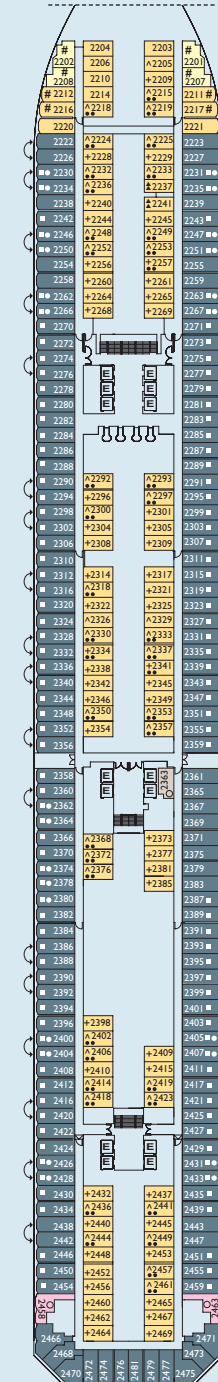

## Key

- 1 lower bed and 1 upper berth
- 1 additional upper foldaway berth
- 2 additional upper foldaway berths
- ⌋ interconnecting cabins
- additional single sofa-bed
- \* additional double sofa-bed
- + 2 lower beds convert to double
- ^ 2 lower beds convert to double used as double cabin
- # 1 lower bed & 1 additional single sofa-bed
- ▲▲ 2 lower beds not convertible to double
- H cabin for disabled guests
- E lift

**Please note:** Double bed available in all grades. 3rd berth available in all grades except MS & Samsara. 4th berth available in all grades except MS, S & Samsara.

Deck 1 | 2 | 3 | 4 | 5 | 6 | 7 | 8 | 9 | 10 | 11 | 12 | 14

Grt: 114,500 t • Length: 290 m • Width: 35.5 m • Cruising speed: 21.5 knots • Max speed: 23 knots • Year in service: 2009 • Passenger capacity: 3,780

**MS - MINI SUITE WITH BALCONY - 27 m<sup>2</sup>**

**E2 - OUTSIDE WITH WINDOW - 18 m<sup>2</sup>**

**I4 - INSIDE - 14 m<sup>2</sup>**

Please note: individual size, layout and furniture may vary from cabin to cabin

DECK 6 BOHÈME

DECK 5 SWING

DECK 4 GROOVE

DECK 3 MOOD