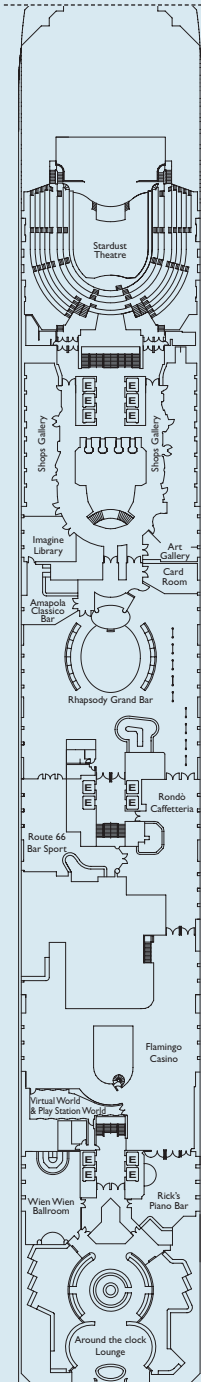

## Cabin grades

- **I1** Inside. Notturmo, Adagio
- **I2** Inside. Adagio
- **I3** Inside. Boheme
- **I4** Inside. Alhambra
- **I5** Inside. Ludwig, Azzurro
- **E1** Outside with window. Notturmo
- **E2** Outside with window. Adagio, Boheme, Alhambra, Azzurro
- **B1** Outside with balcony. Boheme
- **B2** Outside with balcony. Alhambra

## Key

- 1 lower bed and 1 upper berth
- 1 additional upper foldaway berth
- 2 additional upper foldaway berths
- ⌋ interconnecting cabins
- additional single sofa-bed
- \* additional double sofa-bed
- + 2 lower beds convert to double
- ^ 2 lower beds convert to double used as double cabin
- # 1 lower bed & 1 additional single sofa-bed
- ▲▲ 2 lower beds not convertible to double
- H cabin for disabled guests
- E lift

**Please note:** Double bed available in all grades. 3rd berth available in all grades except MS & Samsara. 4th berth available in all grades except MS, S & Samsara.

Deck 1 | 2 | 3 | 4 | 5 | 6 | 7 | 8 | 9 | 10 | 11 | 12 | 14

**E2 - OUTSIDE WITH WINDOW - 18 m<sup>2</sup>**

**I4 - INSIDE - 14 m<sup>2</sup>**

Please note: individual size, layout and furniture may vary from cabin to cabin

DECK 6 BOHÈME

DECK 5 SWING

DECK 4 GROOVE

DECK 3 MOOD