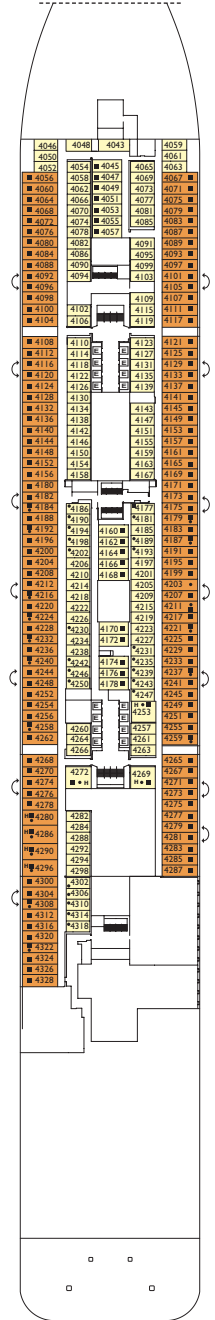

Montalcino*, Bolgheri, Siena, Volterra, San Gimignano, Arezzo, Venezia, Pisa, Lucca, Bellagio

* Cabins with loggia balcony (balcony door can be closed by the crew in case of bad weather)

Grt: 182.700 t
 Length: 337 m
 Width: 42 m
 Cruising speed: 17 Knots
 Max speed: 21,5 Knots

- H cabins for disabled guests
- C interconnecting cabins
- E lift
- single sofa bed
- 1 upper berth

Note: the matrimonial bed is available in all the categories of cabin.
 3° and 4° bed are available in all the categories.

DECK 8
BOLGHERI

DECK 7
MONTEPULCIANO

DECK 6
PIENZA

DECK 5
MONTALCINO

DECK 4
TALAMONE

Costa Toscana

Inside cabin

Talamone, Montalcino, Bolgheri, Siena, Volterra, San Gimignano, Arezzo, Livorno, Pisa, Lucca, Montecatini Terme

DECK 20
FORTE DEI MARMİ

DECK 19
PIETRASANTA

DECK 18
VIAREGGIO

DECK 17
MONTECATINI TERME

DECK 16
LUCCA

Grt: 182.700 t
 Length: 337 m
 Width: 42 m
 Cruising speed: 17 Knots
 Max speed: 21,5 Knots

- H cabins for disabled guests
- C interconnecting cabins
- E lift
- single sofa bed
- 1 upper berth