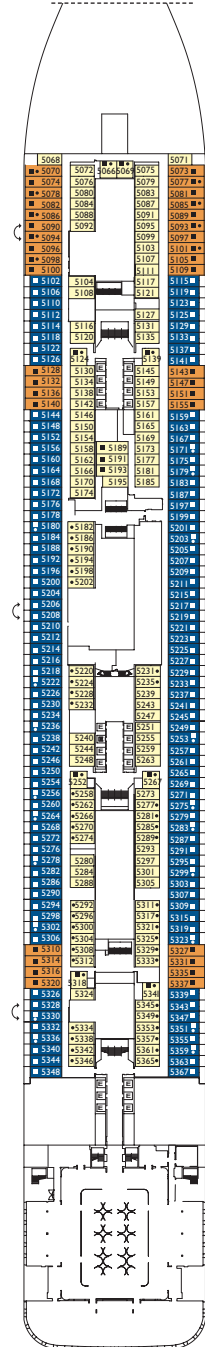

Montalcino*, Bolgheri, Siena, Volterra, San Gimignano, Arezzo, Venezia, Pisa, Lucca, Bellagio

* Cabins with loggia balcony (balcony door can be closed by the crew in case of bad weather)

Grt: 182.700 t
 Length: 337 m
 Width: 42 m
 Cruising speed: 17 Knots
 Max speed: 21,5 Knots

- H cabins for disabled guests
- C interconnecting cabins
- E lift
- single sofa bed
- 1 upper berth

Note: the matrimonial bed is available in all the categories of cabin.
 3° and 4° bed are available in all the categories.

DECK 8
BOLGHERI

DECK 7
MONTEPULCIANO

DECK 6
PIENZA

DECK 5
MONTALCINO

DECK 4
TALAMONE

Costa Toscana

Inside cabin

Talamone, Montalcino, Bolgheri, Siena, Volterra, San Gimignano, Arezzo, Livorno, Pisa, Lucca, Montecatini Terme

DECK 20
FORTE DEI MARMİ

DECK 19
PIETRASANTA

DECK 18
VIAREGGIO

DECK 17
MONTECATINI TERME

DECK 16
LUCCA

Grt: 182.700 t
 Length: 337 m
 Width: 42 m
 Cruising speed: 17 Knots
 Max speed: 21,5 Knots

- H cabins for disabled guests
- C interconnecting cabins
- E lift
- single sofa bed
- 1 upper berth