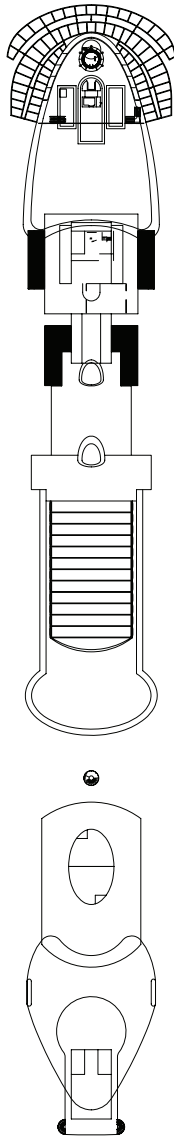

Montalcino*, Bolgheri, Siena, Volterra, San Gimignano, Arezzo, Venezia, Pisa, Lucca, Bellagio

* Cabins with loggia balcony (balcony door can be closed by the crew in case of bad weather)

Grt: 182.700 t
 Length: 337 m
 Width: 42 m
 Cruising speed: 17 Knots
 Max speed: 21,5 Knots

- H cabins for disabled guests
- C interconnecting cabins
- E lift
- single sofa bed
- 1 upper berth

Note: the matrimonial bed is available in all the categories of cabin.
 3° and 4° bed are available in all the categories.

DECK 20
FORTE DEI MARMİ

DECK 19
PIETRASANTA

DECK 18
VIAREGGIO

DECK 17
MONTECATINI TERME

DECK 16
LUCCA

Grt: 182.700 t
 Length: 337 m
 Width: 42 m
 Cruising speed: 17 Knots
 Max speed: 21,5 Knots

- H cabins for disabled guests
- C interconnecting cabins
- E lift
- single sofa bed
- 1 upper berth