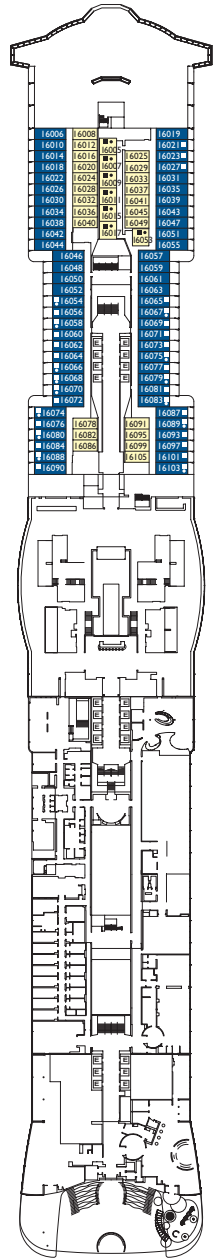

Montalcino*, Bolgheri, Siena, Volterra, San Gimignano, Arezzo, Venezia, Pisa, Lucca, Bellagio

* Cabins with loggia balcony (balcony door can be closed by the crew in case of bad weather)

Grt: 182.700 t
 Length: 337 m
 Width: 42 m
 Cruising speed: 17 Knots
 Max speed: 21,5 Knots

- H cabins for disabled guests
- C interconnecting cabins
- E lift
- single sofa bed
- 1 upper berth

Note: the matrimonial bed is available in all the categories of cabin.
 3° and 4° bed are available in all the categories.

DECK 20
FORTE DEI MARMİ

DECK 19
PIETRASANTA

DECK 18
VIAREGGIO

DECK 17
MONTECATINI TERME

DECK 16
LUCCA

Grt: 182.700 t
 Length: 337 m
 Width: 42 m
 Cruising speed: 17 Knots
 Max speed: 21,5 Knots

- H cabins for disabled guests
- C interconnecting cabins
- E lift
- single sofa bed
- 1 upper berth

Note: the matrimonial bed is available in all the categories of cabin.
 3° and 4° bed are available in all the categories.

Suites

- Suite with Ocean View Balcony.
 Bolgheri, Siena, Volterra, San Gimignano, Arezzo, Livorno, Milano
- Grand Suite with Ocean View Balcony.
 Siena, San Gimignano, Arezzo, Montecatini Terme