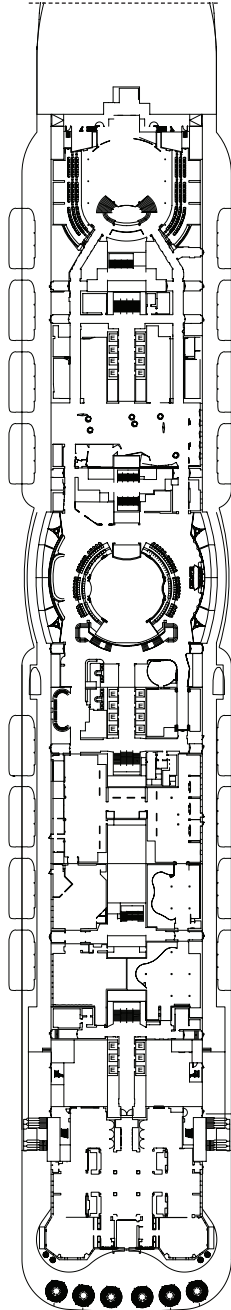

DECK 7
MONTEPULCIANO