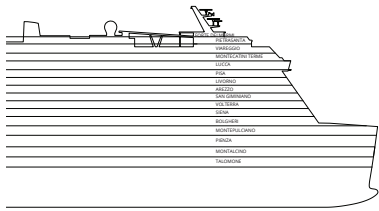

Costa Toscana

Inside cabin

Talamone, Montalcino, Bolgheri, Siena, Volterra, San Gimignano, Arezzo, Livorno, Pisa, Lucca, Montecatini Terme

Outside cabins ocean view

Talamone, Montalcino

Cabins with ocean view balcony

Montalcino*, Bolgheri, Siena, Volterra, San Gimignano, Arezzo, Venezia, Pisa, Lucca, Bellagio

* Cabins with loggia balcony (balcony door can be closed by the crew in case of bad weather)

Grt: 182.700 t
 Length: 337 m
 Width: 42 m
 Cruising speed: 17 Knots
 Max speed: 21,5 Knots