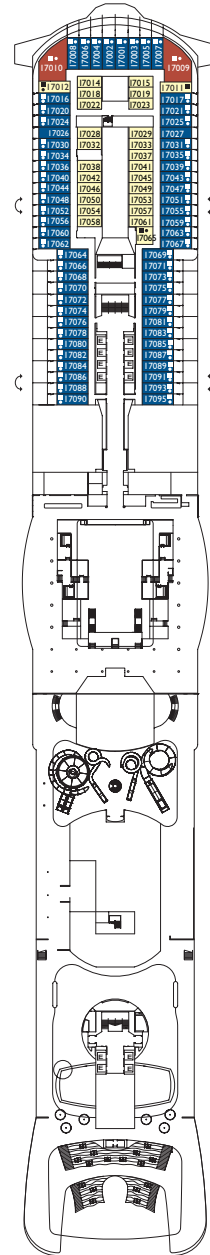

Montalcino*, Bolgheri, Siena, Volterra, San Gimignano, Arezzo, Venezia, Pisa, Lucca, Bellagio

* Cabins with loggia balcony (balcony door can be closed by the crew in case of bad weather)

Grt: 182.700 t
 Length: 337 m
 Width: 42 m
 Cruising speed: 17 Knots
 Max speed: 21,5 Knots

- H cabins for disabled guests
- C interconnecting cabins
- E lift
- single sofa bed
- 1 upper berth

Note: the matrimonial bed is available in all the categories of cabin.
 3° and 4° bed are available in all the categories.

DECK 8
BOLGHERI

DECK 7
MONTEPULCIANO

DECK 6
PIENZA

DECK 5
MONTALCINO

DECK 4
TALAMONE

Costa Toscana

Inside cabin

Talamone, Montalcino, Bolgheri, Siena, Volterra, San Gimignano, Arezzo, Livorno, Pisa, Lucca, Montecatini Terme

DECK 20
FORTE DEI MARMİ

DECK 19
PIETRASANTA

DECK 18
VIAREGGIO

DECK 17
MONTECATINI TERME

DECK 16
LUCCA

Grt: 182.700 t
 Length: 337 m
 Width: 42 m
 Cruising speed: 17 Knots
 Max speed: 21,5 Knots

- H cabins for disabled guests
- C interconnecting cabins
- E lift
- single sofa bed
- 1 upper berth