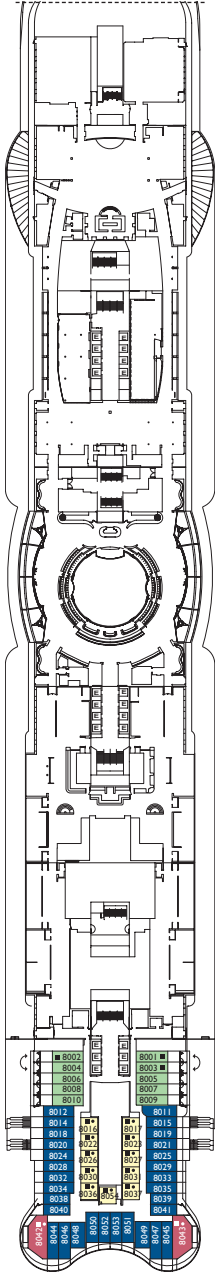

DECK 8
BOLGHERI