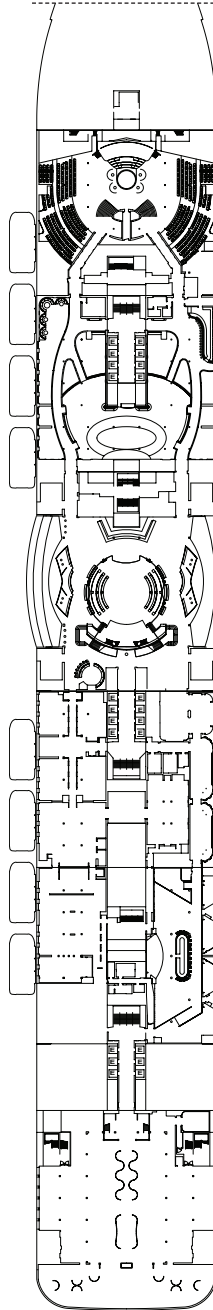

DECK 6
PIENZA