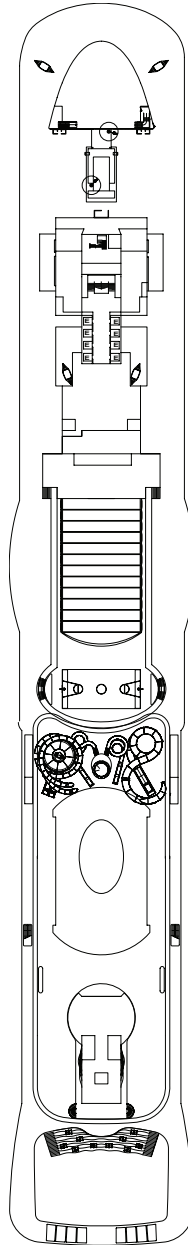

Montalcino*, Bolgheri, Siena, Volterra, San Gimignano, Arezzo, Venezia, Pisa, Lucca, Bellagio

* Cabins with loggia balcony (balcony door can be closed by the crew in case of bad weather)

Grt: 182.700 t
 Length: 337 m
 Width: 42 m
 Cruising speed: 17 Knots
 Max speed: 21,5 Knots

- H cabins for disabled guests
- C interconnecting cabins
- E lift
- single sofa bed
- 1 upper berth

Note: the matrimonial bed is available in all the categories of cabin.
 3° and 4° bed are available in all the categories.

DECK 20
FORTE DEI MARMİ

DECK 19
PIETRASANTA

DECK 18
VIAREGGIO

DECK 17
MONTECATINI TERME

DECK 16
LUCCA

Grt: 182.700 t
 Length: 337 m
 Width: 42 m
 Cruising speed: 17 Knots
 Max speed: 21,5 Knots

- H cabins for disabled guests
- C interconnecting cabins
- E lift
- single sofa bed
- 1 upper berth