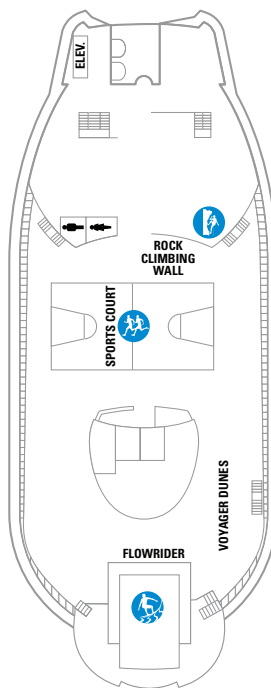

DECK 15

DECK 14

DECK 13

DECK 12

SUITES VP
BALCONY 6D
OCEAN VIEW 1L

LEGENDS

- △ Stateroom with sofa bed
- * Stateroom has third Pullman bed available
- † Stateroom has third and fourth Pullman beds available
- ◆ Stateroom with sofa bed and third Pullman bed available
- ‡ Stateroom has four additional Pullman beds available
- ‡ Connecting staterooms
- ♿ Indicates accessible staterooms
- ▣ Stateroom has an obstructed view

- 🍷 Dining Venue
- 🎮 Entertainment Area
- 🍹 Bars & Lounges
- 👶 Kids & Teens Area
- 🏊 Pool
- ♨ Spa
- 🏋 Fitness
- 🏃 Running Track
- 🧗 Rock climbing
- 🌊 FlowRider®
- ℹ Information
- 🏢 Conference Center
- 🛍 Shopping
- 🎰 Casino

DECK 11

DECK 10

SUITES **RS OS GS J3 J4**

BALCONY **3B 4B 6D**

INTERIOR **4U 1V 3V 4V**

DECK 9

SUITES **GT J3 J4**

BALCONY **1B 2B 3B 4B 6D**