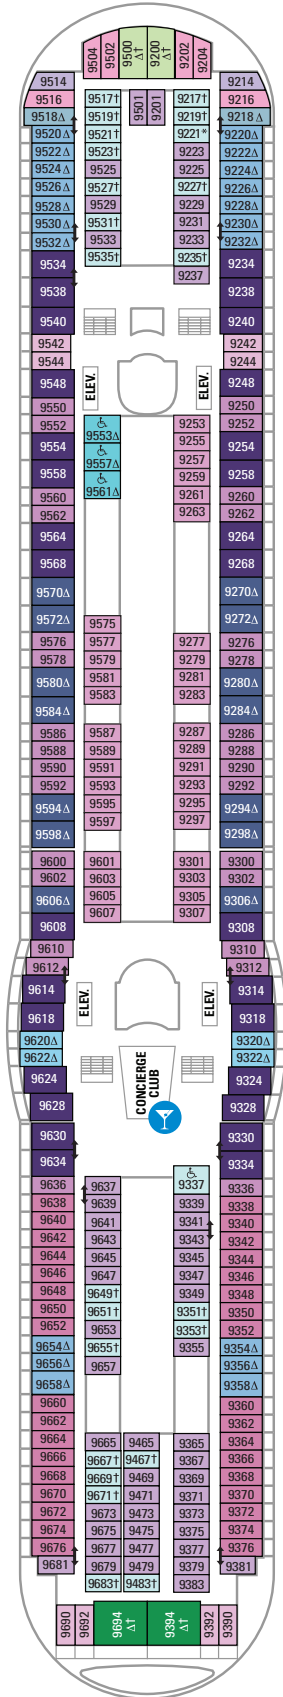

DECK 15

DECK 14

DECK 13

DECK 12

SUITES VP
BALCONY 6D
OCEAN VIEW 1L

LEGENDS

- △ Stateroom with sofa bed
- * Stateroom has third Pullman bed available
- † Stateroom has third and fourth Pullman beds available
- ◆ Stateroom with sofa bed and third Pullman bed available
- ‡ Stateroom has four additional Pullman beds available
- ‡ Connecting staterooms
- ♿ Indicates accessible staterooms
- ▣ Stateroom has an obstructed view

DECK 11

DECK 10

SUITES **RS OS GS J3 J4**

BALCONY **3B 4B 6D**

INTERIOR **4U 1V 3V 4V**

DECK 9

SUITES **GT J3 J4**

BALCONY **1B 2B 3B 4B 6D**

OCEAN VIEW **1K 1M 4M 8N**

INTERIOR **4U 1V 3V 4V**

DECK 8

SUITES **GT**
 BALCONY **2B 3B 4B 1D 2D 5D 6D**
 OCEAN VIEW **1K 1M**
 INTERIOR **1T 3V 4V**

DECK 7

SUITES **J5**
 BALCONY **1B 2B 3B 6B 3D 4D 6D 7D**
 OCEAN VIEW **1K 4M 8N**
 INTERIOR **1T 3V 6V**

DECK 6

SUITES **J5**
 BALCONY **1B 2B 3B 6B 3D 4D 7D**
 OCEAN VIEW **1K 1M 4M 8N**
 INTERIOR **1T 3V 6V**

DECK 5

DECK 4

DECK 3
 OCEAN VIEW 1N 2N 3N 8N
 INTERIOR 6V

DECK 2

OCEAN VIEW 1N 2N 3N 8N

SUITES