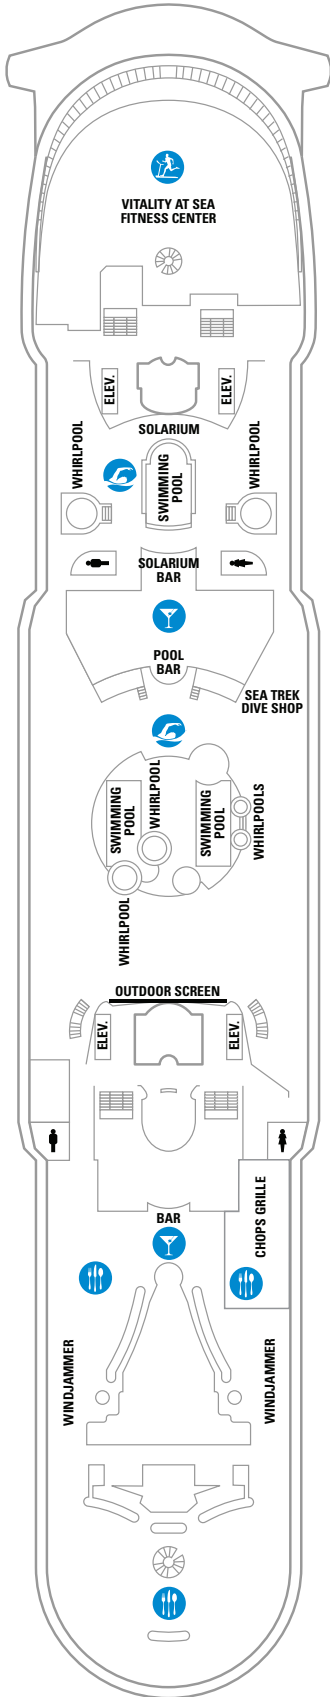

DECK 11

DECK 10

SUITES **RS OS GS J3 J4**

BALCONY **3B 4B 6D**

INTERIOR **4U 1V 3V 4V**

DECK 9

SUITES **GT J3 J4**

BALCONY **1B 2B 3B 4B 6D**

OCEAN VIEW **1K 1M 4M 8N**

INTERIOR **4U 1V 3V 4V**