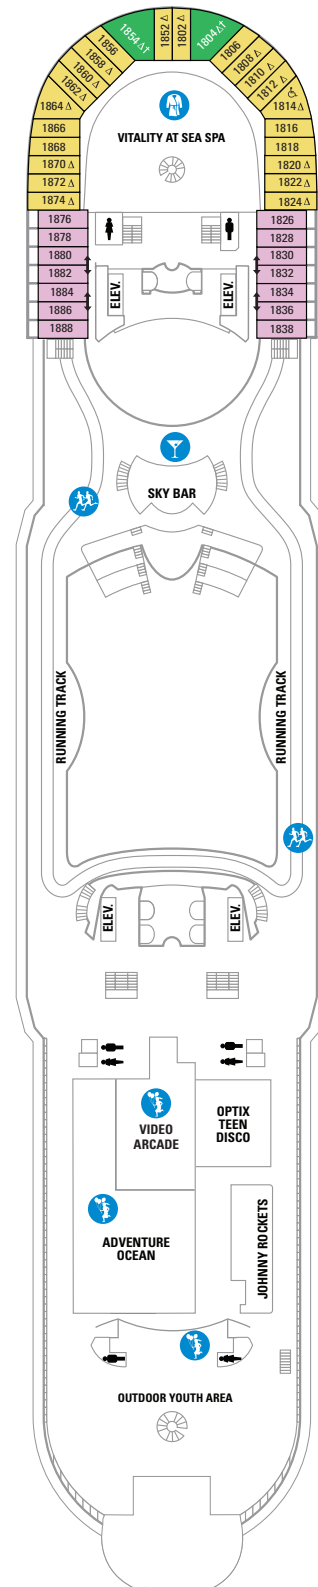

DECK 15

DECK 14

DECK 13

DECK 12

SUITES VP
BALCONY 6D
OCEAN VIEW 1L

LEGENDS

- △ Stateroom with sofa bed
- * Stateroom has third Pullman bed available
- † Stateroom has third and fourth Pullman beds available
- ◆ Stateroom with sofa bed and third Pullman bed available
- ‡ Stateroom has four additional Pullman beds available
- ‡ Connecting staterooms
- ♿ Indicates accessible staterooms
- ▣ Stateroom has an obstructed view

- 🍷 Dining Venue
- 🎮 Entertainment Area
- 🍹 Bars & Lounges
- 👶 Kids & Teens Area
- 🏊 Pool
- ♨ Spa
- 🏋 Fitness
- 🏃 Running Track
- 🧗 Rock climbing
- 🌊 FlowRider®
- ℹ Information
- 🏢 Conference Center
- 🛍 Shopping
- 🎰 Casino

DECK 11

DECK 10

SUITES **RS OS GS J3 J4**

BALCONY **3B 4B 6D**

INTERIOR **4U 1V 3V 4V**

DECK 9

SUITES **GT J3 J4**

BALCONY **1B 2B 3B 4B 6D**

OCEAN VIEW **1K 1M 4M 8N**

INTERIOR **4U 1V 3V 4V**

DECK 8

SUITES **GT**
 BALCONY **2B 3B 4B 1D 2D 5D 6D**
 OCEAN VIEW **1K 1M**
 INTERIOR **1T 3V 4V**

DECK 7

SUITES **J5**
 BALCONY **1B 2B 3B 6B 3D 4D 6D 7D**
 OCEAN VIEW **1K 4M 8N**
 INTERIOR **1T 3V 6V**