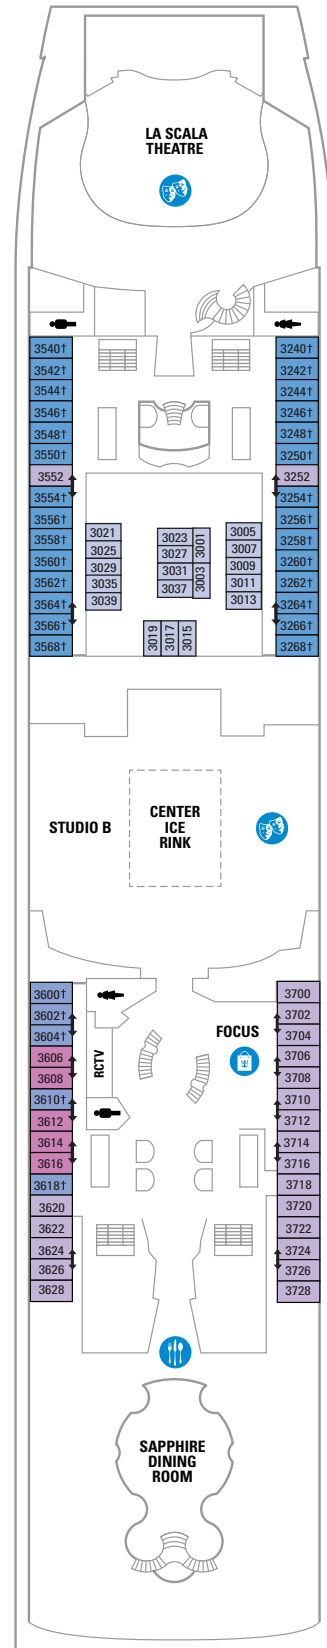

DECK 15

DECK 14

DECK 13

DECK 12

SUITES VP
BALCONY 6D
OCEAN VIEW 1L

LEGENDS

- △ Stateroom with sofa bed
- * Stateroom has third Pullman bed available
- † Stateroom has third and fourth Pullman beds available
- ◆ Stateroom with sofa bed and third Pullman bed available
- ‡ Stateroom has four additional Pullman beds available
- ‡ Connecting staterooms
- ♿ Indicates accessible staterooms
- ▣ Stateroom has an obstructed view

DECK 11

DECK 10

SUITES **RS OS GS J3 J4**

BALCONY **3B 4B 6D**

INTERIOR **4U 1V 3V 4V**

DECK 9

SUITES **GT J3 J4**

BALCONY **1B 2B 3B 4B 6D**

OCEAN VIEW **1K 1M 4M 8N**

INTERIOR **4U 1V 3V 4V**

DECK 8

SUITES **GT**
 BALCONY **2B 3B 4B 1D 2D 5D 6D**
 OCEAN VIEW **1K 1M**
 INTERIOR **1T 3V 4V**

DECK 7

SUITES **J5**
 BALCONY **1B 2B 3B 6B 3D 4D 6D 7D**
 OCEAN VIEW **1K 4M 8N**
 INTERIOR **1T 3V 6V**

DECK 6

SUITES **J5**
 BALCONY **1B 2B 3B 6B 3D 4D 7D**
 OCEAN VIEW **1K 1M 4M 8N**
 INTERIOR **1T 3V 6V**

DECK 5

DECK 4

DECK 3
 OCEAN VIEW 1N 2N 3N 8N
 INTERIOR 6V

DECK 2

OCEAN VIEW 1N 2N 3N 8N

SUITES