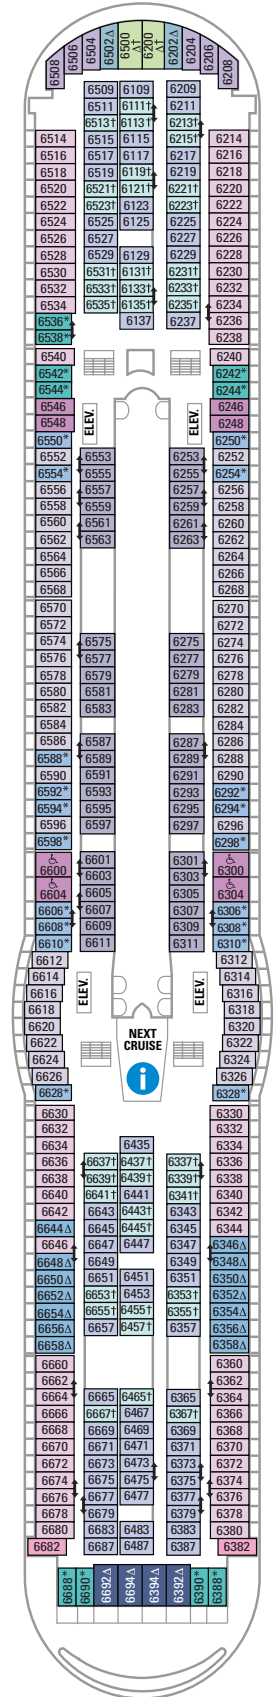

DECK 15

DECK 14

DECK 13

DECK 12

SUITES VP
BALCONY 6D
OCEAN VIEW 1L

LEGENDS

- △ Stateroom with sofa bed
- * Stateroom has third Pullman bed available
- † Stateroom has third and fourth Pullman beds available
- ◆ Stateroom with sofa bed and third Pullman bed available
- ‡ Stateroom has four additional Pullman beds available
- ‡ Connecting staterooms
- ♿ Indicates accessible staterooms
- ▣ Stateroom has an obstructed view

DECK 11

DECK 10

SUITES **RS OS GS J3 J4**

BALCONY **3B 4B 6D**

INTERIOR **4U 1V 3V 4V**

DECK 9

SUITES **GT J3 J4**

BALCONY **1B 2B 3B 4B 6D**

OCEAN VIEW **1K 1M 4M 8N**

INTERIOR **4U 1V 3V 4V**

DECK 8

SUITES **GT**
 BALCONY **2B 3B 4B 1D 2D 5D 6D**
 OCEAN VIEW **1K 1M**
 INTERIOR **1T 3V 4V**

DECK 7

SUITES **J5**
 BALCONY **1B 2B 3B 6B 3D 4D 6D 7D**
 OCEAN VIEW **1K 4M 8N**
 INTERIOR **1T 3V 6V**

DECK 6

SUITES **J5**
 BALCONY **1B 2B 3B 6B 3D 4D 7D**
 OCEAN VIEW **1K 1M 4M 8N**
 INTERIOR **1T 3V 6V**

DECK 5

DECK 4

DECK 3
 OCEAN VIEW 1N 2N 3N 8N
 INTERIOR 6V

DECK 2

OCEAN VIEW 1N 2N 3N 8N

SUITES