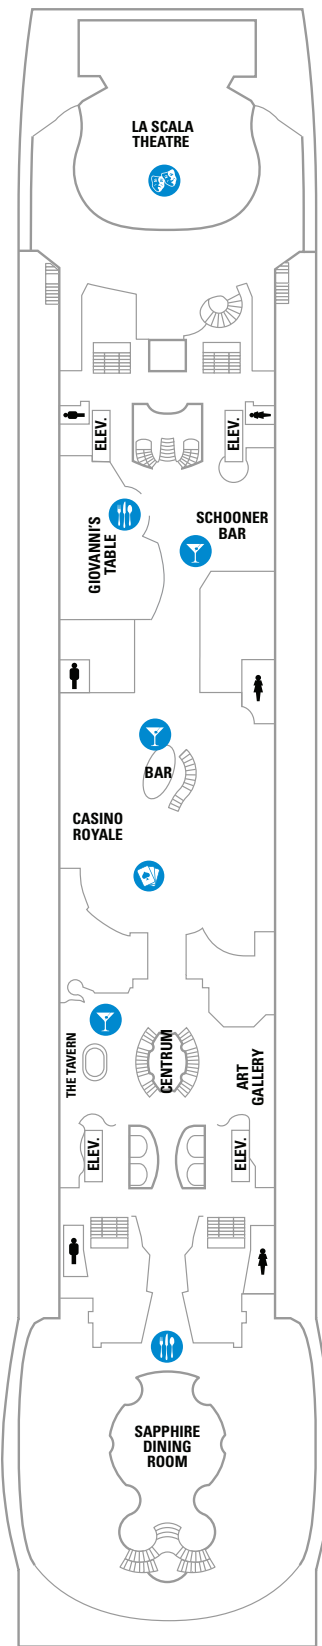

DECK 15

DECK 14

DECK 13

DECK 12

SUITES VP
BALCONY 6D
OCEAN VIEW 1L

LEGENDS

- △ Stateroom with sofa bed
- * Stateroom has third Pullman bed available
- † Stateroom has third and fourth Pullman beds available
- ◆ Stateroom with sofa bed and third Pullman bed available
- ‡ Stateroom has four additional Pullman beds available
- ‡ Connecting staterooms
- ♿ Indicates accessible staterooms
- ▣ Stateroom has an obstructed view

OCEAN VIEW **1K 1M 4M 8N**

INTERIOR **4U 1V 3V 4V**

DECK 8

SUITES **GT**
 BALCONY **2B 3B 4B 1D 2D 5D 6D**
 OCEAN VIEW **1K 1M**
 INTERIOR **1T 3V 4V**

DECK 7

SUITES **J5**
 BALCONY **1B 2B 3B 6B 3D 4D 6D 7D**
 OCEAN VIEW **1K 4M 8N**
 INTERIOR **1T 3V 6V**

DECK 6

SUITES **J5**
 BALCONY **1B 2B 3B 6B 3D 4D 7D**
 OCEAN VIEW **1K 1M 4M 8N**
 INTERIOR **1T 3V 6V**

DECK 5

DECK 4

DECK 3
 OCEAN VIEW 1N 2N 3N 8N
 INTERIOR 6V

DECK 2

OCEAN VIEW 1N 2N 3N 8N

SUITES

RS **Royal Suite - 1 Bedroom** - Grand entrance with doorbell. Bedroom with king-size bed, and private bathroom with tub, private balcony with whirlpool, living room with queen-size sofa bed and baby grand piano. 1,066 sq. ft. Balcony 196 sq. ft.