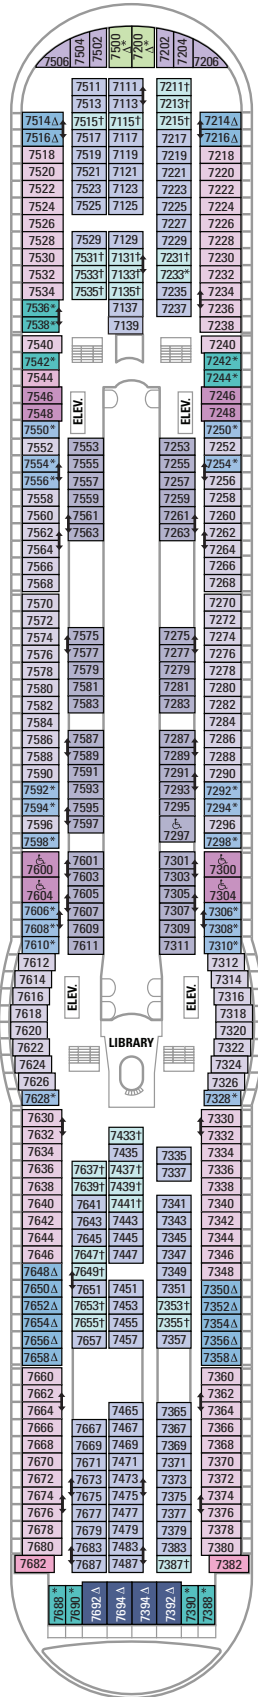

DECK 15

DECK 14

DECK 13

DECK 12

SUITES VP
BALCONY 6D
OCEAN VIEW 1L

LEGENDS

- △ Stateroom with sofa bed
- * Stateroom has third Pullman bed available
- † Stateroom has third and fourth Pullman beds available
- ◆ Stateroom with sofa bed and third Pullman bed available
- ‡ Stateroom has four additional Pullman beds available
- ‡ Connecting staterooms
- ♿ Indicates accessible staterooms
- ▣ Stateroom has an obstructed view

DECK 11

DECK 10

SUITES **RS OS GS J3 J4**

BALCONY **3B 4B 6D**

INTERIOR **4U 1V 3V 4V**

DECK 9

SUITES **GT J3 J4**

BALCONY **1B 2B 3B 4B 6D**

OCEAN VIEW **1K 1M 4M 8N**

INTERIOR **4U 1V 3V 4V**

DECK 8

SUITES **GT**
 BALCONY **2B 3B 4B 1D 2D 5D 6D**
 OCEAN VIEW **1K 1M**
 INTERIOR **1T 3V 4V**

DECK 7

SUITES **J5**
 BALCONY **1B 2B 3B 6B 3D 4D 6D 7D**
 OCEAN VIEW **1K 4M 8N**
 INTERIOR **1T 3V 6V**

DECK 6

SUITES **J5**
 BALCONY **1B 2B 3B 6B 3D 4D 7D**
 OCEAN VIEW **1K 1M 4M 8N**
 INTERIOR **1T 3V 6V**

DECK 5

DECK 4

DECK 3
 OCEAN VIEW 1N 2N 3N 8N
 INTERIOR 6V

DECK 2

OCEAN VIEW 1N 2N 3N 8N

SUITES