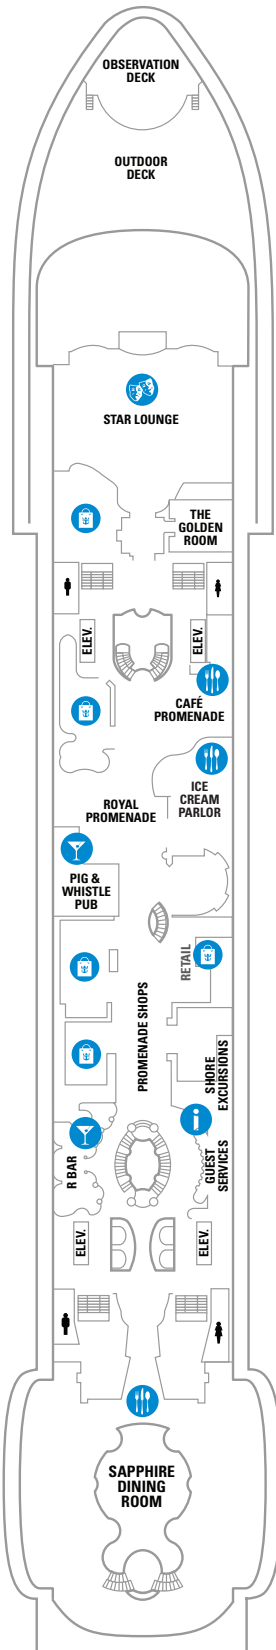

DECK 15

DECK 14

DECK 13

DECK 12

SUITES VP
BALCONY 6D
OCEAN VIEW 1L

LEGENDS

- △ Stateroom with sofa bed
- * Stateroom has third Pullman bed available
- † Stateroom has third and fourth Pullman beds available
- ◆ Stateroom with sofa bed and third Pullman bed available
- ‡ Stateroom has four additional Pullman beds available
- ‡ Connecting staterooms
- ♿ Indicates accessible staterooms
- ▣ Stateroom has an obstructed view

DECK 11

DECK 10

SUITES **RS OS GS J3 J4**

BALCONY **3B 4B 6D**

INTERIOR **4U 1V 3V 4V**

DECK 9

SUITES **GT J3 J4**

BALCONY **1B 2B 3B 4B 6D**

OCEAN VIEW **1K 1M 4M 8N**

INTERIOR **4U 1V 3V 4V**

DECK 8

SUITES **GT**
 BALCONY **2B 3B 4B 1D 2D 5D 6D**
 OCEAN VIEW **1K 1M**
 INTERIOR **1T 3V 4V**

DECK 7

SUITES **J5**
 BALCONY **1B 2B 3B 6B 3D 4D 6D 7D**
 OCEAN VIEW **1K 4M 8N**
 INTERIOR **1T 3V 6V**

DECK 6

SUITES **J5**
 BALCONY **1B 2B 3B 6B 3D 4D 7D**
 OCEAN VIEW **1K 1M 4M 8N**
 INTERIOR **1T 3V 6V**

DECK 5

DECK 4

DECK 3
 OCEAN VIEW 1N 2N 3N 8N
 INTERIOR 6V

DECK 2

OCEAN VIEW 1N 2N 3N 8N

SUITES