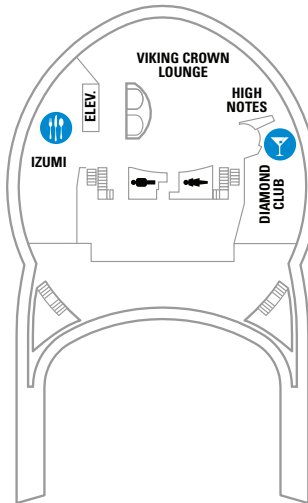

DECK 15

DECK 14

DECK 13

DECK 12

SUITES VP
BALCONY 6D
OCEAN VIEW 1L

LEGENDS

- △ Stateroom with sofa bed
- * Stateroom has third Pullman bed available
- † Stateroom has third and fourth Pullman beds available
- ◆ Stateroom with sofa bed and third Pullman bed available
- ‡ Stateroom has four additional Pullman beds available
- ‡ Connecting staterooms
- ♿ Indicates accessible staterooms
- ▣ Stateroom has an obstructed view

DECK 11

DECK 10

SUITES **RS OS GS J3 J4**

BALCONY **3B 4B 6D**

INTERIOR **4U 1V 3V 4V**

DECK 9

SUITES **GT J3 J4**

BALCONY **1B 2B 3B 4B 6D**