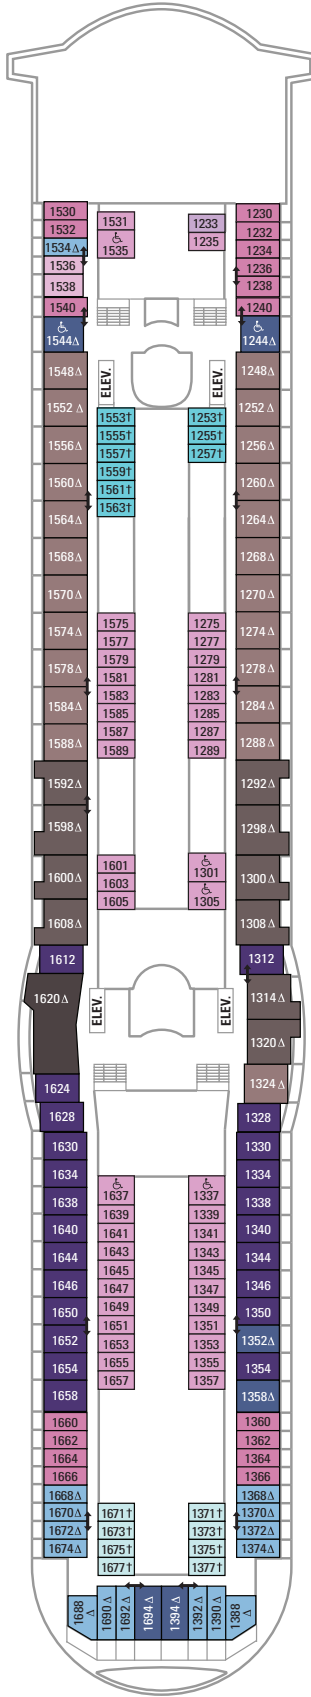

DECK 15

DECK 14

DECK 13

DECK 12

SUITES VP
BALCONY 6D
OCEAN VIEW 1L

LEGENDS

- △ Stateroom with sofa bed
- * Stateroom has third Pullman bed available
- † Stateroom has third and fourth Pullman beds available
- ◆ Stateroom with sofa bed and third Pullman bed available
- ‡ Stateroom has four additional Pullman beds available
- ‡ Connecting staterooms
- ♿ Indicates accessible staterooms
- ▣ Stateroom has an obstructed view

DECK 11

DECK 10

SUITES **RS OS GS J3 J4**

BALCONY **3B 4B 6D**

INTERIOR **4U 1V 3V 4V**

DECK 9

SUITES **GT J3 J4**

BALCONY **1B 2B 3B 4B 6D**

OCEAN VIEW **1K 1M 4M 8N**

INTERIOR **4U 1V 3V 4V**

DECK 8

SUITES **GT**
 BALCONY **2B 3B 4B 1D 2D 5D 6D**
 OCEAN VIEW **1K 1M**
 INTERIOR **1T 3V 4V**

DECK 7

SUITES **J5**
 BALCONY **1B 2B 3B 6B 3D 4D 6D 7D**
 OCEAN VIEW **1K 4M 8N**
 INTERIOR **1T 3V 6V**

DECK 6

SUITES **J5**
 BALCONY **1B 2B 3B 6B 3D 4D 7D**
 OCEAN VIEW **1K 1M 4M 8N**
 INTERIOR **1T 3V 6V**

DECK 5

DECK 4

DECK 3
 OCEAN VIEW 1N 2N 3N 8N
 INTERIOR 6V

DECK 2

OCEAN VIEW 1N 2N 3N 8N

SUITES