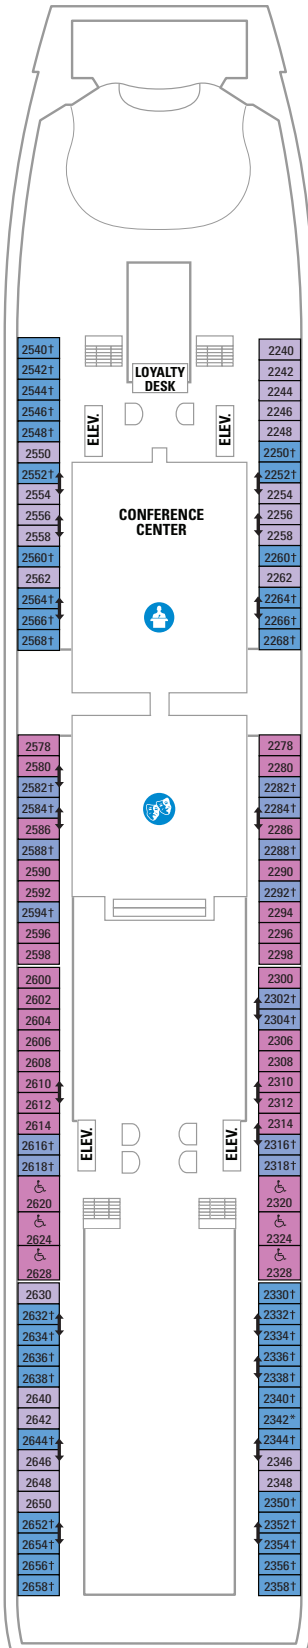

DECK 15

DECK 14

DECK 13

DECK 12

SUITES VP
BALCONY 6D
OCEAN VIEW 1L

LEGENDS

- △ Stateroom with sofa bed
- * Stateroom has third Pullman bed available
- † Stateroom has third and fourth Pullman beds available
- ◆ Stateroom with sofa bed and third Pullman bed available
- ‡ Stateroom has four additional Pullman beds available
- ‡ Connecting staterooms
- ♿ Indicates accessible staterooms
- ▣ Stateroom has an obstructed view

DECK 11

DECK 10

SUITES **RS OS GS J3 J4**

BALCONY **3B 4B 6D**

INTERIOR **4U 1V 3V 4V**

DECK 9

SUITES **GT J3 J4**

BALCONY **1B 2B 3B 4B 6D**

OCEAN VIEW **1K 1M 4M 8N**

INTERIOR **4U 1V 3V 4V**

DECK 8

SUITES **GT**
 BALCONY **2B 3B 4B 1D 2D 5D 6D**
 OCEAN VIEW **1K 1M**
 INTERIOR **1T 3V 4V**

DECK 7

SUITES **J5**
 BALCONY **1B 2B 3B 6B 3D 4D 6D 7D**
 OCEAN VIEW **1K 4M 8N**
 INTERIOR **1T 3V 6V**

DECK 6

SUITES **J5**
 BALCONY **1B 2B 3B 6B 3D 4D 7D**
 OCEAN VIEW **1K 1M 4M 8N**
 INTERIOR **1T 3V 6V**

DECK 5

DECK 4

DECK 3
 OCEAN VIEW 1N 2N 3N 8N
 INTERIOR 6V

DECK 2

OCEAN VIEW 1N 2N 3N 8N

SUITES