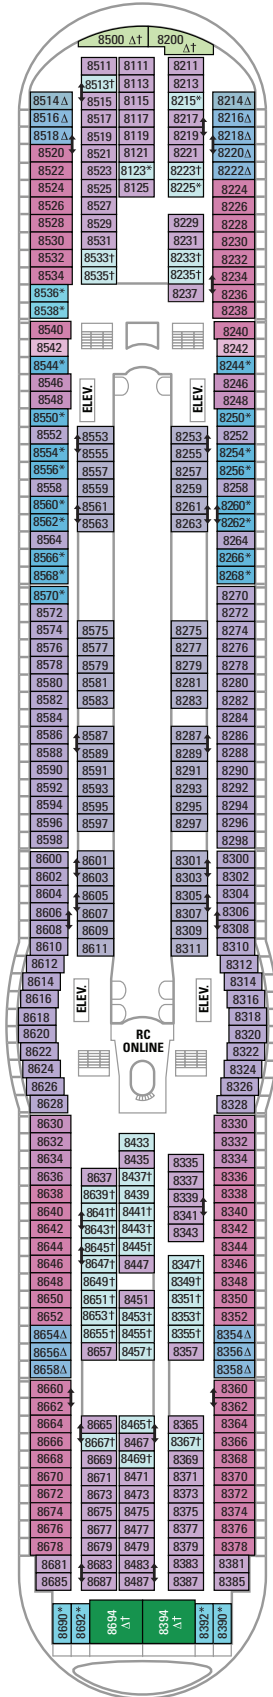

DECK 15

DECK 14

DECK 13

DECK 12

SUITES VP
BALCONY 6D
OCEAN VIEW 1L

LEGENDS

- △ Stateroom with sofa bed
- * Stateroom has third Pullman bed available
- † Stateroom has third and fourth Pullman beds available
- ◆ Stateroom with sofa bed and third Pullman bed available
- ‡ Stateroom has four additional Pullman beds available
- ‡ Connecting staterooms
- ♿ Indicates accessible staterooms
- ▣ Stateroom has an obstructed view

DECK 11

DECK 10

SUITES **RS OS GS J3 J4**

BALCONY **3B 4B 6D**

INTERIOR **4U 1V 3V 4V**

DECK 9

SUITES **GT J3 J4**

BALCONY **1B 2B 3B 4B 6D**

OCEAN VIEW **1K 1M 4M 8N**

INTERIOR **4U 1V 3V 4V**

DECK 8

SUITES **GT**
 BALCONY **2B 3B 4B 1D 2D 5D 6D**
 OCEAN VIEW **1K 1M**
 INTERIOR **1T 3V 4V**

DECK 7

SUITES **J5**
 BALCONY **1B 2B 3B 6B 3D 4D 6D 7D**
 OCEAN VIEW **1K 4M 8N**
 INTERIOR **1T 3V 6V**

DECK 6

SUITES **J5**
 BALCONY **1B 2B 3B 6B 3D 4D 7D**
 OCEAN VIEW **1K 1M 4M 8N**
 INTERIOR **1T 3V 6V**

DECK 5

DECK 4

DECK 3
 OCEAN VIEW 1N 2N 3N 8N
 INTERIOR 6V

DECK 2

OCEAN VIEW 1N 2N 3N 8N

SUITES