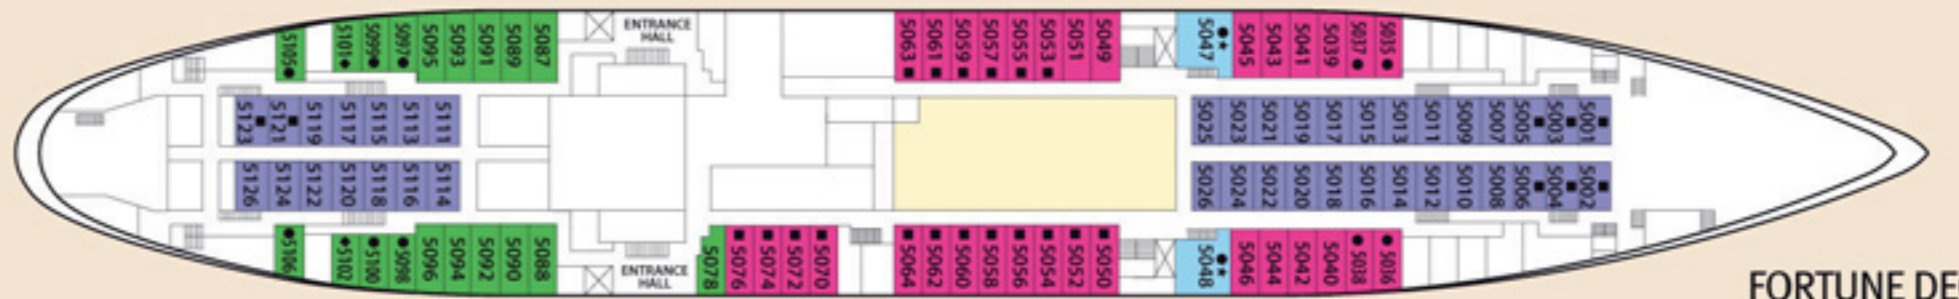

Orient Queen

PANORAMIC DECK

COMPASS DECK

SUN DECK

BOAT DECK

MERRY DECK

PHOENICIAN DECK

CEDARS DECK

FORTUNE DECK

IA IB Inside Standard

ID Inside Premium

XE Outside Deluxe

S Suite

Symbol Legend

- none 2 lower beds
- double bed
- 1 lower bed
- ★ double bed + sofa
- ◆ double bed + 1 upper bed
- 2 lower beds + 2 upper beds
- 1 lower bed + 1 upper bed
- ⊕ Staterooms with bathtub
- * Suitable for wheelchairs
- ⊖ Staterooms with obstructed view

SHIP SPECIFICATIONS

Tonnage	15.781
Length	160.13 m
Breadth	22.80 m
Draught	6,70 m
Cruising Speed	16 knots
Passenger Decks	8
Elevators	4
Stabilizers	YES
Electric Current	220V AC
Classification Society	DNV