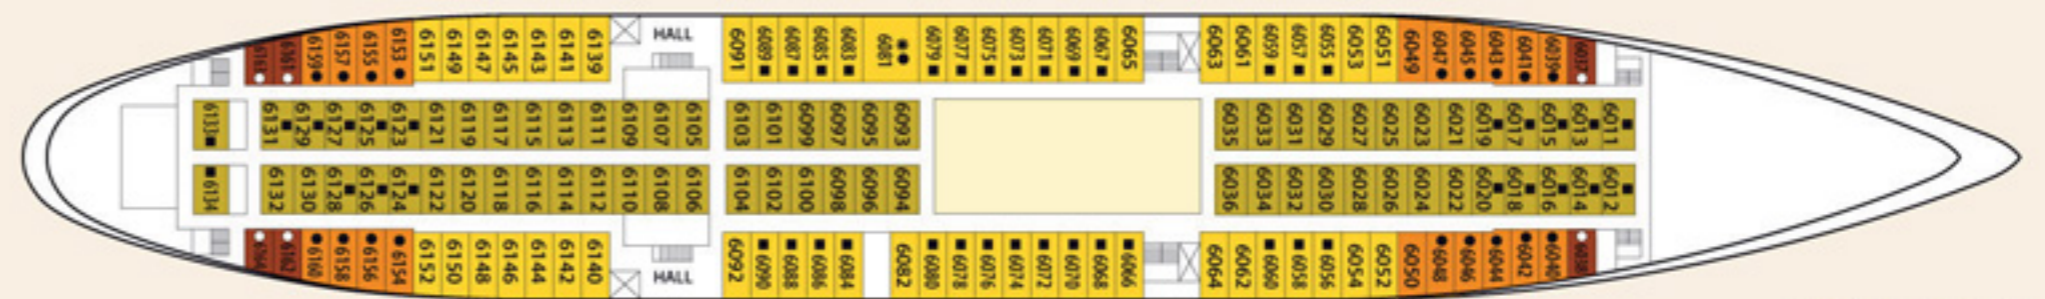

Orient Queen

PANORAMIC DECK

COMPASS DECK

SUN DECK

BOAT DECK

MERRY DECK

PHOENICIAN DECK

CEDARS DECK

FORTUNE DECK

IA IB Inside Standard

ID Inside Premium

XE Outside Deluxe

S Suite

Symbol Legend

- none 2 lower beds
- double bed
- 1 lower bed
- ★ double bed + sofa
- ◆ double bed + 1 upper bed
- 2 lower beds + 2 upper beds
- 1 lower bed + 1 upper bed
- ⊕ Staterooms with bathtub
- * Suitable for wheelchairs
- ⊖ Staterooms with obstructed view

SHIP SPECIFICATIONS

Tonnage	15.781
Length	160.13 m
Breadth	22.80 m
Draught	6,70 m
Cruising Speed	16 knots
Passenger Decks	8
Elevators	4
Stabilizers	YES
Electric Current	220V AC
Classification Society	DNV