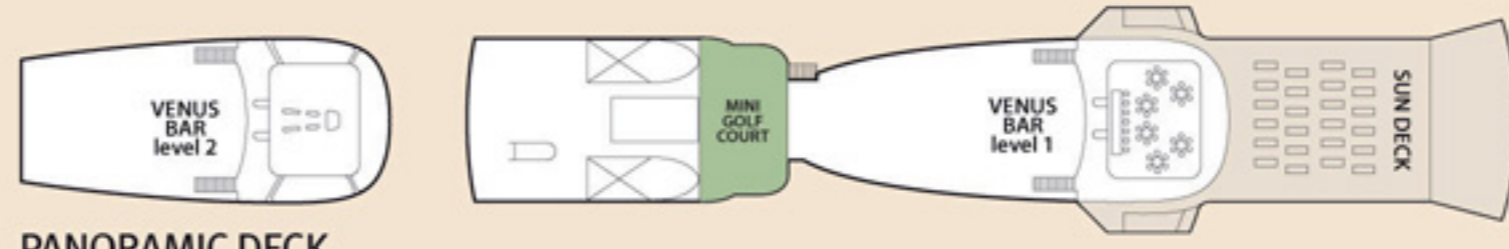

Orient Queen

PANORAMIC DECK

COMPASS DECK

SUN DECK

BOAT DECK

MERRY DECK

PHOENICIAN DECK

CEDARS DECK

FORTUNE DECK

IA IB Inside Standard

ID Inside Premium

XE Outside Deluxe

S Suite

Symbol Legend

- none 2 lower beds
- double bed
- 1 lower bed
- ★ double bed + sofa
- ◆ double bed + 1 upper bed
- 2 lower beds + 2 upper beds
- 1 lower bed + 1 upper bed
- ⊕ Staterooms with bathtub
- * Suitable for wheelchairs
- ⊖ Staterooms with obstructed view

Places to eat

BOAT DECK	MERRY DECK
Horizon Buffet	Mermaid Restaurant

Bars, Lounges & Entertainment

PANORAMIC DECK	COMPASS DECK	MERRY DECK
Venus Bar - level 2	Venus Bar - level 1	Stars Show Lounge Reflections Lounge & Bar Casino

SHIP SPECIFICATIONS

Tonnage	15.781
Length	160.13 m
Breadth	22.80 m
Draught	6,70 m
Cruising Speed	16 knots
Passenger Decks	8
Elevators	4
Stabilizers	YES
Electric Current	220V AC
Classification Society	DNV