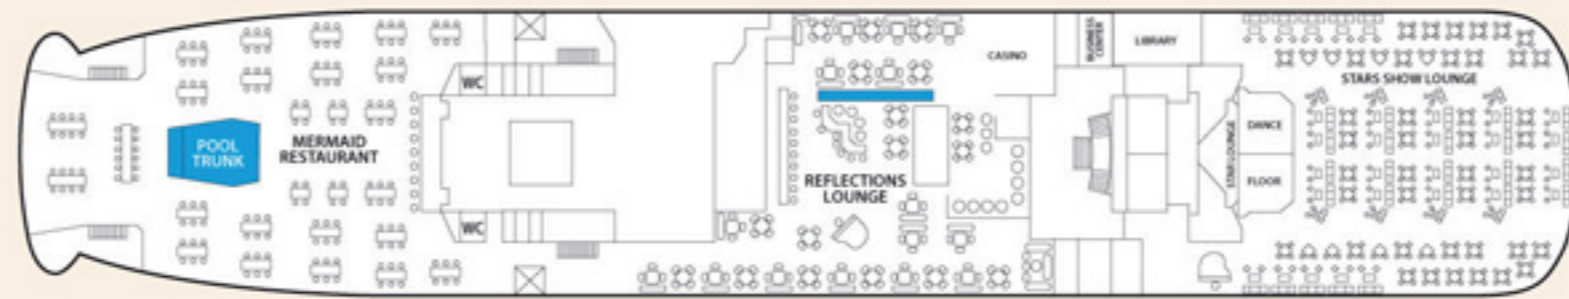

Orient Queen

PANORAMIC DECK

COMPASS DECK

SUN DECK

BOAT DECK

MERRY DECK

PHOENICIAN DECK

CEDARS DECK

FORTUNE DECK

IA IB Inside Standard

ID Inside Premium

XE Outside Deluxe

S Suite

Symbol Legend

- none 2 lower beds
- double bed
- 1 lower bed
- ★ double bed + sofa
- ◆ double bed + 1 upper bed
- 2 lower beds + 2 upper beds
- 1 lower bed + 1 upper bed
- ⊕ Staterooms with bathtub
- * Suitable for wheelchairs
- ⊖ Staterooms with obstructed view

Places to eat

BOAT DECK	MERRY DECK
Horizon Buffet	Mermaid Restaurant

Bars, Lounges & Entertainment

PANORAMIC DECK	COMPASS DECK	MERRY DECK
Venus Bar - level 2	Venus Bar - level 1	Stars Show Lounge Reflections Lounge & Bar Casino

Services/Fitness

COMPASS DECK	SUN DECK	BOAT DECK	MERRY DECK	PHOENICIAN DECK
Mini Golf Court	Swimming Pool	Hospital	Internet Corner	Duty Free & Travel Value Shop
	Sauna	Spa & Massage		Reception
	Fitness Center	Beauty Salon		Shore Excursions Desk
		Swimming Pool		Photo Gallery