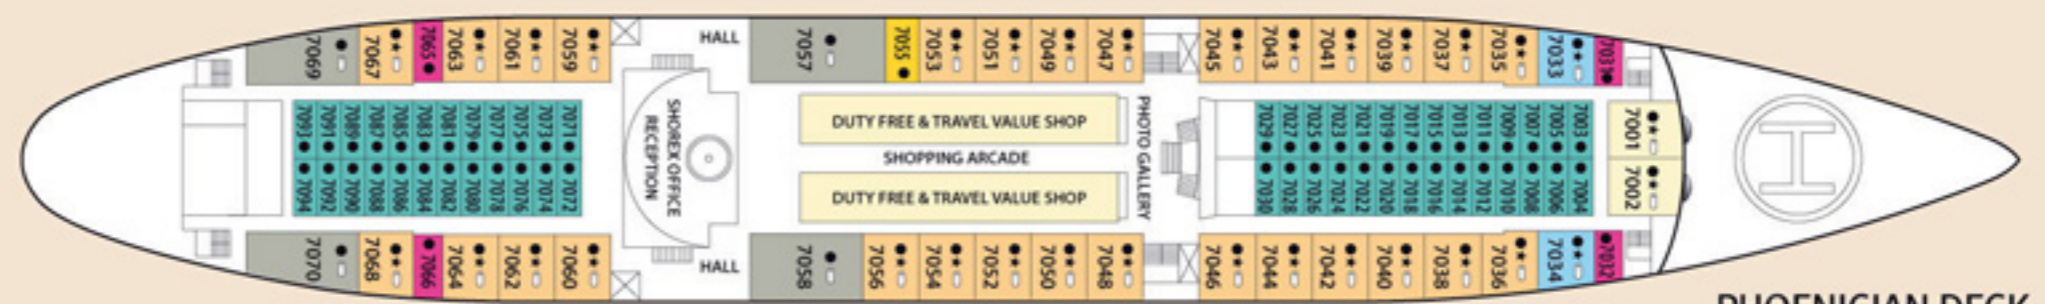

Orient Queen

PANORAMIC DECK

COMPASS DECK

SUN DECK

BOAT DECK

MERRY DECK

PHOENICIAN DECK

CEDARS DECK

FORTUNE DECK

IA IB Inside Standard

ID Inside Premium

XE Outside Deluxe

S Suite

Symbol Legend

- none 2 lower beds
- double bed
- 1 lower bed
- ★ double bed + sofa
- ◆ double bed + 1 upper bed
- 2 lower beds + 2 upper beds
- 1 lower bed + 1 upper bed
- ⊕ Staterooms with bathtub
- * Suitable for wheelchairs
- ⊖ Staterooms with obstructed view

SHIP SPECIFICATIONS

Tonnage	15.781
Length	160.13 m
Breadth	22.80 m
Draught	6,70 m
Cruising Speed	16 knots
Passenger Decks	8
Elevators	4
Stabilizers	YES
Electric Current	220V AC
Classification Society	DNV