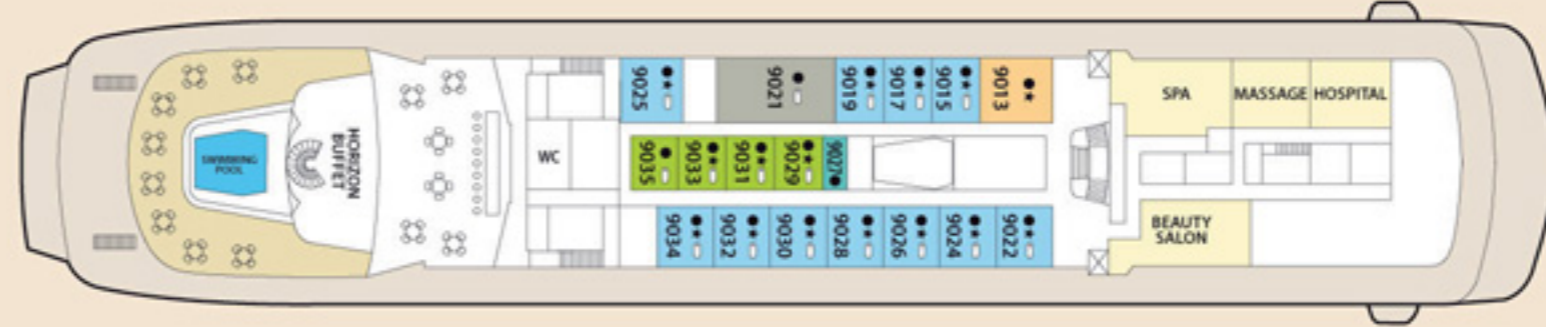

Orient Queen

COMPASS DECK

SUN DECK

BOAT DECK

IA IB Inside Standard

ID Inside Premium

XE Outside Deluxe

S Suite

Symbol Legend

- none 2 lower beds
- double bed
- 1 lower bed
- ●★ double bed + sofa
- double bed + 1 upper bed
- 2 lower beds + 2 upper beds
- 1 lower bed + 1 upper bed
- ⊕ Staterooms with bathtub
- Suitable for wheelchairs
- ⊖ Staterooms with obstructed view

Places to eat

BOAT DECK	MERRY DECK
Horizon Buffet	Mermaid Restaurant

Bars, Lounges & Entertainment

PANORAMIC DECK	COMPASS DECK	MERRY DECK
Venus Bar - level 2	Venus Bar - level 1	Stars Show Lounge Reflections Lounge & Bar Casino

Services/Fitness

COMPASS DECK	SUN DECK	BOAT DECK	MERRY DECK	PHOENICIAN DECK
Mini Golf Court	Swimming Pool	Hospital	Internet Corner	Duty Free & Travel Value Shop
	Sauna	Spa & Massage		Reception
	Fitness Center	Beauty Salon		Shore Excursions Desk
		Swimming Pool		Photo Gallery