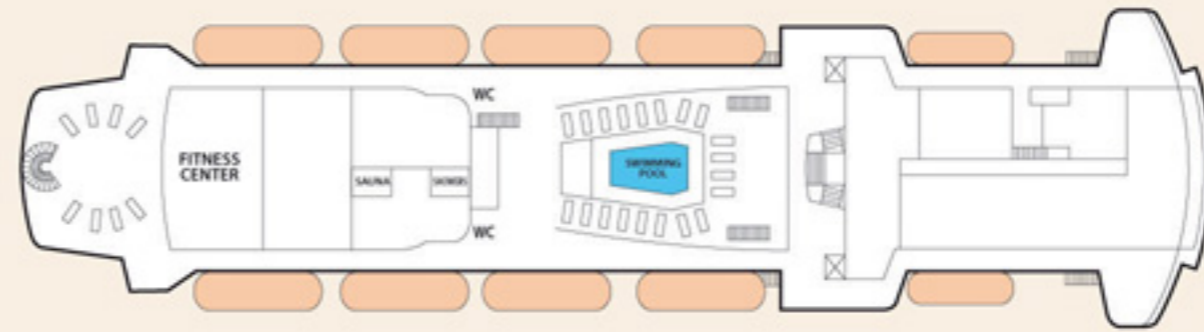

Orient Queen

COMPASS DECK

SUN DECK

BOAT DECK

IA IB Inside Standard

ID Inside Premium

XE Outside Deluxe

S Suite

Symbol Legend

- none 2 lower beds
- double bed
- 1 lower bed
- ●★ double bed + sofa
- double bed + 1 upper bed
- 2 lower beds + 2 upper beds
- 1 lower bed + 1 upper bed
- ⊕ Staterooms with bathtub
- Suitable for wheelchairs
- ⊖ Staterooms with obstructed view

Places to eat

BOAT DECK	MERRY DECK
Horizon Buffet	Mermaid Restaurant

Bars, Lounges & Entertainment

PANORAMIC DECK	COMPASS DECK	MERRY DECK
Venus Bar - level 2	Venus Bar - level 1	Stars Show Lounge Reflections Lounge & Bar Casino

Services/Fitness

COMPASS DECK	SUN DECK	BOAT DECK	MERRY DECK	PHOENICIAN DECK
Mini Golf Court	Swimming Pool	Hospital	Internet Corner	Duty Free & Travel Value Shop
	Sauna	Spa & Massage		Reception
	Fitness Center	Beauty Salon		Shore Excursions Desk
		Swimming Pool		Photo Gallery