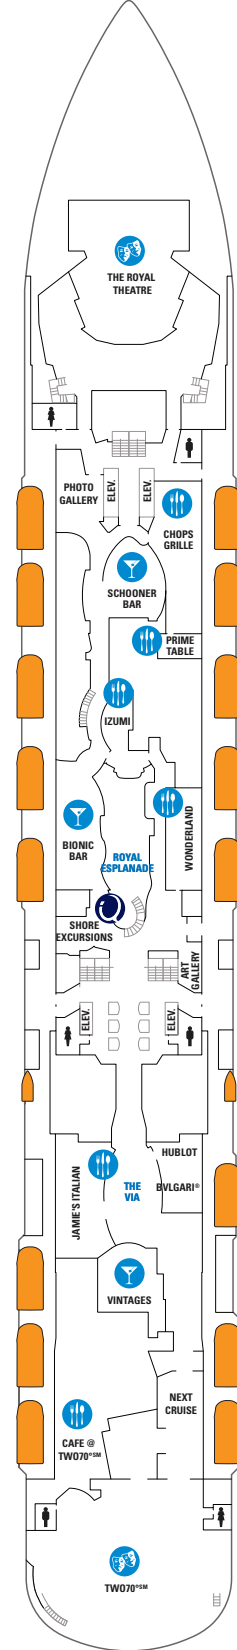

DECK 16

DECK 15

DECK 14

LEGENDS

- △ Stateroom with sofa bed
- ✦ Stateroom has third Pullman bed available
- ✦ Stateroom has third and fourth Pullman beds available
- ◆ Stateroom with sofa bed and third Pullman bed available
- ‡ Stateroom has four additional Pullman beds available
- ↕ Connecting staterooms
- ♿ Indicates accessible staterooms
- ⊠ Stateroom has an obstructed view

DECK 10

SUITES **GL SL GT GS J1 J3 J4**

BALCONY **1C 2C 4C 1D 2D 5D 6D**

OCEAN VIEW **1M 2M**

INTERIOR **1U 2U 3U 4U 2W**

DECK 9

SUITES **GT GS J1 J3 J4**

BALCONY **1C 2C 4C 1D 2D 5D 6D**

OCEAN VIEW **1M 2M**

INTERIOR **1U 2U 3U 4U 2W**

DECK 8

SUITES **RL OL GL SL GB GS J1 J3**

BALCONY **1C 2C 4C 3D 4D 5D**

OCEAN VIEW **7D 8D 2E**

OCEAN VIEW **1M 2M**

INTERIOR **1U 2U 3U 4U 2W**

DECK 7

SUITES: GB J1 J4
 BALCONY: 1C 2C 4C 3D 4D 7D
 8D 2E 2F
 INTERIOR: 3U 4U 2W

DECK 6

SUITES: GB J1 J4
 BALCONY: 3D 4D 7D 8D 1E 2E 2F
 INTERIOR: 2W

DECK 5

DECK 4

DECK 3
OCEAN VIEW 1N 2N
INTERIOR 2U

DECK 2