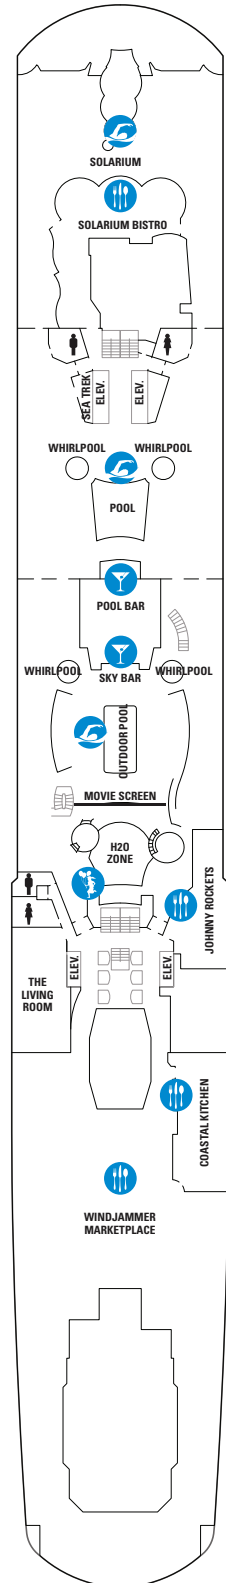

DECK 16

DECK 15

DECK 14

LEGENDS

- △ Stateroom with sofa bed
- ✦ Stateroom has third Pullman bed available
- ✦ Stateroom has third and fourth Pullman beds available
- ◆ Stateroom with sofa bed and third Pullman bed available
- ‡ Stateroom has four additional Pullman beds available
- ↕ Connecting staterooms
- ♿ Indicates accessible staterooms
- ⊠ Stateroom has an obstructed view

- Dining Venue
- Entertainment Area
- Bars & Lounges
- Kids & Teens Area
- Pool
- Spa
- Fitness
- Running Track
- Rock climbing
- FlowRider®
- Information
- Conference Center
- Shopping
- Casino

DECK 13

DECK 10

SUITES **GL SL GT GS J1 J3 J4**

BALCONY **1C 2C 4C 1D 2D 5D 6D**

OCEAN VIEW **1M 2M**

INTERIOR **1U 2U 3U 4U 2W**

DECK 9

SUITES **GT GS J1 J3 J4**

BALCONY **1C 2C 4C 1D 2D 5D 6D**

OCEAN VIEW **1M 2M**

INTERIOR **1U 2U 3U 4U 2W**

DECK 8

SUITES **RL OL GL SL GB GS J1 J3**

BALCONY **1C 2C 4C 3D 4D 5D**

OCEAN VIEW **7D 8D 2E**

OCEAN VIEW **1M 2M**

INTERIOR **1U 2U 3U 4U 2W**