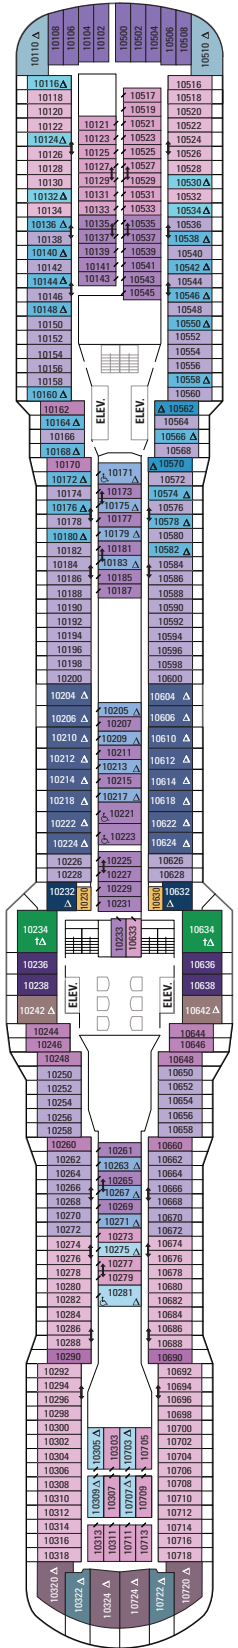

DECK 16

DECK 15

DECK 14

LEGENDS

- △ Stateroom with sofa bed
- ✦ Stateroom has third Pullman bed available
- ✦ Stateroom has third and fourth Pullman beds available
- ◆ Stateroom with sofa bed and third Pullman bed available
- ‡ Stateroom has four additional Pullman beds available
- ↕ Connecting staterooms
- ♿ Indicates accessible staterooms
- ⊠ Stateroom has an obstructed view

SUITES GB J1 J4
BALCONY 1C 2C 4C 1D 2D 5D 6D
INTERIOR 2U 4U 2W

DECK 12

SUITES OS GS J1
BALCONY 1C 2C 4C 1D 2D 5D 6D
INTERIOR 2U 3U 4U 2W

DECK 11

SUITES OS GS J1 J4
BALCONY 1C 2C 4C 1D 2D 5D 6D
OCEAN VIEW 1M 2M
INTERIOR 1U 2U 4U 2W

DECK 10

SUITES **GL SL GT GS J1 J3 J4**

BALCONY **1C 2C 4C 1D 2D 5D 6D**

OCEAN VIEW **1M 2M**

INTERIOR **1U 2U 3U 4U 2W**

DECK 9

SUITES **GT GS J1 J3 J4**

BALCONY **1C 2C 4C 1D 2D 5D 6D**

OCEAN VIEW **1M 2M**

INTERIOR **1U 2U 3U 4U 2W**

DECK 8

SUITES **RL OL GL SL GB GS J1 J3**

BALCONY **1C 2C 4C 3D 4D 5D**

OCEAN VIEW **7D 8D 2E**

OCEAN VIEW **1M 2M**

INTERIOR **1U 2U 3U 4U 2W**