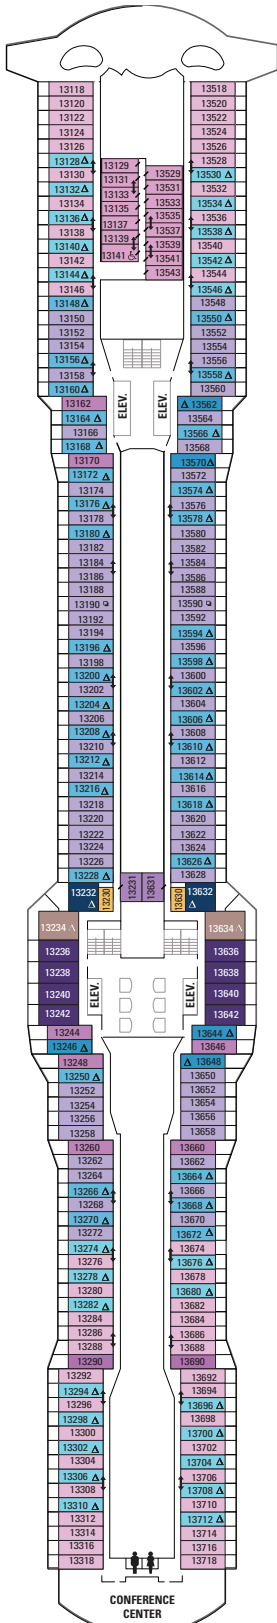

DECK 13

SUITES GB J1 J4
BALCONY 1C 2C 4C 1D 2D 5D 6D
INTERIOR 2U 4U 2W