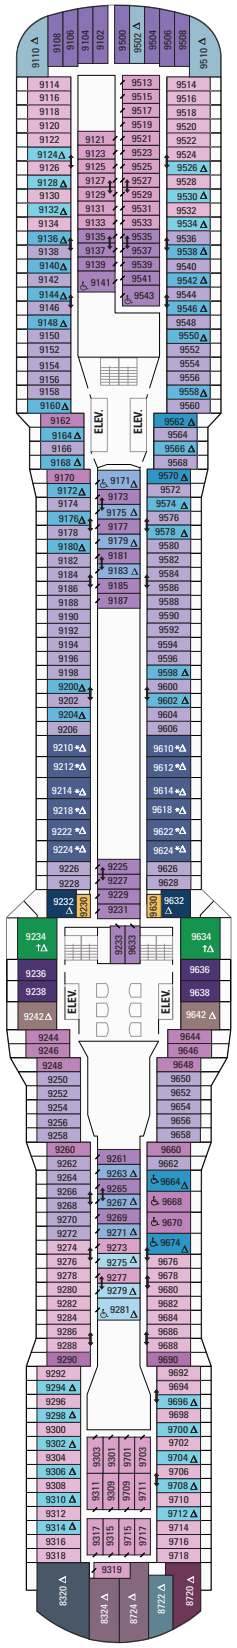

DECK 16

DECK 15

DECK 14

LEGENDS

- △ Stateroom with sofa bed
- ✦ Stateroom has third Pullman bed available
- ✦ Stateroom has third and fourth Pullman beds available
- ◆ Stateroom with sofa bed and third Pullman bed available
- ‡ Stateroom has four additional Pullman beds available
- ↕ Connecting staterooms
- ♿ Indicates accessible staterooms
- ⊠ Stateroom has an obstructed view

DECK 10

SUITES **GL SL GT GS J1 J3 J4**

BALCONY **1C 2C 4C 1D 2D 5D 6D**

OCEAN VIEW **1M 2M**

INTERIOR **1U 2U 3U 4U 2W**

DECK 9

SUITES **GT GS J1 J3 J4**

BALCONY **1C 2C 4C 1D 2D 5D 6D**

OCEAN VIEW **1M 2M**

INTERIOR **1U 2U 3U 4U 2W**

DECK 8

SUITES **RL OL GL SL GB GS J1 J3**

BALCONY **1C 2C 4C 3D 4D 5D**

OCEAN VIEW **7D 8D 2E**

OCEAN VIEW **1M 2M**

INTERIOR **1U 2U 3U 4U 2W**

DECK 7

SUITES: GB J1 J4
 BALCONY: 1C 2C 4C 3D 4D 7D
 8D 2E 2F
 INTERIOR: 3U 4U 2W

DECK 6

SUITES: GB J1 J4
 BALCONY: 3D 4D 7D 8D 1E 2E 2F
 INTERIOR: 2W

DECK 5

DECK 4

DECK 3
OCEAN VIEW 1N 2N
INTERIOR 2U

DECK 2