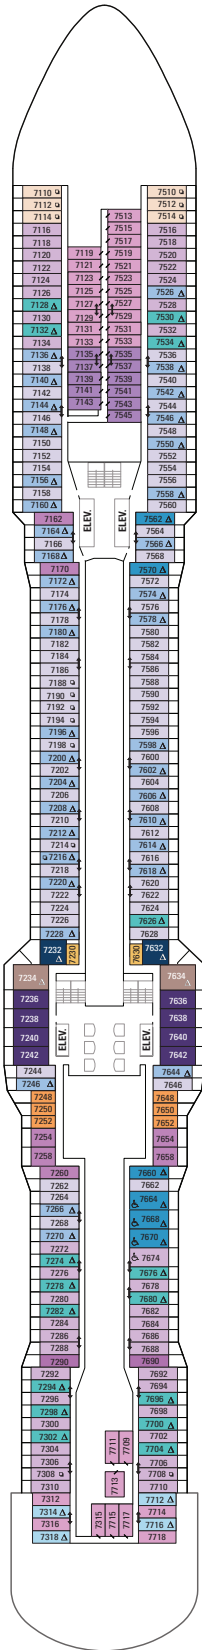

DECK 16

DECK 15

DECK 14

LEGENDS

- △ Stateroom with sofa bed
- ✦ Stateroom has third Pullman bed available
- ✦ Stateroom has third and fourth Pullman beds available
- ◆ Stateroom with sofa bed and third Pullman bed available
- ‡ Stateroom has four additional Pullman beds available
- ↕ Connecting staterooms
- ♿ Indicates accessible staterooms
- ⊠ Stateroom has an obstructed view

DECK 10

SUITES **GL SL GT GS J1 J3 J4**

BALCONY **1C 2C 4C 1D 2D 5D 6D**

OCEAN VIEW **1M 2M**

INTERIOR **1U 2U 3U 4U 2W**

DECK 9

SUITES **GT GS J1 J3 J4**

BALCONY **1C 2C 4C 1D 2D 5D 6D**

OCEAN VIEW **1M 2M**

INTERIOR **1U 2U 3U 4U 2W**

DECK 8

SUITES **RL OL GL SL GB GS J1 J3**

BALCONY **1C 2C 4C 3D 4D 5D**

OCEAN VIEW **7D 8D 2E**

OCEAN VIEW **1M 2M**

INTERIOR **1U 2U 3U 4U 2W**

DECK 7

SUITES: GB J1 J4
 BALCONY: 1C 2C 4C 3D 4D 7D
 8D 2E 2F
 INTERIOR: 3U 4U 2W

DECK 6

SUITES: GB J1 J4
 BALCONY: 3D 4D 7D 8D 1E 2E 2F
 INTERIOR: 2W

DECK 5

DECK 4

DECK 3
OCEAN VIEW 1N 2N
INTERIOR 2U

DECK 2