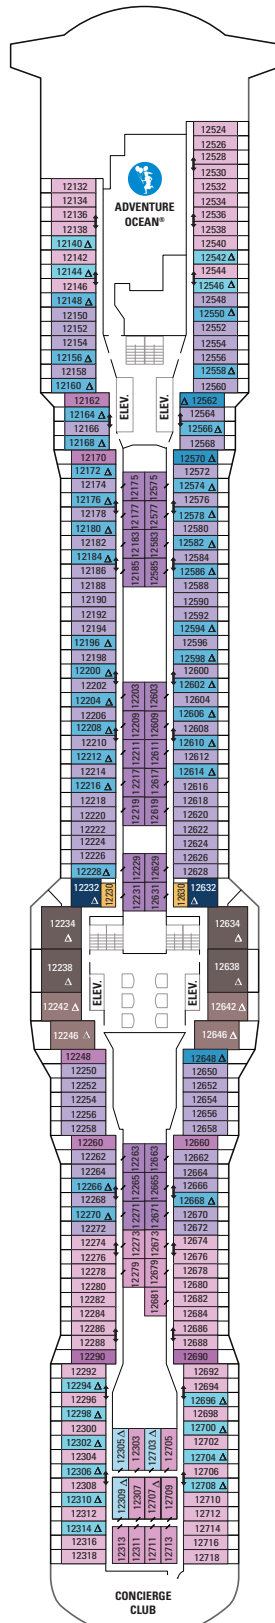

DECK 12

SUITES OS GS J1
BALCONY 1C 2C 4C 1D 2D 5D 6D
INTERIOR 2U 3U 4U 2W