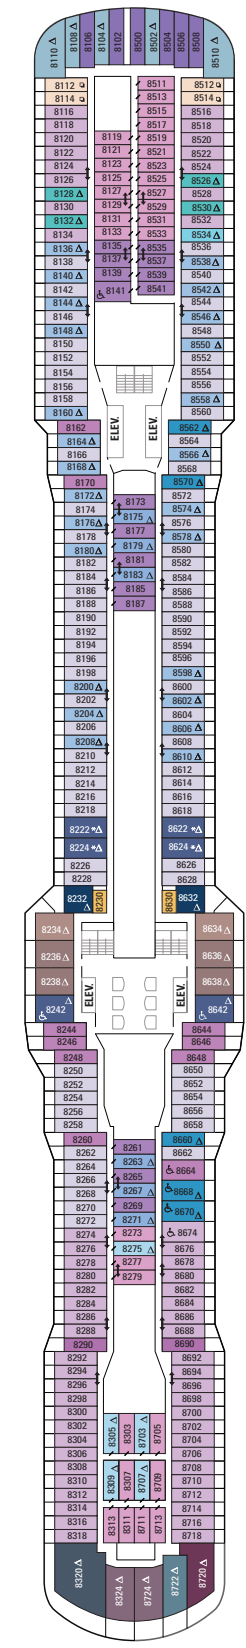

DECK 16

DECK 15

DECK 14

LEGENDS

- △ Stateroom with sofa bed
- ✦ Stateroom has third Pullman bed available
- ✦ Stateroom has third and fourth Pullman beds available
- ◆ Stateroom with sofa bed and third Pullman bed available
- ‡ Stateroom has four additional Pullman beds available
- ↕ Connecting staterooms
- ♿ Indicates accessible staterooms
- ⊠ Stateroom has an obstructed view

DECK 10

SUITES **GL SL GT GS J1 J3 J4**

BALCONY **1C 2C 4C 1D 2D 5D 6D**

OCEAN VIEW **1M 2M**

INTERIOR **1U 2U 3U 4U 2W**

DECK 9

SUITES **GT GS J1 J3 J4**

BALCONY **1C 2C 4C 1D 2D 5D 6D**

OCEAN VIEW **1M 2M**

INTERIOR **1U 2U 3U 4U 2W**

DECK 8

SUITES **RL OL GL SL GB GS J1 J3**

BALCONY **1C 2C 4C 3D 4D 5D**

OCEAN VIEW **7D 8D 2E**

OCEAN VIEW **1M 2M**

INTERIOR **1U 2U 3U 4U 2W**

DECK 7

SUITES: GB J1 J4
 BALCONY: 1C 2C 4C 3D 4D 7D
 8D 2E 2F
 INTERIOR: 3U 4U 2W

DECK 6

SUITES: GB J1 J4
 BALCONY: 3D 4D 7D 8D 1E 2E 2F
 INTERIOR: 2W

DECK 5

DECK 4

DECK 3
OCEAN VIEW 1N 2N
INTERIOR 2U

DECK 2