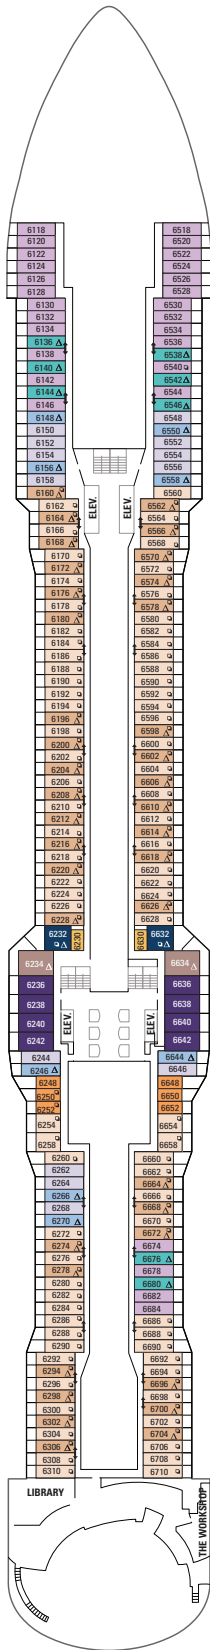

DECK 16

DECK 15

DECK 14

LEGENDS

- △ Stateroom with sofa bed
- ✦ Stateroom has third Pullman bed available
- ✦ Stateroom has third and fourth Pullman beds available
- ◆ Stateroom with sofa bed and third Pullman bed available
- ‡ Stateroom has four additional Pullman beds available
- ↕ Connecting staterooms
- ♿ Indicates accessible staterooms
- ⊠ Stateroom has an obstructed view

DECK 10

SUITES **GL SL GT GS J1 J3 J4**

BALCONY **1C 2C 4C 1D 2D 5D 6D**

OCEAN VIEW **1M 2M**

INTERIOR **1U 2U 3U 4U 2W**

DECK 9

SUITES **GT GS J1 J3 J4**

BALCONY **1C 2C 4C 1D 2D 5D 6D**

OCEAN VIEW **1M 2M**

INTERIOR **1U 2U 3U 4U 2W**

DECK 8

SUITES **RL OL GL SL GB GS J1 J3**

BALCONY **1C 2C 4C 3D 4D 5D**

OCEAN VIEW **7D 8D 2E**

OCEAN VIEW **1M 2M**

INTERIOR **1U 2U 3U 4U 2W**

DECK 7

SUITES: GB J1 J4
 BALCONY: 1C 2C 4C 3D 4D 7D
 8D 2E 2F
 INTERIOR: 3U 4U 2W

DECK 6

SUITES: GB J1 J4
 BALCONY: 3D 4D 7D 8D 1E 2E 2F
 INTERIOR: 2W

DECK 5

DECK 4

DECK 3
OCEAN VIEW 1N 2N
INTERIOR 2U

DECK 2