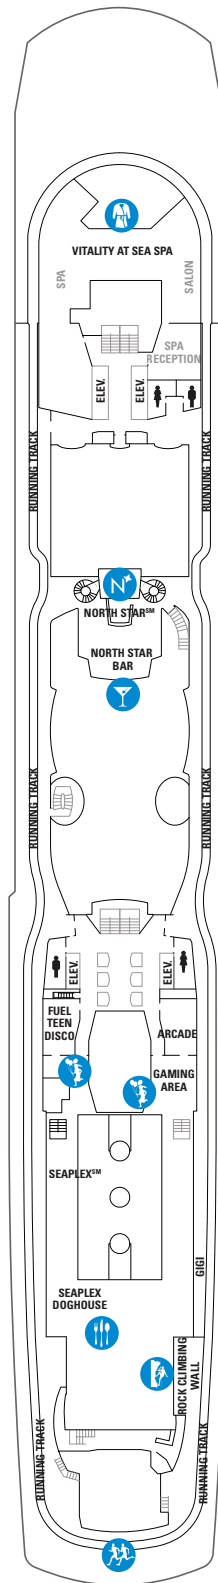

DECK 16

DECK 15

DECK 14

LEGENDS

- △ Stateroom with sofa bed
- ✦ Stateroom has third Pullman bed available
- ✦ Stateroom has third and fourth Pullman beds available
- ◆ Stateroom with sofa bed and third Pullman bed available
- ‡ Stateroom has four additional Pullman beds available
- ↕ Connecting staterooms
- ♿ Indicates accessible staterooms
- ⊠ Stateroom has an obstructed view

- Dining Venue
- Entertainment Area
- Bars & Lounges
- Kids & Teens Area
- Pool
- Spa
- Fitness
- Running Track
- Rock climbing
- FlowRider®
- Information
- Conference Center
- Shopping
- Casino

DECK 13

DECK 10

SUITES **GL SL GT GS J1 J3 J4**

BALCONY **1C 2C 4C 1D 2D 5D 6D**

OCEAN VIEW **1M 2M**

INTERIOR **1U 2U 3U 4U 2W**

DECK 9

SUITES **GT GS J1 J3 J4**

BALCONY **1C 2C 4C 1D 2D 5D 6D**

OCEAN VIEW **1M 2M**

INTERIOR **1U 2U 3U 4U 2W**

DECK 8

SUITES **RL OL GL SL GB GS J1 J3**

BALCONY **1C 2C 4C 3D 4D 5D**

OCEAN VIEW **7D 8D 2E**

OCEAN VIEW **1M 2M**

INTERIOR **1U 2U 3U 4U 2W**