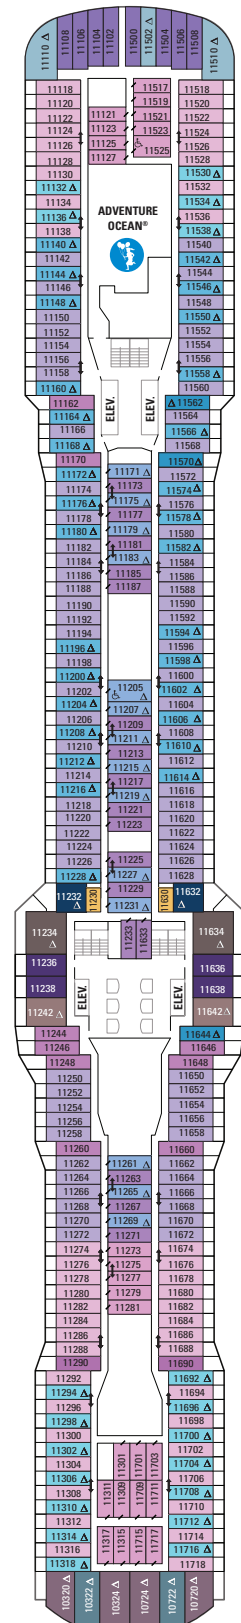

DECK 16

DECK 15

DECK 14

LEGENDS

- △ Stateroom with sofa bed
- ✦ Stateroom has third Pullman bed available
- ✦ Stateroom has third and fourth Pullman beds available
- ◆ Stateroom with sofa bed and third Pullman bed available
- ‡ Stateroom has four additional Pullman beds available
- ↕ Connecting staterooms
- ♿ Indicates accessible staterooms
- ⊠ Stateroom has an obstructed view

SUITES GB J1 J4
BALCONY 1C 2C 4C 1D 2D 5D 6D
INTERIOR 2U 4U 2W

DECK 12

SUITES OS GS J1
BALCONY 1C 2C 4C 1D 2D 5D 6D
INTERIOR 2U 3U 4U 2W

DECK 11

SUITES OS GS J1 J4
BALCONY 1C 2C 4C 1D 2D 5D 6D
OCEAN VIEW 1M 2M
INTERIOR 1U 2U 4U 2W

DECK 10

SUITES **GL SL GT GS J1 J3 J4**

BALCONY **1C 2C 4C 1D 2D 5D 6D**

OCEAN VIEW **1M 2M**

INTERIOR **1U 2U 3U 4U 2W**

DECK 9

SUITES **GT GS J1 J3 J4**

BALCONY **1C 2C 4C 1D 2D 5D 6D**

OCEAN VIEW **1M 2M**

INTERIOR **1U 2U 3U 4U 2W**

DECK 8

SUITES **RL OL GL SL GB GS J1 J3**

BALCONY **1C 2C 4C 3D 4D 5D**

OCEAN VIEW **7D 8D 2E**

OCEAN VIEW **1M 2M**

INTERIOR **1U 2U 3U 4U 2W**