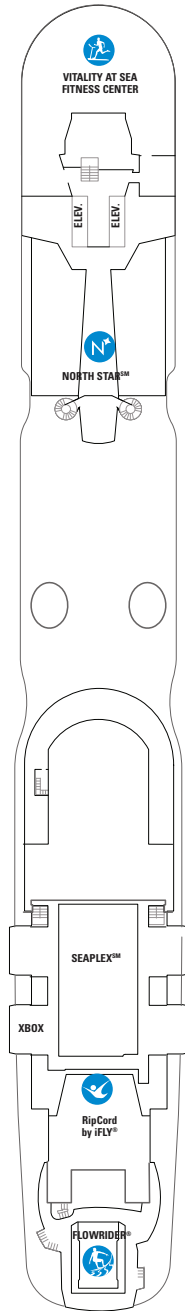

DECK 16

DECK 15

DECK 14

LEGENDS

- △ Stateroom with sofa bed
- ✦ Stateroom has third Pullman bed available
- ✦ Stateroom has third and fourth Pullman beds available
- ◆ Stateroom with sofa bed and third Pullman bed available
- ‡ Stateroom has four additional Pullman beds available
- ↕ Connecting staterooms
- ♿ Indicates accessible staterooms
- ⊠ Stateroom has an obstructed view

- Dining Venue
- Entertainment Area
- Bars & Lounges
- Kids & Teens Area
- Pool
- Spa
- Fitness
- Running Track
- Rock climbing
- FlowRider®
- Information
- Conference Center
- Shopping
- Casino

DECK 13

DECK 10

SUITES **GL SL GT GS J1 J3 J4**

BALCONY **1C 2C 4C 1D 2D 5D 6D**

OCEAN VIEW **1M 2M**

INTERIOR **1U 2U 3U 4U 2W**

DECK 9

SUITES **GT GS J1 J3 J4**

BALCONY **1C 2C 4C 1D 2D 5D 6D**

OCEAN VIEW **1M 2M**

INTERIOR **1U 2U 3U 4U 2W**

DECK 8

SUITES **RL OL GL SL GB GS J1 J3**

BALCONY **1C 2C 4C 3D 4D 5D**

OCEAN VIEW **7D 8D 2E**

OCEAN VIEW **1M 2M**

INTERIOR **1U 2U 3U 4U 2W**