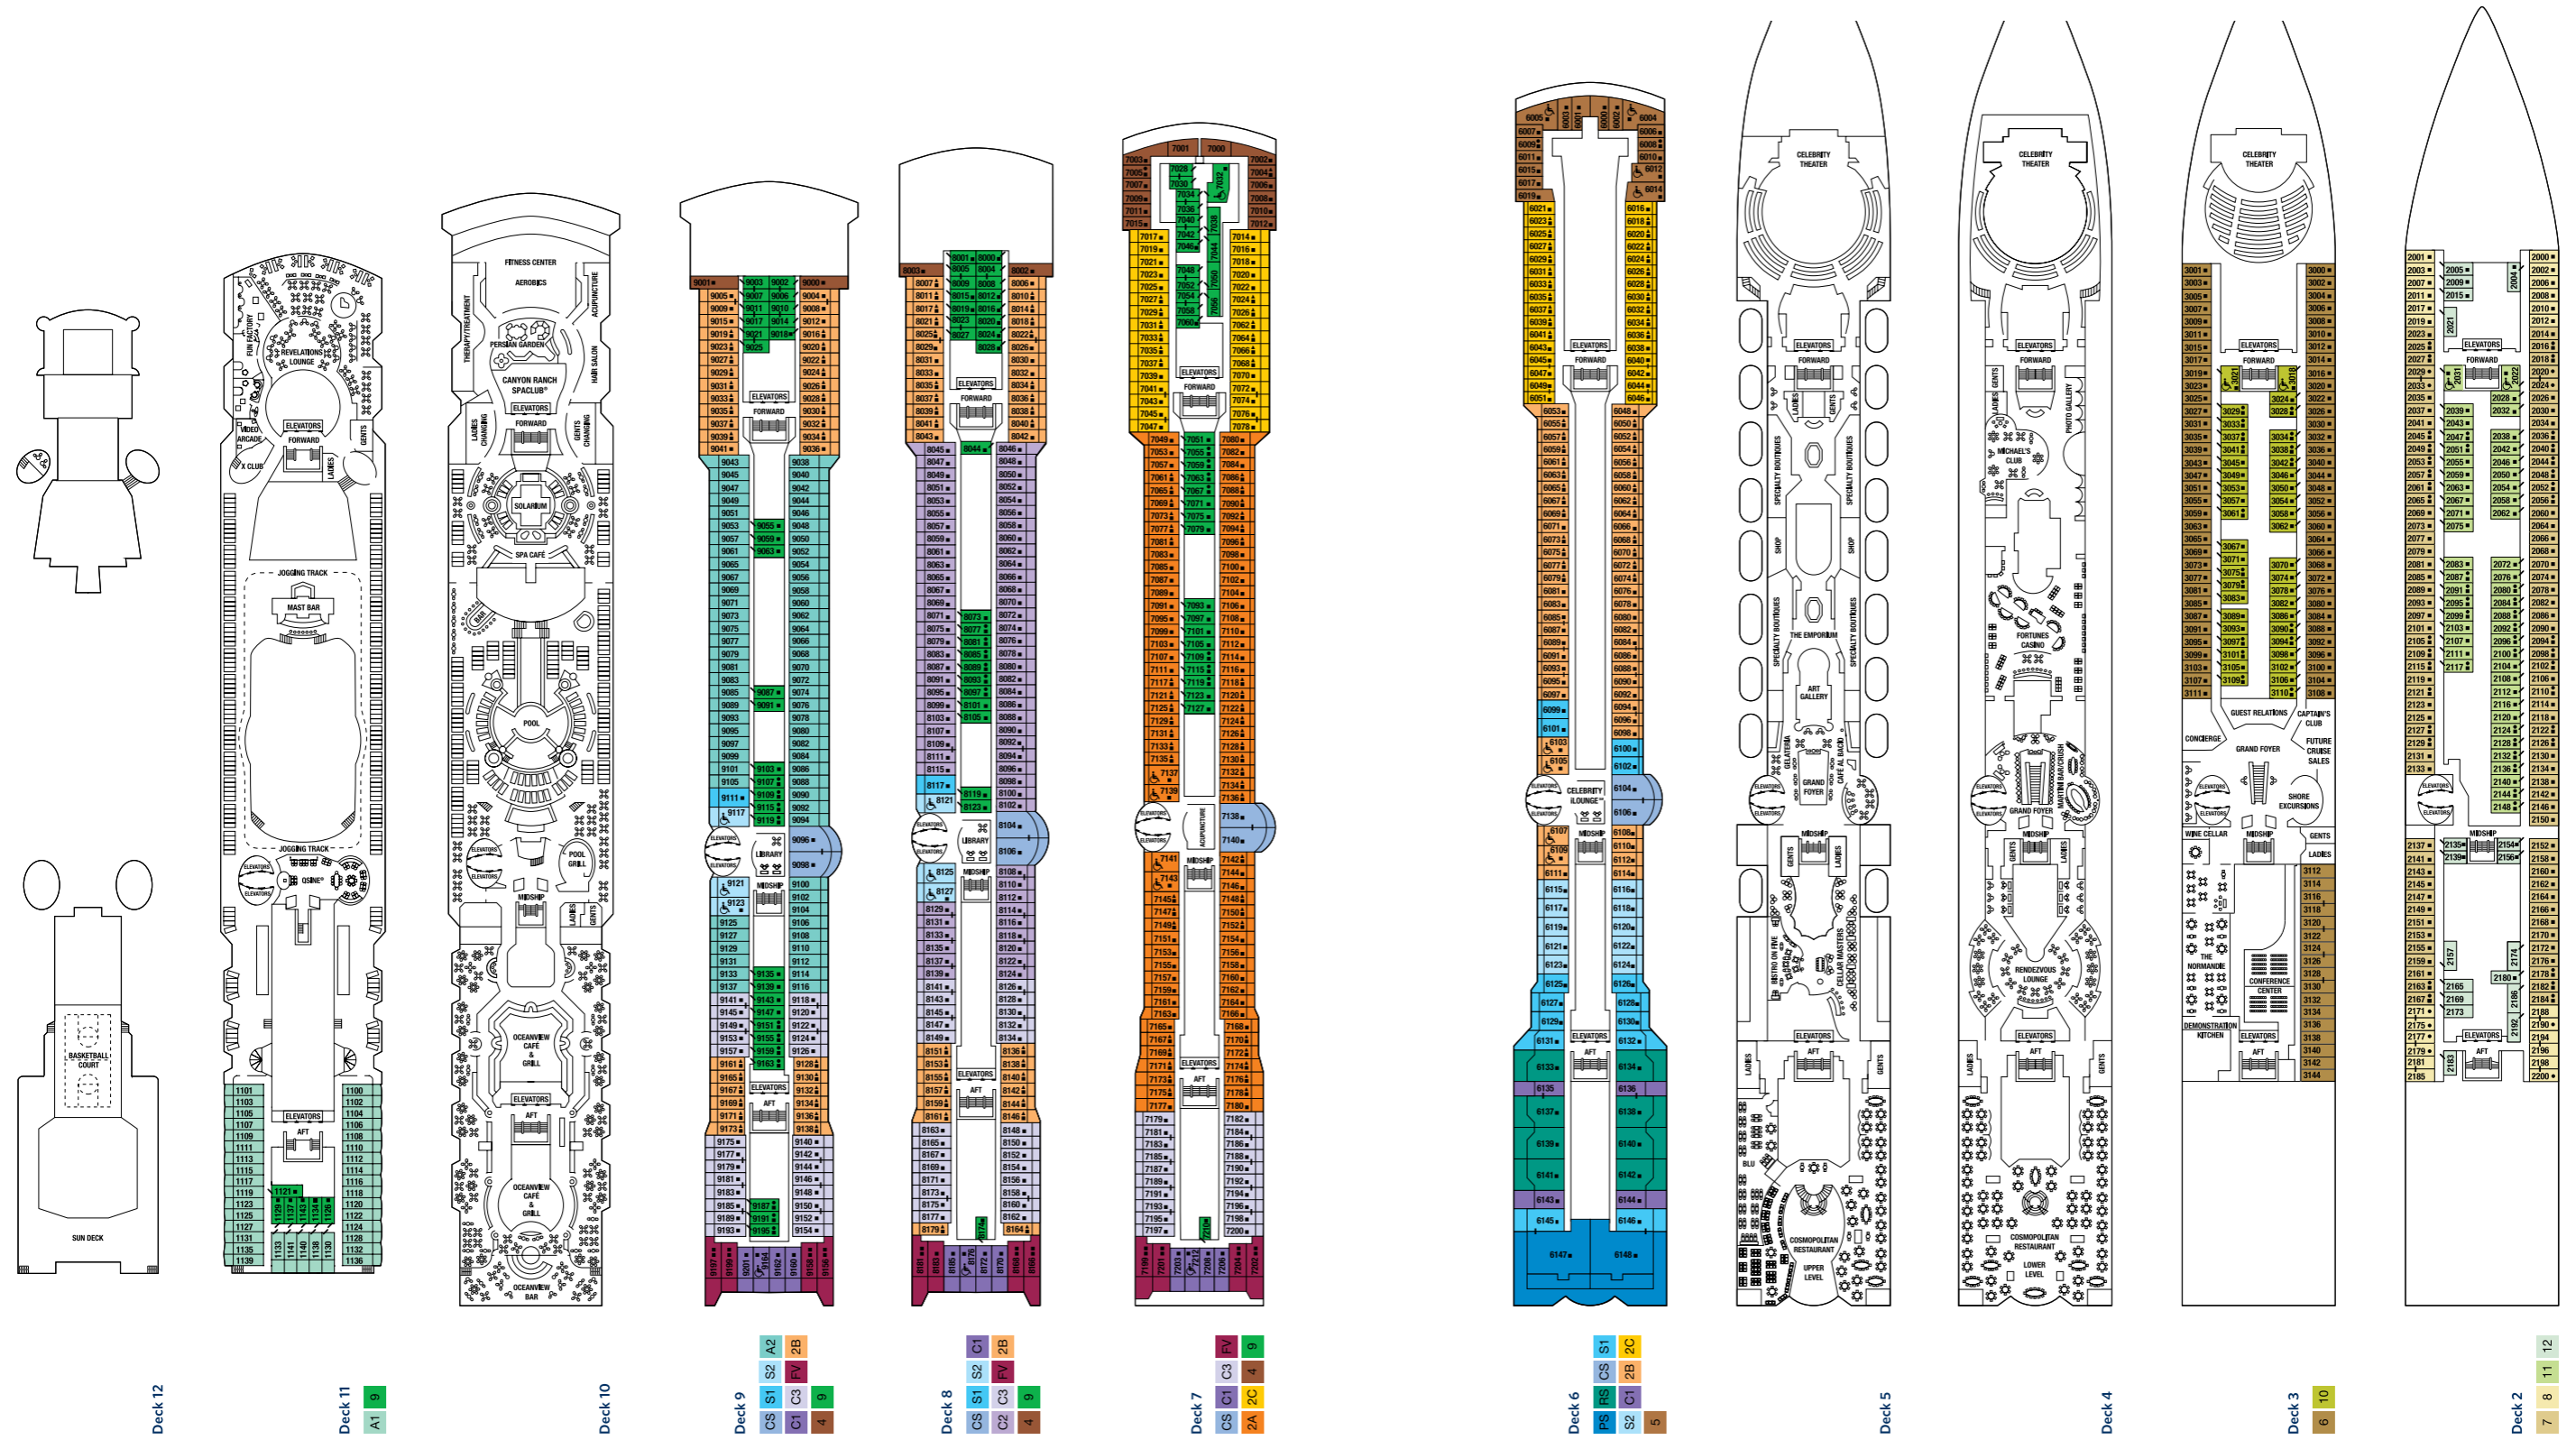

Celebrity Summit® Deck Plans

Celebrity Summit®
 Occupancy: 2,158
 Tonnage: 90,940
 Length: 965 ft (324 m)
 Electric Current: 110/220AC
 Ship's Registry: Malta
 Entered Service: 2001
 Refurbished: 2012

Staterooms 6106, 7140, 8061, 8067, 8069, 8072, 8074, 8098, 8100, 8106, 9064, 9066, 9071, 9073, 9090, 9092 and 9098 have partially obstructed views. Staterooms 6102, 6108, 7136, 7142, 8102, 8108, 9094 and 9100 have smaller balconies that are semi-private. Staterooms 8121, 8125, 8127, 9117, 9121 and 9123 have roll-in showers, no bathtubs. Suites 6145 and 6146 feature standard standard balcony. Medical Facility is located midship on Deck 1 (not shown).

Deck plan shown is Celebrity Summit, which represents an example of a Millennium Class ship. Facilities and venues may vary by ship. The deck plan is designed to give an overview of the layout of a typical Millennium Class ship, indicating the location of facilities and staterooms by stateroom number. The deck plan is not an exact blueprint or to scale, and is subject to change. Should you have specific needs or require additional information regarding a particular stateroom, please contact our Reservations Department, your travel agent or cruise specialist.