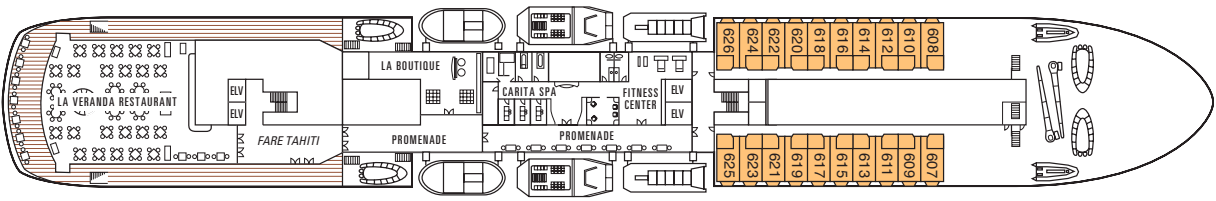

PAUL GAUGUIN deck plans

SUITE CATEGORIES

- CATEGORY OS OWNER'S SUITE
- CATEGORY GS GRAND SUITE
- CATEGORY A DELUXE OCEAN VIEW
- CATEGORY B VERANDA STATEROOM
- CATEGORY C BALCONY STATEROOM
- CATEGORY D WINDOW STATEROOM
- CATEGORY E WINDOW STATEROOM
- CATEGORY F PORTHOLE STATEROOM

DECK NINE

DECK EIGHT

DECK SEVEN

DECK SIX

DECK FIVE

DECK FOUR

DECK THREE