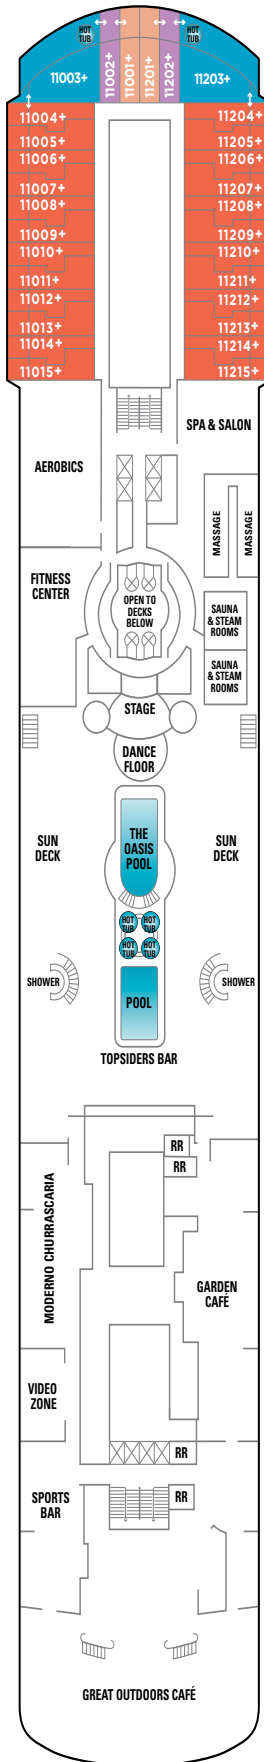

NORWEGIAN SUN DECK PLANS

FEATURES

- 15 Dining Options/
12 Bars & Lounges
- 2 Main Pools⁹/1 Kids' Pool
- 5 Hot Tubs
- Casino
- Spa & Fitness Center
- Youth Centers

◆ Heated pool available

SYMBOL LEGEND

- Stateroom with facilities for the disabled (For information, contact Reservations)
- Stateroom equipped for the hearing-impaired
- PrivaSea partially enclosed balcony
- ↕ Connecting staterooms
- ▲ Third-person occupancy available
- + Third- and/or fourth-person occupancy available
- ★ Third, fourth- and/or fifth-person occupancy available
- ⊠ Elevator
- ⊞ Elevator
- RR Restroom

SPORTS DECK 12

POOL DECK 11

NORWAY DECK 10

FJORD DECK 9

SB MB MX BC

SE M1 B1 B3 BA BC 11
IA IB ID IE

SE SG M1 B1 B2 B3 BA
BD OA 11 IA IB ID IE

SE SF SG M1 B1 B2 B3 BB BD
BX O1 O2 O3 O4 O5 O6 O7 O8 O9 O10

VIKING DECK 8

OC IE

INTERNATIONAL DECK 7

There is no elevator access to Oslo Deck 6A.

OD IF

OSLO DECK 6A

OK OX

PROMENADE DECK 6

OE IF

ATLANTIC DECK 5

OF OG IC ID IF IX

BISCAYNE DECK 4