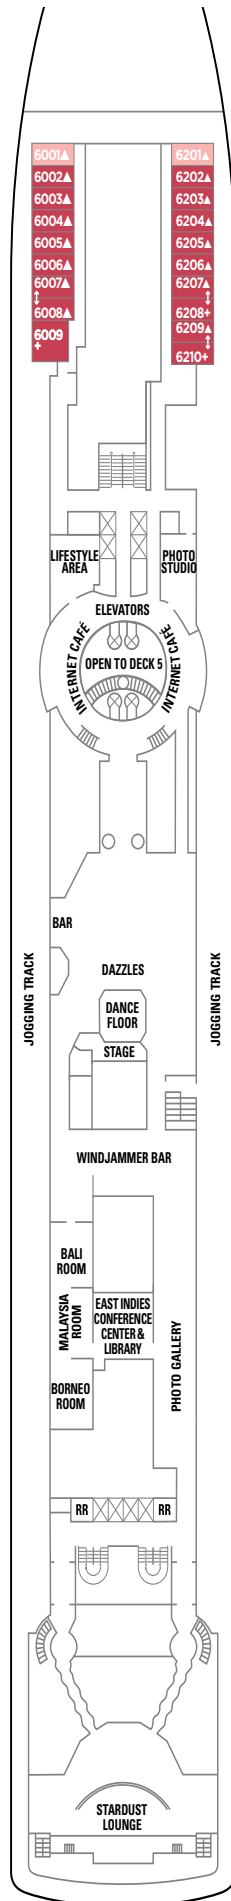

NORWEGIAN SUN DECK PLANS

FEATURES

- 15 Dining Options/
12 Bars & Lounges
- 2 Main Pools⁹/1 Kids' Pool
- 5 Hot Tubs
- Casino
- Spa & Fitness Center
- Youth Centers

◆ Heated pool available

SYMBOL LEGEND

- Stateroom with facilities for the disabled (For information, contact Reservations)
- Stateroom equipped for the hearing-impaired
- PrivaSea partially enclosed balcony
- ↕ Connecting staterooms
- ▲ Third-person occupancy available
- + Third- and/or fourth-person occupancy available
- ★ Third, fourth- and/or fifth-person occupancy available
- ⊠ Elevator
- ⊞ Elevator
- RR Restroom

SPORTS DECK 12

POOL DECK 11

NORWAY DECK 10

FJORD DECK 9

SB MB MX BC

SE M1 B1 B3 BA BC 11
IA IB ID IE

SE SG M1 B1 B2 B3 BA
BD OA 11 IA IB ID IE

SE SF SG M1 B1 B2 B3 BB BD
BX O1 O2 O3 O4 O5 O6 O7 O8 O9 O10

VIKING DECK 8

OC IE

INTERNATIONAL DECK 7

There is no elevator access to Oslo Deck 6A.

OD IF

OSLO DECK 6A

OK OX

PROMENADE DECK 6

OE IF

ATLANTIC DECK 5

OF OG IC ID IF IX

BISCAYNE DECK 4