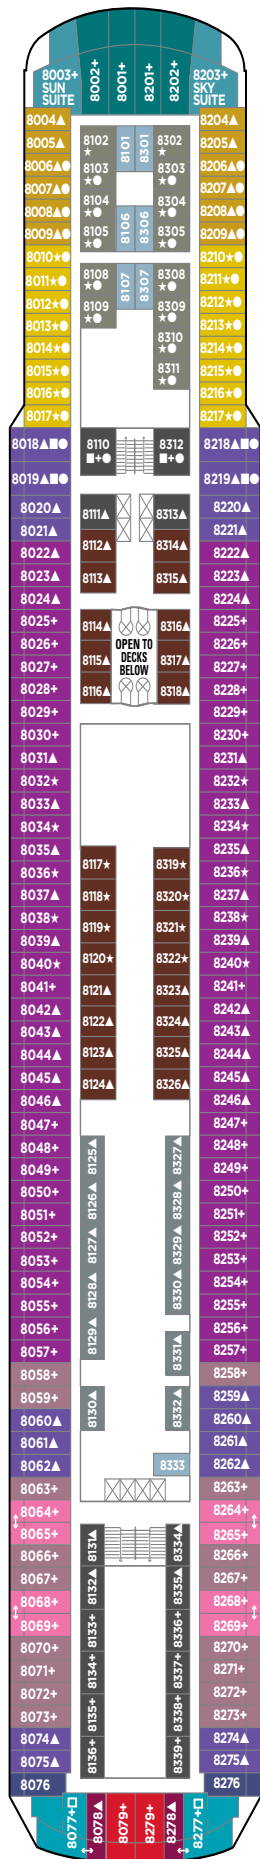

NORWEGIAN SUN DECK PLANS

FEATURES

- 15 Dining Options/
12 Bars & Lounges
- 2 Main Pools⁹/1 Kids' Pool
- 5 Hot Tubs
- Casino
- Spa & Fitness Center
- Youth Centers

◆ Heated pool available

SYMBOL LEGEND

- Stateroom with facilities for the disabled (For information, contact Reservations)
- Stateroom equipped for the hearing-impaired
- PrivaSea partially enclosed balcony
- ↕ Connecting staterooms
- ▲ Third-person occupancy available
- + Third- and/or fourth-person occupancy available
- ★ Third, fourth- and/or fifth-person occupancy available
- ⊠ Elevator
- ⊞ Elevator
- RR Restroom

SPORTS DECK 12

POOL DECK 11

NORWAY DECK 10

FJORD DECK 9

SB MB MX BC

SE M1 B1 B3 BA BC 11
IA IB ID IE

SE SG M1 B1 B2 B3 BA
BD OA 11 IA IB ID IE

SE SF SG M1 B1 B2 B3 BB BD
BX O1 O2 O3 O4 O5 O6 O7 O8 O9 O10

VIKING DECK 8

OC IE

INTERNATIONAL DECK 7

There is no elevator access to Oslo Deck 6A.

OD IF

OSLO DECK 6A

OK OX

PROMENADE DECK 6

OE IF

ATLANTIC DECK 5

OF OG IC ID IF IX

BISCAYNE DECK 4