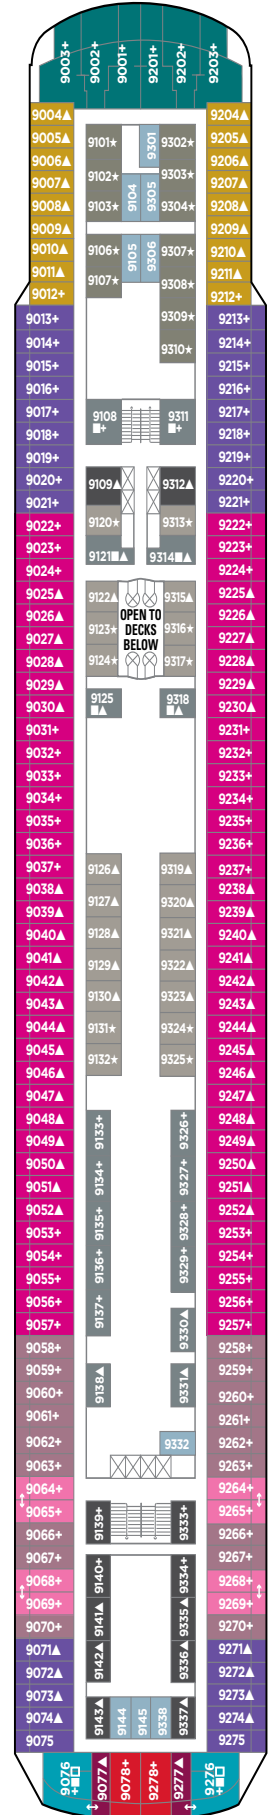

NORWEGIAN SUN DECK PLANS

FEATURES

- 15 Dining Options/
12 Bars & Lounges
- 2 Main Pools⁹/1 Kids' Pool
- 5 Hot Tubs
- Casino
- Spa & Fitness Center
- Youth Centers

◆ Heated pool available

SYMBOL LEGEND

- Stateroom with facilities for the disabled (For information, contact Reservations)
- Stateroom equipped for the hearing-impaired
- PrivaSea partially enclosed balcony
- ↕ Connecting staterooms
- ▲ Third-person occupancy available
- + Third- and/or fourth-person occupancy available
- ★ Third, fourth- and/or fifth-person occupancy available
- ⊠ Elevator
- ⊞ Elevator
- RR Restroom

SPORTS DECK 12

POOL DECK 11

NORWAY DECK 10

FJORD DECK 9

SB MB MX BC

SE M1 B1 B3 BA BC 11
IA IB ID IE

SE SG M1 B1 B2 B3 BA
BD OA 11 IA IB ID IE

SE SF SG M1 B1 B2 B3 BB BD
BX O1 O2 O3 O4 O5 O6 O7 O8 O9 O10

VIKING DECK 8

OC IE

INTERNATIONAL DECK 7

There is no elevator access to Oslo Deck 6A.

OD IF

OSLO DECK 6A

OK OX

PROMENADE DECK 6

OE IF

ATLANTIC DECK 5

OF OG IC ID IF IX

BISCAYNE DECK 4