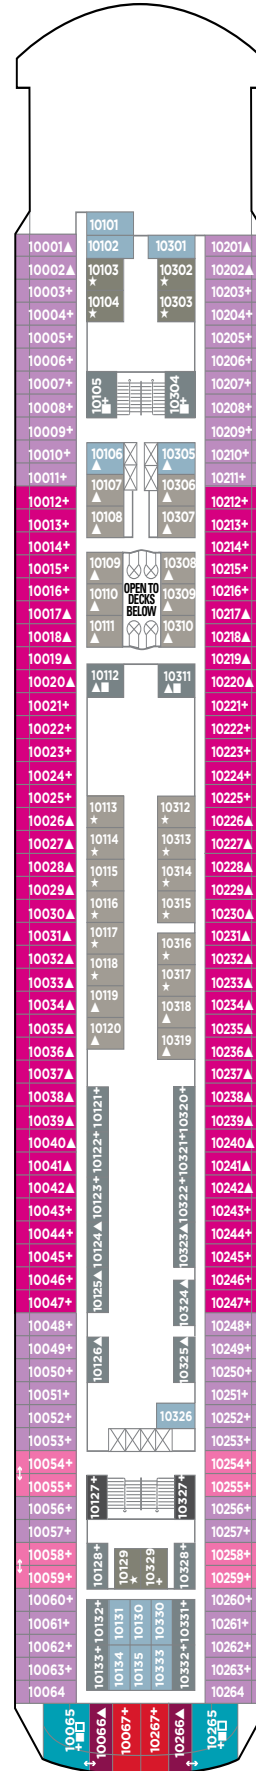

NORWEGIAN SUN DECK PLANS

FEATURES

- 15 Dining Options/
12 Bars & Lounges
- 2 Main Pools⁹/1 Kids' Pool
- 5 Hot Tubs
- Casino
- Spa & Fitness Center
- Youth Centers

◆ Heated pool available

SYMBOL LEGEND

- Stateroom with facilities for the disabled (For information, contact Reservations)
- Stateroom equipped for the hearing-impaired
- PrivaSea partially enclosed balcony
- ↕ Connecting staterooms
- ▲ Third-person occupancy available
- + Third- and/or fourth-person occupancy available
- ★ Third, fourth- and/or fifth-person occupancy available
- ⊠ Elevator
- ⊞ Elevator
- RR Restroom

SPORTS DECK 12

POOL DECK 11

NORWAY DECK 10

FJORD DECK 9

SB MB MX BC

SE M1 B1 B3 BA BC 11
IA IB ID IE

SE SG M1 B1 B2 B3 BA
BD OA 11 IA IB ID IE

SE SF SG M1 B1 B2 B3 BB BD
BX O1 O2 O3 O4 O5 O6 O7 O8 O9 O10

VIKING DECK 8

OC IE

INTERNATIONAL DECK 7

There is no elevator access to Oslo Deck 6A.

OD IF

OSLO DECK 6A

OK OX

PROMENADE DECK 6

OE IF

ATLANTIC DECK 5

OF OG IC ID IF IX

BISCAYNE DECK 4