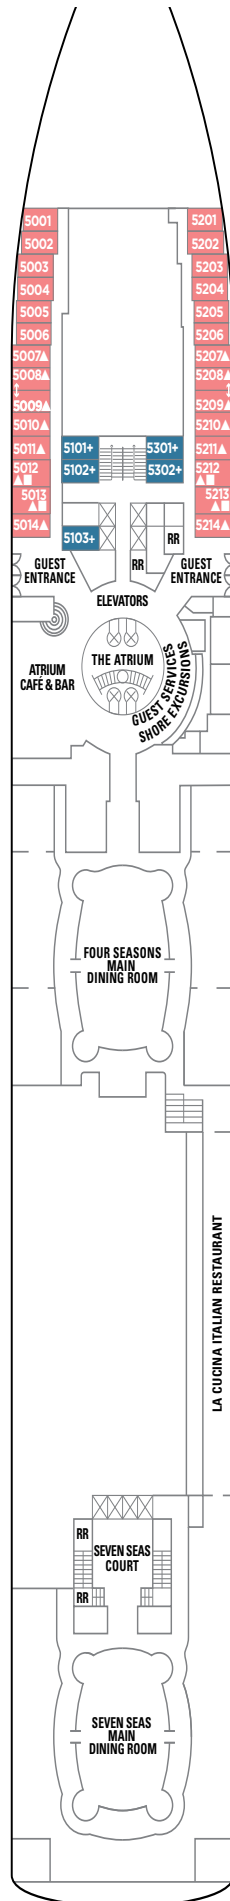

NORWEGIAN SUN DECK PLANS

FEATURES

- 15 Dining Options/
12 Bars & Lounges
- 2 Main Pools⁹/1 Kids' Pool
- 5 Hot Tubs
- Casino
- Spa & Fitness Center
- Youth Centers

◆ Heated pool available

SYMBOL LEGEND

- Stateroom with facilities for the disabled (For information, contact Reservations)
- Stateroom equipped for the hearing-impaired
- PrivaSea partially enclosed balcony
- ↕ Connecting staterooms
- ▲ Third-person occupancy available
- + Third- and/or fourth-person occupancy available
- ★ Third, fourth- and/or fifth-person occupancy available
- ⊠ Elevator
- ⊞ Elevator
- RR Restroom

SPORTS DECK 12

POOL DECK 11

NORWAY DECK 10

FJORD DECK 9

SB MB MX BC

SE M1 B1 B3 BA BC 11
IA IB ID IE

SE SG M1 B1 B2 B3 BA
BD OA 11 IA IB ID IE

SE SF SG M1 B1 B2 B3 BB BD
BX O1 O2 O3 O4 O5 O6 O7 O8 O9 O10

VIKING DECK 8

OC IE

INTERNATIONAL DECK 7

There is no elevator access to Oslo Deck 6A.

OD IF

OSLO DECK 6A

OK OX

PROMENADE DECK 6

OE IF

ATLANTIC DECK 5

OF OG IC ID IF IX

BISCAYNE DECK 4