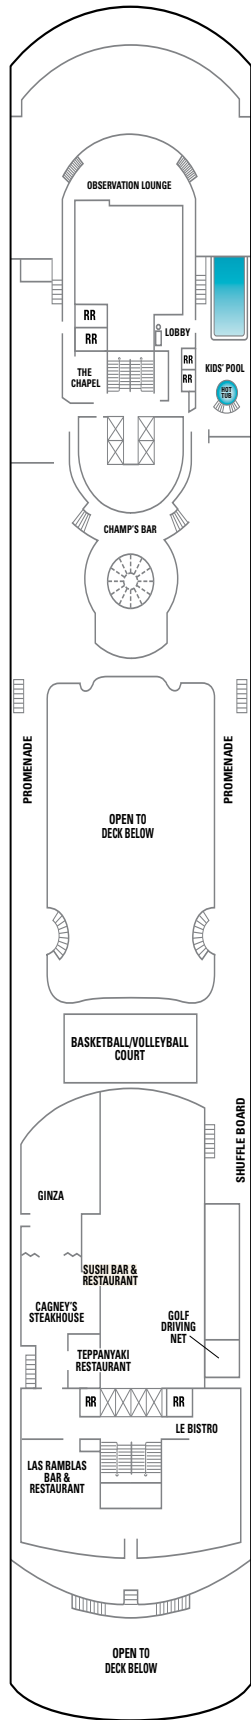

NORWEGIAN SUN DECK PLANS

FEATURES

- 15 Dining Options/
12 Bars & Lounges
- 2 Main Pools⁹/1 Kids' Pool
- 5 Hot Tubs
- Casino
- Spa & Fitness Center
- Youth Centers

◆ Heated pool available

SYMBOL LEGEND

- Stateroom with facilities for the disabled (For information, contact Reservations)
- Stateroom equipped for the hearing-impaired
- PrivaSea partially enclosed balcony
- ↕ Connecting staterooms
- ▲ Third-person occupancy available
- + Third- and/or fourth-person occupancy available
- ★ Third, fourth- and/or fifth-person occupancy available
- ⊠ Elevator
- ⊞ Elevator
- RR Restroom

SPORTS DECK 12

POOL DECK 11

NORWAY DECK 10

FJORD DECK 9

SB MB MX BC

SE M1 B1 B3 BA BC 11
IA IB ID IE

SE SG M1 B1 B2 B3 BA
BD OA 11 IA IB ID IE

SE SF SG M1 B1 B2 B3 BB BD
BX O1 O2 O3 O4 O5 O6 O7 O8 O9 O10

VIKING DECK 8

OC IE

INTERNATIONAL DECK 7

There is no elevator access to Oslo Deck 6A.

OD IF

OSLO DECK 6A

OK OX

PROMENADE DECK 6