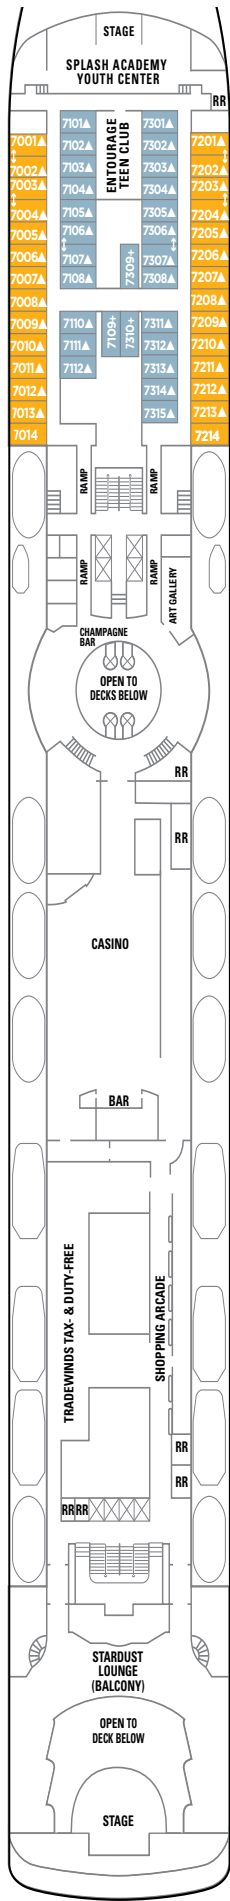

NORWEGIAN SUN DECK PLANS

FEATURES

- 15 Dining Options/
12 Bars & Lounges
- 2 Main Pools⁹/1 Kids' Pool
- 5 Hot Tubs
- Casino
- Spa & Fitness Center
- Youth Centers

◆ Heated pool available

SYMBOL LEGEND

- Stateroom with facilities for the disabled (For information, contact Reservations)
- Stateroom equipped for the hearing-impaired
- PrivaSea partially enclosed balcony
- ↕ Connecting staterooms
- ▲ Third-person occupancy available
- + Third- and/or fourth-person occupancy available
- ★ Third, fourth- and/or fifth-person occupancy available
- ⊠ Elevator
- ⊞ Elevator
- RR Restroom

SPORTS DECK 12

POOL DECK 11

NORWAY DECK 10

FJORD DECK 9

SB MB MX BC

SE M1 B1 B3 BA BC 11
IA IB ID IE

SE SG M1 B1 B2 B3 BA
BD OA 11 IA IB ID IE

SE SF SG M1 B1 B2 B3 BB BD
BX O1 O2 O3 O4 O5 O6 O7 O8 O9 O10

VIKING DECK 8

OC IE

INTERNATIONAL DECK 7

There is no elevator access to Oslo Deck 6A.

OD IF

OSLO DECK 6A

OK OX

PROMENADE DECK 6

OE IF

ATLANTIC DECK 5

OF OG IC ID IF IX

BISCAYNE DECK 4