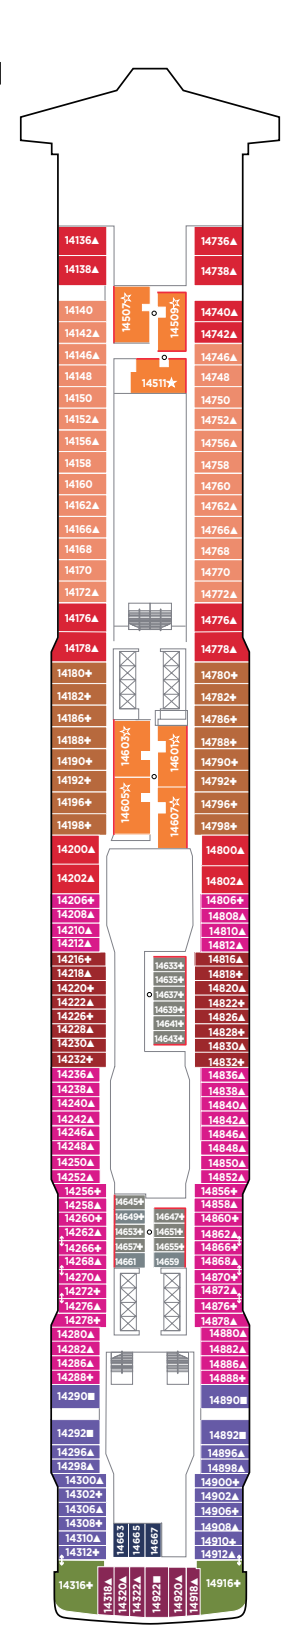

LEGEND

- Stateroom with facilities for the disabled (For information, contact Reservations.)
- ↕ Connecting staterooms
- ▲ Third-person occupancy available
- + Third- and/or fourth-person occupancy available
- ★ Third-, fourth- and/or fifth-person occupancy available
- ☆ Up to sixth-person occupancy available
- Inside stateroom door opens to center interior corridor and not towards balcony staterooms
- Solid inside stateroom wall
- ⊠ Elevator
- RR Restroom

DECK 20

DECK 19

H2 H4 H5

H4 H5

DECK 16

H6 HA HS MA CF BA BD B1 IA ID I1

DECK 14

H6 H7 H8 MA M8 BA BD B1 B8 OA O1 IA ID I1

DECK 12

H6 H7 MA O1 IA ID I1 B1 OA O1 IA ID I1

LEGEND

- Stateroom with facilities for the disabled (For information, contact Reservations.)
- ↕ Connecting staterooms
- ▲ Third-person occupancy available
- + Third- and/or fourth-person occupancy available
- ★ Third-, fourth- and/or fifth-person occupancy available
- ☆ Up to sixth-person occupancy available
- Inside stateroom door opens to center interior corridor and not towards balcony staterooms
- Solid inside stateroom wall
- ⊠ Elevator
- RR Restroom

DECK 11

DECK 10

DECK 9

DECK 8

DECK 7

DECK 6

DECK 5

H2 The Haven Deluxe Owner's Suite with Large Balcony. Sleeps up to six.