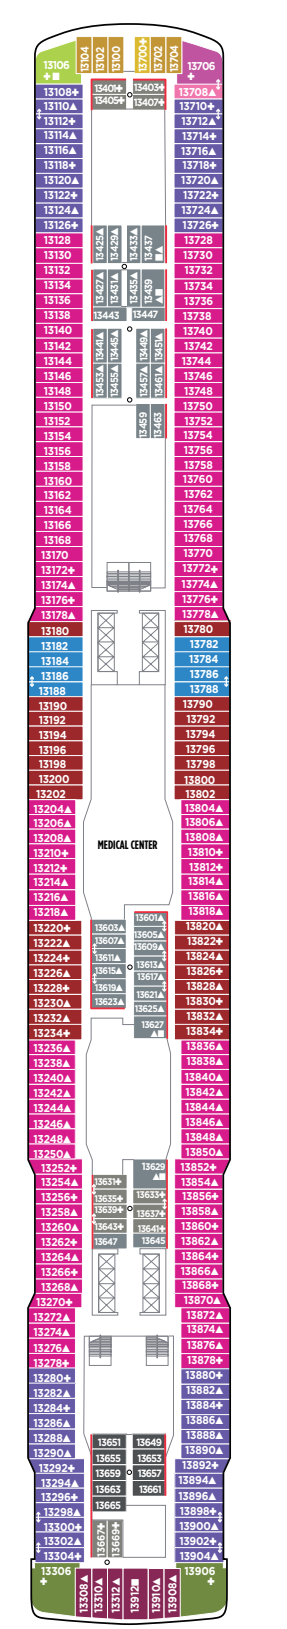

LEGEND

- Stateroom with facilities for the disabled (For information, contact Reservations.)
- ↕ Connecting staterooms
- ▲ Third-person occupancy available
- + Third- and/or fourth-person occupancy available
- ★ Third-, fourth- and/or fifth-person occupancy available
- ☆ Up to sixth-person occupancy available
- Inside stateroom door opens to center interior corridor and not towards balcony staterooms
- Solid inside stateroom wall
- ⊠ Elevator
- RR Restroom

DECK 20

DECK 19

H2 H4 H5

H4 H5

DECK 16

H6 HA HS MA CF BA BD B1 IA ID I1

DECK 14

H6 H7 H8 MA M8 BA BD B1 B8 OA O1 IA ID I1

DECK 12

H6 H7 MA O1 IA ID I1 B1 OA O1 IA ID I1

LEGEND

- Stateroom with facilities for the disabled (For information, contact Reservations.)
- ↕ Connecting staterooms
- ▲ Third-person occupancy available
- + Third- and/or fourth-person occupancy available
- ★ Third-, fourth- and/or fifth-person occupancy available
- ☆ Up to sixth-person occupancy available
- Inside stateroom door opens to center interior corridor and not towards balcony staterooms
- Solid inside stateroom wall
- ⊠ Elevator
- RR Restroom

DECK 11

DECK 10

DECK 9

DECK 8

DECK 7

DECK 6

DECK 5

H2 The Haven Deluxe Owner's Suite with Large Balcony. Sleeps up to six.