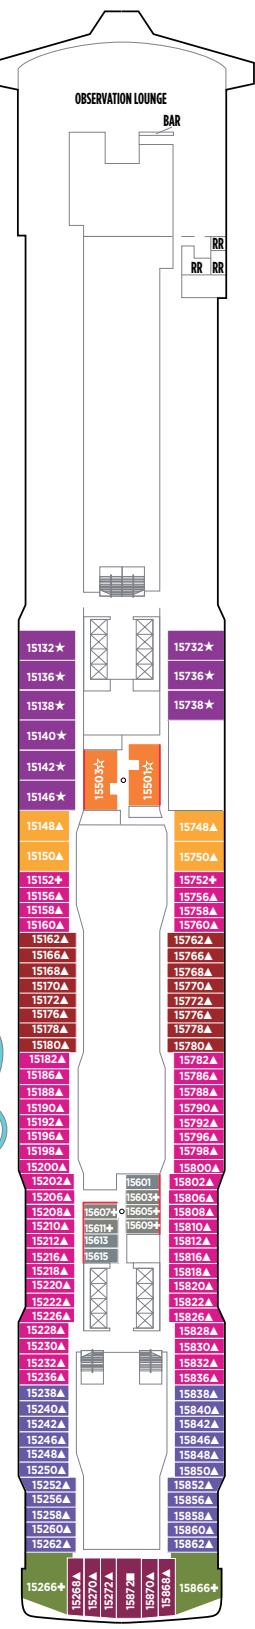

LEGEND

- Stateroom with facilities for the disabled (For information, contact Reservations.)
- ↕ Connecting staterooms
- ▲ Third-person occupancy available
- + Third- and/or fourth-person occupancy available
- ★ Third-, fourth- and/or fifth-person occupancy available
- ☆ Up to sixth-person occupancy available
- Inside stateroom door opens to center interior corridor and not towards balcony staterooms
- Solid inside stateroom wall
- ⊠ Elevator
- RR Restroom

DECK 20

DECK 19

H2 H4 H5

H4 H5

DECK 16

H6 HA HS MA CF BA BD B1 IA ID I1

DECK 14

H6 H7 H8 MA M8 BA BD B1 B8 OA O1 IA ID I1

DECK 12

H6 H7 MA O1 IA ID I1 B1 OA O1 IA ID I1

LEGEND

- Stateroom with facilities for the disabled (For information, contact Reservations.)
- ↕ Connecting staterooms
- ▲ Third-person occupancy available
- + Third- and/or fourth-person occupancy available
- ★ Third-, fourth- and/or fifth-person occupancy available
- ☆ Up to sixth-person occupancy available
- Inside stateroom door opens to center interior corridor and not towards balcony staterooms
- Solid inside stateroom wall
- ⊠ Elevator
- RR Restroom

DECK 11

DECK 10

DECK 9

DECK 8

DECK 7

DECK 6

DECK 5

H2 The Haven Deluxe Owner's Suite with Large Balcony. Sleeps up to six.