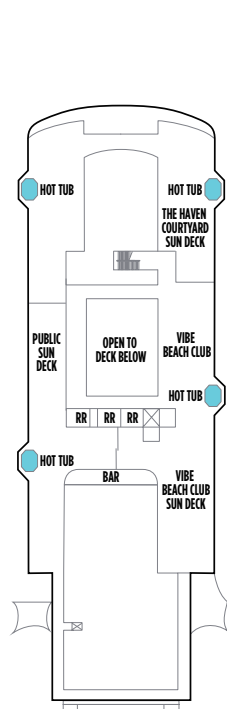

LEGEND

- Stateroom with facilities for the disabled (For information, contact Reservations.)
- ↕ Connecting staterooms
- ▲ Third-person occupancy available
- + Third- and/or fourth-person occupancy available
- ★ Third-, fourth- and/or fifth-person occupancy available
- ☆ Up to sixth-person occupancy available
- Inside stateroom door opens to center interior corridor and not towards balcony staterooms
- Solid inside stateroom wall
- ⊠ Elevator
- RR Restroom

DECK 20

DECK 19

H2 H4 H5

H4 H5

DECK 16

H6 HA HS MA CF BA BD B1 IA ID I1

DECK 14

H6 H7 H8 MA M8 BA BD B1 B8 OA O1 IA ID I1

DECK 12

H6 H7 MA O1 IA ID I1 B1 OA O1 IA ID I1

LEGEND

- Stateroom with facilities for the disabled (For information, contact Reservations.)
- ↕ Connecting staterooms
- ▲ Third-person occupancy available
- + Third- and/or fourth-person occupancy available
- ★ Third-, fourth- and/or fifth-person occupancy available
- ☆ Up to sixth-person occupancy available
- Inside stateroom door opens to center interior corridor and not towards balcony staterooms
- Solid inside stateroom wall
- ⊠ Elevator
- RR Restroom

MA Mid-Ship Mini-Suite with Balcony. Sleeps up to four.

BF Balcony. Sleeps up to four.

OA Oceanview with Large Picture Window. Sleeps up to two.

IC Inside. Sleeps up to three.

CF Concierge Family Inside. Sleeps up to six.