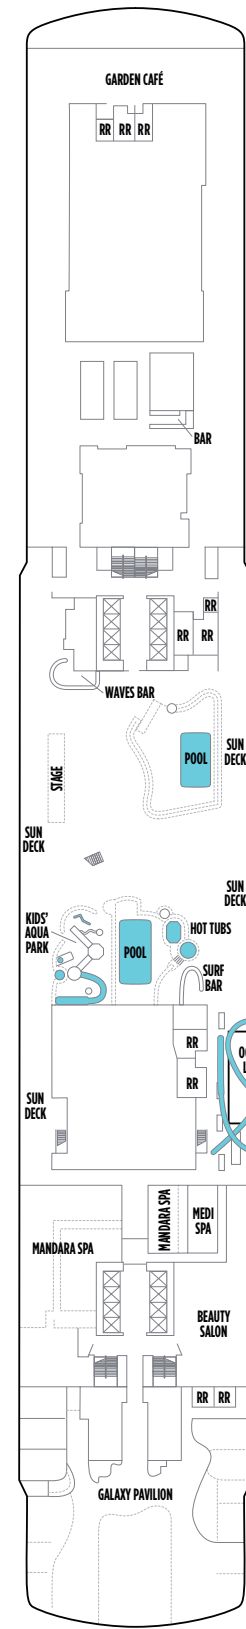

LEGEND

- Stateroom with facilities for the disabled (For information, contact Reservations.)
- ↕ Connecting staterooms
- ▲ Third-person occupancy available
- + Third- and/or fourth-person occupancy available
- ★ Third-, fourth- and/or fifth-person occupancy available
- ☆ Up to sixth-person occupancy available
- Inside stateroom door opens to center interior corridor and not towards balcony staterooms
- Solid inside stateroom wall
- ⊠ Elevator
- RR Restroom

DECK 20

DECK 19

H2 H4 H5

H4 H5

DECK 16

H6 HA HS MA CF BA BD B1 IA ID I1

DECK 14

H6 H7 H8 MA M8 BA BD B1 B8 OA O1 IA ID I1

DECK 12

H6 H7 MA O1 IA ID I1 B1 OA O1 IA ID I1

LEGEND

- Stateroom with facilities for the disabled (For information, contact Reservations.)
- ↕ Connecting staterooms
- ▲ Third-person occupancy available
- + Third- and/or fourth-person occupancy available
- ★ Third-, fourth- and/or fifth-person occupancy available
- ☆ Up to sixth-person occupancy available
- Inside stateroom door opens to center interior corridor and not towards balcony staterooms
- Solid inside stateroom wall
- ⊠ Elevator
- RR Restroom

DECK 11

DECK 10

DECK 9

DECK 8

DECK 7

DECK 6

DECK 5

H2 The Haven Deluxe Owner's Suite with Large Balcony. Sleeps up to six.