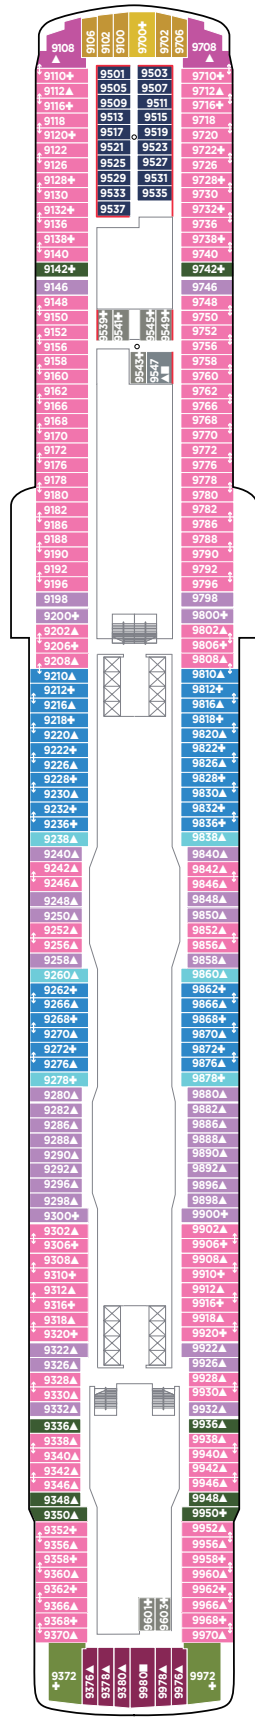

LEGEND

- Stateroom with facilities for the disabled (For information, contact Reservations.)
- ↕ Connecting staterooms
- ▲ Third-person occupancy available
- + Third- and/or fourth-person occupancy available
- ★ Third-, fourth- and/or fifth-person occupancy available
- ☆ Up to sixth-person occupancy available
- Inside stateroom door opens to center interior corridor and not towards balcony staterooms
- Solid inside stateroom wall
- ⊠ Elevator
- RR Restroom

DECK 20

DECK 19

H2 H4 H5

H4 H5

DECK 16

H6 HA HS MA CF BA BD B1 IA ID I1

DECK 14

H6 H7 H8 MA M8 BA BD B1 B8 OA O1 IA ID I1

DECK 12

H6 H7 MA O1 IA ID I1 B1 OA O1 IA ID I1

LEGEND

- Stateroom with facilities for the disabled (For information, contact Reservations.)
- ↕ Connecting staterooms
- ▲ Third-person occupancy available
- + Third- and/or fourth-person occupancy available
- ★ Third-, fourth- and/or fifth-person occupancy available
- ☆ Up to sixth-person occupancy available
- Inside stateroom door opens to center interior corridor and not towards balcony staterooms
- Solid inside stateroom wall
- ⊠ Elevator
- RR Restroom

DECK 11

DECK 10

DECK 9

DECK 8

DECK 7

DECK 6

DECK 5

H2 The Haven Deluxe Owner's Suite with Large Balcony. Sleeps up to six.