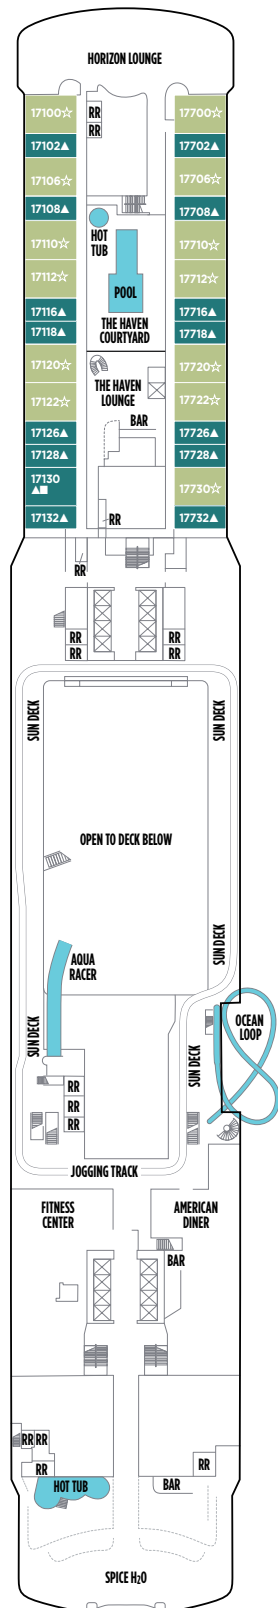

LEGEND

- Stateroom with facilities for the disabled (For information, contact Reservations.)
- ↕ Connecting staterooms
- ▲ Third-person occupancy available
- + Third- and/or fourth-person occupancy available
- ★ Third-, fourth- and/or fifth-person occupancy available
- ☆ Up to sixth-person occupancy available
- Inside stateroom door opens to center interior corridor and not towards balcony staterooms
- Solid inside stateroom wall
- ⊠ Elevator
- RR Restroom

DECK 20

DECK 19

H2 H4 H5

H4 H5

DECK 16

H6 HA HS MA CF BA BD B1 IA ID I1

DECK 14

H6 H7 H8 MA M8 BA BD B1 B8 OA O1 IA ID I1

DECK 12

H6 H7 MA O1 IA ID I1 B1 OA O1 IA ID I1

LEGEND

- Stateroom with facilities for the disabled (For information, contact Reservations.)
- ↕ Connecting staterooms
- ▲ Third-person occupancy available
- + Third- and/or fourth-person occupancy available
- ★ Third-, fourth- and/or fifth-person occupancy available
- ☆ Up to sixth-person occupancy available
- Inside stateroom door opens to center interior corridor and not towards balcony staterooms
- Solid inside stateroom wall
- ⊠ Elevator
- RR Restroom

DECK 11

DECK 10

DECK 9

DECK 8

DECK 7

DECK 6

DECK 5

H2 The Haven Deluxe Owner's Suite with Large Balcony. Sleeps up to six.