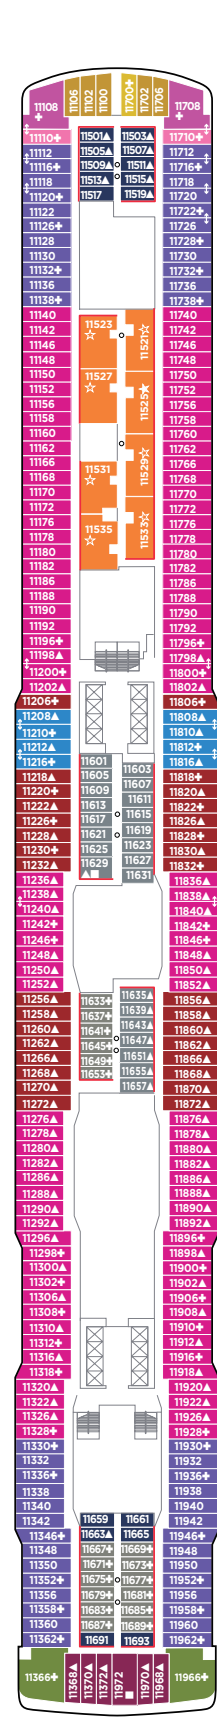

LEGEND

- Stateroom with facilities for the disabled (For information, contact Reservations.)
- ↕ Connecting staterooms
- ▲ Third-person occupancy available
- + Third- and/or fourth-person occupancy available
- ★ Third-, fourth- and/or fifth-person occupancy available
- ☆ Up to sixth-person occupancy available
- Inside stateroom door opens to center interior corridor and not towards balcony staterooms
- Solid inside stateroom wall
- ⊠ Elevator
- RR Restroom

DECK 20

DECK 19

H2 H4 H5

H4 H5

DECK 16

H6 HA HS MA CF BA BD B1 IA ID I1

DECK 14

H6 H7 H8 MA M8 BA BD B1 B8 OA O1 IA ID I1

DECK 12

H6 H7 MA O1 IA ID I1 B1 OA O1 IA ID I1

LEGEND

- Stateroom with facilities for the disabled (For information, contact Reservations.)
- ↕ Connecting staterooms
- ▲ Third-person occupancy available
- + Third- and/or fourth-person occupancy available
- ★ Third-, fourth- and/or fifth-person occupancy available
- ☆ Up to sixth-person occupancy available
- Inside stateroom door opens to center interior corridor and not towards balcony staterooms
- Solid inside stateroom wall
- ⊠ Elevator
- RR Restroom

DECK 11

DECK 10

DECK 9

DECK 8

DECK 7

DECK 6

DECK 5

H2 The Haven Deluxe Owner's Suite with Large Balcony. Sleeps up to six.