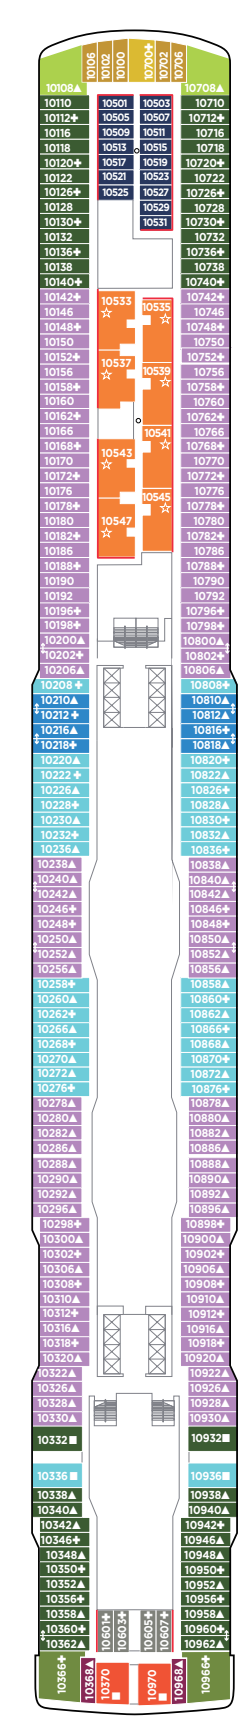

LEGEND

- Stateroom with facilities for the disabled (For information, contact Reservations.)
- ↕ Connecting staterooms
- ▲ Third-person occupancy available
- + Third- and/or fourth-person occupancy available
- ★ Third-, fourth- and/or fifth-person occupancy available
- ☆ Up to sixth-person occupancy available
- Inside stateroom door opens to center interior corridor and not towards balcony staterooms
- Solid inside stateroom wall
- ⊠ Elevator
- RR Restroom

DECK 20

DECK 19

H2 H4 H5

H4 H5

DECK 16

H6 HA HS MA CF BA BD B1 IA ID I1

DECK 14

H6 H7 H8 MA M8 BA BD B1 B8 OA O1 IA ID I1

DECK 12

H6 H7 MA O1 IA ID I1 B1 OA O1 IA ID I1

LEGEND

- Stateroom with facilities for the disabled (For information, contact Reservations.)
- ↕ Connecting staterooms
- ▲ Third-person occupancy available
- + Third- and/or fourth-person occupancy available
- ★ Third-, fourth- and/or fifth-person occupancy available
- ☆ Up to sixth-person occupancy available
- Inside stateroom door opens to center interior corridor and not towards balcony staterooms
- Solid inside stateroom wall
- ⊠ Elevator
- RR Restroom

DECK 11

DECK 10

DECK 9

DECK 8

DECK 7

DECK 6

DECK 5

H2 The Haven Deluxe Owner's Suite with Large Balcony. Sleeps up to six.