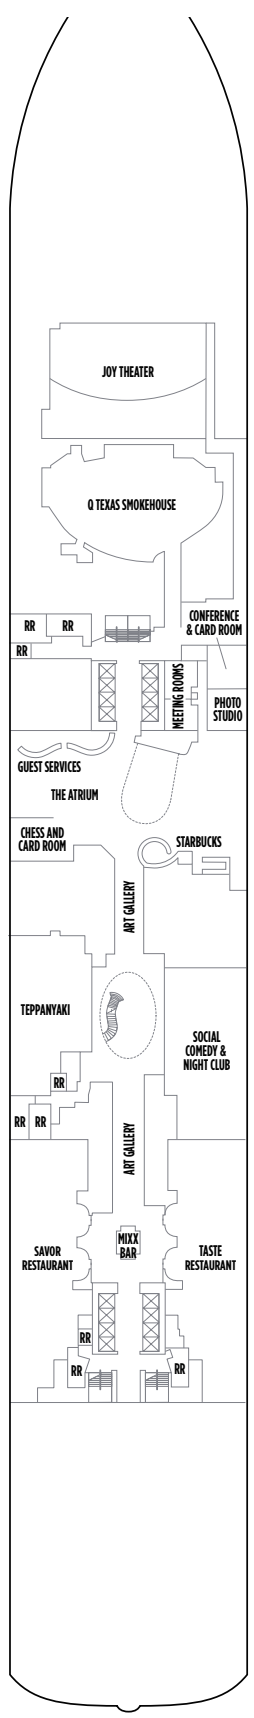

LEGEND

- Stateroom with facilities for the disabled (For information, contact Reservations.)
- ↕ Connecting staterooms
- ▲ Third-person occupancy available
- + Third- and/or fourth-person occupancy available
- ★ Third-, fourth- and/or fifth-person occupancy available
- ☆ Up to sixth-person occupancy available
- Inside stateroom door opens to center interior corridor and not towards balcony staterooms
- Solid inside stateroom wall
- ⊠ Elevator
- RR Restroom

DECK 20

DECK 19

H2 H4 H5

H4 H5

DECK 16

H6 HA HS MA CF BA BD B1 IA ID I1

DECK 14

H6 H7 H8 MA M8 BA BD B1 B8 OA O1 IA ID I1

DECK 12

H6 H7 MA O1 IA ID I1 B1 OA O1 IA ID I1

LEGEND

- Stateroom with facilities for the disabled (For information, contact Reservations.)
- ↕ Connecting staterooms
- ▲ Third-person occupancy available
- + Third- and/or fourth-person occupancy available
- ★ Third-, fourth- and/or fifth-person occupancy available
- ☆ Up to sixth-person occupancy available
- Inside stateroom door opens to center interior corridor and not towards balcony staterooms
- Solid inside stateroom wall
- ⊠ Elevator
- RR Restroom

DECK 11

DECK 10

DECK 9

DECK 8

DECK 7

DECK 6

DECK 5

H2 The Haven Deluxe Owner's Suite with Large Balcony. Sleeps up to six.