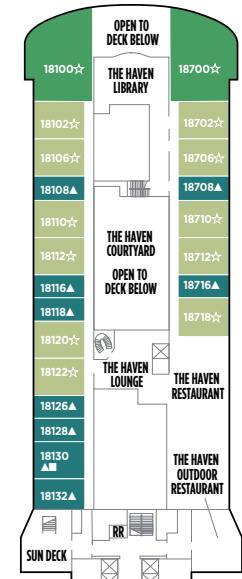

LEGEND

- Stateroom with facilities for the disabled (For information, contact Reservations.)
- ↕ Connecting staterooms
- ▲ Third-person occupancy available
- + Third- and/or fourth-person occupancy available
- ★ Third-, fourth- and/or fifth-person occupancy available
- ☆ Up to sixth-person occupancy available
- Inside stateroom door opens to center interior corridor and not towards balcony staterooms
- Solid inside stateroom wall
- ⊠ Elevator
- RR Restroom

DECK 20

DECK 19

H2 H4 H5

H4 H5

DECK 16

H6 HA HS MA CF BA BD B1 IA ID I1

DECK 14

H6 H7 H8 MA M8 BA BD B1 B8 OA O1 IA ID I1

DECK 12

H6 H7 MA O1 IA ID I1 B1 OA O1 IA ID I1

LEGEND

- Stateroom with facilities for the disabled (For information, contact Reservations.)
- ↕ Connecting staterooms
- ▲ Third-person occupancy available
- + Third- and/or fourth-person occupancy available
- ★ Third-, fourth- and/or fifth-person occupancy available
- ☆ Up to sixth-person occupancy available
- Inside stateroom door opens to center interior corridor and not towards balcony staterooms
- Solid inside stateroom wall
- ⊠ Elevator
- RR Restroom

DECK 11

DECK 10

DECK 9

DECK 8

DECK 7

DECK 6

DECK 5

H2 The Haven Deluxe Owner's Suite with Large Balcony. Sleeps up to six.