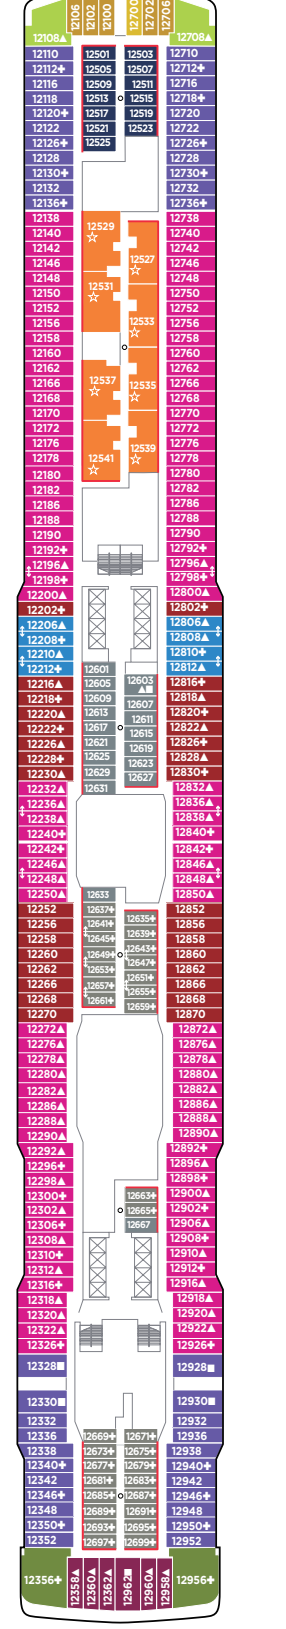

LEGEND

- Stateroom with facilities for the disabled (For information, contact Reservations.)
- ↕ Connecting staterooms
- ▲ Third-person occupancy available
- + Third- and/or fourth-person occupancy available
- ★ Third-, fourth- and/or fifth-person occupancy available
- ☆ Up to sixth-person occupancy available
- Inside stateroom door opens to center interior corridor and not towards balcony staterooms
- Solid inside stateroom wall
- ⊠ Elevator
- RR Restroom

DECK 20

DECK 19

H2 H4 H5

H4 H5

DECK 16

H6 HA HS MA CF BA BD B1 IA ID I1

DECK 14

H6 H7 H8 MA M8 BA BD B1 B8 OA O1 IA ID I1

DECK 12

H6 H7 MA O1 IA ID I1 B1 OA O1 IA ID I1

LEGEND

- Stateroom with facilities for the disabled (For information, contact Reservations.)
- ↕ Connecting staterooms
- ▲ Third-person occupancy available
- + Third- and/or fourth-person occupancy available
- ★ Third-, fourth- and/or fifth-person occupancy available
- ☆ Up to sixth-person occupancy available
- Inside stateroom door opens to center interior corridor and not towards balcony staterooms
- Solid inside stateroom wall
- ⊠ Elevator
- RR Restroom

DECK 11

DECK 10

DECK 9

DECK 8

DECK 7

DECK 6

DECK 5

H2 The Haven Deluxe Owner's Suite with Large Balcony. Sleeps up to six.