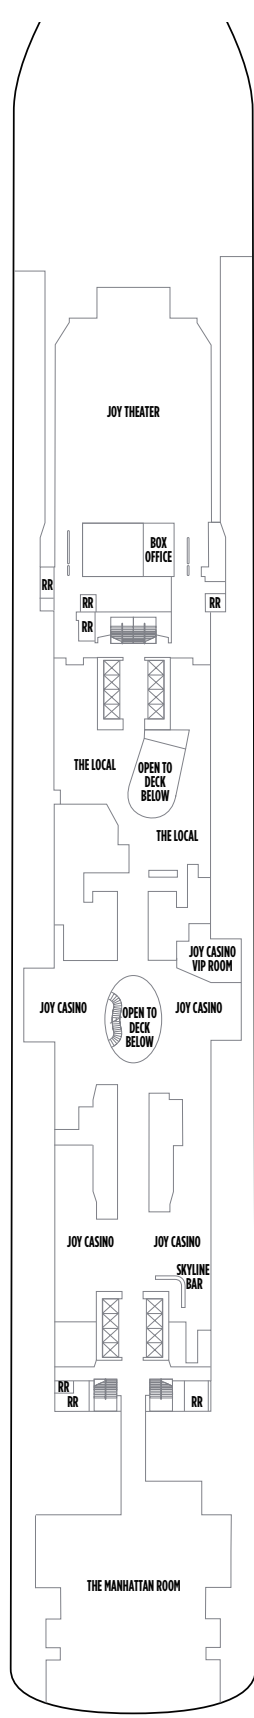

LEGEND

- Stateroom with facilities for the disabled (For information, contact Reservations.)
- ↕ Connecting staterooms
- ▲ Third-person occupancy available
- + Third- and/or fourth-person occupancy available
- ★ Third-, fourth- and/or fifth-person occupancy available
- ☆ Up to sixth-person occupancy available
- Inside stateroom door opens to center interior corridor and not towards balcony staterooms
- Solid inside stateroom wall
- ⊠ Elevator
- RR Restroom

DECK 20

DECK 19

H2 H4 H5

H4 H5

DECK 16

H6 HA HS MA CF BA BD B1 IA ID I1

DECK 14

H6 H7 H8 MA M8 BA BD B1 B8 OA O1 IA ID I1

DECK 12

H6 H7 MA O1 IA ID I1 B1 OA O1 IA ID I1

LEGEND

- Stateroom with facilities for the disabled (For information, contact Reservations.)
- ↕ Connecting staterooms
- ▲ Third-person occupancy available
- + Third- and/or fourth-person occupancy available
- ★ Third-, fourth- and/or fifth-person occupancy available
- ☆ Up to sixth-person occupancy available
- Inside stateroom door opens to center interior corridor and not towards balcony staterooms
- Solid inside stateroom wall
- ⊠ Elevator
- RR Restroom

DECK 11

DECK 10

DECK 9

DECK 8

DECK 7

DECK 6

DECK 5

H2 The Haven Deluxe Owner's Suite with Large Balcony. Sleeps up to six.