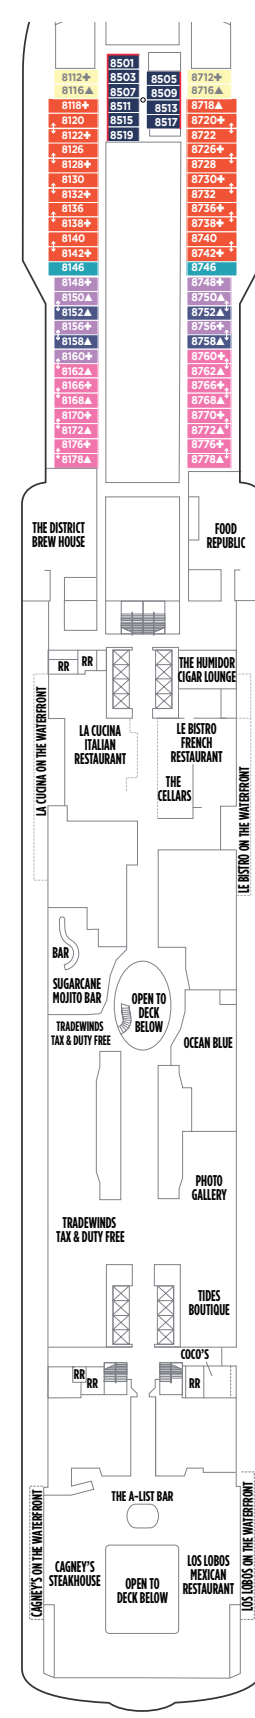

LEGEND

- Stateroom with facilities for the disabled (For information, contact Reservations.)
- ↕ Connecting staterooms
- ▲ Third-person occupancy available
- + Third- and/or fourth-person occupancy available
- ★ Third-, fourth- and/or fifth-person occupancy available
- ☆ Up to sixth-person occupancy available
- Inside stateroom door opens to center interior corridor and not towards balcony staterooms
- Solid inside stateroom wall
- ⊠ Elevator
- RR Restroom

DECK 20

DECK 19

H2 H4 H5

H4 H5

DECK 16

H6 HA HS MA CF BA BD B1 IA ID I1

DECK 14

H6 H7 H8 MA M8 BA BD B1 B8 OA O1 IA ID I1

DECK 12

H6 H7 MA O1 IA ID I1 B1 OA O1 IA ID I1

LEGEND

- Stateroom with facilities for the disabled (For information, contact Reservations.)
- ↕ Connecting staterooms
- ▲ Third-person occupancy available
- + Third- and/or fourth-person occupancy available
- ★ Third-, fourth- and/or fifth-person occupancy available
- ☆ Up to sixth-person occupancy available
- Inside stateroom door opens to center interior corridor and not towards balcony staterooms
- Solid inside stateroom wall
- ⊠ Elevator
- RR Restroom

DECK 11

DECK 10

DECK 9

DECK 8

DECK 7

DECK 6

DECK 5

H2 The Haven Deluxe Owner's Suite with Large Balcony. Sleeps up to six.