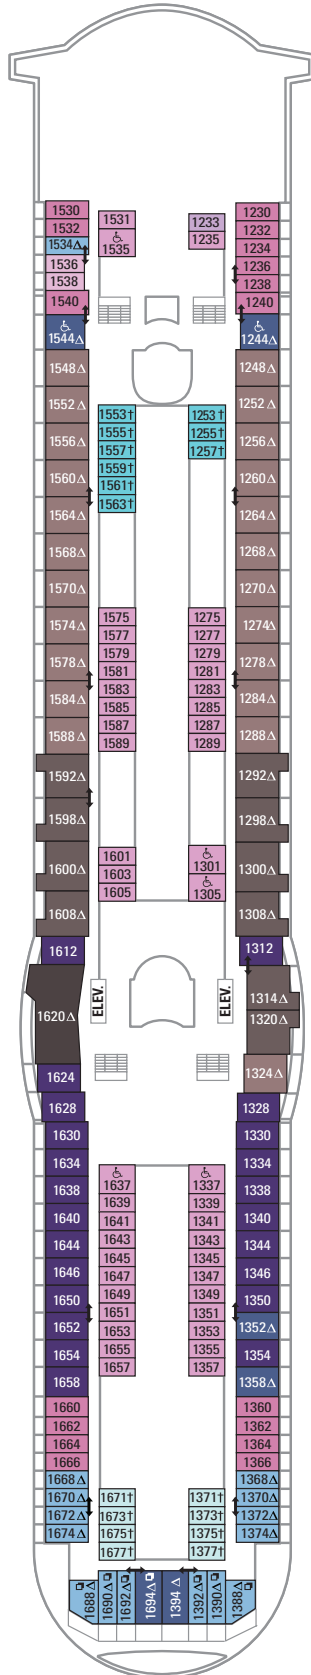

DECK 15

DECK 14

DECK 13

DECK 12

LEGENDS

- △ Stateroom with sofa bed
- * Stateroom has third Pullman bed available
- † Stateroom has third and fourth Pullman beds available
- ◆ Stateroom with sofa bed and third Pullman bed available
- ‡ Stateroom has four additional Pullman beds available
- ‡ Connecting staterooms
- ♿ Indicates accessible staterooms
- ▣ Stateroom has an obstructed view

- 🍷 Dining Venue
- 🎮 Entertainment Area
- 🍹 Bars & Lounges
- 👦 Kids & Teens Area
- 🏊 Pool
- ♨ Spa
- 🏋 Fitness
- 🏃 Running Track
- 🧗 Rock climbing
- 🌊 FlowRider®
- ℹ Information
- 🏢 Conference Center
- 🛍 Shopping
- 🎰 Casino

DECK 11

DECK 10

SUITES RS OS GS J3 J4
 BALCONY 3B 4B 6D
 INTERIOR 4U 1V 3V 4V

DECK 9

SUITES GT J3 J4
 BALCONY 1B 2B 3B 4B 6D
 OCEAN VIEW 1K 1M 4M 8N
 INTERIOR 1V 3V 4V 4U

DECK 8

SUITES **GT**
 BALCONY **2B 3B 4B 1D 2D 5D 6D**
 OCEAN VIEW **1K 1M**
 INTERIOR **1T 3V 4V**

DECK 7

SUITES **J3**
 BALCONY **1B 2B 3B 6B 3D 4D 6D 7D**
 OCEAN VIEW **1K 4M 8N**
 INTERIOR **1T 3V 6V**

DECK 6

SUITES **J3**
 BALCONY **1B 2B 3B 6B 3D 4D 7D**
 OCEAN VIEW **1K 1M 4M 8N**
 INTERIOR **1T 3V 6V**