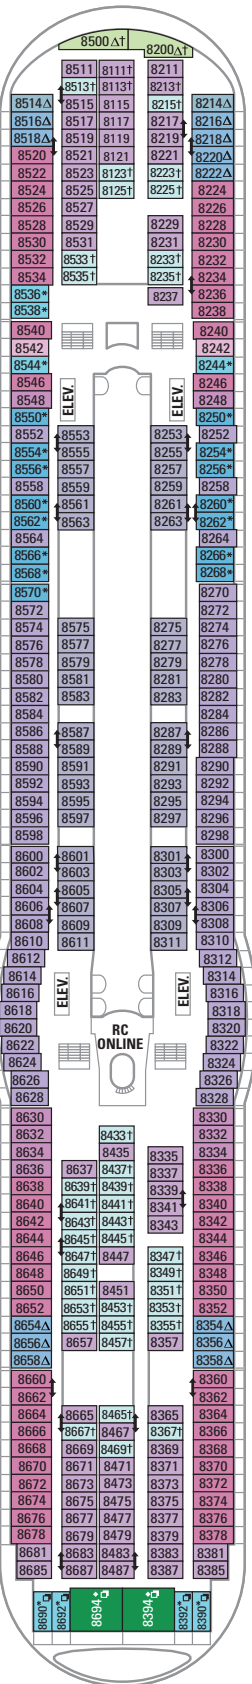

DECK 15

DECK 14

DECK 13

DECK 12

LEGENDS

- △ Stateroom with sofa bed
- * Stateroom has third Pullman bed available
- † Stateroom has third and fourth Pullman beds available
- ◆ Stateroom with sofa bed and third Pullman bed available
- ‡ Stateroom has four additional Pullman beds available
- ‡ Connecting staterooms
- ♿ Indicates accessible staterooms
- ▣ Stateroom has an obstructed view

- 🍷 Dining Venue
- 🎮 Entertainment Area
- 🍹 Bars & Lounges
- 👦 Kids & Teens Area
- 🏊 Pool
- ♨ Spa
- 🏋 Fitness
- 🏃 Running Track
- 🧗 Rock climbing
- 🌊 FlowRider®
- ℹ Information
- 🏢 Conference Center
- 🛍 Shopping
- 🎰 Casino

DECK 11

DECK 10

SUITES RS OS GS J3 J4
 BALCONY 3B 4B 6D
 INTERIOR 4U 1V 3V 4V

DECK 9

SUITES GT J3 J4
 BALCONY 1B 2B 3B 4B 6D
 OCEAN VIEW 1K 1M 4M 8N
 INTERIOR 1V 3V 4V 4U

DECK 8

SUITES **GT**
 BALCONY **2B 3B 4B 1D 2D 5D 6D**
 OCEAN VIEW **1K 1M**
 INTERIOR **1T 3V 4V**

DECK 7

SUITES **J3**
 BALCONY **1B 2B 3B 6B 3D 4D 6D 7D**
 OCEAN VIEW **1K 4M 8N**
 INTERIOR **1T 3V 6V**

DECK 6

SUITES **J3**
 BALCONY **1B 2B 3B 6B 3D 4D 7D**
 OCEAN VIEW **1K 1M 4M 8N**
 INTERIOR **1T 3V 6V**