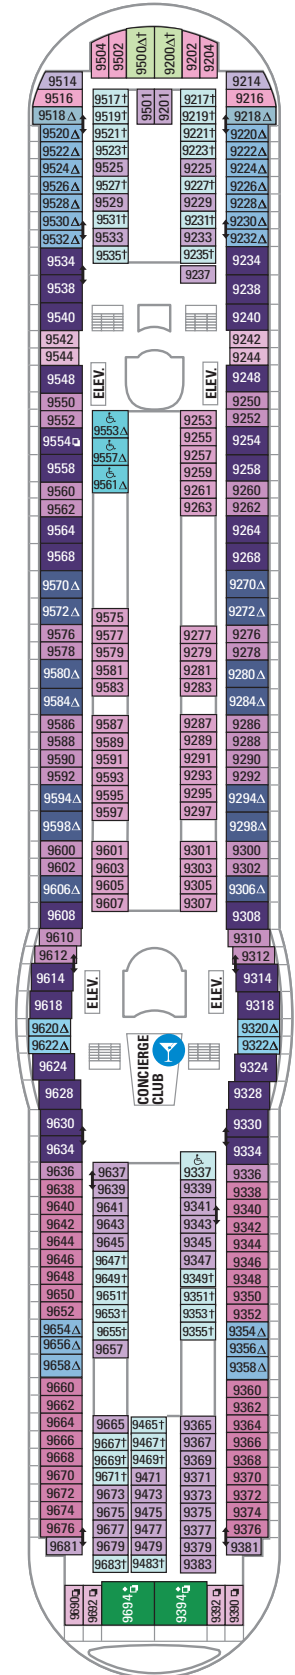

DECK 15

DECK 14

DECK 13

DECK 12

LEGENDS

- △ Stateroom with sofa bed
- * Stateroom has third Pullman bed available
- † Stateroom has third and fourth Pullman beds available
- ◆ Stateroom with sofa bed and third Pullman bed available
- ‡ Stateroom has four additional Pullman beds available
- ‡ Connecting staterooms
- ♿ Indicates accessible staterooms
- ▣ Stateroom has an obstructed view

- 🍷 Dining Venue
- 🎮 Entertainment Area
- 🍹 Bars & Lounges
- 👦 Kids & Teens Area
- 🏊 Pool
- ♨ Spa
- 🏋 Fitness
- 🏃 Running Track
- 🧗 Rock climbing
- 🌊 FlowRider®
- ℹ Information
- 🏢 Conference Center
- 🛍 Shopping
- 🎰 Casino

DECK 11

DECK 10

SUITES RS OS GS J3 J4
 BALCONY 3B 4B 6D
 INTERIOR 4U 1V 3V 4V

DECK 9

SUITES GT J3 J4
 BALCONY 1B 2B 3B 4B 6D
 OCEAN VIEW 1K 1M 4M 8N
 INTERIOR 1V 3V 4V 4U

DECK 8

SUITES **GT**
 BALCONY **2B 3B 4B 1D 2D 5D 6D**
 OCEAN VIEW **1K 1M**
 INTERIOR **1T 3V 4V**

DECK 7

SUITES **J3**
 BALCONY **1B 2B 3B 6B 3D 4D 6D 7D**
 OCEAN VIEW **1K 4M 8N**
 INTERIOR **1T 3V 6V**

DECK 6

SUITES **J3**
 BALCONY **1B 2B 3B 6B 3D 4D 7D**
 OCEAN VIEW **1K 1M 4M 8N**
 INTERIOR **1T 3V 6V**