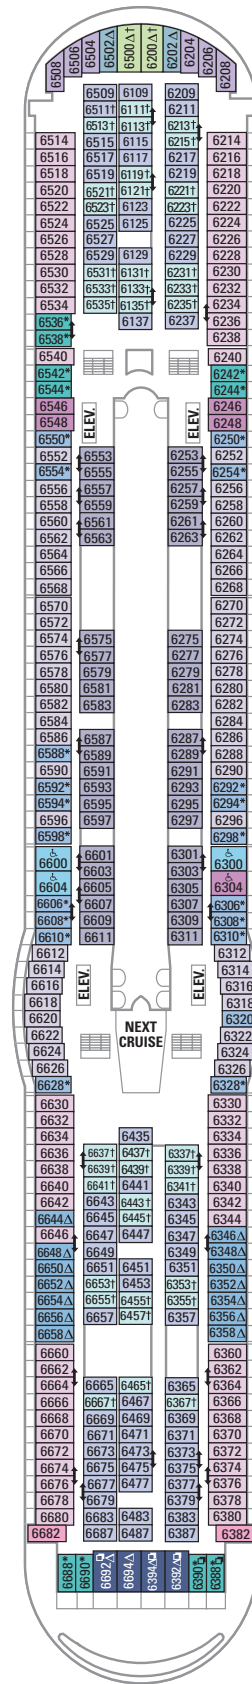

DECK 15

DECK 14

DECK 13

DECK 12

LEGENDS

- △ Stateroom with sofa bed
- * Stateroom has third Pullman bed available
- † Stateroom has third and fourth Pullman beds available
- ◆ Stateroom with sofa bed and third Pullman bed available
- ‡ Stateroom has four additional Pullman beds available
- ‡ Connecting staterooms
- ♿ Indicates accessible staterooms
- ▣ Stateroom has an obstructed view

- 🍷 Dining Venue
- 🎮 Entertainment Area
- 🍹 Bars & Lounges
- 👦 Kids & Teens Area
- 🏊 Pool
- ♨ Spa
- 🏋 Fitness
- 🏃 Running Track
- 🧗 Rock climbing
- 🌊 FlowRider®
- ℹ Information
- 🏢 Conference Center
- 🛍 Shopping
- 🎰 Casino

DECK 11

DECK 10

SUITES RS OS GS J3 J4
 BALCONY 3B 4B 6D
 INTERIOR 4U 1V 3V 4V

DECK 9

SUITES GT J3 J4
 BALCONY 1B 2B 3B 4B 6D
 OCEAN VIEW 1K 1M 4M 8N
 INTERIOR 1V 3V 4V 4U

DECK 8

SUITES **GT**
 BALCONY **2B 3B 4B 1D 2D 5D 6D**
 OCEAN VIEW **1K 1M**
 INTERIOR **1T 3V 4V**

DECK 7

SUITES **J3**
 BALCONY **1B 2B 3B 6B 3D 4D 6D 7D**
 OCEAN VIEW **1K 4M 8N**
 INTERIOR **1T 3V 6V**

DECK 6

SUITES **J3**
 BALCONY **1B 2B 3B 6B 3D 4D 7D**
 OCEAN VIEW **1K 1M 4M 8N**
 INTERIOR **1T 3V 6V**