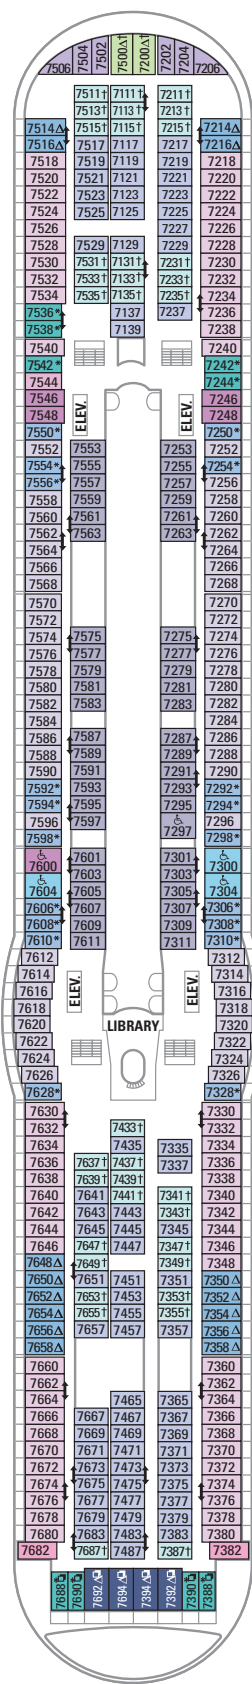

DECK 15

DECK 14

DECK 13

DECK 12

LEGENDS

- △ Stateroom with sofa bed
- * Stateroom has third Pullman bed available
- † Stateroom has third and fourth Pullman beds available
- ◆ Stateroom with sofa bed and third Pullman bed available
- ‡ Stateroom has four additional Pullman beds available
- ‡ Connecting staterooms
- ♿ Indicates accessible staterooms
- ▣ Stateroom has an obstructed view

- 🍷 Dining Venue
- 🎮 Entertainment Area
- 🍹 Bars & Lounges
- 👦 Kids & Teens Area
- 🏊 Pool
- ♨ Spa
- 🏋 Fitness
- 🏃 Running Track
- 🧗 Rock climbing
- 🌊 FlowRider®
- ℹ Information
- 🏢 Conference Center
- 🛍 Shopping
- 🎰 Casino

DECK 11

DECK 10

SUITES RS OS GS J3 J4
 BALCONY 3B 4B 6D
 INTERIOR 4U 1V 3V 4V

DECK 9

SUITES GT J3 J4
 BALCONY 1B 2B 3B 4B 6D
 OCEAN VIEW 1K 1M 4M 8N
 INTERIOR 1V 3V 4V 4U

DECK 8

SUITES **GT**
 BALCONY **2B 3B 4B 1D 2D 5D 6D**
 OCEAN VIEW **1K 1M**
 INTERIOR **1T 3V 4V**

DECK 7

SUITES **J3**
 BALCONY **1B 2B 3B 6B 3D 4D 6D 7D**
 OCEAN VIEW **1K 4M 8N**
 INTERIOR **1T 3V 6V**

DECK 6

SUITES **J3**
 BALCONY **1B 2B 3B 6B 3D 4D 7D**
 OCEAN VIEW **1K 1M 4M 8N**
 INTERIOR **1T 3V 6V**