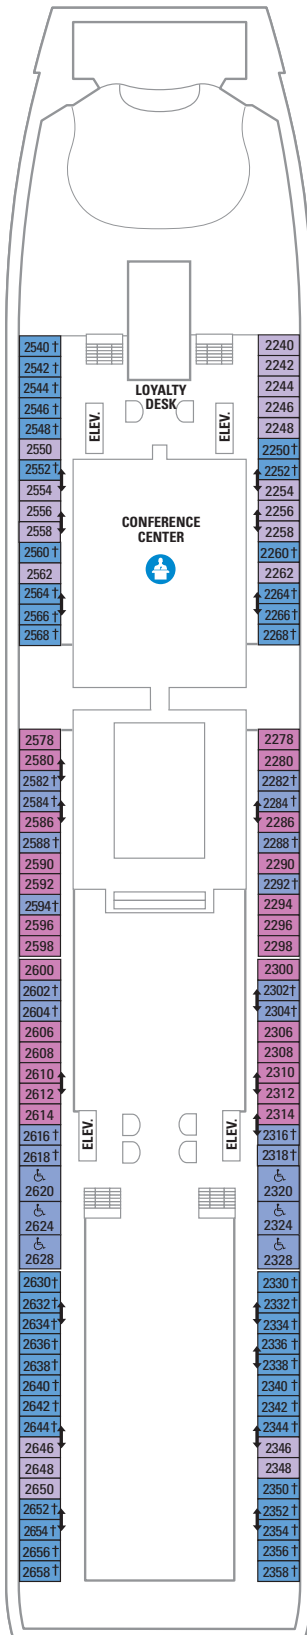

DECK 15

DECK 14

DECK 13

DECK 12

LEGENDS

- △ Stateroom with sofa bed
- * Stateroom has third Pullman bed available
- † Stateroom has third and fourth Pullman beds available
- ◆ Stateroom with sofa bed and third Pullman bed available
- ‡ Stateroom has four additional Pullman beds available
- ‡ Connecting staterooms
- ♿ Indicates accessible staterooms
- ▣ Stateroom has an obstructed view

DECK 11

DECK 10

SUITES RS OS GS J3 J4
 BALCONY 3B 4B 6D
 INTERIOR 4U 1V 3V 4V

DECK 9

SUITES GT J3 J4
 BALCONY 1B 2B 3B 4B 6D
 OCEAN VIEW 1K 1M 4M 8N
 INTERIOR 1V 3V 4V 4U

DECK 8

SUITES **GT**
 BALCONY **2B 3B 4B 1D 2D 5D 6D**
 OCEAN VIEW **1K 1M**
 INTERIOR **1T 3V 4V**

DECK 7

SUITES **J3**
 BALCONY **1B 2B 3B 6B 3D 4D 6D 7D**
 OCEAN VIEW **1K 4M 8N**
 INTERIOR **1T 3V 6V**

DECK 6

SUITES **J3**
 BALCONY **1B 2B 3B 6B 3D 4D 7D**
 OCEAN VIEW **1K 1M 4M 8N**
 INTERIOR **1T 3V 6V**

DECK 5

DECK 4

DECK 3

OCEAN VIEW 1N 2N 3N 8N
INTERIOR 6V

SUITES

RS **Royal Suite - 1 Bedroom** - Grand entrance with doorbell. Bedroom with king-size bed, and private bathroom with tub, private balcony with whirlpool, living room with queen-size sofa bed and baby grand piano. Stateroom: 1188 sq. ft. Balcony: 170 sq. ft.