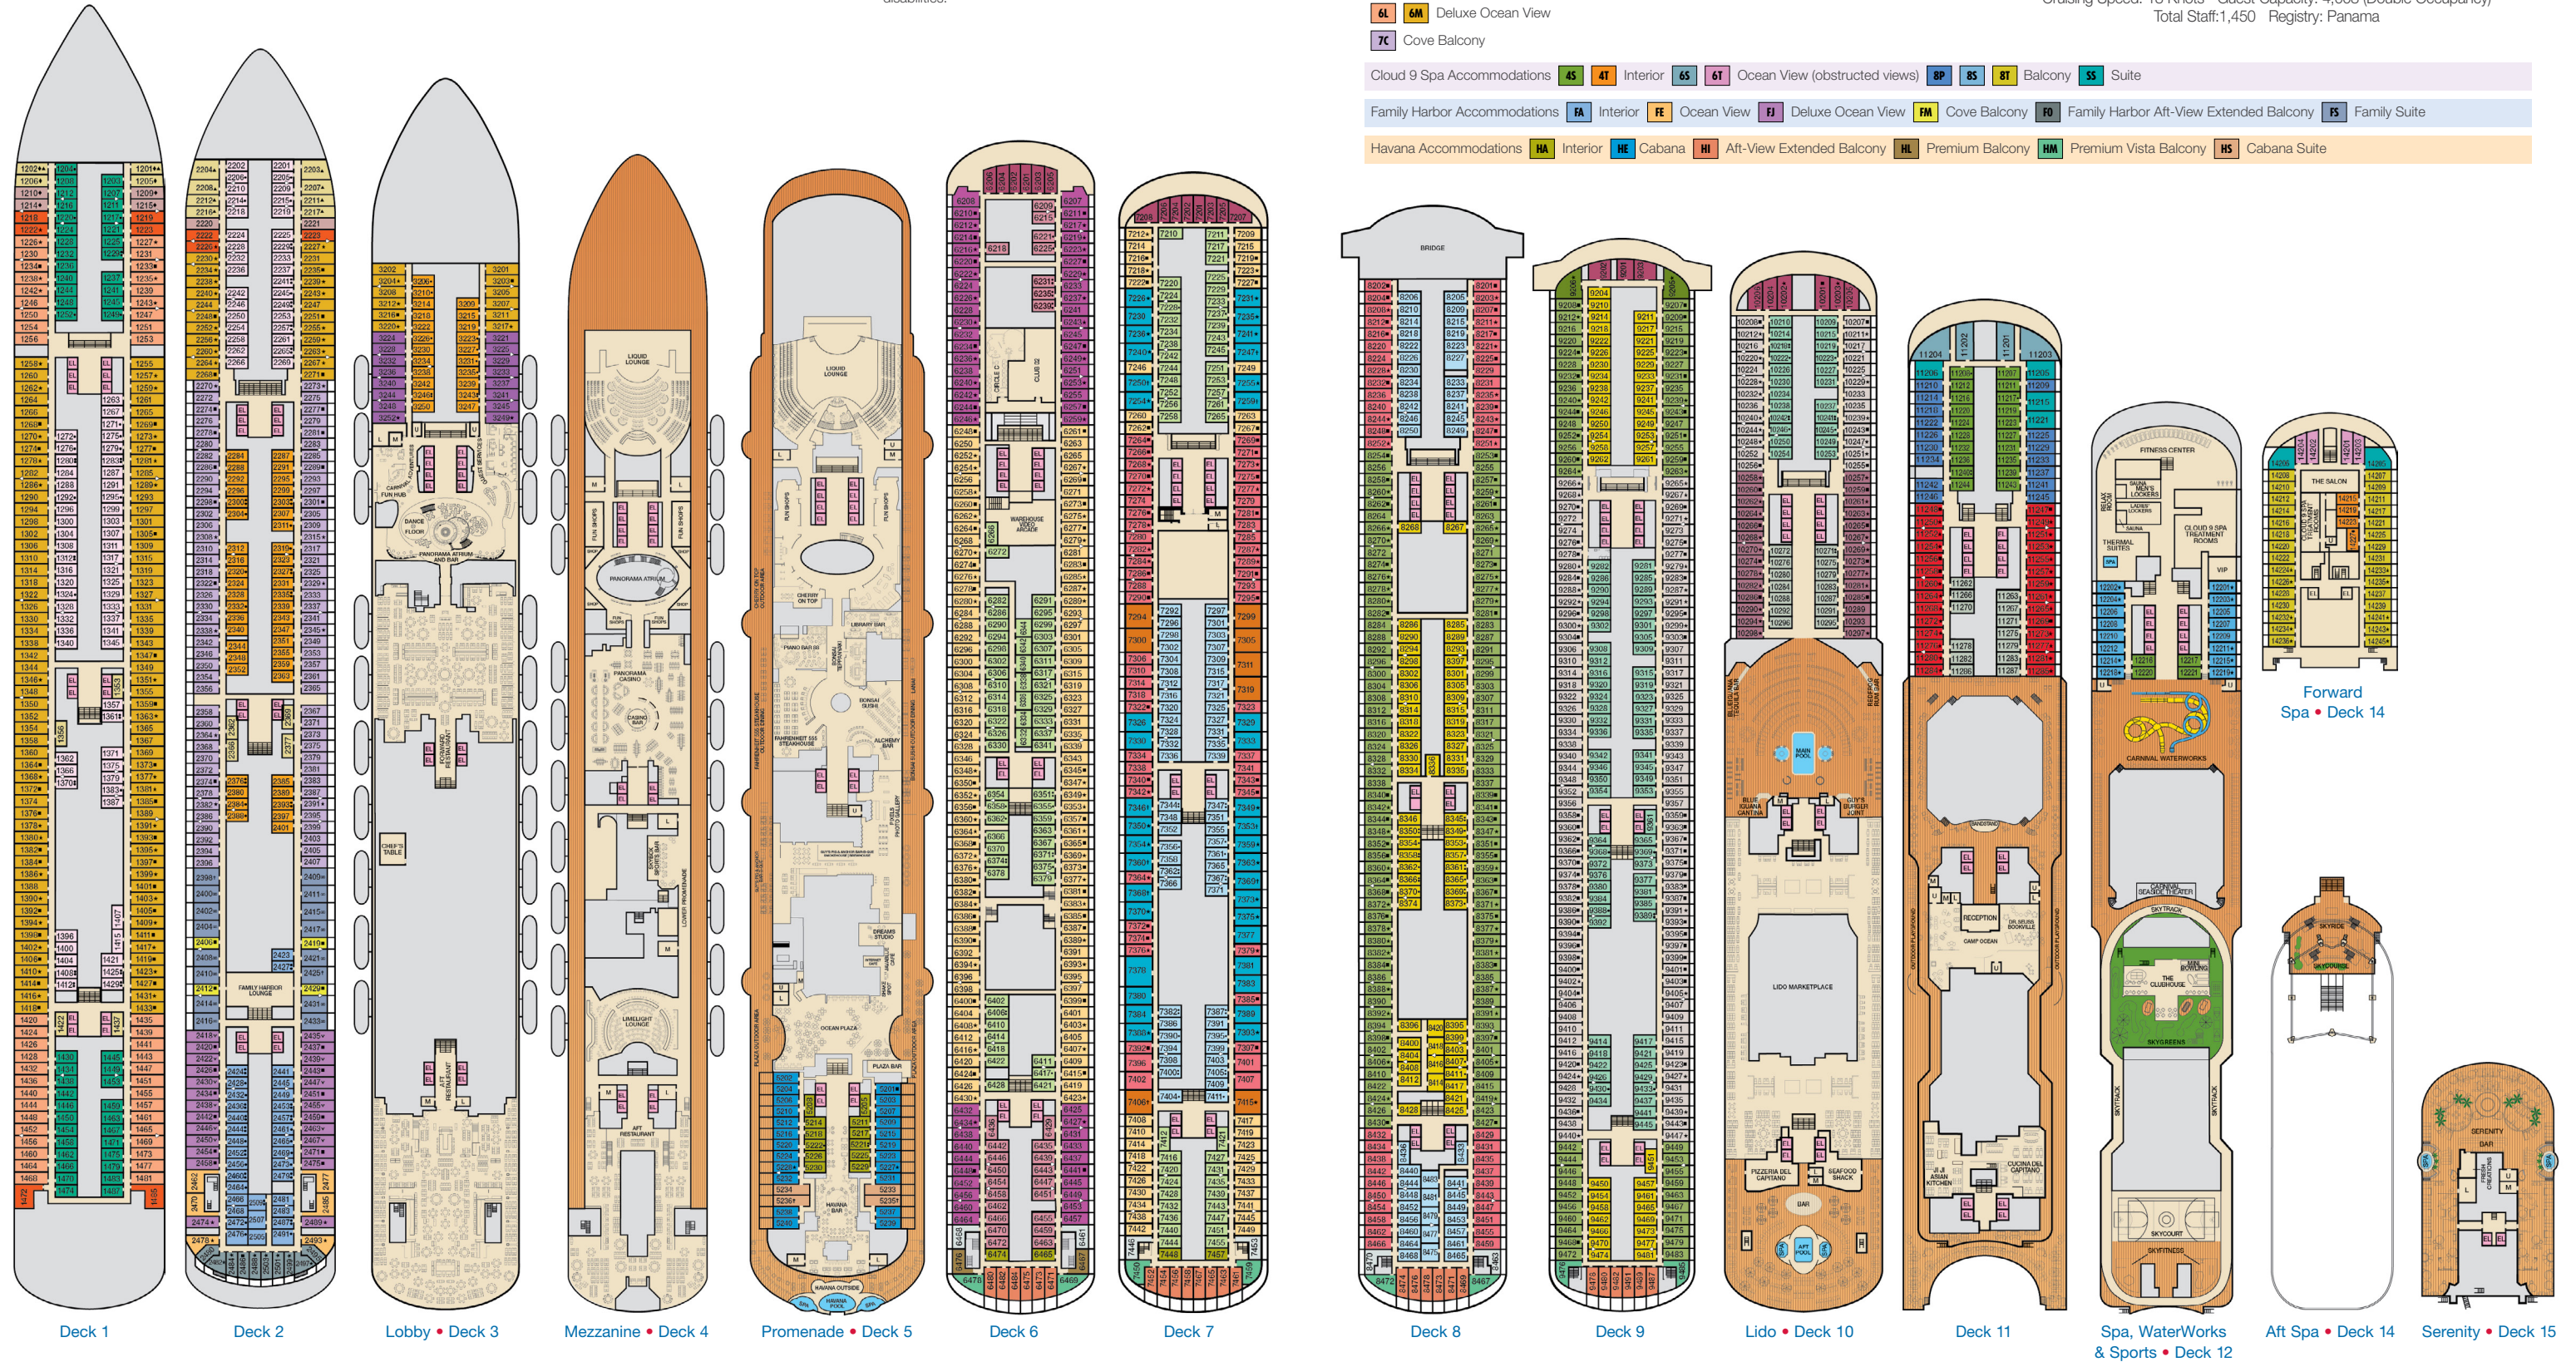

ACCOMMODATIONS SYMBOL LEGEND

- ▲ Twin Bed and Single Sofa Bed
- ★ 2 Twin Beds (convert to King) and Single Sofa Bed
- 2 Twin Beds (convert to King) and 1 Upper Pullman
- 2 Twin Beds (convert to King) and 2 Upper Pullmans
- 2 Twin Beds (convert to King), Single Sofa Bed and 1 Upper Pullman
- † 2 Twin Beds (convert to King) and Double Sofa Bed
- ▼ 2 Twin Beds (convert to King), Single Sofa Bed and 2 Upper Pullmans. Beds do not convert to King when both Upper Pullmans in use.
- ∞ 2 Twin Beds (convert to King), Double Sofa Bed and 1 Upper Pullman
- ◆ Stateroom with 2 Porthole Windows
- ◁ Connecting staterooms (ideal for families and groups of friends)

- * Twin Beds do not convert to a King Bed.
 - U Unisex Wheelchair Accessible Restroom
 - 5 Junior Suites with obstructed views: 9205, 9206.
 - 6B Staterooms with obstructed views: 3229, 3232, 3233, 3236, 3237, 3240, 3241, 3244, 3245, 3248, 3249 and 3252.
 - Ⓜ All accommodations are non-smoking.
- Accessible staterooms are available for guests with disabilities.

CATEGORIES

1A Interior Upper/Lower	8A 8B 8C 8D 8E 8F 8G Balcony
P1 Porthole	9B Premium Balcony
4A 4B 4C 4D 4E 4F 4G 4H 4I Interior	J5 Junior Suite
4J Interior with Picture Window (obstructed views)	O5 Ocean Suite
6A 6B Ocean View	G5 Grand Suite
6L 6M Deluxe Ocean View	
7C Cove Balcony	

Gross Tonnage: 133,500 Length: 1,055 feet Beam: 122 feet
 Cruising Speed: 18 Knots Guest Capacity: 4,008 (Double Occupancy)
 Total Staff: 1,450 Registry: Panama

Forward Spa • Deck 14