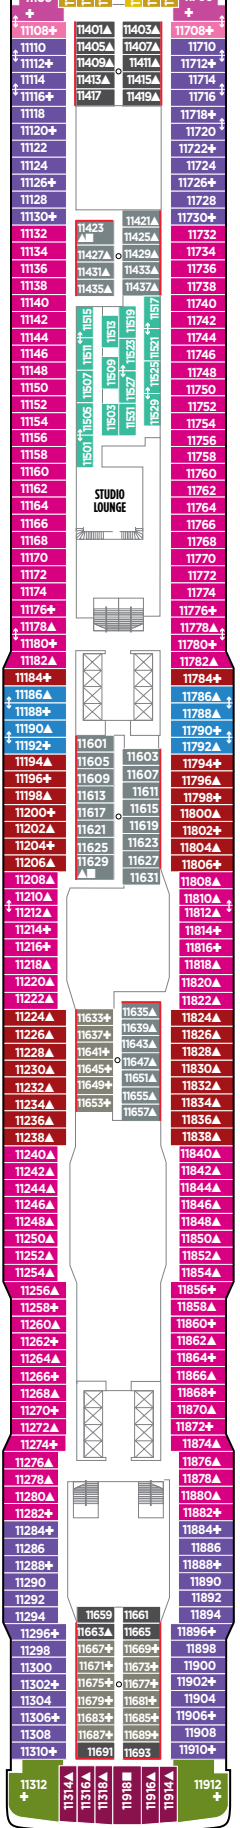

NORWEGIAN BLISS DECK PLANS

LEGEND

- Stateroom with facilities for the disabled (For information, contact Reservations.)
- ↕ Connecting staterooms
- ▲ Third-person occupancy available
- + Third- and/or fourth-person occupancy available
- ★ Third-, fourth- and/or fifth-person occupancy available
- ☆ Up to sixth-person occupancy available
- Inside stateroom door opens to center interior corridor and not towards balcony staterooms
- Solid inside stateroom wall
- ☒ Elevator
- RR Restroom

DECK 20

DECK 19

H2 H4 H5

DECK 18

H4 H5

DECK 17

DECK 16

H6 M9 MA B9 B1 BA BD IA

DECK 15

NORWEGIAN BLISS DECK PLANS (CONTINUED)

H6 MA M8 BA BD
B1 I1 IA ID

DECK 14

H6 H7 H8 MA M8 BA BD B1
B8 O1 OA I1 IA ID

DECK 13

H6 H7 MA M8 BA BD B1
O1 OA I1 IA ID T1

DECK 12

H6 H8 MA M8 BA BD B1 B8
O1 OA I1 IA ID T1

DECK 11

H6 H7 MC MX M6 M8 BC BF
B1 O1 OA I1 IA ID T1 T8

DECK 10

DECK 9

DECK 8

DECK 7

DECK 6