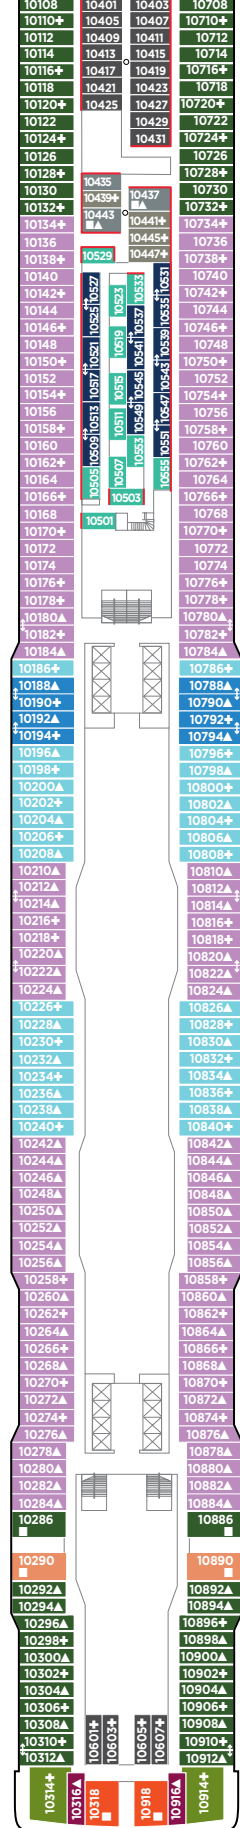

NORWEGIAN BLISS DECK PLANS

LEGEND

- Stateroom with facilities for the disabled (For information, contact Reservations.)
- ↕ Connecting staterooms
- ▲ Third-person occupancy available
- + Third- and/or fourth-person occupancy available
- ★ Third-, fourth- and/or fifth-person occupancy available
- ☆ Up to sixth-person occupancy available
- Inside stateroom door opens to center interior corridor and not towards balcony staterooms
- Solid inside stateroom wall
- ☒ Elevator
- RR Restroom

DECK 20

DECK 19

H2 H4 H5

DECK 18

H4 H5

DECK 17

DECK 16

H6 M9 MA B9 B1 BA BD IA

DECK 15

NORWEGIAN BLISS DECK PLANS (CONTINUED)

H6 MA M8 BA BD
B1 I1 IA ID

DECK 14

H6 H7 H8 MA M8 BA BD B1
B8 O1 OA I1 IA ID

DECK 13

H6 H7 MA M8 BA BD B1
O1 OA I1 IA ID T1

DECK 12

H6 H8 MA M8 BA BD B1 B8
O1 OA I1 IA ID T1

DECK 11

H6 H7 MC MX M6 M8 BC BF
B1 O1 OA I1 IA ID T1 T8

DECK 10

DECK 9

DECK 8

DECK 7

DECK 6