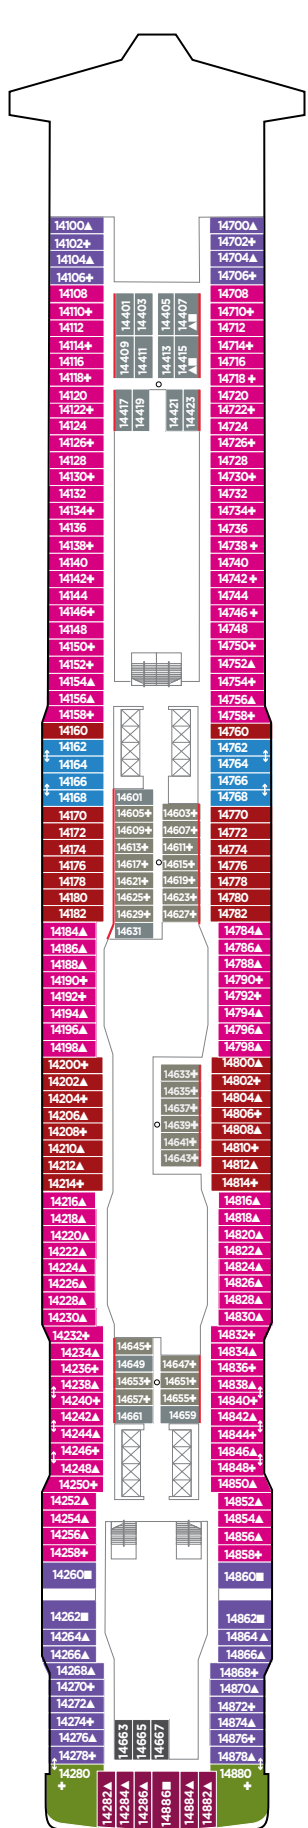

NORWEGIAN BLISS DECK PLANS

LEGEND

- Stateroom with facilities for the disabled (For information, contact Reservations.)
- ↕ Connecting staterooms
- ▲ Third-person occupancy available
- + Third- and/or fourth-person occupancy available
- ★ Third-, fourth- and/or fifth-person occupancy available
- ☆ Up to sixth-person occupancy available
- Inside stateroom door opens to center interior corridor and not towards balcony staterooms
- Solid inside stateroom wall
- ☒ Elevator
- RR Restroom

DECK 20

DECK 19

H2 H4 H5

DECK 18

H4 H5

DECK 17

DECK 16

H6 M9 MA B9 B1 BA BD IA

DECK 15

NORWEGIAN BLISS DECK PLANS (CONTINUED)

H6 MA M8 BA BD
B1 I1 IA ID

DECK 14

H6 H7 H8 MA M8 BA BD B1
B8 O1 OA I1 IA ID

DECK 13

H6 H7 MA M8 BA BD B1
O1 OA I1 IA ID T1

DECK 12

H6 H8 MA M8 BA BD B1 B8
O1 OA I1 IA ID T1

DECK 11

H6 H7 MC MX M6 M8 BC BF
B1 O1 OA I1 IA ID T1 T8

DECK 10

DECK 9

DECK 8

DECK 7

DECK 6