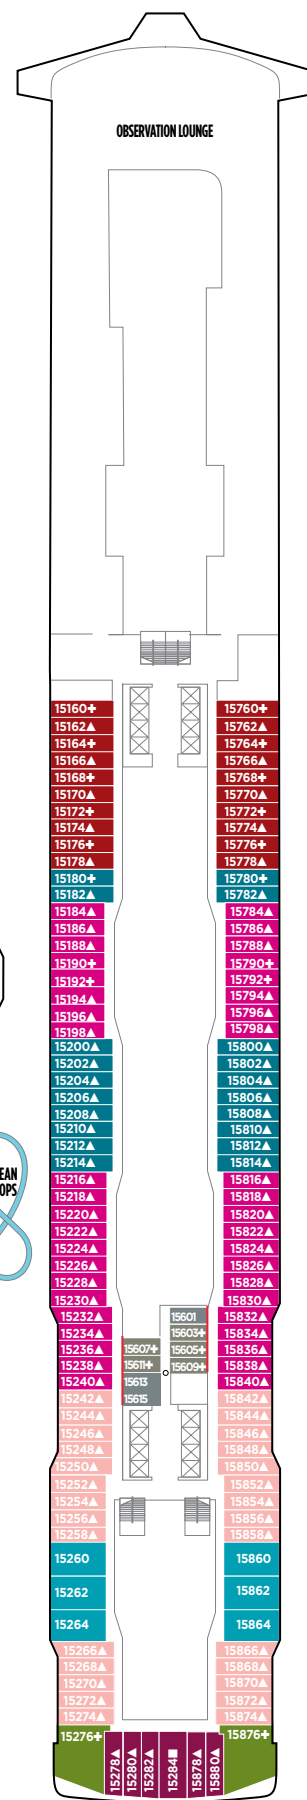

NORWEGIAN BLISS DECK PLANS

LEGEND

- Stateroom with facilities for the disabled (For information, contact Reservations.)
- ↕ Connecting staterooms
- ▲ Third-person occupancy available
- + Third- and/or fourth-person occupancy available
- ★ Third-, fourth- and/or fifth-person occupancy available
- ☆ Up to sixth-person occupancy available
- Inside stateroom door opens to center interior corridor and not towards balcony staterooms
- Solid inside stateroom wall
- ☒ Elevator
- RR Restroom

DECK 20

DECK 19

H2 H4 H5

DECK 18

H4 H5

DECK 17

DECK 16

H6 M9 MA B9 B1 BA BD IA

DECK 15

NORWEGIAN BLISS DECK PLANS (CONTINUED)

H6 MA M8 BA BD
B1 I1 IA ID

DECK 14

H6 H7 H8 MA M8 BA BD B1
B8 O1 OA I1 IA ID

DECK 13

H6 H7 MA M8 BA BD B1
O1 OA I1 IA ID T1

DECK 12

H6 H8 MA M8 BA BD B1 B8
O1 OA I1 IA ID T1

DECK 11

H6 H7 MC MX M6 M8 BC BF
B1 O1 OA I1 IA ID T1 T8

DECK 10

DECK 9

DECK 8

DECK 7

DECK 6