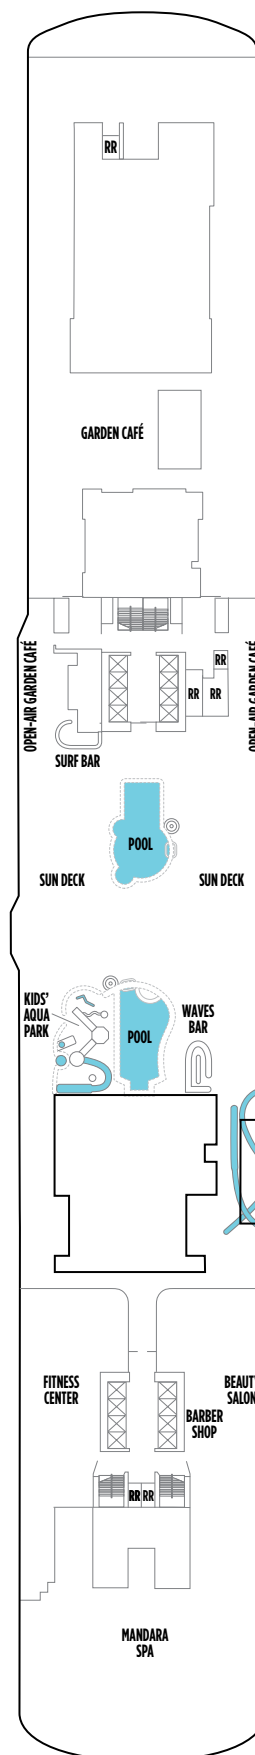

NORWEGIAN BLISS DECK PLANS

LEGEND

- Stateroom with facilities for the disabled (For information, contact Reservations.)
- ↕ Connecting staterooms
- ▲ Third-person occupancy available
- + Third- and/or fourth-person occupancy available
- ★ Third-, fourth- and/or fifth-person occupancy available
- ☆ Up to sixth-person occupancy available
- Inside stateroom door opens to center interior corridor and not towards balcony staterooms
- Solid inside stateroom wall
- ☒ Elevator
- RR Restroom

DECK 20

DECK 19

H2 H4 H5

DECK 18

H4 H5

DECK 17

DECK 16

H6 M9 MA B9 B1 BA BD IA

DECK 15

NORWEGIAN BLISS DECK PLANS (CONTINUED)

H6 MA M8 BA BD
B1 I1 IA ID

DECK 14

H6 H7 H8 MA M8 BA BD B1
B8 O1 OA I1 IA ID

DECK 13

H6 H7 MA M8 BA BD B1
O1 OA I1 IA ID T1

DECK 12

H6 H8 MA M8 BA BD B1 B8
O1 OA I1 IA ID T1

DECK 11

H6 H7 MC MX M6 M8 BC BF
B1 O1 OA I1 IA ID T1 T8

DECK 10

DECK 9

DECK 8

DECK 7

DECK 6