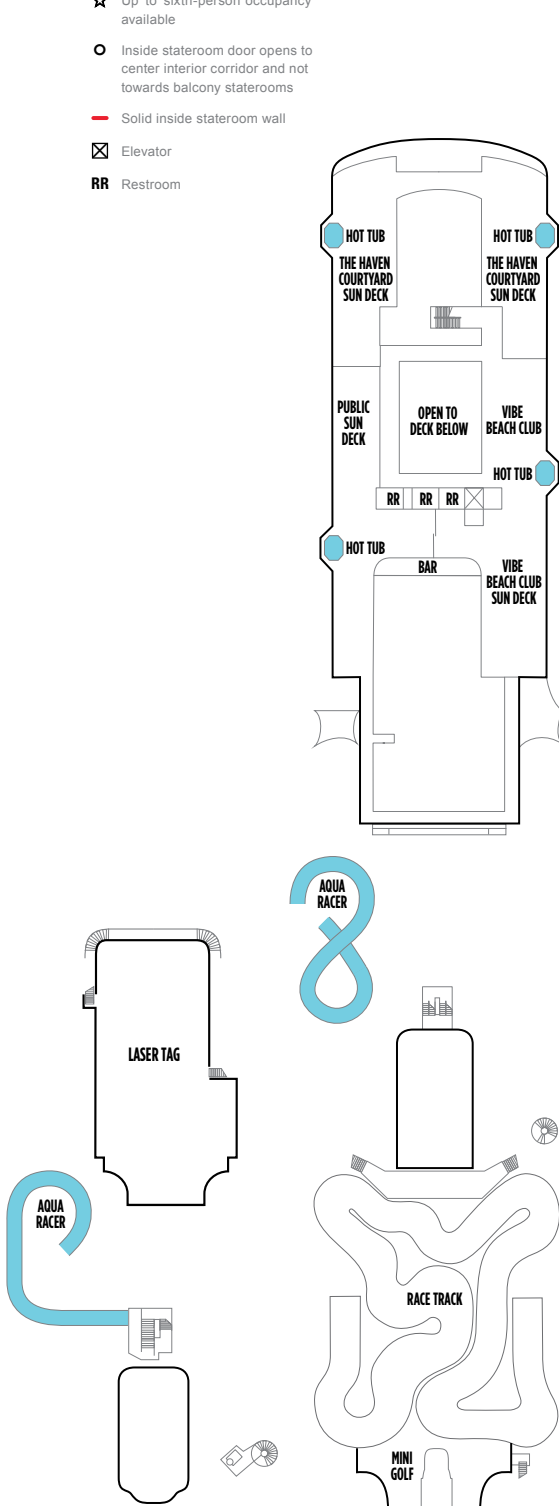

NORWEGIAN BLISS DECK PLANS

LEGEND

- Stateroom with facilities for the disabled (For information, contact Reservations.)
- ↕ Connecting staterooms
- ▲ Third-person occupancy available
- + Third- and/or fourth-person occupancy available
- ★ Third-, fourth- and/or fifth-person occupancy available
- ☆ Up to sixth-person occupancy available
- Inside stateroom door opens to center interior corridor and not towards balcony staterooms
- Solid inside stateroom wall
- ☒ Elevator
- RR Restroom

DECK 20

DECK 19

H2 H4 H5

DECK 18

H4 H5

DECK 17

DECK 16

H6 M9 MA B9 B1 BA BD IA

DECK 15

NORWEGIAN BLISS DECK PLANS (CONTINUED)

H6 MA M8 BA BD
B1 I1 IA ID

DECK 14

H6 H7 H8 MA M8 BA BD B1
B8 O1 OA I1 IA ID

DECK 13

H6 H7 MA M8 BA BD B1
O1 OA I1 IA ID T1

DECK 12

DECK 5

H6 H8 M8 MC B1 B8 BC
BF O1 OA I1 IA ID

M6 MX B6 B8 BC BX ID

O1 O8 OB OX I1 IC IX