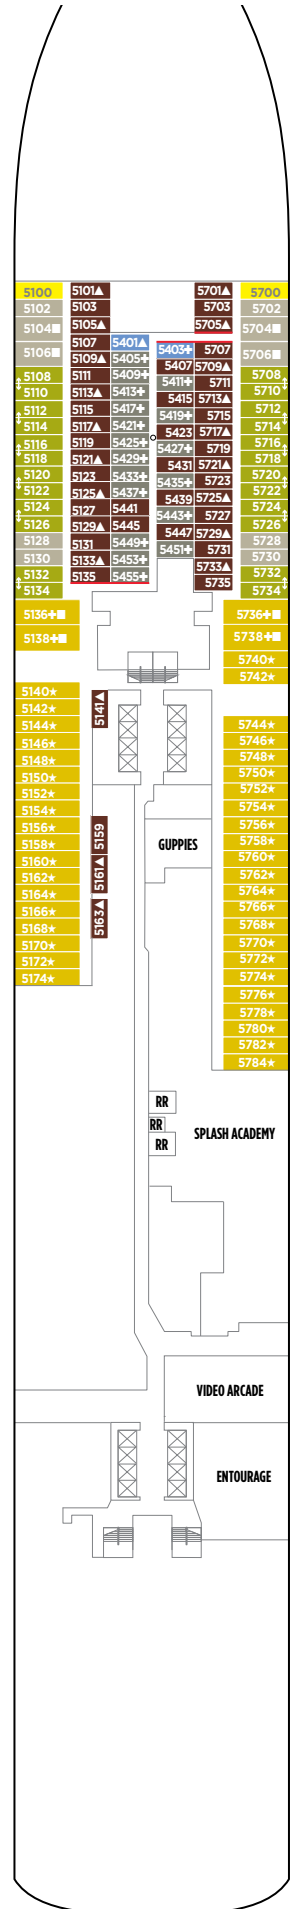

NORWEGIAN BLISS DECK PLANS

LEGEND

- Stateroom with facilities for the disabled (For information, contact Reservations.)
- ↕ Connecting staterooms
- ▲ Third-person occupancy available
- + Third- and/or fourth-person occupancy available
- ★ Third-, fourth- and/or fifth-person occupancy available
- ☆ Up to sixth-person occupancy available
- Inside stateroom door opens to center interior corridor and not towards balcony staterooms
- Solid inside stateroom wall
- ☒ Elevator
- RR Restroom

DECK 20

DECK 19

H2 H4 H5

DECK 18

H4 H5

DECK 17

DECK 16

H6 M9 MA B9 B1 BA BD IA

DECK 15

NORWEGIAN BLISS DECK PLANS (CONTINUED)

H6 MA M8 BA BD
B1 I1 IA ID

DECK 14

H6 H7 H8 MA M8 BA BD B1
B8 O1 OA I1 IA ID

DECK 13

H6 H7 MA M8 BA BD B1
O1 OA I1 IA ID T1

DECK 12

H6 H8 MA M8 BA BD B1 B8
O1 OA I1 IA ID T1

DECK 11

H6 H7 MC MX M6 M8 BC BF
B1 O1 OA I1 IA ID T1 T8

DECK 10

DECK 9

DECK 8

DECK 7

DECK 6