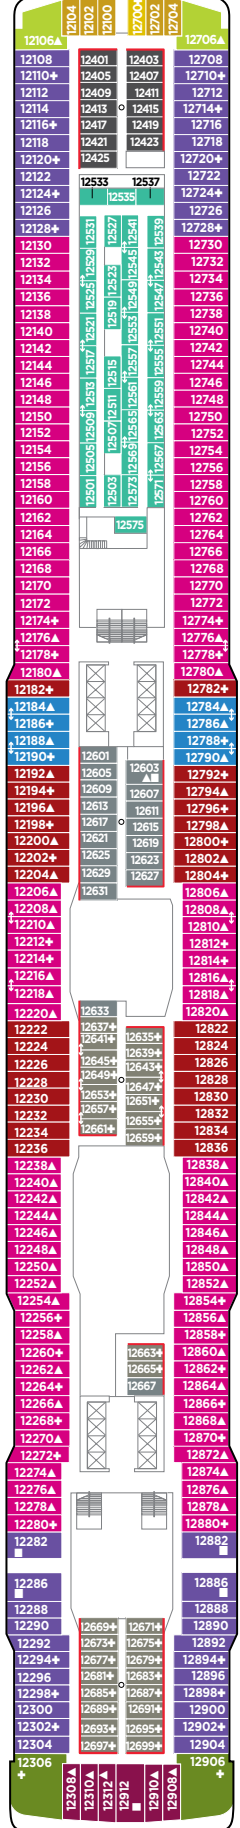

NORWEGIAN BLISS DECK PLANS

LEGEND

- Stateroom with facilities for the disabled (For information, contact Reservations.)
- ↕ Connecting staterooms
- ▲ Third-person occupancy available
- + Third- and/or fourth-person occupancy available
- ★ Third-, fourth- and/or fifth-person occupancy available
- ☆ Up to sixth-person occupancy available
- Inside stateroom door opens to center interior corridor and not towards balcony staterooms
- Solid inside stateroom wall
- ☒ Elevator
- RR Restroom

DECK 20

DECK 19

H2 H4 H5

DECK 18

H4 H5

DECK 17

DECK 16

H6 M9 MA B9 B1 BA BD IA

DECK 15

NORWEGIAN BLISS DECK PLANS (CONTINUED)

H6 MA M8 BA BD
B1 I1 IA ID

DECK 14

H6 H7 H8 MA M8 BA BD B1
B8 O1 OA I1 IA ID

DECK 13

H6 H7 MA M8 BA BD B1
O1 OA I1 IA ID T1

DECK 12

H6 H8 MA M8 BA BD B1 B8
O1 OA I1 IA ID T1

DECK 11

H6 H7 MC MX M6 M8 BC BF
B1 O1 OA I1 IA ID T1 T8

DECK 10

DECK 9

DECK 8

DECK 7

DECK 6