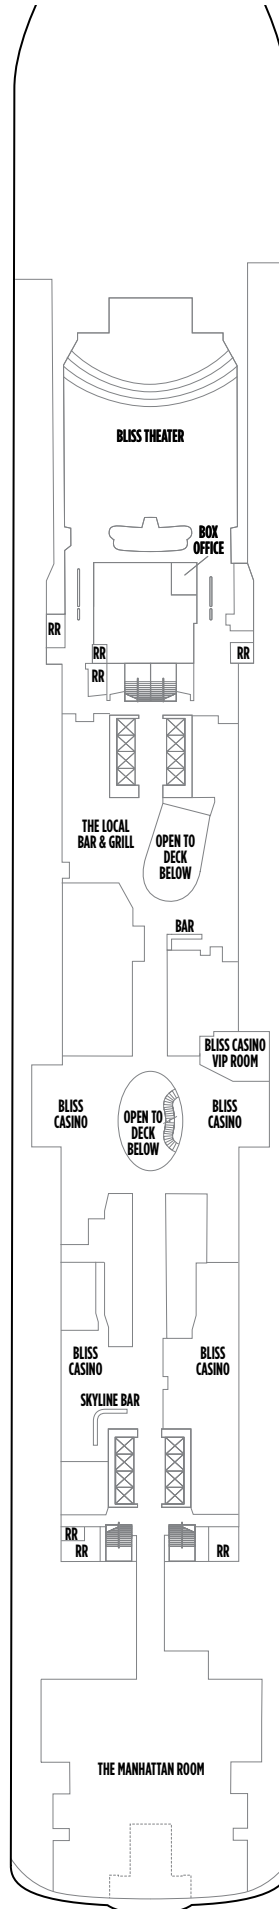

NORWEGIAN BLISS DECK PLANS

LEGEND

- Stateroom with facilities for the disabled (For information, contact Reservations.)
- ↕ Connecting staterooms
- ▲ Third-person occupancy available
- + Third- and/or fourth-person occupancy available
- ★ Third-, fourth- and/or fifth-person occupancy available
- ☆ Up to sixth-person occupancy available
- Inside stateroom door opens to center interior corridor and not towards balcony staterooms
- Solid inside stateroom wall
- ☒ Elevator
- RR Restroom

DECK 20

DECK 19

H2 H4 H5

DECK 18

H4 H5

DECK 17

DECK 16

H6 M9 MA B9 B1 BA BD IA

DECK 15

NORWEGIAN BLISS DECK PLANS (CONTINUED)

H6 MA M8 BA BD
B1 I1 IA ID

DECK 14

H6 H7 H8 MA M8 BA BD B1
B8 O1 OA I1 IA ID

DECK 13

H6 H7 MA M8 BA BD B1
O1 OA I1 IA ID T1

DECK 12

H6 H8 MA M8 BA BD B1 B8
O1 OA I1 IA ID T1

DECK 11

H6 H7 MC MX M6 M8 BC BF
B1 O1 OA I1 IA ID T1 T8

DECK 10

DECK 9

DECK 8

DECK 7

DECK 6