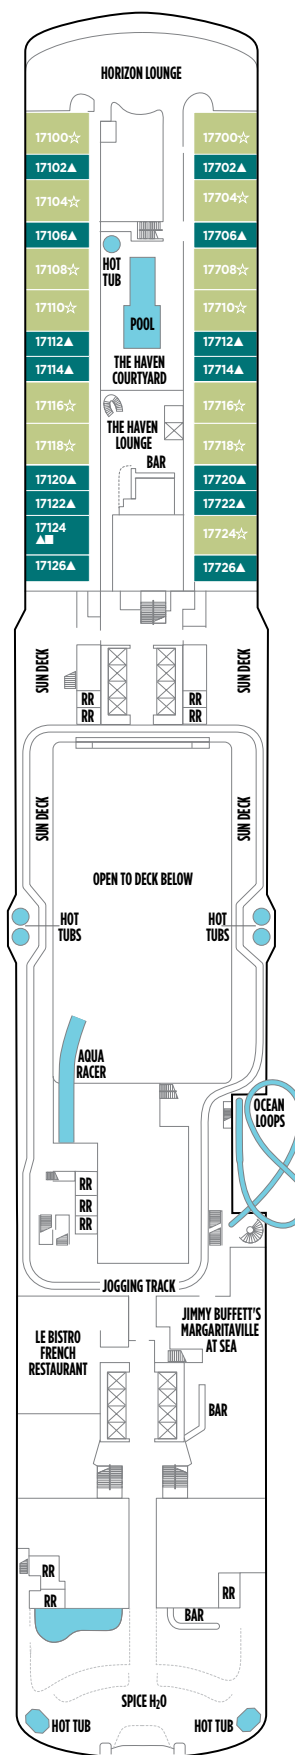

NORWEGIAN BLISS DECK PLANS

LEGEND

- Stateroom with facilities for the disabled (For information, contact Reservations.)
- ↕ Connecting staterooms
- ▲ Third-person occupancy available
- + Third- and/or fourth-person occupancy available
- ★ Third-, fourth- and/or fifth-person occupancy available
- ☆ Up to sixth-person occupancy available
- Inside stateroom door opens to center interior corridor and not towards balcony staterooms
- Solid inside stateroom wall
- ☒ Elevator
- RR Restroom

DECK 20

DECK 19

H2 H4 H5

DECK 18

H4 H5

DECK 17

DECK 16

H6 M9 MA B9 B1 BA BD IA

DECK 15

NORWEGIAN BLISS DECK PLANS (CONTINUED)

H6 MA M8 BA BD
B1 I1 IA ID

DECK 14

H6 H7 H8 MA M8 BA BD B1
B8 O1 OA I1 IA ID

DECK 13

H6 H7 MA M8 BA BD B1
O1 OA I1 IA ID T1

DECK 12

H6 H8 MA M8 BA BD B1 B8
O1 OA I1 IA ID T1

DECK 11

H6 H7 MC MX M6 M8 BC BF
B1 O1 OA I1 IA ID T1 T8

DECK 10

DECK 9

DECK 8

DECK 7

DECK 6