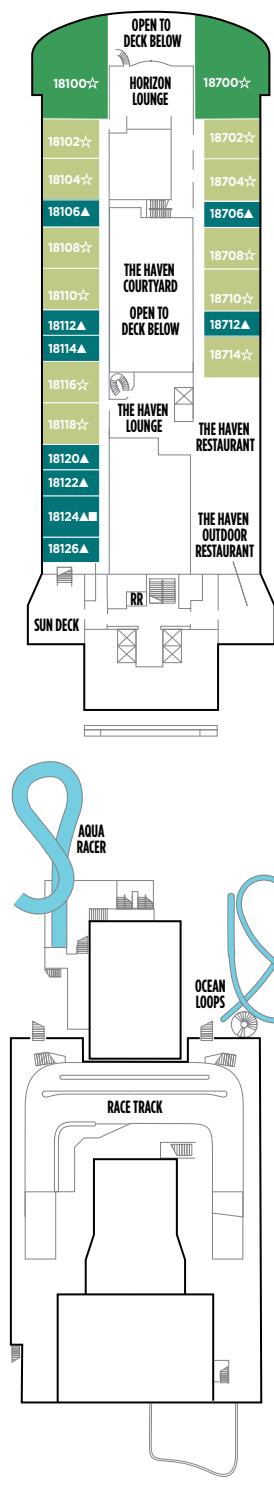

NORWEGIAN BLISS DECK PLANS

LEGEND

- Stateroom with facilities for the disabled (For information, contact Reservations.)
- ↕ Connecting staterooms
- ▲ Third-person occupancy available
- + Third- and/or fourth-person occupancy available
- ★ Third-, fourth- and/or fifth-person occupancy available
- ☆ Up to sixth-person occupancy available
- Inside stateroom door opens to center interior corridor and not towards balcony staterooms
- Solid inside stateroom wall
- ☒ Elevator
- RR Restroom

DECK 20

DECK 19

H2 H4 H5

DECK 18

H4 H5

DECK 17

DECK 16

H6 M9 MA B9 B1 BA BD IA

DECK 15

NORWEGIAN BLISS DECK PLANS (CONTINUED)

H6 MA M8 BA BD
B1 I1 IA ID

DECK 14

H6 H7 H8 MA M8 BA BD B1
B8 O1 OA I1 IA ID

DECK 13

H6 H7 MA M8 BA BD B1
O1 OA I1 IA ID T1

DECK 12

DECK 5

H6 H8 M8 MC B1 B8 BC
BF O1 OA I1 IA ID

M6 MX B6 B8 BC BX ID

O1 O8 OB OX I1 IC IX