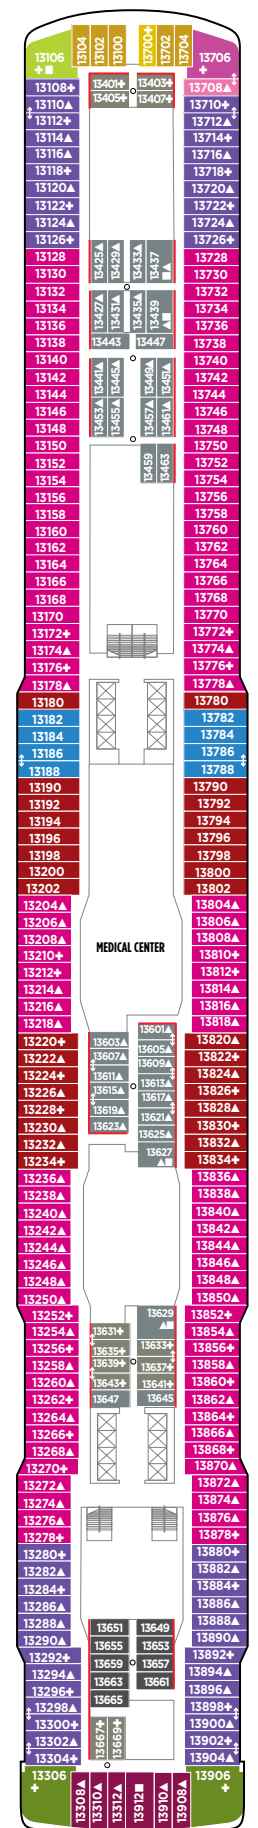

NORWEGIAN BLISS DECK PLANS

LEGEND

- Stateroom with facilities for the disabled (For information, contact Reservations.)
- ↕ Connecting staterooms
- ▲ Third-person occupancy available
- + Third- and/or fourth-person occupancy available
- ★ Third-, fourth- and/or fifth-person occupancy available
- ☆ Up to sixth-person occupancy available
- Inside stateroom door opens to center interior corridor and not towards balcony staterooms
- Solid inside stateroom wall
- ☒ Elevator
- RR Restroom

DECK 20

DECK 19

H2 H4 H5

DECK 18

H4 H5

DECK 17

DECK 16

H6 M9 MA B9 B1 BA BD IA

DECK 15

NORWEGIAN BLISS DECK PLANS (CONTINUED)

H6 MA M8 BA BD
B1 I1 IA ID

DECK 14

H6 H7 H8 MA M8 BA BD B1
B8 O1 OA I1 IA ID

DECK 13

H6 H7 MA M8 BA BD B1
O1 OA I1 IA ID T1

DECK 12

H6 H8 MA M8 BA BD B1 B8
O1 OA I1 IA ID T1

DECK 11

H6 H7 MC MX M6 M8 BC BF
B1 O1 OA I1 IA ID T1 T8

DECK 10

DECK 9

DECK 8

DECK 7

DECK 6