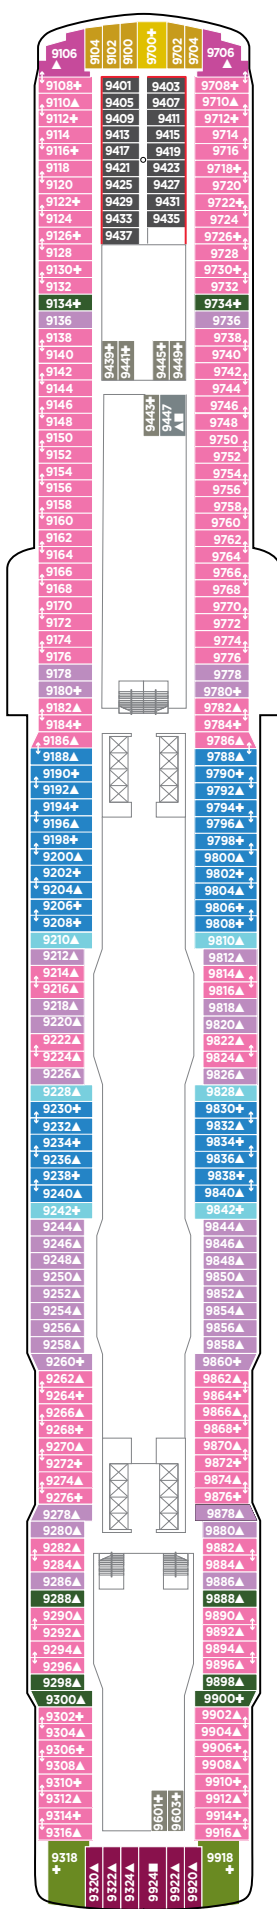

NORWEGIAN BLISS DECK PLANS

LEGEND

- Stateroom with facilities for the disabled (For information, contact Reservations.)
- ↕ Connecting staterooms
- ▲ Third-person occupancy available
- + Third- and/or fourth-person occupancy available
- ★ Third-, fourth- and/or fifth-person occupancy available
- ☆ Up to sixth-person occupancy available
- Inside stateroom door opens to center interior corridor and not towards balcony staterooms
- Solid inside stateroom wall
- ☒ Elevator
- RR Restroom

DECK 20

DECK 19

H2 H4 H5

DECK 18

H4 H5

DECK 17

DECK 16

H6 M9 MA B9 B1 BA BD IA

DECK 15

NORWEGIAN BLISS DECK PLANS (CONTINUED)

H6 MA M8 BA BD
B1 I1 IA ID

DECK 14

H6 H7 H8 MA M8 BA BD B1
B8 O1 OA I1 IA ID

DECK 13

H6 H7 MA M8 BA BD B1
O1 OA I1 IA ID T1

DECK 12

H6 H8 MA M8 BA BD B1 B8
O1 OA I1 IA ID T1

DECK 11

H6 H7 MC MX M6 M8 BC BF
B1 O1 OA I1 IA ID T1 T8

DECK 10

DECK 9

DECK 8

DECK 7

DECK 6