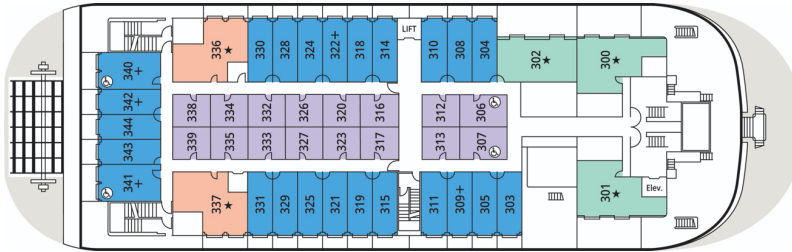

AMERICAN DUCHESS

SUN DECK

DECK 3: CABIN DECK

DECK 2: OBSERVATION DECK

DECK 1: MAIN DECK

Key:
+ triple occupancy
* quadruple occupancy

IS Interior Staterooms	OS Owner's Suites with Private Balcony
LFS Loft Suites with Private Balcony	VS Veranda Suites with Private Balcony
VS Veranda Suites with Private Balcony	DS Deluxe Suites with Private Balcony