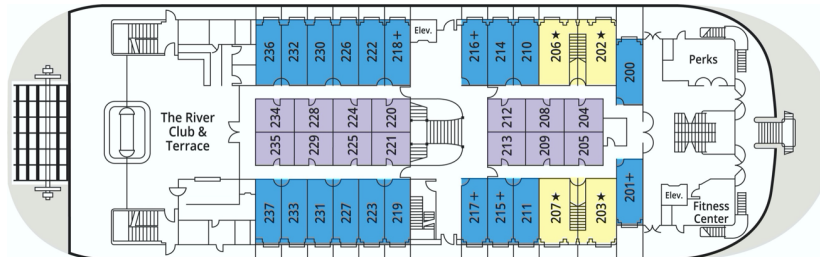

AMERICAN DUCHESS

SUN DECK

DECK 3: CABIN DECK

DECK 2: OBSERVATION DECK

DECK 1: MAIN DECK

Key:
+ triple occupancy
* quadruple occupancy

IS Interior Staterooms	OS Owner's Suites with Private Balcony
LFS Loft Suites with Private Balcony	VS Veranda Suites with Private Balcony
VS Veranda Suites with Private Balcony	DS Deluxe Suites with Private Balcony