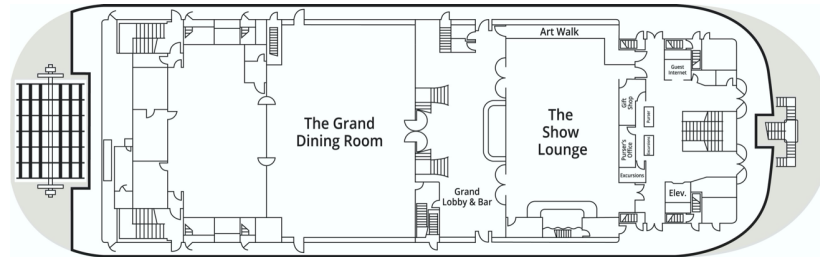

AMERICAN DUCHESS

SUN DECK

DECK 3: CABIN DECK

DECK 2: OBSERVATION DECK

DECK 1: MAIN DECK

Key:
+ triple occupancy
* quadruple occupancy

IS Interior Staterooms	OS Owner's Suites with Private Balcony
LFS Loft Suites with Private Balcony	VS Veranda Suites with Private Balcony
VS Veranda Suites with Private Balcony	DS Deluxe Suites with Private Balcony