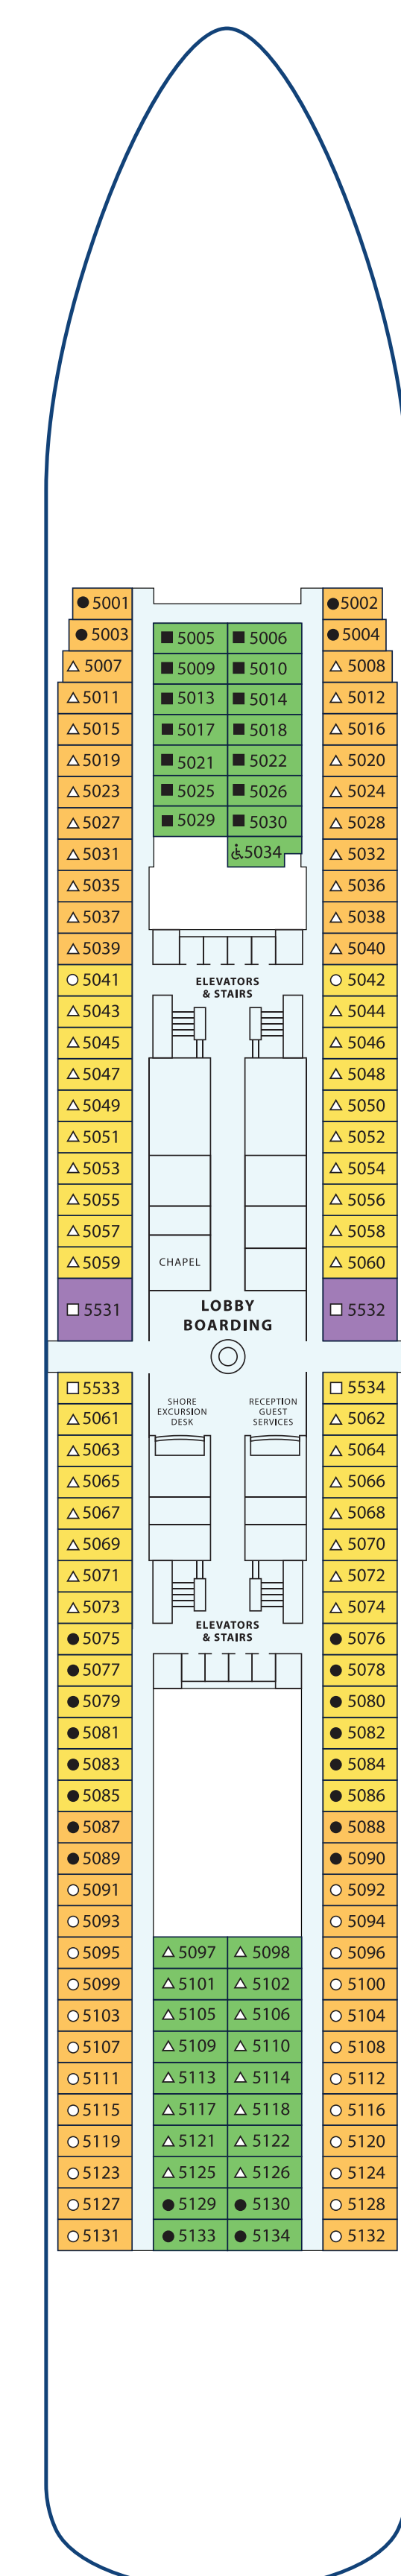

Changes in Attitude
DECK 5