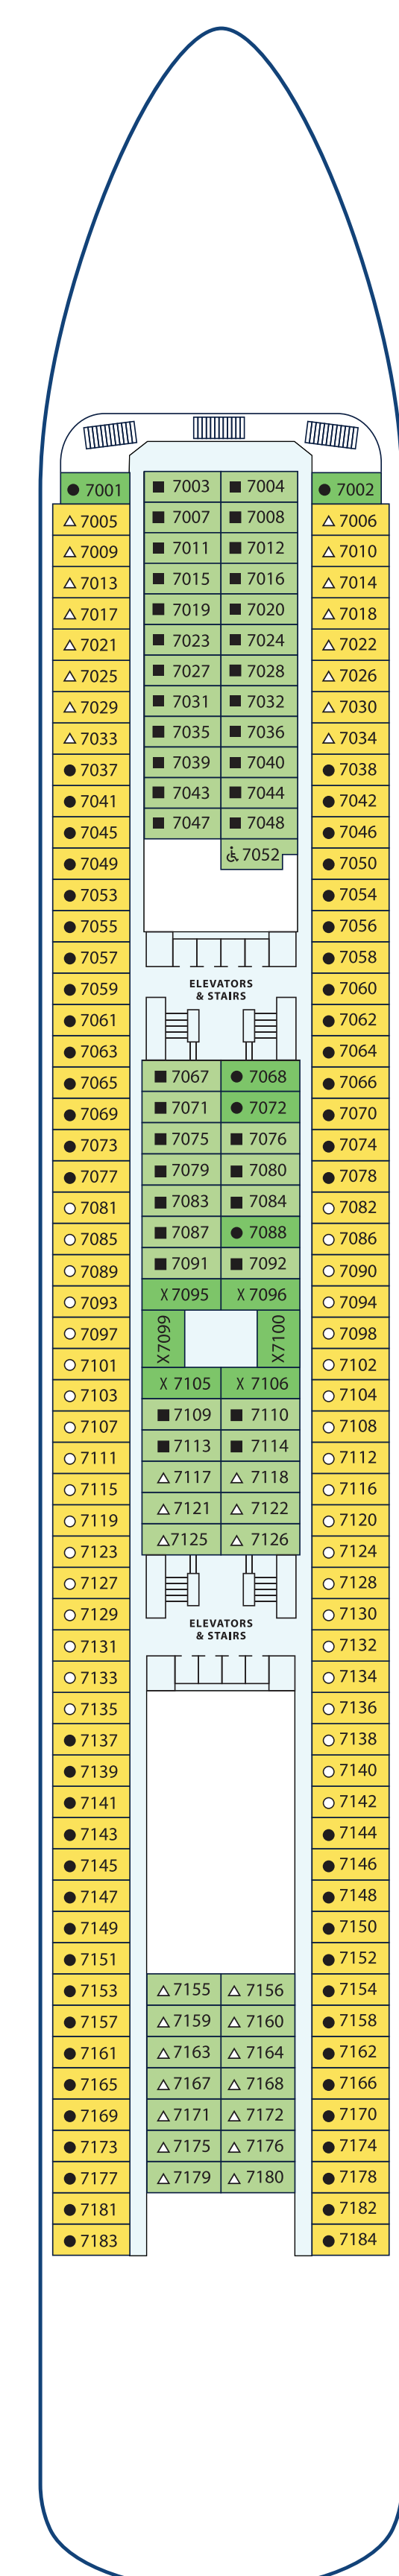

Riddles in the Sand
DECK 7