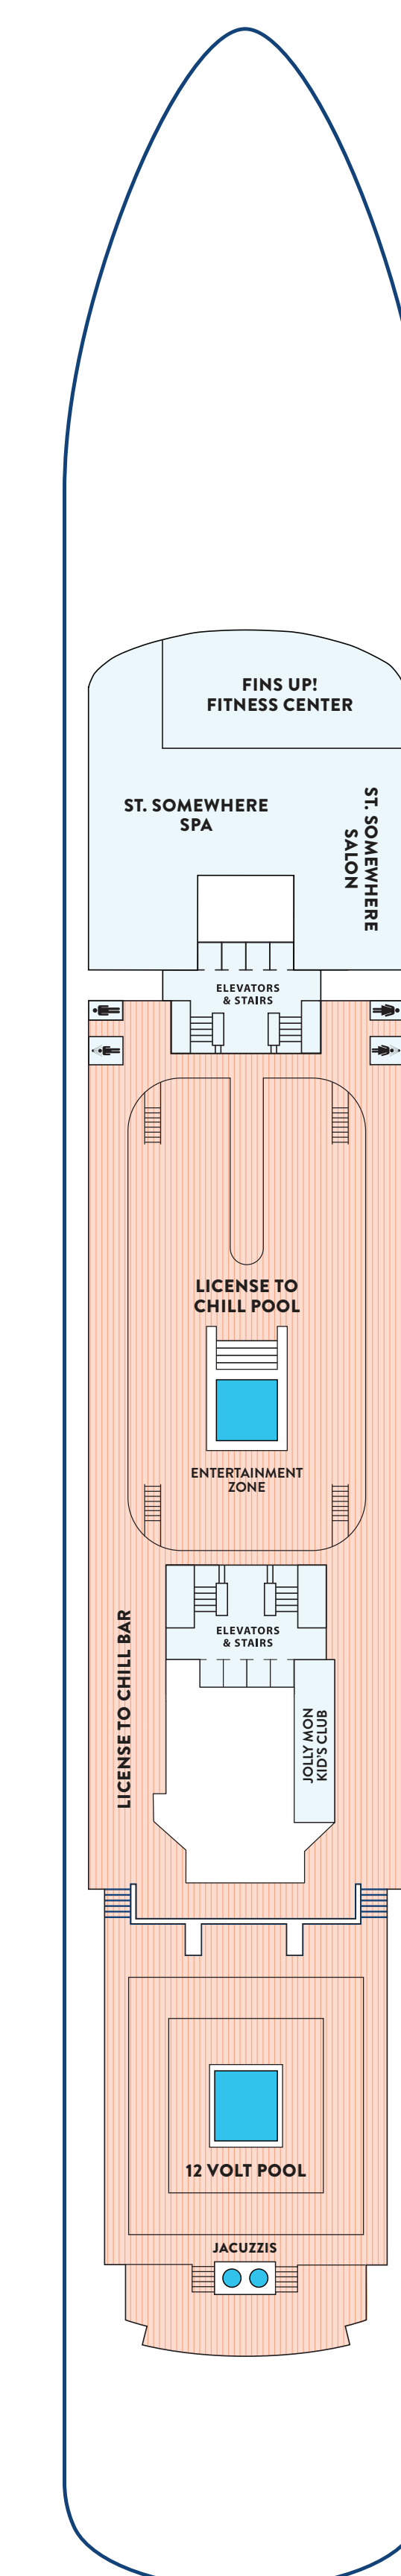

License to Chill
DECK 11