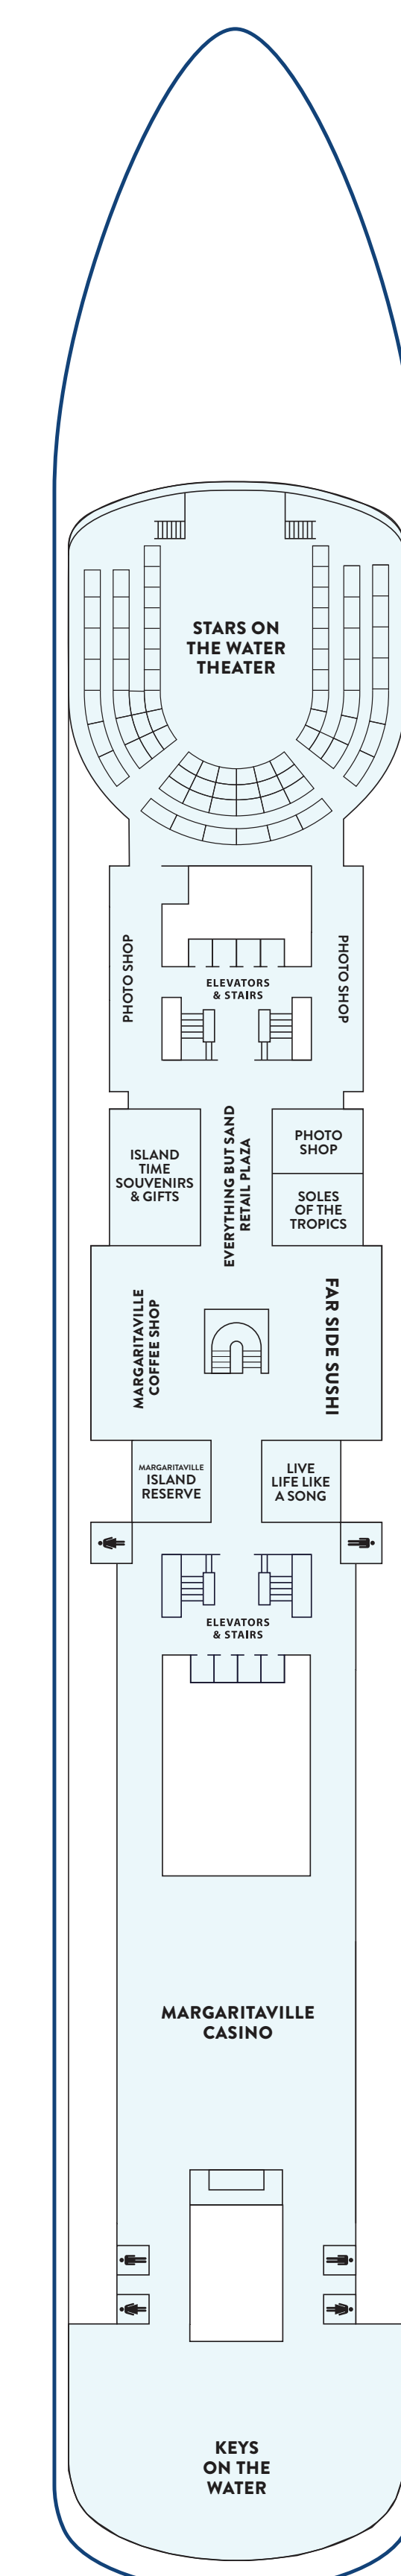

Love and Luck
DECK 9