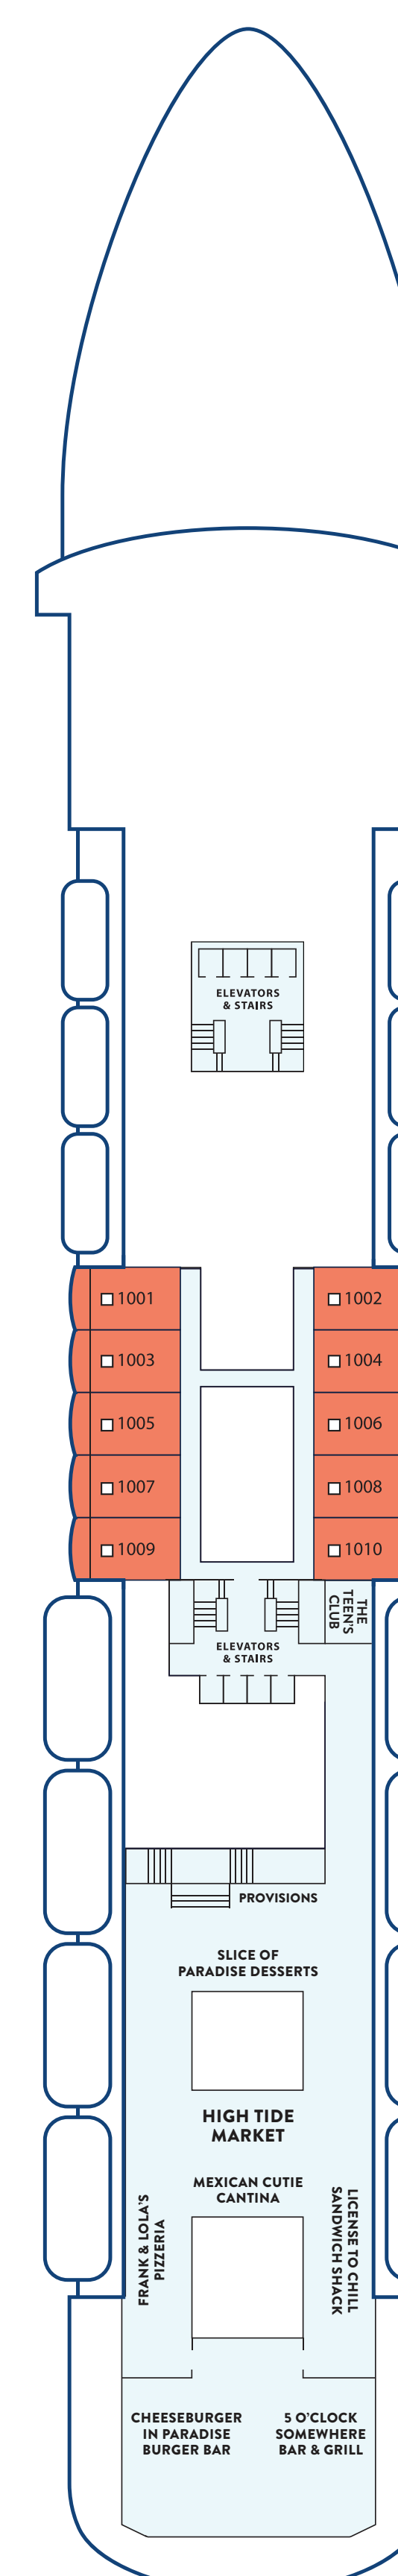

5 o'Clock Somewhere
DECK 10