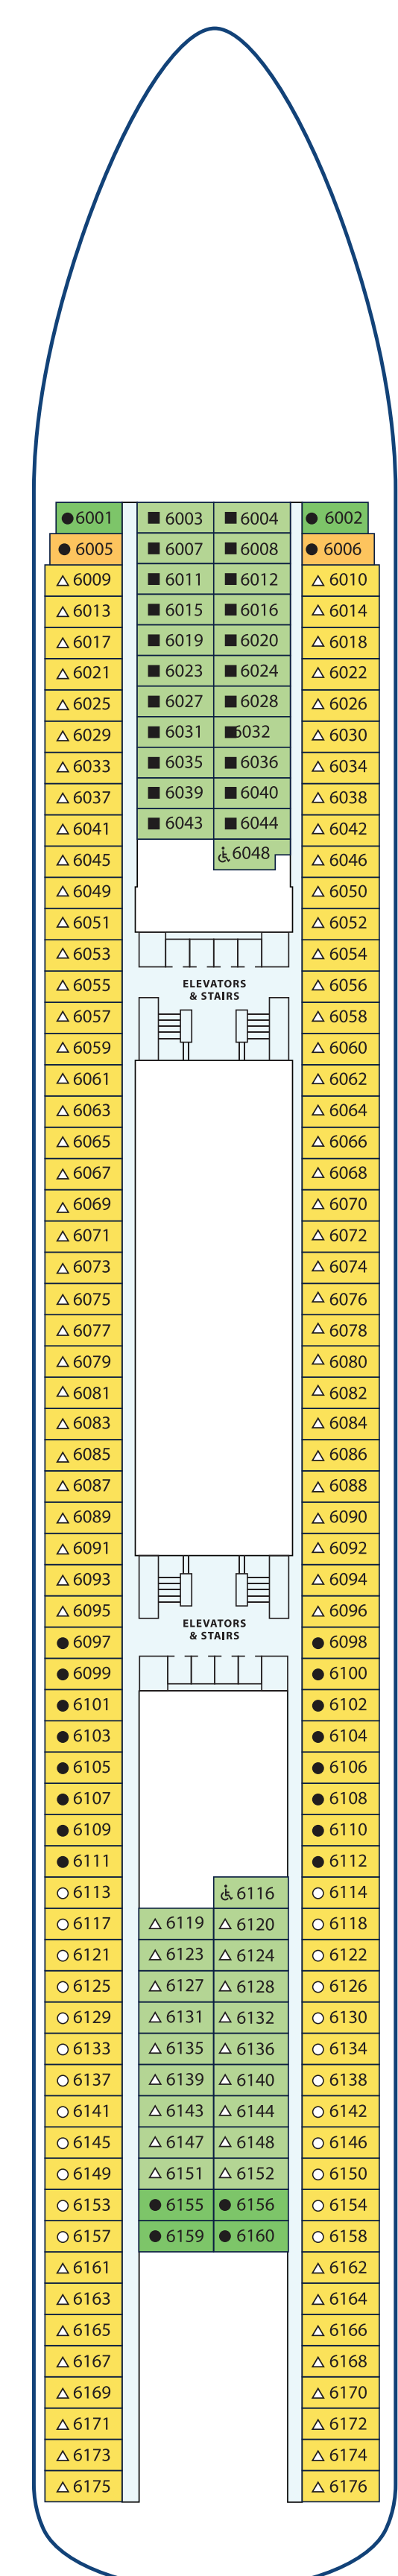

Flip Flop
DECK 6