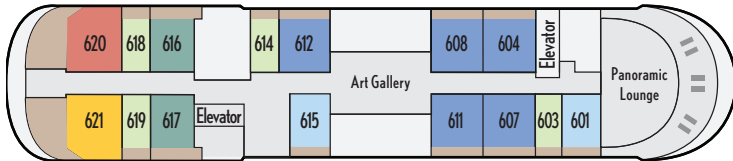

'Le Bougainville' Deck Plan

DECK 7

DECK 6

DECK 5

DECK 4

DECK 3

DECK 2

Stateroom & Suite Categories

A Deluxe Balcony Stateroom

Exceptional luxury in the Owner's Balcony Suite

Interactive, underwater "Blue Eye" lounge

Infinity pool and marina

Stateroom & Suite Layout

Owner's Balcony Suite (Category 8)

Cabin: 484 sq. ft. (45 sq. m.)
Balcony: 323 sq. ft. (30 sq. m.)

Privilege Balcony Suite (Category 5)

Cabin: 344 sq. ft. (32 sq. m.)
Balcony: 86 sq. ft. (8 sq. m.)

Deluxe Balcony Suite (Category 4)

Cabin: 296 sq. ft. (27.5 sq. m.)
Balcony: 65 sq. ft. (6 sq. m.)

Balcony Staterooms (Categories 1-3)

Cabin: 205 sq. ft. (19 sq. m.)
Balcony: 43 sq. ft. (4 sq. m.)