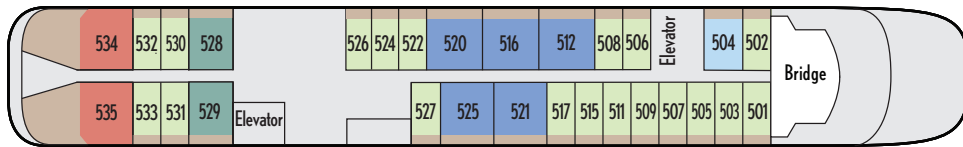

'Le Bougainville' Deck Plan

DECK 7

DECK 6

DECK 5

DECK 4

DECK 3

DECK 2

Stateroom & Suite Categories

BUTLER SERVICE INCLUDED IN ALL SUITES

- | | | |
|--|--|---|
| <p>Category 8
Owner's Balcony Suite</p> | <p>Category 5
Privilege Balcony Suite</p> | <p>Category 3
Prestige Balcony Stateroom</p> |
| <p>Category 7
Grand Deluxe Balcony Suite</p> | <p>Category 4
Deluxe Balcony Suite</p> | <p>Category 2
Deluxe Balcony Stateroom</p> |
| <p>Category 6
Prestige Two-Room Balcony Suite</p> | | <p>Category 1
Classic Balcony Stateroom</p> |

A Deluxe Balcony Stateroom

Exceptional luxury in the Owner's Balcony Suite

Interactive, underwater "Blue Eye" lounge

Infinity pool and marina

Stateroom & Suite Layout

Owner's Balcony Suite (Category 8)

Cabin: 484 sq. ft. (45 sq. m.)
Balcony: 323 sq. ft. (30 sq. m.)