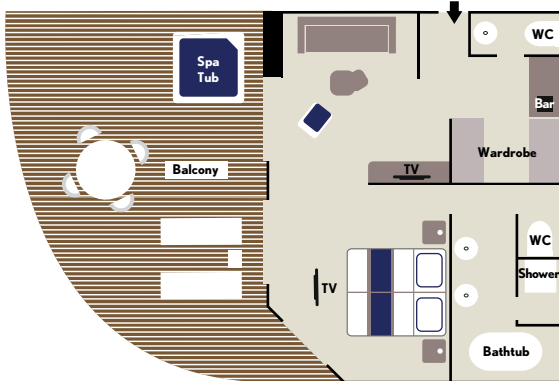

'Le Bougainville' Deck Plan

DECK 7

DECK 6

DECK 5

DECK 4

DECK 3

DECK 2

Stateroom & Suite Categories

A Deluxe Balcony Stateroom

Exceptional luxury in the Owner's Balcony Suite

Interactive, underwater "Blue Eye" lounge

Infinity pool and marina

Stateroom & Suite Layout

Owner's Balcony Suite (Category 8)

Cabin: 484 sq. ft. (45 sq. m.)
Balcony: 323 sq. ft. (30 sq. m.)

Grand Deluxe Balcony Suite (Category 7)

Cabin: 484 sq. ft. (45 sq. m.)
Balcony: 323 sq. ft. (30 sq. m.)

Prestige Two-Room Balcony Suite (Category 6)

Cabin: 410 sq. ft. (38 sq. m.)
Balcony: 86 sq. ft. (8 sq. m.)

Privilege Balcony Suite (Category 5)

Cabin: 344 sq. ft. (32 sq. m.)
Balcony: 86 sq. ft. (8 sq. m.)

Deluxe Balcony Suite (Category 4)

Cabin: 296 sq. ft. (27.5 sq. m.)
Balcony: 65 sq. ft. (6 sq. m.)

Balcony Staterooms (Categories 1-3)