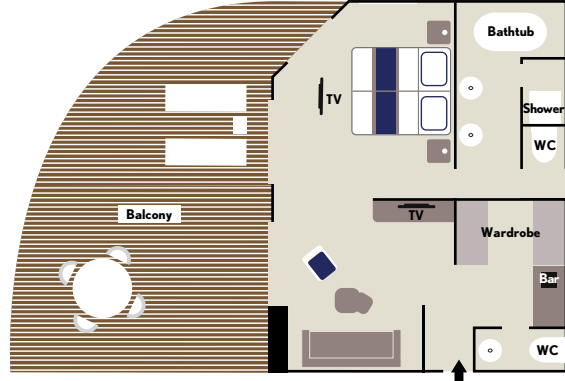

A Deluxe Balcony Stateroom

Exceptional luxury in the Owner's Balcony Suite

Interactive, underwater "Blue Eye" lounge

Infinity pool and marina

Stateroom & Suite Layout

Owner's Balcony Suite (Category 8)

Cabin: 484 sq. ft. (45 sq. m.)
Balcony: 323 sq. ft. (30 sq. m.)

Grand Deluxe Balcony Suite (Category 7)

Cabin: 484 sq. ft. (45 sq. m.)
Balcony: 323 sq. ft. (30 sq. m.)

Prestige Two-Room Balcony Suite (Category 6)

Cabin: 410 sq. ft. (38 sq. m.)
Balcony: 86 sq. ft. (8 sq. m.)

Privilege Balcony Suite (Category 5)

Cabin: 344 sq. ft. (32 sq. m.)
Balcony: 86 sq. ft. (8 sq. m.)

Deluxe Balcony Suite (Category 4)

Cabin: 296 sq. ft. (27.5 sq. m.)
Balcony: 65 sq. ft. (6 sq. m.)

Balcony Staterooms (Categories 1-3)

Cabin: 205 sq. ft. (19 sq. m.)
Balcony: 43 sq. ft. (4 sq. m.)