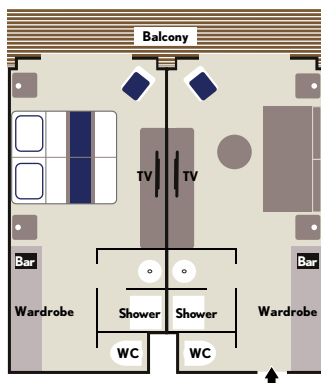

A Deluxe Balcony Stateroom

Exceptional luxury in the Owner's Balcony Suite

Interactive, underwater "Blue Eye" lounge

Infinity pool and marina

Stateroom & Suite Layout

Owner's Balcony Suite (Category 8)

Cabin: 484 sq. ft. (45 sq. m.)
Balcony: 323 sq. ft. (30 sq. m.)

Grand Deluxe Balcony Suite (Category 7)

Cabin: 484 sq. ft. (45 sq. m.)
Balcony: 323 sq. ft. (30 sq. m.)

Prestige Two-Room Balcony Suite (Category 6)

Cabin: 410 sq. ft. (38 sq. m.)
Balcony: 86 sq. ft. (8 sq. m.)

Privilege Balcony Suite (Category 5)

Cabin: 344 sq. ft. (32 sq. m.)
Balcony: 86 sq. ft. (8 sq. m.)

Deluxe Balcony Suite (Category 4)

Cabin: 296 sq. ft. (27.5 sq. m.)
Balcony: 65 sq. ft. (6 sq. m.)

Balcony Staterooms (Categories 1-3)