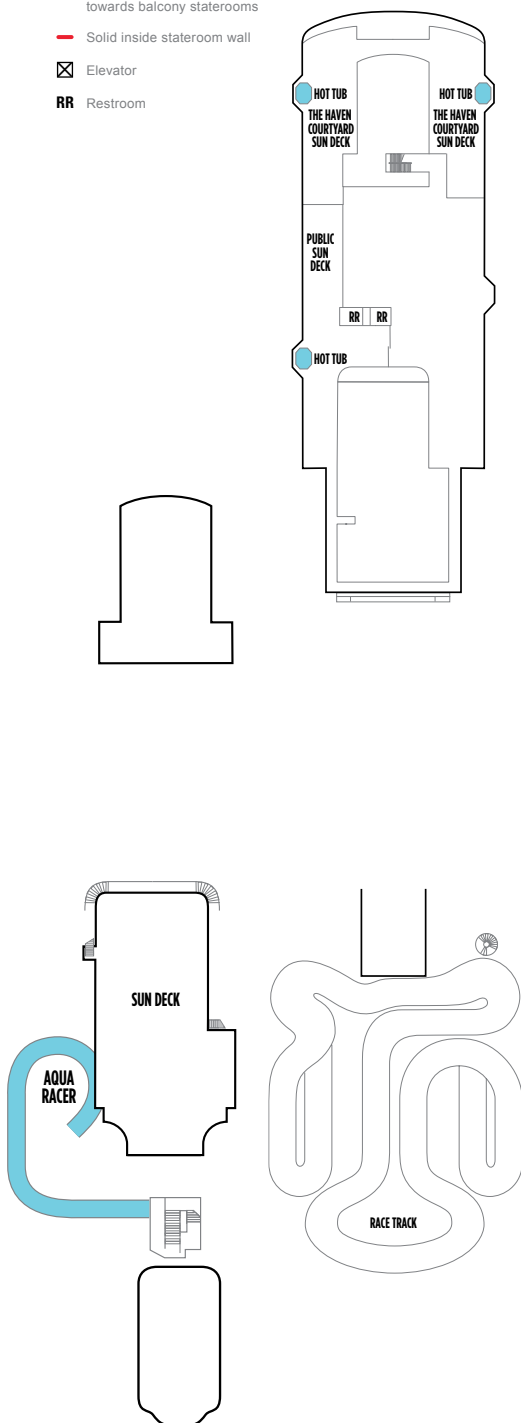

# NORWEGIAN ENCORE DECK PLANS

## LEGEND

- Stateroom with facilities for the disabled  
(For information, contact Reservations.)
- ↕ Connecting staterooms
- ▲ Third-person occupancy available
- + Third- and/or fourth-person occupancy available
- ★ Third-, fourth- and/or fifth-person occupancy available
- ☆ Up to sixth-person occupancy available
- Inside stateroom door opens to center interior corridor and not towards balcony staterooms
- Solid inside stateroom wall
- ☒ Elevator
- RR Restroom

DECK 20

DECK 19

H2 H4 H5

DECK 18

H4 H5

DECK 17

DECK 16

DECK 15