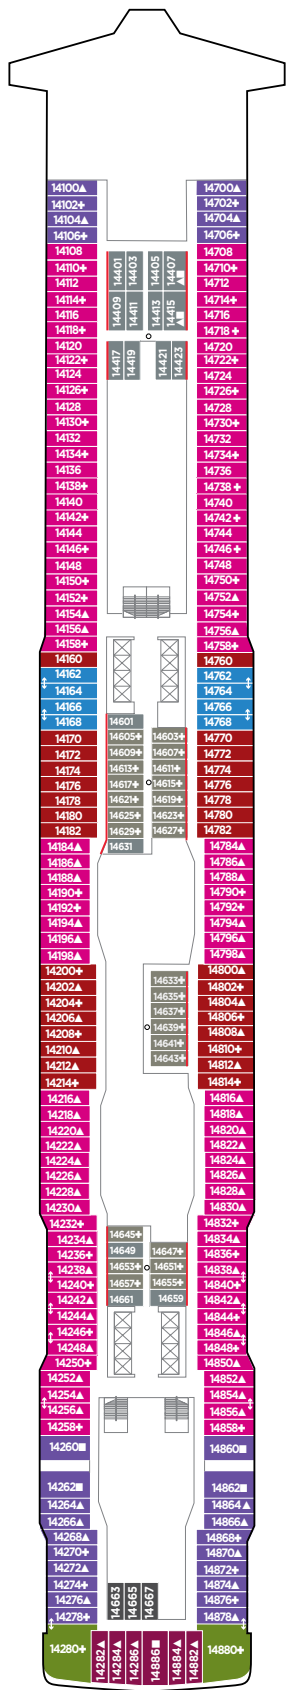

## LEGEND

- Stateroom with facilities for the disabled  
(For information, contact Reservations.)
- ↕ Connecting staterooms
- ▲ Third-person occupancy available
- + Third- and/or fourth-person occupancy available
- ★ Third-, fourth- and/or fifth-person occupancy available
- ☆ Up to sixth-person occupancy available
- Inside stateroom door opens to center interior corridor and not towards balcony staterooms
- Solid inside stateroom wall
- ☒ Elevator
- RR Restroom

DECK 20

DECK 19

H2 H4 H5

DECK 18

H4 H5

DECK 17

DECK 16

DECK 15

H6 H9 MA M9 BA  
B1 B9 IA I1

# NORWEGIAN ENCORE DECK PLANS (CONTINUED)

H6 MA M8 BA BD B1  
IA ID I1

DECK 14

H6 H7 H8 MA M8 BA BD  
B1 B8 OA O1 IA ID I1

DECK 13

H6 H7 MA M8 BA BD B1  
OA O1 IA ID I1 T1

DECK 12

H6 H8 MA M8 BA BD B1  
B8 OA O1 IA ID I1 T1