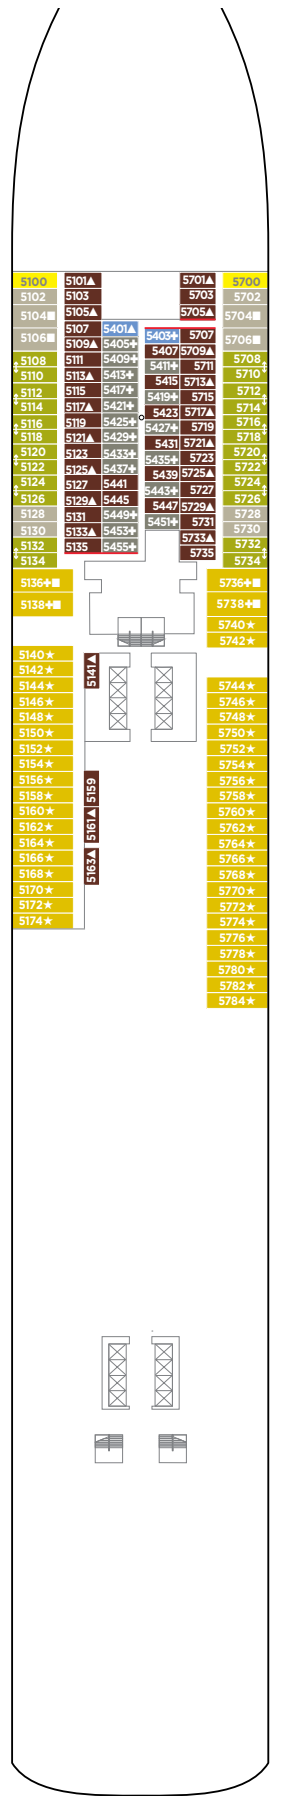

OB OX O1 O8 IC IX I1

DECK 5