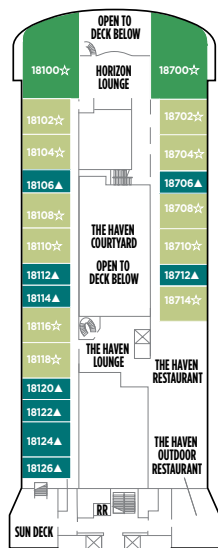

# NORWEGIAN ENCORE DECK PLANS

## LEGEND

- Stateroom with facilities for the disabled  
(For information, contact Reservations.)
- ↕ Connecting staterooms
- ▲ Third-person occupancy available
- + Third- and/or fourth-person occupancy available
- ★ Third-, fourth- and/or fifth-person occupancy available
- ☆ Up to sixth-person occupancy available
- Inside stateroom door opens to center interior corridor and not towards balcony staterooms
- Solid inside stateroom wall
- ☒ Elevator
- RR Restroom

DECK 20

DECK 19

H2 H4 H5

DECK 18

H4 H5

DECK 17

DECK 16

DECK 15