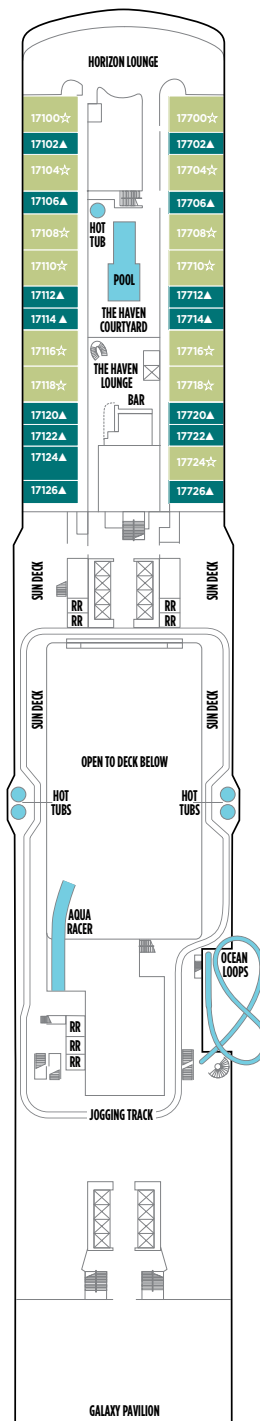

## LEGEND

- Stateroom with facilities for the disabled  
(For information, contact Reservations.)
- ↕ Connecting staterooms
- ▲ Third-person occupancy available
- + Third- and/or fourth-person occupancy available
- ★ Third-, fourth- and/or fifth-person occupancy available
- ☆ Up to sixth-person occupancy available
- Inside stateroom door opens to center interior corridor and not towards balcony staterooms
- Solid inside stateroom wall
- ☒ Elevator
- RR Restroom

DECK 20

DECK 19

H2 H4 H5

DECK 18

H4 H5

DECK 17

DECK 16

DECK 15

H6 H9 MA M9 BA  
B1 B9 IA I1

# NORWEGIAN ENCORE DECK PLANS (CONTINUED)

H6 MA M8 BA BD B1  
IA ID I1

DECK 14

H6 H7 H8 MA M8 BA BD  
B1 B8 OA O1 IA ID I1

DECK 13

H6 H7 MA M8 BA BD B1  
OA O1 IA ID I1 T1

DECK 12

H6 H8 MA M8 BA BD B1  
B8 OA O1 IA ID I1 T1