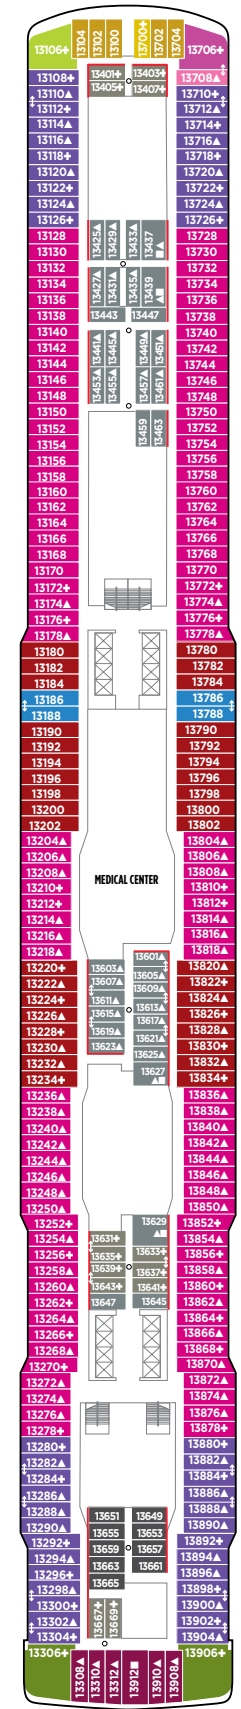

## LEGEND

- Stateroom with facilities for the disabled  
(For information, contact Reservations.)
- ↕ Connecting staterooms
- ▲ Third-person occupancy available
- + Third- and/or fourth-person occupancy available
- ★ Third-, fourth- and/or fifth-person occupancy available
- ☆ Up to sixth-person occupancy available
- Inside stateroom door opens to center interior corridor and not towards balcony staterooms
- Solid inside stateroom wall
- ☒ Elevator
- RR Restroom

DECK 20

DECK 19

H2 H4 H5

DECK 18

H4 H5

DECK 17

DECK 16

DECK 15

H6 H9 MA M9 BA  
B1 B9 IA I1

# NORWEGIAN ENCORE DECK PLANS (CONTINUED)

H6 MA M8 BA BD B1  
IA ID I1

DECK 14

H6 H7 H8 MA M8 BA BD  
B1 B8 OA O1 IA ID I1

DECK 13

H6 H7 MA M8 BA BD B1  
OA O1 IA ID I1 T1

DECK 12

H6 H8 MA M8 BA BD B1  
B8 OA O1 IA ID I1 T1