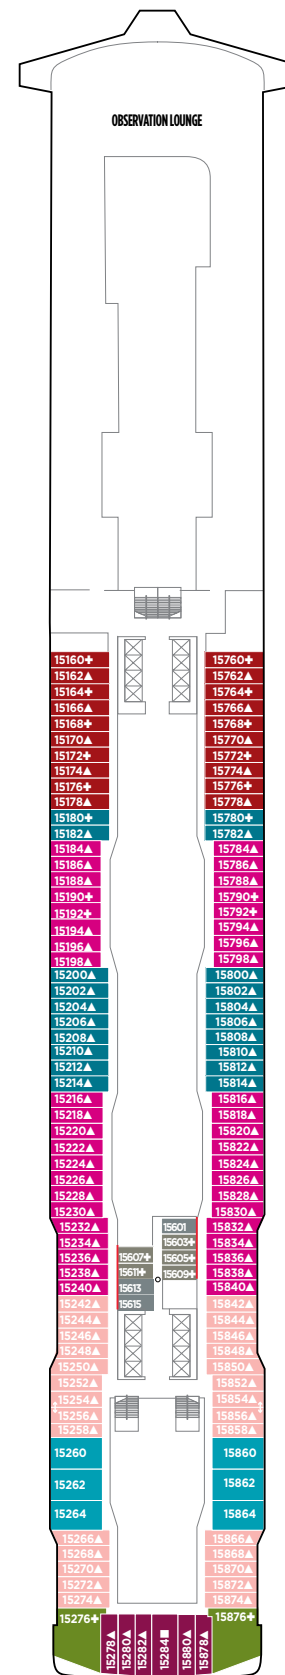

## LEGEND

- Stateroom with facilities for the disabled  
(For information, contact Reservations.)
- ↕ Connecting staterooms
- ▲ Third-person occupancy available
- + Third- and/or fourth-person occupancy available
- ★ Third-, fourth- and/or fifth-person occupancy available
- ☆ Up to sixth-person occupancy available
- Inside stateroom door opens to center interior corridor and not towards balcony staterooms
- Solid inside stateroom wall
- ☒ Elevator
- RR Restroom

DECK 20

DECK 19

H2 H4 H5

DECK 18

H4 H5

DECK 17

DECK 16

DECK 15

H6 H9 MA M9 BA  
B1 B9 IA I1

# NORWEGIAN ENCORE DECK PLANS (CONTINUED)

H6 MA M8 BA BD B1  
IA ID I1

DECK 14

H6 H7 H8 MA M8 BA BD  
B1 B8 OA O1 IA ID I1

DECK 13

H6 H7 MA M8 BA BD B1  
OA O1 IA ID I1 T1

DECK 12

H6 H8 MA M8 BA BD B1  
B8 OA O1 IA ID I1 T1