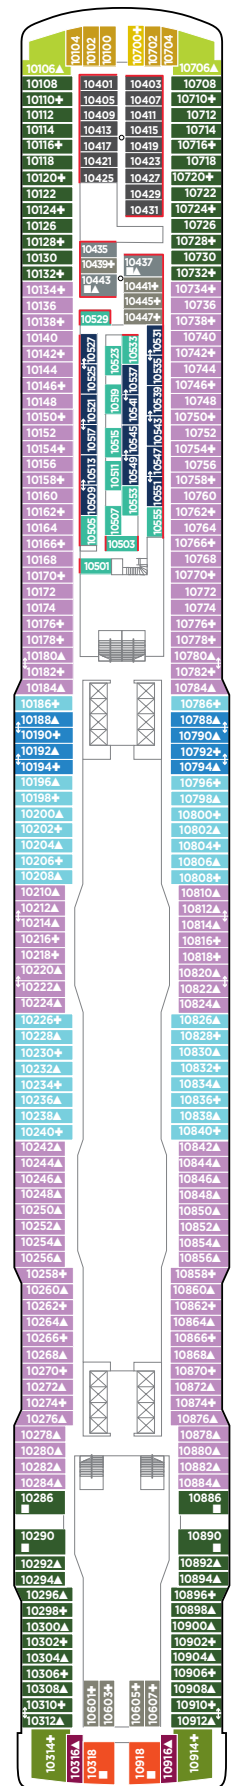

## LEGEND

- Stateroom with facilities for the disabled  
(For information, contact Reservations.)
- ↕ Connecting staterooms
- ▲ Third-person occupancy available
- + Third- and/or fourth-person occupancy available
- ★ Third-, fourth- and/or fifth-person occupancy available
- ☆ Up to sixth-person occupancy available
- Inside stateroom door opens to center interior corridor and not towards balcony staterooms
- Solid inside stateroom wall
- ☒ Elevator
- RR Restroom

DECK 20

DECK 19

H2 H4 H5

DECK 18

H4 H5

DECK 17

DECK 16

DECK 15

# NORWEGIAN ENCORE DECK PLANS (CONTINUED)

H6 MA M8 BA BD B1  
IA ID I1

DECK 14

H6 H7 H8 MA M8 BA BD  
B1 B8 OA O1 IA ID I1

DECK 13

H6 H7 MA M8 BA BD B1  
OA O1 IA ID I1 T1

DECK 12

H6 H8 MA M8 BA BD B1  
B8 OA O1 IA ID I1 T1

DECK 11

H6 H7 MC M6 M8 BC BF B1  
OA O1 IA ID I1 T1 T8

DECK 10

H6 H8 MC MX M8 BC BF  
 B1 B8 OA O1 IA ID I1

DECK 9

MX M6 BC BX B6 B8 ID

DECK 8

DECK 7