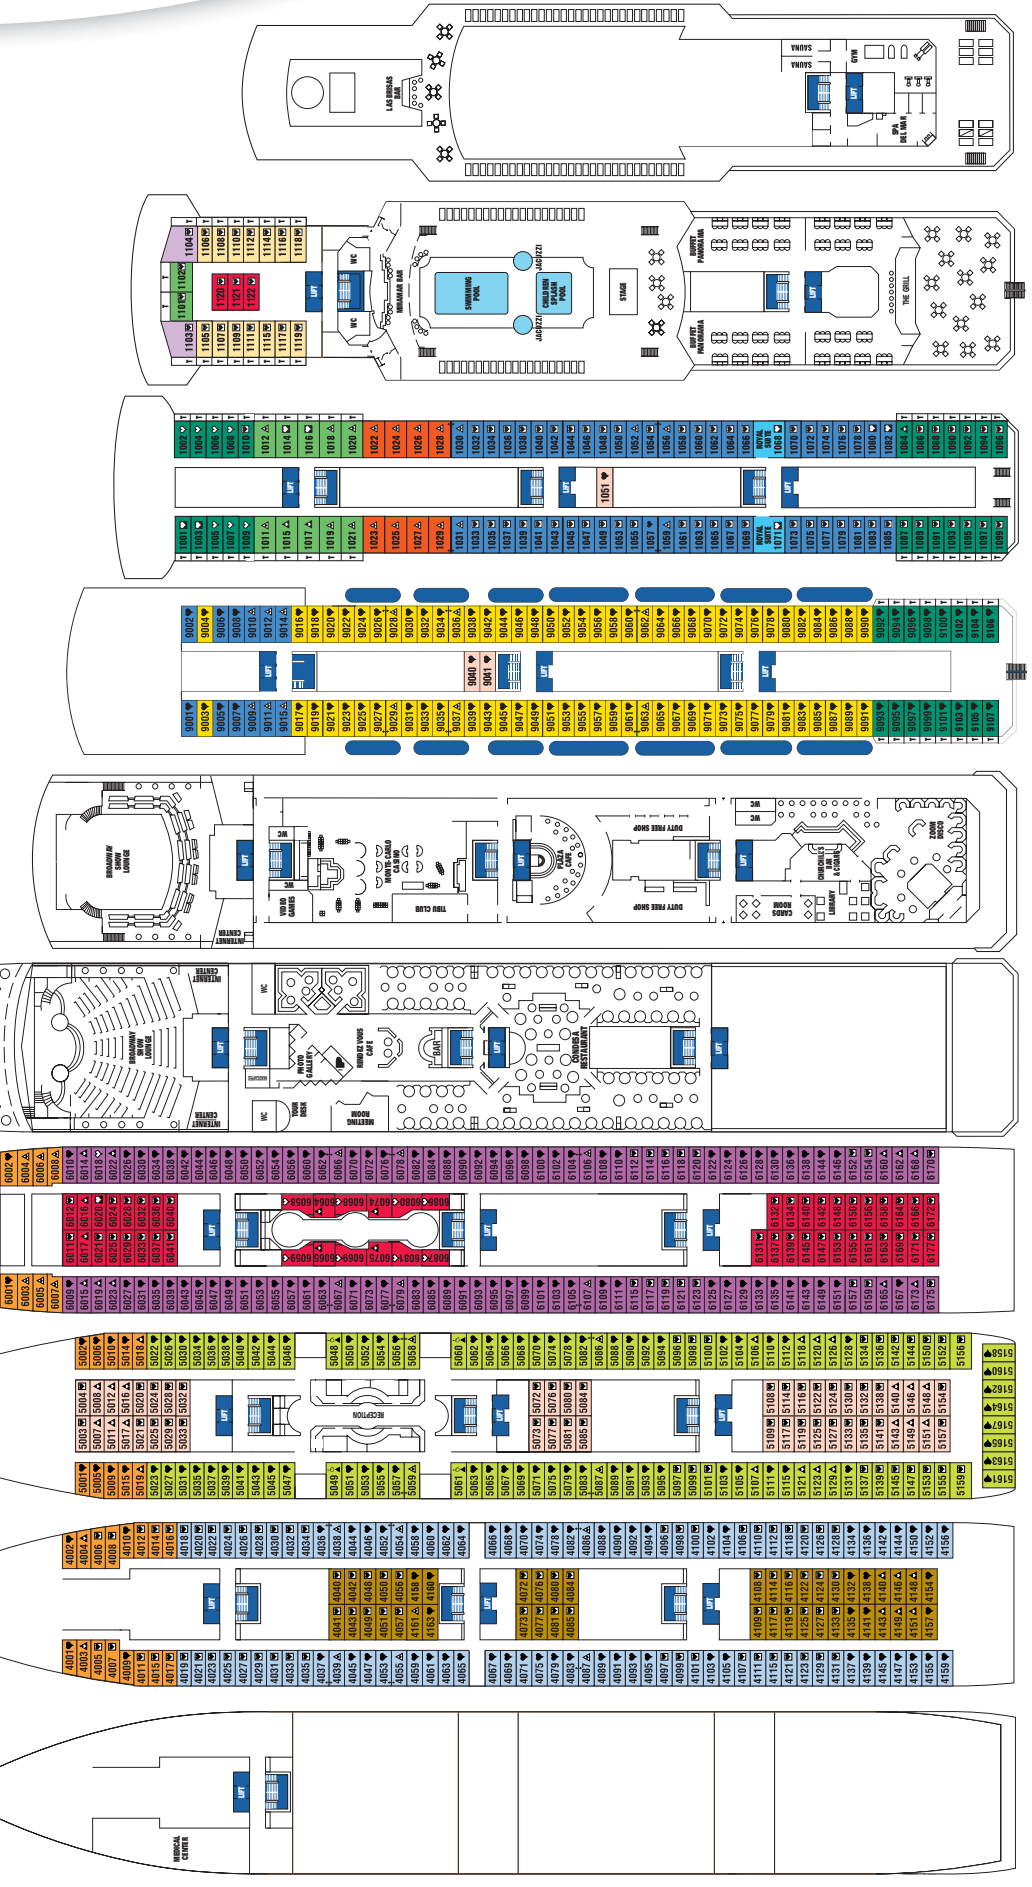

- ST** Royal Suite with balcony
- SR** Royal Suite
- JT** Junior Suite with balcony
- JS** Junior Suite
- A** Outside Deluxe with balcony
- B** Outside Deluxe with balcony
- C** Outside Superior
- D** Outside Superior
- E** Outside Superior
- F** Outside Superior
- G** Outside (p.v.)*
- H** Outside
- I** Inside Superior
- J** Inside Superior
- K** Inside

- Double bed (convertible into two single beds). Max. Occupancy 3 passengers with upper bed or single sofa bed.
- Double bed.
- Double bed (convertible into two single beds). Max. Occupancy 4 passengers with two upper bunks or double sofa bed.
- Double bed.
- Double bed (convertible into two single beds). Max. Occupancy 3 passengers with two single upper beds or double sofa bed.
- Double bed.
- Double bed (convertible into two single beds). Max. Occupancy 4 passengers with two single upper bunks or double sofa bed.
- Two lower beds not convertible into double bed. Max. Occupancy 3 passengers with upper bed.

- Handicapped cabins. Two lower beds and 1 upper bed. Max. Occupancy 3 passengers.
- Interconnecting cabins.
- Cabin with balcony.

- 3 AQUA**
- 4 BRONZE**
- 5 CORAL**
- 6 DIAMOND**
- 7 PALM**
- 8 FANTASY**
- 9 GOLDEN**
- 10 SAPPHIRE**
- 11 PLATINUM**
- 12 SUN**