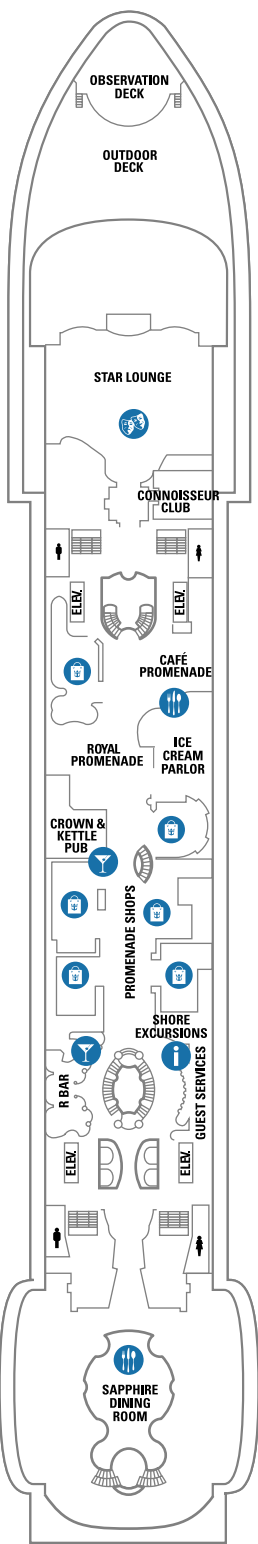

the CRUISE

EXPLORER OF THE SEAS

Deck 15

Deck 14

Deck 13

Deck 12

Deck 11

Deck 10

the CRUISE

EXPLORER OF THE SEAS

Deck 9

Deck 8

Deck 7

Deck 6

the CRUISE

EXPLORER OF THE SEAS

- △ Stateroom with sofa bed
- * Stateroom has third Pullman bed available
- † Stateroom has third and fourth Pullman beds available

- ↑ Connecting staterooms
- ♿ Indicates accessible staterooms
- ◆ Stateroom with sofa bed and third Pullman bed available

- ‡ Stateroom has four additional Pullman beds available
- ▣ These staterooms have obstructed views

- ↘ Indicates door location
- ↗ Stateroom opens only on the starboard side
- ⚠ Sofa Bed Eligible