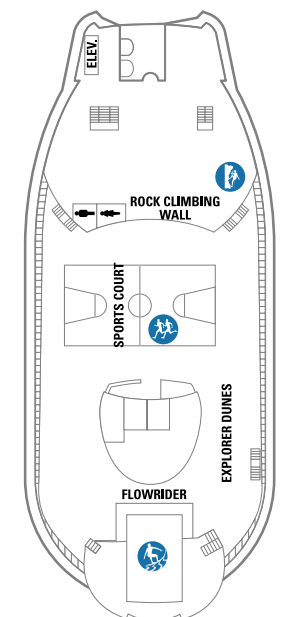

the CRUISE

EXPLORER OF THE SEAS

Deck 13