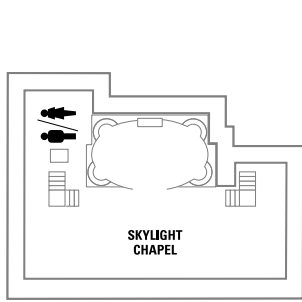

the CRUISE

EXPLORER OF THE SEAS

Deck 15