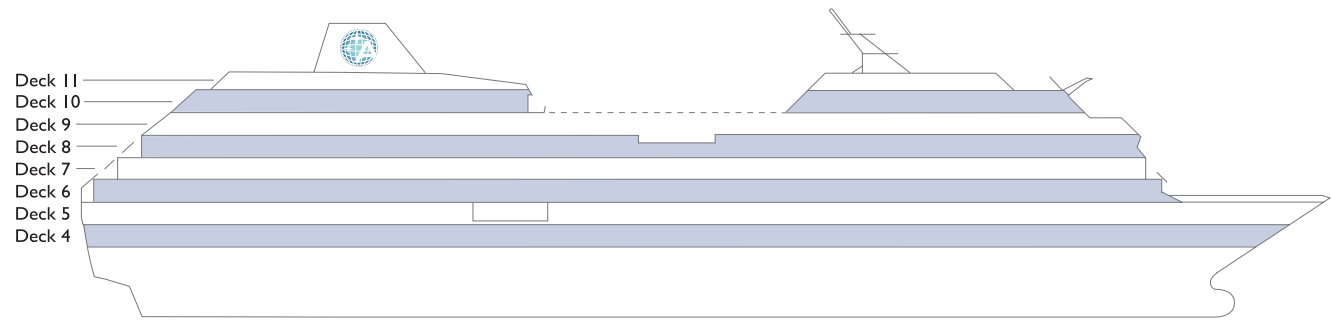

Azamara Pursuit Deck Plans

©2018 Azamara Club Cruises. Ship's Registry: Malta. Deck plans are subject to change without notice. Deck plan updated May 9, 2018.