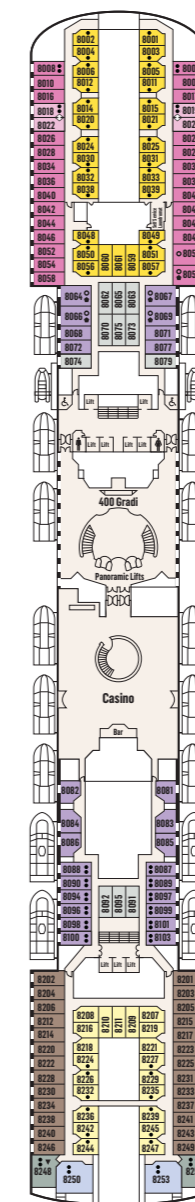

Pacific EXPLORER

1,998 GUESTS, LOWER BERTHS | 11 GUEST DECKS
260 M IN LENGTH | 77,441 GROSS TONNAGE

ROOM GRADING

PENTHOUSE SUITE

PT. DECK 10, 9

MINI-SUITE

MS. DECK 10

MA. DECK 8

BALCONY

BA. DECK 10, 9

BB. DECK 11, 10, 9

BC. DECK 12, 11

OCEANVIEW

OI. DECK 11, 9, 8

OD. DECK 11, 10, 9

OE. DECK 6, 5

INTERIOR

IA. DECK 12, 11, 10

IB. DECK 9, 8

IC. DECK 11, 10

SUITE

SA. DECK 9, 8

MB. DECK 10

BD. DECK 10, 9

BE. DECK 12, 11, 10, 9

OF. DECK 8

OG. DECK 8, 6, 5

OV. DECK 8
Obstructed view

ID. DECK 11, 10, 9, 8

IE. DECK 9, 8, 6, 5

IF. DECK 5

DECK 15

DECK 14

DECK 12

DECK 8

DECK 6

AFT

- Third berth available
- ●● Third or fourth berth available
- ★ 1 single bed, 1 single sofa bed and 2 upper bunks
- § Fifth berth available
- Twin beds only
- ◊ Interconnecting rooms
- ✱ Obstructed view
- Wheelchair-accessible room
  Includes wider doorways (to accommodate a wheelchair), no thresholds into the bathroom and more handrails around the bathroom. Please check at time of booking. Wheelchair-accessible rooms are twin only.
- Fixed queen-size bed, cannot be converted to twin beds
- Ⓜ Public toilet
- ▼ Shower is located over the spa bath

DECK 14
DECK 11
DECK 9
DECK 7
DECK 5

DECK 15
DECK 12
DECK 10
DECK 8
DECK 6
DECK 4