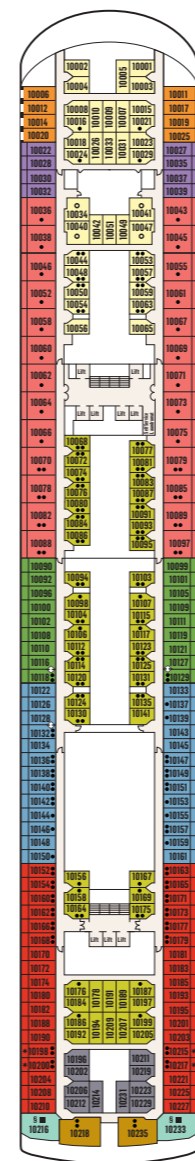

Pacific EXPLORER

1,998 GUESTS, LOWER BERTHS | 11 GUEST DECKS
260 M IN LENGTH | 77,441 GROSS TONNAGE

ROOM GRADING

PENTHOUSE SUITE

PT. DECK 10, 9

MINI-SUITE

MS. DECK 10

MA. DECK 8

BALCONY

BA. DECK 10, 9

BB. DECK 11, 10, 9

BC. DECK 12, 11

OCEANVIEW

OI. DECK 11, 9, 8

OD. DECK 11, 10, 9

OE. DECK 6, 5

INTERIOR

IA. DECK 12, 11, 10

IB. DECK 9, 8

IC. DECK 11, 10

SUITE

SA. DECK 9, 8

MB. DECK 10

BD. DECK 10, 9

BE. DECK 12, 11, 10, 9

OF. DECK 8

OG. DECK 8, 6, 5

OV. DECK 8
Obstructed view

ID. DECK 11, 10, 9, 8

IE. DECK 9, 8, 6, 5

IF. DECK 5

DECK 15

DECK 14

DECK 12

DECK 10

DECK 6

AFT

- Third berth available
- ●● Third or fourth berth available
- ★ 1 single bed, 1 single sofa bed and 2 upper bunks
- § Fifth berth available
- Twin beds only
- ◊ Interconnecting rooms
- ✱ Obstructed view
- Wheelchair-accessible room
  Includes wider doorways (to accommodate a wheelchair), no thresholds into the bathroom and more handrails around the bathroom. Please check at time of booking. Wheelchair-accessible rooms are twin only.
- Fixed queen-size bed, cannot be converted to twin beds
- Ⓜ Public toilet
- ▼ Shower is located over the spa bath

DECK 14
DECK 11
DECK 9
DECK 7
DECK 5

DECK 15
DECK 12
DECK 10
DECK 8
DECK 6
DECK 4