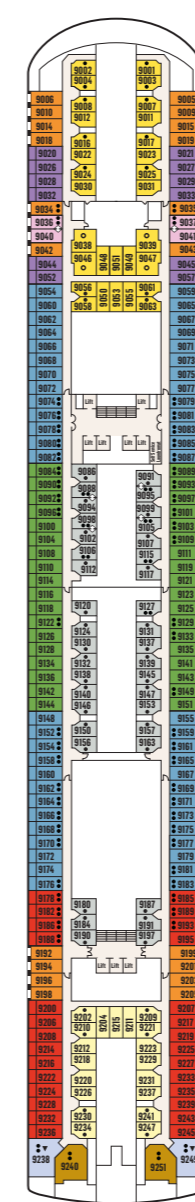

Pacific EXPLORER

1,998 GUESTS, LOWER BERTHS | 11 GUEST DECKS
260 M IN LENGTH | 77,441 GROSS TONNAGE

ROOM GRADING

PENTHOUSE SUITE

PT. DECK 10, 9

MINI-SUITE

MS. DECK 10

MA. DECK 8

BALCONY

BA. DECK 10, 9

BB. DECK 11, 10, 9

BC. DECK 12, 11

OCEANVIEW

OI. DECK 11, 9, 8

OD. DECK 11, 10, 9

OE. DECK 6, 5

INTERIOR

IA. DECK 12, 11, 10

IB. DECK 9, 8

IC. DECK 11, 10

SUITE

SA. DECK 9, 8

MB. DECK 10

BD. DECK 10, 9

BE. DECK 12, 11, 10, 9

OF. DECK 8

OG. DECK 8, 6, 5

OV. DECK 8
Obstructed view

ID. DECK 11, 10, 9, 8

IE. DECK 9, 8, 6, 5

IF. DECK 5

DECK 15

DECK 14

DECK 12

DECK 9

DECK 6

AFT

- Third berth available
- ●● Third or fourth berth available
- ★ 1 single bed, 1 single sofa bed and 2 upper bunks
- § Fifth berth available
- Twin beds only
- ◊ Interconnecting rooms
- ✱ Obstructed view
- Wheelchair-accessible room
  Includes wider doorways (to accommodate a wheelchair), no thresholds into the bathroom and more handrails around the bathroom. Please check at time of booking. Wheelchair-accessible rooms are twin only.
- Fixed queen-size bed, cannot be converted to twin beds
- Ⓜ Public toilet
- ▼ Shower is located over the spa bath

DECK 14
DECK 11
DECK 9
DECK 7
DECK 5

DECK 15
DECK 12
DECK 10
DECK 8
DECK 6
DECK 4