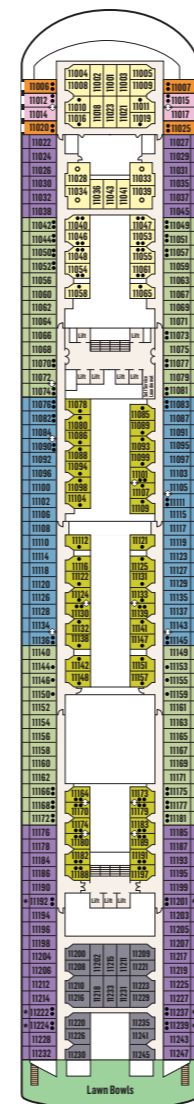

Pacific EXPLORER

1,998 GUESTS, LOWER BERTHS | 11 GUEST DECKS
260 M IN LENGTH | 77,441 GROSS TONNAGE

ROOM GRADING

PENTHOUSE SUITE

PT. DECK 10, 9

MINI-SUITE

MS. DECK 10

MA. DECK 8

BALCONY

BA. DECK 10, 9

BB. DECK 11, 10, 9

BC. DECK 12, 11

OCEANVIEW

OI. DECK 11, 9, 8

OD. DECK 11, 10, 9

OE. DECK 6, 5

INTERIOR

IA. DECK 12, 11, 10

IB. DECK 9, 8

IC. DECK 11, 10

SUITE

SA. DECK 9, 8

MB. DECK 10

BD. DECK 10, 9

BE. DECK 12, 11, 10, 9

OF. DECK 8

OG. DECK 8, 6, 5

OV. DECK 8
Obstructed view

ID. DECK 11, 10, 9, 8

IE. DECK 9, 8, 6, 5

IF. DECK 5

DECK 15

DECK 14

DECK 12

DECK 11

DECK 6

AFT

- Third berth available
- ●● Third or fourth berth available
- ★ 1 single bed, 1 single sofa bed and 2 upper bunks
- § Fifth berth available
- Twin beds only
- ◊ Interconnecting rooms
- ✱ Obstructed view
- Wheelchair-accessible room
  Includes wider doorways (to accommodate a wheelchair), no thresholds into the bathroom and more handrails around the bathroom. Please check at time of booking. Wheelchair-accessible rooms are twin only.
- Fixed queen-size bed, cannot be converted to twin beds
- Ⓜ Public toilet
- ▼ Shower is located over the spa bath

DECK 14
DECK 11
DECK 9
DECK 7
DECK 5

DECK 15
DECK 12
DECK 10
DECK 8
DECK 6
DECK 4