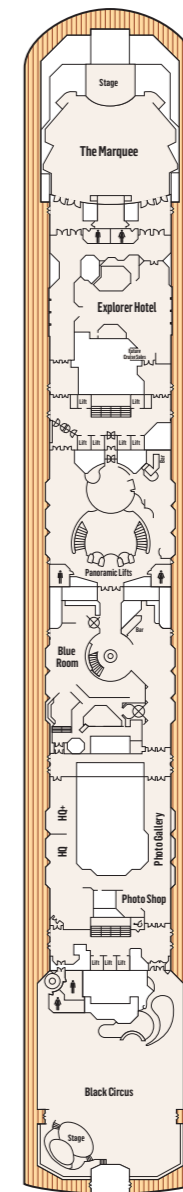

Pacific EXPLORER

1,998 GUESTS, LOWER BERTHS | 11 GUEST DECKS
260 M IN LENGTH | 77,441 GROSS TONNAGE

ROOM GRADING

PENTHOUSE SUITE

PT. DECK 10, 9

MINI-SUITE

MS. DECK 10

MA. DECK 8

BALCONY

BA. DECK 10, 9

BB. DECK 11, 10, 9

BC. DECK 12, 11

OCEANVIEW

OI. DECK 11, 9, 8

OD. DECK 11, 10, 9

OE. DECK 6, 5

INTERIOR

IA. DECK 12, 11, 10

IB. DECK 9, 8

IC. DECK 11, 10

SUITE

SA. DECK 9, 8

MB. DECK 10

BD. DECK 10, 9

BE. DECK 12, 11, 10, 9

OF. DECK 8

OG. DECK 8, 6, 5

OV. DECK 8
Obstructed view

ID. DECK 11, 10, 9, 8

IE. DECK 9, 8, 6, 5

IF. DECK 5

DECK 15

DECK 14

DECK 12

DECK 7

DECK 6

AFT

- Third berth available
- ●● Third or fourth berth available
- ★ 1 single bed, 1 single sofa bed and 2 upper bunks
- § Fifth berth available
- Twin beds only
- ◊ Interconnecting rooms
- ✱ Obstructed view
- Wheelchair-accessible room
  Includes wider doorways (to accommodate a wheelchair), no thresholds into the bathroom and more handrails around the bathroom. Please check at time of booking. Wheelchair-accessible rooms are twin only.
- Fixed queen-size bed, cannot be converted to twin beds
- Ⓜ Public toilet
- ▼ Shower is located over the spa bath

DECK 14
DECK 11
DECK 9
DECK 7
DECK 5

DECK 15
DECK 12
DECK 10
DECK 8
DECK 6
DECK 4