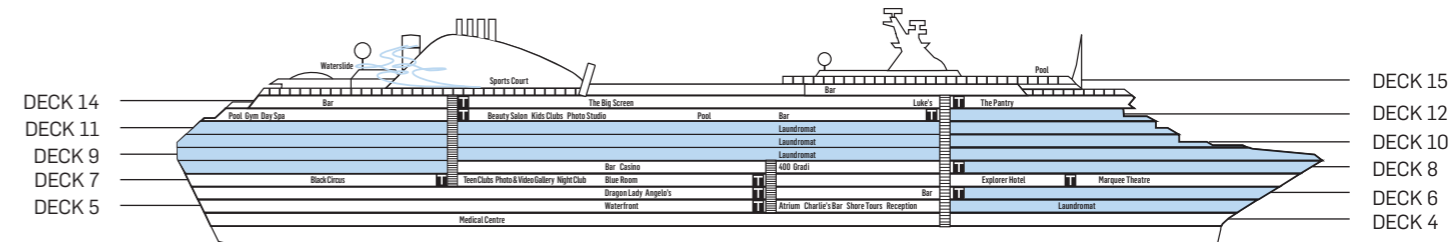

DECK 14
DECK 11
DECK 9
DECK 7
DECK 5

DECK 15
DECK 12
DECK 10
DECK 8
DECK 6
DECK 4