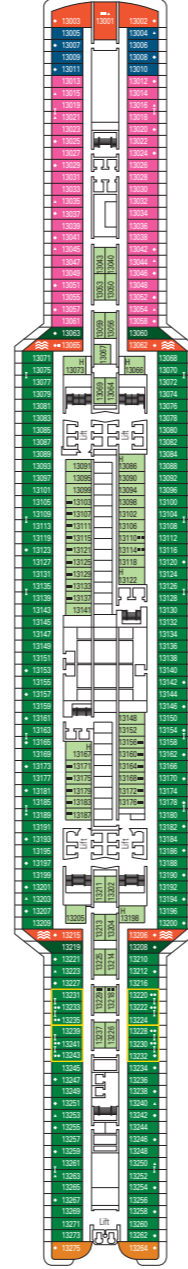

DECK 13
PINK SANDS