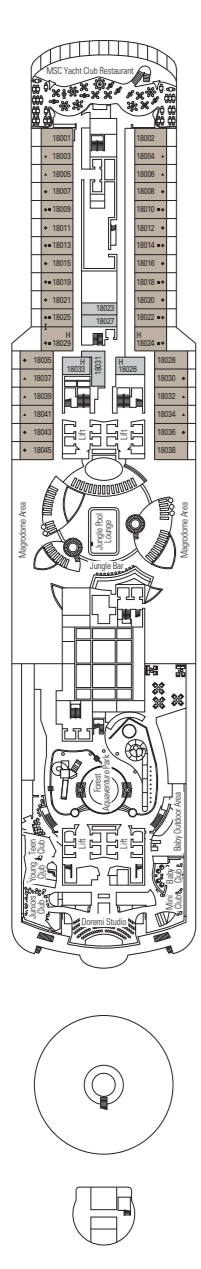

# MSC Seaside

Use the deck plans to select your ideal cabin. Choose the deck you wish then use the colours to identify the category of accommodation you desire

2067 CABINS | 5179 GUESTS

Data and descriptions are subject to change and will be verified at the time of booking.

## CABIN CATEGORIES AND EXPERIENCES

- BELLA › Interior
- BELLA › Ocean View
- BELLA › Balcony
- FANTASTICA › Interior
- FANTASTICA › Ocean View
- FANTASTICA › Balcony
- FANTASTICA › Family Cabin\*
- FANTASTICA › Suite
- WELLNESS › Interior
- WELLNESS › Ocean View
- WELLNESS › Balcony
- WELLNESS › Balcony
- AUREA › Balcony
- AUREA › Suite
- AUREA › Grand Suite
- AUREA › Suite with whirlpool
- MSC YACHT CLUB › Interior Suite
- MSC YACHT CLUB › Deluxe Suite
- MSC YACHT CLUB › Royal Suite

All cabins have one double bed convertible to two single beds. 3<sup>rd</sup> and 4<sup>th</sup> bed available in all categories.

\*This symbol indicates only some of all the available combinations of family cabins. Please contact your travel agent for all the available options.

## LEGEND

- ▲ Sofa bed
- ◆ Double sofa bed
- 3<sup>rd</sup> bed is a pullman bed
- 3<sup>rd</sup> and 4<sup>th</sup> beds are pullman beds
- Bunk bed or sofa that can be converted into bunk bed (3<sup>rd</sup> and 4<sup>th</sup> beds)
- ↔ Connecting Cabins
- H Cabin for guests with disabilities or reduced mobility
- ⊞ Whirlpool bath