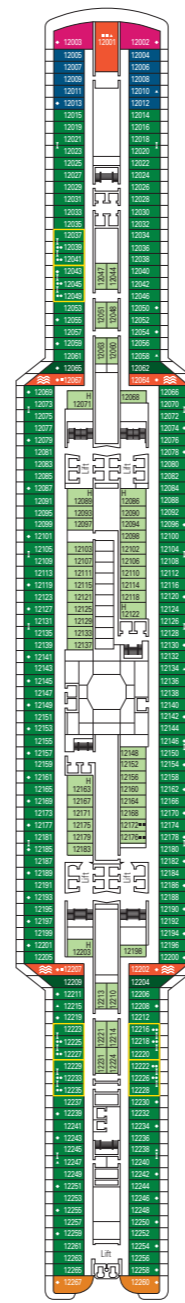

DECK 12
LAS SALINAS