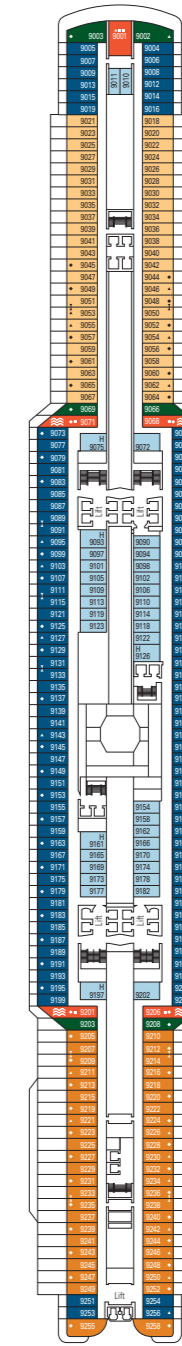

DECK 9
LANIKAI