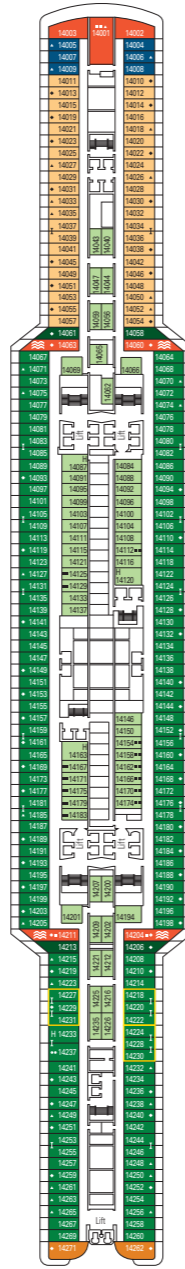

DECK 14
MONDELLO