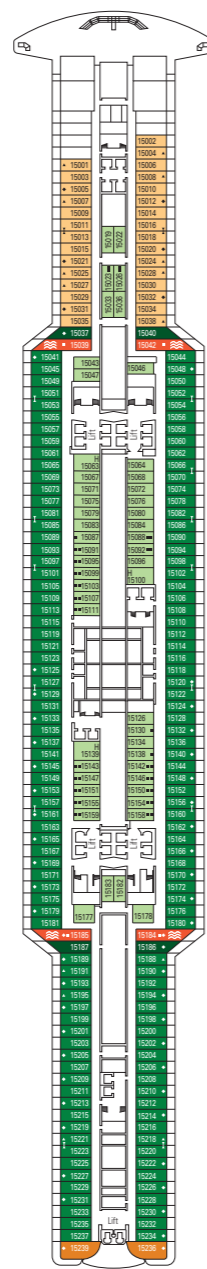

DECK 15
VENICE BEACH