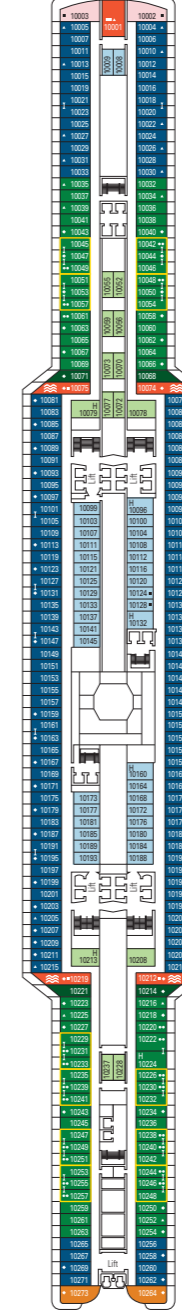

DECK 10
MASPALOMAS