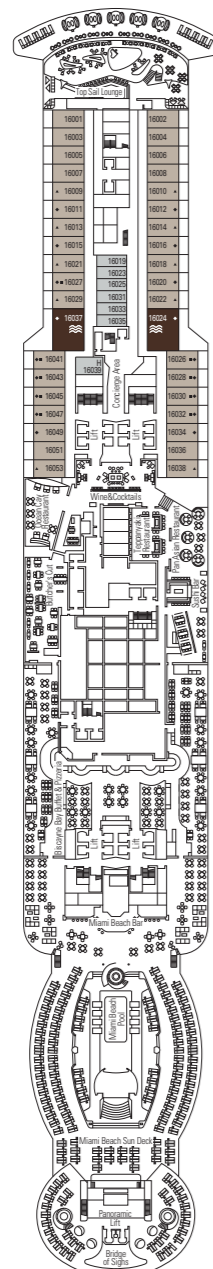

DECK 16
MIAMI BEACH