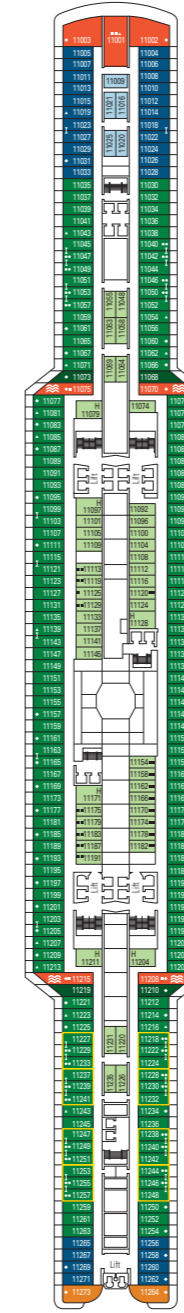

DECK 11
FLAMENCO BEACH