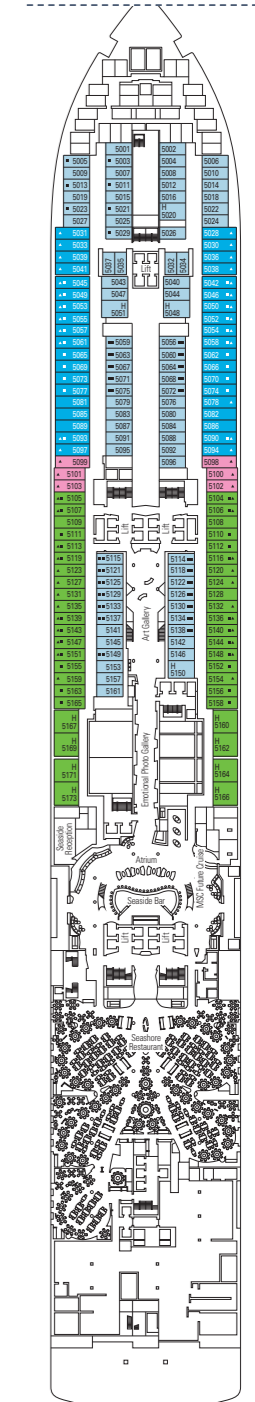

DECK 5
CAPE COD