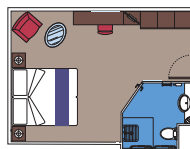

Deluxe Suites (≈ 355 sq. ft.) with balcony (≈ 37 sq. ft.)
Queen bed can be converted into 2 single beds.

This kind of accommodation is only available in the MSC Yacht Club.

43 Staterooms for guests with disabilities or reduced mobility