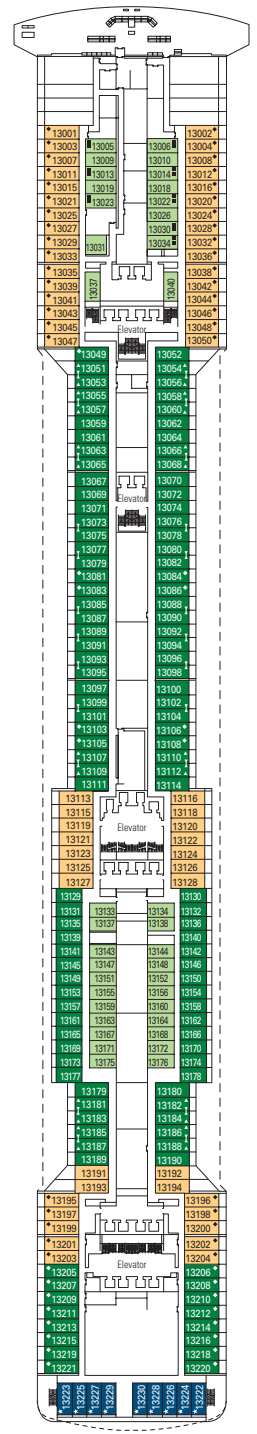

DECK 13
CUPIDO