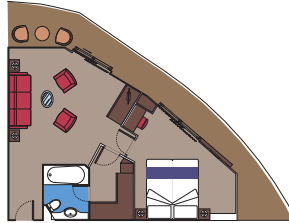

THE ONE BAR

CONCIERGE AREA

STATEROOM TYPES

FACILITIES INCLUDED

Air conditioning
Spacious wardrobe
Bathroom with shower or bathtub
Interactive TV
Telephone
Wi-Fi connection (a fee applies)
Minibar
Safe deposit box

2 Royal Suites

Royal Suites (≈ 387 sq. ft.) with balcony (≈ 172 sq. ft.)
Queen bed can be converted into 2 single beds.

These spacious suites boast a wraparound balcony and a separate living area. The living area sofa converts to a double sofa bed to accommodate 3rd and 4th guests.

This kind of accommodation is only available in the MSC Yacht Club.

3 Executive & Family Suites

Executive and Family Suites with panoramic sealed window
(from ≈ 430 to ≈ 548 sq. ft.)
Queen bed can be converted into 2 single beds.