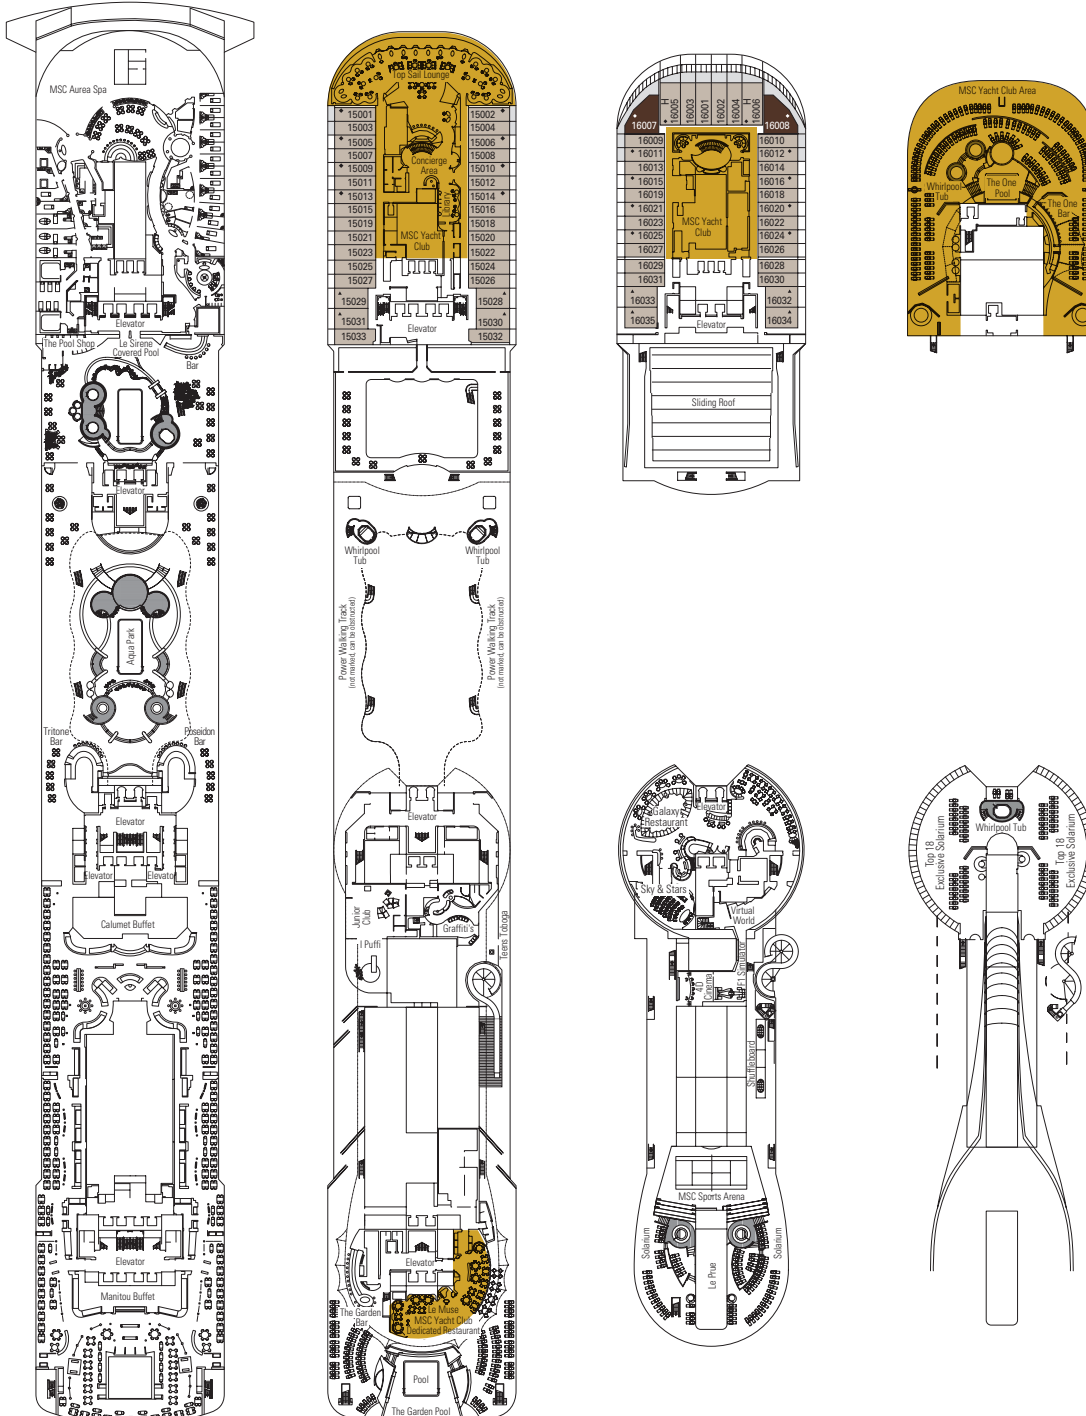

LA CANTINA DI BACCO

F1 SIMULATOR

DECK 9
MINERVA

DECK 10
GIUNONE

DECK 11
IRIDE

DECK 12
AURORA

DECK 13
CUPIDO

MSC YACHT CLUB

STATEROOM CATEGORIES

BELLA > Interior (I1)
BELLA > Ocean View (O1)
BELLA > Balcony (B1)
FANTASTICA > Interior (I2)
FANTASTICA > Ocean View (O2)
FANTASTICA > Balcony (B2)
FANTASTICA > Staterooms for Families**
AUREA > Balcony (B3)
AUREA > Suite* (SP3)
AUREA > Suite with Balcony (S3)
MSC YACHT CLUB > Deluxe Suite (YC1)
MSC YACHT CLUB > Executive & Family Suite* (YC2)
MSC YACHT CLUB > Royal Suite (YC3)