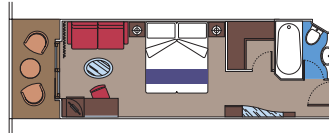

62 Deluxe Suites