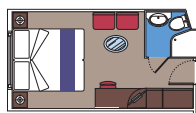

113 Ocean View

Staterooms with window (from ≈ 129 to ≈ 215 sq. ft.). Queen bed can be converted into 2 single beds.

These staterooms come with a small seating area and up to 2 additional Pullman beds to accommodate 3rd and 4th guests.

This kind of accommodation is available with Bella and Fantastica Experiences.