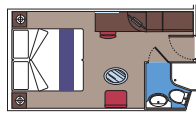

392 Interior