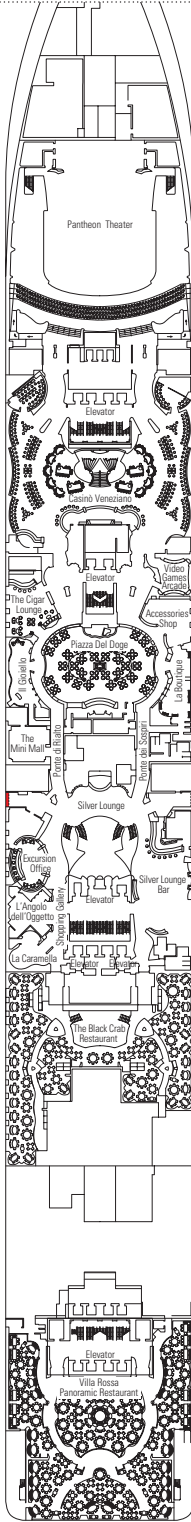

GALAXY RESTAURANT