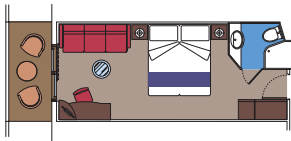

1,106 Balcony

Staterooms (from ≈ 150 to 204 sq. ft.) with balcony (from ≈ 10 to ≈ 123 sq. ft.). Queen bed can be converted into 2 single beds.

Most of these balcony staterooms include a sofa. Some sofas convert to a double sofa bed to accommodate 3rd and 4th guests.

This kind of accommodation is available with Bella, Fantastica and Aurea Experiences.