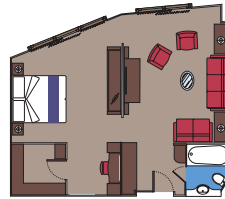

2 Royal Suites

Royal Suites (≈ 387 sq. ft.) with balcony (≈ 172 sq. ft.)
Queen bed can be converted into 2 single beds.

These spacious suites boast a wraparound balcony and a separate living area. The living area sofa converts to a double sofa bed to accommodate 3rd and 4th guests.

This kind of accommodation is only available in the MSC Yacht Club.

3 Executive & Family Suites

Executive and Family Suites with panoramic sealed window
(from ≈ 430 to ≈ 548 sq. ft.)
Queen bed can be converted into 2 single beds.