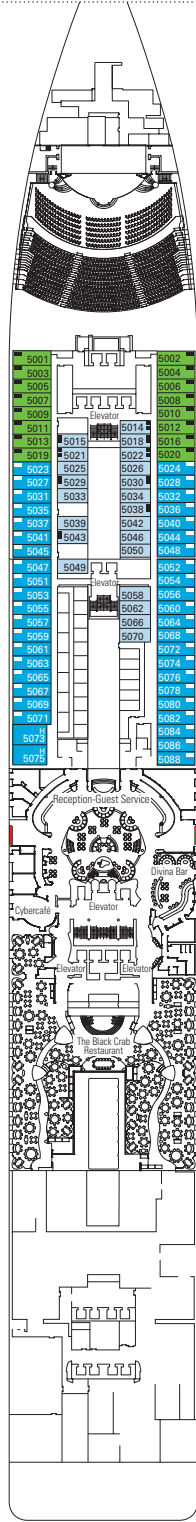

GALAXY RESTAURANT