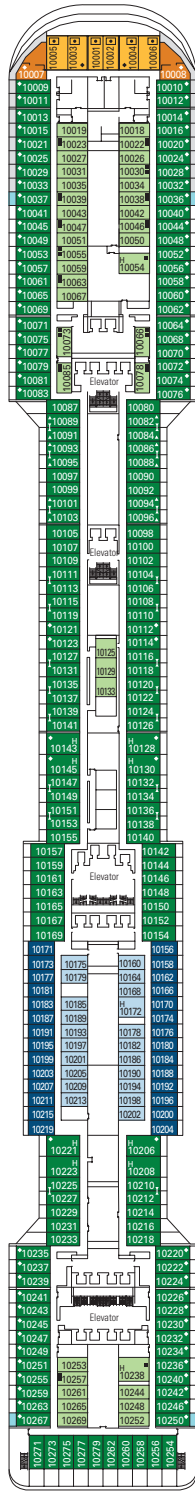

F1 SIMULATOR