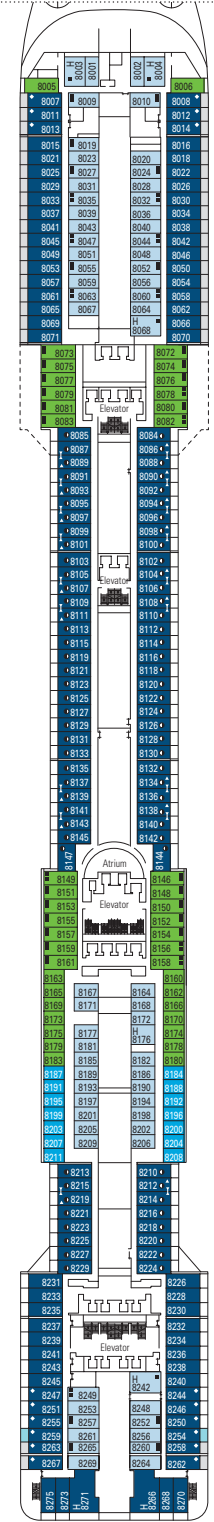

MSC DIVINA

TECHNICAL SHEET

COMMON SERVICES

RECEPTION-GUEST SERVICE

TECHNICAL CHARACTERISTICS OF THE SHIP

GROSS TONNAGE	139,072
LENGTH / BEAM / HEIGHT	1,093 ft. / 124 ft. post panamax / 222 ft.
SURFACE AREA	4,843,759 sq. ft., includes 290,625 sq. ft. public area
DECKS	18, includes 14 for guests
ELEVATORS	26, includes 17 for guests (2 panoramics and 1 for the MSC Yacht Club)
VOLTAGE (IN STATEROOM)	110/220 volts
MAXIMUM SPEED	23.75 knots
STABILIZERS	Stabilized with 2 fins
NUMBER OF PASSENGERS	4,345
NUMBER OF STATEROOMS	1,751, includes 45 for guests with disabilities or reduced mobility
CREW MEMBERS	Approx. 1,388
POOLS	4, includes 1 with sliding roof and 1 for the MSC Yacht Club; 12 whirlpool tubs
ENVIRONMENTAL TECHNOLOGY	AWT-Advanced Water Treatment, energy saving & monitoring system, Clean Ship 2

CONFERENCE ROOMS	Seats	Stage / Dance floor surface (sq. ft.)		Surface (sq. ft.)	Deck
BLACK AND WHITE	322	290	592	8,611	7 Apollo
GALAXY	126		1,022	4,531	16 Urano
GOLDEN JAZZ BAR	152	172	139	2,529	7 Apollo
MSC SPORTS ARENA	120			3,121	16 Urano
PANTHEON THEATER	1,603	1,776		22,453	6 Zeus / 7 Apollo
SKY & STARS	34			893	16 Urano

Stateroom door width	32 in.
Bathroom door width	35.4 in.
Size of staterooms (floor space)	≈ 182 to ≈ 355 sq. ft.
Size of bathroom	37 to 43 sq. ft.
Is there a fold-down seat in the shower?	Yes
Height of seat from the floor	17.3 in.
Does the toilet seat have grab rails?	Yes
Are wheelchairs available on board?	In limited numbers*
Are all decks/public areas accessible?	Yes
Are all lifeboats wheelchair-accessible?	No**
Do the elevators have deck indicators?	Visual & Braille
Can severely visually impaired/blind guests be catered for on the cruise?	Only with full-time caregiver

DECK PLAN & ACCOMMODATIONS

1,751 STATEROOMS
4,345 GUESTS

GALAXY RESTAURANT

DECK 4
ATLANTE

DECK 5
SATURNO

DECK 6
ZEUS

DECK 7
APOLLO

DECK 8
ARTEMIDE