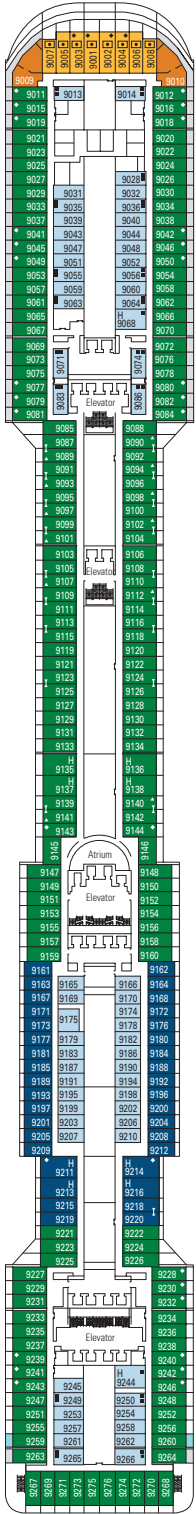

LA CANTINA DI BACCO