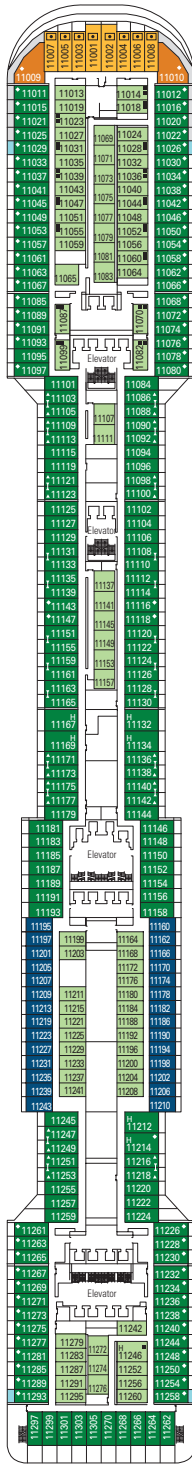

DECK 13
CUPIDO