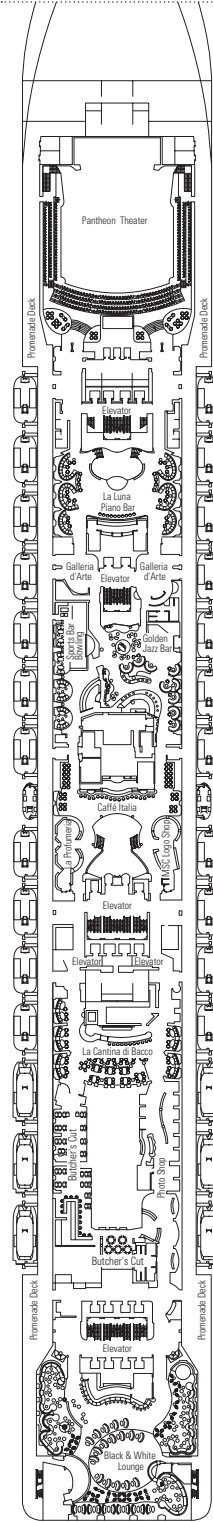

DECK PLAN & ACCOMMODATIONS

1,751 STATEROOMS
4,345 GUESTS