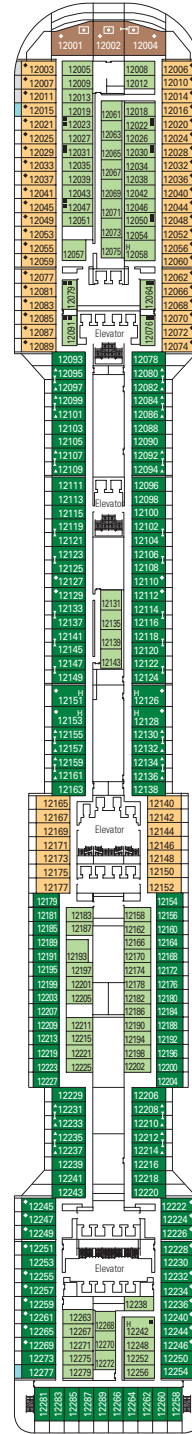

DECK 13
CUPIDO