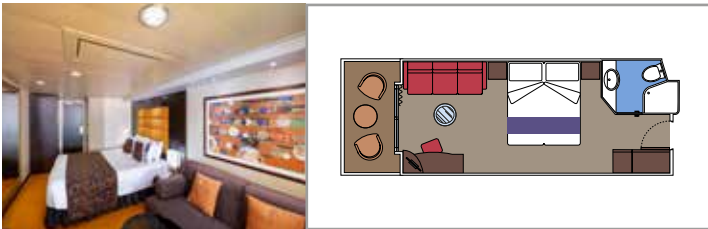

- Some Suites have a panoramic sealed window
- Spacious wardrobe
- Sitting area with sofa
- Comfortable double bed or single beds (on request)
- Bathroom with bathtub, vanity area with hairdryer
- Interactive TV, telephone, safe, minibard and air conditioning
- Wifi connection available (for a fee)

The images are representative only. Size, layout and furniture may vary (within the same cabin category).

 Cabin size (m²)

 Balcony size (m²)

 Deck location

 Accommodating up to

BALCONY

INCLUDED FACILITIES

- Sitting area with sofa
- Comfortable double bed or single beds (on request)
- Bathroom with shower or bathtub, vanity area with hairdryer
- Interactive TV, telephone, safe, minibard and air conditioning
- Wifi connection available (for a fee)

› Medium deck location

PREMIUM BALCONY BL1

 ≈19-20
  ≈4-6
  8-9
  4

› Low deck location

DELUXE BALCONY WITH PARTIAL VIEW BP

 ≈19
  ≈4
  8-13
  4

› Balcony with partial view

The images are representative only. Size, layout and furniture may vary (within the same cabin category).

 Cabin size (m²)

 Balcony size (m²)

 Deck location

 Accommodating up to

OCEAN VIEW

INCLUDED FACILITIES

- Window with sea view
- Relaxing armchair
- Comfortable double bed or single beds (on request)
- Bathroom with shower, vanity area with hairdryer
- Interactive TV, telephone, safe, minibard and air conditioning
- Wifi connection available (for a fee)