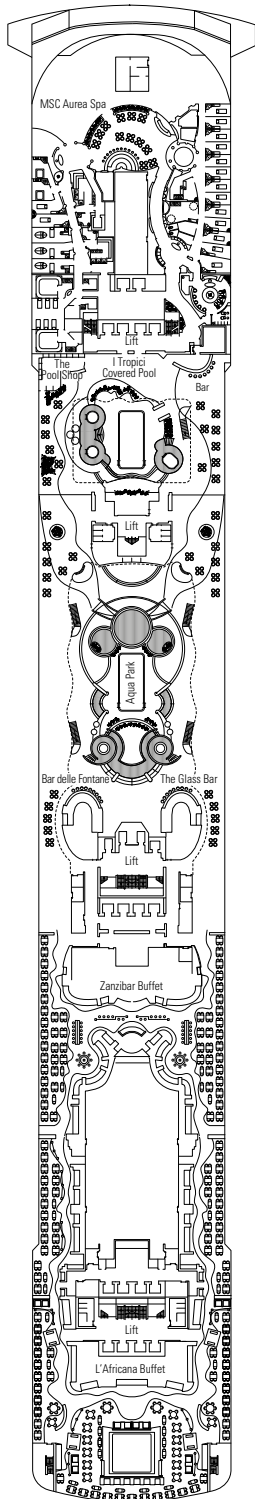

DECK 14
MIRAGGIO