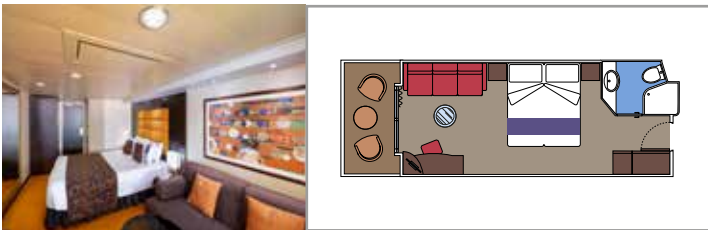

- Some Suites have a panoramic sealed window
- Spacious wardrobe
- Sitting area with sofa
- Comfortable double bed or single beds (on request)
- Bathroom with bathtub, vanity area with hairdryer
- Interactive TV, telephone, safe, minibard and air conditioning
- Wifi connection available (for a fee)

The images are representative only. Size, layout and furniture may vary (within the same cabin category).

 Cabin size (m²)

 Balcony size (m²)

 Deck location

 Accommodating up to

BALCONY

INCLUDED FACILITIES

- Sitting area with sofa
- Comfortable double bed or single beds (on request)
- Bathroom with shower or bathtub, vanity area with hairdryer
- Interactive TV, telephone, safe, minibard and air conditioning
- Wifi connection available (for a fee)

› Medium deck location

PREMIUM BALCONY BL1

 ≈19-20
  ≈4-6
  8-9
  4

› Low deck location

DELUXE BALCONY WITH PARTIAL VIEW BP

 ≈19
  ≈4
  8-13
  4

› Balcony with partial view

The images are representative only. Size, layout and furniture may vary (within the same cabin category).

 Cabin size (m²)

 Balcony size (m²)

 Deck location

 Accommodating up to

OCEAN VIEW

INCLUDED FACILITIES

- Window with sea view
- Relaxing armchair
- Comfortable double bed or single beds (on request)
- Bathroom with shower, vanity area with hairdryer
- Interactive TV, telephone, safe, minibard and air conditioning
- Wifi connection available (for a fee)