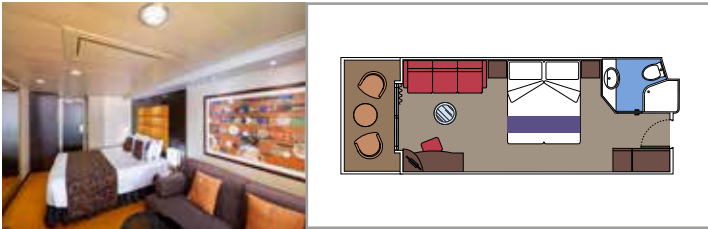

BALCONY

INCLUDED FACILITIES

- Sitting area with sofa
- Comfortable double bed or single beds (on request)
- Bathroom with shower or bathtub, vanity area with hairdryer
- Interactive TV, telephone, safe, minibard and air conditioning
- Wifi connection available (for a fee)

BALCONY AUREA BA

≈19
≈4
11-13
4

› Best ship position