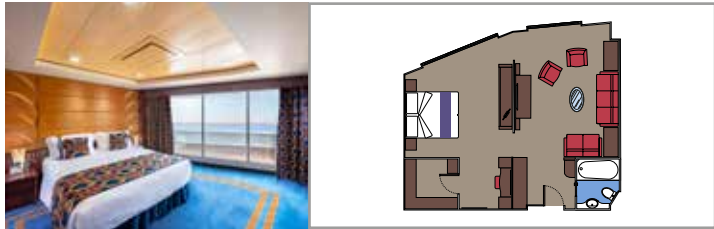

MSC YACHT CLUB ROYAL SUITE YC3

 ≈36
  ≈16
  16
  3

- › Balcony with dining table
- › Separate living area and dining room
- › Walk-in wardrobe

MSC YACHT CLUB EXECUTIVE & FAMILY SUITE YC2

 ≈45-53
  12
  3

- › Panoramic sealed window
- › Sitting area with sofa
- › Walk-in wardrobe

MSC YACHT CLUB GRAND SUITE YCP

 ≈29
  ≈6
  15-16
  3

- › Sitting area with sofa
- › Spacious wardrobe

MSC YACHT CLUB DELUXE SUITE YC1

 ≈23-29
  ≈4-6
  15-16
  3

- › Sitting area with sofa
- › Spacious wardrobe

- Some Suites have a panoramic sealed window
- Spacious wardrobe
- Sitting area with sofa
- Comfortable double bed or single beds (on request)
- Bathroom with bathtub, vanity area with hairdryer
- Interactive TV, telephone, safe, minibard and air conditioning
- Wifi connection available (for a fee)