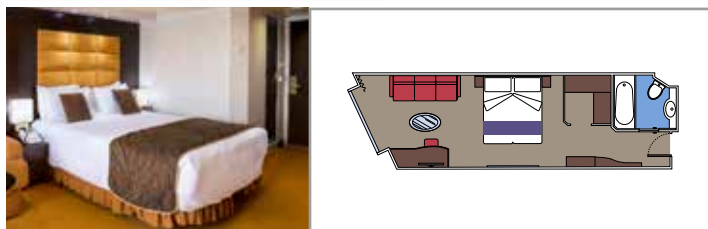

- Some Suites have a panoramic sealed window
- Spacious wardrobe
- Sitting area with sofa
- Comfortable double bed or single beds (on request)
- Bathroom with bathtub, vanity area with hairdryer
- Interactive TV, telephone, safe, minibard and air conditioning
- Wifi connection available (for a fee)

GRAND SUITE AUREA

SX

 ≈38-41
  ≈4-6
  9-11
  3

- > Sitting area with sofa
- > Walk-in wardrobe

PREMIUM SUITE AUREA

SL1

 ≈29-33
  ≈4-6
  10-12
  3

- > Spacious wardrobe

PREMIUM SUITE AUREA WITH SEALED WINDOW

SLS

 ≈25-31
  9-11
  4

- > Sealed panoramic window

DELUXE SUITE AUREA WITH SEALED WINDOW

SRS

 ≈22-23
  10-11
  2

- > Sealed panoramic window

The images are representative only. Size, layout and furniture may vary (within the same cabin category).

 Cabin size (m²)

 Balcony size (m²)

 Deck location

 Accommodating up to

BALCONY

INCLUDED FACILITIES

- Sitting area with sofa
- Comfortable double bed or single beds (on request)
- Bathroom with shower or bathtub, vanity area with hairdryer
- Interactive TV, telephone, safe, minibard and air conditioning
- Wifi connection available (for a fee)