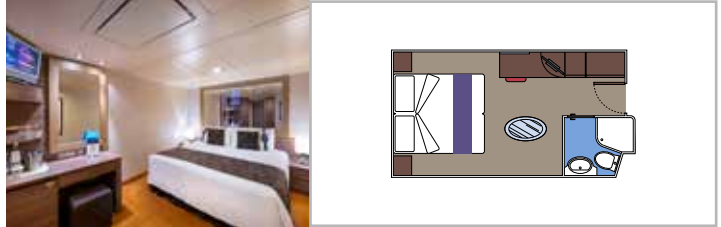

DELUXE INTERIOR

IR1

≈17 5-9 4

› Low deck location

The images are representative only. Size, layout and furniture may vary (within the same cabin category).

Cabin size (m²)

Balcony size (m²)

Deck location

Accommodating up to