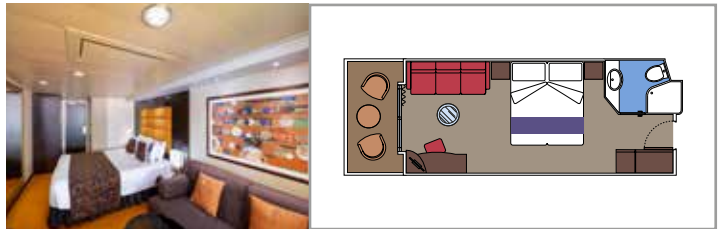

- Some Suites have a panoramic sealed window
- Spacious wardrobe
- Sitting area with sofa
- Comfortable double bed or single beds (on request)
- Bathroom with bathtub, vanity area with hairdryer
- Interactive TV, telephone, safe, minibard and air conditioning
- Wifi connection available (for a fee)

The images are representative only. Size, layout and furniture may vary (within the same cabin category).

 Cabin size (m²)

 Balcony size (m²)

 Deck location

 Accommodating up to

BALCONY

INCLUDED FACILITIES

- Sitting area with sofa
- Comfortable double bed or single beds (on request)
- Bathroom with shower or bathtub, vanity area with hairdryer
- Interactive TV, telephone, safe, minibard and air conditioning
- Wifi connection available (for a fee)

› Medium deck location

PREMIUM BALCONY BL1

 ≈19-20
  ≈4-6
  8-9
  4

› Low deck location

DELUXE BALCONY WITH PARTIAL VIEW BP

 ≈19
  ≈4
  8-13
  4

› Balcony with partial view

The images are representative only. Size, layout and furniture may vary (within the same cabin category).

 Cabin size (m²)

 Balcony size (m²)

 Deck location

 Accommodating up to

OCEAN VIEW

INCLUDED FACILITIES

- Window with sea view
- Relaxing armchair
- Comfortable double bed or single beds (on request)
- Bathroom with shower, vanity area with hairdryer
- Interactive TV, telephone, safe, minibard and air conditioning
- Wifi connection available (for a fee)