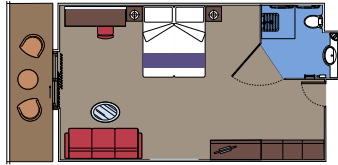

The images are representative only. Size, layout and furniture may vary (within the same cabin category).

 Cabin size (m²)

 Balcony size (m²)

 Deck location

 Accommodating up to

BALCONY

INCLUDED FACILITIES

- Sitting area with sofa
- Comfortable double bed or single beds (on request)
- Bathroom with shower or bathtub, vanity area with hairdryer
- Interactive TV, telephone, safe, minibard and air conditioning
- Wifi connection available (for a fee)

Wifi connection available (for a fee)

DELUXE INTERIOR

IR2

 ≈17  10-13  4

› Medium deck location

DELUXE INTERIOR

IR1

 ≈17  5-9  4

› Low deck location

The images are representative only. Size, layout and furniture may vary (within the same cabin category).

 Cabin size (m²)

 Balcony size (m²)

 Deck location

 Accommodating up to

FACILITIES FOR GUESTS WITH DISABILITIES OR REDUCED MOBILITY

PREMIUM OCEAN VIEW FOR GUESTS WITH DISABILITIES OR REDUCED MOBILITY

MSC YACHT CLUB

Available in:

- › **MSC Yacht Club Deluxe Suite (YC1)**
cabin size ≈35m²; balcony size ≈6m²; deck 16

BALCONY

Available in: