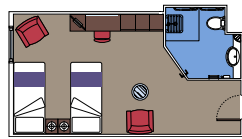

OCEAN VIEW

Available in:

- › **Premium Ocean View (OL1)**
  cabin size 32m²; low deck location (deck 5)