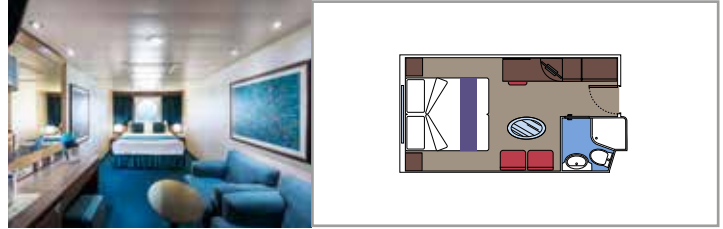

PREMIUM OCEAN VIEW

OL2

≈18-19
8
4

› Medium deck location