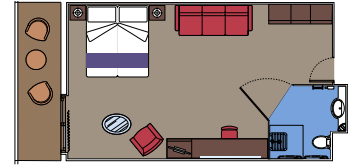

The images are representative only. Size, layout and furniture may vary (within the same cabin category).

 Cabin size (m²)

 Balcony size (m²)

 Deck location

 Accommodating up to

BALCONY

INCLUDED FACILITIES

- Sitting area with sofa
- Comfortable double bed or single beds (on request)
- Bathroom with shower or bathtub, vanity area with hairdryer
- Interactive TV, telephone, safe, minibard and air conditioning
- Wifi connection available (for a fee)

› Low deck location

The images are representative only. Size, layout and furniture may vary (within the same cabin category).

 Cabin size (m²)

 Balcony size (m²)

 Deck location

 Accommodating up to

FACILITIES FOR GUESTS WITH DISABILITIES OR REDUCED MOBILITY

PREMIUM OCEAN VIEW FOR GUESTS WITH DISABILITIES OR REDUCED MOBILITY

MSC YACHT CLUB

Available in:

- › **MSC Yacht Club Deluxe Suite (YC1)**
cabin size ≈35m²; balcony size ≈6m²; deck 16

BALCONY

Available in:

- › **Premium Balcony (BL3)**
cabin size ≈33m²; balcony size ≈6m²; high deck location (deck 12)
- › **Premium Balcony (BL2)**
cabin size ≈33m²; balcony size ≈6m²; medium deck location (deck 10-11)
- › **Premium Balcony (BL1)**
cabin size ≈33-39m²; balcony size ≈6m²; low deck location (deck 8-9)