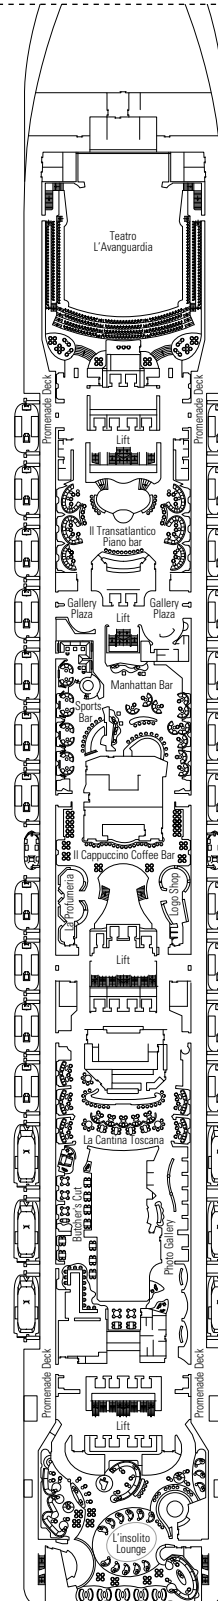

DECK 7
SUBLIME