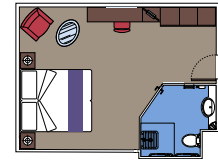

The images are representative only. Size, layout and furniture may vary (within the same cabin category).

 Cabin size (m²)

 Balcony size (m²)

 Deck location

 Accommodating up to

BALCONY

INCLUDED FACILITIES

- Sitting area with sofa
- Comfortable double bed or single beds (on request)
- Bathroom with shower or bathtub, vanity area with hairdryer
- Interactive TV, telephone, safe, minibard and air conditioning
- Wifi connection available (for a fee)

PREMIUM OCEAN VIEW FOR GUESTS WITH DISABILITIES OR REDUCED MOBILITY

MSC YACHT CLUB

Available in:

- › **MSC Yacht Club Deluxe Suite (YC1)**
cabin size ≈35m²; balcony size ≈6m²; deck 16

BALCONY

Available in:

- › **Premium Balcony (BL3)**
cabin size ≈33m²; balcony size ≈6m²; high deck location (deck 12)
- › **Premium Balcony (BL2)**
cabin size ≈33m²; balcony size ≈6m²; medium deck location (deck 10-11)
- › **Premium Balcony (BL1)**
cabin size ≈33-39m²; balcony size ≈6m²; low deck location (deck 8-9)

OCEAN VIEW

Available in:

- › **Premium Ocean View (OL1)**
cabin size 32m²; low deck location (deck 5)

INTERIOR

Available in:

- › **Deluxe Interior (IR2)**
cabin size 25m²; medium deck location (deck 10-12)
- › **Deluxe Interior (IR1)**
cabin size 25m²; low deck location (deck 8-9)