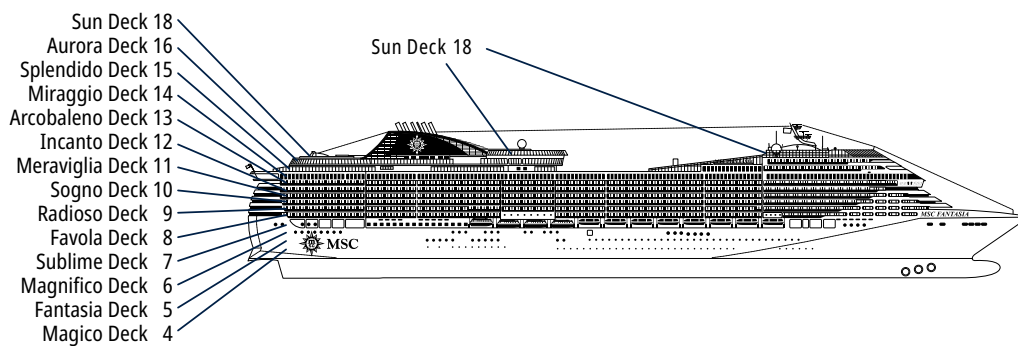

MSC FANTASIA

TECHNICAL SHEET

TECHNICAL CHARACTERISTICS OF THE SHIP

PIAZZA SAN GIORGIO

TECHNICAL CHARACTERISTICS OF THE SHIP

GROSS TONNAGE	137.936 tons
LENGTH / BEAM / HEIGHT	333,30 m / 37,92 m / 67,69 m
SURFACE AREA	450.000 m ² , included 27.000 m ² public area
DECKS	18, included 14 for guests
LIFTS	25, included 15 for guests (2 panoramic and 1 for the MSC Yacht Club)
VOLTAGE (IN CABIN)	110/220 volts
MAXIMUM SPEED	23,64 knots
STABILISERS	Stabilised with 2 fins
NUMBER OF PASSENGERS	4.363
NUMBER OF CABINS	1.637, included 43 for guests with disabilities or reduced mobility
CREW MEMBERS	Approx. 1.370
POOLS	5, included 1 with sliding roof, 1 for children and 1 for the MSC Yacht Club
WHIRLPOOLS	12 whirlpool baths
ENVIRONMENTAL TECHNOLOGY	AWT-Advanced Water Treatment, Energy Saving & Monitoring System, Clean Ship 2