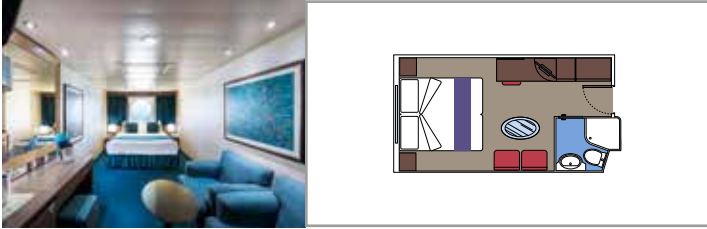

OCEAN VIEW

INCLUDED FACILITIES

- Window with sea view
- Relaxing armchair
- Comfortable double bed or single beds (on request)
- Bathroom with shower, vanity area with hairdryer
- Interactive TV, telephone, safe, minibard and air conditioning
- Wifi connection available (for a fee)

PREMIUM OCEAN VIEW

OL3

≈18
13
2

› High deck location