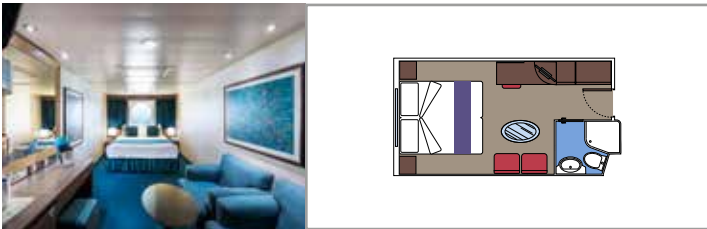

- Some Suites have a panoramic sealed window
- Spacious wardrobe
- Sitting area with sofa
- Comfortable double bed or single beds (on request)
- Bathroom with bathtub, vanity area with hairdryer
- Interactive TV, telephone, safe, minibard and air conditioning
- Wifi connection available (for a fee)

The images are representative only. Size, layout and furniture may vary (within the same cabin category).

 Cabin size (m²)

 Balcony size (m²)

 Deck location

 Accommodating up to

BALCONY

INCLUDED FACILITIES

- Sitting area with sofa
- Comfortable double bed or single beds (on request)
- Bathroom with shower or bathtub, vanity area with hairdryer
- Interactive TV, telephone, safe, minibard and air conditioning
- Wifi connection available (for a fee)

 Cabin size (m²)

 Balcony size (m²)

 Deck location

 Accommodating up to

OCEAN VIEW

INCLUDED FACILITIES

- Window with sea view
- Relaxing armchair
- Comfortable double bed or single beds (on request)
- Bathroom with shower, vanity area with hairdryer
- Interactive TV, telephone, safe, minibard and air conditioning
- Wifi connection available (for a fee)

PREMIUM OCEAN VIEW

OL1

 ≈21
  5
  4

› Low deck location

The images are representative only. Size, layout and furniture may vary (within the same cabin category).

 Cabin size (m²)

 Balcony size (m²)

 Deck location