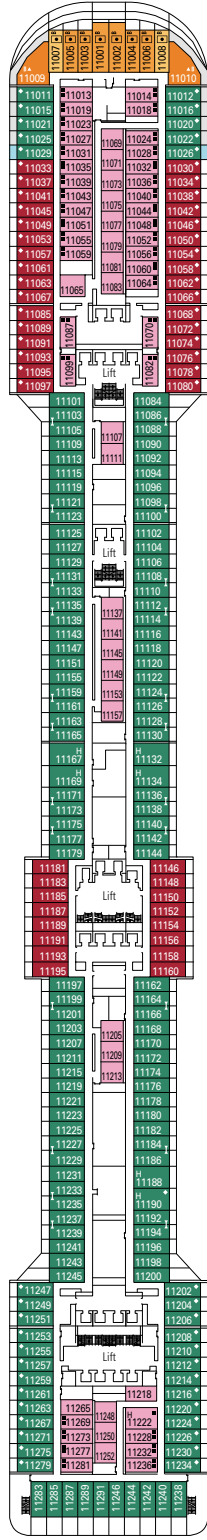

DECK 11
MERA VIGLIA