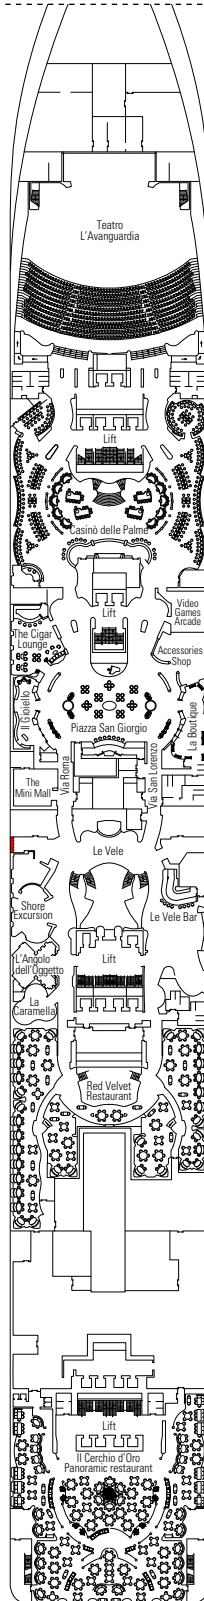

CASINÒ DELLE PALME

DECK 6
MAGNIFICO