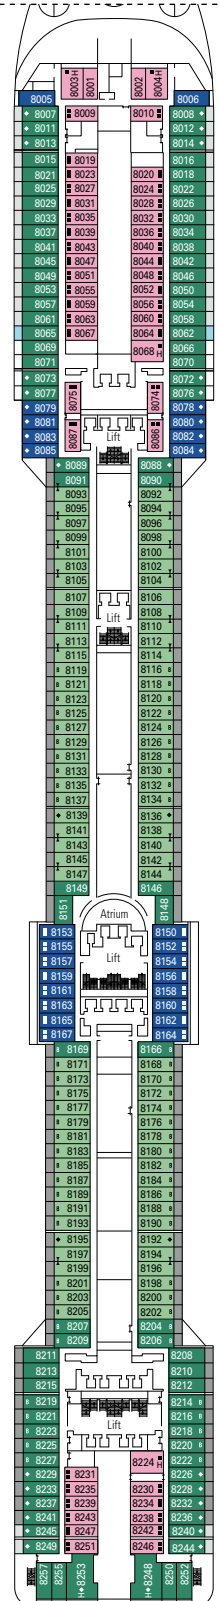

DECK 8
FAVOLA