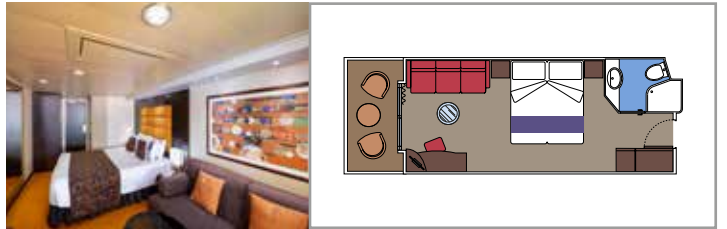

PREMIUM BALCONY BL3

≈19
≈4
12-13
4

› High deck location