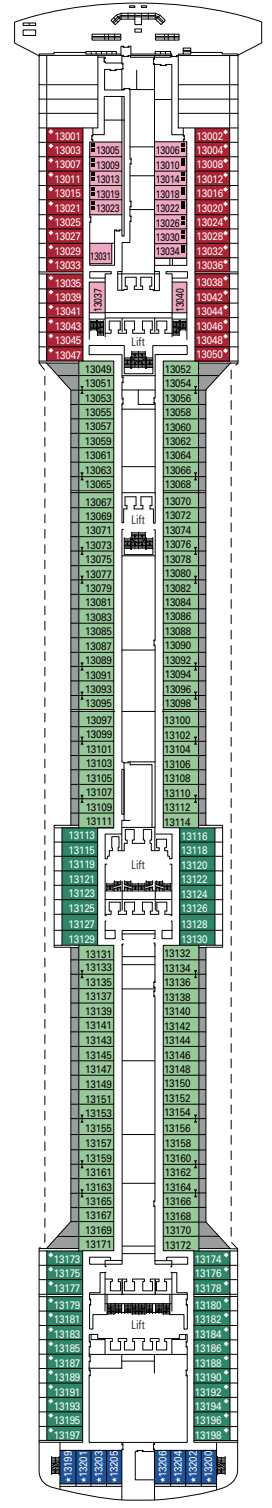

DECK 13
ARCOBALENO