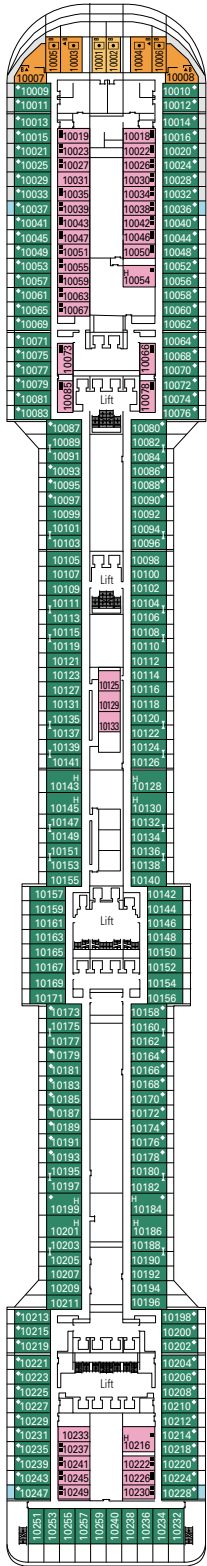

DECK 10
SO GNO