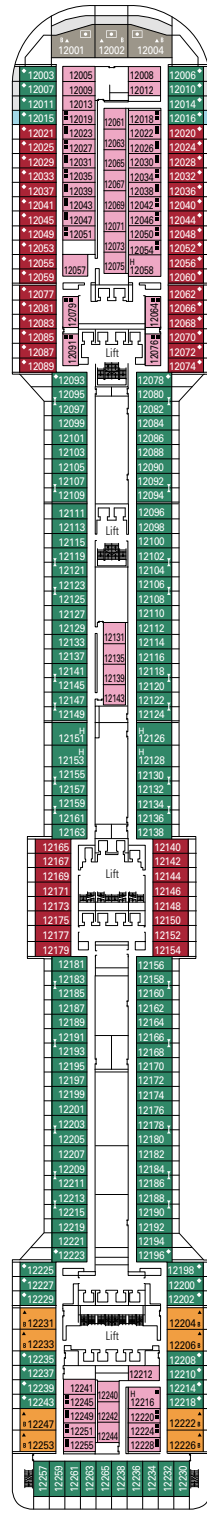

DECK 12
INCANTO