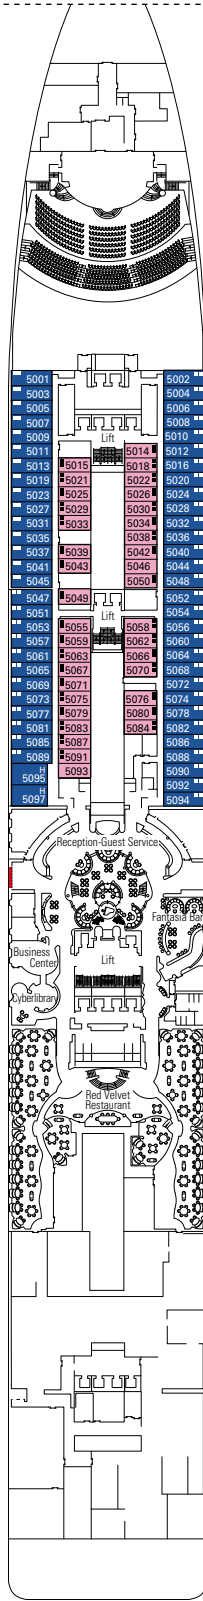

CASINÒ DELLE PALME

DECK 5
FANTASIA