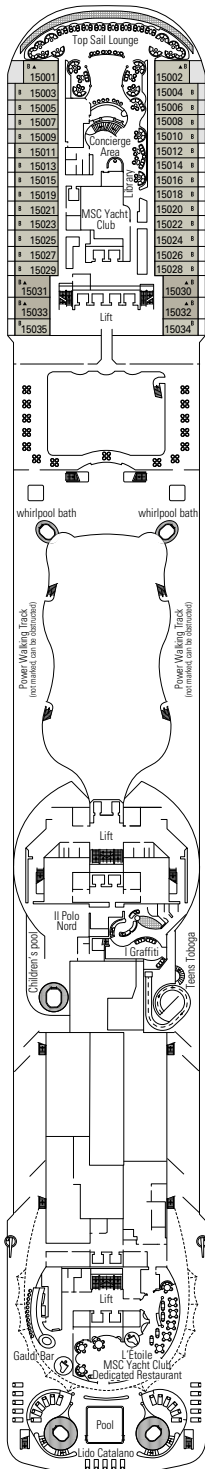

DECK 15
SPLENDIDO