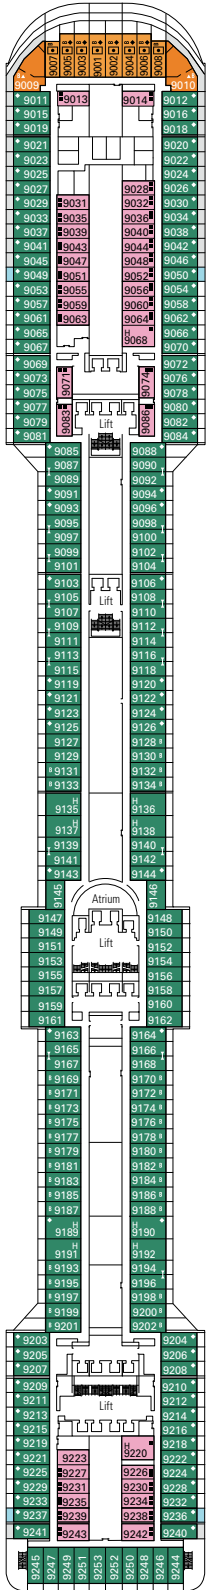

PIAZZA SAN GIORGIO

DECK 9
RADIO SO