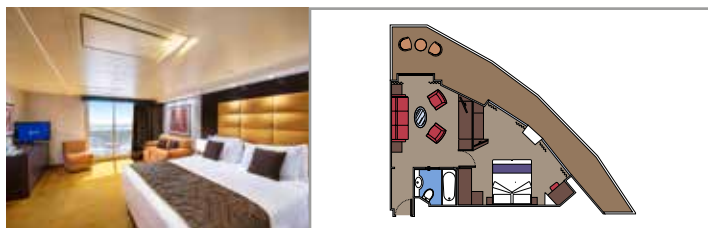

- Some Suites have a panoramic sealed window
- Spacious wardrobe
- Sitting area with sofa
- Comfortable double bed or single beds (on request)
- Bathroom with bathtub, vanity area with hairdryer
- Interactive TV, telephone, safe, minibard and air conditioning
- Wifi connection available (for a fee)

GRAND SUITE AUREA

SX

 ≈38-41
  ≈4-6
  9-11
  3

- > Sitting area with sofa
- > Walk-in wardrobe

PREMIUM SUITE AUREA

SL1

 ≈29-33
  ≈4-6
  10-12
  3

- > Spacious wardrobe

PREMIUM SUITE AUREA WITH SEALED WINDOW

SLS

 ≈25-31
  9-11
  4

- > Sealed panoramic window

DELUXE SUITE AUREA WITH SEALED WINDOW

SRS

 ≈22-23
  10-11
  2

- > Sealed panoramic window

The images are representative only. Size, layout and furniture may vary (within the same cabin category).

 Cabin size (m²)

 Balcony size (m²)

 Deck location

 Accommodating up to

BALCONY

INCLUDED FACILITIES

- Sitting area with sofa
- Comfortable double bed or single beds (on request)
- Bathroom with shower or bathtub, vanity area with hairdryer
- Interactive TV, telephone, safe, minibard and air conditioning
- Wifi connection available (for a fee)