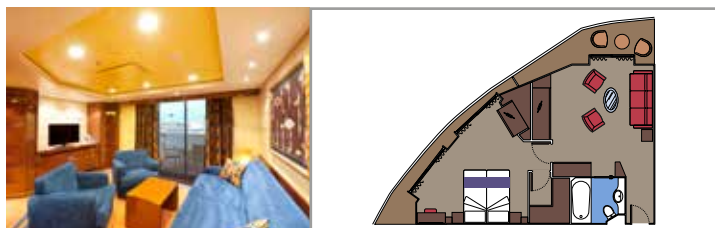

SUITE AUREA

INCLUDED FACILITIES

- Some Suites have a panoramic sealed window
- Spacious wardrobe
- Sitting area with sofa
- Comfortable double bed or single beds (on request)
- Bathroom with bathtub, vanity area with hairdryer
- Interactive TV, telephone, safe, minibard and air conditioning
- Wifi connection available (for a fee)

GRAND SUITE AUREA

SX

≈38-41
≈4-6
9-11
3

- > Sitting area with sofa
- > Walk-in wardrobe