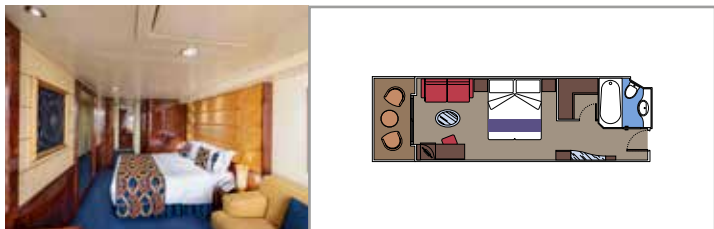

MSC YACHT CLUB ROYAL SUITE YC3

 ≈36
  ≈16
  16
  3

- › Balcony with dining table
- › Separate living area and dining room
- › Walk-in wardrobe

MSC YACHT CLUB EXECUTIVE & FAMILY SUITE YC2

 ≈45-53
  12
  3

- › Panoramic sealed window
- › Sitting area with sofa
- › Walk-in wardrobe

MSC YACHT CLUB GRAND SUITE YCP

 ≈29
  ≈6
  15-16
  3

- › Sitting area with sofa
- › Spacious wardrobe

MSC YACHT CLUB DELUXE SUITE YC1

 ≈23-29
  ≈4-6
  15-16
  3

- › Sitting area with sofa
- › Spacious wardrobe

- Some Suites have a panoramic sealed window
- Spacious wardrobe
- Sitting area with sofa
- Comfortable double bed or single beds (on request)
- Bathroom with bathtub, vanity area with hairdryer
- Interactive TV, telephone, safe, minibard and air conditioning
- Wifi connection available (for a fee)

The images are representative only. Size, layout and furniture may vary (within the same cabin category).

 Cabin size (m²)

 Balcony size (m²)

 Deck location

 Accommodating up to

BALCONY

INCLUDED FACILITIES

- Sitting area with sofa
- Comfortable double bed or single beds (on request)
- Bathroom with shower or bathtub, vanity area with hairdryer
- Interactive TV, telephone, safe, minibard and air conditioning
- Wifi connection available (for a fee)