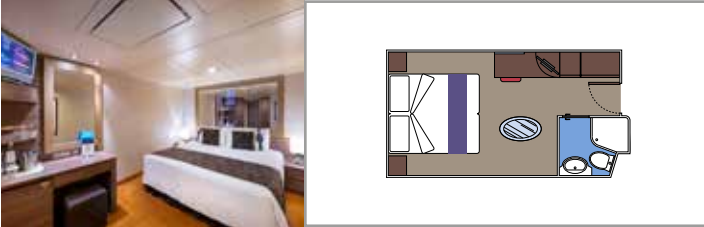

INTERIOR

INCLUDED FACILITIES

Comfortable double bed or single beds (on request)

Bathroom with shower, vanity area with hairdryer

Interactive TV, telephone, safe, minibar and air conditioning

Wifi connection available (for a fee)

DELUXE INTERIOR

IR2

≈17 10-13 4

› Medium deck location