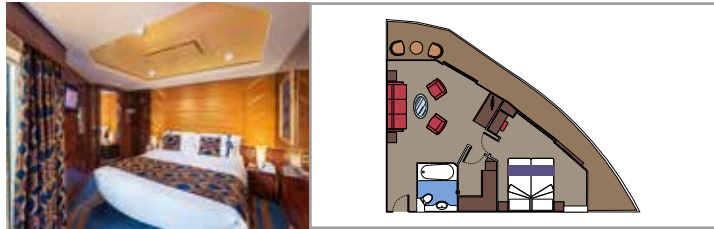

MSC YACHT CLUB ROYAL SUITE YC3

 ≈36
  ≈16
  16
  3

- › Balcony with dining table
- › Separate living area and dining room
- › Walk-in wardrobe

MSC YACHT CLUB EXECUTIVE & FAMILY SUITE YC2

 ≈45-53
  12
  3

- › Panoramic sealed window
- › Sitting area with sofa
- › Walk-in wardrobe