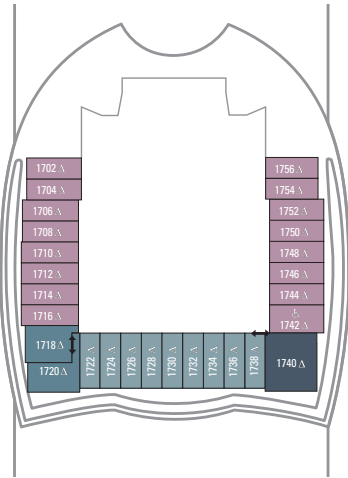

DECK 18

SUITES REFLECTING SECOND STORY OF LOFTS ON DECK 17

DECK 17

SUITES **RL** **OP** **CP** **TL** **L1** **L2**

DECK 16

LEGENDS

- Δ Stateroom with sofa bed
 - * Stateroom has third Pullman bed available
 - + Stateroom has third and fourth Pullman beds available
 - ◆ Stateroom with sofa bed and third Pullman bed available
 - ‡ Stateroom has four additional Pullman beds available
 - ↑ Connecting staterooms
 - ♿ Indicates accessible staterooms
 - ▣ Stateroom has an obstructed view
-
- 🍴 Dining Venue
 - 🎮 Entertainment Area
 - 🍹 Bars & Lounges
 - 👶 Kids & Teens Area
 - 🏊 Pool
 - ♨ Spa
 - 🏋 Fitness
 - 🏃 Running Track
 - 🧗 Rock climbing
 - 🌊 FlowRider®
 - ℹ Information
 - 🏢 Conference Center
 - 🛍 Shopping
 - 🎰 Casino

DECK 15

DECK 14

SUITES	A4	OS	GS	J3	J4	
BALCONY	1C	2C	1D	2D	5D	6D
BOARDWALK VIEW BALCONY	1I	2I	4I			
CENTRAL PARK VIEW BALCONY	1J	2J				
INTERIOR	1V	2V	4V			

DECK 12

SUITES	A3	GT	GS	J4		
BALCONY	1C	2C	1D	2D	5D	6D
BOARDWALK VIEW BALCONY	1I	2I	4I			
CENTRAL PARK VIEW BALCONY	1J	2J				
INTERIOR	1V	2V	4V			

DECK 11

SUITES **A3 OS GS J4**

BALCONY **1A 1C 2C 1D 2D SD 6D**

BOARDWALK VIEW BALCONY **1I 2I 4I**

CENTRAL PARK VIEW BALCONY **1J 2J**

OCEAN VIEW **1K 6N**

INTERIOR **1R 1V 2V 3V 4V**

DECK 10

INTERIOR

- 1R Spacious Interior** - Two twin beds that convert to Royal King. Sofa converts to double, two Pullman beds, private bathroom and sitting area. Stateroom: 260 sq. ft.
- 1S Central Park View Interior** - Two twin beds that convert to Royal King, Central Park view, sitting area, and a private bathroom. Stateroom: 199 sq. ft.
- 1T Promenade View Interior** - Two twin beds that convert to Royal King, private bathroom and sitting area. Stateroom: 191 sq. ft.
- 1V 2V 3V 4V 6V Interior** - Two twin beds that convert to Royal King, private bathroom and sitting area. Stateroom: 140 sq. ft.
- 1V 2V 3V 6V Interior - Accessible** - Two twin beds that convert to Royal King, private bathroom and sitting area. Stateroom: 258 sq. ft.