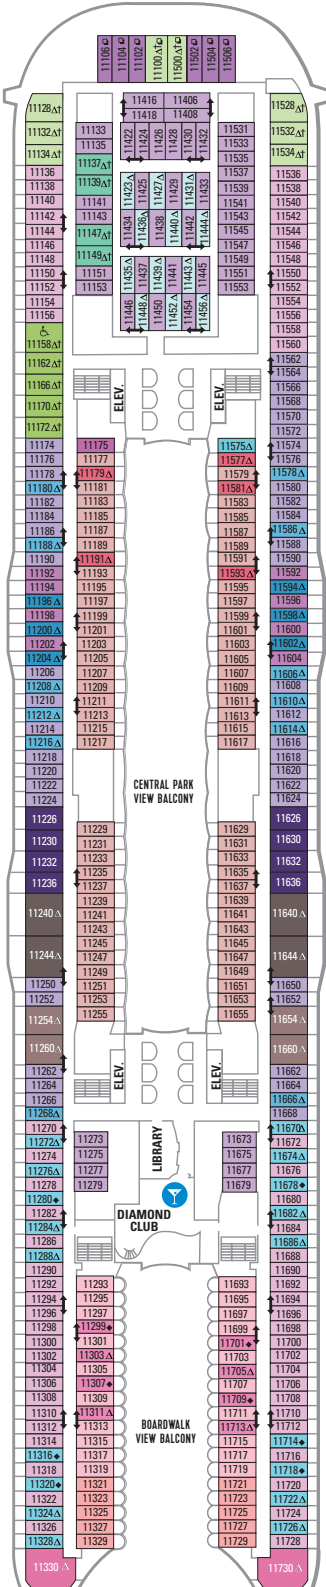

DECK 18

SUITES REFLECTING SECOND STORY OF LOFTS ON DECK 17

DECK 17

SUITES **RL** **OP** **CP** **TL** **L1** **L2**

DECK 16

LEGENDS

- Δ Stateroom with sofa bed
 - * Stateroom has third Pullman bed available
 - + Stateroom has third and fourth Pullman beds available
 - ◆ Stateroom with sofa bed and third Pullman bed available
 - ‡ Stateroom has four additional Pullman beds available
 - ↑ Connecting staterooms
 - ♿ Indicates accessible staterooms
 - ▣ Stateroom has an obstructed view
-
- 🍴 Dining Venue
 - 🎮 Entertainment Area
 - 🍹 Bars & Lounges
 - 👶 Kids & Teens Area
 - 🏊 Pool
 - ♨ Spa
 - 🏋 Fitness
 - 🏃 Running Track
 - 🧗 Rock climbing
 - 🌊 FlowRider®
 - ℹ Information
 - 🏢 Conference Center
 - 🛍 Shopping
 - 🎰 Casino

DECK 15

DECK 14

SUITES	A4	OS	GS	J3	J4	
BALCONY	1C	2C	1D	2D	5D	6D
BOARDWALK VIEW BALCONY	1I	2I	4I			
CENTRAL PARK VIEW BALCONY	1J	2J				
INTERIOR	1V	2V	4V			

DECK 12

SUITES	A3	GT	GS	J4		
BALCONY	1C	2C	1D	2D	5D	6D
BOARDWALK VIEW BALCONY	1I	2I	4I			
CENTRAL PARK VIEW BALCONY	1J	2J				
INTERIOR	1V	2V	4V			

DECK 11

SUITES **A3 OS GS J4**

BALCONY **1A 1C 2C 1D 2D SD 6D**

BOARDWALK VIEW BALCONY **1I 2I 4I**

CENTRAL PARK VIEW BALCONY **1J 2J**

OCEAN VIEW **1K 6N**

INTERIOR **1R 1V 2V 3V 4V**

DECK 10

BALCONY **1C 2C 1D 3D 4D 7D 8D**

BOARDWALK VIEW BALCONY **1I 2I 4I**

OCEAN VIEW **6N**

INTERIOR **1S 1V 2V 3V 6V**

DECK 8

SUITES **A1 GS J3 J4**

BALCONY **1C 2C 1D 4D 7D 8D**

BOARDWALK VIEW BALCONY **1I 2I 4I**