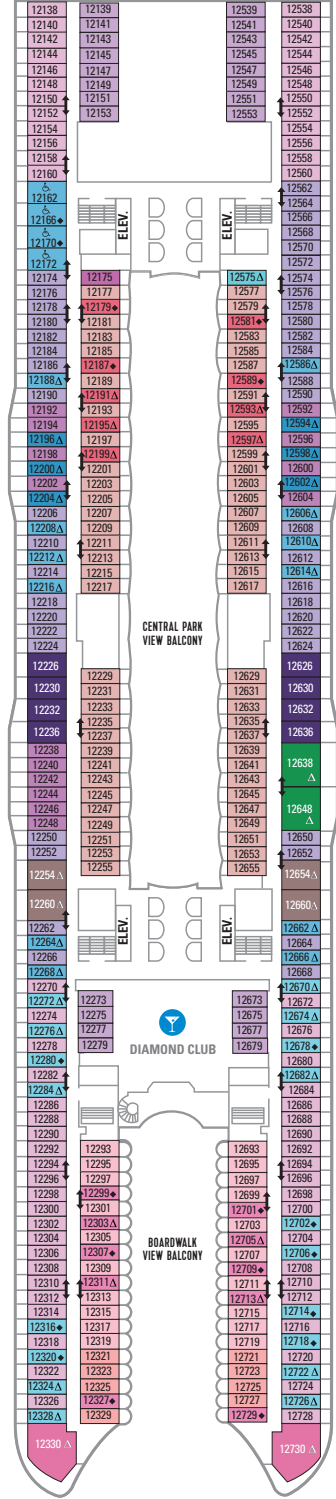

DECK 18

SUITES REFLECTING SECOND STORY OF LOFTS ON DECK 17

DECK 17

SUITES **RL** **OP** **CP** **TL** **L1** **L2**

DECK 16

LEGENDS

- Δ Stateroom with sofa bed
 - * Stateroom has third Pullman bed available
 - + Stateroom has third and fourth Pullman beds available
 - ◆ Stateroom with sofa bed and third Pullman bed available
 - ‡ Stateroom has four additional Pullman beds available
 - ↑ Connecting staterooms
 - ♿ Indicates accessible staterooms
 - ▣ Stateroom has an obstructed view
-
- 🍴 Dining Venue
 - 🎮 Entertainment Area
 - 🍹 Bars & Lounges
 - 👶 Kids & Teens Area
 - 🏊 Pool
 - ♨ Spa
 - 🏋 Fitness
 - 🏃 Running Track
 - 🧗 Rock climbing
 - 🌊 FlowRider®
 - ℹ Information
 - 🏢 Conference Center
 - 🛍 Shopping
 - 🎰 Casino

DECK 15

DECK 14

SUITES	A4	OS	GS	J3	J4	
BALCONY	1C	2C	1D	2D	5D	6D
BOARDWALK VIEW BALCONY	1I	2I	4I			
CENTRAL PARK VIEW BALCONY	1J	2J				
INTERIOR	1V	2V	4V			

DECK 12

SUITES	A3	GT	GS	J4		
BALCONY	1C	2C	1D	2D	5D	6D
BOARDWALK VIEW BALCONY	1I	2I	4I			
CENTRAL PARK VIEW BALCONY	1J	2J				
INTERIOR	1V	2V	4V			

DECK 11

SUITES **A3 OS GS J4**

BALCONY **1A 1C 2C 1D 2D SD 6D**

BOARDWALK VIEW BALCONY **1I 2I 4I**

CENTRAL PARK VIEW BALCONY **1J 2J**

OCEAN VIEW **1K 6N**

INTERIOR **1R 1V 2V 3V 4V**

DECK 10

SUITES **A2 OS GT GS J4**

BALCONY **1C 2C 1D 2D SD 6D**

BOARDWALK VIEW BALCONY **1I 2I 4I**

CENTRAL PARK VIEW BALCONY **1J 2J**

OCEAN VIEW **6N**

INTERIOR **1V 2V 3V 4V**

DECK 9

SUITES **A2 GT GS J4**