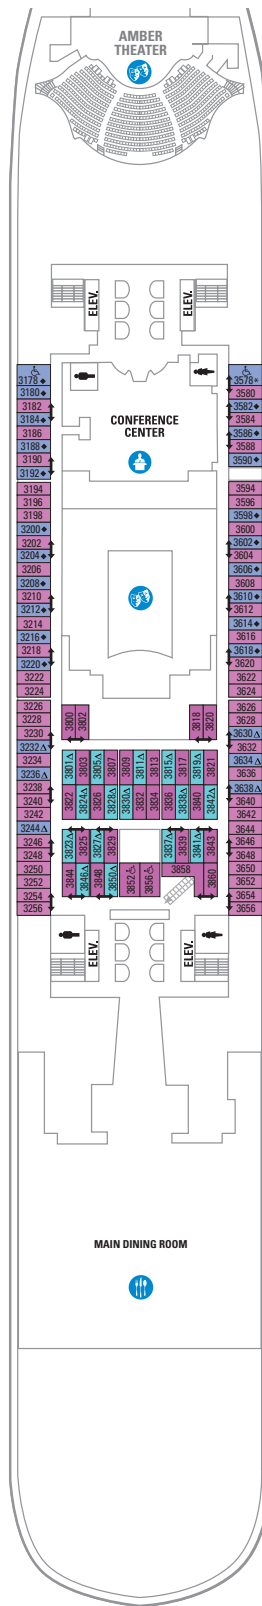

DECK 3

OCEAN VIEW 1N 2N
INTERIOR 1V 2V