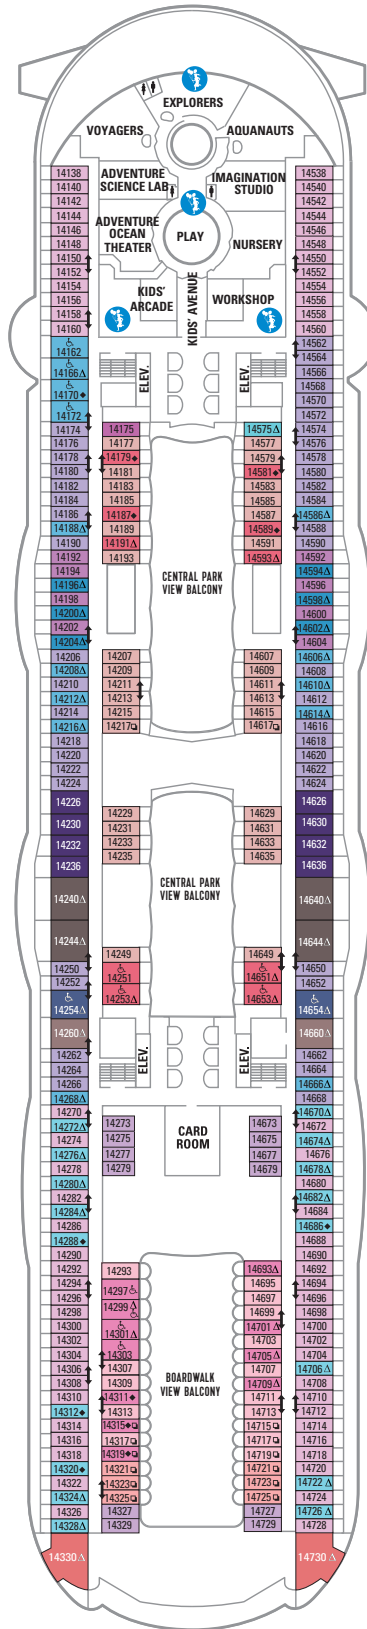

DECK 18

SUITES REFLECTING SECOND STORY OF LOFTS ON DECK 17

DECK 17

SUITES **RL** **OP** **CP** **TL** **L1** **L2**

DECK 16

LEGENDS

- Δ Stateroom with sofa bed
 - * Stateroom has third Pullman bed available
 - + Stateroom has third and fourth Pullman beds available
 - ◆ Stateroom with sofa bed and third Pullman bed available
 - ‡ Stateroom has four additional Pullman beds available
 - ↑ Connecting staterooms
 - ♿ Indicates accessible staterooms
 - ▣ Stateroom has an obstructed view
-
- 🍴 Dining Venue
 - 🎮 Entertainment Area
 - 🍹 Bars & Lounges
 - 👶 Kids & Teens Area
 - 🏊 Pool
 - ♨ Spa
 - 🏋 Fitness
 - 🏃 Running Track
 - 🧗 Rock climbing
 - 🌊 FlowRider®
 - ℹ Information
 - 🏢 Conference Center
 - 🛍 Shopping
 - 🎰 Casino

DECK 15

DECK 14

SUITES	A4	OS	GS	J3	J4	
BALCONY	1C	2C	1D	2D	5D	6D
BOARDWALK VIEW BALCONY	1I	2I	4I			
CENTRAL PARK VIEW BALCONY	1J	2J				
INTERIOR	1V	2V	4V			

DECK 12

SUITES	A3	GT	GS	J4		
BALCONY	1C	2C	1D	2D	5D	6D
BOARDWALK VIEW BALCONY	1I	2I	4I			
CENTRAL PARK VIEW BALCONY	1J	2J				
INTERIOR	1V	2V	4V			

DECK 11

SUITES **A3 OS GS J4**

BALCONY **1A 1C 2C 1D 2D SD 6D**

BOARDWALK VIEW BALCONY **1I 2I 4I**

CENTRAL PARK VIEW BALCONY **1J 2J**

OCEAN VIEW **1K 6N**

INTERIOR **1R 1V 2V 3V 4V**

DECK 10

SUITES **A2 OS GT GS J4**

BALCONY **1C 2C 1D 2D SD 6D**

BOARDWALK VIEW BALCONY **1I 2I 4I**

CENTRAL PARK VIEW BALCONY **1J 2J**

OCEAN VIEW **6N**

INTERIOR **1V 2V 3V 4V**

DECK 9

SUITES **A2 GT GS J4**