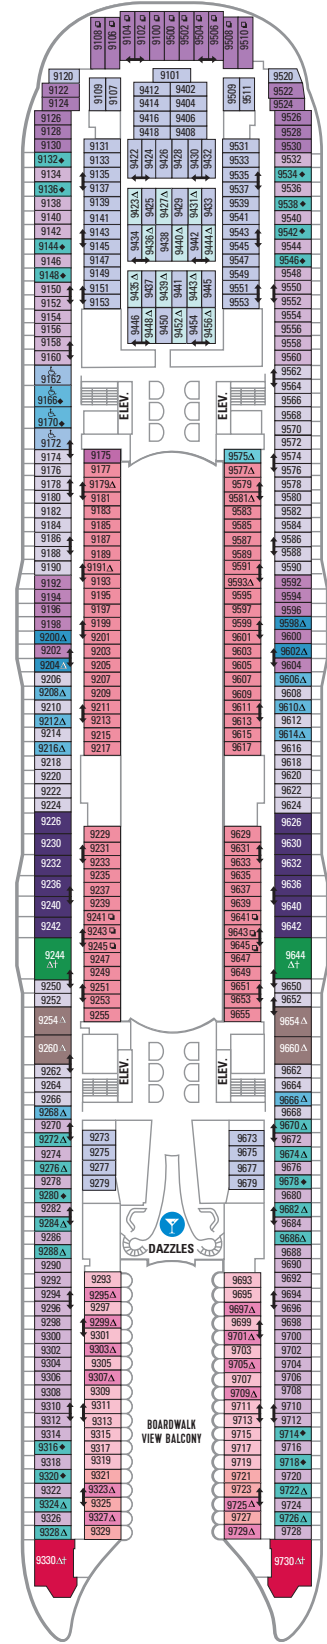

DECK 18

SUITES REFLECTING SECOND STORY OF LOFTS ON DECK 17

DECK 17

SUITES **RL** **OP** **CP** **TL** **L1** **L2**

DECK 16

LEGENDS

- Δ Stateroom with sofa bed
 - * Stateroom has third Pullman bed available
 - + Stateroom has third and fourth Pullman beds available
 - ◆ Stateroom with sofa bed and third Pullman bed available
 - ‡ Stateroom has four additional Pullman beds available
 - ↑ Connecting staterooms
 - ♿ Indicates accessible staterooms
 - ▣ Stateroom has an obstructed view
-
- 🍴 Dining Venue
 - 🎮 Entertainment Area
 - 🍹 Bars & Lounges
 - 👶 Kids & Teens Area
 - 🏊 Pool
 - ♨ Spa
 - 🏋 Fitness
 - 🏃 Running Track
 - 🧗 Rock climbing
 - 🌊 FlowRider®
 - ℹ Information
 - 🏢 Conference Center
 - 🛍 Shopping
 - 🎰 Casino

DECK 11

SUITES **A3 OS GS J4**

BALCONY **1A 1C 2C 1D 2D SD 6D**

BOARDWALK VIEW BALCONY **1I 2I 4I**

CENTRAL PARK VIEW BALCONY **1J 2J**

OCEAN VIEW **1K 6N**

INTERIOR **1R 1V 2V 3V 4V**

DECK 10

SUITES **A2 OS GT GS J4**

BALCONY **1C 2C 1D 2D SD 6D**

BOARDWALK VIEW BALCONY **1I 2I 4I**

CENTRAL PARK VIEW BALCONY **1J 2J**

OCEAN VIEW **6N**

INTERIOR **1V 2V 3V 4V**

DECK 9

SUITES **A2 GT GS J4**

BALCONY **1C 2C 1D 3D 4D 7D 8D**

BOARDWALK VIEW BALCONY **1I 2I 4I**

OCEAN VIEW **6N**

INTERIOR **1S 1V 2V 3V 6V**

DECK 8

SUITES **A1 GS J3 J4**

BALCONY **1C 2C 1D 4D 7D 8D**

BOARDWALK VIEW BALCONY **1I 2I 4I**