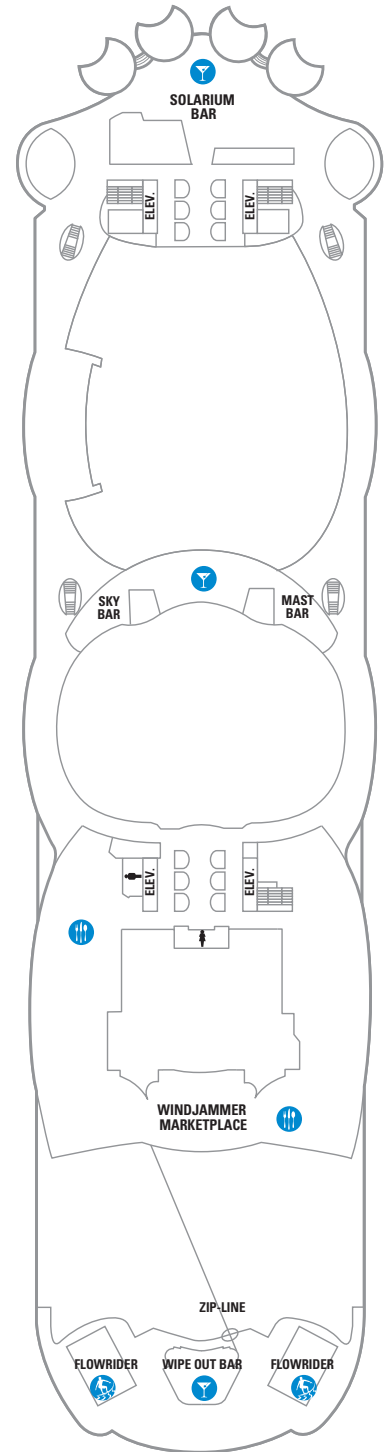

DECK 18

SUITES REFLECTING SECOND STORY OF LOFTS ON DECK 17

DECK 17

SUITES **RL** **OP** **CP** **TL** **L1** **L2**

DECK 16

LEGENDS

- Δ Stateroom with sofa bed
 - * Stateroom has third Pullman bed available
 - + Stateroom has third and fourth Pullman beds available
 - ◆ Stateroom with sofa bed and third Pullman bed available
 - ‡ Stateroom has four additional Pullman beds available
 - ↑ Connecting staterooms
 - ♿ Indicates accessible staterooms
 - ▣ Stateroom has an obstructed view
-
- 🍴 Dining Venue
 - 🎮 Entertainment Area
 - 🍹 Bars & Lounges
 - 👶 Kids & Teens Area
 - 🏊 Pool
 - ♨ Spa
 - 🏋 Fitness
 - 🏃 Running Track
 - 🧗 Rock climbing
 - 🌊 FlowRider®
 - ℹ Information
 - 🏢 Conference Center
 - 🛍 Shopping
 - 🎰 Casino

DECK 15

DECK 14

SUITES	A4	OS	GS	J3	J4	
BALCONY	1C	2C	1D	2D	5D	6D
BOARDWALK VIEW BALCONY	1I	2I	4I			
CENTRAL PARK VIEW BALCONY	1J	2J				
INTERIOR	1V	2V	4V			

DECK 12

SUITES	A3	GT	GS	J4		
BALCONY	1C	2C	1D	2D	5D	6D
BOARDWALK VIEW BALCONY	1I	2I	4I			
CENTRAL PARK VIEW BALCONY	1J	2J				
INTERIOR	1V	2V	4V			

DECK 11

SUITES **A3 OS GS J4**

BALCONY **1A 1C 2C 1D 2D SD 6D**

BOARDWALK VIEW BALCONY **1I 2I 4I**

CENTRAL PARK VIEW BALCONY **1J 2J**

OCEAN VIEW **1K 6N**

INTERIOR **1R 1V 2V 3V 4V**

DECK 10