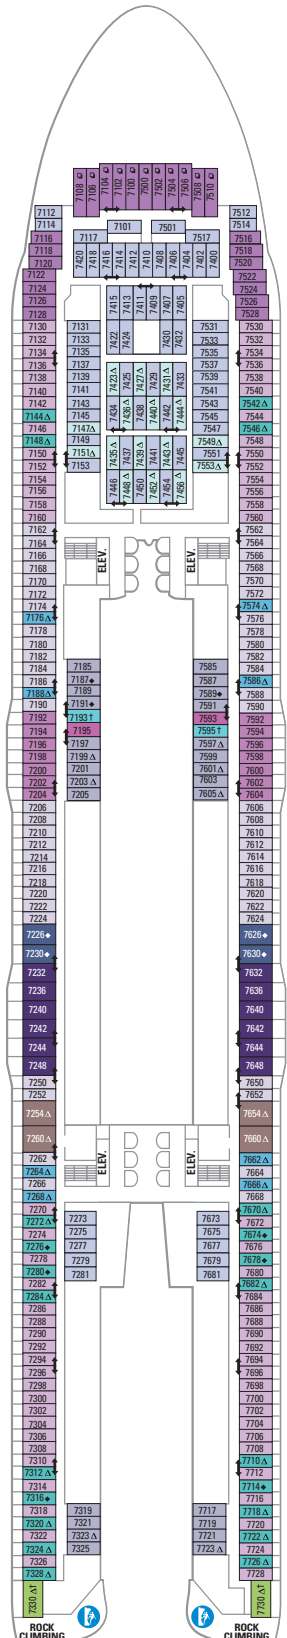

DECK 18

SUITES REFLECTING SECOND STORY OF LOFTS ON DECK 17

DECK 17

SUITES **RL** **OP** **CP** **TL** **L1** **L2**

DECK 16

LEGENDS

- Δ Stateroom with sofa bed
 - * Stateroom has third Pullman bed available
 - + Stateroom has third and fourth Pullman beds available
 - ◆ Stateroom with sofa bed and third Pullman bed available
 - ‡ Stateroom has four additional Pullman beds available
 - ↑ Connecting staterooms
 - ♿ Indicates accessible staterooms
 - ▣ Stateroom has an obstructed view
-
- 🍴 Dining Venue
 - 🎮 Entertainment Area
 - 🍹 Bars & Lounges
 - 👶 Kids & Teens Area
 - 🏊 Pool
 - ♨ Spa
 - 🏋 Fitness
 - 🏃 Running Track
 - 🧗 Rock climbing
 - 🌊 FlowRider®
 - ℹ Information
 - 🏢 Conference Center
 - 🛍 Shopping
 - 🎰 Casino

DECK 11

SUITES **A3 OS GS J4**

BALCONY **1A 1C 2C 1D 2D SD 6D**

BOARDWALK VIEW BALCONY **1I 2I 4I**

CENTRAL PARK VIEW BALCONY **1J 2J**

OCEAN VIEW **1K 6N**

INTERIOR **1R 1V 2V 3V 4V**

DECK 10

BALCONY **1C 2C 1D 3D 4D 7D 8D**

BOARDWALK VIEW BALCONY **1I 2I 4I**

OCEAN VIEW **6N**

INTERIOR **1S 1V 2V 3V 6V**

DECK 8

SUITES **A1 GS J3 J4**

BALCONY **1C 2C 1D 4D 7D 8D**

BOARDWALK VIEW BALCONY **1I 2I 4I**

OCEAN VIEW **6N**

INTERIOR **3V 6V**

DECK 7

SUITES **GS J3 J4**

BALCONY **1A 2C 1D 4D 7D 8D**

OCEAN VIEW **6N**

INTERIOR **1T 1V 2V 3V 6V**

DECK 6