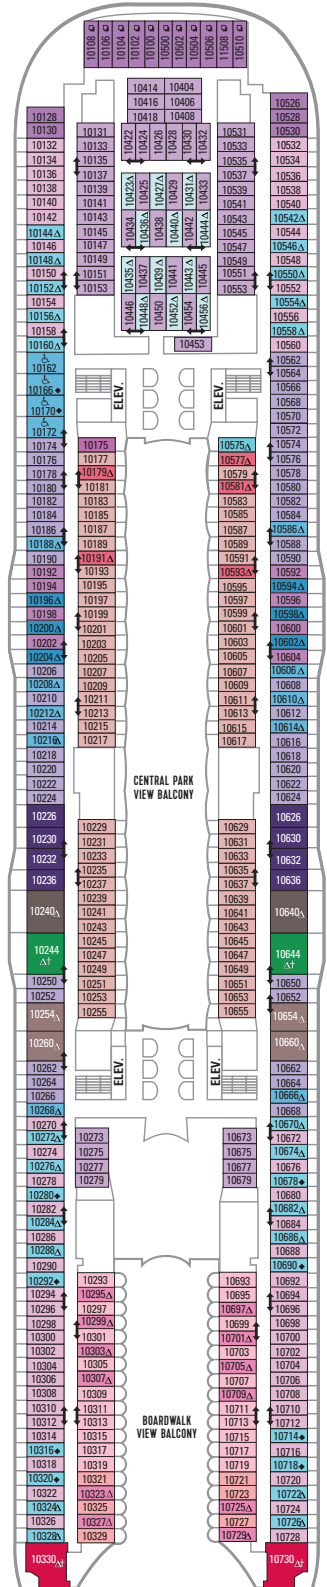

DECK 10

SUITES **A2 OS GT GS J4**

BALCONY **1C 2C 1D 2D SD 6D**

BOARDWALK VIEW BALCONY **1I 2I 4I**

CENTRAL PARK VIEW BALCONY **1J 2J**

OCEAN VIEW **6N**

INTERIOR **1V 2V 3V 4V**