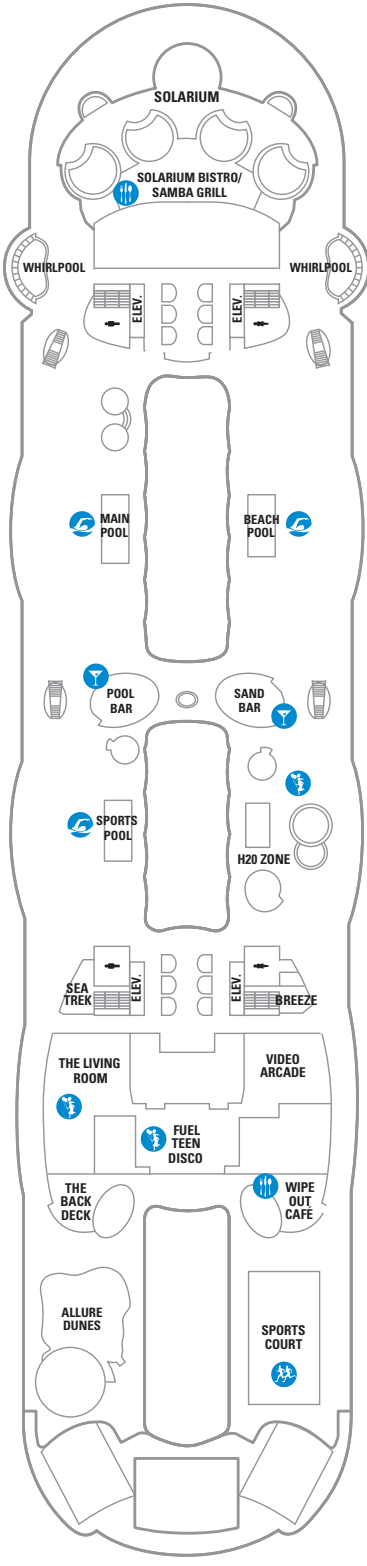

DECK 18

SUITES REFLECTING SECOND STORY OF LOFTS ON DECK 17

DECK 17

SUITES **RL** **OP** **CP** **TL** **L1** **L2**

DECK 16

LEGENDS

- Δ Stateroom with sofa bed
 - * Stateroom has third Pullman bed available
 - + Stateroom has third and fourth Pullman beds available
 - ◆ Stateroom with sofa bed and third Pullman bed available
 - ‡ Stateroom has four additional Pullman beds available
 - ↑ Connecting staterooms
 - ♿ Indicates accessible staterooms
 - ▣ Stateroom has an obstructed view
-
- 🍴 Dining Venue
 - 🎮 Entertainment Area
 - 🍹 Bars & Lounges
 - 👶 Kids & Teens Area
 - 🏊 Pool
 - ♨ Spa
 - 🏋 Fitness
 - 🏃 Running Track
 - 🧗 Rock climbing
 - 🌊 FlowRider®
 - ℹ Information
 - 🏢 Conference Center
 - 🛍 Shopping
 - 🎰 Casino

DECK 15

DECK 14

SUITES	A4	OS	GS	J3	J4	
BALCONY	1C	2C	1D	2D	5D	6D
BOARDWALK VIEW BALCONY	1I	2I	4I			
CENTRAL PARK VIEW BALCONY	1J	2J				
INTERIOR	1V	2V	4V			

DECK 12

SUITES	A3	GT	GS	J4		
BALCONY	1C	2C	1D	2D	5D	6D
BOARDWALK VIEW BALCONY	1I	2I	4I			
CENTRAL PARK VIEW BALCONY	1J	2J				
INTERIOR	1V	2V	4V			

DECK 11

SUITES **A3 OS GS J4**

BALCONY **1A 1C 2C 1D 2D SD 6D**

BOARDWALK VIEW BALCONY **1I 2I 4I**

CENTRAL PARK VIEW BALCONY **1J 2J**

OCEAN VIEW **1K 6N**

INTERIOR **1R 1V 2V 3V 4V**

DECK 10

SUITES **A2 OS GT GS J4**

BALCONY **1C 2C 1D 2D SD 6D**

BOARDWALK VIEW BALCONY **1I 2I 4I**

CENTRAL PARK VIEW BALCONY **1J 2J**

OCEAN VIEW **6N**

INTERIOR **1V 2V 3V 4V**

DECK 9

SUITES **A2 GT GS J4**