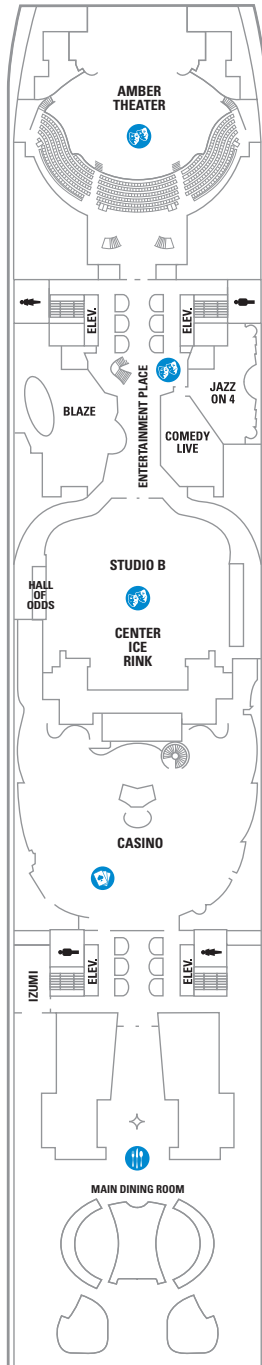

DECK 18

SUITES REFLECTING SECOND STORY OF LOFTS ON DECK 17

DECK 17

SUITES **RL** **OP** **CP** **TL** **L1** **L2**

DECK 16

LEGENDS

- Δ Stateroom with sofa bed
 - * Stateroom has third Pullman bed available
 - + Stateroom has third and fourth Pullman beds available
 - ◆ Stateroom with sofa bed and third Pullman bed available
 - ‡ Stateroom has four additional Pullman beds available
 - ↑ Connecting staterooms
 - ♿ Indicates accessible staterooms
 - ▣ Stateroom has an obstructed view
-
- 🍴 Dining Venue
 - 🎮 Entertainment Area
 - 🍹 Bars & Lounges
 - 👶 Kids & Teens Area
 - 🏊 Pool
 - ♨ Spa
 - 🏋 Fitness
 - 🏃 Running Track
 - 🧗 Rock climbing
 - 🌊 FlowRider®
 - ℹ Information
 - 🏢 Conference Center
 - 🛍 Shopping
 - 🎰 Casino

BALCONY **1C 2C 1D 3D 4D 7D 8D**

BOARDWALK VIEW BALCONY **1I 2I 4I**

OCEAN VIEW **6N**

INTERIOR **1S 1V 2V 3V 6V**

DECK 8

SUITES **A1 GS J3 J4**

BALCONY **1C 2C 1D 4D 7D 8D**

BOARDWALK VIEW BALCONY **1I 2I 4I**

OCEAN VIEW **6N**

INTERIOR **3V 6V**

DECK 7

SUITES **GS J3 J4**

BALCONY **1A 2C 1D 4D 7D 8D**

OCEAN VIEW **6N**

INTERIOR **1T 1V 2V 3V 6V**

DECK 6

SUITES **GS J3 J4**

BALCONY **1C 2C 1D 3D 4D 7D 8D**

INTERIOR **1V 2V 3V 6V**

DECK 5

DECK 4

DECK 3

OCEAN VIEW 1N 2N
INTERIOR 1V 2V

SUITES