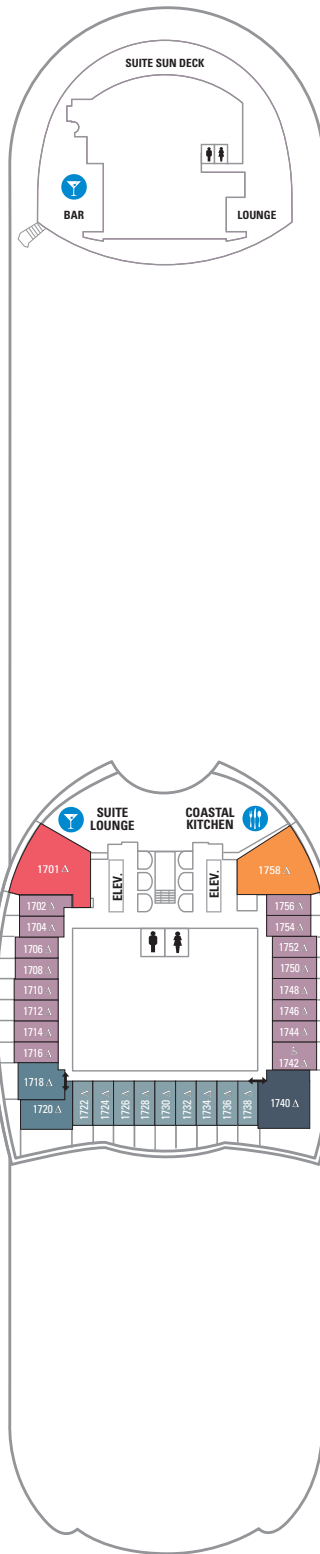

DECK 18

SUITES REFLECTING SECOND STORY OF LOFTS ON DECK 17

DECK 17

SUITES **RL** **OP** **CP** **TL** **L1** **L2**

DECK 16

LEGENDS

- Δ Stateroom with sofa bed
 - * Stateroom has third Pullman bed available
 - + Stateroom has third and fourth Pullman beds available
 - ◆ Stateroom with sofa bed and third Pullman bed available
 - ‡ Stateroom has four additional Pullman beds available
 - ↑ Connecting staterooms
 - ♿ Indicates accessible staterooms
 - ▣ Stateroom has an obstructed view
-
- 🍴 Dining Venue
 - 🎮 Entertainment Area
 - 🍹 Bars & Lounges
 - 👶 Kids & Teens Area
 - 🏊 Pool
 - ♨ Spa
 - 🏋 Fitness
 - 🏃 Running Track
 - 🧗 Rock climbing
 - 🌊 FlowRider®
 - ℹ Information
 - 🏢 Conference Center
 - 🛍 Shopping
 - 🎰 Casino

DECK 15

DECK 14

SUITES	A4	OS	GS	J3	J4	
BALCONY	1C	2C	1D	2D	5D	6D
BOARDWALK VIEW BALCONY	1I	2I	4I			
CENTRAL PARK VIEW BALCONY	1J	2J				
INTERIOR	1V	2V	4V			

DECK 12

SUITES	A3	GT	GS	J4		
BALCONY	1C	2C	1D	2D	5D	6D
BOARDWALK VIEW BALCONY	1I	2I	4I			
CENTRAL PARK VIEW BALCONY	1J	2J				
INTERIOR	1V	2V	4V			

DECK 11

SUITES **A3 OS GS J4**

BALCONY **1A 1C 2C 1D 2D SD 6D**

BOARDWALK VIEW BALCONY **1I 2I 4I**

CENTRAL PARK VIEW BALCONY **1J 2J**

OCEAN VIEW **1K 6N**

INTERIOR **1R 1V 2V 3V 4V**

DECK 10

BALCONY **1C 2C 1D 3D 4D 7D 8D**

BOARDWALK VIEW BALCONY **1I 2I 4I**

OCEAN VIEW **6N**

INTERIOR **1S 1V 2V 3V 6V**

DECK 8

SUITES **A1 GS J3 J4**

BALCONY **1C 2C 1D 4D 7D 8D**

BOARDWALK VIEW BALCONY **1I 2I 4I**