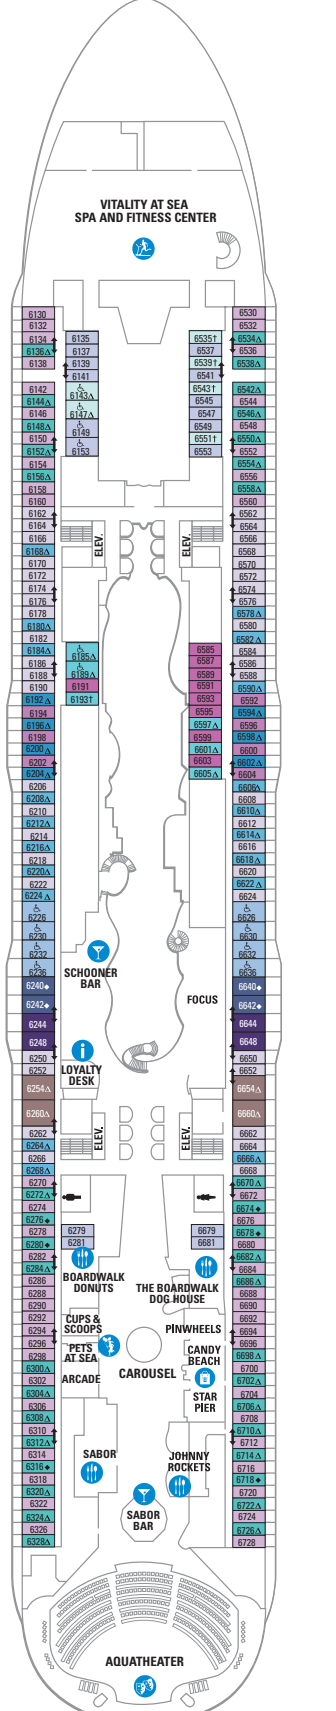

DECK 6

SUITES **GS J3 J4**

BALCONY **1C 2C 1D 3D 4D 7D 8D**

INTERIOR **1V 2V 3V 6V**