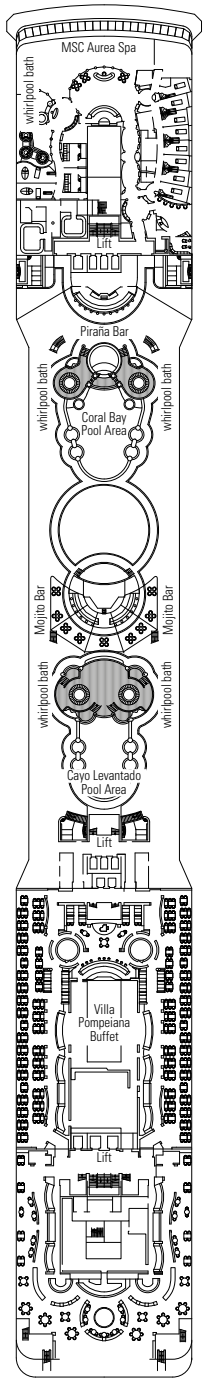

- Sport Deck 16
- Alfieri Deck 15
- Pascoli Deck 14
- Foscolo Deck 13
- Leopardi Deck 12
- D'Annunzio Deck 11
- Carducci Deck 10
- Ungaretti Deck 9
- Tasso Deck 8
- Manzoni Deck 7
- Dante Deck 6
- Petrarca Deck 5
- Boccaccio Deck 4

1.275 CABINS

Suites	18
Balcony*	809
Ocean View*	69
Outside with Partial View	104
Interior*	275

* Including cabins for guests with disabilities or reduced mobility.

CABINS CATEGORIES

BELLA > Interior
BELLA > Outside with Partial View
BELLA > Balcony

FANTASTICA > Interior
FANTASTICA > Ocean View
FANTASTICA > Balcony
FANTASTICA > Family Cabin*

AUREA > Balcony
AUREA > Suite

- All cabins have one double bed convertible to two single beds. Cabins for guests with disabilities or reduced mobility (H) have 2 single beds not convertible to one double bed, except cabin 15025.
- 3rd bed available in all categories.
- 4th bed available in all categories (except Suite Aurea).
- This symbol indicates only some of all the available combinations of family cabins. Please contact your travel agent for all the available options.

LEGEND

- ▲ Sofa bed
- Double sofa bed
- 3rd bed is a pullman bed
- 3rd and 4th beds are pullman beds
- ↔ Connecting Cabins
- ⊙ Cabins with restricted views
- H Cabin for guests with disabilities or reduced mobility
- Balcony with metal balustrade
- Balcony with half glass half metal balustrade

Ship configuration, data and descriptions may be subject to change depending on the season and on the destination and will be verified at the time of booking.