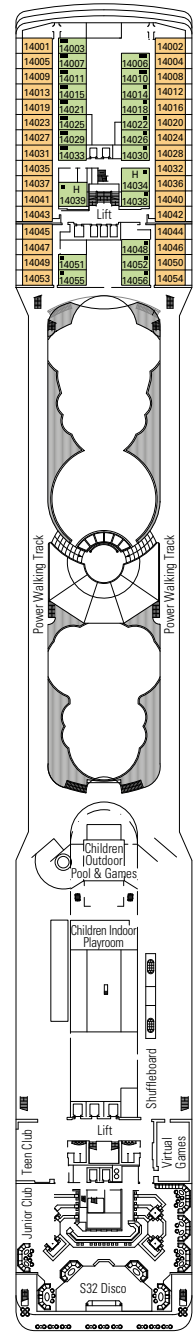

- Sport Deck 16
- Alfieri Deck 15
- Pascoli Deck 14
- Foscolo Deck 13
- Leopardi Deck 12
- D'Annunzio Deck 11
- Carducci Deck 10
- Ungaretti Deck 9
- Tasso Deck 8
- Manzoni Deck 7
- Dante Deck 6
- Petrarca Deck 5
- Boccaccio Deck 4

1.275 CABINS

Suites	18
Balcony*	809
Ocean View*	69
Outside with Partial View	104
Interior*	275

* Including cabins for guests with disabilities or reduced mobility.

CABINS CATEGORIES

BELLA > Interior
BELLA > Outside with Partial View
BELLA > Balcony

FANTASTICA > Interior
FANTASTICA > Ocean View
FANTASTICA > Balcony
FANTASTICA > Family Cabin*

AUREA > Balcony
AUREA > Suite

- All cabins have one double bed convertible to two single beds. Cabins for guests with disabilities or reduced mobility (H) have 2 single beds not convertible to one double bed, except cabin 15025.
- 3rd bed available in all categories.
- 4th bed available in all categories (except Suite Aurea).
- This symbol indicates only some of all the available combinations of family cabins. Please contact your travel agent for all the available options.

LEGEND

- ▲ Sofa bed
- Double sofa bed
- 3rd bed is a pullman bed
- 3rd and 4th beds are pullman beds
- ↔ Connecting Cabins
- ⊙ Cabins with restricted views
- H Cabin for guests with disabilities or reduced mobility
- Balcony with metal balustrade
- Balcony with half glass half metal balustrade

Ship configuration, data and descriptions may be subject to change depending on the season and on the destination and will be verified at the time of booking.