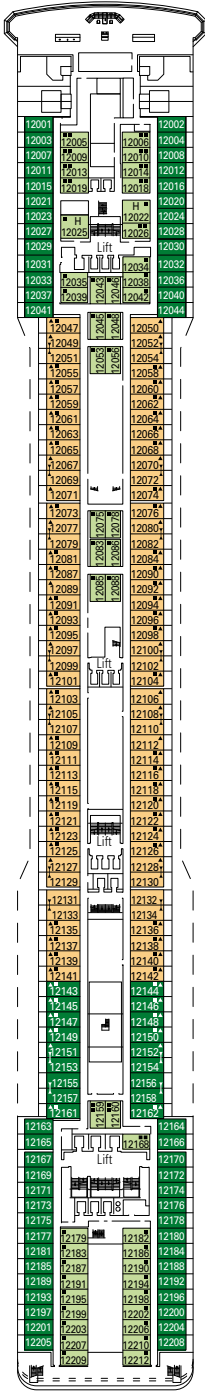

- Sport Deck 16
- Alfieri Deck 15
- Pascoli Deck 14
- Foscolo Deck 13
- Leopardi Deck 12
- D'Annunzio Deck 11
- Carducci Deck 10
- Ungaretti Deck 9
- Tasso Deck 8
- Manzoni Deck 7
- Dante Deck 6
- Petrarca Deck 5
- Boccaccio Deck 4

1.275 CABINS

Suites	18
Balcony*	809
Ocean View*	69
Outside with Partial View	104
Interior*	275

* Including cabins for guests with disabilities or reduced mobility.

CABINS CATEGORIES

BELLA > Interior
BELLA > Outside with Partial View
BELLA > Balcony

FANTASTICA > Interior
FANTASTICA > Ocean View
FANTASTICA > Balcony
FANTASTICA > Family Cabin*

AUREA > Balcony
AUREA > Suite

- All cabins have one double bed convertible to two single beds. Cabins for guests with disabilities or reduced mobility (H) have 2 single beds not convertible to one double bed, except cabin 15025.
- 3rd bed available in all categories.
- 4th bed available in all categories (except Suite Aurea).
- This symbol indicates only some of all the available combinations of family cabins. Please contact your travel agent for all the available options.

LEGEND

- ▲ Sofa bed
- Double sofa bed
- 3rd bed is a pullman bed
- 3rd and 4th beds are pullman beds
- ↔ Connecting Cabins
- ⊙ Cabins with restricted views
- H Cabin for guests with disabilities or reduced mobility
- Balcony with metal balustrade
- Balcony with half glass half metal balustrade

Ship configuration, data and descriptions may be subject to change depending on the season and on the destination and will be verified at the time of booking.