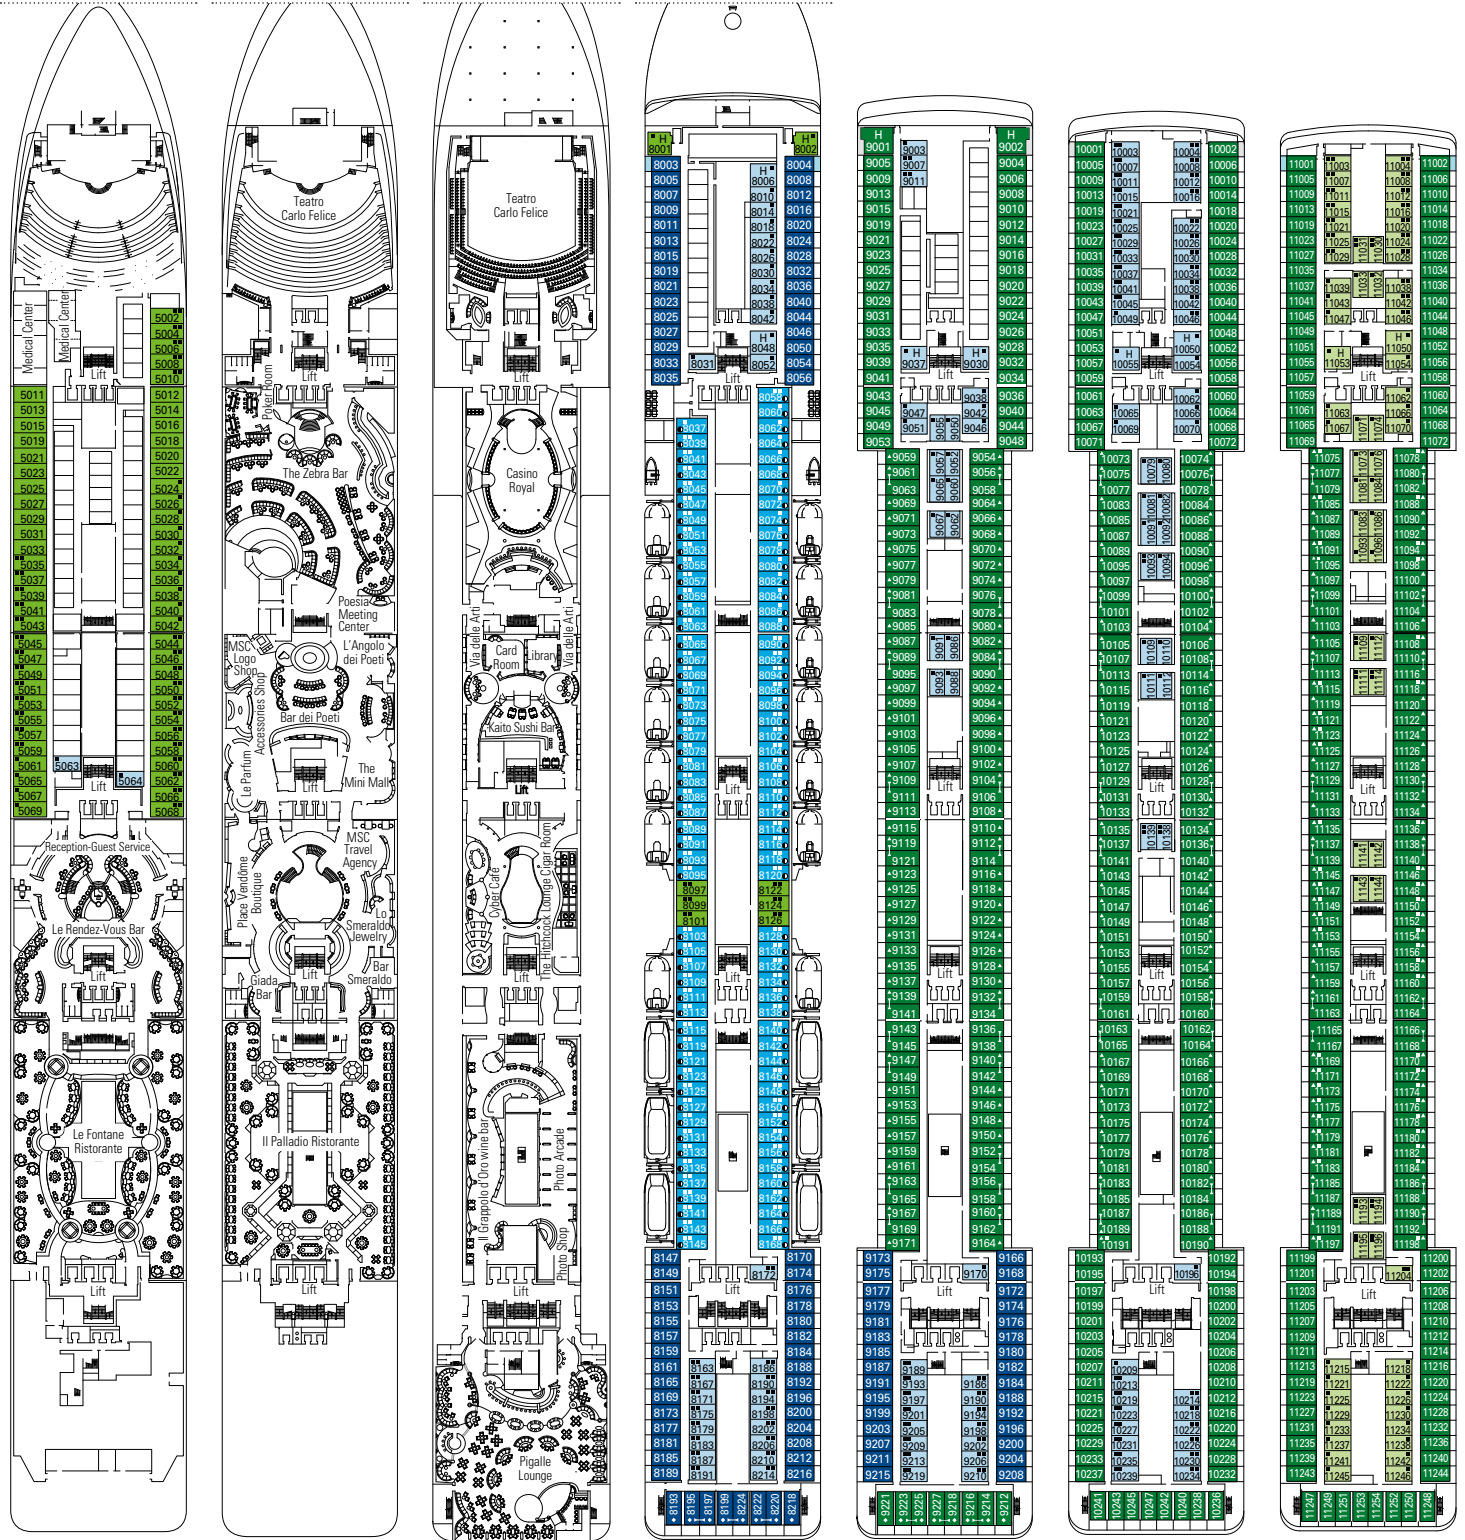

CORAL BAY POOL AREA

DECK 5
PETRARCA

DECK 6
DANTE

DECK 7
MANZONI

DECK 8
TASSO

DECK 9
UNGARETTI

DECK 10
CARDUCCI

DECK 11
D'ANNUNZIO