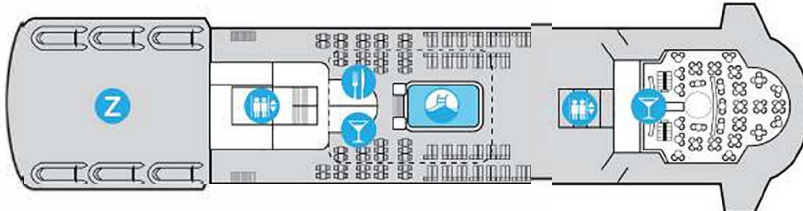

DECK 8

DECK 7

DECK 6

DECK 5

DECK 4

DECK 3

SYMBOL KEY

- BEVERAGE
- RESTAURANT
- POOL/SPAS
- SMALL BOAT STORAGE
- SLEEPS 3 WITH SOFA BED
- SPA
- WATER'S EDGE OUTDOOR VIEWING & HEATED SEATING
- THEATRE
- RECEPTION/INFORMATION
- MUD ROOM & SMALL BOAT EMBARK
- JOGGING TRACK
- EXERCISE ROOM
- ELEVATOR / STAIRS
- STAIRS

CATEGORIES

SUITES

- NAVIGATOR (NS)
- DISCOVERY (DS)
- JOURNEY (JS)

STATEROOMS

- HORIZON DELUXE (E1)
- VERANDA DELUXE (E2)
- HORIZON (A1)
- HORIZON (A2)
- VERANDA (B1)
- VERANDA (B2)
- ADVENTURE (C1)

SPECIFICATIONS

- LENGTH**
129m / 423'
- WIDTH**
18m / 62'
- GROSS TONS**
10,000t
- DECKS**
6
- ACCOMMODATIONS**
98
- CRUISING SPEED**
16kt / 18mph