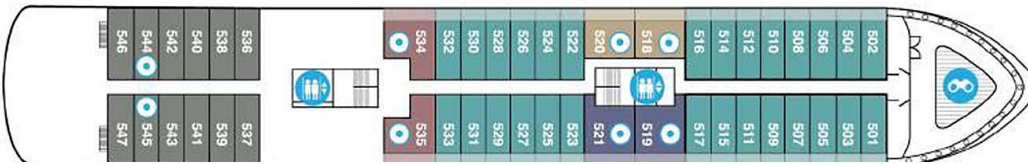

DECK 8

DECK 7

DECK 6

DECK 5

DECK 4

DECK 3

SYMBOL KEY

- BEVERAGE
- RESTAURANT
- POOL/SPAS
- SMALL BOAT STORAGE
- SLEEPS 3 WITH SOFA BED
- SPA
- WATER'S EDGE OUTDOOR VIEWING & HEATED SEATING
- THEATRE
- RECEPTION/INFORMATION
- MUD ROOM & SMALL BOAT EMBARK
- JOGGING TRACK
- EXERCISE ROOM
- ELEVATOR / STAIRS
- STAIRS

CATEGORIES

SUITES

- NAVIGATOR (NS)
- DISCOVERY (DS)
- JOURNEY (JS)

STATEROOMS

- HORIZON DELUXE (E1)
- VERANDA DELUXE (E2)
- HORIZON (A1)
- HORIZON (A2)
- VERANDA (B1)
- VERANDA (B2)
- ADVENTURE (C1)

SPECIFICATIONS

- LENGTH**
129m / 423'
- WIDTH**
18m / 62'
- GROSS TONS**
10,000t
- DECKS**
6
- ACCOMMODATIONS**
98
- CRUISING SPEED**
16kt / 18mph