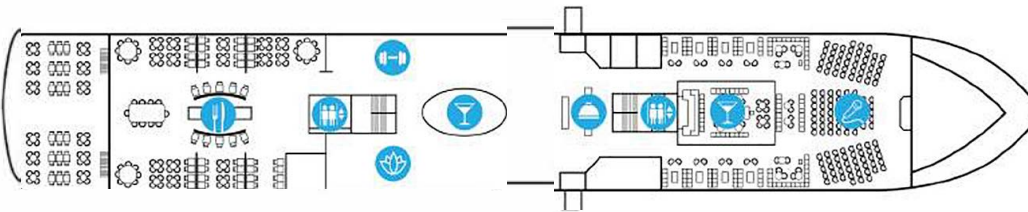

DECK 8

DECK 7

DECK 6

DECK 5

DECK 4

DECK 3

SYMBOL KEY

- BEVERAGE
- RESTAURANT
- POOL/SPAS
- SMALL BOAT STORAGE
- SLEEPS 3 WITH SOFA BED
- SPA
- WATER'S EDGE OUTDOOR VIEWING & HEATED SEATING
- THEATRE
- RECEPTION/INFORMATION
- MUD ROOM & SMALL BOAT EMBARK
- JOGGING TRACK
- EXERCISE ROOM
- ELEVATOR / STAIRS
- STAIRS

CATEGORIES

SUITES

- NAVIGATOR (NS)
- DISCOVERY (DS)
- JOURNEY (JS)

STATEROOMS

- HORIZON DELUXE (E1)
- VERANDA DELUXE (E2)
- HORIZON (A1)
- HORIZON (A2)
- VERANDA (B1)
- VERANDA (B2)
- ADVENTURE (C1)

SPECIFICATIONS

- LENGTH**
129m / 423'
- WIDTH**
18m / 62'
- GROSS TONS**
10,000t
- DECKS**
6
- ACCOMMODATIONS**
98
- CRUISING SPEED**
16kt / 18mph