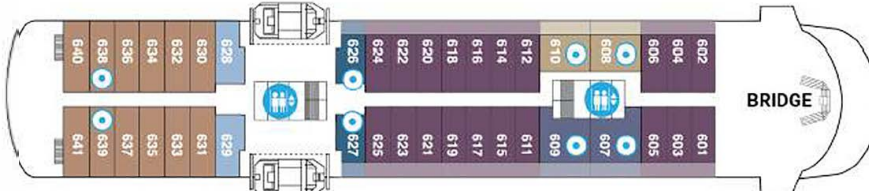

DECK 8

DECK 7

DECK 6

DECK 5

DECK 4

DECK 3

SYMBOL KEY

- BEVERAGE
- RESTAURANT
- POOL/SPAS
- SMALL BOAT STORAGE
- SLEEPS 3 WITH SOFA BED
- SPA
- WATER'S EDGE OUTDOOR VIEWING & HEATED SEATING
- THEATRE
- RECEPTION/INFORMATION
- MUD ROOM & SMALL BOAT EMBARK
- JOGGING TRACK
- EXERCISE ROOM
- ELEVATOR / STAIRS
- STAIRS

CATEGORIES

SUITES

- NAVIGATOR (NS)
- DISCOVERY (DS)
- JOURNEY (JS)

STATEROOMS

- HORIZON DELUXE (E1)
- VERANDA DELUXE (E2)
- HORIZON (A1)
- HORIZON (A2)
- VERANDA (B1)
- VERANDA (B2)
- ADVENTURE (C1)

SPECIFICATIONS

- LENGTH**
129m / 423'
- WIDTH**
18m / 62'
- GROSS TONS**
10,000t
- DECKS**
6
- ACCOMMODATIONS**
98
- CRUISING SPEED**
16kt / 18mph