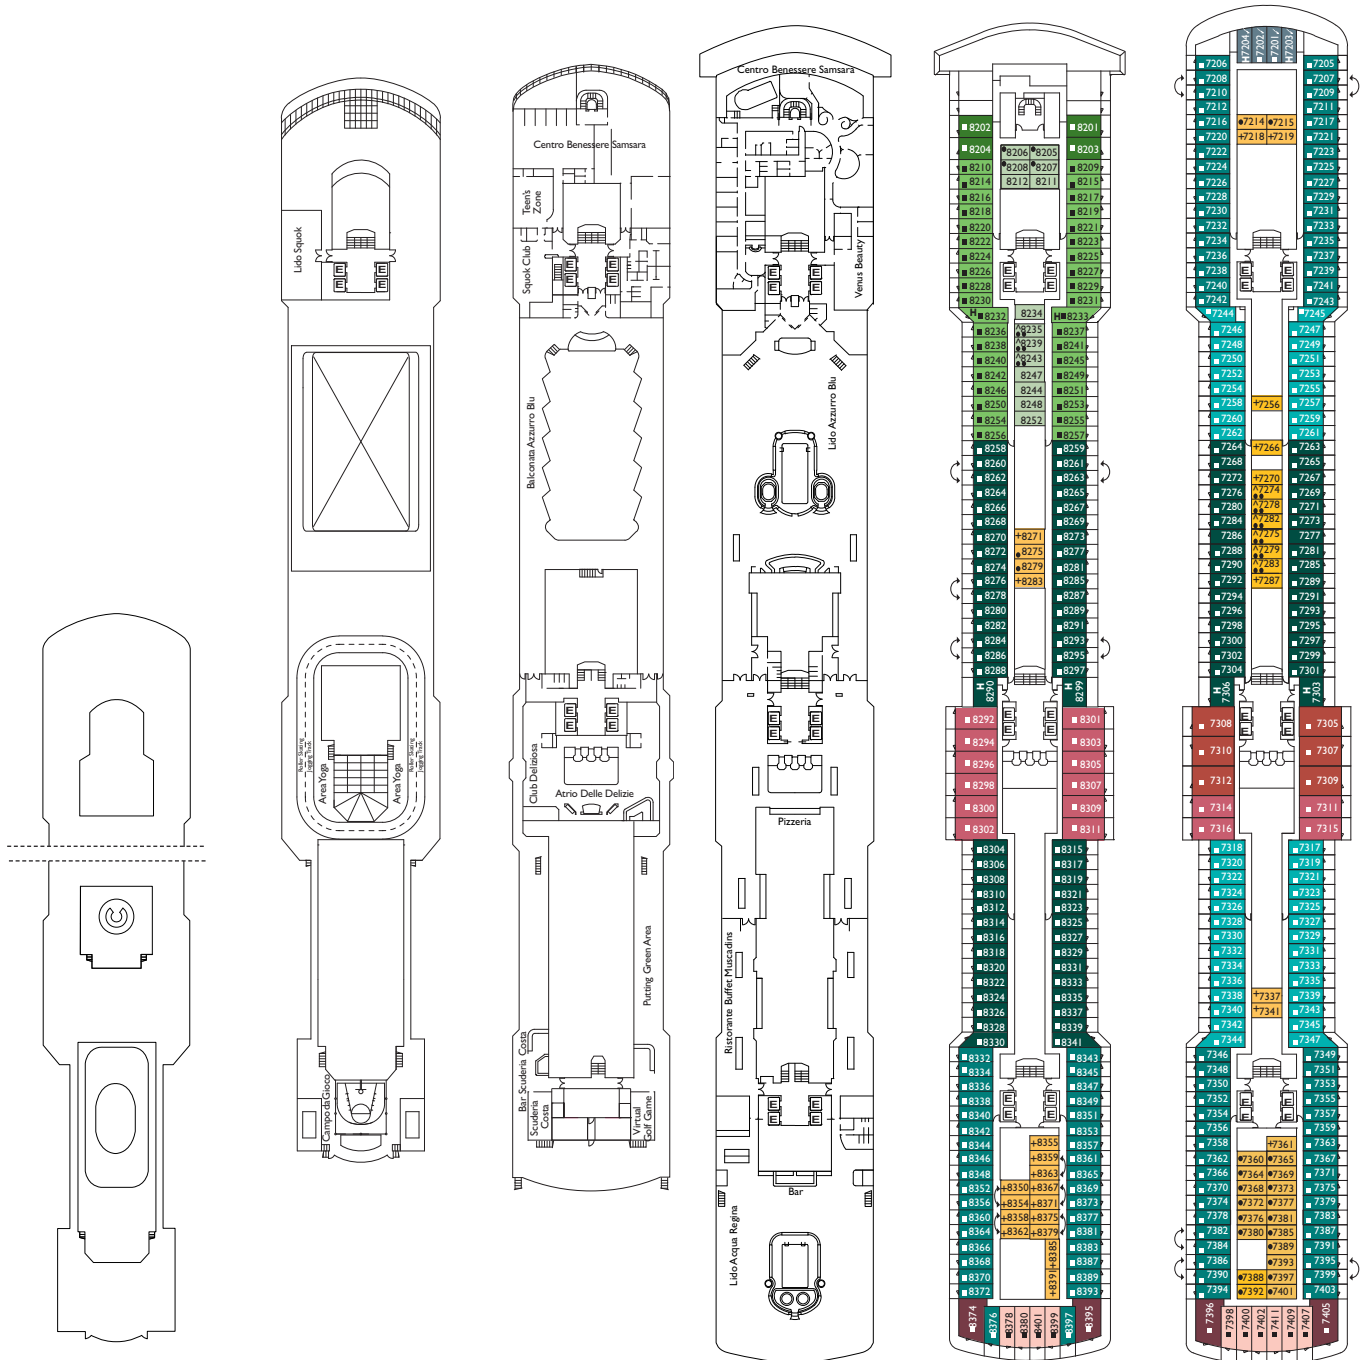

## Cabin grades

- I1** Inside. Camelia, Giglio
- I2** Inside. Camelia, Giglio, Ortensia
- I3** Inside. Ibisco, Petunia
- I4** Inside. Narciso
- E1** Ocean View (obstructed view) Camelia
- E2** Ocean View. Narciso, Ortensia, Ibisco
- B1** Ocean View Balcony. Giglio
- B2** Ocean View Balcony. Camelia
- B3** Ocean View Balcony. Giglio
- B4** Ocean View Balcony. Ortensia
- B5** Ocean View Balcony. Ortensia
- B6** Ocean View Balcony. Ortensia, Ibisco, Petunia
- B7** Ocean View Balcony. Ibisco
- B8** Ocean View Balcony. Ibisco, Petunia
- MS** Mini Suite ith Ocean View Balcony. Camelia, Giglio, Ibisco, Petunia
- S** Suite with Ocean View Balcony. Giglio, Ortensia, Ibisco, Petunia
- PS** Panorama Suite with Ocean View Balcony. Camelia, Giglio, Ortensia, Ibisco, Petunia
- GS** Grand Suite with Ocean View Balcony. Ibisco

Please note: Double bed available in all grades. 3rd berth available in all grades except MS & Samsara. 4th berth available in all grades except MS, S, PS, GS & Samsara.

DECK 12 GIRASOLE

DECK 11 FUXIA

DECK 10 MAGNOLIA

DECK 9 ORCHIDEA

DECK 8 PETUNIA

DECK 7 IBISCO

Grt: 92.600 t  
 Length: 294 m  
 Width: 32,25 m  
 Cruising speed: 21,6 knots  
 Max speed: 23,6 knots

Key

- ✓ cabin with obstructed view
- 1 additional upper foldaway berth
- 2 additional upper foldaway berths
- ↔ interconnecting cabins
- additional single sofa-bed
- H cabin for disabled guests
- E lift

Samsara Cabins & Suites

- SI Samsara Inside. Petunia
- SB Samsara with Ocean View Balcony. Petunia
- SU Samsara Suite with Ocean View Balcony. Petunia

DECK 6 ORTENSIA      DECK 5 GIGLIO      DECK 4 CAMELIA      DECK 3 AZALEA      DECK 2 GARDENIA      DECK 1 NARCISO