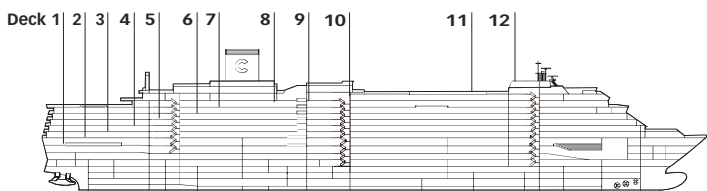

## Cabin grades

- I1** Inside. Camelia, Giglio
- I2** Inside. Camelia, Giglio, Ortensia
- I3** Inside. Ibisco, Petunia
- I4** Inside. Narciso
- E1** Ocean View (obstructed view) Camelia
- E2** Ocean View. Narciso, Ortensia, Ibisco
- B1** Ocean View Balcony. Giglio
- B2** Ocean View Balcony. Camelia
- B3** Ocean View Balcony. Giglio
- B4** Ocean View Balcony. Ortensia
- B5** Ocean View Balcony. Ortensia
- B6** Ocean View Balcony. Ortensia, Ibisco, Petunia
- B7** Ocean View Balcony. Ibisco
- B8** Ocean View Balcony. Ibisco, Petunia
- MS** Mini Suite ith Ocean View Balcony. Camelia, Giglio, Ibisco, Petunia
- S** Suite with Ocean View Balcony. Giglio, Ortensia, Ibisco, Petunia
- PS** Panorama Suite with Ocean View Balcony. Camelia, Giglio, Ortensia, Ibisco, Petunia
- GS** Grand Suite with Ocean View Balcony. Ibisco

Please note: Double bed available in all grades. 3rd berth available in all grades except MS & Samsara. 4th berth available in all grades except MS, S, PS, GS & Samsara.

DECK 12 GIRASOLE

DECK 11 FUXIA

DECK 10 MAGNOLIA

DECK 9 ORCHIDEA

DECK 8 PETUNIA

DECK 7 IBISCO

Grt: 92.600 t  
 Length: 294 m  
 Width: 32,25 m  
 Cruising speed: 21,6 knots  
 Max speed: 23,6 knots

Key

- ✓ cabin with obstructed view
- 1 additional upper foldaway berth
- 2 additional upper foldaway berths
- ↔ interconnecting cabins
- additional single sofa-bed
- H cabin for disabled guests
- E lift