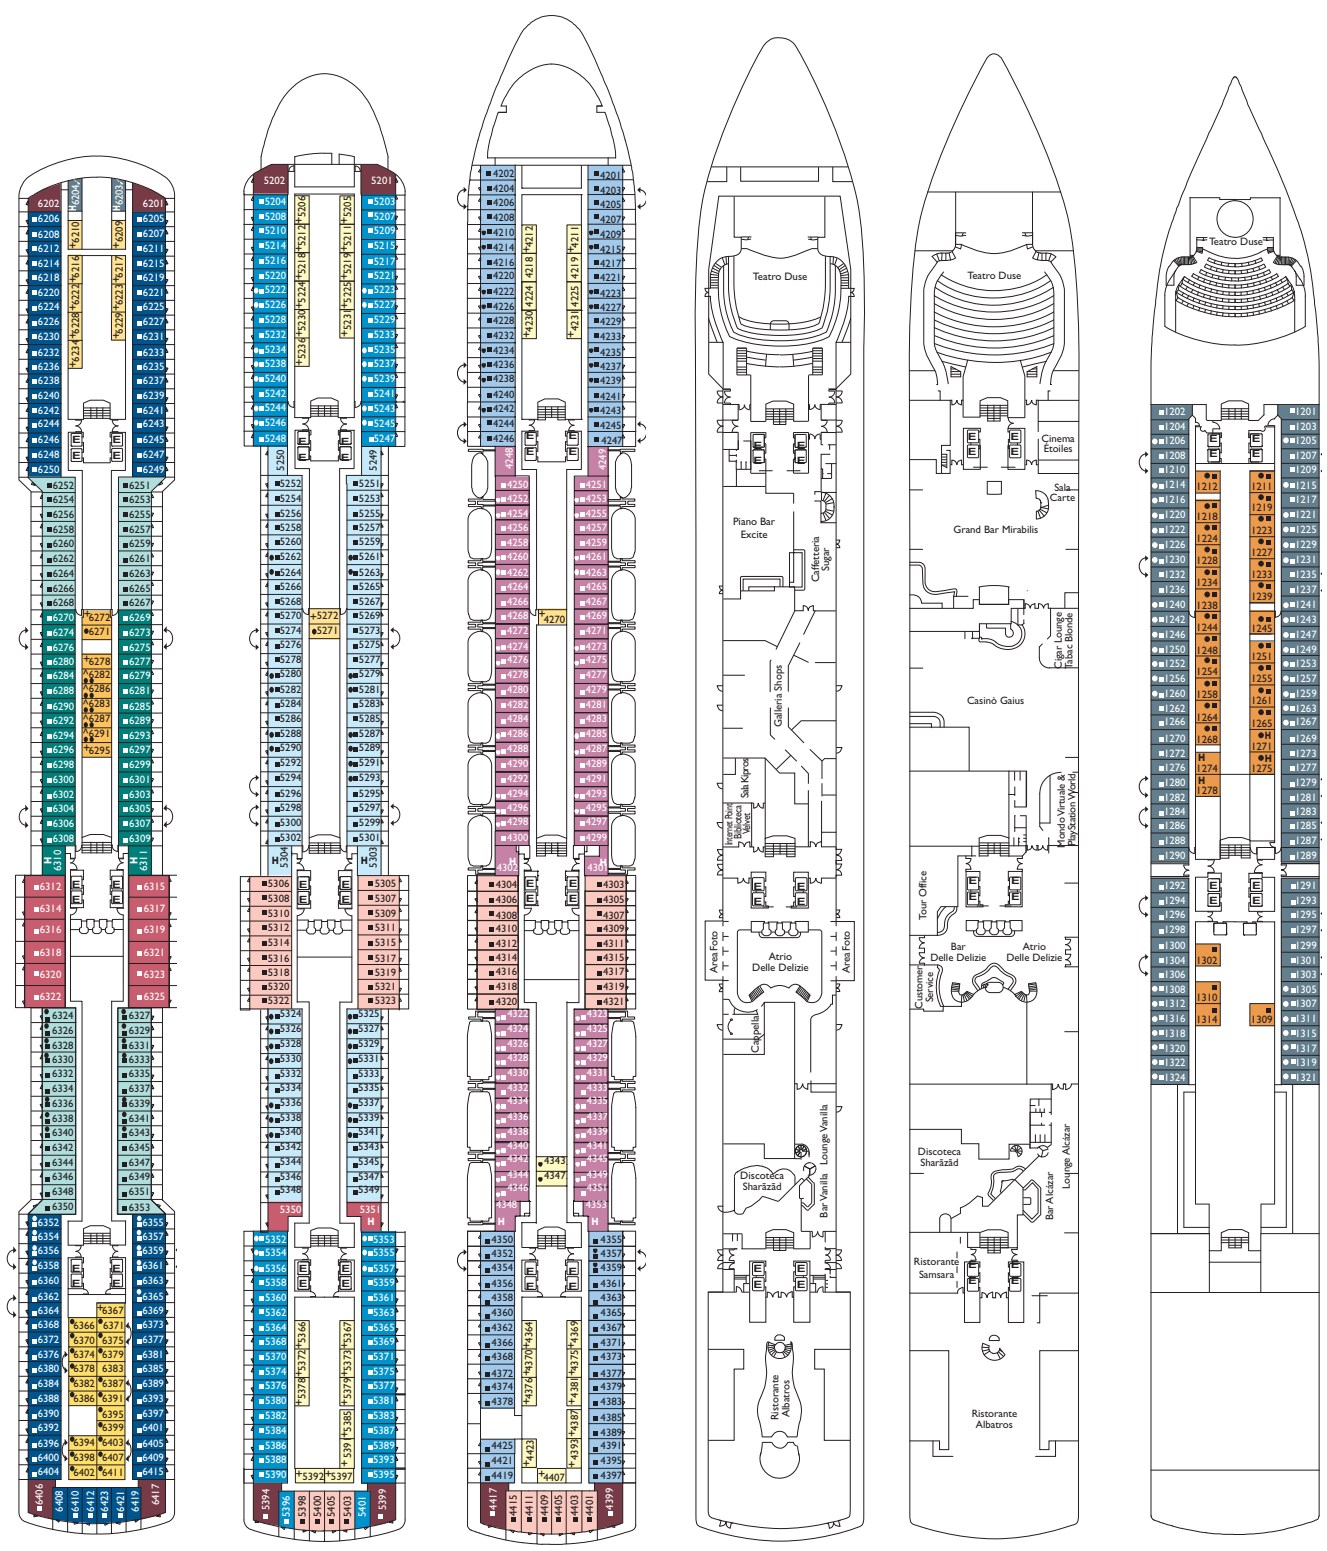

## Cabin grades

- I1** Inside. Camelia, Giglio
- I2** Inside. Camelia, Giglio, Ortensia
- I3** Inside. Ibisco, Petunia
- I4** Inside. Narciso
- E1** Ocean View (obstructed view) Camelia
- E2** Ocean View. Narciso, Ortensia, Ibisco
- B1** Ocean View Balcony. Giglio
- B2** Ocean View Balcony. Camelia
- B3** Ocean View Balcony. Giglio
- B4** Ocean View Balcony. Ortensia
- B5** Ocean View Balcony. Ortensia
- B6** Ocean View Balcony. Ortensia, Ibisco, Petunia
- B7** Ocean View Balcony. Ibisco
- B8** Ocean View Balcony. Ibisco, Petunia
- MS** Mini Suite ith Ocean View Balcony. Camelia, Giglio, Ibisco, Petunia
- S** Suite with Ocean View Balcony. Giglio, Ortensia, Ibisco, Petunia
- PS** Panorama Suite with Ocean View Balcony. Camelia, Giglio, Ortensia, Ibisco, Petunia
- GS** Grand Suite with Ocean View Balcony. Ibisco

Please note: Double bed available in all grades. 3rd berth available in all grades except MS & Samsara. 4th berth available in all grades except MS, S, PS, GS & Samsara.

DECK 12 GIRASOLE

DECK 11 FUXIA

DECK 10 MAGNOLIA

DECK 9 ORCHIDEA

DECK 8 PETUNIA

DECK 7 IBISCO

Grt: 92.600 t  
 Length: 294 m  
 Width: 32,25 m  
 Cruising speed: 21,6 knots  
 Max speed: 23,6 knots

Key

- ✓ cabin with obstructed view
- 1 additional upper foldaway berth
- 2 additional upper foldaway berths
- ↔ interconnecting cabins
- additional single sofa-bed
- H cabin for disabled guests
- E lift

Samsara Cabins & Suites

- SI Samsara Inside. Petunia
- SB Samsara with Ocean View Balcony. Petunia
- SU Samsara Suite with Ocean View Balcony. Petunia

DECK 6 ORTENSIA      DECK 5 GIGLIO      DECK 4 CAMELIA      DECK 3 AZALEA      DECK 2 GARDENIA      DECK 1 NARCISO