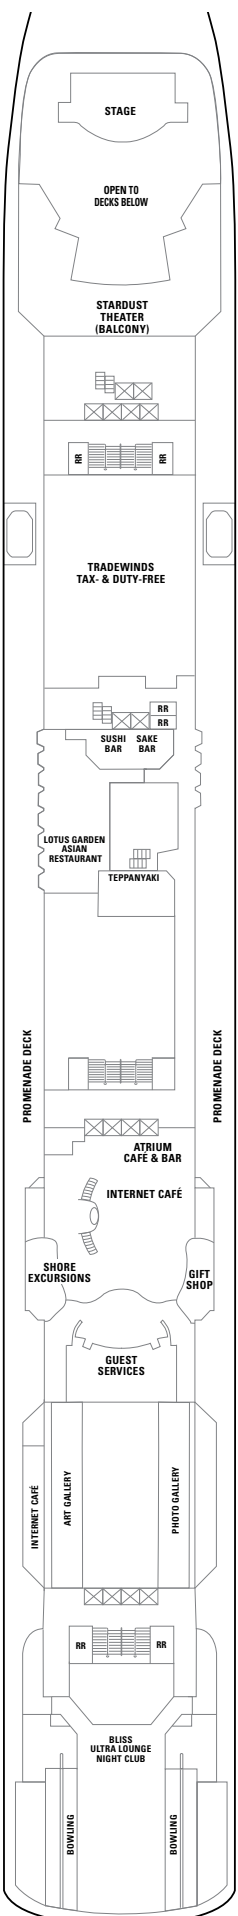

NORWEGIAN PEARL DECK PLANS

FEATURES

- 17 Dining Options/
15 Bars & Lounges
- 2 Main Pools* / 1 Kids' Pool
- 6 Hot Tubs
- The Haven by Norwegian
- Two 2-Lane Bowling Alleys
- Climbing Wall
- Casino
- Spa & Beauty Salon
- Fitness Center
- Youth Centers

◇ Heated pool available

SYMBOL LEGEND

- Stateroom with facilities for the disabled
(For information, contact Reservations)
- PrivaSea partially enclosed balcony
- ↕ Connecting staterooms
- ▲ Third-person occupancy available
- + Third- and/or fourth-person occupancy available
- ★ Third-, fourth- and/or fifth-person occupancy available
- ☆ Up-to-sixth-person occupancy available
- ⊠ Elevator
- RR Restroom

DECK 15

DECK 14

DECK 13

DECK 12

DECK 11

DECK 10

SC M1 MA MB MX IT IA IC

H3 SE SF B1 B2 BA BB IT IA IC

H3 SE SF B1 B2 B3 BA
BC II IB ID

DECK 9

SF B1 B2 B3 BD OA OK
OX II IB ID

DECK 8

DECK 7

DECK 6

O1 OB OC OF OG IE IF

DECK 5