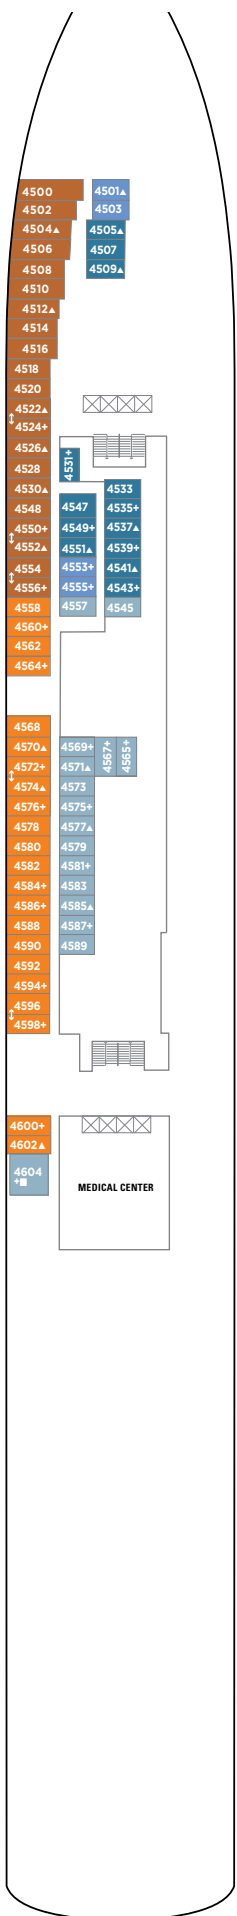

NORWEGIAN PEARL DECK PLANS

FEATURES

- 17 Dining Options/
15 Bars & Lounges
- 2 Main Pools* / 1 Kids' Pool
- 6 Hot Tubs
- The Haven by Norwegian
- Two 2-Lane Bowling Alleys
- Climbing Wall
- Casino
- Spa & Beauty Salon
- Fitness Center
- Youth Centers

◇ Heated pool available

SYMBOL LEGEND

- Stateroom with facilities for the disabled
(For information, contact Reservations)
- PrivaSea partially enclosed balcony
- ↕ Connecting staterooms
- ▲ Third-person occupancy available
- + Third- and/or fourth-person occupancy available
- ★ Third-, fourth- and/or fifth-person occupancy available
- ☆ Up-to-sixth-person occupancy available
- ⊠ Elevator
- RR Restroom

DECK 15

DECK 14

DECK 13

DECK 12

DECK 11

DECK 10

SC M1 MA MB MX IT IA IC

H3 SE SF B1 B2 BA BB IT IA IC

H3 SE SF B1 B2 B3 BA
BC II IB ID

DECK 9

SF B1 B2 B3 BD OA OK
OX II IB ID

DECK 8

DECK 7

DECK 6

O1 OB OC OF OG IE IF

DECK 5