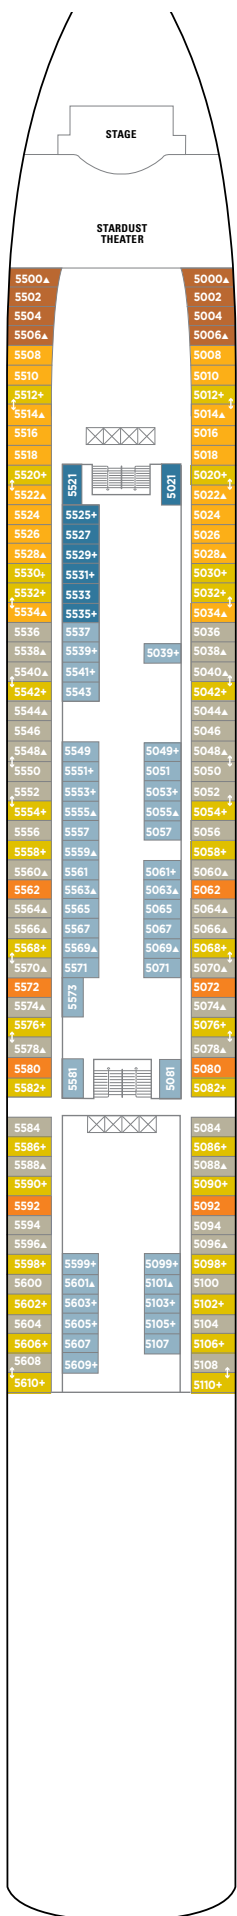

NORWEGIAN PEARL DECK PLANS

FEATURES

- 17 Dining Options/
15 Bars & Lounges
- 2 Main Pools* / 1 Kids' Pool
- 6 Hot Tubs
- The Haven by Norwegian
- Two 2-Lane Bowling Alleys
- Climbing Wall
- Casino
- Spa & Beauty Salon
- Fitness Center
- Youth Centers

◇ Heated pool available

SYMBOL LEGEND

- Stateroom with facilities for the disabled
(For information, contact Reservations)
- PrivaSea partially enclosed balcony
- ↕ Connecting staterooms
- ▲ Third-person occupancy available
- + Third- and/or fourth-person occupancy available
- ★ Third-, fourth- and/or fifth-person occupancy available
- ☆ Up-to-sixth-person occupancy available
- ⊠ Elevator
- RR Restroom

DECK 15

DECK 14

DECK 13

DECK 12

DECK 11

DECK 10

SC M1 MA MB MX IT IA IC

H3 SE SF B1 B2 BA BB IT IA IC

H3 SE SF B1 B2 B3 BA
BC II IB ID

DECK 9

SF B1 B2 B3 BD OA OK
OX II IB ID

DECK 8

DECK 7

DECK 6

O1 OB OC OF OG IE IF

DECK 5