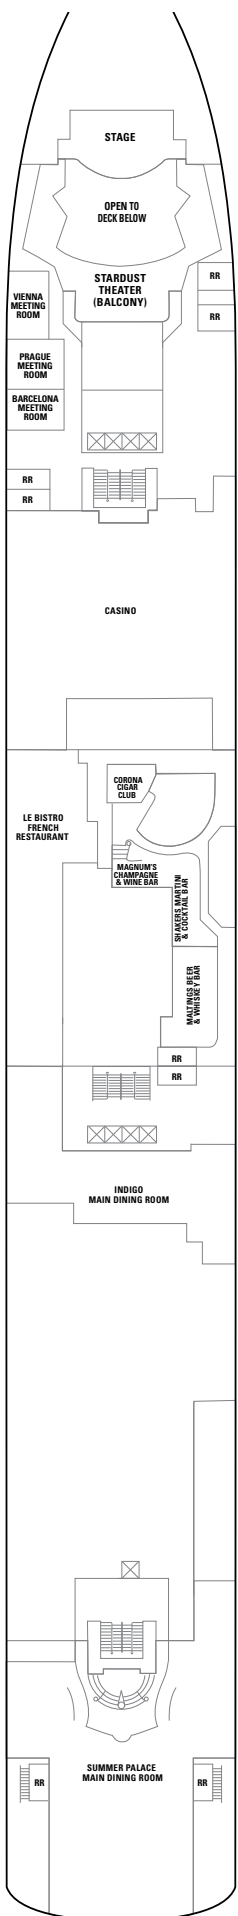

NORWEGIAN PEARL DECK PLANS

FEATURES

- 17 Dining Options/
15 Bars & Lounges
- 2 Main Pools* / 1 Kids' Pool
- 6 Hot Tubs
- The Haven by Norwegian
- Two 2-Lane Bowling Alleys
- Climbing Wall
- Casino
- Spa & Beauty Salon
- Fitness Center
- Youth Centers

◇ Heated pool available

SYMBOL LEGEND

- Stateroom with facilities for the disabled
(For information, contact Reservations)
- PrivaSea partially enclosed balcony
- ↕ Connecting staterooms
- ▲ Third-person occupancy available
- + Third- and/or fourth-person occupancy available
- ★ Third-, fourth- and/or fifth-person occupancy available
- ☆ Up-to-sixth-person occupancy available
- ⊠ Elevator
- RR Restroom

DECK 15

DECK 14

DECK 13

DECK 12

DECK 11

DECK 10

SC M1 MA MB MX IT IA IC

H3 SE SF B1 B2 BA BB IT IA IC

H3 SE SF B1 B2 B3 BA
BC II IB ID

DECK 9

SF B1 B2 B3 BD OA OK
OX II IB ID

DECK 8

DECK 7

DECK 6

O1 OB OC OF OG IE IF

DECK 5