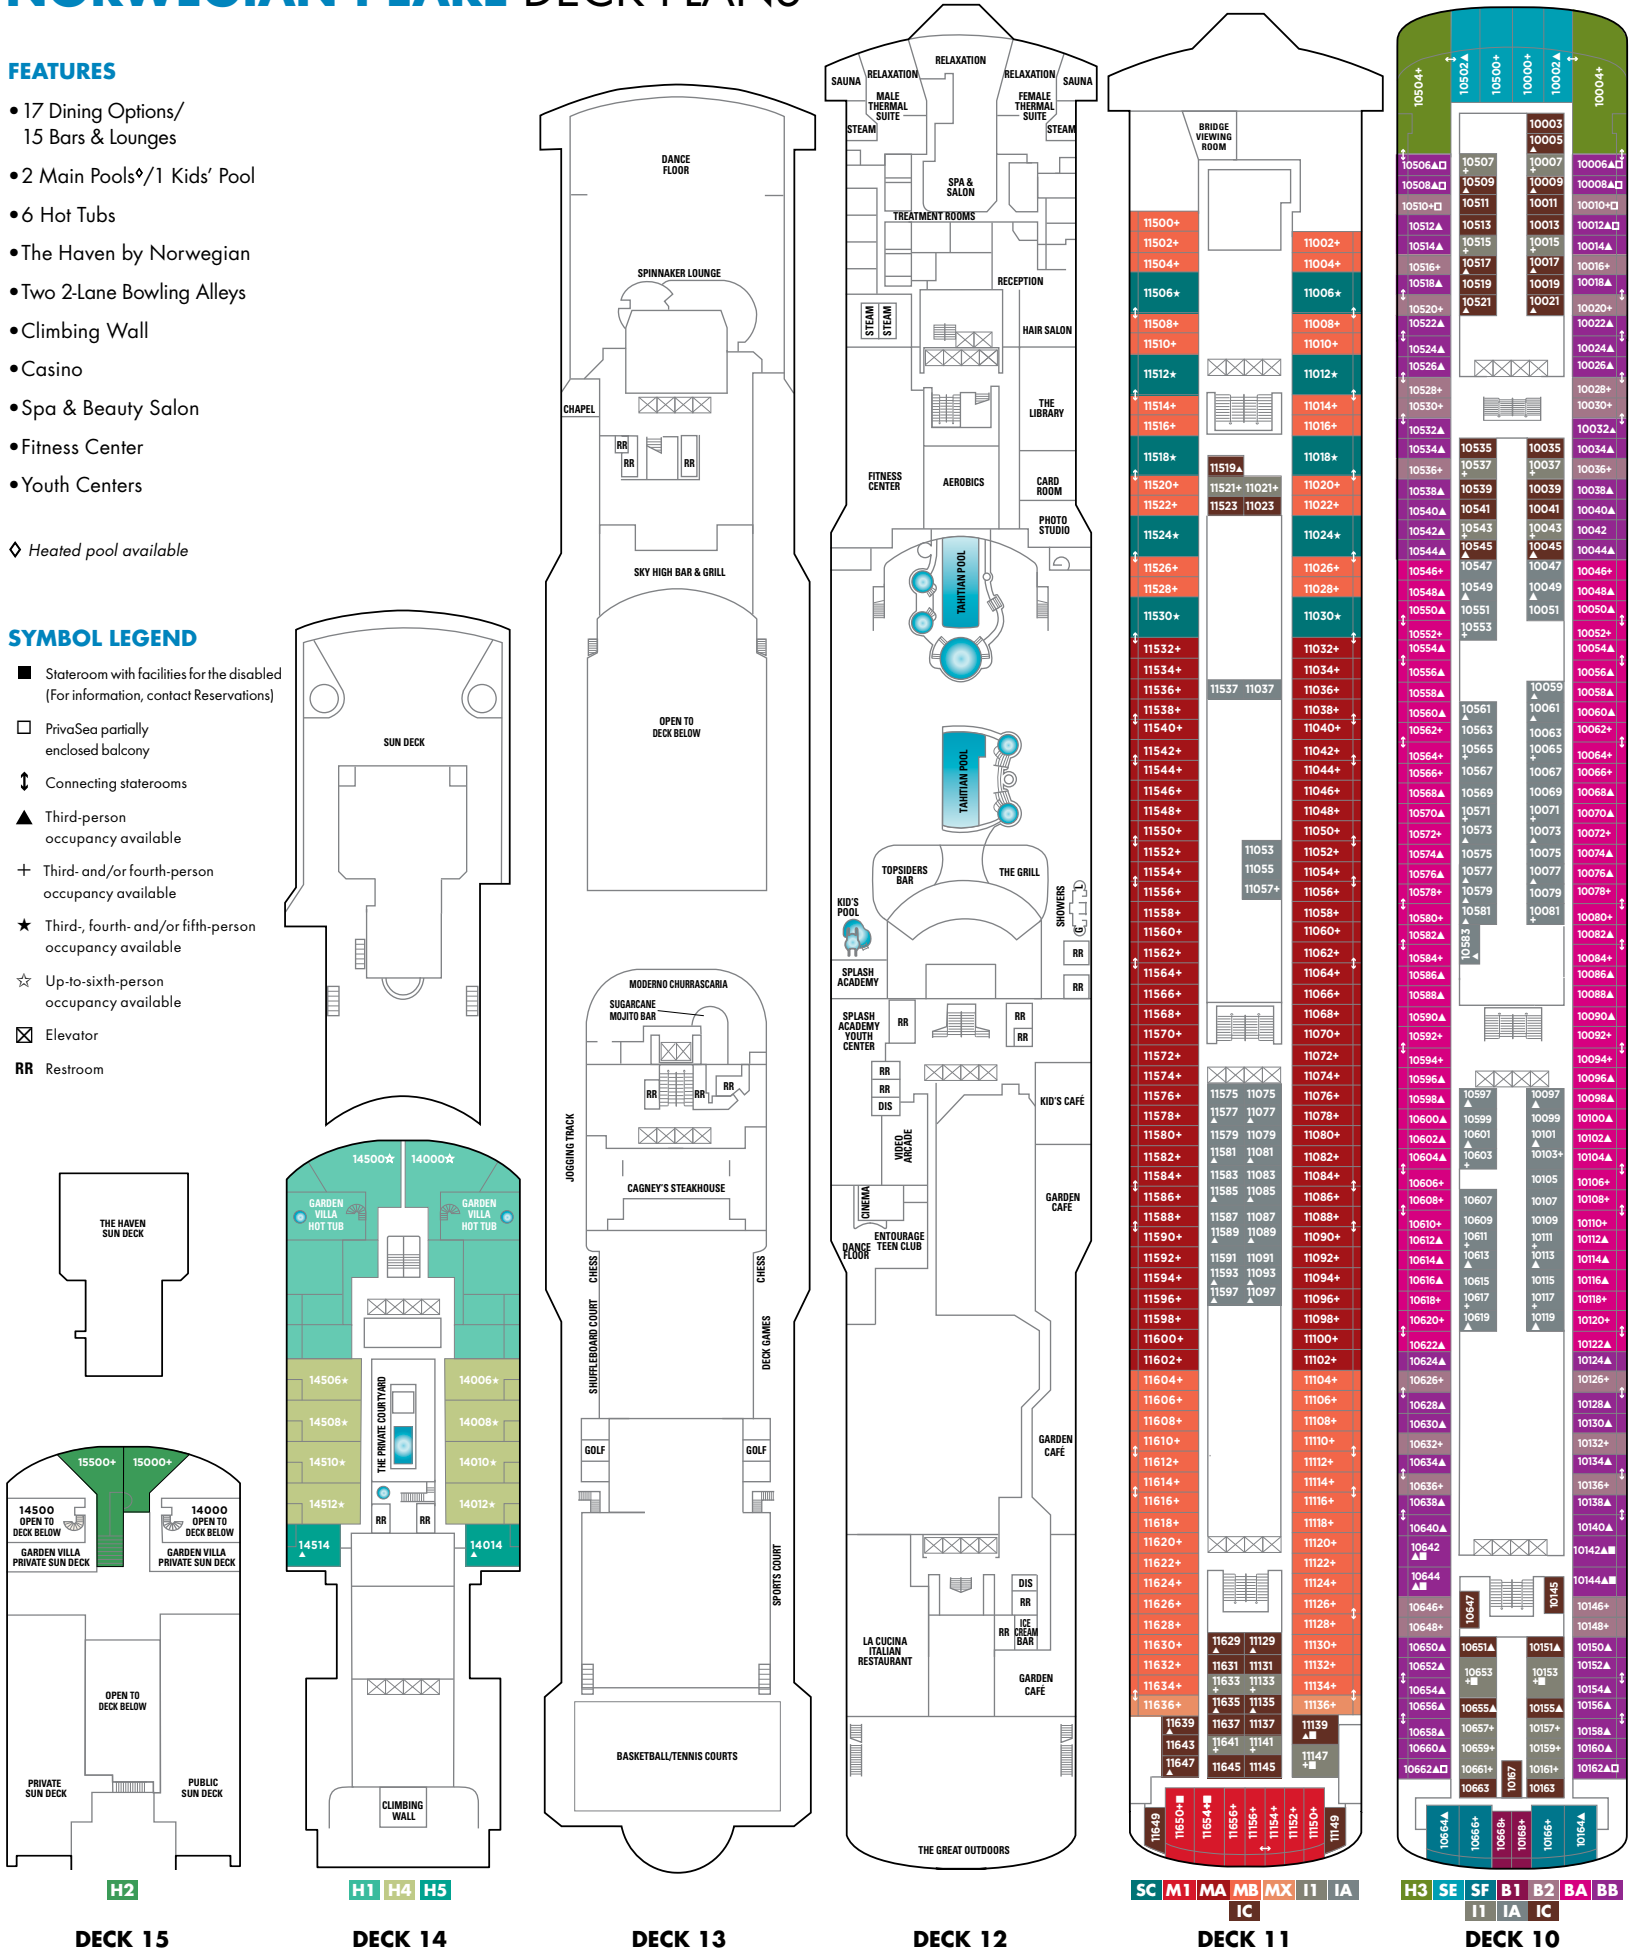

NORWEGIAN PEARL DECK PLANS

FEATURES

- 17 Dining Options/
15 Bars & Lounges
- 2 Main Pools* / 1 Kids' Pool
- 6 Hot Tubs
- The Haven by Norwegian
- Two 2-Lane Bowling Alleys
- Climbing Wall
- Casino
- Spa & Beauty Salon
- Fitness Center
- Youth Centers

◇ Heated pool available

SYMBOL LEGEND

- Stateroom with facilities for the disabled
(For information, contact Reservations)
- PrivaSea partially enclosed balcony
- ↕ Connecting staterooms
- ▲ Third-person occupancy available
- + Third- and/or fourth-person occupancy available
- ★ Third-, fourth- and/or fifth-person occupancy available
- ☆ Up-to-sixth-person occupancy available
- ⊠ Elevator
- RR Restroom

DECK 15

DECK 14

DECK 13

DECK 12

DECK 11

DECK 10

SC M1 MA MB MX IT IA IC

H3 SE SF B1 B2 BA BB IT IA IC

H3 SE SF B1 B2 B3 BA
BC II IB ID

DECK 9

SF B1 B2 B3 BD OA OK
OX II IB ID

DECK 8

DECK 7

DECK 6

O1 OB OC OF OG IE IF

DECK 5