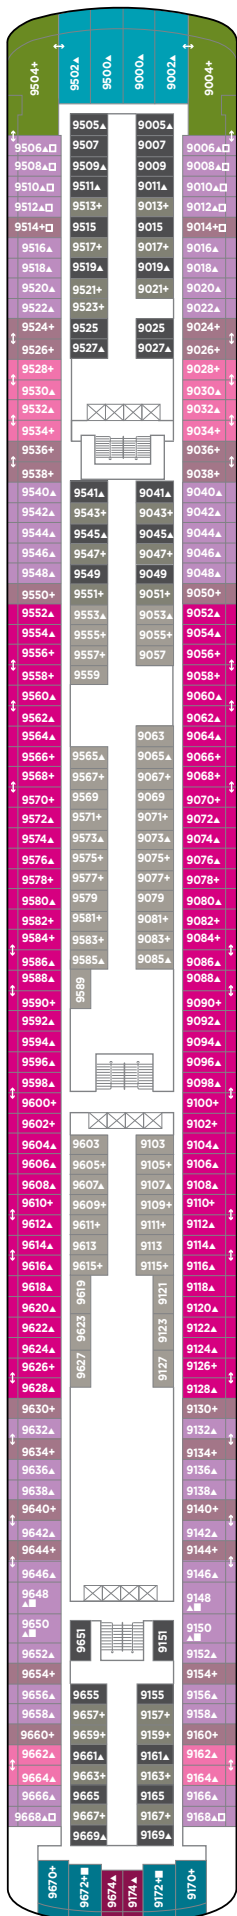

NORWEGIAN PEARL DECK PLANS

FEATURES

- 17 Dining Options/
15 Bars & Lounges
- 2 Main Pools* / 1 Kids' Pool
- 6 Hot Tubs
- The Haven by Norwegian
- Two 2-Lane Bowling Alleys
- Climbing Wall
- Casino
- Spa & Beauty Salon
- Fitness Center
- Youth Centers

◇ Heated pool available

SYMBOL LEGEND

- Stateroom with facilities for the disabled
(For information, contact Reservations)
- PrivaSea partially enclosed balcony
- ↕ Connecting staterooms
- ▲ Third-person occupancy available
- + Third- and/or fourth-person occupancy available
- ★ Third-, fourth- and/or fifth-person occupancy available
- ☆ Up-to-sixth-person occupancy available
- ⊠ Elevator
- RR Restroom

DECK 15

DECK 14

DECK 13

DECK 12

DECK 11

DECK 10

SC M1 MA MB MX IT IA IC

H3 SE SF B1 B2 BA BB IT IA IC

H3 SE SF B1 B2 B3 BA
BC II IB ID

DECK 9

SF B1 B2 B3 BD OA OK
OX II IB ID

DECK 8

DECK 7

DECK 6

O1 OB OC OF OG IE IF

DECK 5