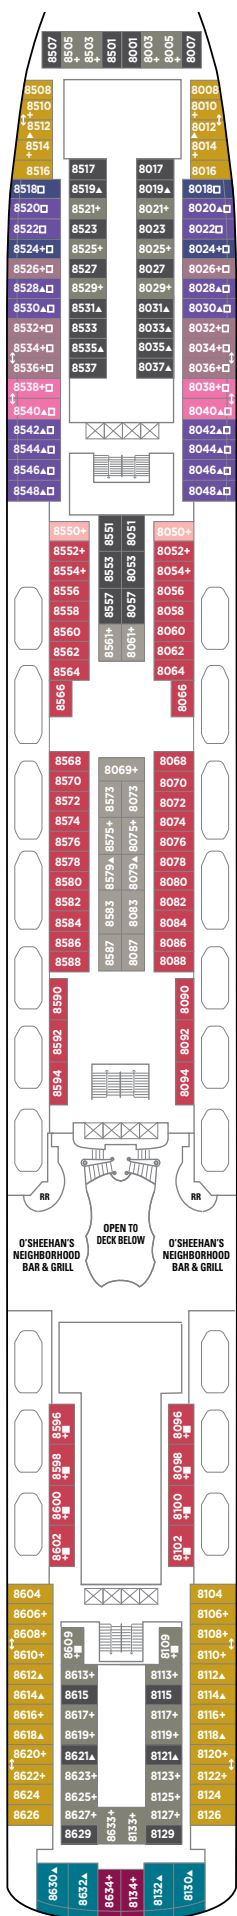

NORWEGIAN PEARL DECK PLANS

FEATURES

- 17 Dining Options/
15 Bars & Lounges
- 2 Main Pools* / 1 Kids' Pool
- 6 Hot Tubs
- The Haven by Norwegian
- Two 2-Lane Bowling Alleys
- Climbing Wall
- Casino
- Spa & Beauty Salon
- Fitness Center
- Youth Centers

◇ Heated pool available

SYMBOL LEGEND

- Stateroom with facilities for the disabled
(For information, contact Reservations)
- PrivaSea partially enclosed balcony
- ↕ Connecting staterooms
- ▲ Third-person occupancy available
- + Third- and/or fourth-person occupancy available
- ★ Third-, fourth- and/or fifth-person occupancy available
- ☆ Up-to-sixth-person occupancy available
- ⊠ Elevator
- RR Restroom

DECK 15

DECK 14

DECK 13

DECK 12

DECK 11

DECK 10

SC M1 MA MB MX IT IA IC

H3 SE SF B1 B2 BA BB IT IA IC

H3 SE SF B1 B2 B3 BA
BC II IB ID

DECK 9

SF B1 B2 B3 BD OA OK
OX II IB ID

DECK 8

DECK 7

DECK 6

O1 OB OC OF OG IE IF

DECK 5