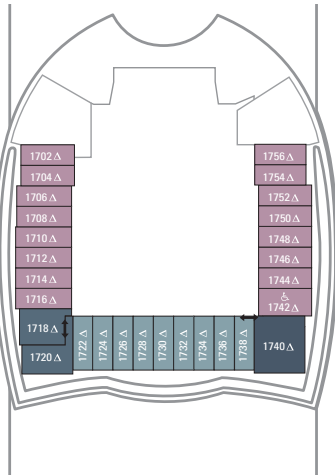

DECK 18

SUITES REFLECTING SECOND STORY OF LOFTS ON DECK 17

DECK 17

SUITES RL OP CP TL L1 L2

DECK 16

LEGENDS

- △ Stateroom with sofa bed
  - \* Stateroom has third Pullman bed available
  - + Stateroom has third and fourth Pullman beds available
  - ◆ Stateroom with sofa bed and third Pullman bed available
  - ‡ Stateroom has four additional Pullman beds available
  - ↑ Connecting staterooms
  - ♿ Indicates accessible staterooms
  - ▣ Stateroom has an obstructed view
- 
- 🍷 Dining Venue
  - 🎮 Entertainment Area
  - 🍹 Bars & Lounges
  - 👶 Kids & Teens Area
  - 🏊 Pool
  - ♨ Spa
  - 🏋 Fitness
  - 🏃 Running Track
  - 🧗 Rock climbing
  - 🌊 FlowRider®
  - ℹ Information
  - 🏢 Conference Center
  - 🛍 Shopping
  - 🎰 Casino

DECK 15

DECK 14

- SUITES: A4 OS GS J3 J4  
 BALCONY: 1C 2C 1D 2D 5D 6D  
 BOARDWALK VIEW BALCONY: 1I 2I 4I  
 CENTRAL PARK VIEW BALCONY: 1J 2J  
 INTERIOR: 1V 2V 4V

DECK 12

- SUITES: A3 GT GS J4  
 BALCONY: 1C 2C 1D 2D 5D 6D  
 BOARDWALK VIEW BALCONY: 1I 2I 4I  
 CENTRAL PARK VIEW BALCONY: 1J 2J  
 INTERIOR: 1V 2V 4V

**DECK 8**

SUITES **A1 GS J3 J4**

BALCONY **1C 2C 1D 4D 7D 8D**

BOARDWALK VIEW BALCONY **1I 2I 4I**

OCEAN VIEW **6N**

INTERIOR **3V 6V**

**DECK 7**

SUITES **GS J3 J4**