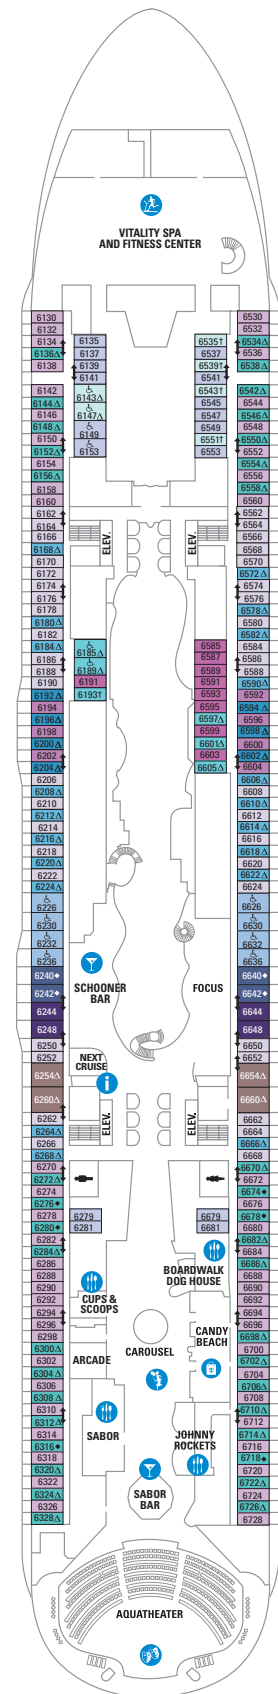

DECK 18

SUITES REFLECTING SECOND STORY OF LOFTS ON DECK 17

DECK 17

SUITES RL OP CP TL L1 L2

DECK 16

LEGENDS

- △ Stateroom with sofa bed
  - \* Stateroom has third Pullman bed available
  - + Stateroom has third and fourth Pullman beds available
  - ◆ Stateroom with sofa bed and third Pullman bed available
  - ‡ Stateroom has four additional Pullman beds available
  - ↑ Connecting staterooms
  - ♿ Indicates accessible staterooms
  - ▣ Stateroom has an obstructed view
- 
- 🍷 Dining Venue
  - 🎮 Entertainment Area
  - 🍹 Bars & Lounges
  - 👶 Kids & Teens Area
  - 🏊 Pool
  - ♨ Spa
  - 🏋 Fitness
  - 🏃 Running Track
  - 🧗 Rock climbing
  - 🌊 FlowRider®
  - ℹ Information
  - 🏢 Conference Center
  - 🛍 Shopping
  - 🎰 Casino

**DECK 8**

SUITES **A1 GS J3 J4**

BALCONY **1C 2C 1D 4D 7D 8D**

BOARDWALK VIEW BALCONY **1I 2I 4I**

OCEAN VIEW **6N**

INTERIOR **3V 6V**

**DECK 7**

SUITES **GS J3 J4**

BALCONY **1A 2C 1D 4D 7D 8D**

OCEAN VIEW **6N**

INTERIOR **1T 1V 2V 3V 6V**

**DECK 6**

SUITES **GS J3 J4**

BALCONY **1C 2C 1D 3D 4D 7D 8D**

INTERIOR **1V 2V 3V 6V**

DECK 5

**OP Owner's Panoramic Suite - 1 Bedroom** - Grand entrance exposes lofty views two-decks-high. Single-floor suite with doorbell has dining room with dry bar and entertainment center, living room with sofa bed, and guest bath with shower. Master bedroom has a King size bed with Duxiana Mattress and sitting area, master bathroom with tub, shower, two sinks and bidet. Private balcony with jacuzzi. Sleeps up to 4. Stateroom: 1,076 sq. ft. Balcony: 161 sq. ft.