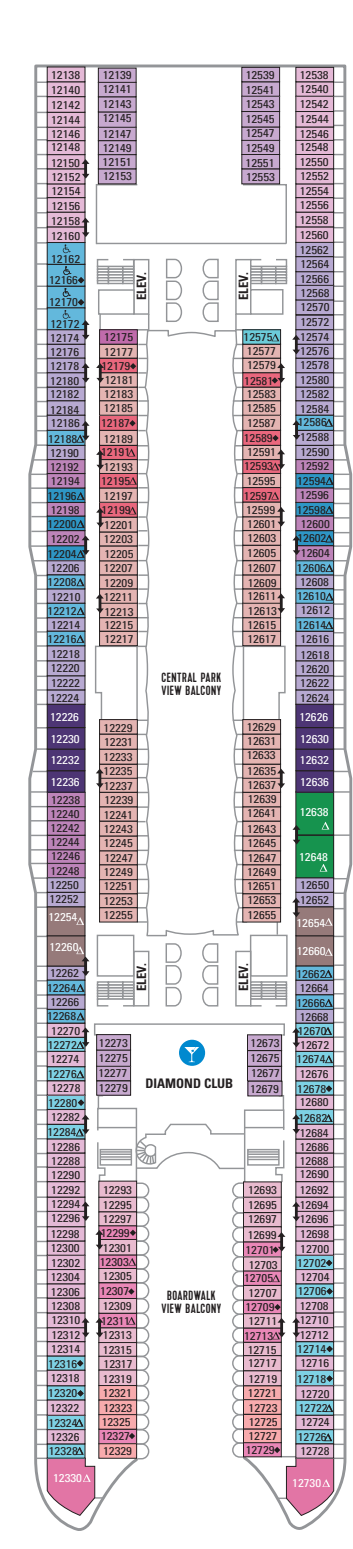

DECK 18

SUITES REFLECTING SECOND STORY OF LOFTS ON DECK 17

DECK 17

SUITES RL OP CP TL L1 L2

DECK 16

LEGENDS

- △ Stateroom with sofa bed
  - \* Stateroom has third Pullman bed available
  - + Stateroom has third and fourth Pullman beds available
  - ◆ Stateroom with sofa bed and third Pullman bed available
  - ‡ Stateroom has four additional Pullman beds available
  - ↑ Connecting staterooms
  - ♿ Indicates accessible staterooms
  - ▣ Stateroom has an obstructed view
- 
- 🍷 Dining Venue
  - 🎮 Entertainment Area
  - 🍹 Bars & Lounges
  - 👶 Kids & Teens Area
  - 🏊 Pool
  - ♨ Spa
  - 🏋 Fitness
  - 🏃 Running Track
  - 🧗 Rock climbing
  - 🌊 FlowRider®
  - ℹ Information
  - 🏢 Conference Center
  - 🛍 Shopping
  - 🎰 Casino

DECK 15

DECK 14

- SUITES: A4 OS GS J3 J4  
 BALCONY: 1C 2C 1D 2D 5D 6D  
 BOARDWALK VIEW BALCONY: 1I 2I 4I  
 CENTRAL PARK VIEW BALCONY: 1J 2J  
 INTERIOR: 1V 2V 4V

DECK 12

- SUITES: A3 GT GS J4  
 BALCONY: 1C 2C 1D 2D 5D 6D  
 BOARDWALK VIEW BALCONY: 1I 2I 4I  
 CENTRAL PARK VIEW BALCONY: 1J 2J  
 INTERIOR: 1V 2V 4V

**DECK 8**

SUITES **A1 GS J3 J4**

BALCONY **1C 2C 1D 4D 7D 8D**

BOARDWALK VIEW BALCONY **1I 2I 4I**

OCEAN VIEW **6N**

INTERIOR **3V 6V**

**DECK 7**

SUITES **GS J3 J4**

DECK 4

DECK 3

OCEAN VIEW 1N 2N  
INTERIOR 1V 2V

SUITES

**RL Royal Loft Suite** - Two-decks-high stateroom with panoramic views. On second level, master bedroom has a King size bed with Duxiana Mattress; bathroom with tub, shower, two sinks and bidet and a closet. On main level, second bedroom with closet and two twin beds that convert to Royal King; dining area with dry bar, living room with sofa that converts to double bed; bathroom with shower. Private balcony with whirlpool and dining area. Sleeps up to 6 guests. Stateroom: 1,524 sq. ft. Balcony (main level): 843 sq. ft.