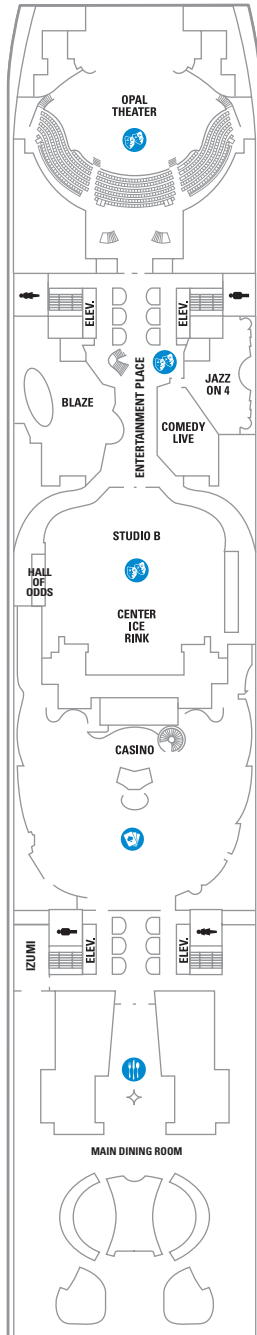

DECK 18

SUITES REFLECTING SECOND STORY OF LOFTS ON DECK 17

DECK 17

SUITES RL OP CP TL L1 L2

DECK 16

LEGENDS

- △ Stateroom with sofa bed
  - \* Stateroom has third Pullman bed available
  - + Stateroom has third and fourth Pullman beds available
  - ◆ Stateroom with sofa bed and third Pullman bed available
  - ‡ Stateroom has four additional Pullman beds available
  - ↑ Connecting staterooms
  - ♿ Indicates accessible staterooms
  - ▣ Stateroom has an obstructed view
- 
- 🍷 Dining Venue
  - 🎮 Entertainment Area
  - 🍹 Bars & Lounges
  - 👶 Kids & Teens Area
  - 🏊 Pool
  - ♨ Spa
  - 🏋 Fitness
  - 🏃 Running Track
  - 🧗 Rock climbing
  - 🌊 FlowRider®
  - ℹ Information
  - 🏢 Conference Center
  - 🛍 Shopping
  - 🎰 Casino

**DECK 8**

SUITES **A1 GS J3 J4**

BALCONY **1C 2C 1D 4D 7D 8D**

BOARDWALK VIEW BALCONY **1I 2I 4I**

OCEAN VIEW **6N**

INTERIOR **3V 6V**

**DECK 7**

SUITES **GS J3 J4**

BALCONY **1A 2C 1D 4D 7D 8D**

OCEAN VIEW **6N**

INTERIOR **1T 1V 2V 3V 6V**

**DECK 6**

SUITES **GS J3 J4**

BALCONY **1C 2C 1D 3D 4D 7D 8D**

INTERIOR **1V 2V 3V 6V**

DECK 5

DECK 4

DECK 3

OCEAN VIEW 1N 2N  
INTERIOR 1V 2V

SUITES

**RL Royal Loft Suite** - Two-decks-high stateroom with panoramic views. On second level, master bedroom has a King size bed with Duxiana Mattress; bathroom with tub, shower, two sinks and bidet and a closet. On main level, second bedroom with closet and two twin beds that convert to Royal King; dining area with dry bar, living room with sofa that converts to double bed; bathroom with shower. Private balcony with whirlpool and dining area. Sleeps up to 6 guests. Stateroom: 1,524 sq. ft. Balcony (main level): 843 sq. ft.