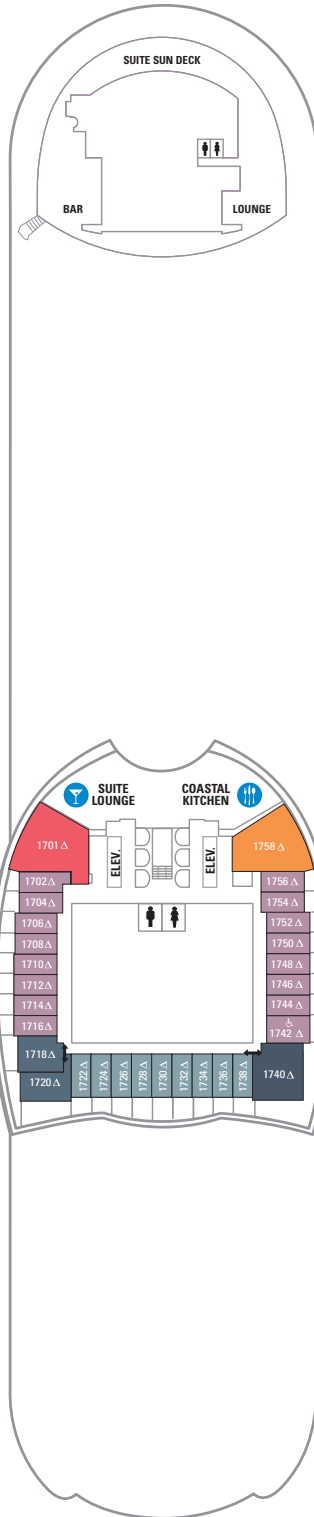

DECK 18

SUITES REFLECTING SECOND STORY OF LOFTS ON DECK 17

DECK 17

SUITES RL OP CP TL L1 L2

DECK 16

LEGENDS

- △ Stateroom with sofa bed
  - \* Stateroom has third Pullman bed available
  - + Stateroom has third and fourth Pullman beds available
  - ◆ Stateroom with sofa bed and third Pullman bed available
  - ‡ Stateroom has four additional Pullman beds available
  - ↑ Connecting staterooms
  - ♿ Indicates accessible staterooms
  - ▣ Stateroom has an obstructed view
- 
- 🍷 Dining Venue
  - 🎮 Entertainment Area
  - 🍹 Bars & Lounges
  - 👶 Kids & Teens Area
  - 🏊 Pool
  - ♨ Spa
  - 🏋 Fitness
  - 🏃 Running Track
  - 🧗 Rock climbing
  - 🌊 FlowRider®
  - ℹ Information
  - 🏢 Conference Center
  - 🛍 Shopping
  - 🎰 Casino

DECK 15

DECK 14

- SUITES: A4 OS GS J3 J4  
 BALCONY: 1C 2C 1D 2D 5D 6D  
 BOARDWALK VIEW BALCONY: 1I 2I 4I  
 CENTRAL PARK VIEW BALCONY: 1J 2J  
 INTERIOR: 1V 2V 4V

DECK 12

- SUITES: A3 GT GS J4  
 BALCONY: 1C 2C 1D 2D 5D 6D  
 BOARDWALK VIEW BALCONY: 1I 2I 4I  
 CENTRAL PARK VIEW BALCONY: 1J 2J  
 INTERIOR: 1V 2V 4V

**DECK 8**

SUITES **A1 GS J3 J4**

BALCONY **1C 2C 1D 4D 7D 8D**

BOARDWALK VIEW BALCONY **1I 2I 4I**

OCEAN VIEW **6N**

INTERIOR **3V 6V**

**DECK 7**

SUITES **GS J3 J4**

DECK 4

DECK 3

OCEAN VIEW 1N 2N  
INTERIOR 1V 2V

SUITES

**RL Royal Loft Suite** - Two-decks-high stateroom with panoramic views. On second level, master bedroom has a King size bed with Duxiana Mattress; bathroom with tub, shower, two sinks and bidet and a closet. On main level, second bedroom with closet and two twin beds that convert to Royal King; dining area with dry bar, living room with sofa that converts to double bed; bathroom with shower. Private balcony with whirlpool and dining area. Sleeps up to 6 guests. Stateroom: 1,524 sq. ft. Balcony (main level): 843 sq. ft.