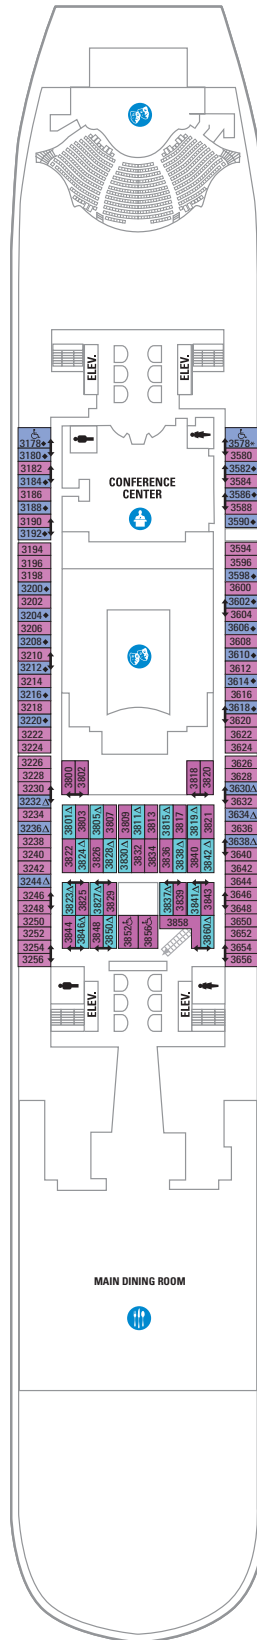

DECK 3

OCEAN VIEW 1N 2N
INTERIOR 1V 2V