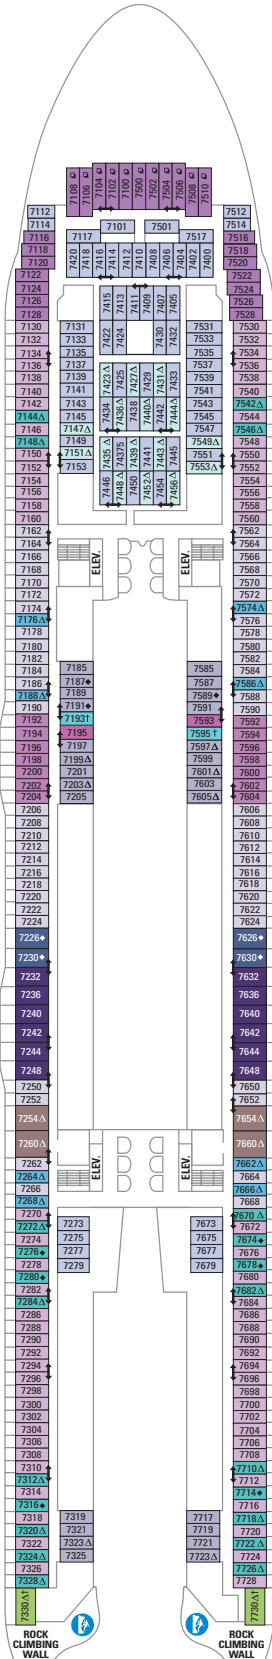

DECK 18

SUITES REFLECTING SECOND STORY OF LOFTS ON DECK 17

DECK 17

SUITES RL OP CP TL L1 L2

DECK 16

LEGENDS

- △ Stateroom with sofa bed
  - \* Stateroom has third Pullman bed available
  - + Stateroom has third and fourth Pullman beds available
  - ◆ Stateroom with sofa bed and third Pullman bed available
  - ‡ Stateroom has four additional Pullman beds available
  - ↑ Connecting staterooms
  - ♿ Indicates accessible staterooms
  - ▣ Stateroom has an obstructed view
- 
- 🍷 Dining Venue
  - 🎮 Entertainment Area
  - 🍹 Bars & Lounges
  - 👶 Kids & Teens Area
  - 🏊 Pool
  - ♨ Spa
  - 🏋 Fitness
  - 🏃 Running Track
  - 🧗 Rock climbing
  - 🌊 FlowRider®
  - ℹ Information
  - 🏢 Conference Center
  - 🛍 Shopping
  - 🎰 Casino

DECK 15

DECK 14

- SUITES: A4 OS GS J3 J4  
 BALCONY: 1C 2C 1D 2D 5D 6D  
 BOARDWALK VIEW BALCONY: 1I 2I 4I  
 CENTRAL PARK VIEW BALCONY: 1J 2J  
 INTERIOR: 1V 2V 4V

DECK 12

- SUITES: A3 GT GS J4  
 BALCONY: 1C 2C 1D 2D 5D 6D  
 BOARDWALK VIEW BALCONY: 1I 2I 4I  
 CENTRAL PARK VIEW BALCONY: 1J 2J  
 INTERIOR: 1V 2V 4V

**DECK 8**

SUITES **A1 GS J3 J4**

BALCONY **1C 2C 1D 4D 7D 8D**

BOARDWALK VIEW BALCONY **1I 2I 4I**

OCEAN VIEW **6N**

INTERIOR **3V 6V**

**DECK 7**

SUITES **GS J3 J4**

BALCONY **1A 2C 1D 4D 7D 8D**

OCEAN VIEW **6N**

INTERIOR **1T 1V 2V 3V 6V**

**DECK 6**

SUITES **GS J3 J4**

BALCONY **1C 2C 1D 3D 4D 7D 8D**

INTERIOR **1V 2V 3V 6V**

DECK 5