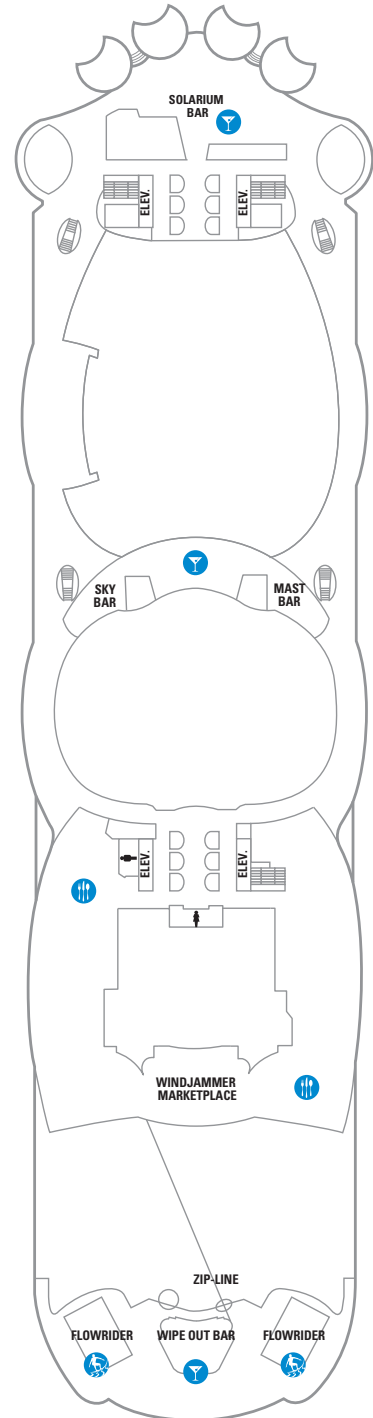

DECK 18

SUITES REFLECTING SECOND STORY OF LOFTS ON DECK 17

DECK 17

SUITES RL OP CP TL L1 L2

DECK 16

LEGENDS

- △ Stateroom with sofa bed
  - \* Stateroom has third Pullman bed available
  - + Stateroom has third and fourth Pullman beds available
  - ◆ Stateroom with sofa bed and third Pullman bed available
  - ‡ Stateroom has four additional Pullman beds available
  - ↑ Connecting staterooms
  - ♿ Indicates accessible staterooms
  - ▣ Stateroom has an obstructed view
- 
- 🍷 Dining Venue
  - 🎮 Entertainment Area
  - 🍹 Bars & Lounges
  - 👶 Kids & Teens Area
  - 🏊 Pool
  - ♨ Spa
  - 🏋 Fitness
  - 🏃 Running Track
  - 🧗 Rock climbing
  - 🌊 FlowRider®
  - ℹ Information
  - 🏢 Conference Center
  - 🛍 Shopping
  - 🎰 Casino

DECK 15

DECK 14

- SUITES: A4 OS GS J3 J4  
 BALCONY: 1C 2C 1D 2D 5D 6D  
 BOARDWALK VIEW BALCONY: 1I 2I 4I  
 CENTRAL PARK VIEW BALCONY: 1J 2J  
 INTERIOR: 1V 2V 4V

DECK 12

- SUITES: A3 GT GS J4  
 BALCONY: 1C 2C 1D 2D 5D 6D  
 BOARDWALK VIEW BALCONY: 1I 2I 4I  
 CENTRAL PARK VIEW BALCONY: 1J 2J  
 INTERIOR: 1V 2V 4V

**DECK 8**

SUITES **A1 GS J3 J4**

BALCONY **1C 2C 1D 4D 7D 8D**

BOARDWALK VIEW BALCONY **1I 2I 4I**

OCEAN VIEW **6N**

INTERIOR **3V 6V**

**DECK 7**

SUITES **GS J3 J4**

DECK 4

DECK 3

OCEAN VIEW 1N 2N  
INTERIOR 1V 2V

SUITES

**RL Royal Loft Suite** - Two-decks-high stateroom with panoramic views. On second level, master bedroom has a King size bed with Duxiana Mattress; bathroom with tub, shower, two sinks and bidet and a closet. On main level, second bedroom with closet and two twin beds that convert to Royal King; dining area with dry bar, living room with sofa that converts to double bed; bathroom with shower. Private balcony with whirlpool and dining area. Sleeps up to 6 guests. Stateroom: 1,524 sq. ft. Balcony (main level): 843 sq. ft.