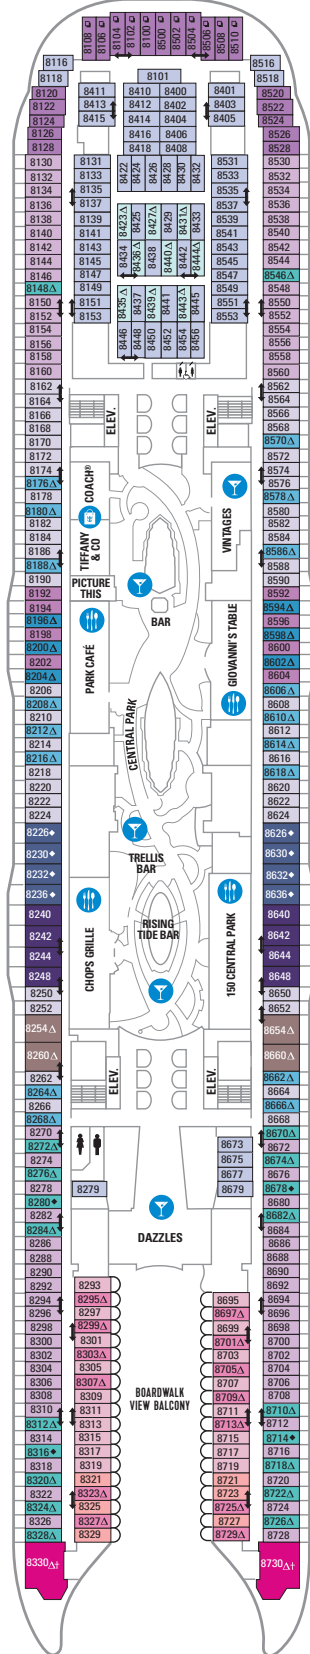

DECK 18

SUITES REFLECTING SECOND STORY OF LOFTS ON DECK 17

DECK 17

SUITES RL OP CP TL L1 L2

DECK 16

LEGENDS

- △ Stateroom with sofa bed
  - \* Stateroom has third Pullman bed available
  - + Stateroom has third and fourth Pullman beds available
  - ◆ Stateroom with sofa bed and third Pullman bed available
  - ‡ Stateroom has four additional Pullman beds available
  - ↑ Connecting staterooms
  - ♿ Indicates accessible staterooms
  - ▣ Stateroom has an obstructed view
- 
- 🍷 Dining Venue
  - 🎮 Entertainment Area
  - 🍹 Bars & Lounges
  - 👶 Kids & Teens Area
  - 🏊 Pool
  - ♨ Spa
  - 🏋 Fitness
  - 🏃 Running Track
  - 🧗 Rock climbing
  - 🌊 FlowRider®
  - ℹ Information
  - 🏢 Conference Center
  - 🛍 Shopping
  - 🎰 Casino

DECK 15

DECK 14

- SUITES: A4 OS GS J3 J4  
 BALCONY: 1C 2C 1D 2D 5D 6D  
 BOARDWALK VIEW BALCONY: 1I 2I 4I  
 CENTRAL PARK VIEW BALCONY: 1J 2J  
 INTERIOR: 1V 2V 4V

DECK 12

- SUITES: A3 GT GS J4  
 BALCONY: 1C 2C 1D 2D 5D 6D  
 BOARDWALK VIEW BALCONY: 1I 2I 4I  
 CENTRAL PARK VIEW BALCONY: 1J 2J  
 INTERIOR: 1V 2V 4V

**DECK 8**

SUITES **A1 GS J3 J4**

BALCONY **1C 2C 1D 4D 7D 8D**

BOARDWALK VIEW BALCONY **1I 2I 4I**

OCEAN VIEW **6N**

INTERIOR **3V 6V**

**DECK 7**

SUITES **GS J3 J4**

BALCONY **1A 2C 1D 4D 7D 8D**

OCEAN VIEW **6N**

INTERIOR **1T 1V 2V 3V 6V**

**DECK 6**

SUITES **GS J3 J4**

BALCONY **1C 2C 1D 3D 4D 7D 8D**

INTERIOR **1V 2V 3V 6V**

DECK 5