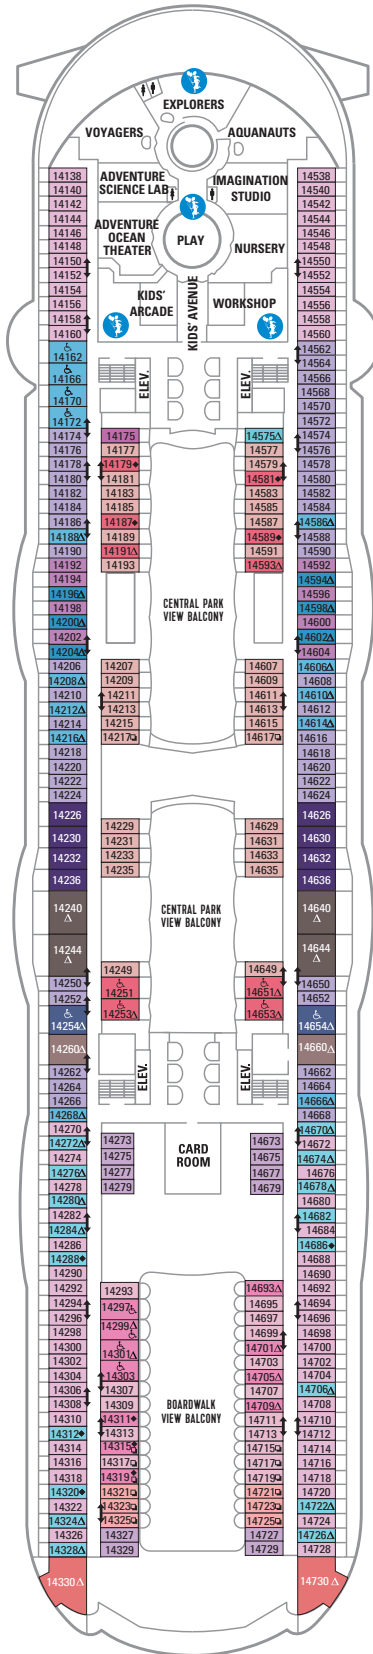

DECK 18

SUITES REFLECTING SECOND STORY OF LOFTS ON DECK 17

DECK 17

SUITES RL OP CP TL L1 L2

DECK 16

LEGENDS

- △ Stateroom with sofa bed
  - \* Stateroom has third Pullman bed available
  - + Stateroom has third and fourth Pullman beds available
  - ◆ Stateroom with sofa bed and third Pullman bed available
  - ‡ Stateroom has four additional Pullman beds available
  - ↑ Connecting staterooms
  - ♿ Indicates accessible staterooms
  - ▣ Stateroom has an obstructed view
- 
- 🍷 Dining Venue
  - 🎮 Entertainment Area
  - 🍹 Bars & Lounges
  - 👶 Kids & Teens Area
  - 🏊 Pool
  - ♨ Spa
  - 🏋 Fitness
  - 🏃 Running Track
  - 🧗 Rock climbing
  - 🌊 FlowRider®
  - ℹ Information
  - 🏢 Conference Center
  - 🛍 Shopping
  - 🎰 Casino

DECK 15

DECK 14

- SUITES: A4 OS GS J3 J4  
 BALCONY: 1C 2C 1D 2D 5D 6D  
 BOARDWALK VIEW BALCONY: 1I 2I 4I  
 CENTRAL PARK VIEW BALCONY: 1J 2J  
 INTERIOR: 1V 2V 4V

DECK 12

- SUITES: A3 GT GS J4  
 BALCONY: 1C 2C 1D 2D 5D 6D  
 BOARDWALK VIEW BALCONY: 1I 2I 4I  
 CENTRAL PARK VIEW BALCONY: 1J 2J  
 INTERIOR: 1V 2V 4V

**DECK 8**

SUITES **A1 GS J3 J4**

BALCONY **1C 2C 1D 4D 7D 8D**

BOARDWALK VIEW BALCONY **1I 2I 4I**

OCEAN VIEW **6N**

INTERIOR **3V 6V**

**DECK 7**

SUITES **GS J3 J4**

DECK 4

DECK 3

OCEAN VIEW 1N 2N  
INTERIOR 1V 2V

SUITES

**RL Royal Loft Suite** - Two-decks-high stateroom with panoramic views. On second level, master bedroom has a King size bed with Duxiana Mattress; bathroom with tub, shower, two sinks and bidet and a closet. On main level, second bedroom with closet and two twin beds that convert to Royal King; dining area with dry bar, living room with sofa that converts to double bed; bathroom with shower. Private balcony with whirlpool and dining area. Sleeps up to 6 guests. Stateroom: 1,524 sq. ft. Balcony (main level): 843 sq. ft.