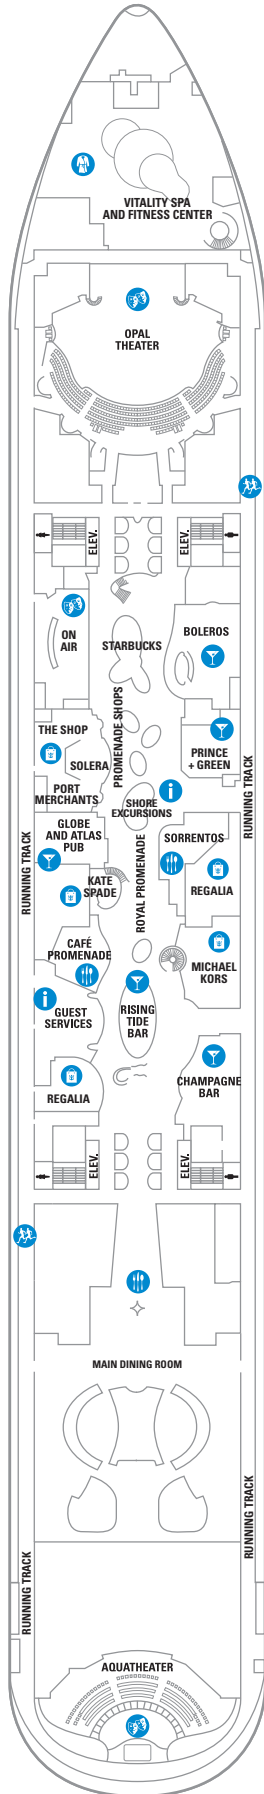

DECK 18

SUITES REFLECTING SECOND STORY OF LOFTS ON DECK 17

DECK 17

SUITES RL OP CP TL L1 L2

DECK 16

LEGENDS

- △ Stateroom with sofa bed
  - \* Stateroom has third Pullman bed available
  - + Stateroom has third and fourth Pullman beds available
  - ◆ Stateroom with sofa bed and third Pullman bed available
  - ‡ Stateroom has four additional Pullman beds available
  - ↑ Connecting staterooms
  - ♿ Indicates accessible staterooms
  - ▣ Stateroom has an obstructed view
- 
- 🍷 Dining Venue
  - 🎮 Entertainment Area
  - 🍹 Bars & Lounges
  - 👶 Kids & Teens Area
  - 🏊 Pool
  - ♨ Spa
  - 🏋 Fitness
  - 🏃 Running Track
  - 🧗 Rock climbing
  - 🌊 FlowRider®
  - ℹ Information
  - 🏢 Conference Center
  - 🛍 Shopping
  - 🎰 Casino

DECK 15

DECK 14

- SUITES: A4 OS GS J3 J4  
 BALCONY: 1C 2C 1D 2D 5D 6D  
 BOARDWALK VIEW BALCONY: 1I 2I 4I  
 CENTRAL PARK VIEW BALCONY: 1J 2J  
 INTERIOR: 1V 2V 4V

DECK 12

- SUITES: A3 GT GS J4  
 BALCONY: 1C 2C 1D 2D 5D 6D  
 BOARDWALK VIEW BALCONY: 1I 2I 4I  
 CENTRAL PARK VIEW BALCONY: 1J 2J  
 INTERIOR: 1V 2V 4V

**DECK 8**

SUITES **A1 GS J3 J4**

BALCONY **1C 2C 1D 4D 7D 8D**

BOARDWALK VIEW BALCONY **1I 2I 4I**

OCEAN VIEW **6N**

INTERIOR **3V 6V**

**DECK 7**

SUITES **GS J3 J4**

BALCONY **1A 2C 1D 4D 7D 8D**

OCEAN VIEW **6N**

INTERIOR **1T 1V 2V 3V 6V**

**DECK 6**

SUITES **GS J3 J4**

BALCONY **1C 2C 1D 3D 4D 7D 8D**

INTERIOR **1V 2V 3V 6V**

DECK 5