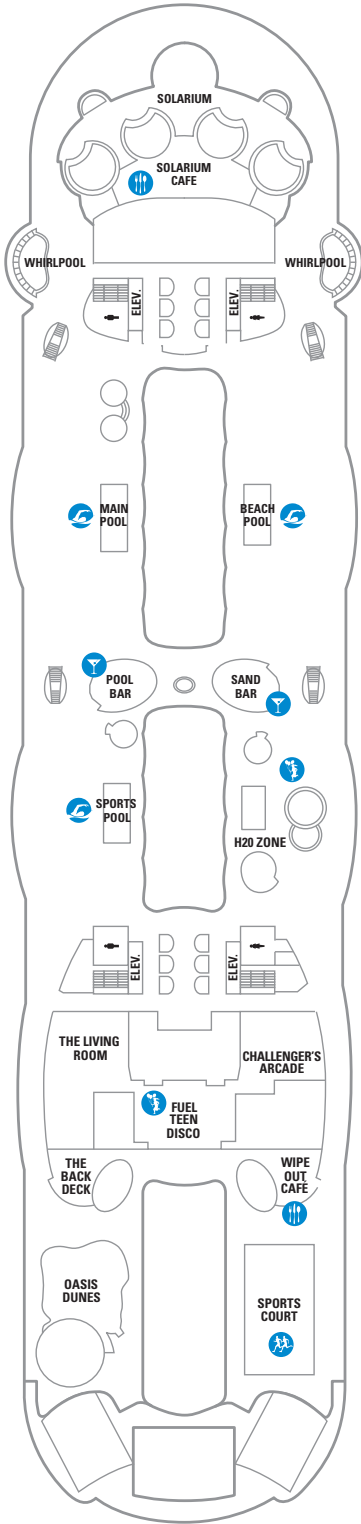

DECK 18

SUITES REFLECTING SECOND STORY OF LOFTS ON DECK 17

DECK 17

SUITES RL OP CP TL L1 L2

DECK 16

LEGENDS

- △ Stateroom with sofa bed
  - \* Stateroom has third Pullman bed available
  - + Stateroom has third and fourth Pullman beds available
  - ◆ Stateroom with sofa bed and third Pullman bed available
  - ‡ Stateroom has four additional Pullman beds available
  - ↑ Connecting staterooms
  - ♿ Indicates accessible staterooms
  - ▣ Stateroom has an obstructed view
- 
- 🍷 Dining Venue
  - 🎮 Entertainment Area
  - 🍹 Bars & Lounges
  - 👶 Kids & Teens Area
  - 🏊 Pool
  - ♨ Spa
  - 🏋 Fitness
  - 🏃 Running Track
  - 🧗 Rock climbing
  - 🌊 FlowRider®
  - ℹ Information
  - 🏢 Conference Center
  - 🛍 Shopping
  - 🎰 Casino

DECK 15

DECK 14

- SUITES: A4 OS GS J3 J4  
 BALCONY: 1C 2C 1D 2D 5D 6D  
 BOARDWALK VIEW BALCONY: 1I 2I 4I  
 CENTRAL PARK VIEW BALCONY: 1J 2J  
 INTERIOR: 1V 2V 4V

DECK 12

- SUITES: A3 GT GS J4  
 BALCONY: 1C 2C 1D 2D 5D 6D  
 BOARDWALK VIEW BALCONY: 1I 2I 4I  
 CENTRAL PARK VIEW BALCONY: 1J 2J  
 INTERIOR: 1V 2V 4V

**DECK 8**

SUITES **A1 GS J3 J4**

BALCONY **1C 2C 1D 4D 7D 8D**

BOARDWALK VIEW BALCONY **1I 2I 4I**

OCEAN VIEW **6N**

INTERIOR **3V 6V**

**DECK 7**

SUITES **GS J3 J4**

DECK 4

DECK 3

OCEAN VIEW 1N 2N  
INTERIOR 1V 2V

SUITES

**RL Royal Loft Suite** - Two-decks-high stateroom with panoramic views. On second level, master bedroom has a King size bed with Duxiana Mattress; bathroom with tub, shower, two sinks and bidet and a closet. On main level, second bedroom with closet and two twin beds that convert to Royal King; dining area with dry bar, living room with sofa that converts to double bed; bathroom with shower. Private balcony with whirlpool and dining area. Sleeps up to 6 guests. Stateroom: 1,524 sq. ft. Balcony (main level): 843 sq. ft.