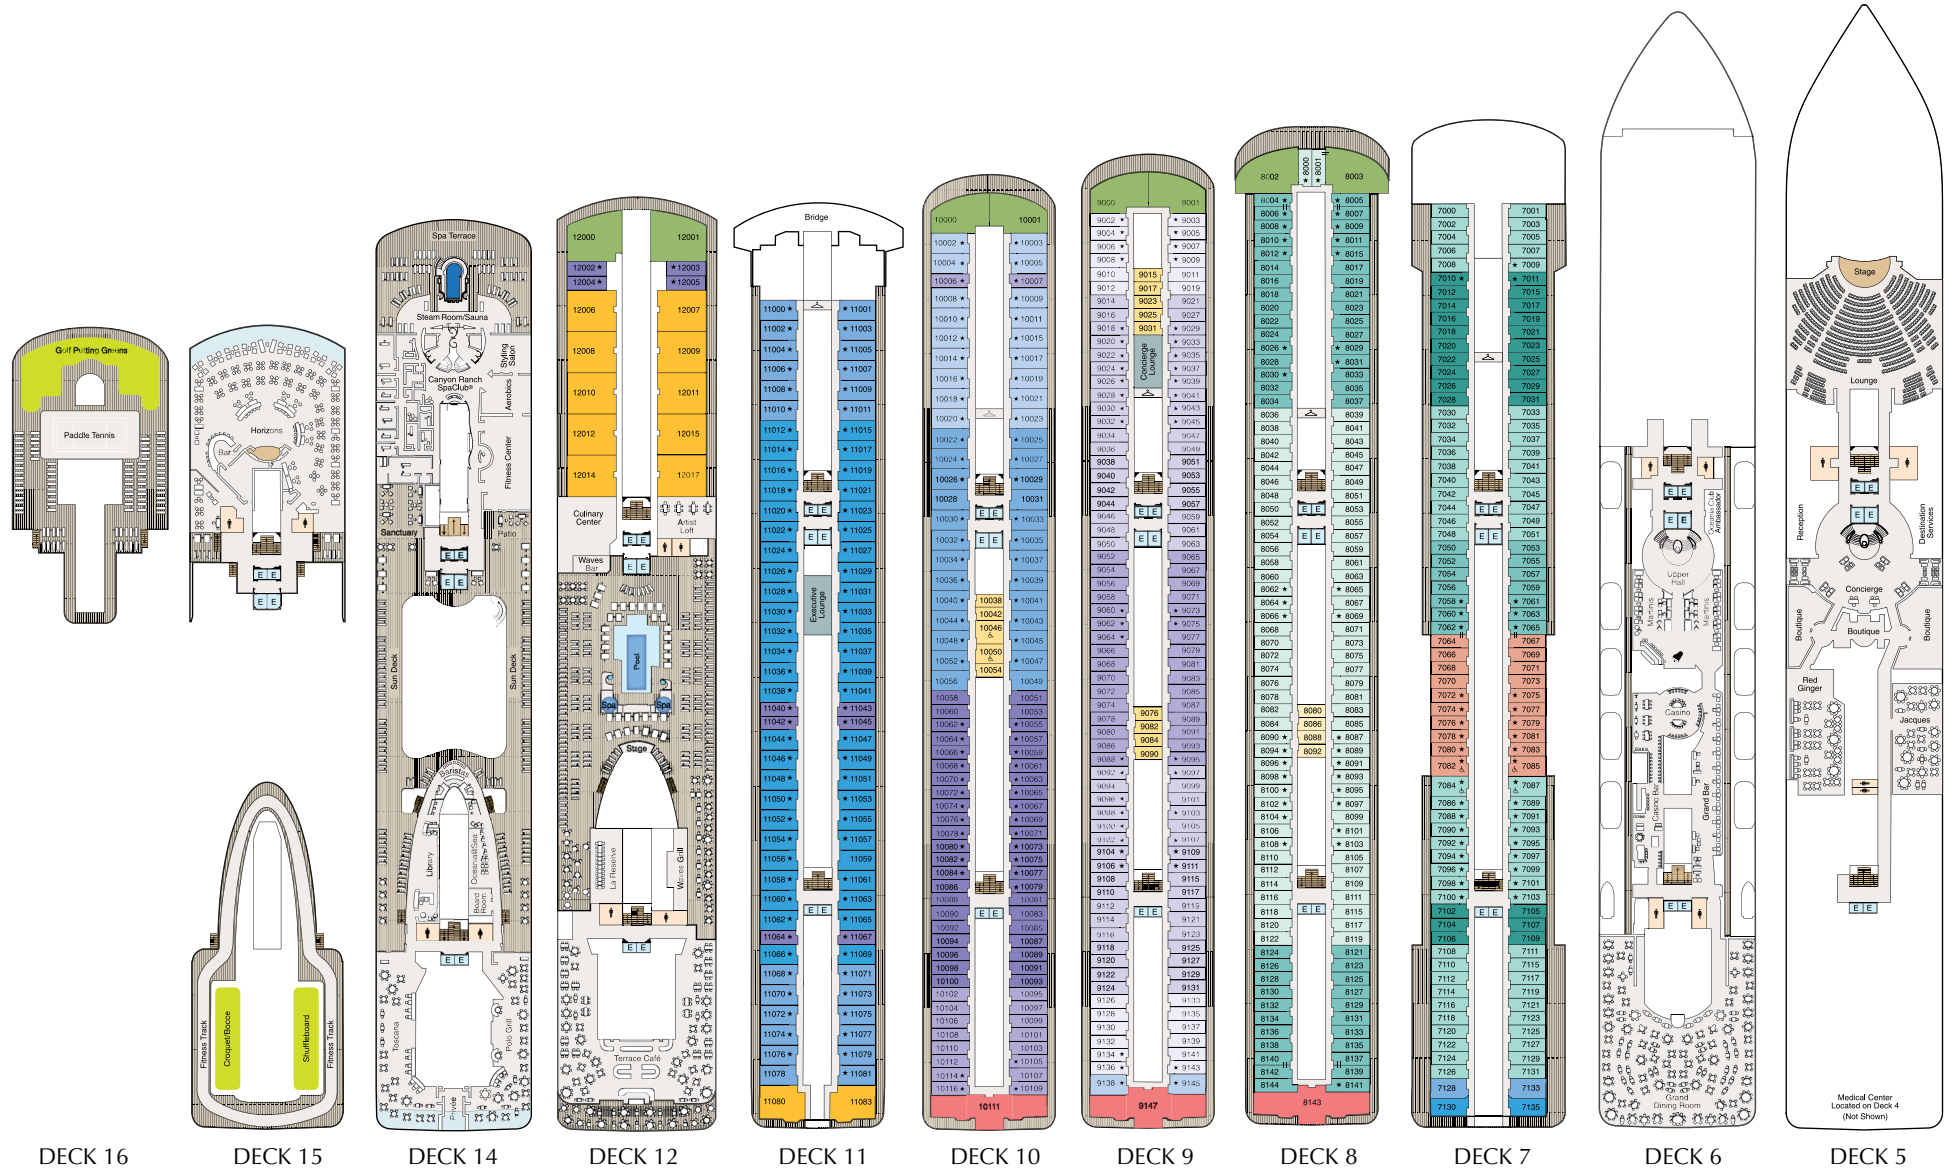

MARINA & RIVIERA DECK PLANS

STATEROOM COLOR LEGEND

SYMBOL LEGEND

- ♣♣ Restrooms
- E Elevator
- 👤 Launderette
- POV Partially Obstructed Views
- || Connecting Staterooms
- ★ Triple with Sofabed
- ♿ Wheelchair Accessible

SHIPS' SPECIFICATIONS

Year Built: Marina 2011, Riviera 2012 • Gross Tonnage: 66,084 • Length: 784.9 feet • Beam: 105.64 feet
 Cruising Speed: 20 knots • Guest Decks: 11 • Guest Capacity (Double Occupancy): 1,250
 Staff Size: 800 • Guest To Staff Ratio: 1.56 to 1 • Nationality of Officers: European • Country of Registry: Marshall Islands

DECK 16

DECK 15

DECK 14

DECK 12

DECK 11

DECK 10

DECK 9

DECK 8

DECK 7

DECK 6

DECK 5