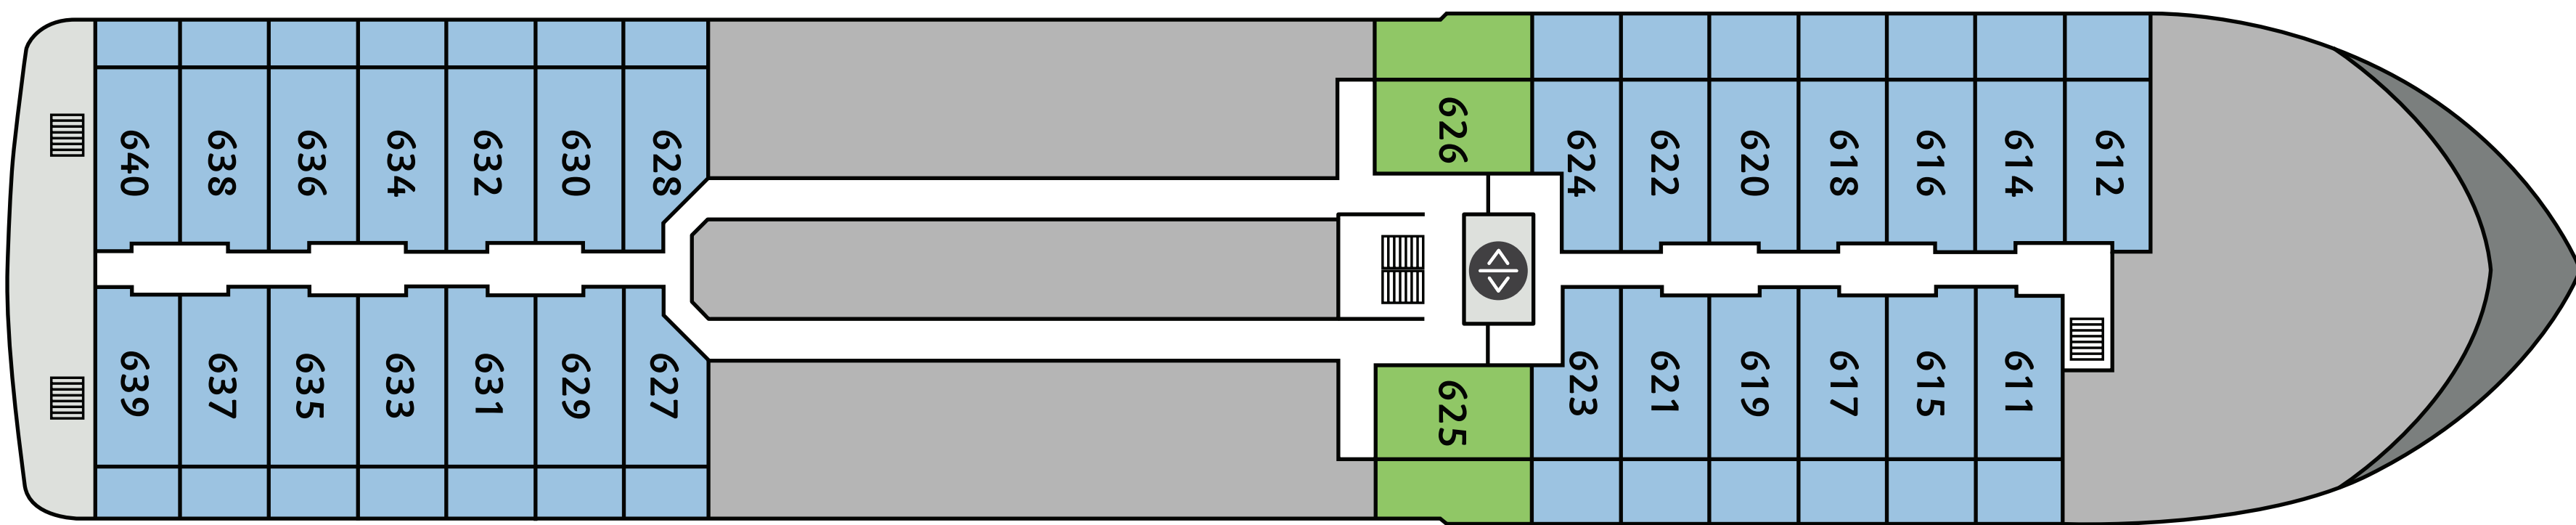

M/V OCEAN VICTORY DECK PLAN

DECK 9 BIRDS EYE VIEW DECK

DECK 8 ZHENG HE DECK

DECK 7 AMUNDSEN DECK

DECK 6 JAMES COOK DECK

DECK 5 STELLER DECK

DECK 4 BERING DECK

DECK 3 GERLACH DECK

- | | | |
|--|--|---|
| Premium Suite, Two Bedroom
1 Cabin, Size 45 sqm incl. Balcony | Category B2, Balcony Suite
4 Cabins, Size 28 sqm incl. Balcony | Category E, French Balcony Suite
9 Cabins, Size 16 sqm |
| Category A, Junior Suite
4 Cabins, Size 42 sqm incl. Balcony | Category C, Balcony Stateroom
57 Cabins, Size 24 sqm incl. Balcony | Category F, Porthole Triple Stateroom
4 Cabins, Size 22 sqm |
| Category B1, Balcony Suite
2 Cabins, Size 35 sqm incl. Balcony | Category D, Albatros Stateroom Porthole
7 Cabins, Size 22 sqm | Category G, Porthole Single Stateroom
5 Cabins, Size 18 sqm |

- | | | | | |
|-------------------------|-------------------------|--------------------|------------------|-------------------|
| Restaurant | Knud Rasmussen Library | Fitness | Mudroom | Elevator |
| Bar | Albatros Ocean Boutique | Albatros Polar Spa | Zodiac embarking | Stairs |
| Observation Area | Reception | Infinity Pool | Kayak platform | Handicap friendly |
| Shackleton Lecture Room | Medical Clinic | Jacuzzi | Toilet | |