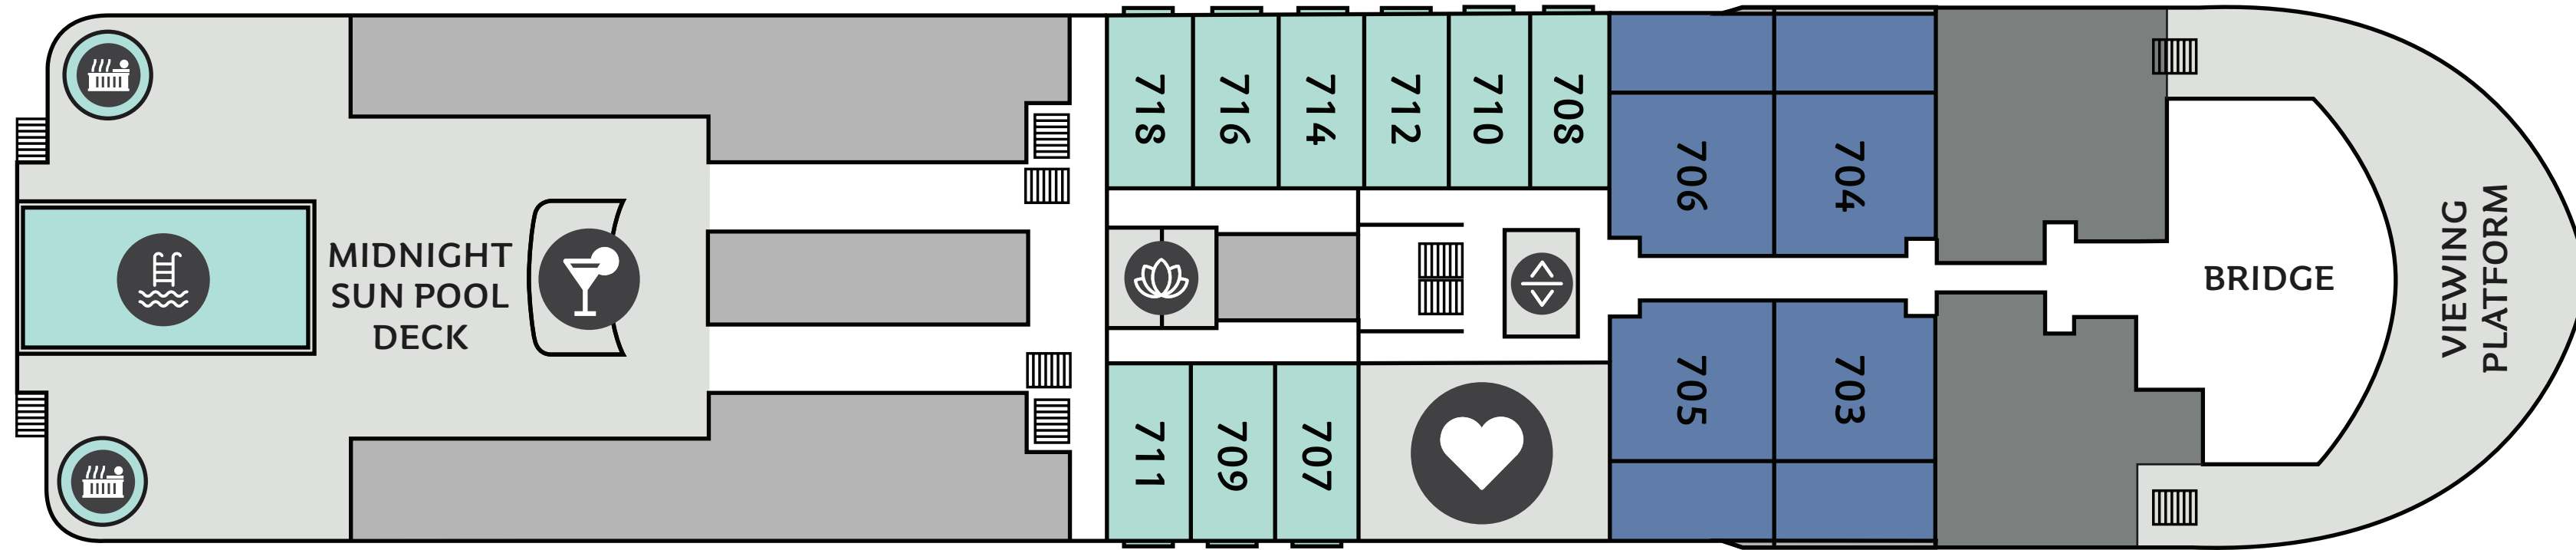

M/V OCEAN VICTORY DECK PLAN

DECK 9 BIRDS EYE VIEW DECK

DECK 8 ZHENG HE DECK

DECK 7 AMUNDSEN DECK

DECK 6 JAMES COOK DECK

DECK 5 STELLER DECK

DECK 4 BERING DECK

DECK 3 GERLACH DECK

- | | | |
|--|--|---|
| Premium Suite, Two Bedroom
1 Cabin, Size 45 sqm incl. Balcony | Category B2, Balcony Suite
4 Cabins, Size 28 sqm incl. Balcony | Category E, French Balcony Suite
9 Cabins, Size 16 sqm |
| Category A, Junior Suite
4 Cabins, Size 42 sqm incl. Balcony | Category C, Balcony Stateroom
57 Cabins, Size 24 sqm incl. Balcony | Category F, Porthole Triple Stateroom
4 Cabins, Size 22 sqm |
| Category B1, Balcony Suite
2 Cabins, Size 35 sqm incl. Balcony | Category D, Albatros Stateroom Porthole
7 Cabins, Size 22 sqm | Category G, Porthole Single Stateroom
5 Cabins, Size 18 sqm |

- | | | | | |
|-------------------------|-------------------------|--------------------|------------------|-------------------|
| Restaurant | Knud Rasmussen Library | Fitness | Mudroom | Elevator |
| Bar | Albatros Ocean Boutique | Albatros Polar Spa | Zodiac embarking | Stairs |
| Observation Area | Reception | Infinity Pool | Kayak platform | Handicap friendly |
| Shackleton Lecture Room | Medical Clinic | Jacuzzi | Toilet | |