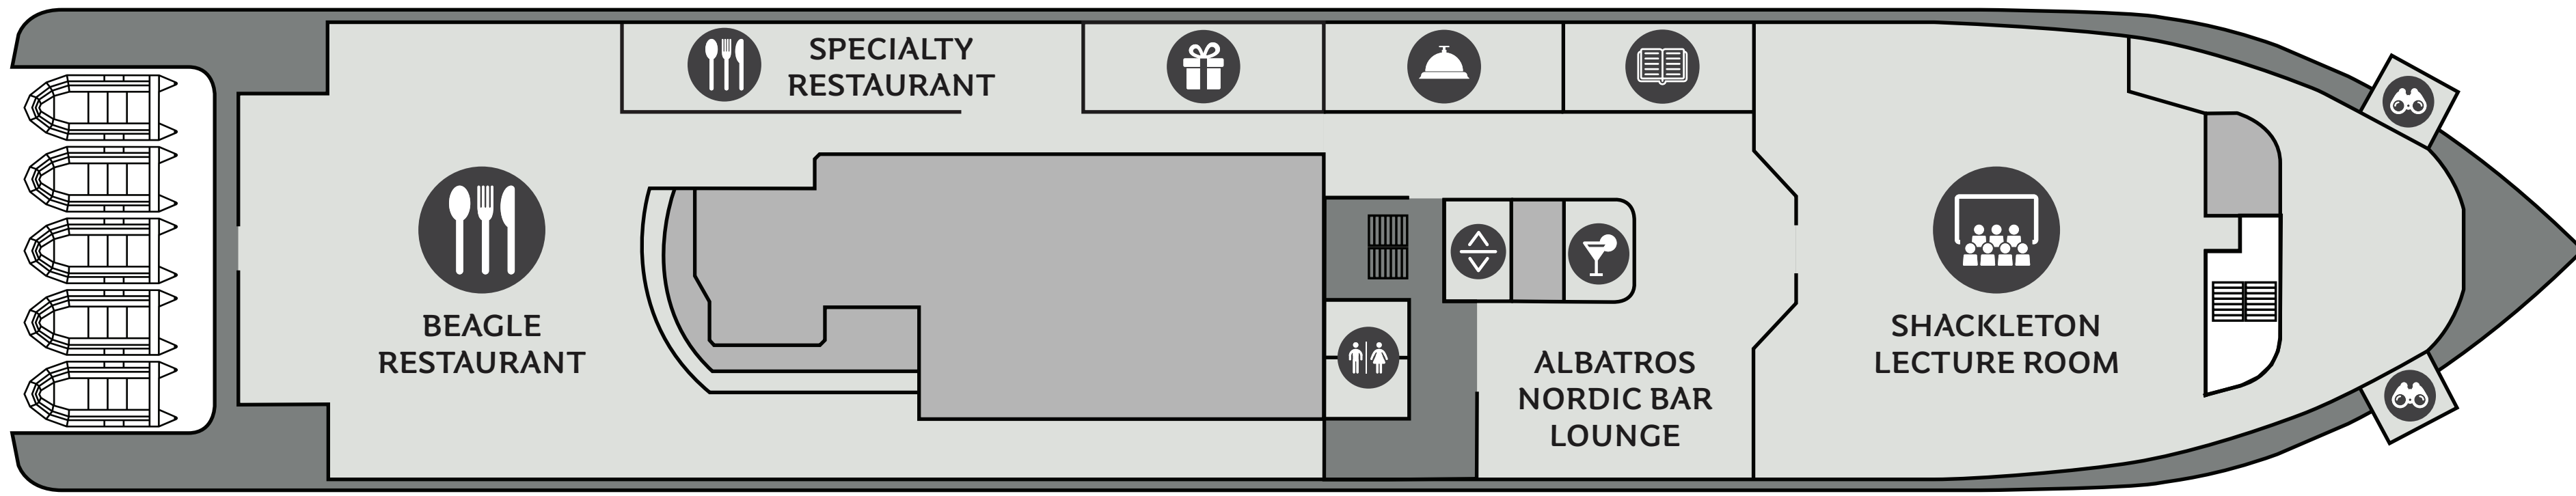

DECK 5 STELLER DECK