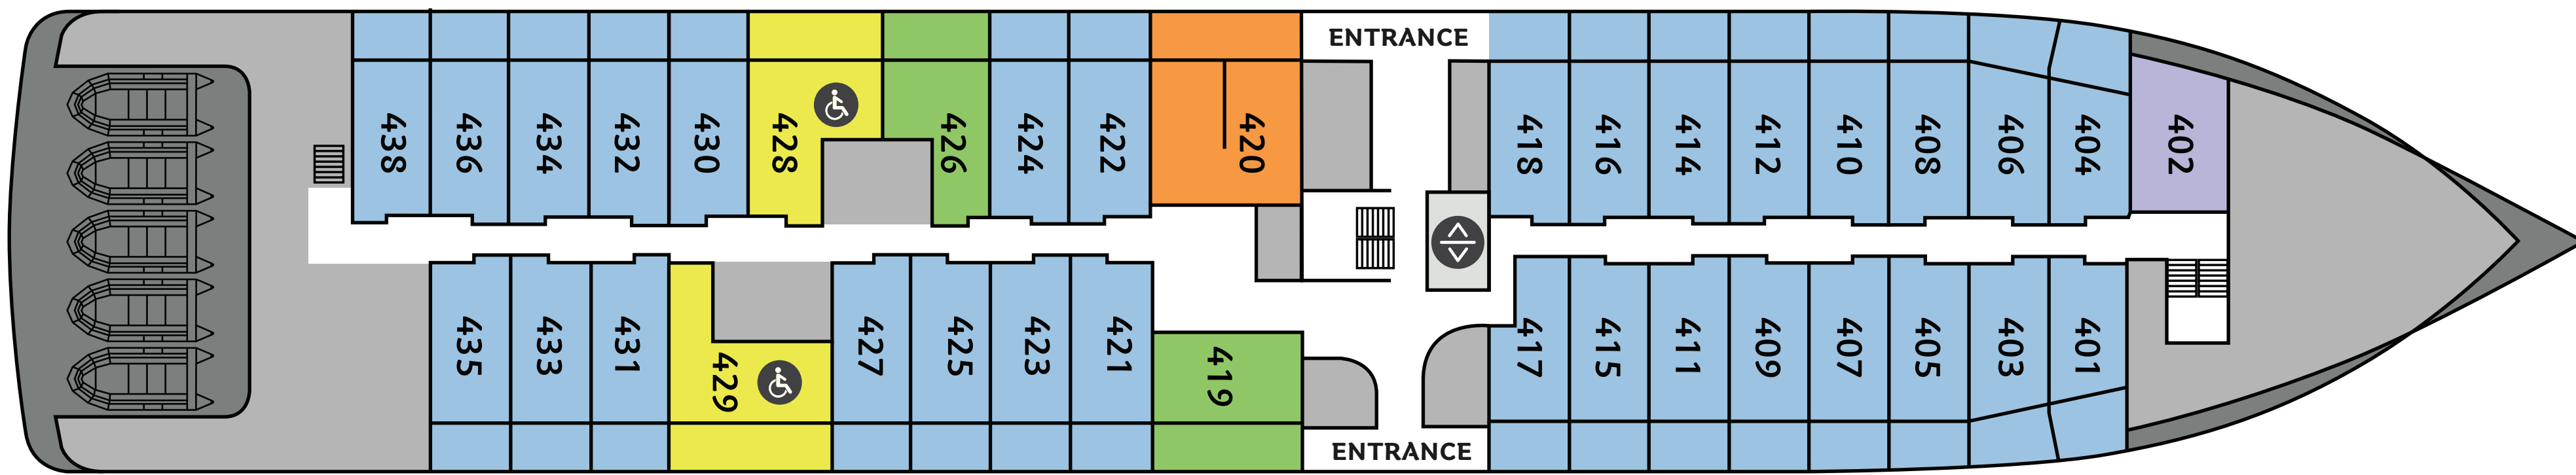

DECK 4 BERING DECK