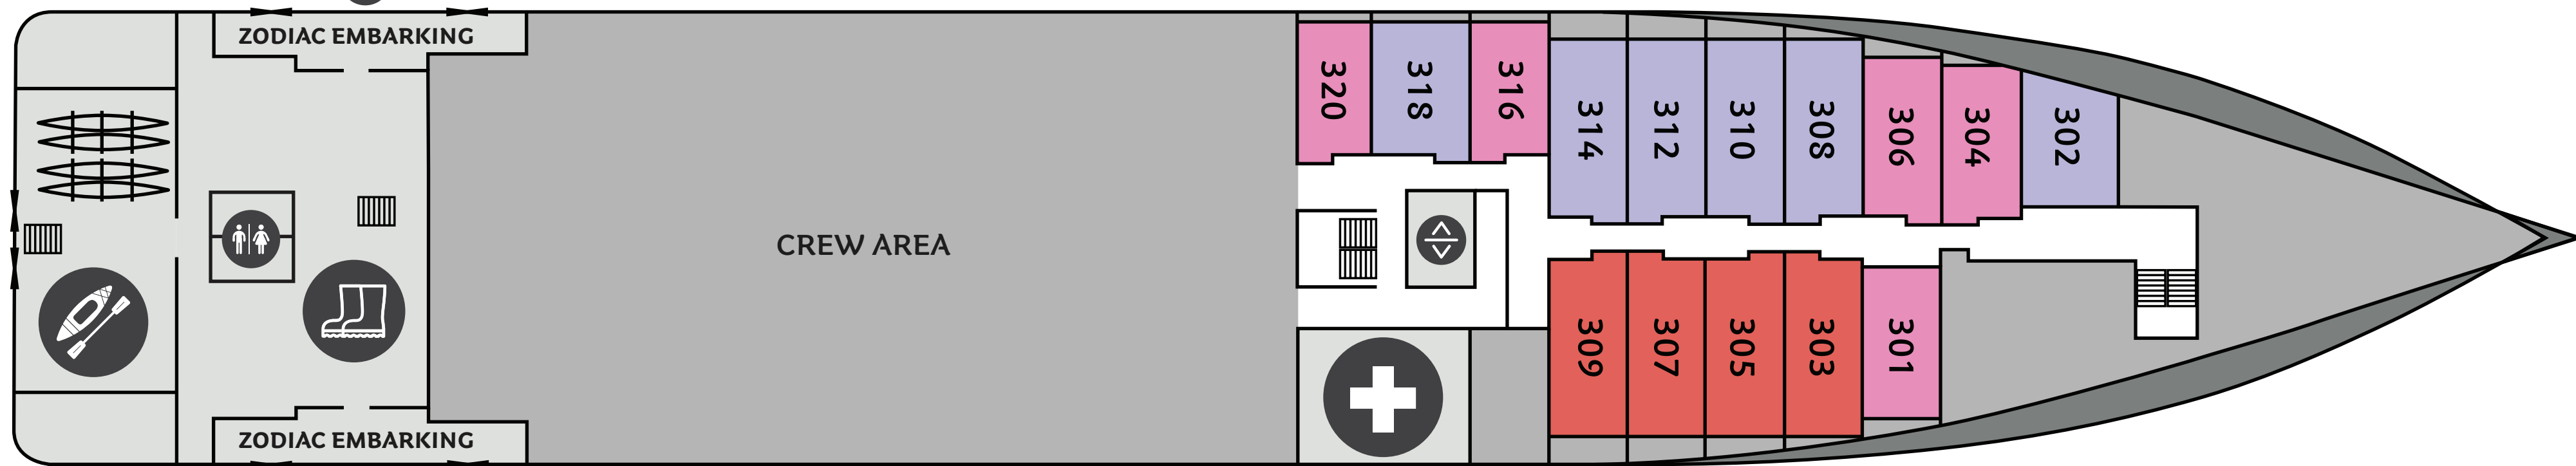

DECK 3 GERLACH DECK

Premium Suite, Two Bedroom 1 Cabin, Size 45 sqm incl. Balcony	Category B2, Balcony Suite 4 Cabins, Size 28 sqm incl. Balcony	Category E, French Balcony Suite 9 Cabins, Size 16 sqm
Category A, Junior Suite 4 Cabins, Size 42 sqm incl. Balcony	Category C, Balcony Stateroom 57 Cabins, Size 24 sqm incl. Balcony	Category F, Porthole Triple Stateroom 4 Cabins, Size 22 sqm
Category B1, Balcony Suite 2 Cabins, Size 35 sqm incl. Balcony	Category D, Albatros Stateroom Porthole 7 Cabins, Size 22 sqm	Category G, Porthole Single Stateroom 5 Cabins, Size 18 sqm

Restaurant	Knud Rasmussen Library	Fitness	Mudroom	Elevator
Bar	Albatros Ocean Boutique	Albatros Polar Spa	Zodiac embarking	Stairs
Observation Area	Reception	Infinity Pool	Kayak platform	Handicap friendly
Shackleton Lecture Room	Medical Clinic	Jacuzzi	Toilet