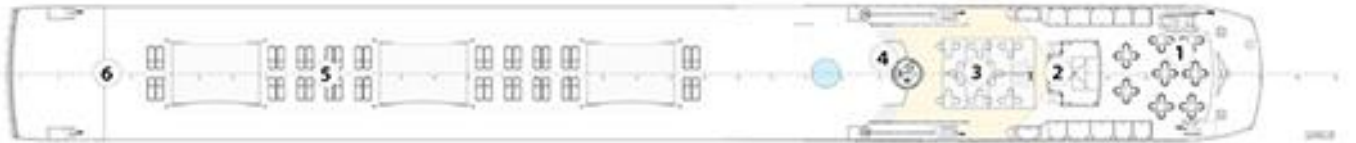

POETRY II RIVERBOAT

olivia™

SKY DECK

ROYAL DECK

SAPPHIRE DECK

INDIGO DECK

Deck Plan

- | | |
|---|-------------------|
| 1 Sky Lounge | 10 Bar |
| 2 Navigation Bridge | 11 Reception |
| 3 Sky Bistro | 12 Elevator |
| 4 Whirlpool | 13 Atrium |
| 5 Premium Lounge Chairs and Shade Awnings | 14 Hair Salon |
| 6 Deck Game Area | 15 Club Lounge |
| 7 Observation Lounge | 16 Galley |
| 8 Panorama Bistro | 17 Dining Room |
| 9 Panorama Lounge | 18 Fitness Center |

Categories

- | | |
|--------------------|-----------------------|
| Royal Suite | Royal Deck |
| Cat. P | Royal Deck |
| Cat. A | Sapphire Deck Forward |
| Cat. B | Sapphire Deck Aft |
| Cat. D | Indigo Deck Aft |
| Cat. E | Indigo Deck Forward |