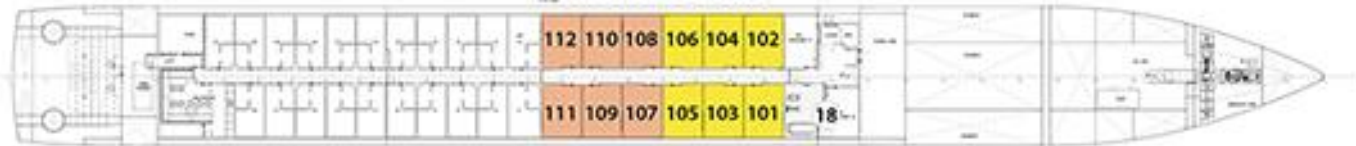

POETRY II RIVERBOAT

olivia™

SKY DECK

ROYAL DECK

SAPPHIRE DECK

INDIGO DECK

Deck Plan

- | | |
|---|-------------------|
| 1 Sky Lounge | 10 Bar |
| 2 Navigation Bridge | 11 Reception |
| 3 Sky Bistro | 12 Elevator |
| 4 Whirlpool | 13 Atrium |
| 5 Premium Lounge Chairs and Shade Awnings | 14 Hair Salon |
| 6 Deck Game Area | 15 Club Lounge |
| 7 Observation Lounge | 16 Galley |
| 8 Panorama Bistro | 17 Dining Room |
| 9 Panorama Lounge | 18 Fitness Center |

Categories

- | | |
|--------------------|-----------------------|
| Royal Suite | Royal Deck |
| Cat. P | Royal Deck |
| Cat. A | Sapphire Deck Forward |
| Cat. B | Sapphire Deck Aft |
| Cat. D | Indigo Deck Aft |
| Cat. E | Indigo Deck Forward |