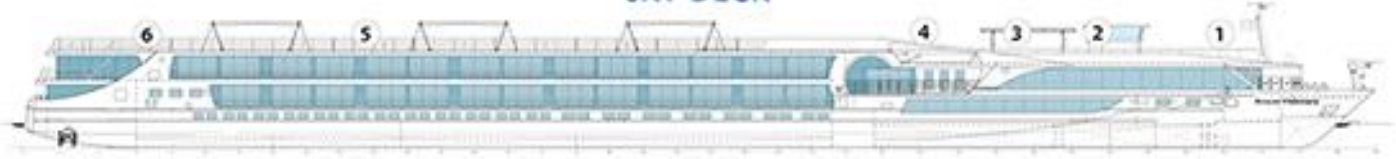

POETRY II RIVERBOAT

olivia™

SKY DECK

ROYAL DECK

SAPPHIRE DECK

INDIGO DECK

Deck Plan

- | | |
|---|-------------------|
| 1 Sky Lounge | 10 Bar |
| 2 Navigation Bridge | 11 Reception |
| 3 Sky Bistro | 12 Elevator |
| 4 Whirlpool | 13 Atrium |
| 5 Premium Lounge Chairs and Shade Awnings | 14 Hair Salon |
| 6 Deck Game Area | 15 Club Lounge |
| 7 Observation Lounge | 16 Galley |
| 8 Panorama Bistro | 17 Dining Room |
| 9 Panorama Lounge | 18 Fitness Center |

Categories

- | | |
|--------------------|-----------------------|
| Royal Suite | Royal Deck |
| Cat. P | Royal Deck |
| Cat. A | Sapphire Deck Forward |
| Cat. B | Sapphire Deck Aft |
| Cat. D | Indigo Deck Aft |
| Cat. E | Indigo Deck Forward |