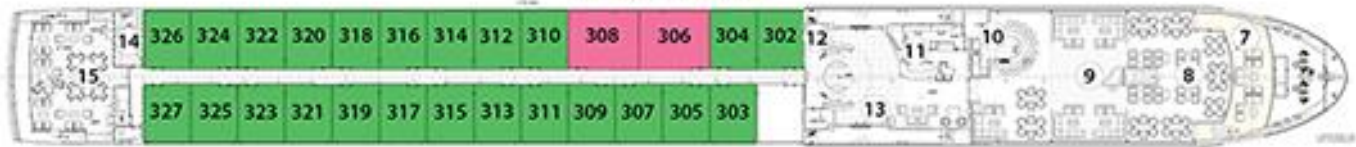

POETRY II RIVERBOAT

olivia™

SKY DECK

ROYAL DECK

SAPPHIRE DECK

INDIGO DECK

Deck Plan

- | | |
|---|-------------------|
| 1 Sky Lounge | 10 Bar |
| 2 Navigation Bridge | 11 Reception |
| 3 Sky Bistro | 12 Elevator |
| 4 Whirlpool | 13 Atrium |
| 5 Premium Lounge Chairs and Shade Awnings | 14 Hair Salon |
| 6 Deck Game Area | 15 Club Lounge |
| 7 Observation Lounge | 16 Galley |
| 8 Panorama Bistro | 17 Dining Room |
| 9 Panorama Lounge | 18 Fitness Center |

Categories

- | | |
|--------------------|-----------------------|
| Royal Suite | Royal Deck |
| Cat. P | Royal Deck |
| Cat. A | Sapphire Deck Forward |
| Cat. B | Sapphire Deck Aft |
| Cat. D | Indigo Deck Aft |
| Cat. E | Indigo Deck Forward |