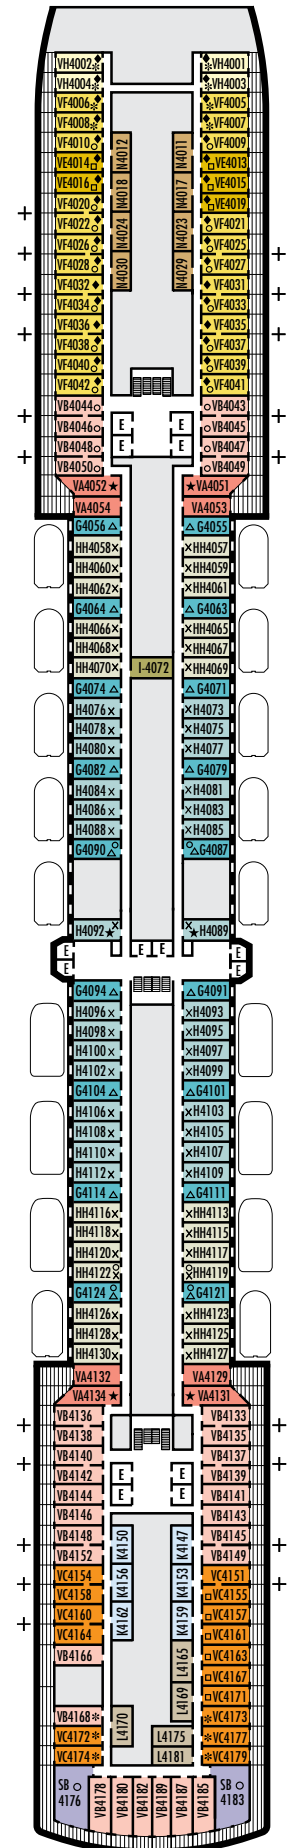

For more information regarding accessibility features on our ships please visit the [Accessible Cruising](#) section of our website.

VERANDAH SUITES

SB

Neptune Suites: 2 lower beds convertible to 1 king-size bed, bathroom with dual-sink vanity, full-size whirlpool bath & shower & additional shower stall, large sitting area, dressing room, private verandah, 1 sofa bed for 2 persons, floor-to-ceiling windows. Approximately 506–590 sq. ft. including verandah.

VERANDAH STATEROOMS

VA VB VC VE VF VH

Verandah: 2 lower beds convertible to 1 queen-size bed, bathtub & shower, sitting area, private verandah, floor-to-ceiling windows. Approximately 213–379 sq. ft. including verandah.

OCEAN-VIEW STATEROOMS

G H HH

Large: 2 lower beds convertible to 1 queen-size bed, bathtub & shower. All G-category staterooms have partial sea views. All H- & HH-category staterooms have fully obstructed views. Approximately 169–267 sq. ft.

INTERIOR STATEROOMS

I

Large: 2 lower beds convertible to 1 queen-size bed, shower. Approximately 141–284 sq. ft.

K

Large or Standard: 2 lower beds convertible to 1 queen-size bed, shower. Approximately 141–284 sq. ft.

L N

Standard: 2 lower beds convertible to 1 queen-size bed, shower. Approximately 141–284 sq. ft.

DECK 4—UPPER PROMENADE DECK

Staterooms 4001–4189