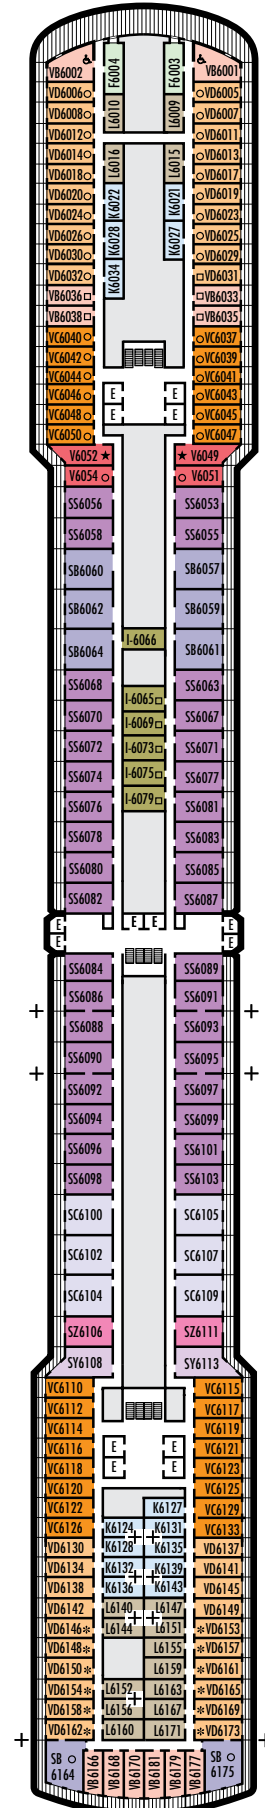

ACCESSIBILITY

STATEROOM SYMBOL LEGEND

- ♿ Staterooms I-8033, VB6002, VB6001, J1074, K1012 & K1011 are fully accessible, roll-in shower only
- ▼ Suites SA7058 & SA7057 are fully accessible with single side approach to the bed, bathtub and roll-in shower. Suites SY5002 & SY5001 are fully accessible with single side approach to the bed, roll-in shower only.
- ★ Staterooms VA8119, VA8116, VA8026, VA8025, V6052, V6049, V5140, V5135, V5054, V5051, VA4134, VA4131, H4092, H4089, VA4052, VA4051, D1100, D1099, C1082 & C1081 are ambulatory accessible, roll-in shower only

VERANDAH STATEROOMS

VA VB VC VE VF VH

Verandah: 2 lower beds convertible to 1 queen-size bed, bathtub & shower, sitting area, private verandah, floor-to-ceiling windows. Approximately 213–379 sq. ft. including verandah.

INTERIOR STATEROOMS

I

Large: 2 lower beds convertible to 1 queen-size bed, shower. Approximately 141–284 sq. ft.

K

Large or Standard: 2 lower beds convertible to 1 queen-size bed, shower. Approximately 141–284 sq. ft.

■ K

Large or Standard: 2 lower beds convertible to 1 queen-size bed, shower. Approximately 141–284 sq. ft.

■ L

Standard: 2 lower beds convertible to 1 queen-size bed, shower. Approximately 141–284 sq. ft.