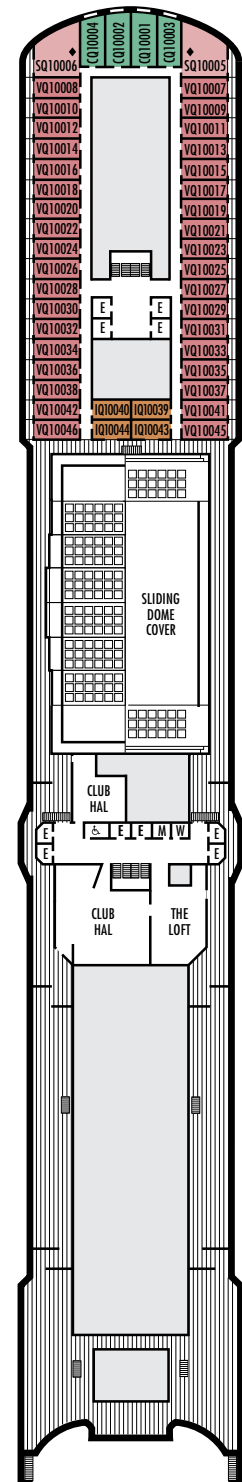

For more information regarding accessibility features on our ships please visit the [Accessible Cruising](#) section of our website.

VERANDAH SPA SUITES

■ SQ

Neptune Spa Suites: 2 lower beds convertible to 1 king-size bed, bathroom with dual-sink vanity, full-size whirlpool bath & shower & additional shower stall, large sitting area, dressing room, private verandah, 1 sofa bed for 2 persons, floor-to-ceiling windows. Approximately 506–590 sq. ft. including verandah.

VERANDAH SPA STATEROOMS

■ VQ

Verandah Spa: 2 lower beds convertible to 1 queen-size bed, bathtub & shower, sitting area, private verandah, floor-to-ceiling windows. Approximately 213–379 sq. ft. including verandah.

OCEAN-VIEW SPA STATEROOMS

■ CQ

Large Ocean-view Spa: 2 lower beds convertible to 1 queen-size bed, bathtub & shower. Approximately 169–267 sq. ft.

INTERIOR SPA STATEROOMS

■ IQ

Large Interior Spa: 2 lower beds convertible to 1 queen-size bed, shower. Staterooms IQ10043 and IQ10044 have fully obstructed views. Approximately 141–284 sq. ft.

Panorama Deck