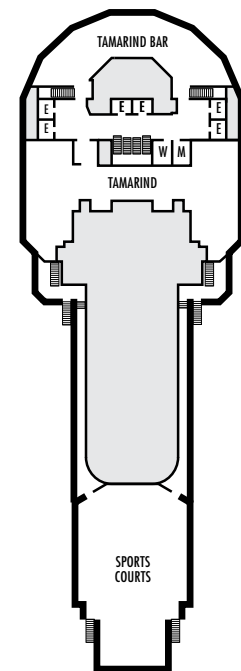

All information is subject to change.

STATEROOM SYMBOL LEGEND

- Quad (2 lower beds, 1 sofa bed, 1 upper)
- Triple (2 lower beds, 1 sofa bed)
- △ Partial sea view
- × Fully obstructed view
- + Connecting rooms
- Shower only
- ♠ Single sink vanity
- Staterooms have solid steel verandah railings instead of clear-view Plexiglas® railings

ACCESSIBILITY

STATEROOM SYMBOL LEGEND

- ♿ Staterooms I-8033, VB6002, VB6001, J1074, K1012 & K1011 are fully accessible, roll-in shower only
- ▼ Suites SA7058 & SA7057 are fully accessible with single side approach to the bed, bathtub and roll-in shower. Suites SY5002 & SY5001 are fully accessible with single side approach to the bed, roll-in shower only.
- ★ Staterooms VA8119, VA8116, VA8026, VA8025, V6052, V6049, V5140, V5135, V5054, V5051, VA4134, VA4131, H4092, H4089, VA4052, VA4051, D1100, D1099, C1082 & C1081 are ambulatory accessible, roll-in shower only

For more information regarding accessibility features on our ships please visit the [Accessible Cruising](#) section of our website.

VERANDAH SPA STATEROOMS

VQ

Verandah Spa: 2 lower beds convertible to 1 queen-size bed, bathtub & shower, sitting area, private verandah, floor-to-ceiling windows. VQ staterooms 11001–11010 have viewing balconies. Approximately 213–379 sq. ft. including verandah.

Panorama Deck