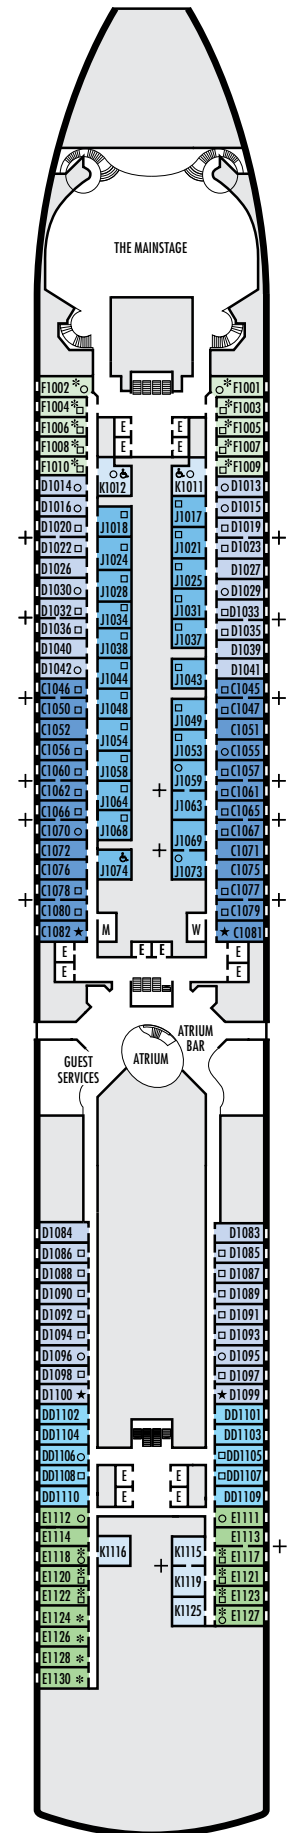

All information is subject to change.

STATEROOM SYMBOL LEGEND

- Quad (2 lower beds, 1 sofa bed, 1 upper)
- Triple (2 lower beds, 1 sofa bed)
- △ Partial sea view
- × Fully obstructed view
- + Connecting rooms
- * Shower only
- ♠ Single sink vanity
- ◆ Staterooms have solid steel verandah railings instead of clear-view Plexiglas® railings

ACCESSIBILITY

STATEROOM SYMBOL LEGEND

- ♿ Staterooms I-8033, VB6002, VB6001, J1074, K1012 & K1011 are fully accessible, roll-in shower only
- ▼ Suites SA7058 & SA7057 are fully accessible with single side approach to the bed, bathtub and roll-in shower. Suites SY5002 & SY5001 are fully accessible with single side approach to the bed, roll-in shower only.
- ★ Staterooms VA8119, VA8116, VA8026, VA8025, V6052, V6049, V5140, V5135, V5054, V5051, VA4134, VA4131, H4092, H4089, VA4052, VA4051, D1100, D1099, C1082 & C1081 are ambulatory accessible, roll-in shower only

For more information regarding accessibility features on our ships please visit the [Accessible Cruising](#) section of our website.

OCEAN-VIEW STATEROOMS

- C ■ D ■ DD ■ E ■ F

Large: 2 lower beds convertible to 1 queen-size bed, bathtub & shower.
Approximately 169–267 sq. ft.

INTERIOR STATEROOMS

- J ■ K

Large or Standard: 2 lower beds convertible to 1 queen-size bed, shower.
Approximately 141–284 sq. ft.

Main Deck

NIEUW AMSTERDAM

DECK PLANS & STATEROOMS

The deck plans are color-coded by category of stateroom, and the category letter precedes the stateroom number in each room. All staterooms are equipped with interactive LED television with On Demand movies, programming and multichannel music; mini-bar; mini-safe; data port; telephone.