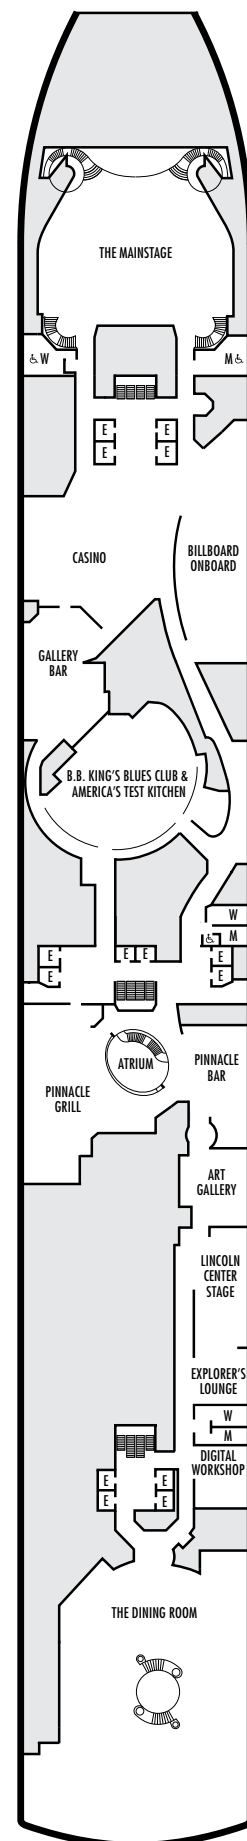

NIEUW AMSTERDAM

DECK PLANS & STATEROOMS

The deck plans are color-coded by category of stateroom, and the category letter precedes the stateroom number in each room. All staterooms are equipped with interactive LED television with On Demand movies, programming and multichannel music; mini-bar; mini-safe; data port; telephone.

Important Note: Not all staterooms within each category have the same furniture configuration and/or facilities. Appropriate symbols within the rooms on the deck plans describe differences from the stateroom descriptions below.

All information is subject to change.

STATEROOM SYMBOL LEGEND

- Quad (2 lower beds, 1 sofa bed, 1 upper)
- Triple (2 lower beds, 1 sofa bed)
- △ Partial sea view
- × Fully obstructed view
- + Connecting rooms
- Shower only
- ♠ Single sink vanity
- Staterooms have solid steel verandah railings instead of clear-view Plexiglas® railings

ACCESSIBILITY

STATEROOM SYMBOL LEGEND

- ♿ Staterooms I-8033, VB6002, VB6001, J1074, K1012 & K1011 are fully accessible, roll-in shower only
- ▼ Suites SA7058 & SA7057 are fully accessible with single side approach to the bed, bathtub and roll-in shower. Suites SY5002 & SY5001 are fully accessible with single side approach to the bed, roll-in shower only.
- ★ Staterooms VA8119, VA8116, VA8026, VA8025, V6052, V6049, V5140, V5135, V5054, V5051, VA4134, VA4131, H4092, H4089, VA4052, VA4051, D1100, D1099, C1082 & C1081 are ambulatory accessible, roll-in shower only

For more information regarding accessibility features on our ships please visit the [Accessible Cruising](#) section of our website.