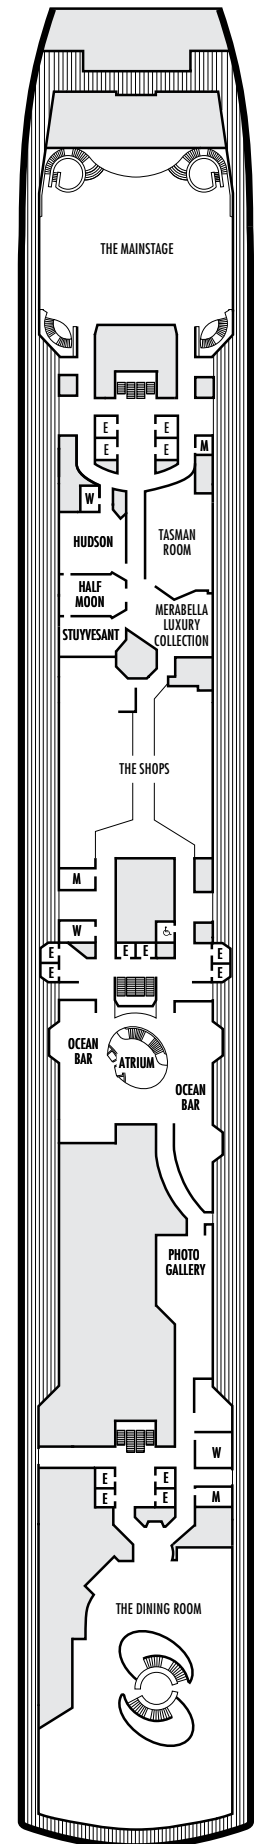

NIEUW AMSTERDAM

DECK PLANS & STATEROOMS

The deck plans are color-coded by category of stateroom, and the category letter precedes the stateroom number in each room. All staterooms are equipped with interactive LED television with On Demand movies, programming and multichannel music; mini-bar; mini-safe; data port; telephone.

Important Note: Not all staterooms within each category have the same furniture configuration and/or facilities. Appropriate symbols within the rooms on the deck plans describe differences from the stateroom descriptions below.

All information is subject to change.

STATEROOM SYMBOL LEGEND

- Quad (2 lower beds, 1 sofa bed, 1 upper)
- Triple (2 lower beds, 1 sofa bed)
- △ Partial sea view
- × Fully obstructed view
- + Connecting rooms
- Shower only
- ♠ Single sink vanity
- Staterooms have solid steel verandah railings instead of clear-view Plexiglas® railings

ACCESSIBILITY

STATEROOM SYMBOL LEGEND

- ♿ Staterooms I-8033, VB6002, VB6001, J1074, K1012 & K1011 are fully accessible, roll-in shower only
- ▼ Suites SA7058 & SA7057 are fully accessible with single side approach to the bed, bathtub and roll-in shower. Suites SY5002 & SY5001 are fully accessible with single side approach to the bed, roll-in shower only.
- ★ Staterooms VA8119, VA8116, VA8026, VA8025, V6052, V6049, V5140, V5135, V5054, V5051, VA4134, VA4131, H4092, H4089, VA4052, VA4051, D1100, D1099, C1082 & C1081 are ambulatory accessible, roll-in shower only.

For more information regarding accessibility features on our ships please visit the [Accessible Cruising](#) section of our website.

Promenade Deck