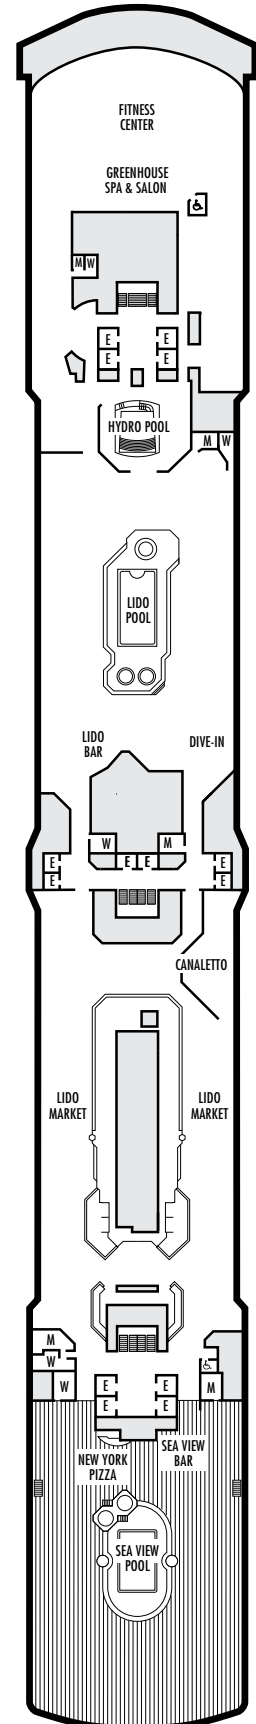

NIEUW AMSTERDAM

DECK PLANS & STATEROOMS

The deck plans are color-coded by category of stateroom, and the category letter precedes the stateroom number in each room. All staterooms are equipped with interactive LED television with On Demand movies, programming and multichannel music; mini-bar; mini-safe; data port; telephone.

Important Note: Not all staterooms within each category have the same furniture configuration and/or facilities. Appropriate symbols within the rooms on the deck plans describe differences from the stateroom descriptions below.

All information is subject to change.

STATEROOM SYMBOL LEGEND

- Quad (2 lower beds, 1 sofa bed, 1 upper)
- Triple (2 lower beds, 1 sofa bed)
- △ Partial sea view
- × Fully obstructed view
- + Connecting rooms
- Shower only
- ♠ Single sink vanity
- Staterooms have solid steel verandah railings instead of clear-view Plexiglas® railings

ACCESSIBILITY STATEROOM SYMBOL LEGEND

- ♿ Staterooms I-8033, VB6002, VB6001, J1074, K1012 & K1011 are fully accessible, roll-in shower only
- ▼ Suites SA7058 & SA7057 are fully accessible with single side approach to the bed, bathtub and roll-in shower. Suites SY5002 & SY5001 are fully accessible with single side approach to the bed, roll-in shower only.
- ★ Staterooms VA8119, VA8116, VA8026, VA8025, V6052, V6049, V5140, V5135, V5054, V5051, VA4134, VA4131, H4092, H4089, VA4052, VA4051, D1100, D1099, C1082 & C1081 are ambulatory accessible, roll-in shower only

For more information regarding accessibility features on our ships please visit the [Accessible Cruising](#) section of our website.

Lido Deck