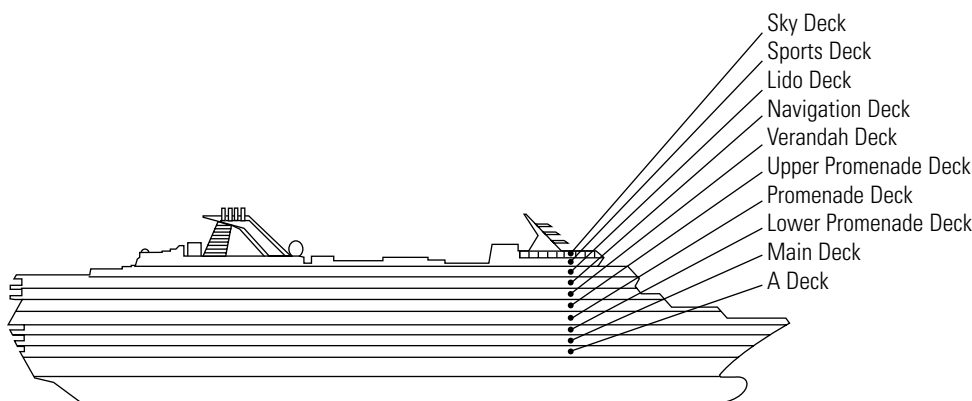

ms Veendam

DECK PLANS & STATEROOMS

The deck plans are color-coded by category of stateroom, and the category letter precedes the stateroom number in each room. All staterooms are equipped with flat-panel television, DVD player, telephone and multichannel music.

Important Note: Not all staterooms within each category have the same furniture configuration and/or facilities. Appropriate symbols within the rooms on the deck plans describe differences from the stateroom descriptions below.

All information is subject to change.

STATEROOM SYMBOL LEGEND

- Triple (2 lower beds, 1 sofa bed)
- Quad (2 lower beds, 1 sofa bed, 1 upper)
- △ Partial sea view
- × Fully obstructed view
- + Connecting rooms
- These staterooms have portholes instead of windows
- ★ Suites SA030, B200 & B202 and staterooms K500, G501, G502, C567, FF829 & FF831 are modified accessible, shower only with small step, step into bathroom, standard interior and exterior door size
- ♿ Staterooms CA331, CA333, EE390, EE397, G704, G706, G709 & G711 are wheelchair accessible, roll-in shower only, wheelchair accessible doorways