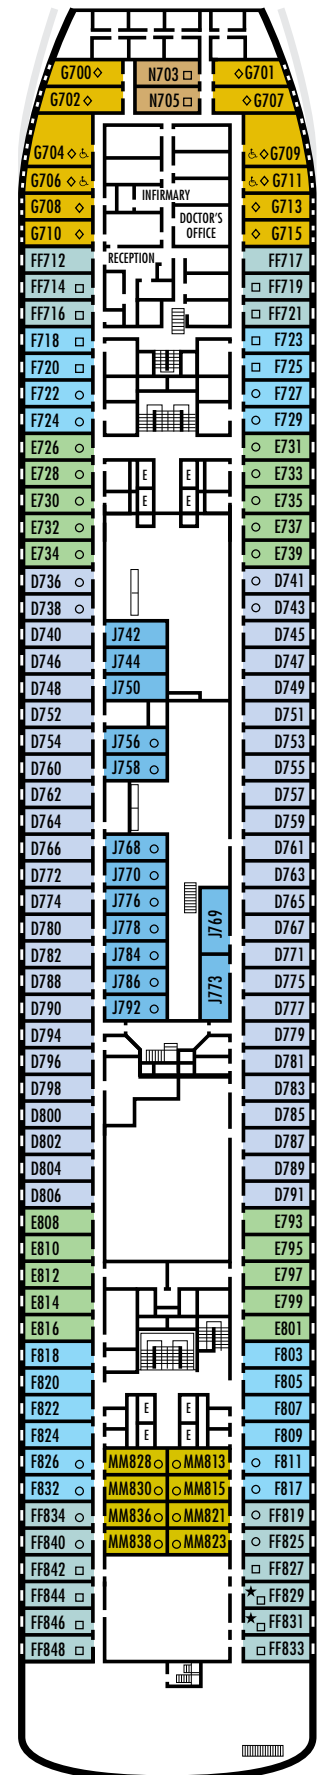

All information is subject to change.

STATEROOM SYMBOL LEGEND

- Triple (2 lower beds, 1 sofa bed)
- Quad (2 lower beds, 1 sofa bed, 1 upper)
- △ Partial sea view
- × Fully obstructed view
- + Connecting rooms
- ◇ These staterooms have portholes instead of windows
- ★ Suites SA030, B200 & B202 and staterooms K500, G501, G502, C567, FF829 & FF831 are modified accessible, shower only with small step, step into bathroom, standard interior and exterior door size
- ♿ Staterooms CA331, CA333, EE390, EE397, G704, G706, G709 & G711 are wheelchair accessible, roll-in shower only, wheelchair accessible doorways

OCEAN-VIEW STATEROOMS

D **E** **F** **FF**

Large: 2 lower beds convertible to 1 queen-size bed, bathtub & shower.
Approximately 174–255 sq. ft.

G

Large: 2 lower beds convertible to 1 queen-size bed, bathtub & shower. All G-category staterooms have portholes.
Approximately 174–255 sq. ft.

INTERIOR STATEROOMS

J **MM** **N**

Large: 2 lower beds convertible to 1 queen-size bed, shower.
Approximately 141–226 sq. ft.

DECK 4 – A DECK

Staterooms 700–848

ms Veendam

DECK PLANS & STATEROOMS

The deck plans are color-coded by category of stateroom, and the category letter precedes the stateroom number in each room. All staterooms are equipped with flat-panel television, DVD player, telephone and multichannel music.