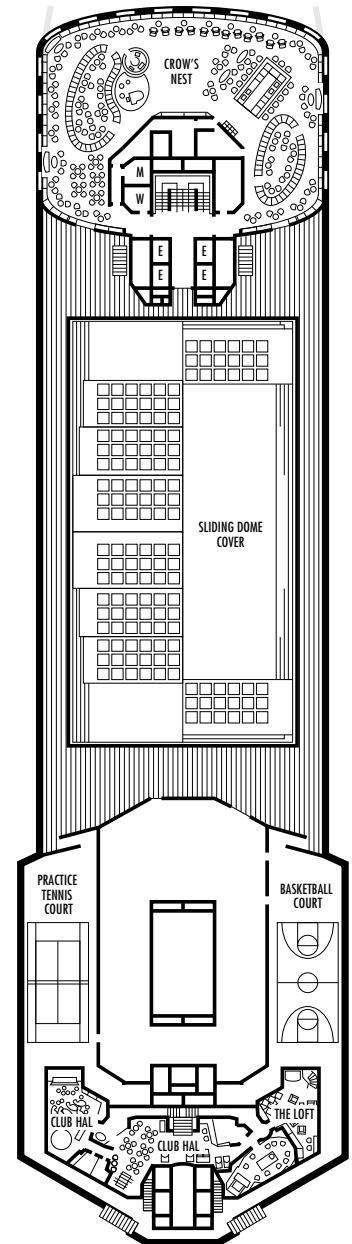

ms Veendam

DECK PLANS & STATEROOMS

The deck plans are color-coded by category of stateroom, and the category letter precedes the stateroom number in each room. All staterooms are equipped with flat-panel television, DVD player, telephone and multichannel music.

Important Note: Not all staterooms within each category have the same furniture configuration and/or facilities. Appropriate symbols within the rooms on the deck plans describe differences from the stateroom descriptions below.

All information is subject to change.

STATEROOM SYMBOL LEGEND

- Triple (2 lower beds, 1 sofa bed)
- Quad (2 lower beds, 1 sofa bed, 1 upper)
- △ Partial sea view
- × Fully obstructed view
- + Connecting rooms
- These staterooms have portholes instead of windows
- ★ Suites SA030, B200 & B202 and staterooms K500, G501, G502, C567, FF829 & FF831 are modified accessible, shower only with small step, step into bathroom, standard interior and exterior door size
- ♿ Staterooms CA331, CA333, EE390, EE397, G704, G706, G709 & G711 are wheelchair accessible, roll-in shower only, wheelchair accessible doorways