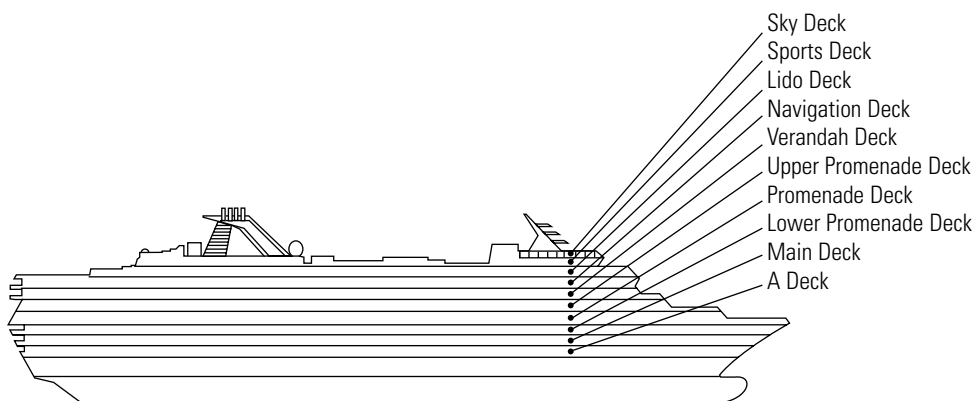

VERANDAH SUITES

PS
Pinnacle Suite: (Penthouse Verandah Suite) Bedroom with 1 king-size bed, oversize whirlpool bath & shower, living room, dining room, dressing room, private verandah, pantry, 1 sofa bed for 2 persons, mini-bar, refrigerator, guest toilet, floor-to-ceiling windows. Approximately 1,273 sq. ft. including verandah.

SA SB
Neptune Suites: (Deluxe Verandah Suites) 2 lower beds convertible to 1 king-size bed, whirlpool bath & shower, large sitting area, dressing room, private verandah, 1 sofa bed for 2 persons, mini-bar, refrigerator, floor-to-ceiling windows. Approximately 575 sq. ft. including verandah.

A B BA BB BC
Vista Suites: (Verandah Suites) 2 lower beds convertible to 1 queen-size bed, whirlpool bath & shower, sitting area, private verandah, mini-bar, refrigerator, floor-to-ceiling windows. Approximately 283 sq. ft. including verandah.

INTERIOR STATEROOMS

I K
Large: 2 lower beds convertible to 1 queen-size bed, shower. Approximately 141–226 sq. ft.