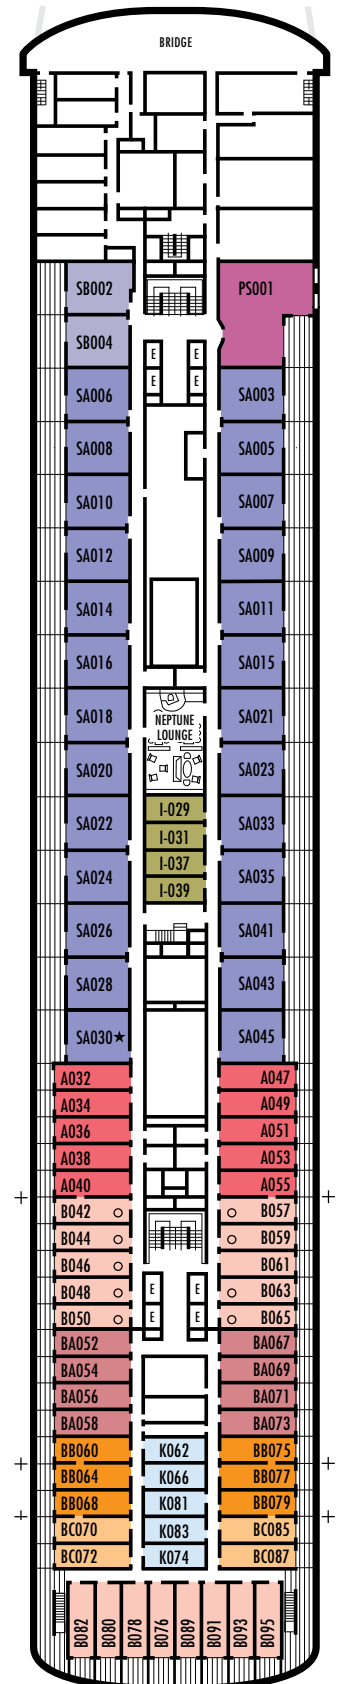

VERANDAH SUITES

PS
Pinnacle Suite: (Penthouse Verandah Suite) Bedroom with 1 king-size bed, oversize whirlpool bath & shower, living room, dining room, dressing room, private verandah, pantry, 1 sofa bed for 2 persons, mini-bar, refrigerator, guest toilet, floor-to-ceiling windows. Approximately 1,273 sq. ft. including verandah.

SA SB
Neptune Suites: (Deluxe Verandah Suites) 2 lower beds convertible to 1 king-size bed, whirlpool bath & shower, large sitting area, dressing room, private verandah, 1 sofa bed for 2 persons, mini-bar, refrigerator, floor-to-ceiling windows. Approximately 575 sq. ft. including verandah.

A B BA BB BC
Vista Suites: (Verandah Suites) 2 lower beds convertible to 1 queen-size bed, whirlpool bath & shower, sitting area, private verandah, mini-bar, refrigerator, floor-to-ceiling windows. Approximately 283 sq. ft. including verandah.

INTERIOR STATEROOMS

I K
Large: 2 lower beds convertible to 1 queen-size bed, shower. Approximately 141–226 sq. ft.