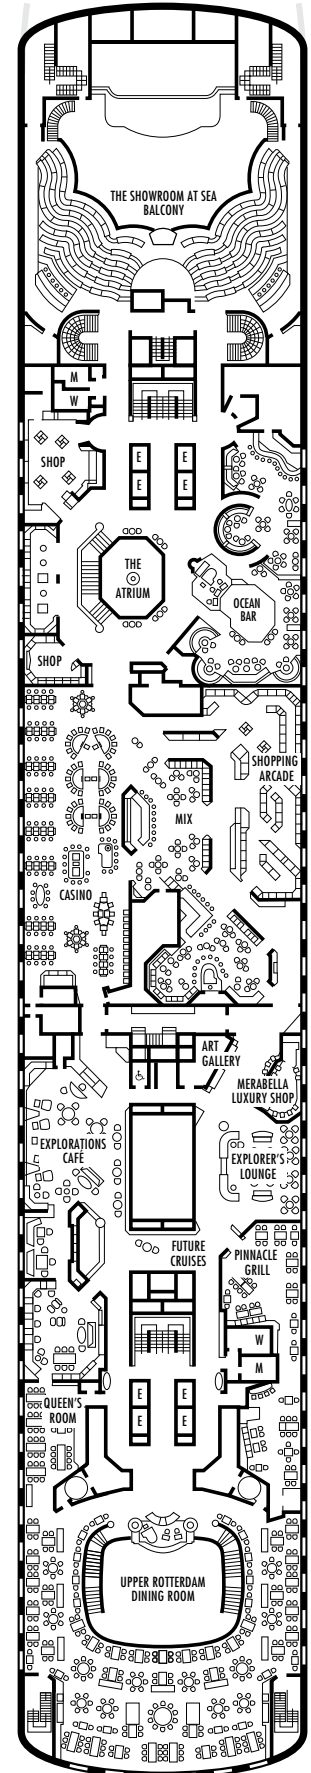

ms Veendam

DECK PLANS & STATEROOMS

The deck plans are color-coded by category of stateroom, and the category letter precedes the stateroom number in each room. All staterooms are equipped with flat-panel television, DVD player, telephone and multichannel music.

Important Note: Not all staterooms within each category have the same furniture configuration and/or facilities. Appropriate symbols within the rooms on the deck plans describe differences from the stateroom descriptions below.

All information is subject to change.

STATEROOM SYMBOL LEGEND

- Triple (2 lower beds, 1 sofa bed)
- Quad (2 lower beds, 1 sofa bed, 1 upper)
- △ Partial sea view
- × Fully obstructed view
- + Connecting rooms
- These staterooms have portholes instead of windows
- ★ Suites SA030, B200 & B202 and staterooms K500, G501, G502, C567, FF829 & FF831 are modified accessible, shower only with small step, step into bathroom, standard interior and exterior door size
- ♿ Staterooms CA331, CA333, EE390, EE397, G704, G706, G709 & G711 are wheelchair accessible, roll-in shower only, wheelchair accessible doorways