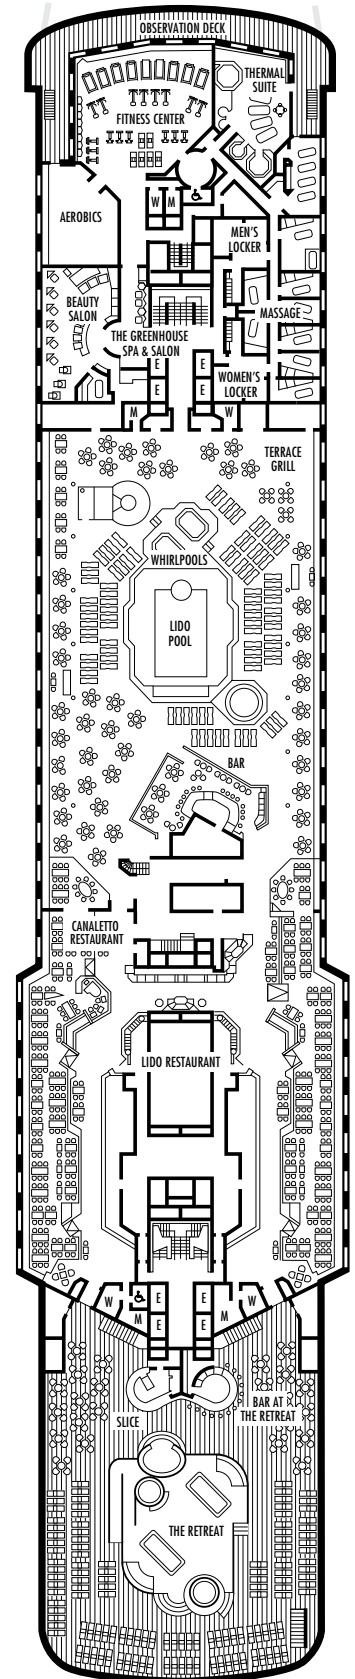

ms Veendam

DECK PLANS & STATEROOMS

The deck plans are color-coded by category of stateroom, and the category letter precedes the stateroom number in each room. All staterooms are equipped with flat-panel television, DVD player, telephone and multichannel music.

Important Note: Not all staterooms within each category have the same furniture configuration and/or facilities. Appropriate symbols within the rooms on the deck plans describe differences from the stateroom descriptions below.

All information is subject to change.

STATEROOM SYMBOL LEGEND

- Triple (2 lower beds, 1 sofa bed)
- Quad (2 lower beds, 1 sofa bed, 1 upper)
- △ Partial sea view
- × Fully obstructed view
- + Connecting rooms
- These staterooms have portholes instead of windows
- ★ Suites SA030, B200 & B202 and staterooms K500, G501, G502, C567, FF829 & FF831 are modified accessible, shower only with small step, step into bathroom, standard interior and exterior door size
- ♿ Staterooms CA331, CA333, EE390, EE397, G704, G706, G709 & G711 are wheelchair accessible, roll-in shower only, wheelchair accessible doorways