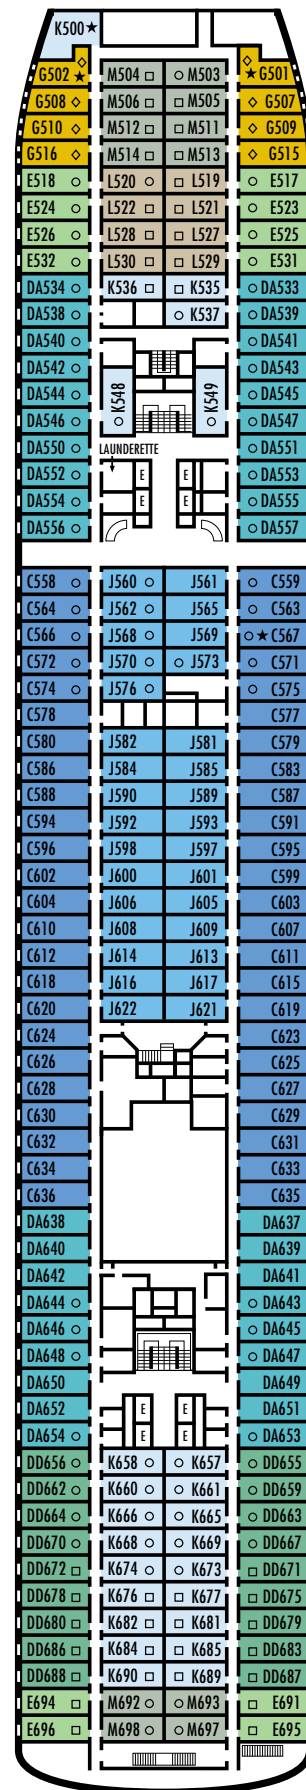

OCEAN-VIEW STATEROOMS

D **E** **F** **FF**

Large: 2 lower beds convertible to 1 queen-size bed, bathtub & shower.
Approximately 174–255 sq. ft.

G

Large: 2 lower beds convertible to 1 queen-size bed, bathtub & shower. All G-category staterooms have portholes.
Approximately 174–255 sq. ft.

All information is subject to change.

STATEROOM SYMBOL LEGEND

- Triple (2 lower beds, 1 sofa bed)
- Quad (2 lower beds, 1 sofa bed, 1 upper)
- △ Partial sea view
- × Fully obstructed view
- + Connecting rooms
- ◇ These staterooms have portholes instead of windows
- ★ Suites SA030, B200 & B202 and staterooms K500, G501, G502, C567, FF829 & FF831 are modified accessible, shower only with small step, step into bathroom, standard interior and exterior door size
- ♿ Staterooms CA331, CA333, EE390, EE397, G704, G706, G709 & G711 are wheelchair accessible, roll-in shower only, wheelchair accessible doorways

OCEAN-VIEW STATEROOMS

C **DA** **DD** **E**

Large: 2 lower beds convertible to 1 queen-size bed, bathtub & shower.
Approximately 174–255 sq. ft.

G

Large: 2 lower beds convertible to 1 queen-size bed, bathtub & shower. All G-category staterooms have portholes.
Approximately 174–255 sq. ft.

INTERIOR STATEROOMS

J **K** **L** **M**

Large: 2 lower beds convertible to 1 queen-size bed, shower.
Approximately 141–226 sq. ft.

DECK 5 – MAIN DECK

Staterooms 500–698

ms Veendam

DECK PLANS & STATEROOMS

The deck plans are color-coded by category of stateroom, and the category letter precedes the stateroom number in each room. All staterooms are equipped with flat-panel television, DVD player, telephone and multichannel music.