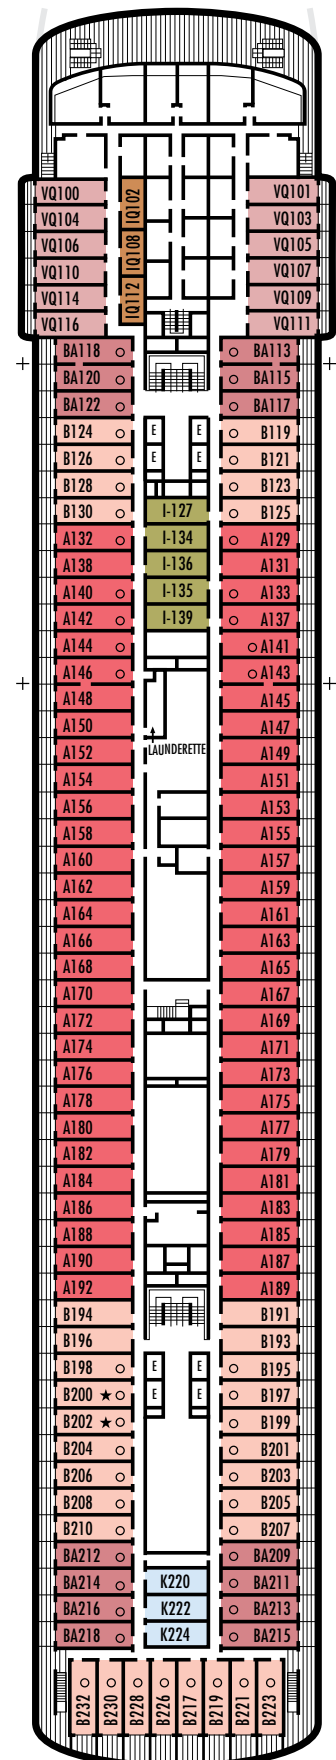

OCEAN-VIEW STATEROOMS

D **E** **F** **FF**

Large: 2 lower beds convertible to 1 queen-size bed, bathtub & shower.
Approximately 174–255 sq. ft.

G

Large: 2 lower beds convertible to 1 queen-size bed, bathtub & shower. All G-category staterooms have portholes.
Approximately 174–255 sq. ft.

OCEAN-VIEW STATEROOMS

C **DA** **DD** **E**

Large: 2 lower beds convertible to 1 queen-size bed, bathtub & shower.
Approximately 174–255 sq. ft.

G

Large: 2 lower beds convertible to 1 queen-size bed, bathtub & shower. All G-category staterooms have portholes.
Approximately 174–255 sq. ft.

INTERIOR STATEROOMS

J **K** **L** **M**

Large: 2 lower beds convertible to 1 queen-size bed, shower.
Approximately 141–226 sq. ft.

DECK 5 – MAIN DECK

Staterooms 500–698

ms Veendam

DECK PLANS & STATEROOMS

The deck plans are color-coded by category of stateroom, and the category letter precedes the stateroom number in each room. All staterooms are equipped with flat-panel television, DVD player, telephone and multichannel music.

INTERIOR SPA STATEROOMS

IQ

Standard Interior Spa: 2 lower beds convertible to 1 queen-size bed, shower. Approximately 130 sq. ft.

INTERIOR STATEROOMS

I K

Large: 2 lower beds convertible to 1 queen-size bed, shower. Approximately 182 sq. ft.