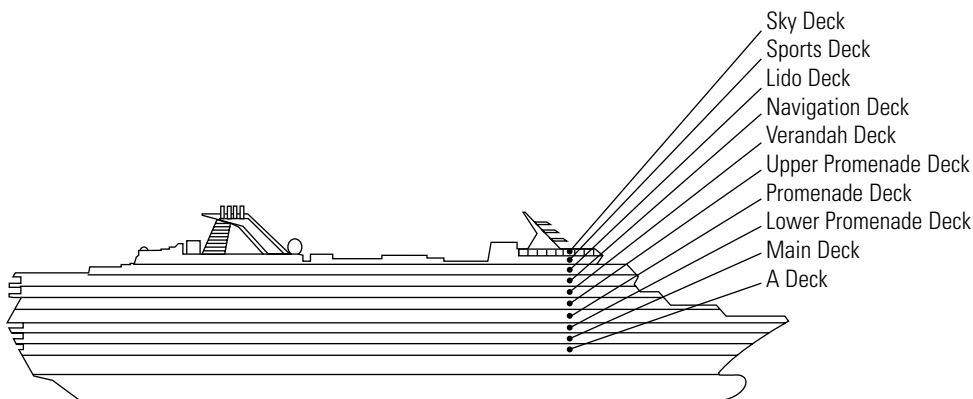

Important Note: Not all staterooms within each category have the same furniture configuration and/or facilities. Appropriate symbols within the rooms on the deck plans describe differences from the stateroom descriptions below.

All information is subject to change.

STATEROOM SYMBOL LEGEND

- Triple (2 lower beds, 1 sofa bed)
- Quad (2 lower beds, 1 sofa bed, 1 upper)
- △ Partial sea view
- × Fully obstructed view
- + Connecting rooms
- These staterooms have portholes instead of windows
- ★ Suites SA030, B200 & B202 and staterooms K500, G501, G502, C567, FF829 & FF831 are modified accessible, shower only with small step, step into bathroom, standard interior and exterior door size
- ♿ Staterooms CA331, CA333, EE390, EE397, G704, G706, G709 & G711 are wheelchair accessible, roll-in shower only, wheelchair accessible doorways

OCEAN-VIEW STATEROOMS

C **DA** **DD** **E**

Large: 2 lower beds convertible to 1 queen-size bed, bathtub & shower.
Approximately 174–255 sq. ft.

G

Large: 2 lower beds convertible to 1 queen-size bed, bathtub & shower. All G-category staterooms have portholes.
Approximately 174–255 sq. ft.

INTERIOR STATEROOMS

J **K** **L** **M**

Large: 2 lower beds convertible to 1 queen-size bed, shower.
Approximately 141–226 sq. ft.