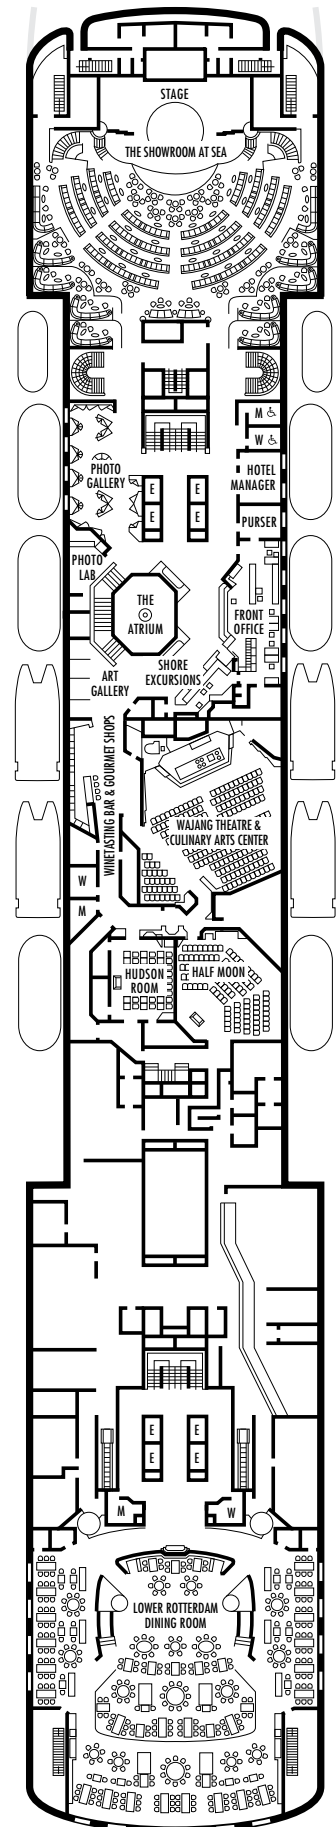

ms Veendam

DECK PLANS & STATEROOMS

The deck plans are color-coded by category of stateroom, and the category letter precedes the stateroom number in each room. All staterooms are equipped with flat-panel television, DVD player, telephone and multichannel music.

Important Note: Not all staterooms within each category have the same furniture configuration and/or facilities. Appropriate symbols within the rooms on the deck plans describe differences from the stateroom descriptions below.

All information is subject to change.

STATEROOM SYMBOL LEGEND

- Triple (2 lower beds, 1 sofa bed)
- Quad (2 lower beds, 1 sofa bed, 1 upper)
- △ Partial sea view
- × Fully obstructed view
- + Connecting rooms
- These staterooms have portholes instead of windows
- ★ Suites SA030, B200 & B202 and staterooms K500, G501, G502, C567, FF829 & FF831 are modified accessible, shower only with small step, step into bathroom, standard interior and exterior door size
- ♿ Staterooms CA331, CA333, EE390, EE397, G704, G706, G709 & G711 are wheelchair accessible, roll-in shower only, wheelchair accessible doorways