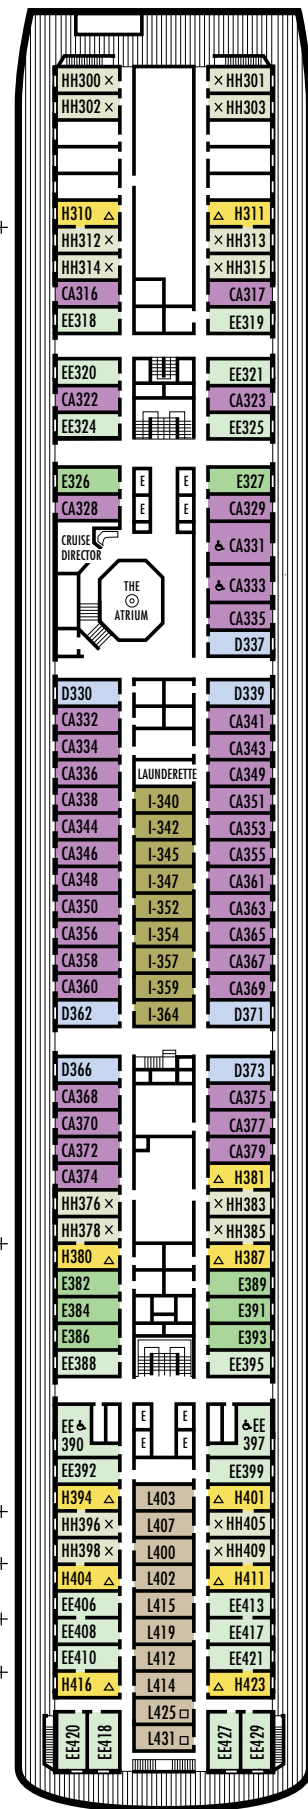

All information is subject to change.

STATEROOM SYMBOL LEGEND

- Triple (2 lower beds, 1 sofa bed)
- Quad (2 lower beds, 1 sofa bed, 1 upper)
- △ Partial sea view
- × Fully obstructed view
- + Connecting rooms
- These staterooms have portholes instead of windows
- ★ Suites SA030, B200 & B202 and staterooms K500, G501, G502, C567, FF829 & FF831 are modified accessible, shower only with small step, step into bathroom, standard interior and exterior door size
- ♿ Staterooms CA331, CA333, EE390, EE397, G704, G706, G709 & G711 are wheelchair accessible, roll-in shower only, wheelchair accessible doorways

OCEAN-VIEW STATEROOMS

CA
Lanai: 2 lower beds convertible to 1 queen-size bed, bathtub & shower. Sliding glass doors lead onto the walk-around Lower Promenade Deck. Approximately 181–256 sq. ft.

D **E** **EE**
Large: 2 lower beds convertible to 1 queen-size bed, bathtub & shower. Approximately 174–255 sq. ft.

H **HH**
Large: 2 lower beds convertible to 1 queen-size bed, bathtub & shower. All H-category staterooms have partial sea views. All HH-category staterooms have fully obstructed views. Approximately 174–255 sq. ft.

INTERIOR STATEROOMS

I **L**
Large: 2 lower beds convertible to 1 queen-size bed, shower. Approximately 141–226 sq. ft.